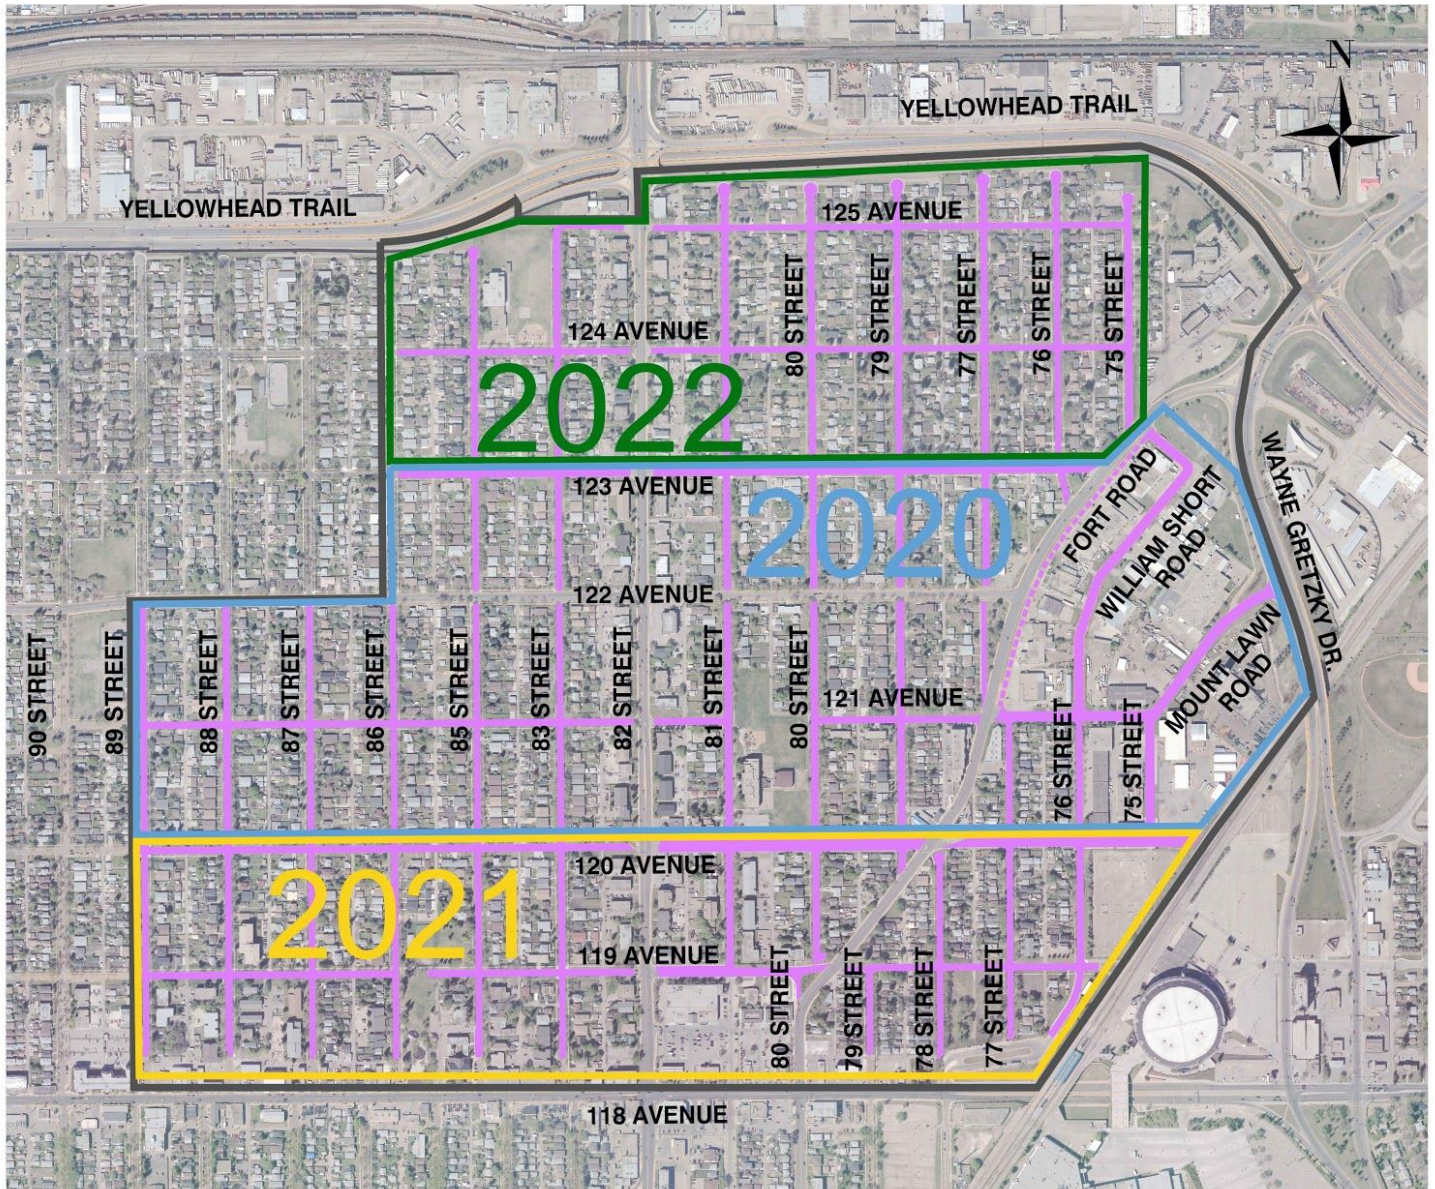

The refined neighbourhood designs have been prepared to include:

- Walkways and connectivity
- Bike routes and infrastructure
- Traffic calming measures
- Ideas to enhance public parks and green spaces
- Opportunities to reflect the character and identity of Eastwood and Elmwood Park

# EASTWOOD and ELMWOOD PARK Neighbourhood Renewal PROJECT OVERVIEW

Edmonton

OCTOBER/NOVEMBER 2019

## TENTATIVE CONSTRUCTION STAGING: 2020–2022

### LEGEND

— PROJECT LIMITS    ■ PROJECT SCOPE    - - - - SERVICE ROAD