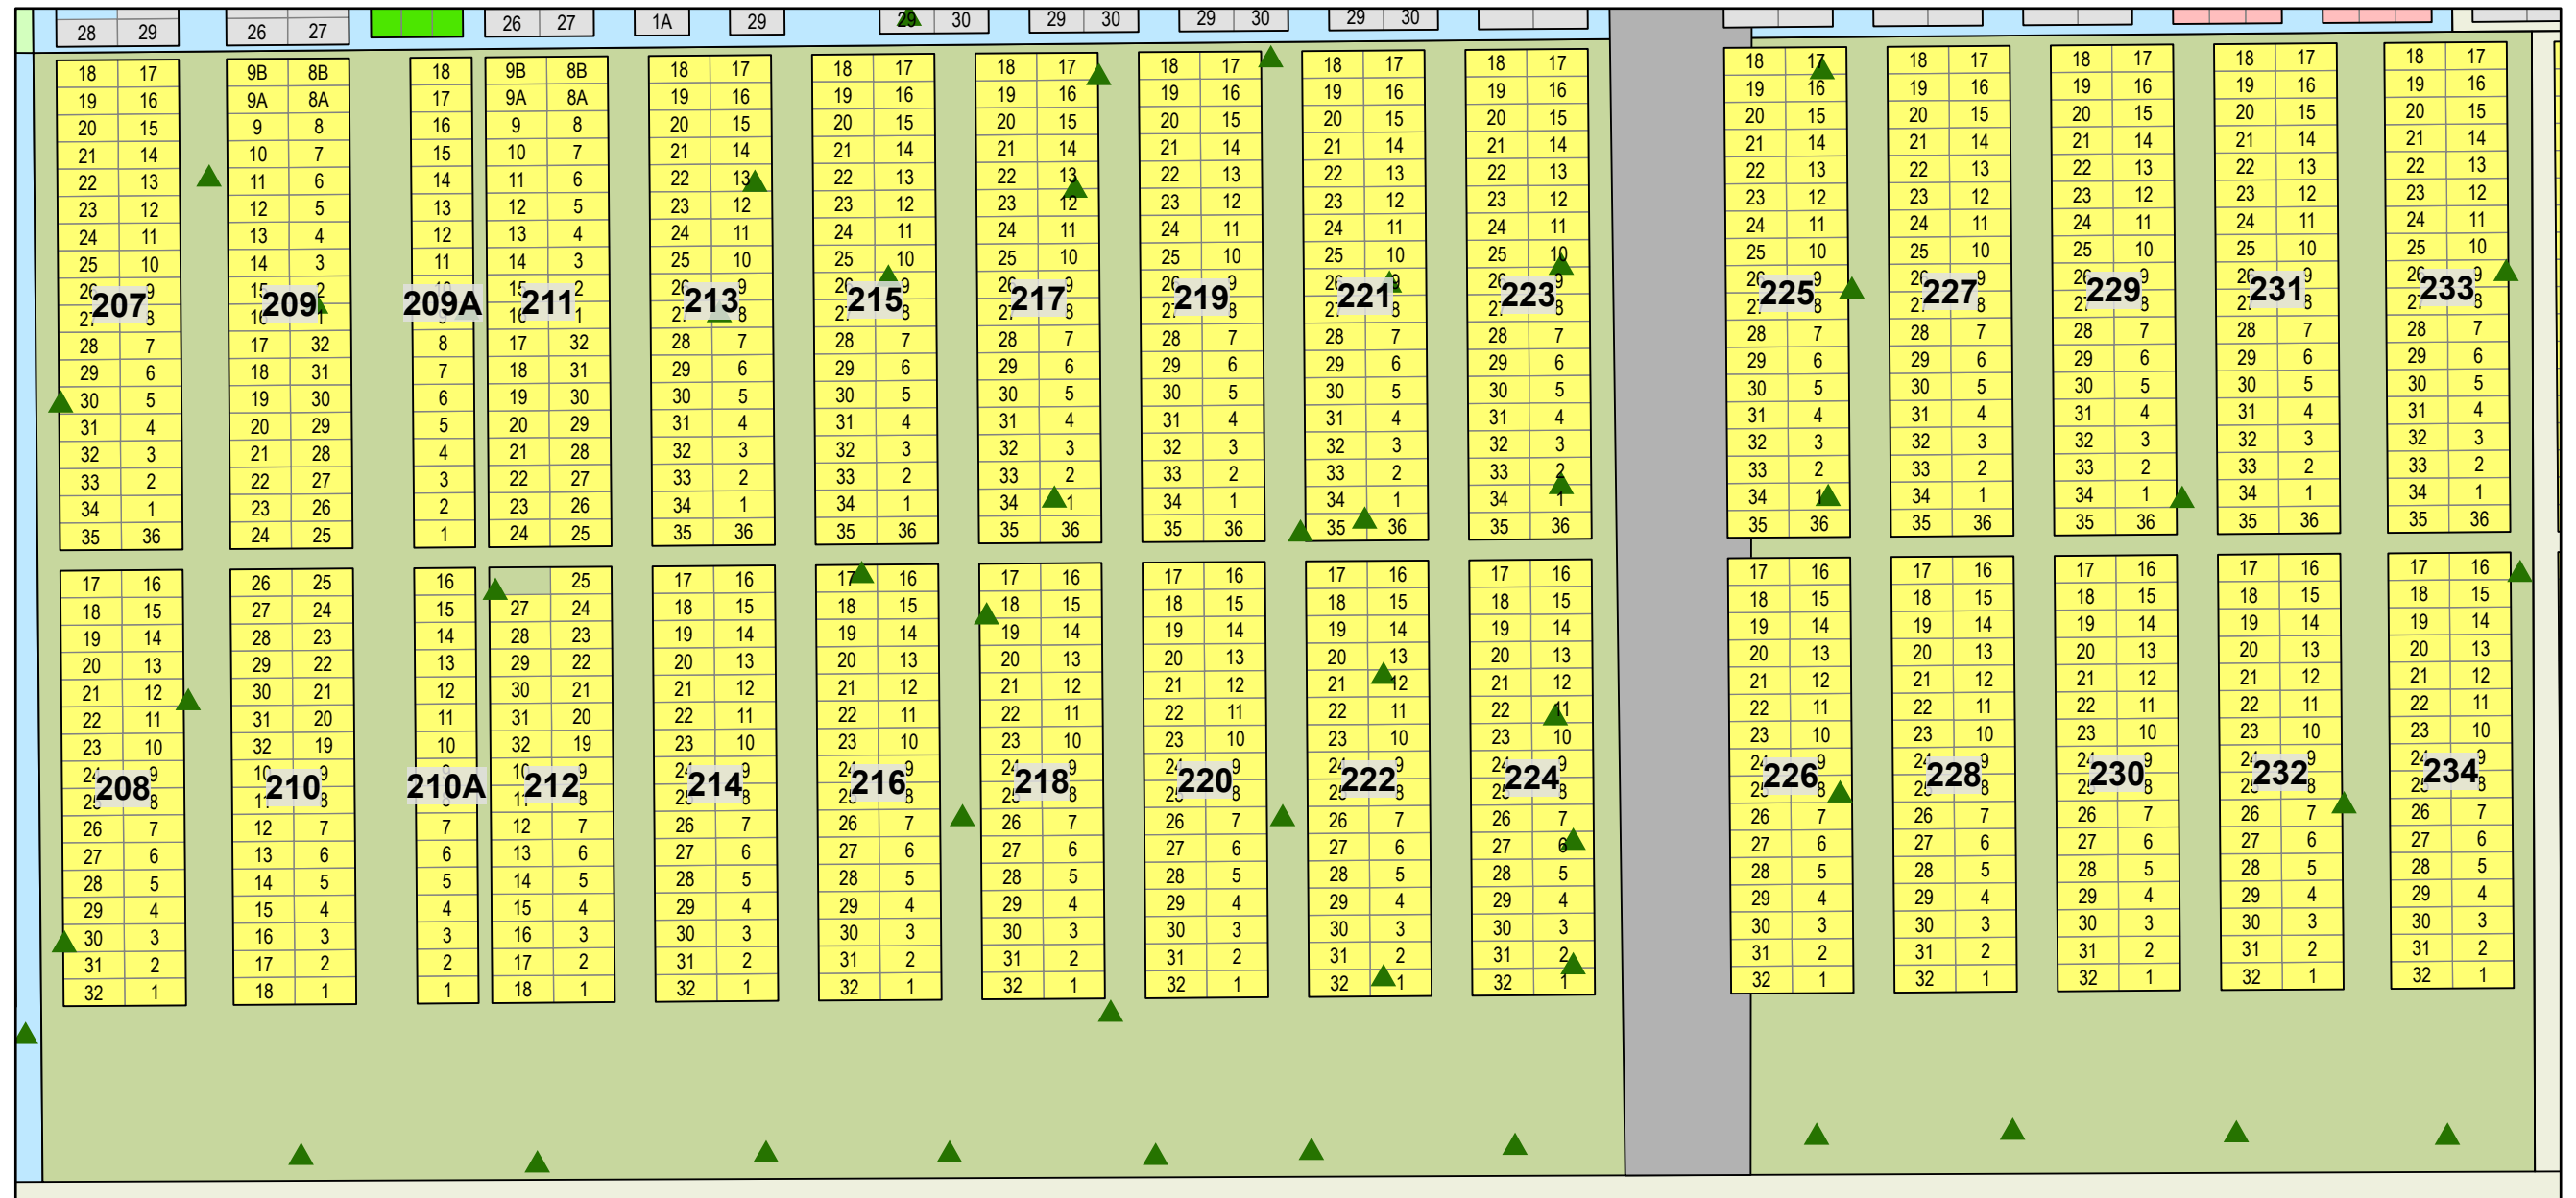

CARD 6

Beechmount Cemetery

Legend

- Military Upright Monument
- Roadway
- Tree
- Card 6

Created: July 2009
Updated: June 2022
Data: City of Edmonton
Created by: Fire Rescue Services - Mapping Team

The City of Edmonton disclaims any liability for the use of this map. No reproduction of this map, in whole or in part, is permitted without express written consent of the City of Edmonton Fire Rescue Services.