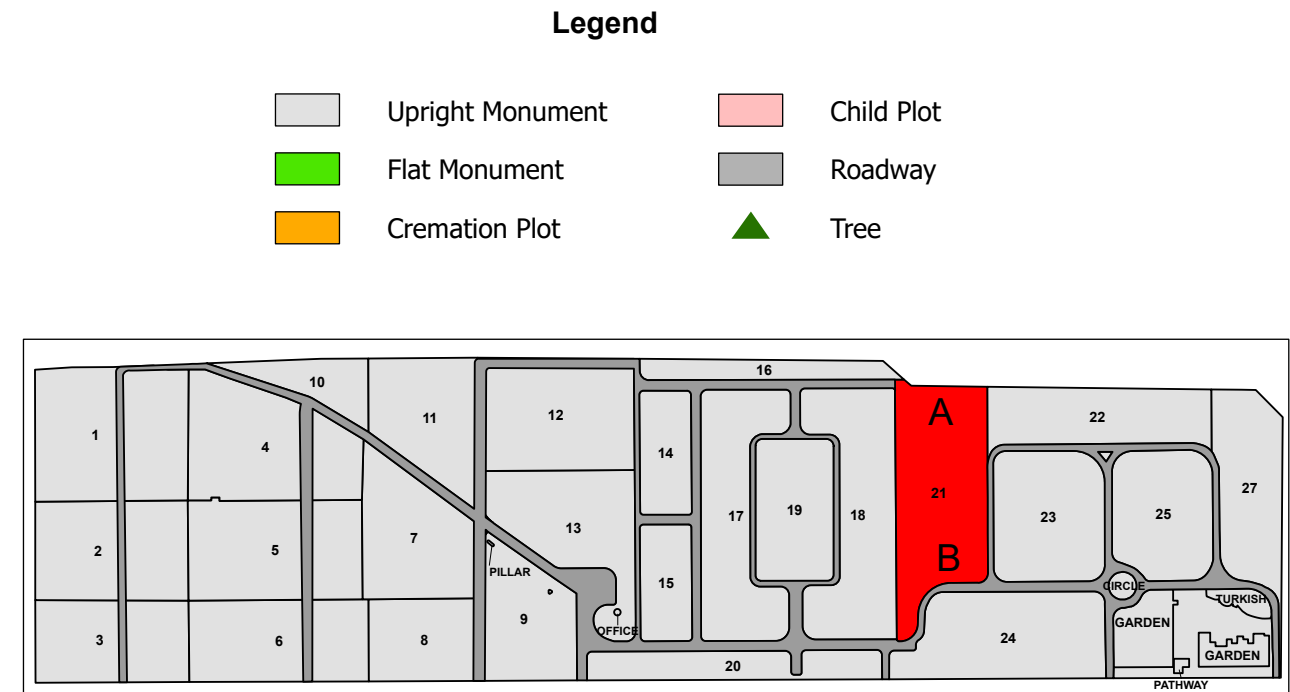

CARD 21

Beechmount Cemetery

Created: July 2009
Updated: June 2022
Data: City of Edmonton
Created by: Fire Rescue Services - Mapping Team

The City of Edmonton disclaims any liability for the use of this map. No reproduction of this map, in whole or in part, is permitted without express written consent of the City of Edmonton Fire Rescue Services.