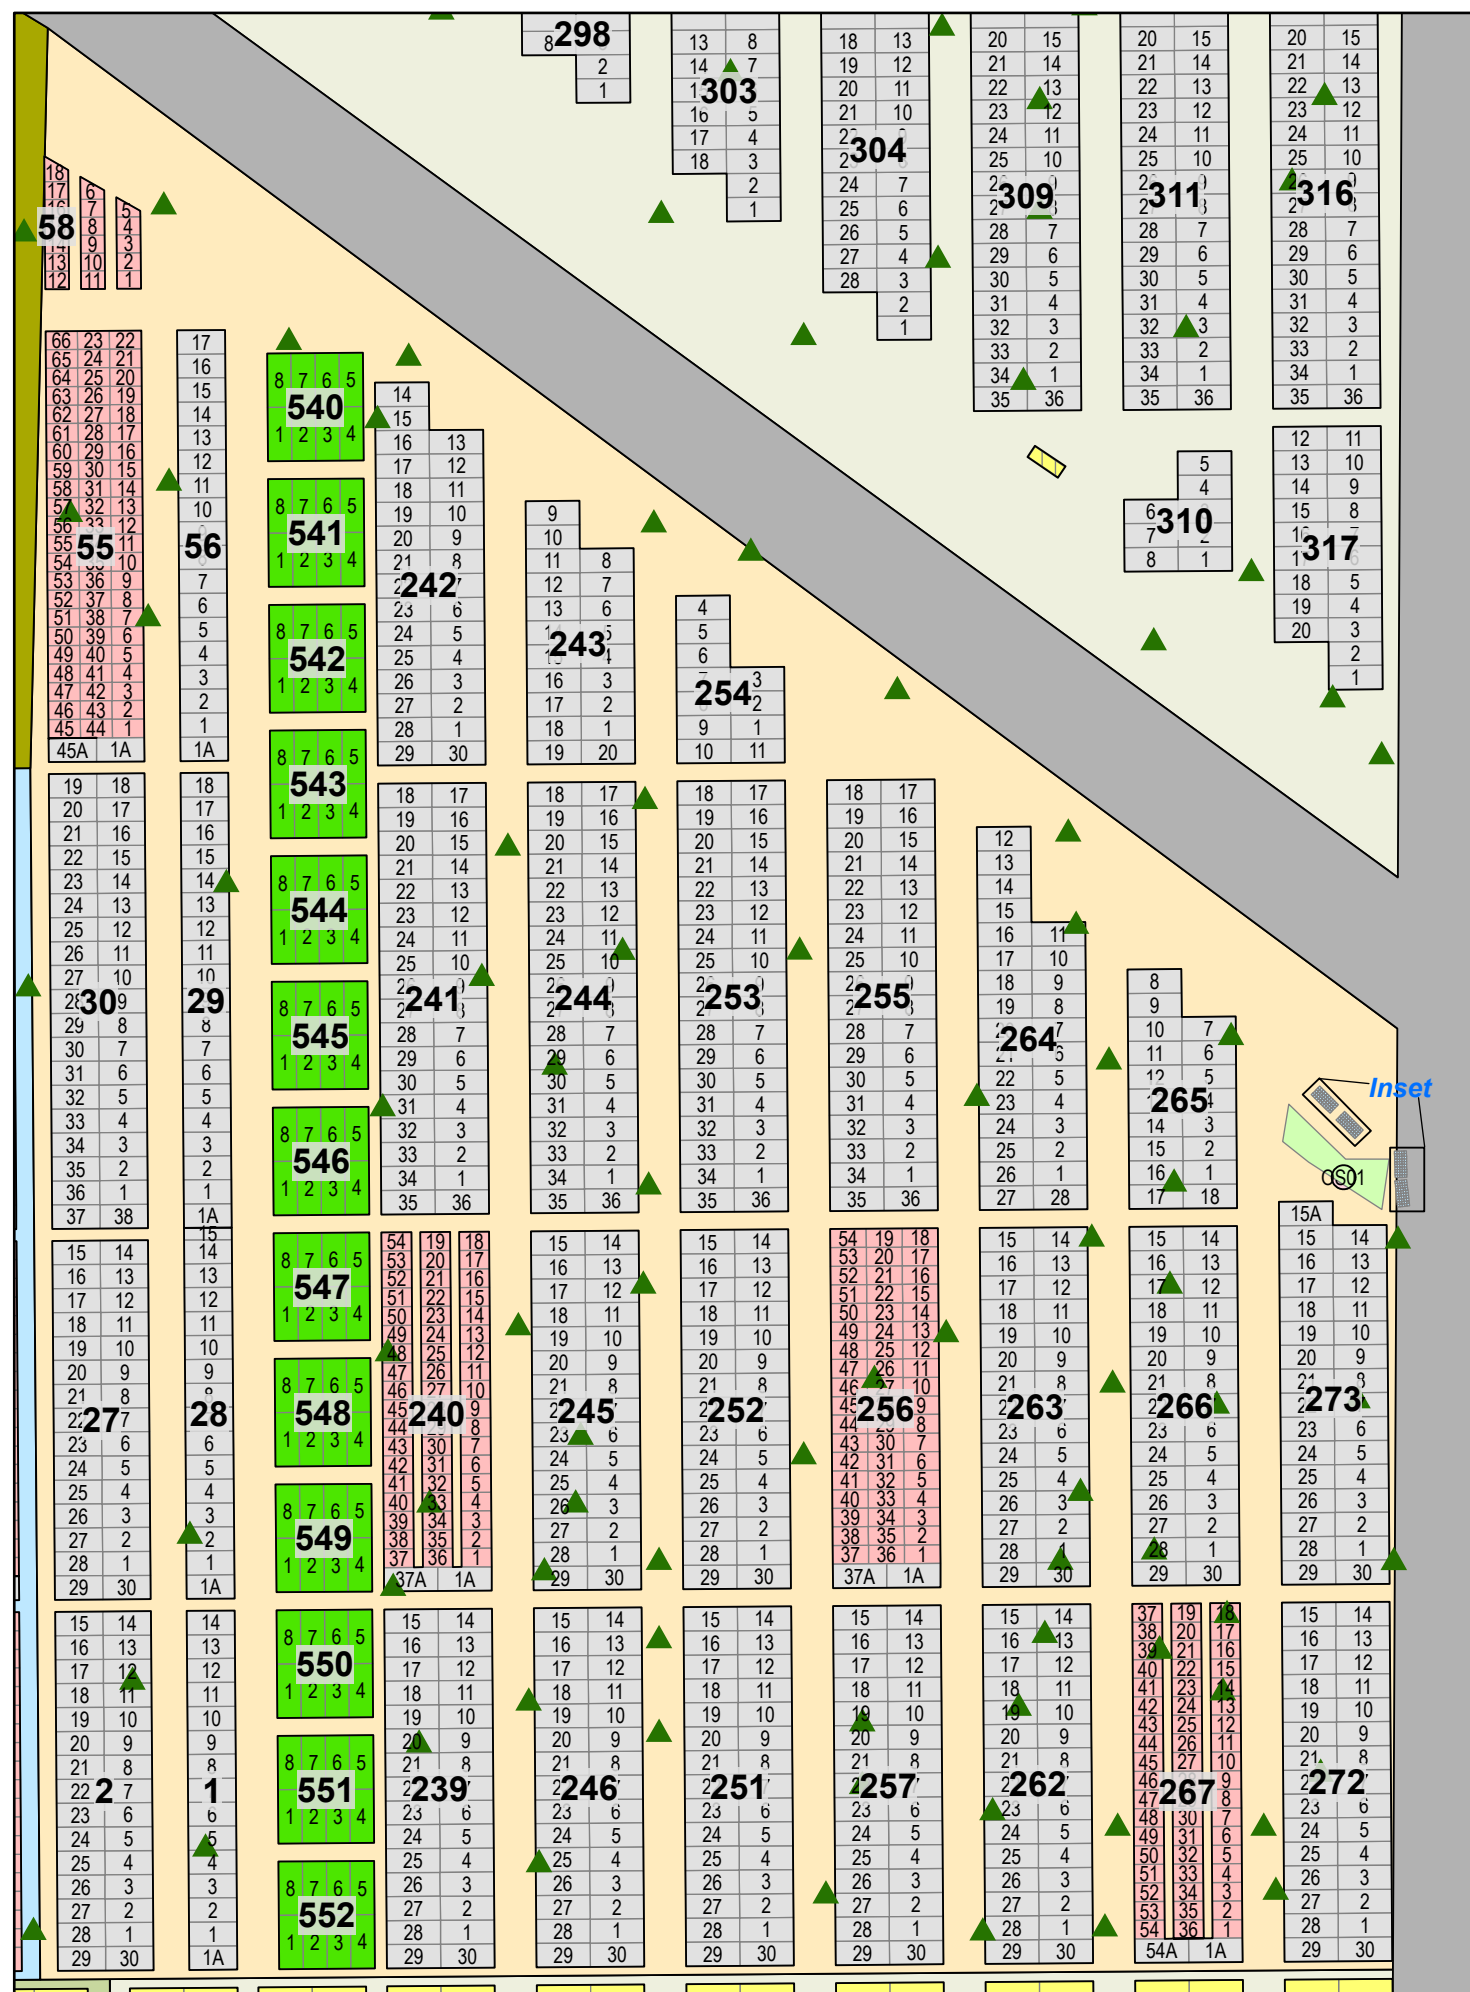

CARD 7

Beechmount Cemetery