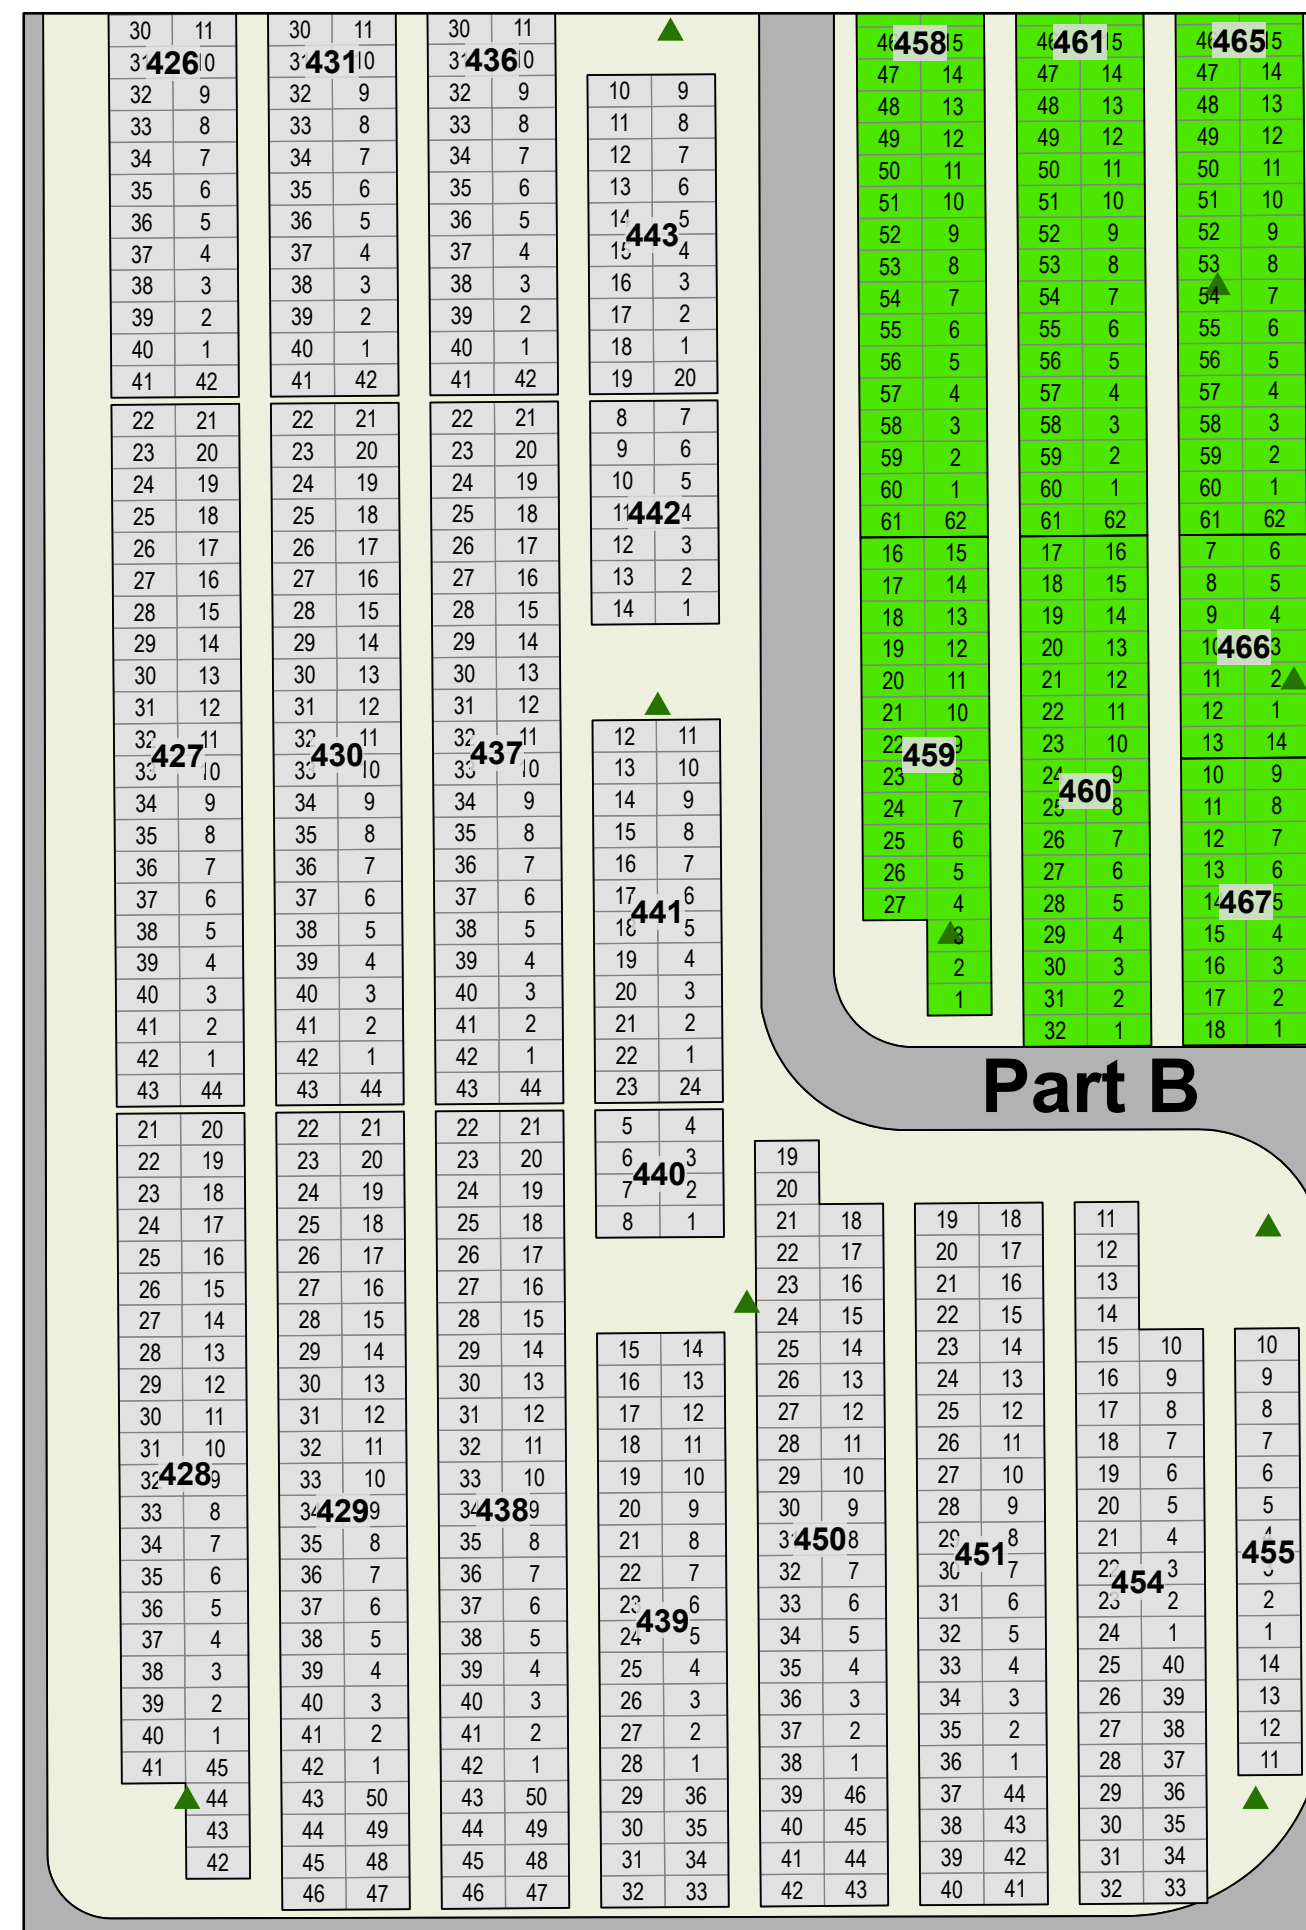

CARD 17

Beechmount Cemetery

1. **Legend**
2. Upright Monument
   - Flat Monument
   - Roadway
   - Tree

Created: July 2009
Updated: June 2022
Data: City of Edmonton
Created by: Fire Rescue Services - Mapping Team

The City of Edmonton disclaims any liability for the use of this map. No reproduction of this map, in whole or in part, is permitted without express written consent of the City of Edmonton Fire Rescue Services.