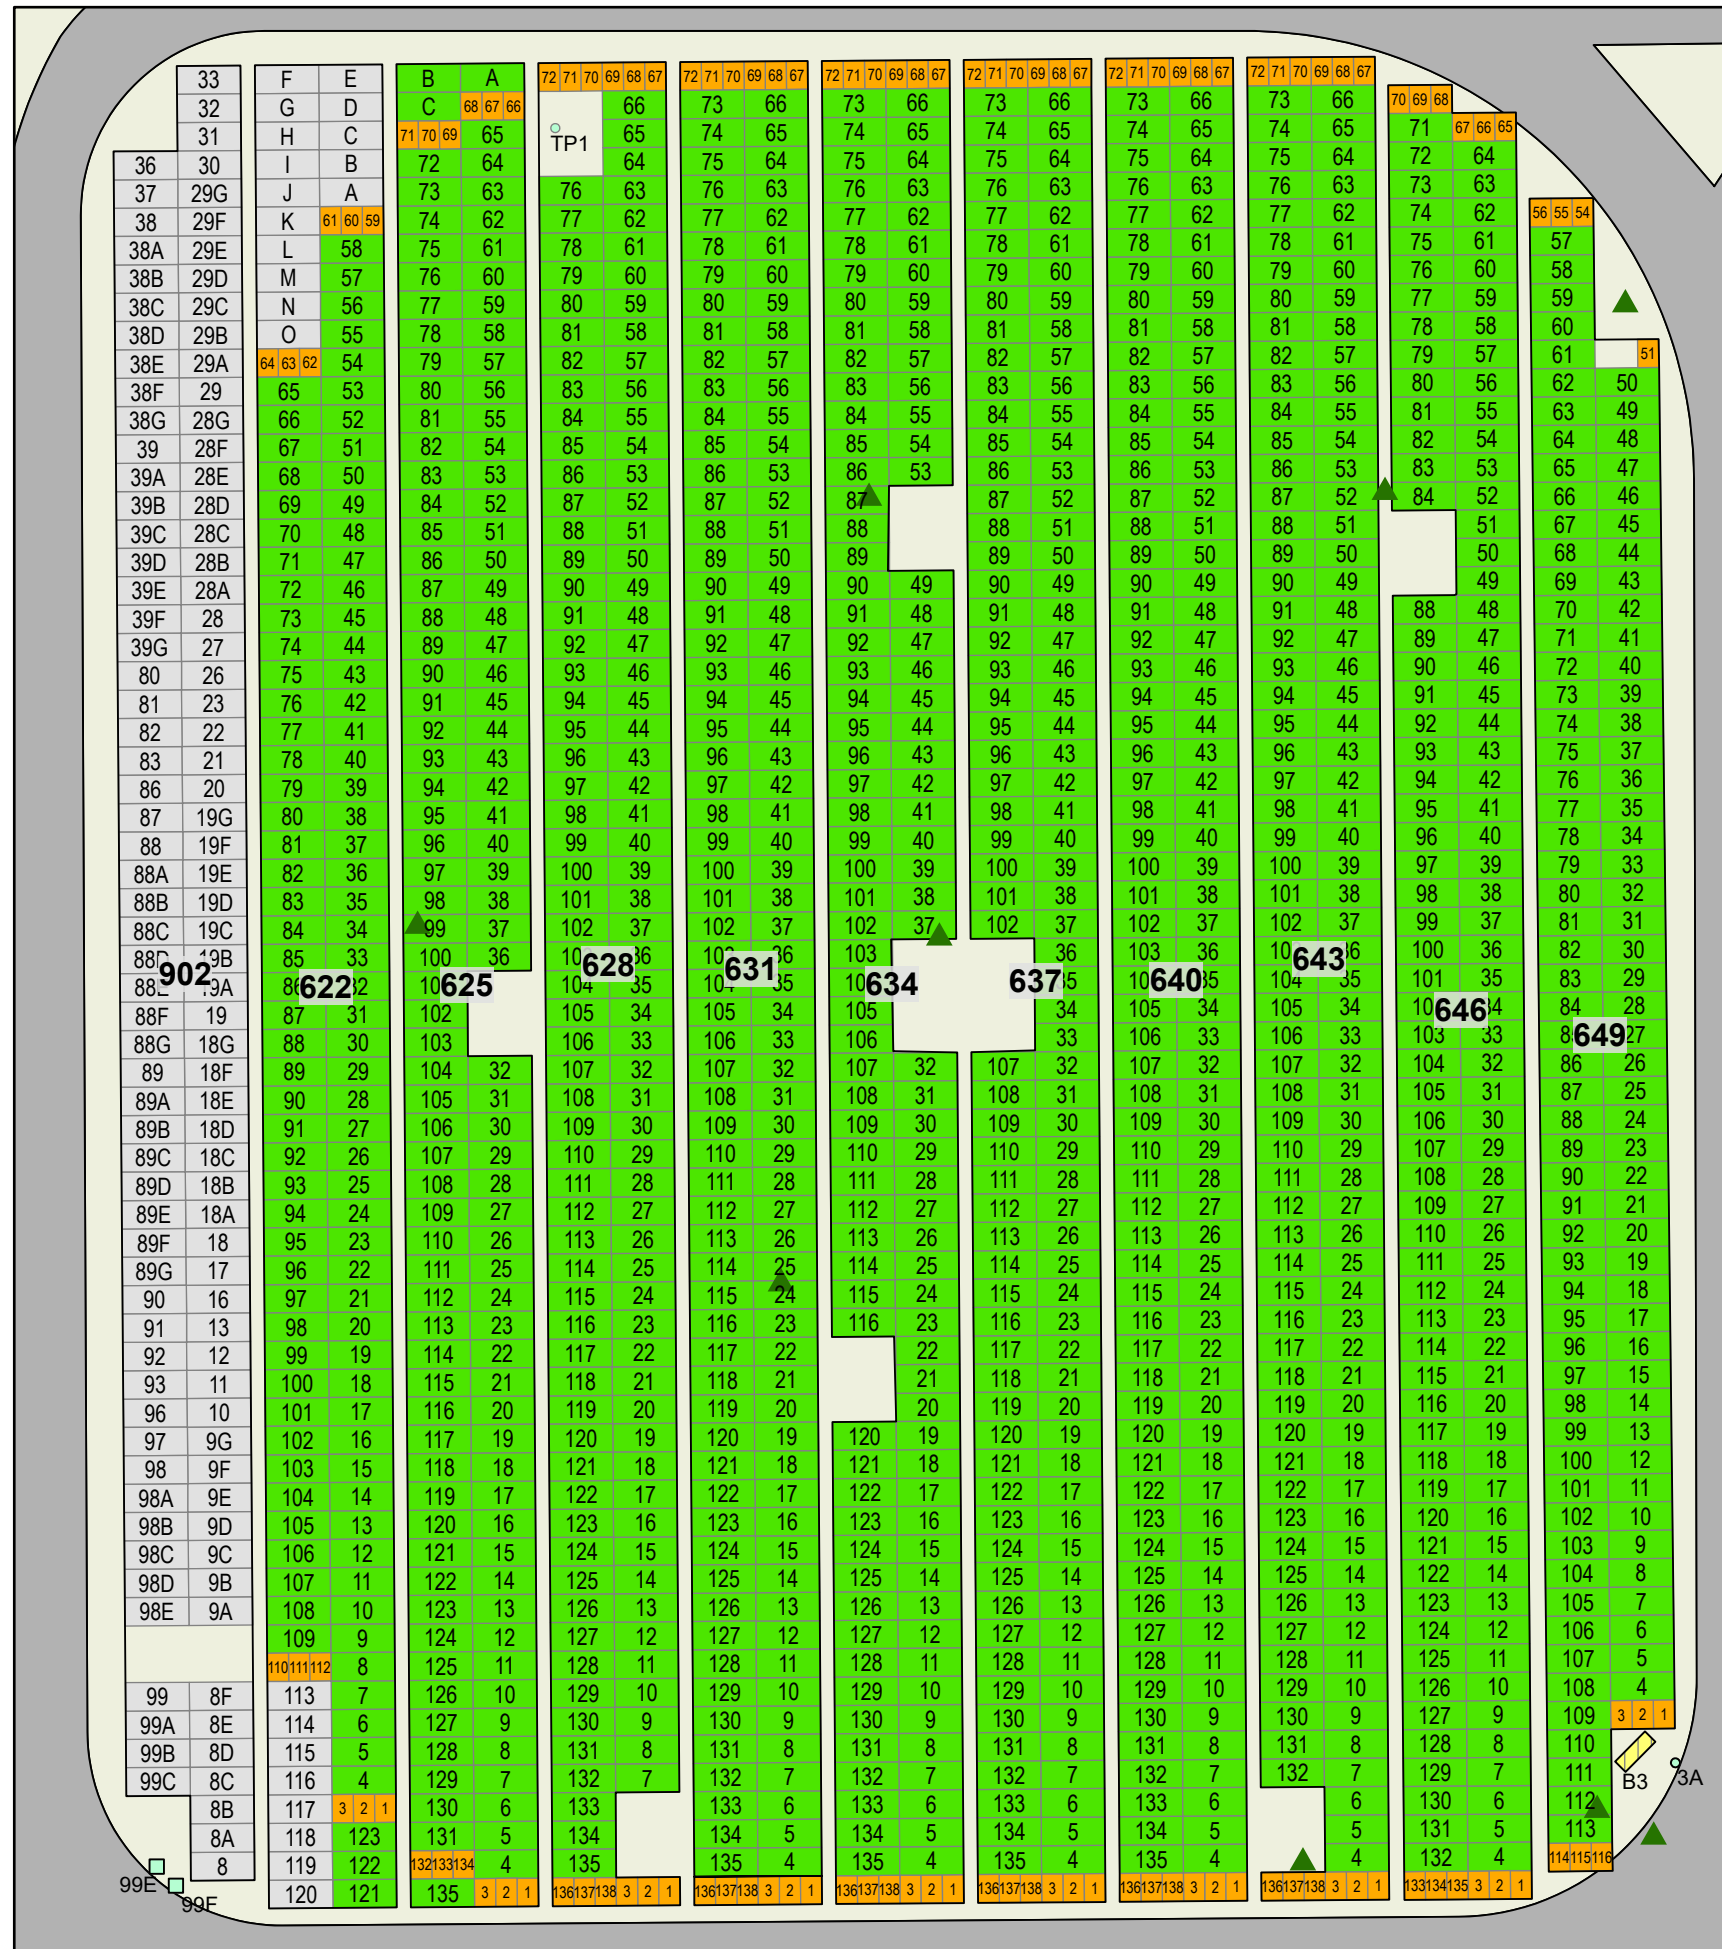

CARD 23

Beechmount Cemetery

Legend

- Upright Monument
- Flat Monument
- Cremation Plot
- Bench
- Roadway
- Tree

Created: July 2009
Updated: June 2022
Data: City of Edmonton
Created by: Fire Rescue Services - Mapping Team

The City of Edmonton disclaims any liability for the use of this map. No reproduction of this map, in whole or in part, is permitted without express written consent of the City of Edmonton Fire Rescue Services.