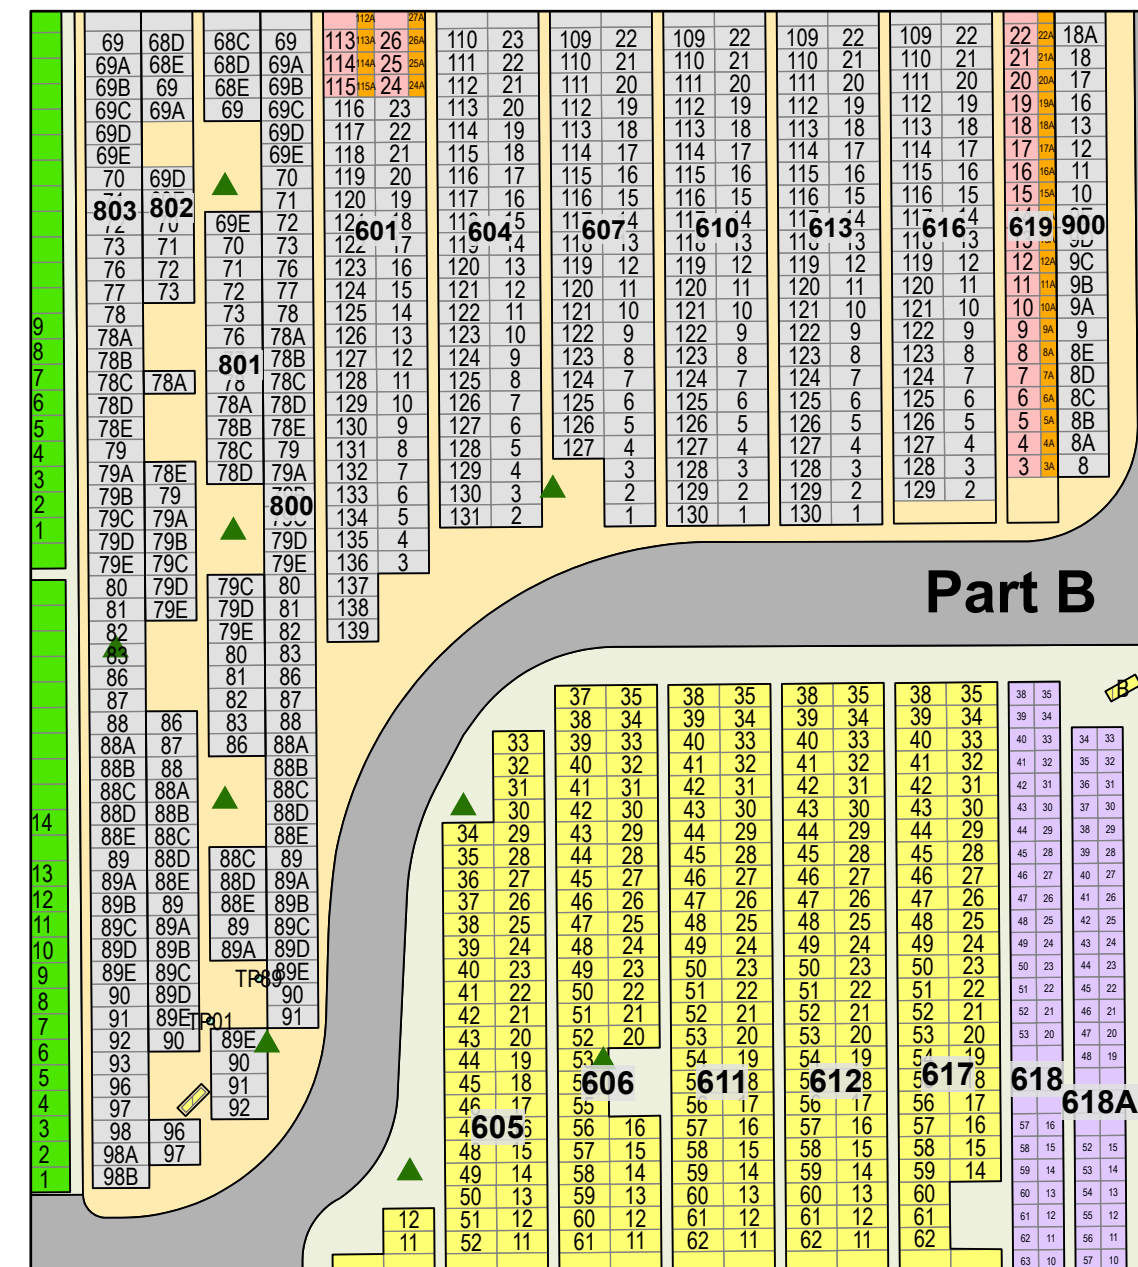

CARD 21

Beechmount Cemetery

Created: July 2009
Updated: June 2022
Data: City of Edmonton
Created by: Fire Rescue Services - Mapping Team

The City of Edmonton disclaims any liability for the use of this map. No reproduction of this map, in whole or in part, is permitted without express written consent of the City of Edmonton Fire Rescue Services.