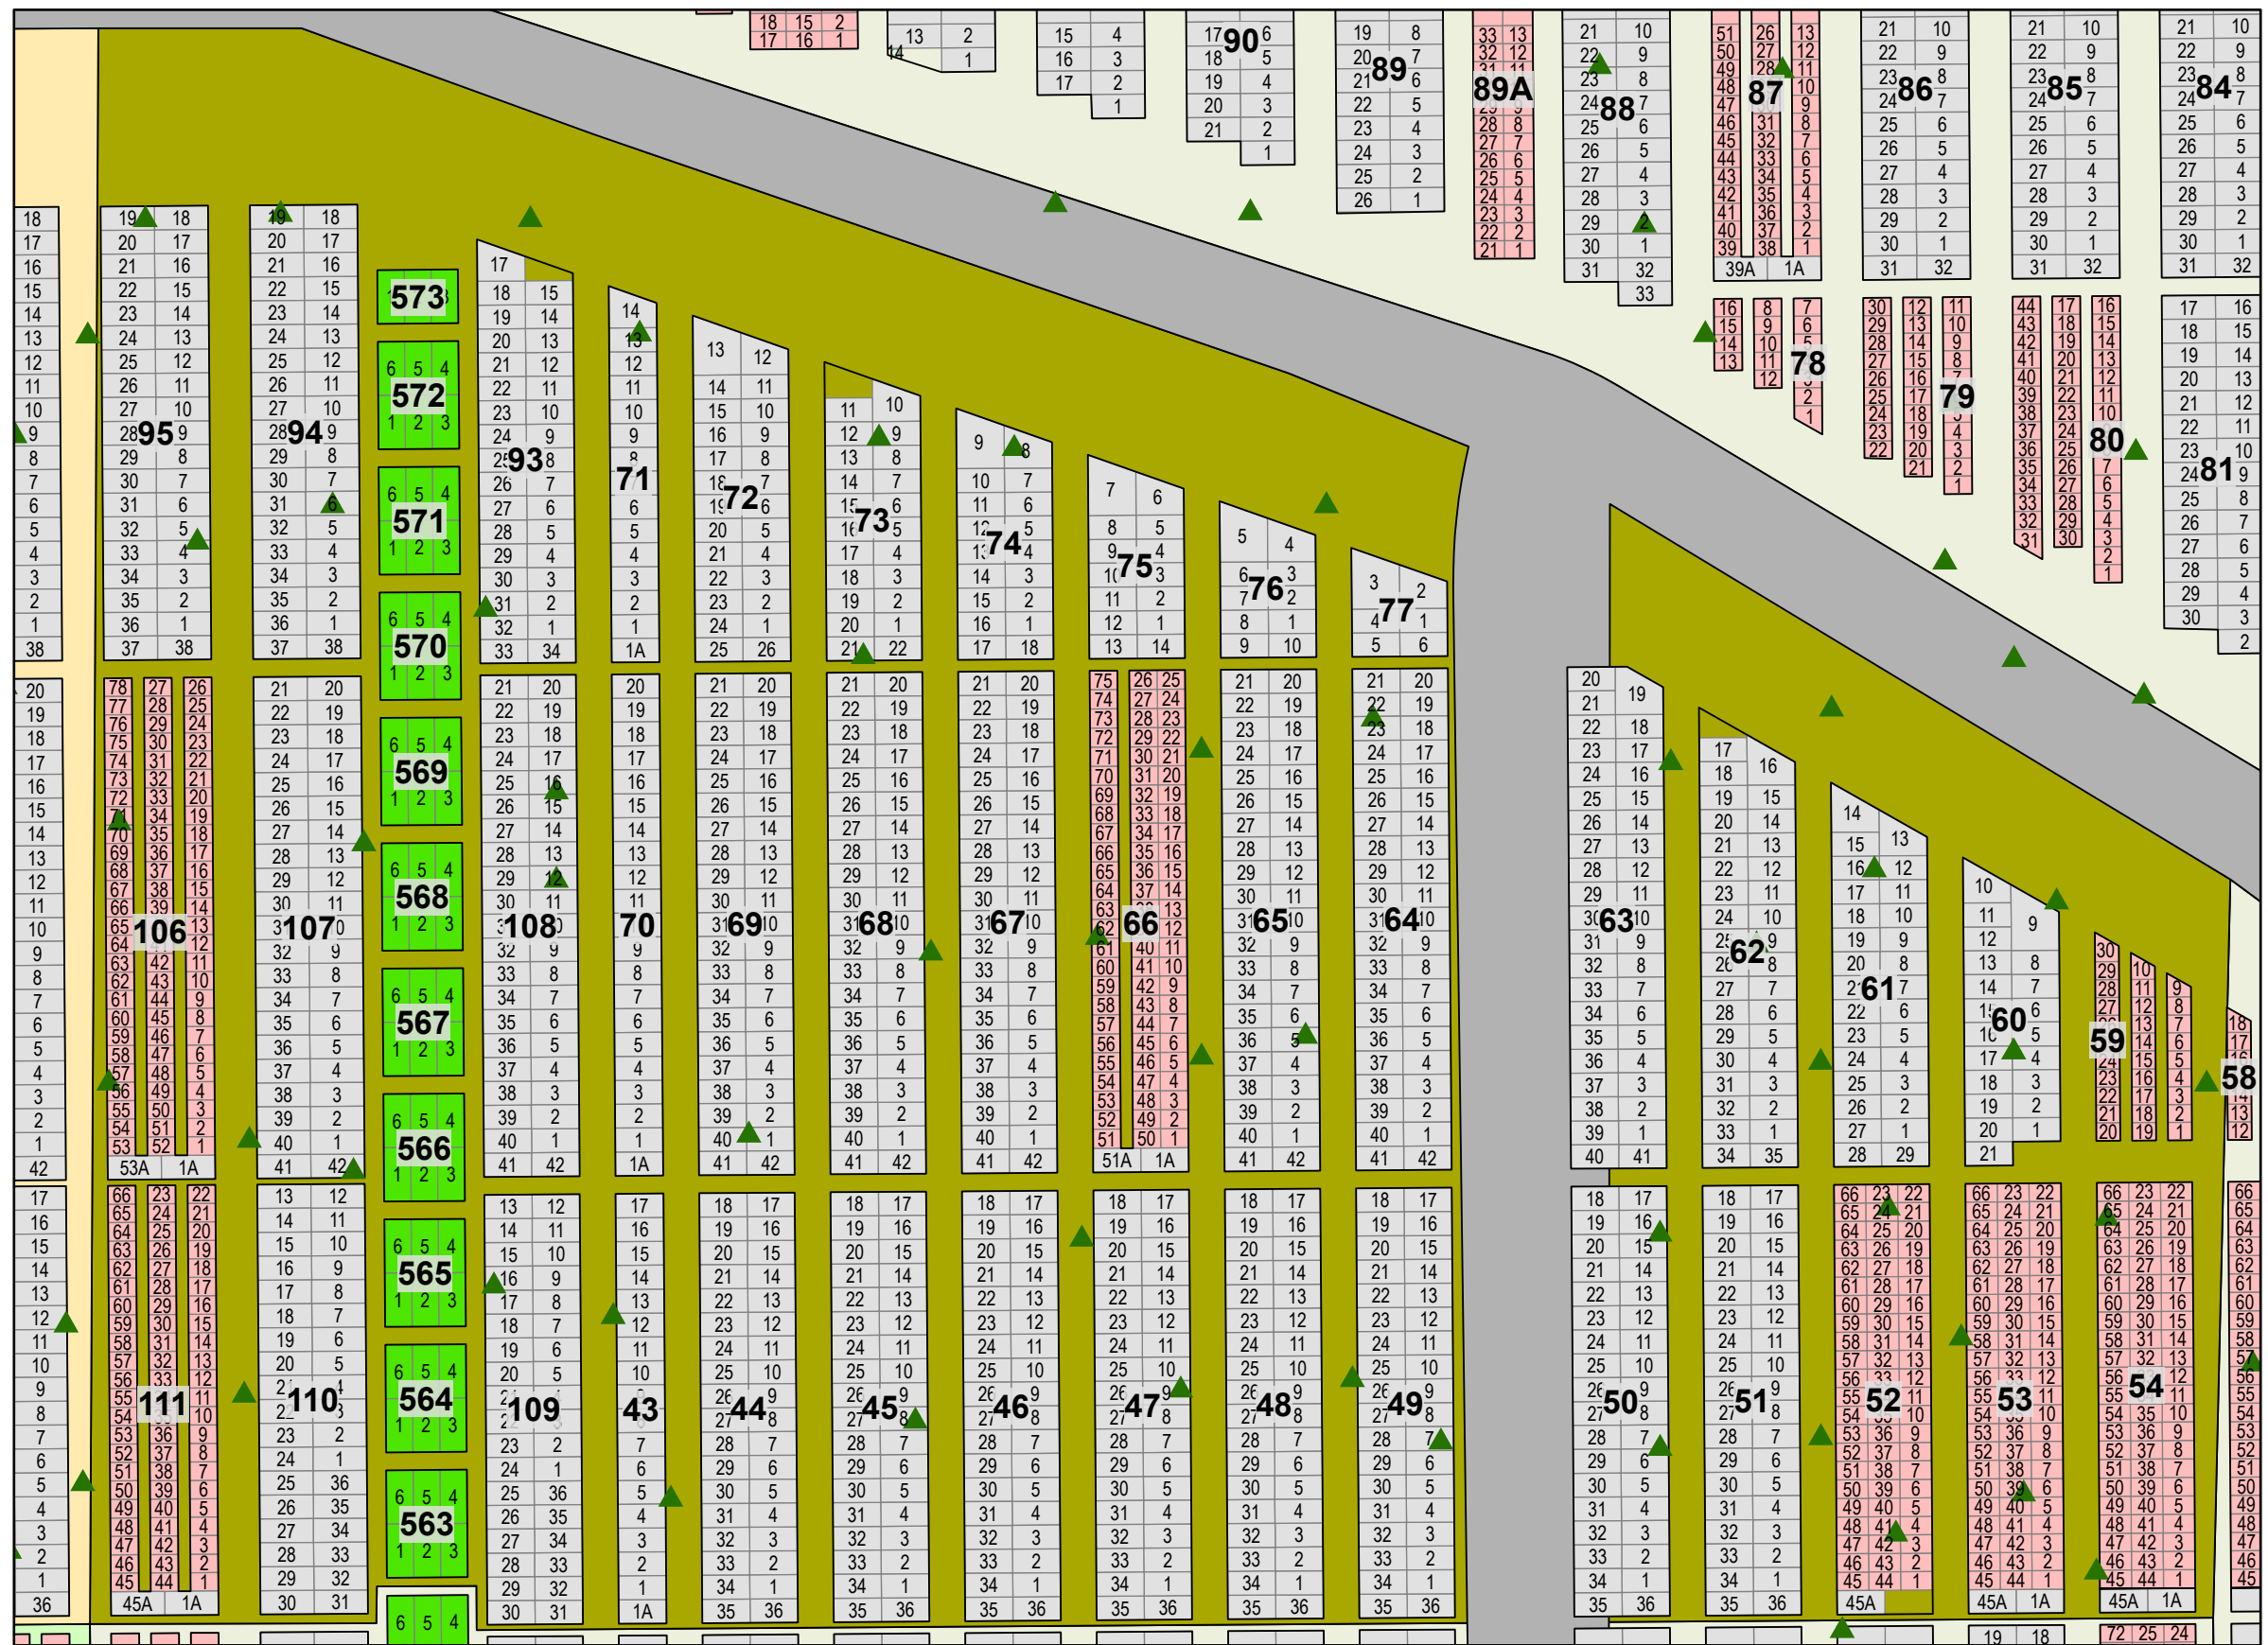

CARD 4

Beechmount Cemetery

Legend

- Upright Monument
- Flat Monument
- Child Plot
- Roadway
- Tree
- Card 3

Created: July 2009
Updated: June 2022
Data: City of Edmonton
Created by: Fire Rescue Services - Mapping Team

The City of Edmonton disclaims any liability for the use of this map. No reproduction of this map, in whole or in part, is permitted without express written consent of the City of Edmonton Fire Rescue Services.