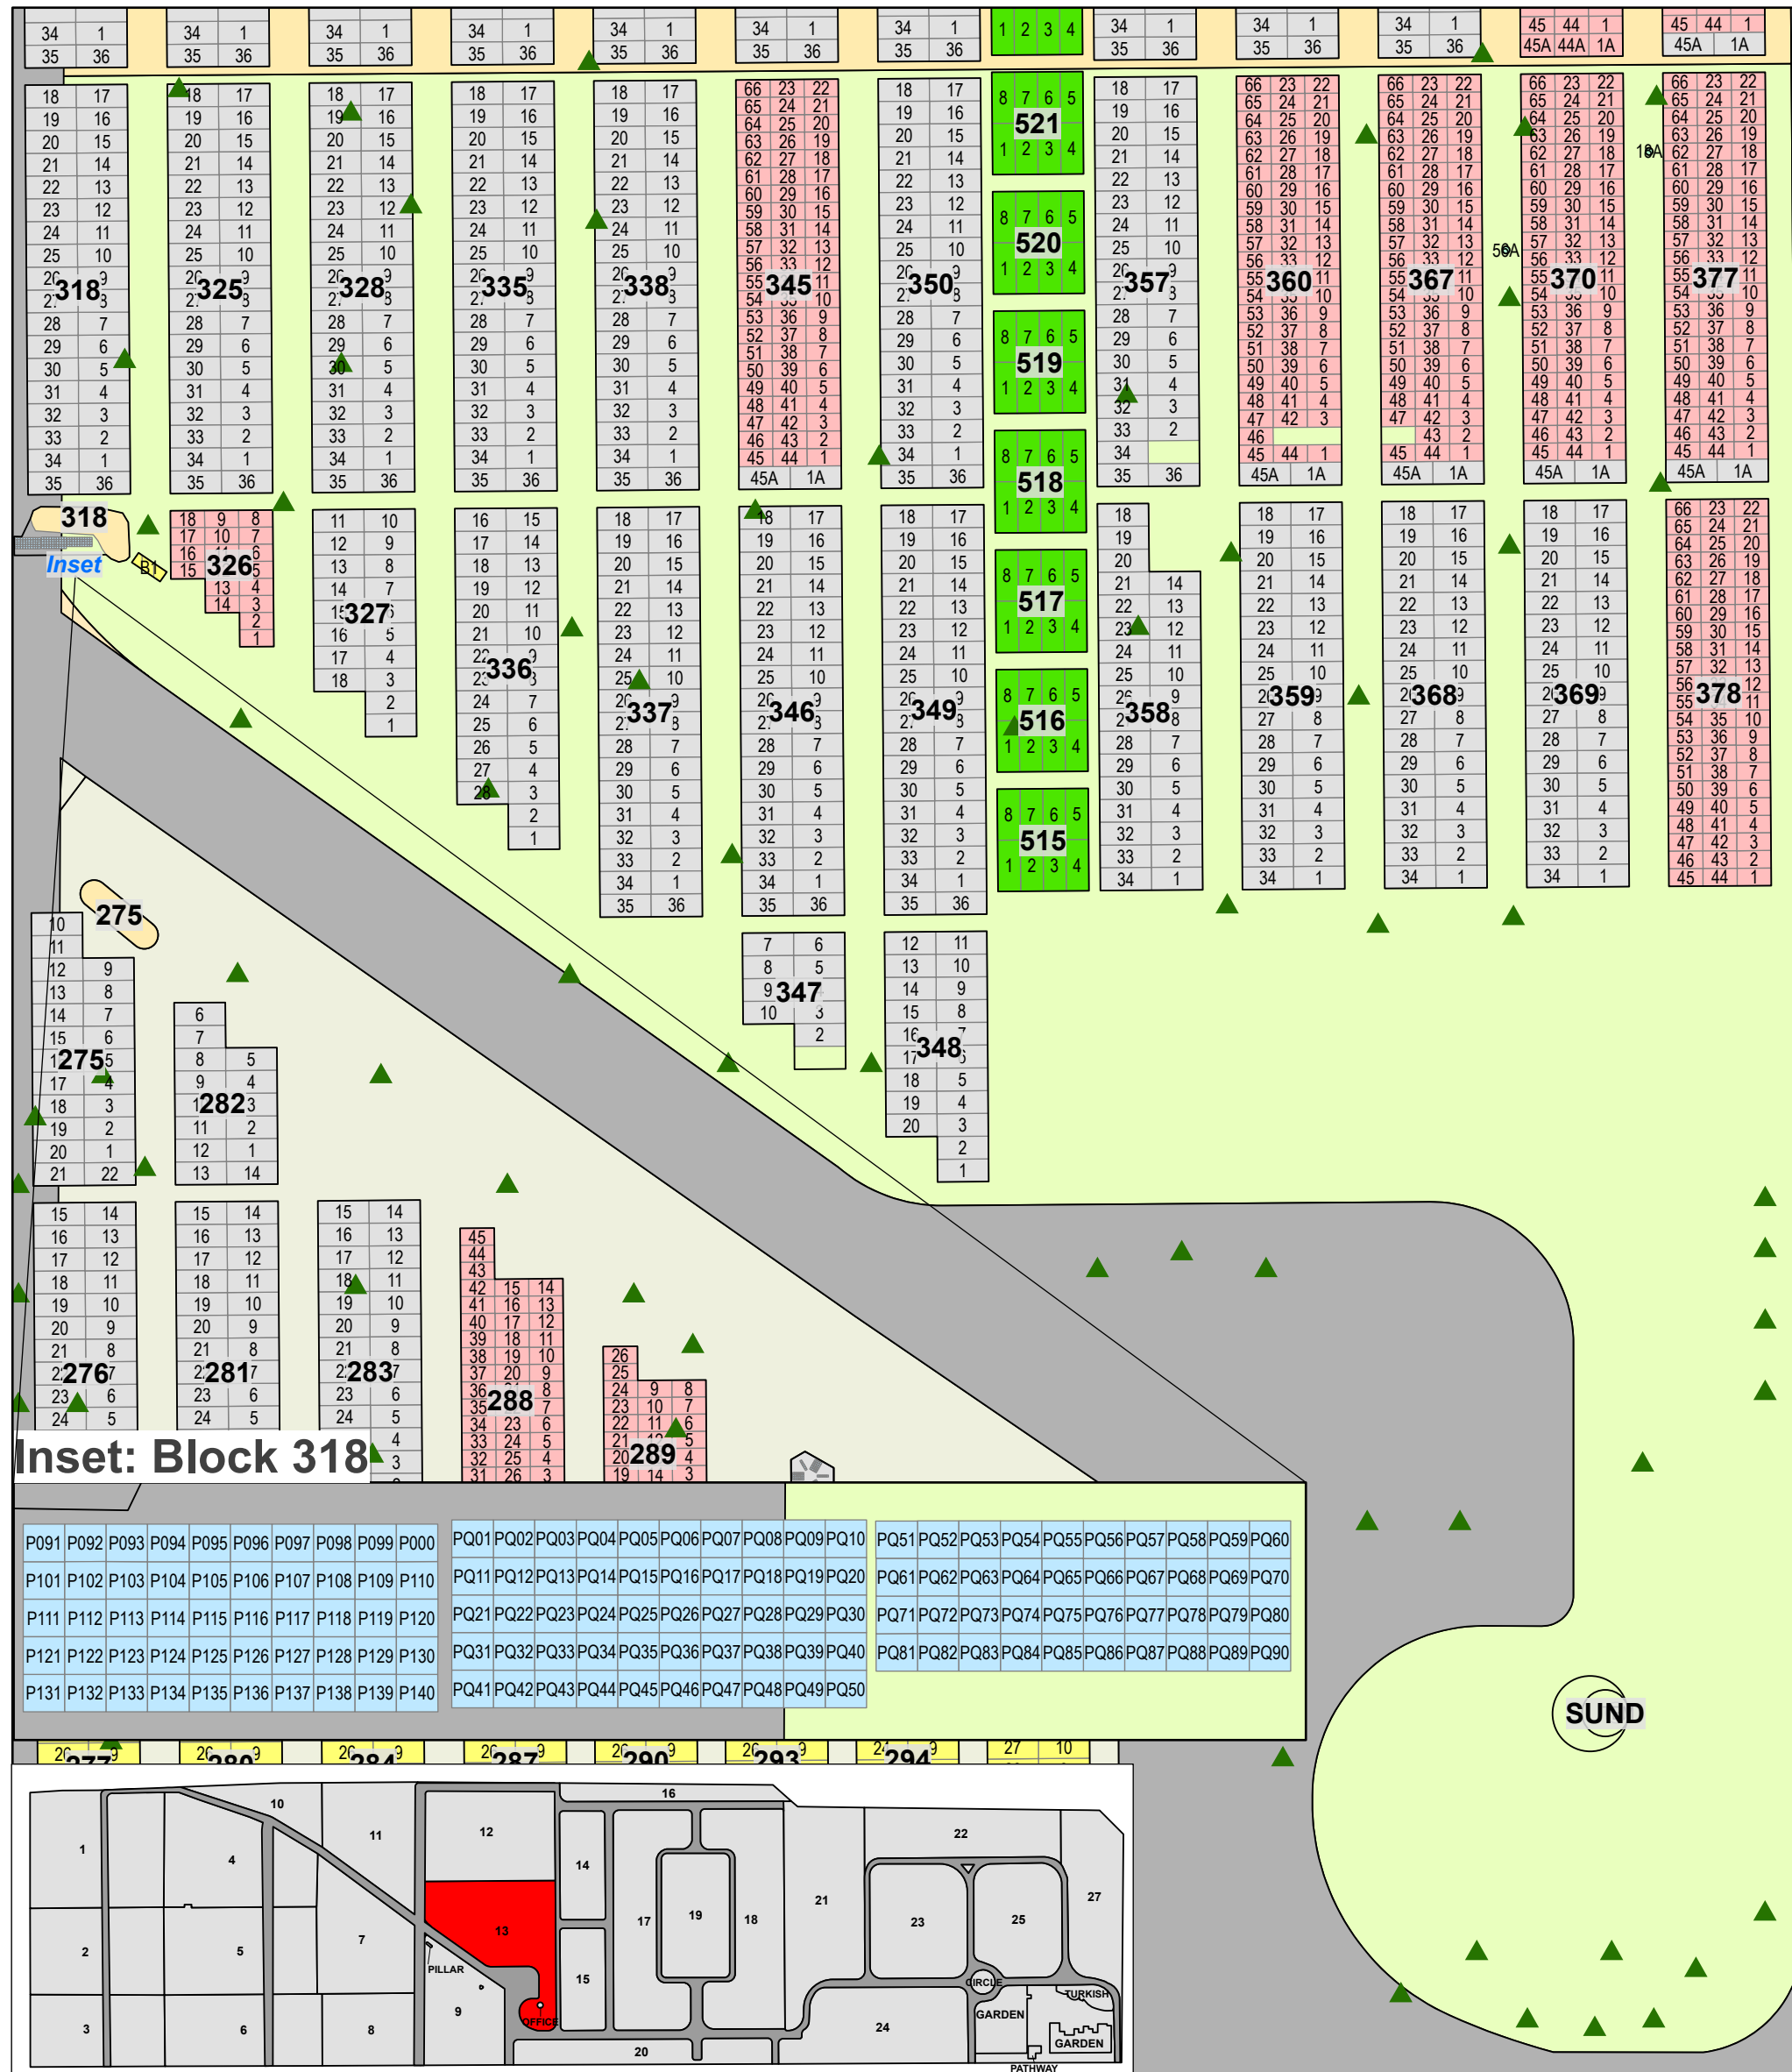

CARD 13

Beechmount Cemetery