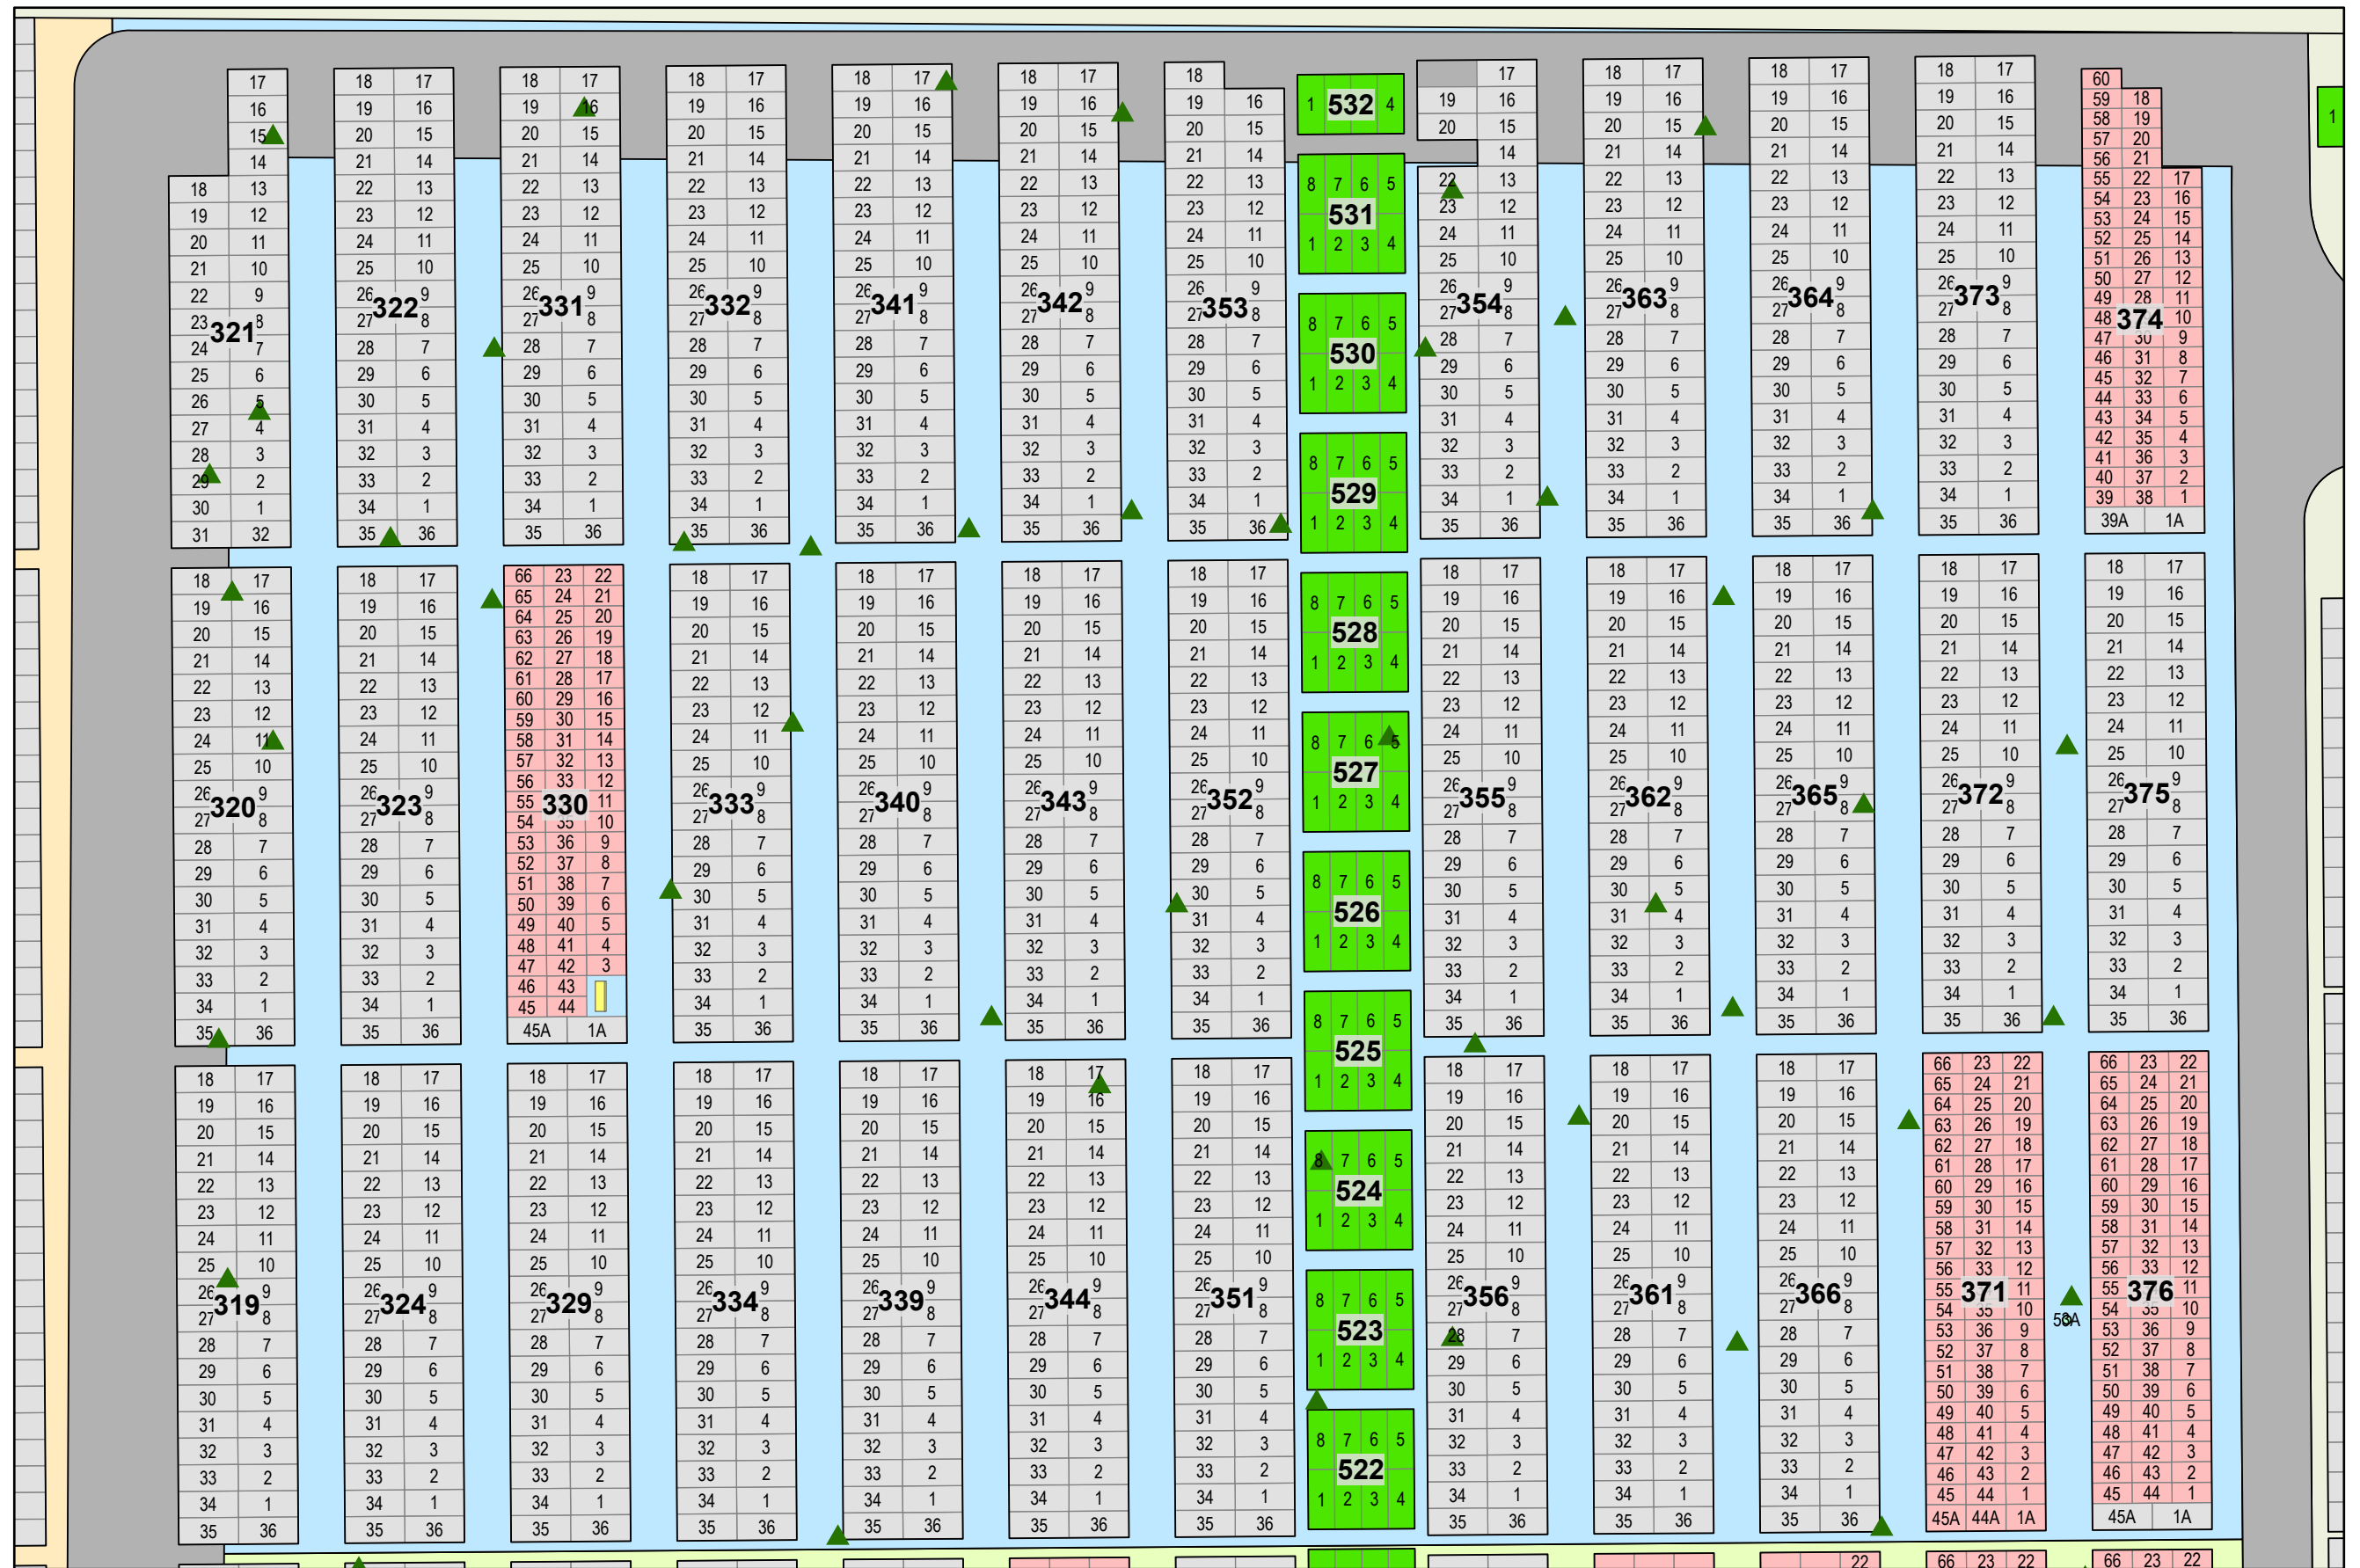

CARD 12

Beechmount Cemetery

Legend

- Upright Monument
- Flat Monument
- Child Plot
- Bench
- Roadway
- Tree

Created: July 2009
Updated: June 2022
Data: City of Edmonton
Created by: Fire Rescue Services - Mapping Team

The City of Edmonton disclaims any liability for the use of this map. No reproduction of this map, in whole or in part, is permitted without express written consent of the City of Edmonton Fire Rescue Services.