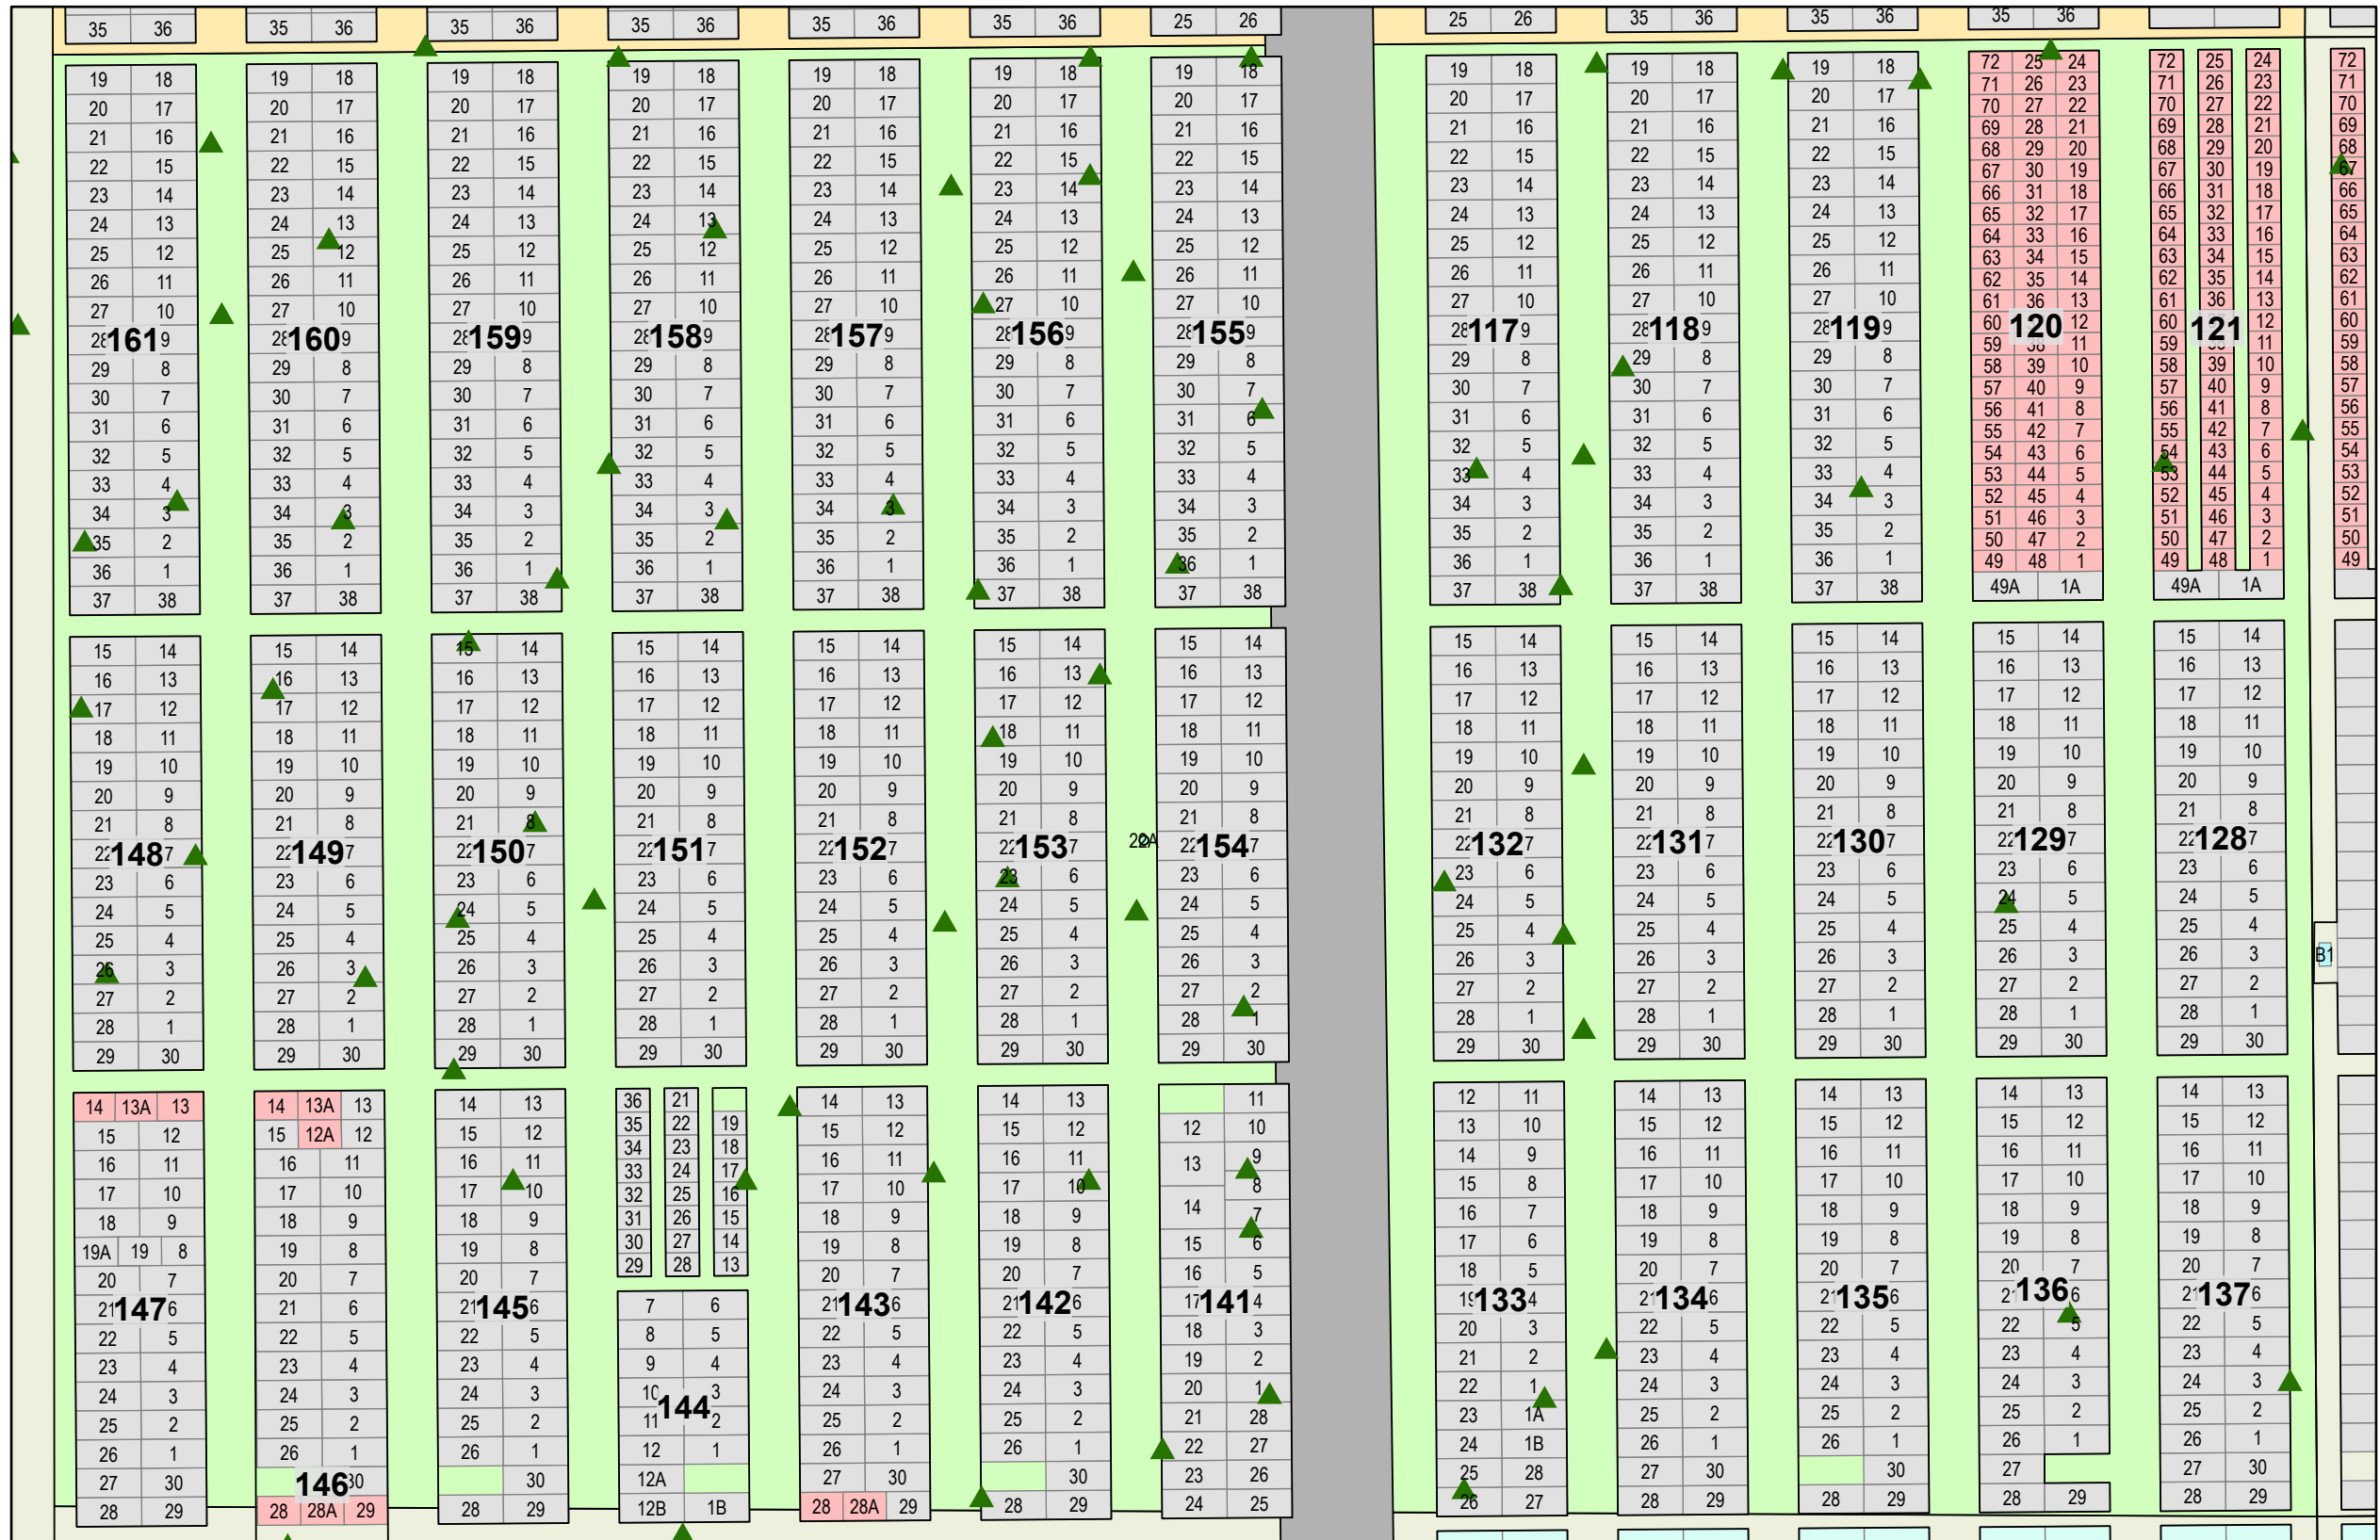

CARD 2

Beechmount Cemetery

Legend

- Upright Monument
- Child Plot
- Tree
- Roadway