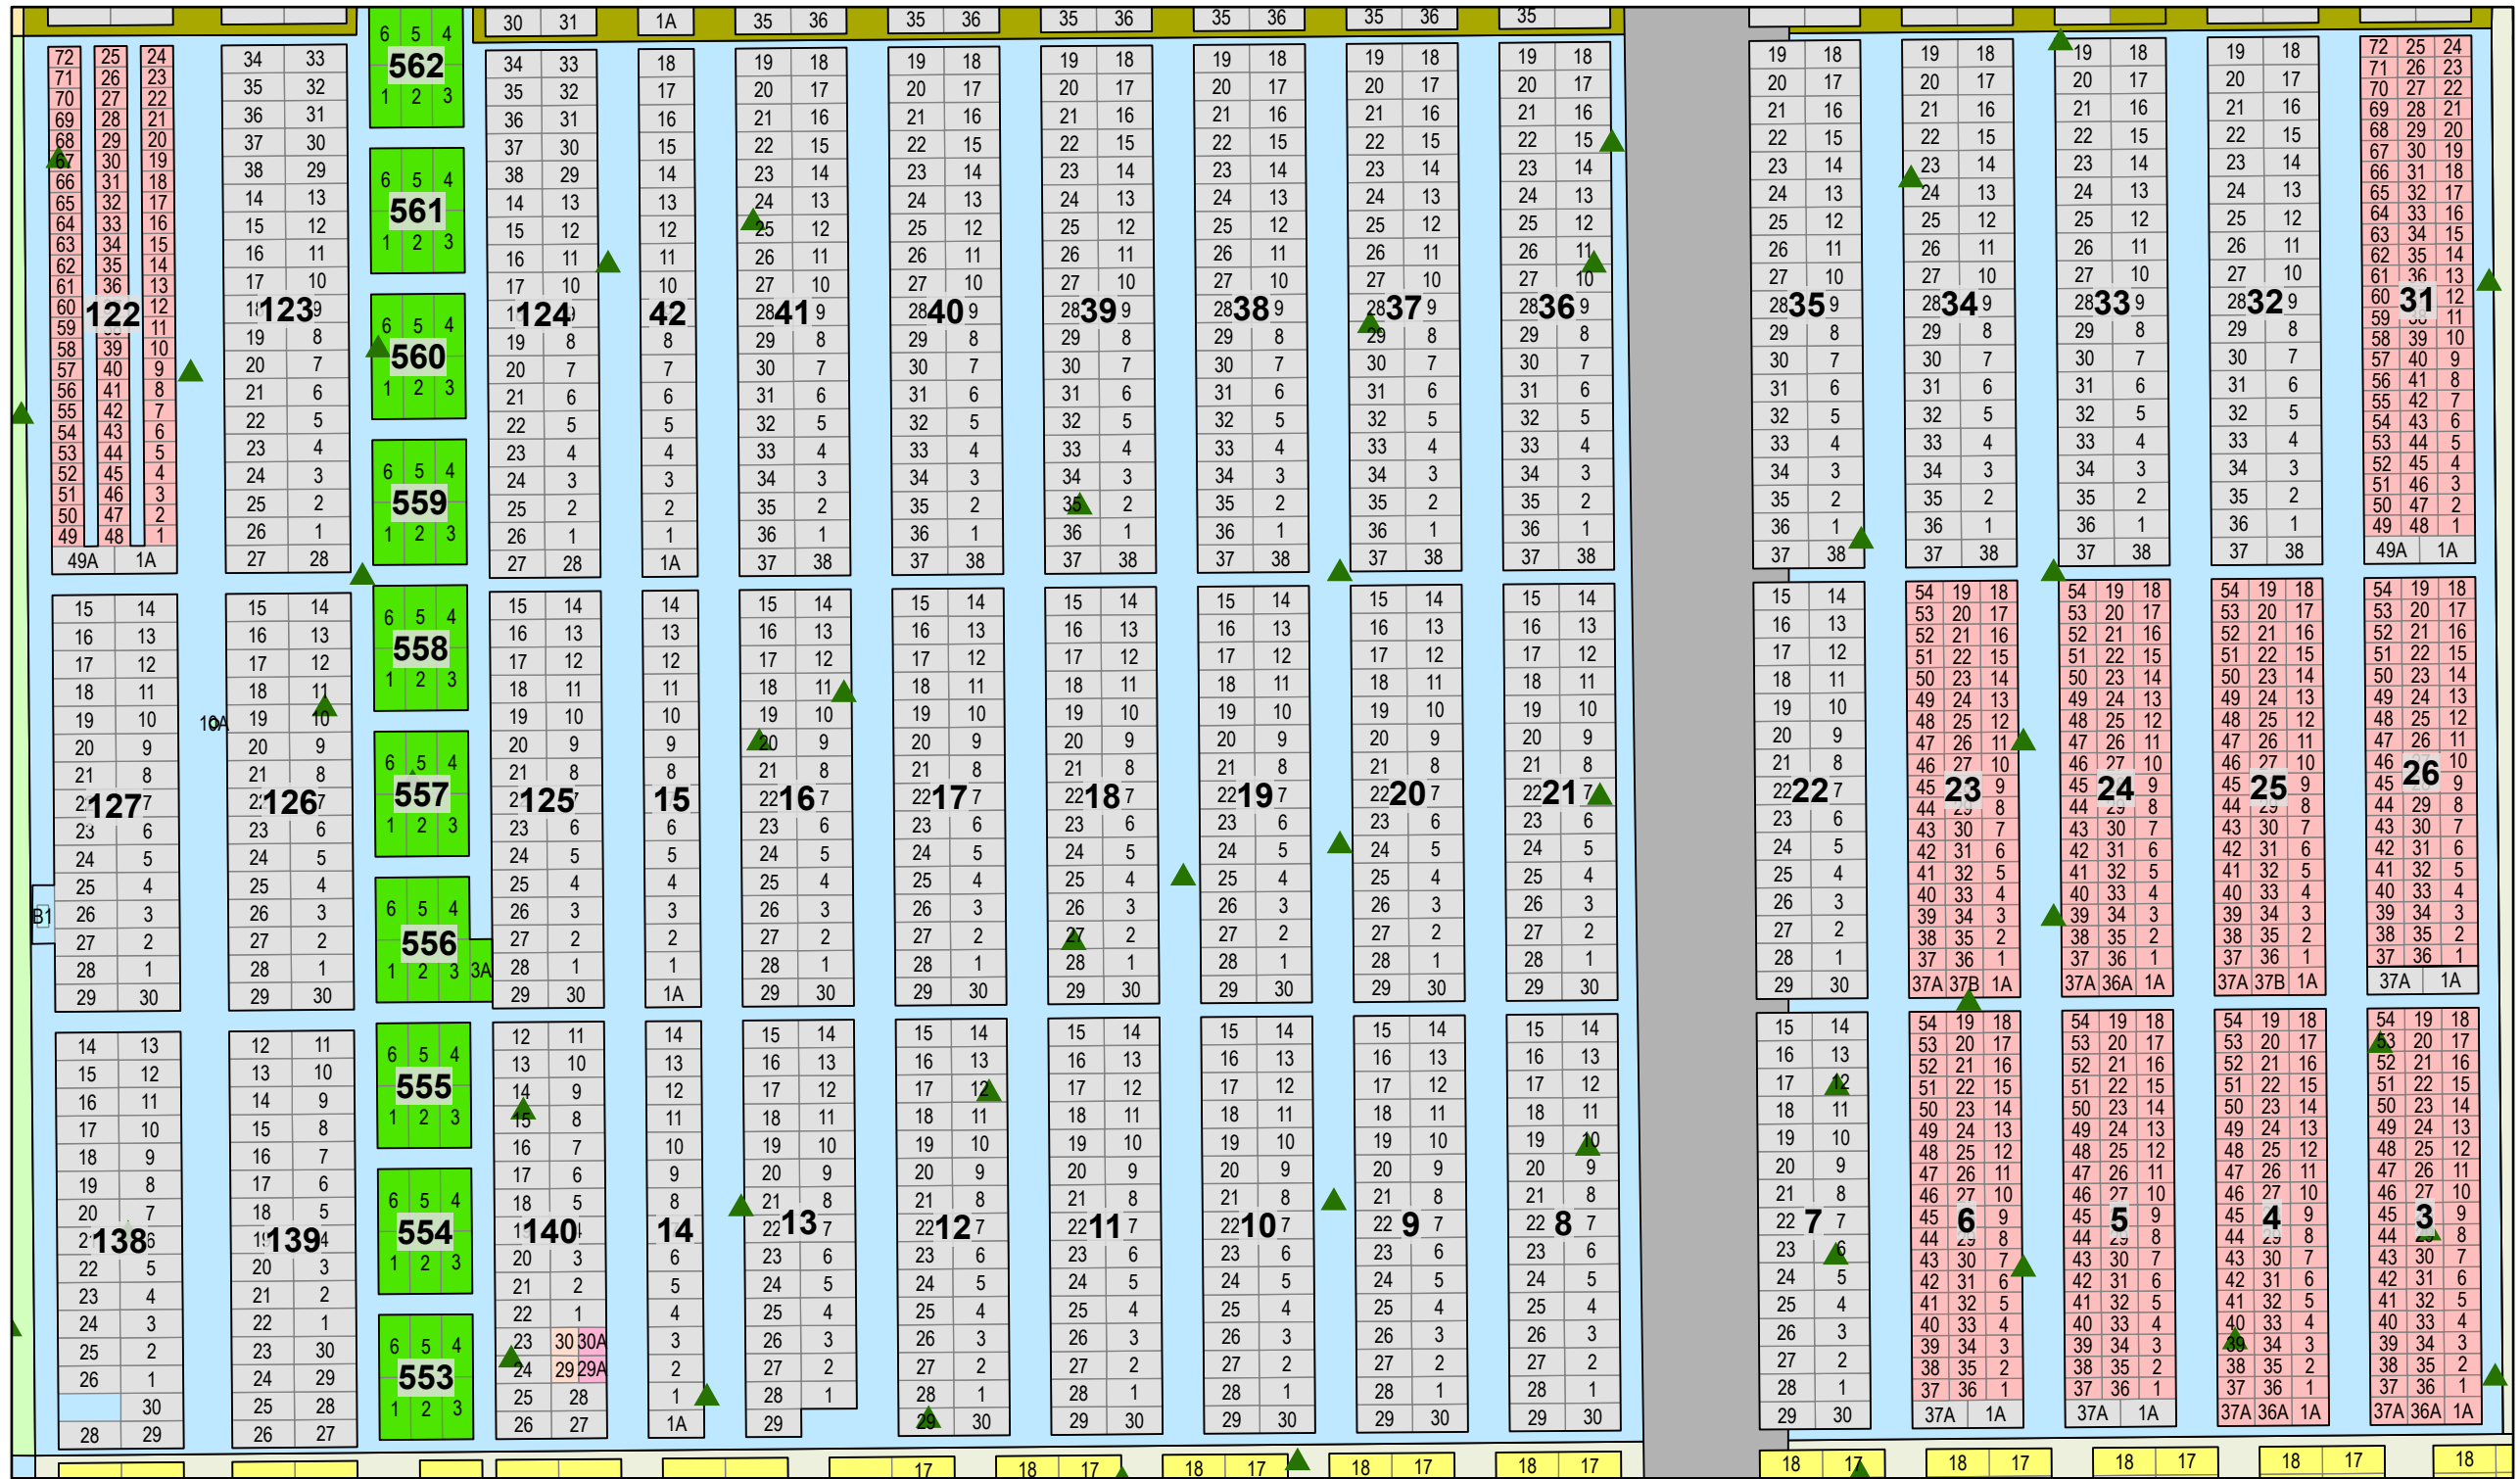

CARD 5

Beechmount Cemetery

Legend

- Upright Monument
- Flat Monument
- Child Plot
- Roadway
- Tree
- Card 5

Created: July 2009
Updated: June 2022
Data: City of Edmonton
Created by: Fire Rescue Services - Mapping Team

The City of Edmonton disclaims any liability for the use of this map. No reproduction of this map, in whole or in part, is permitted without express written consent of the City of Edmonton Fire Rescue Services.