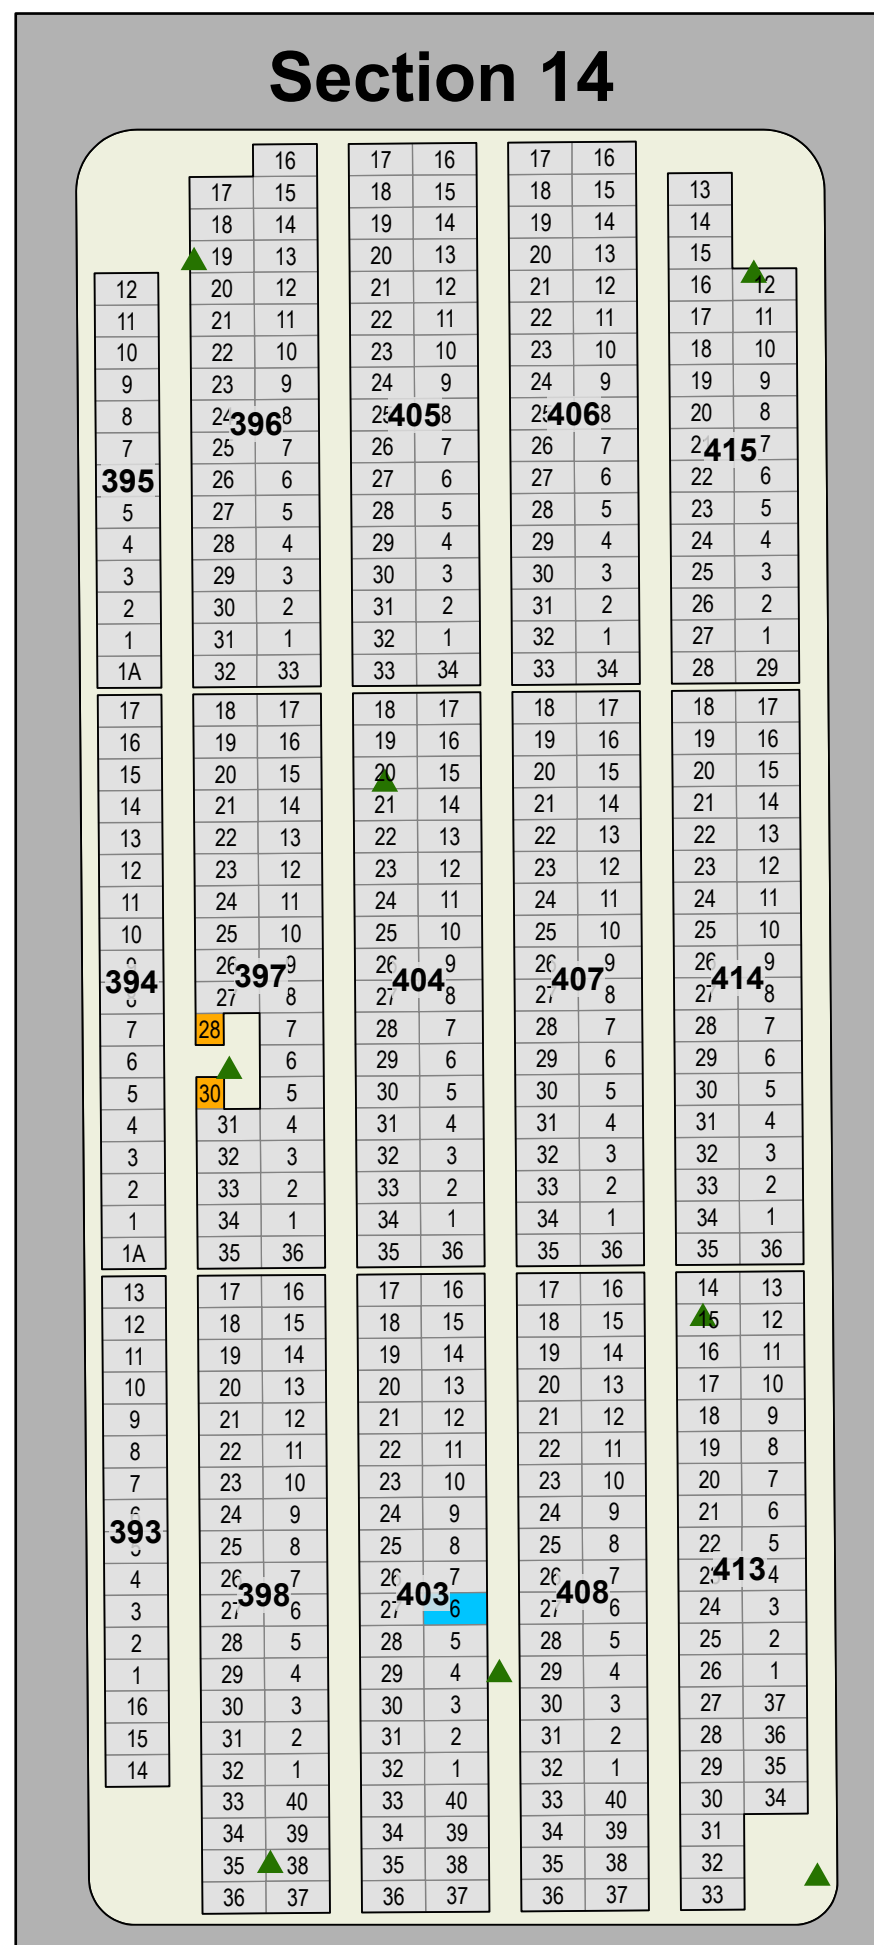

CARD 14 & 15

Beechmount Cemetery

Legend

- Upright Monument
- Cremation Plot For 2
- Cremation Plot For 6
- Roadway
- Tree

Created: July 2009
Updated: June 2022
Data: City of Edmonton
Created by: Fire Rescue Services - Mapping Team

The City of Edmonton disclaims any liability for the use of this map. No reproduction of this map, in whole or in part, is permitted without express written consent of the City of Edmonton Fire Rescue Services.