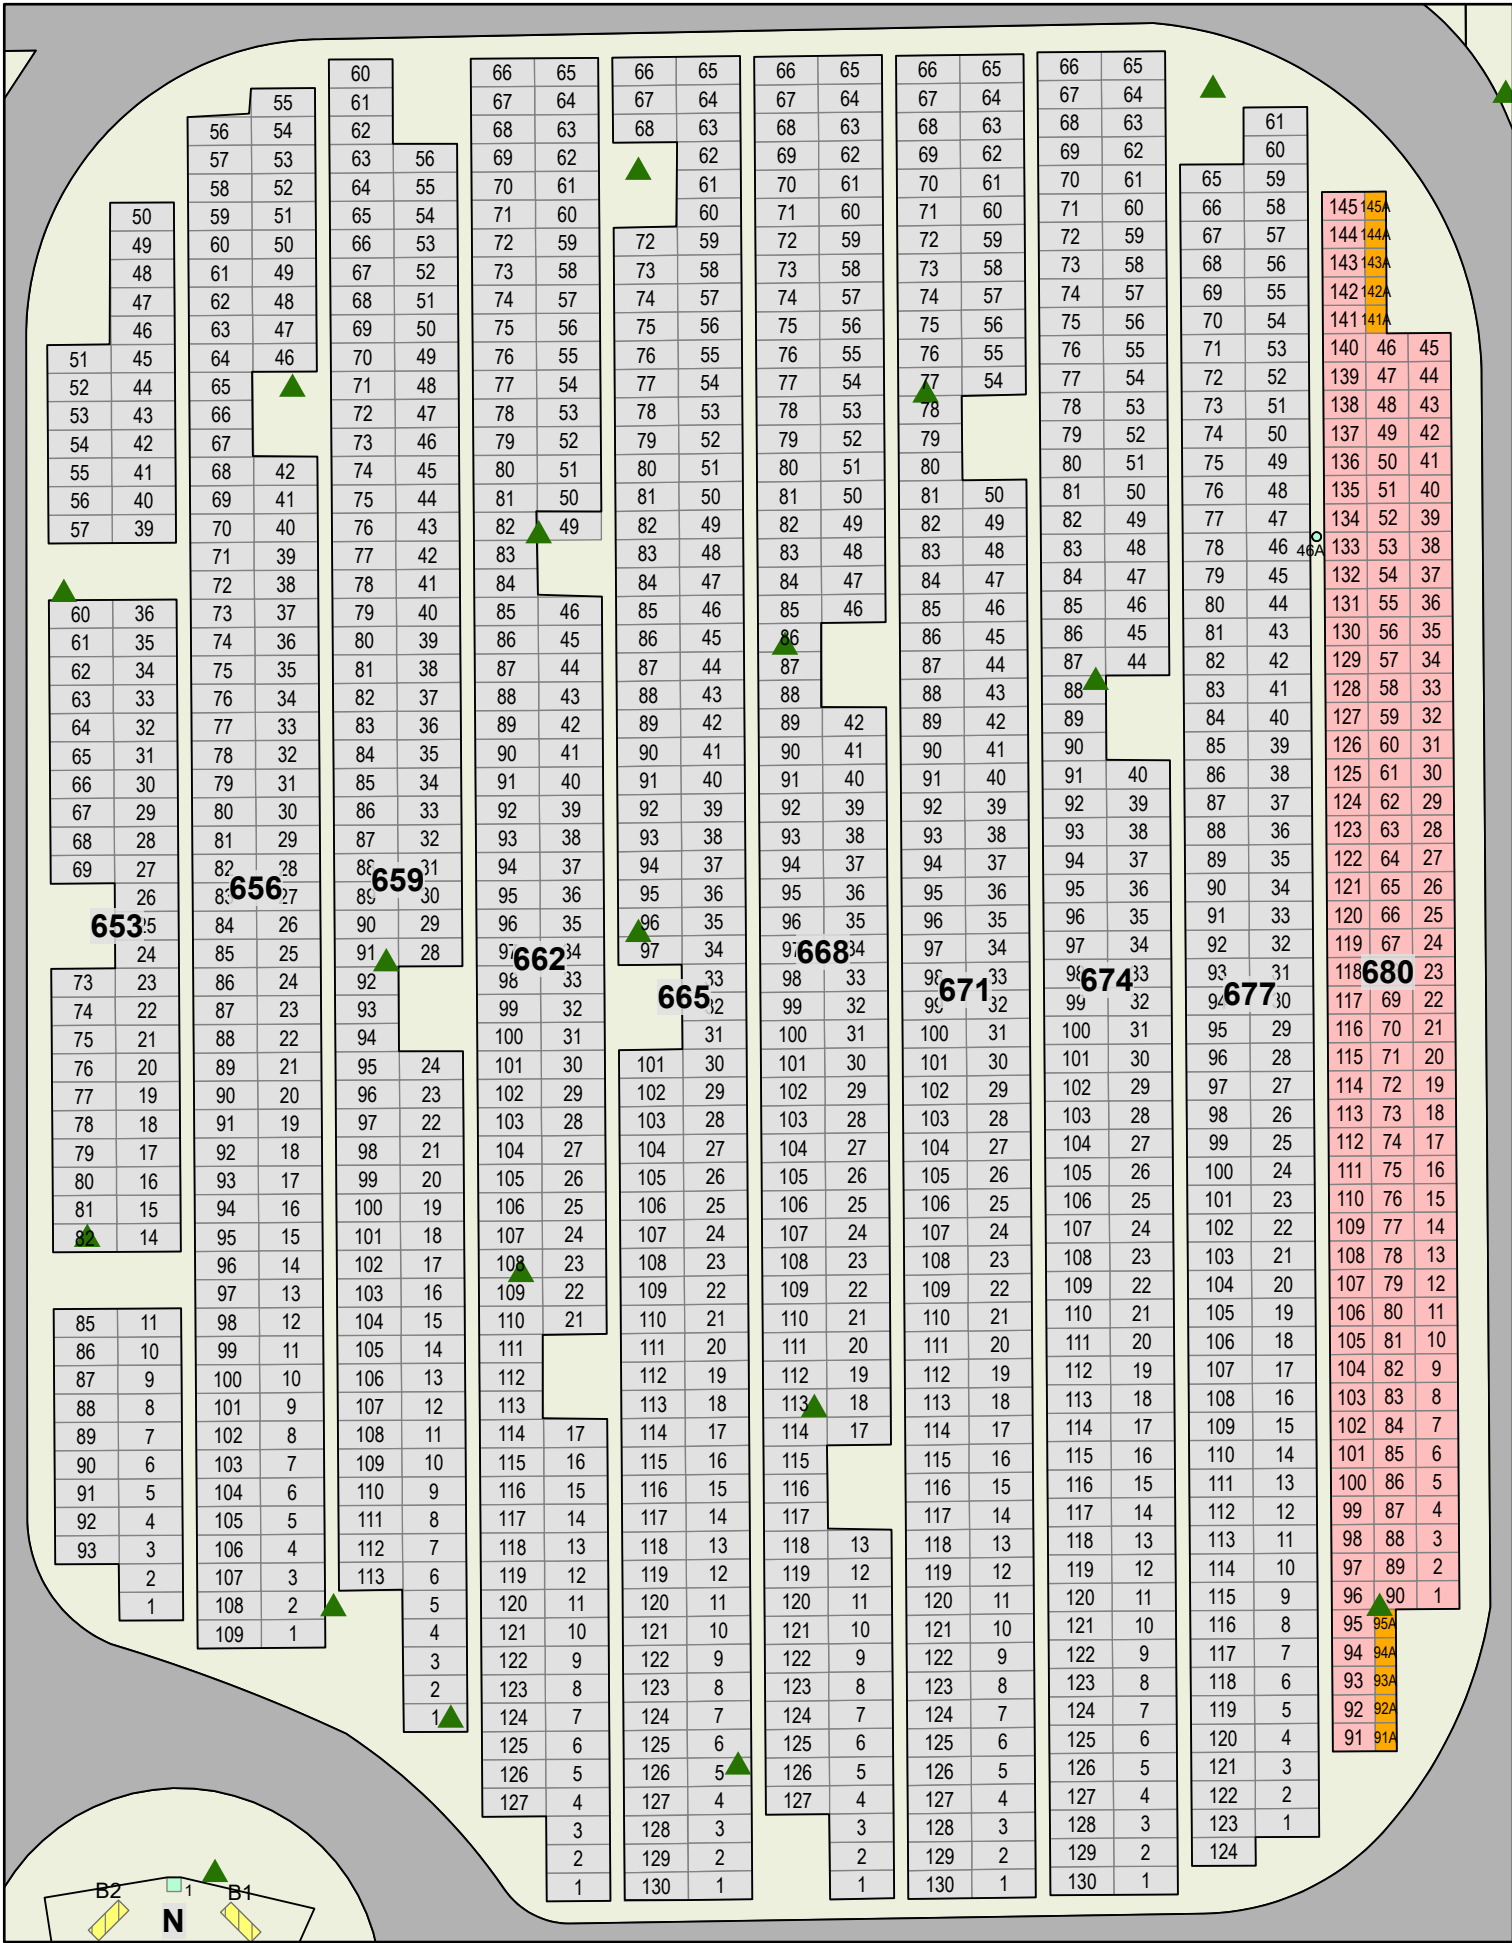

CARD 25

Beechmount Cemetery