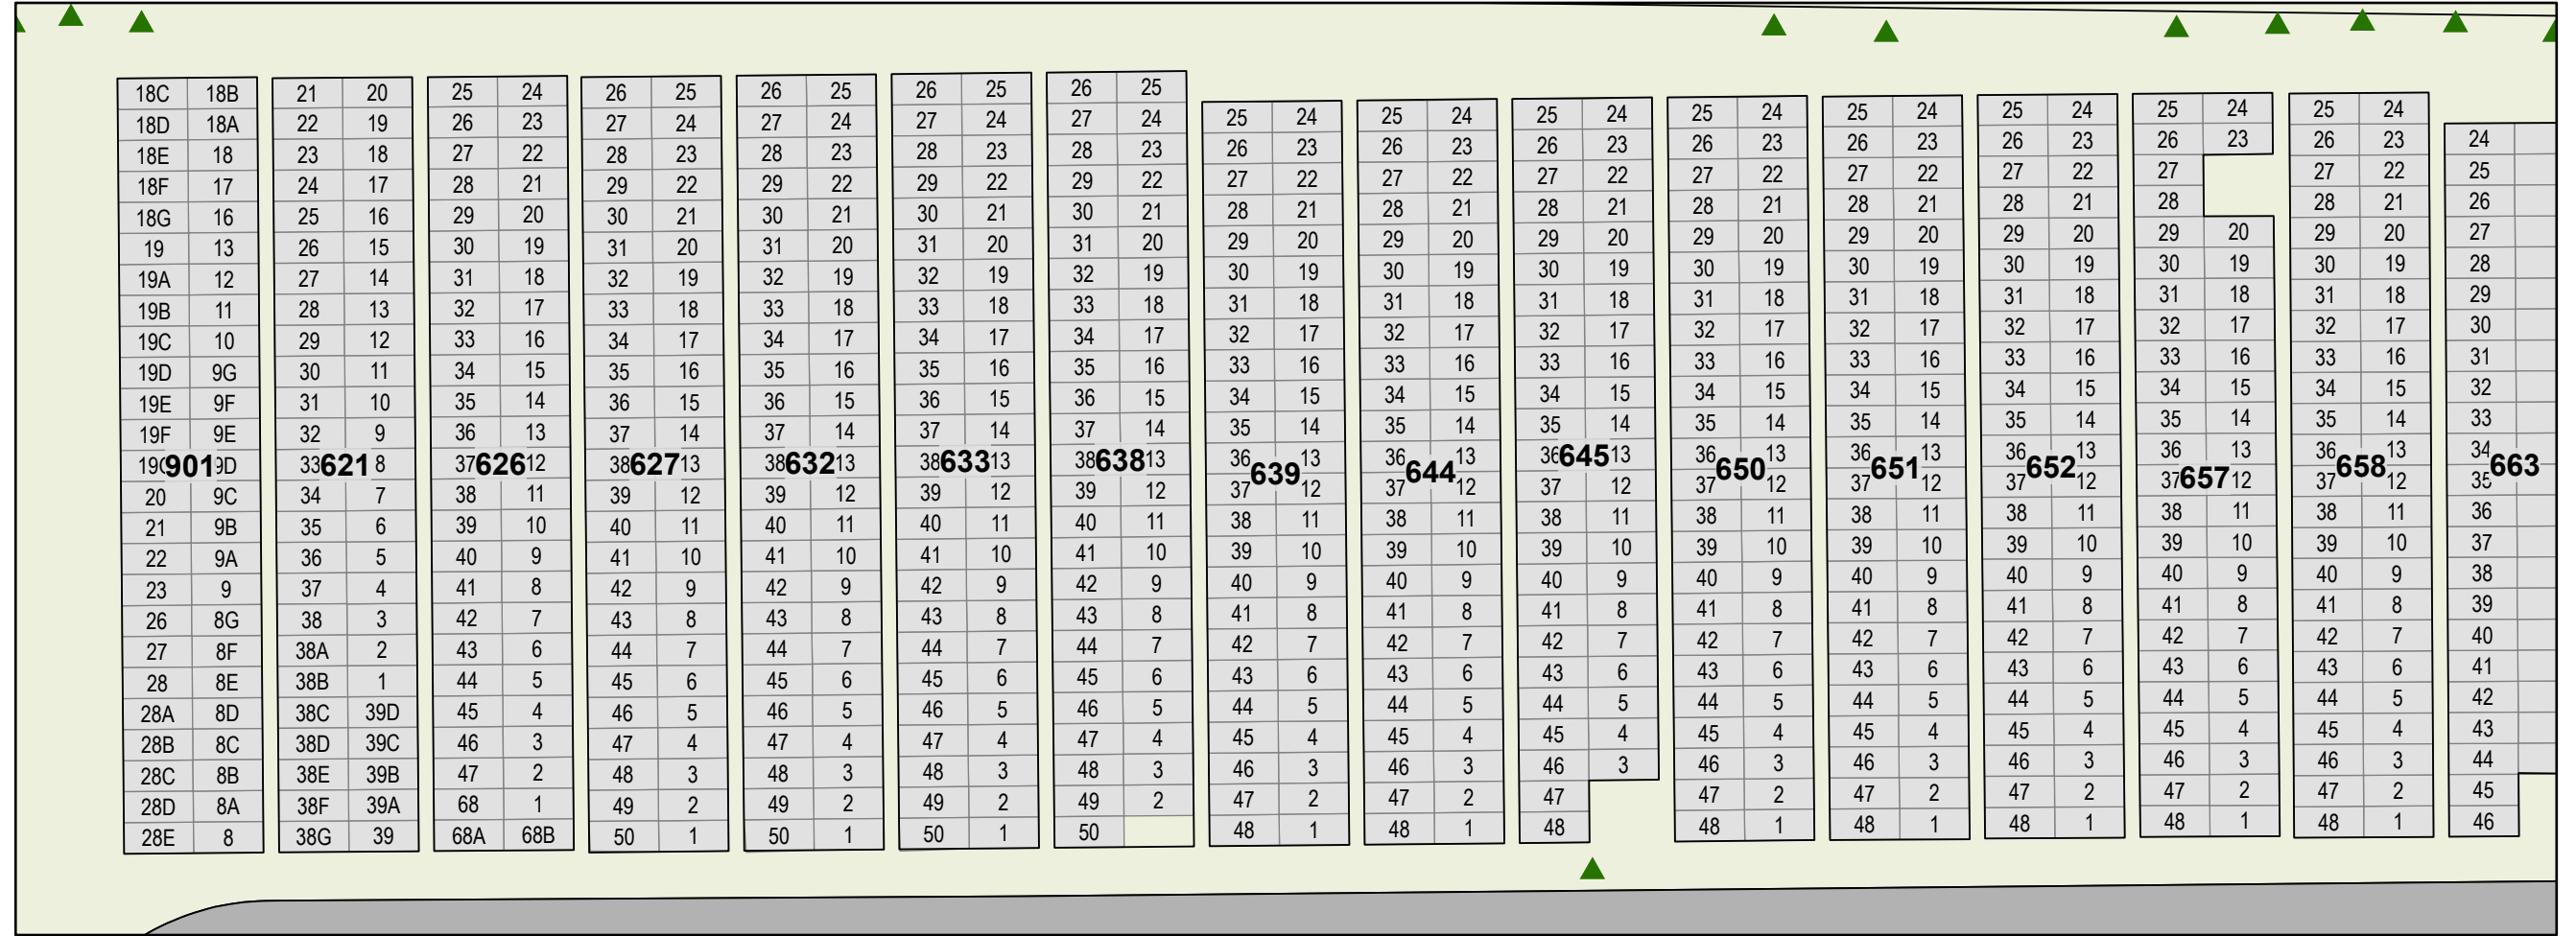

CARD 22

Beechmount Cemetery

Part A