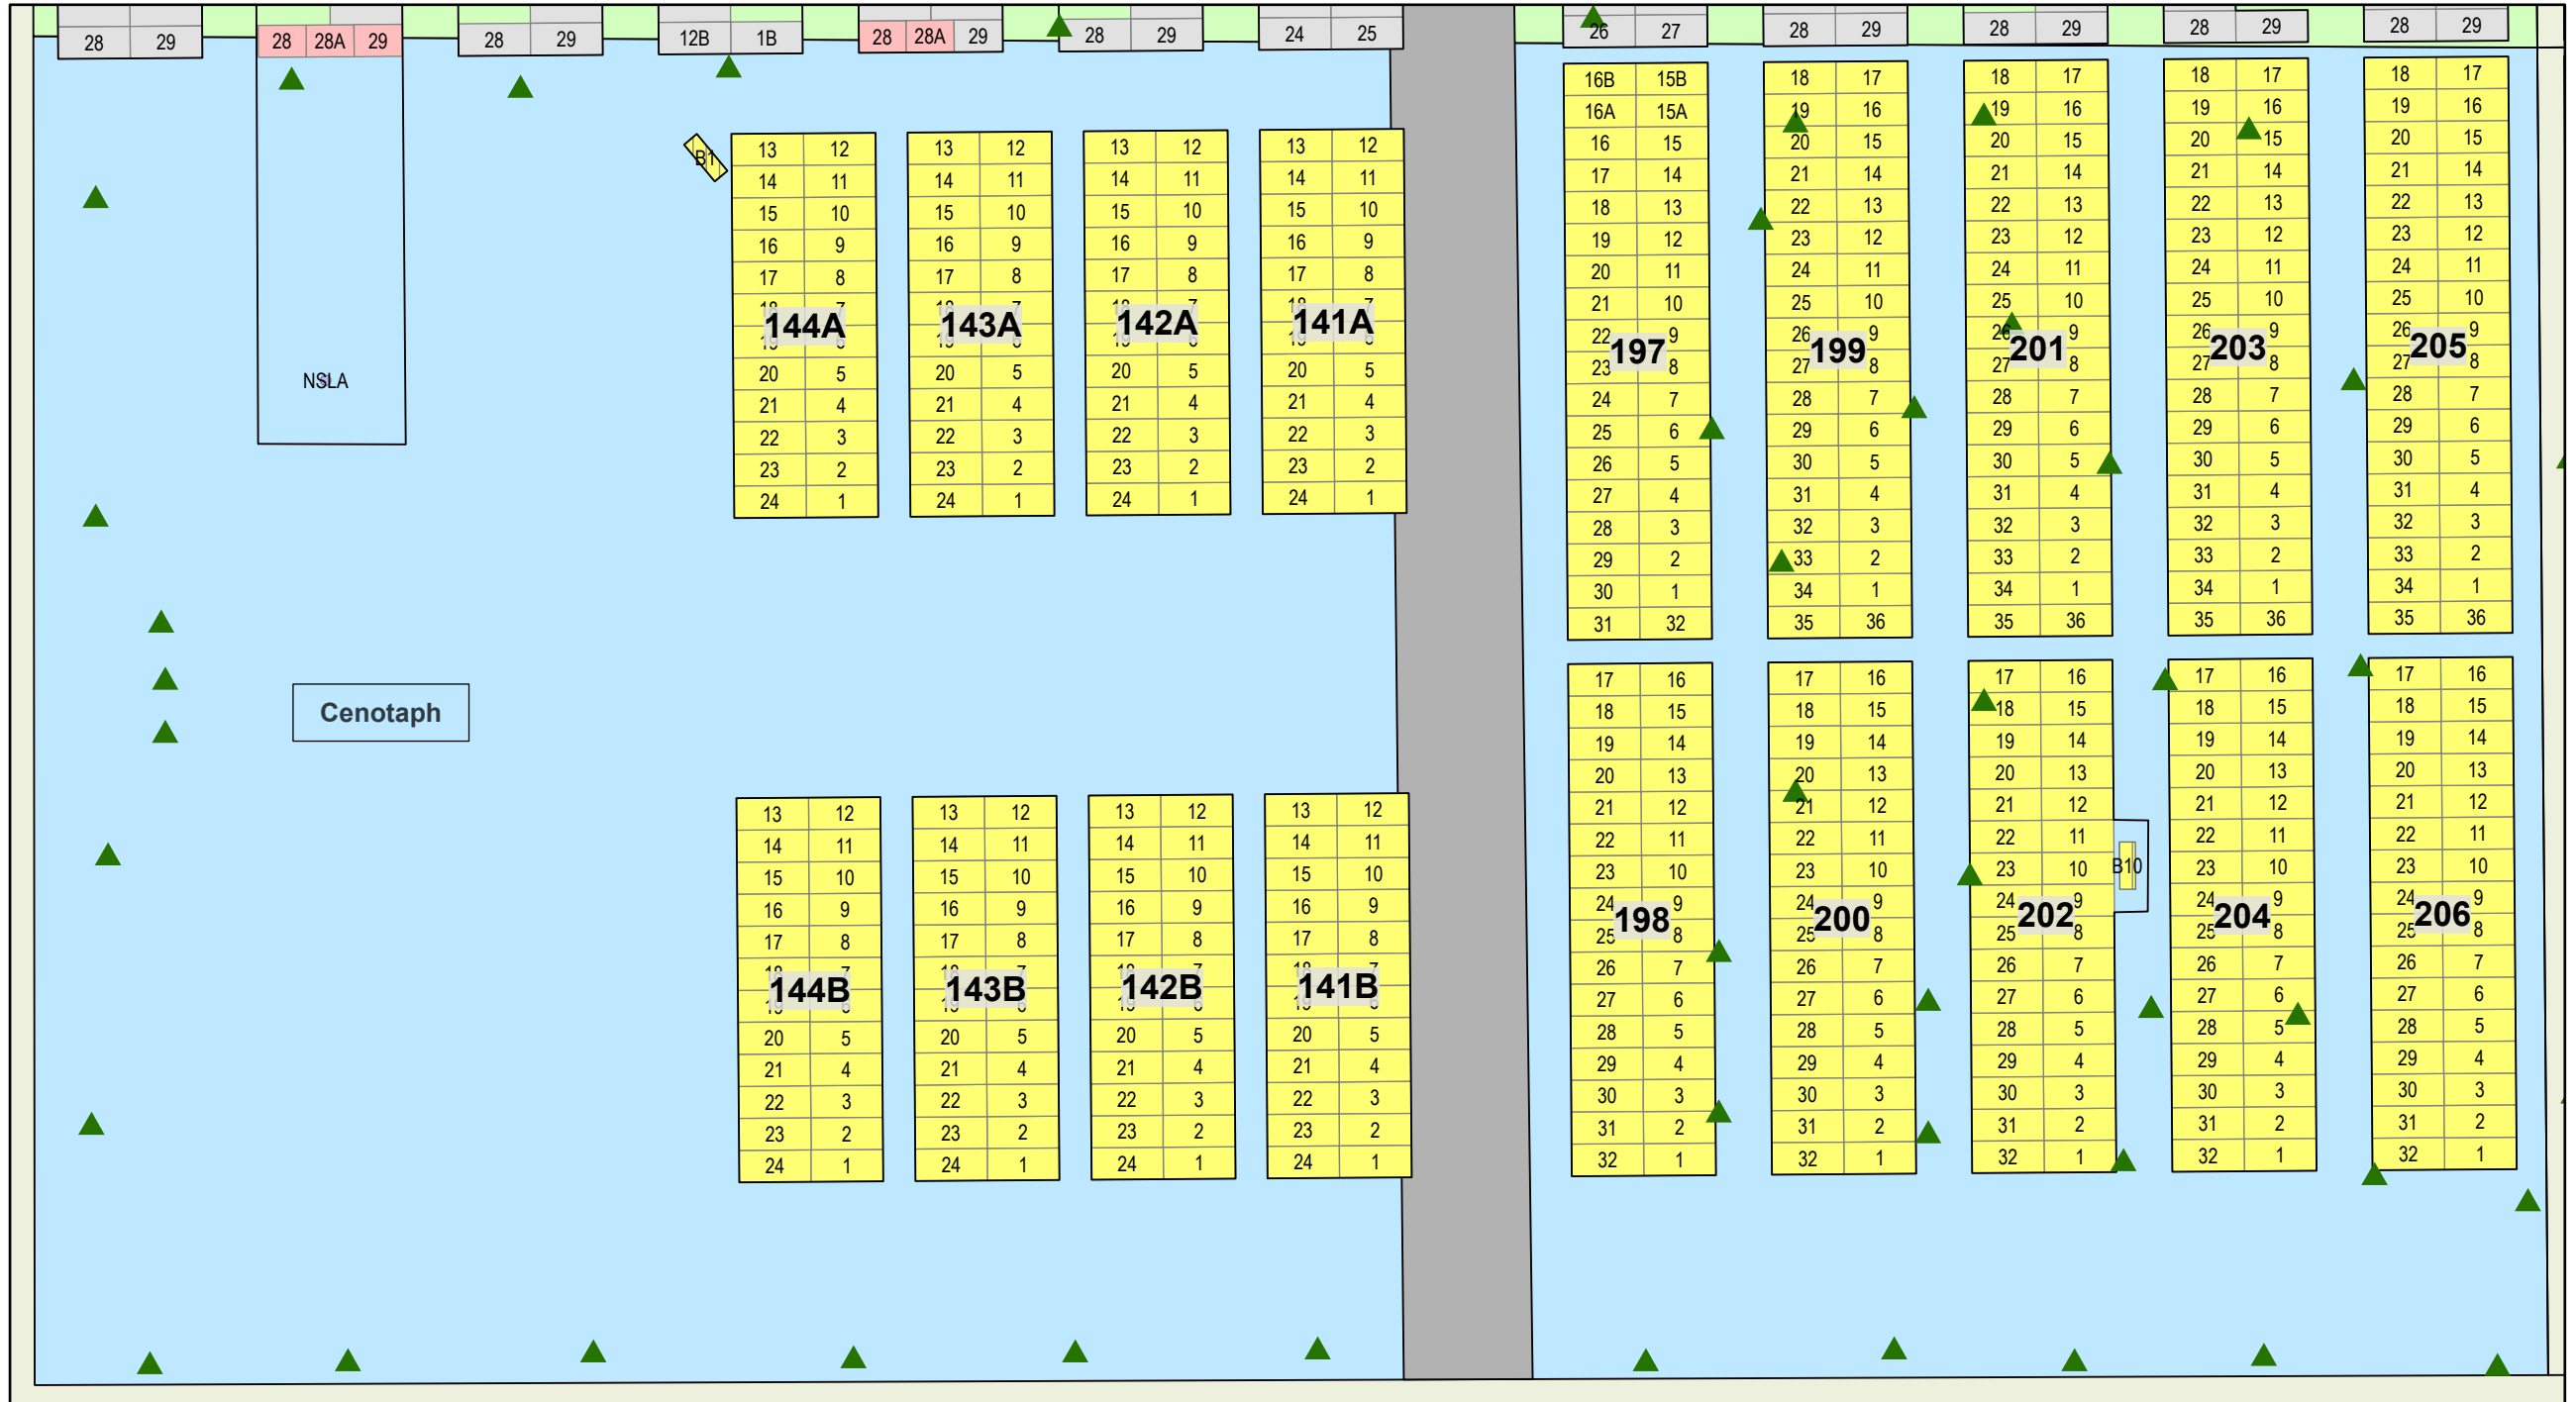

CARD 3

Beechmount Cemetery

Legend

- Upright Monument
- Child Plot
- Military Upright Monument
- Tree
- Roadway

Created: July 2009
Updated: June 2022
Data: City of Edmonton
Created by: Fire Rescue Services - Mapping Team

The City of Edmonton disclaims any liability for the use of this map. No reproduction of this map, in whole or in part, is permitted without express written consent of the City of Edmonton Fire Rescue Services.