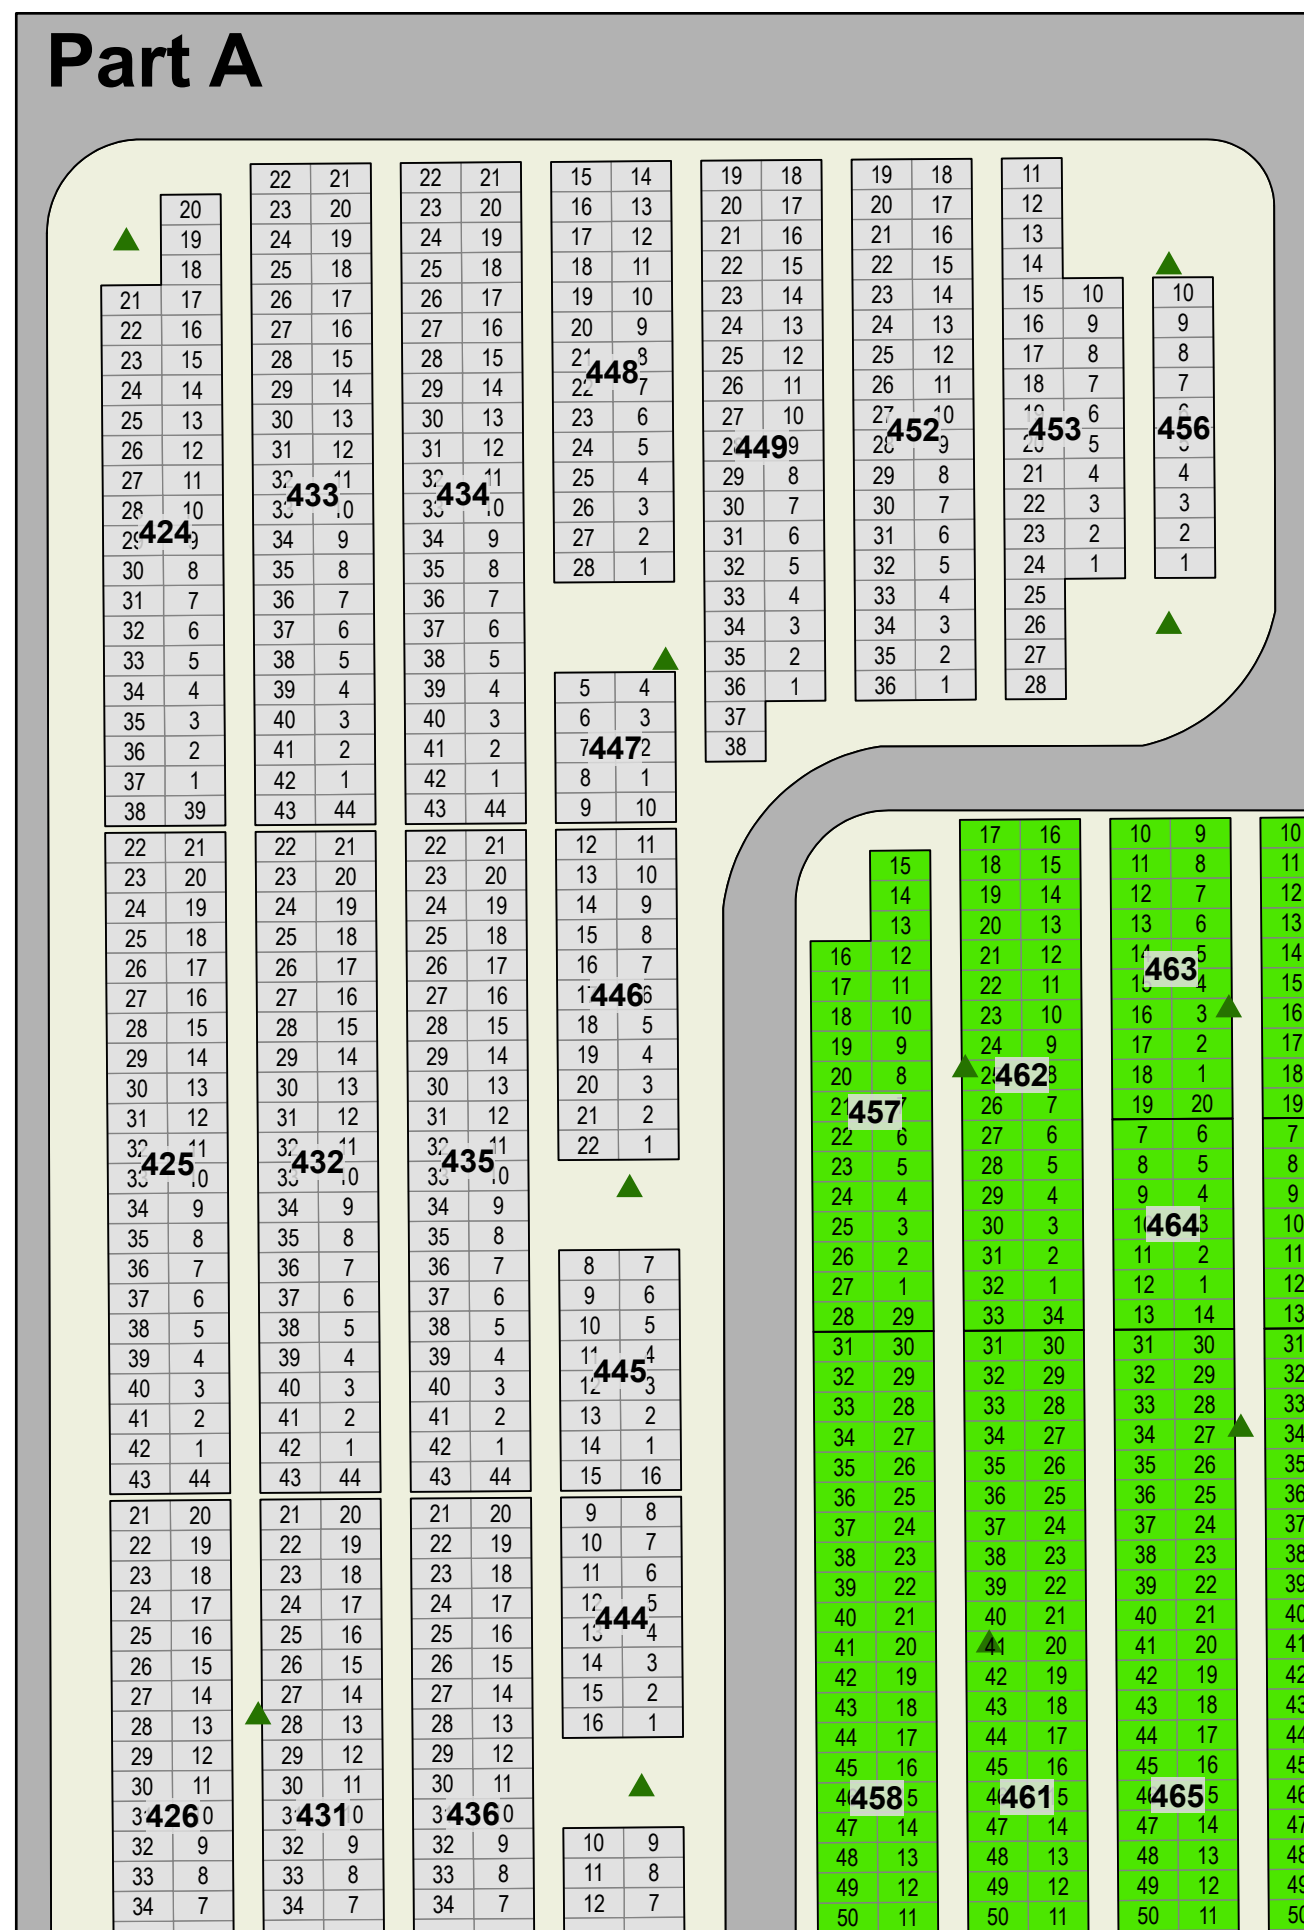

CARD 17

Beechmount Cemetery

1. **Legend**
2. Upright Monument
   - Flat Monument
   - Roadway
   - Tree

Created: July 2009
Updated: June 2022
Data: City of Edmonton
Created by: Fire Rescue Services - Mapping Team

The City of Edmonton disclaims any liability for the use of this map. No reproduction of this map, in whole or in part, is permitted without express written consent of the City of Edmonton Fire Rescue Services.