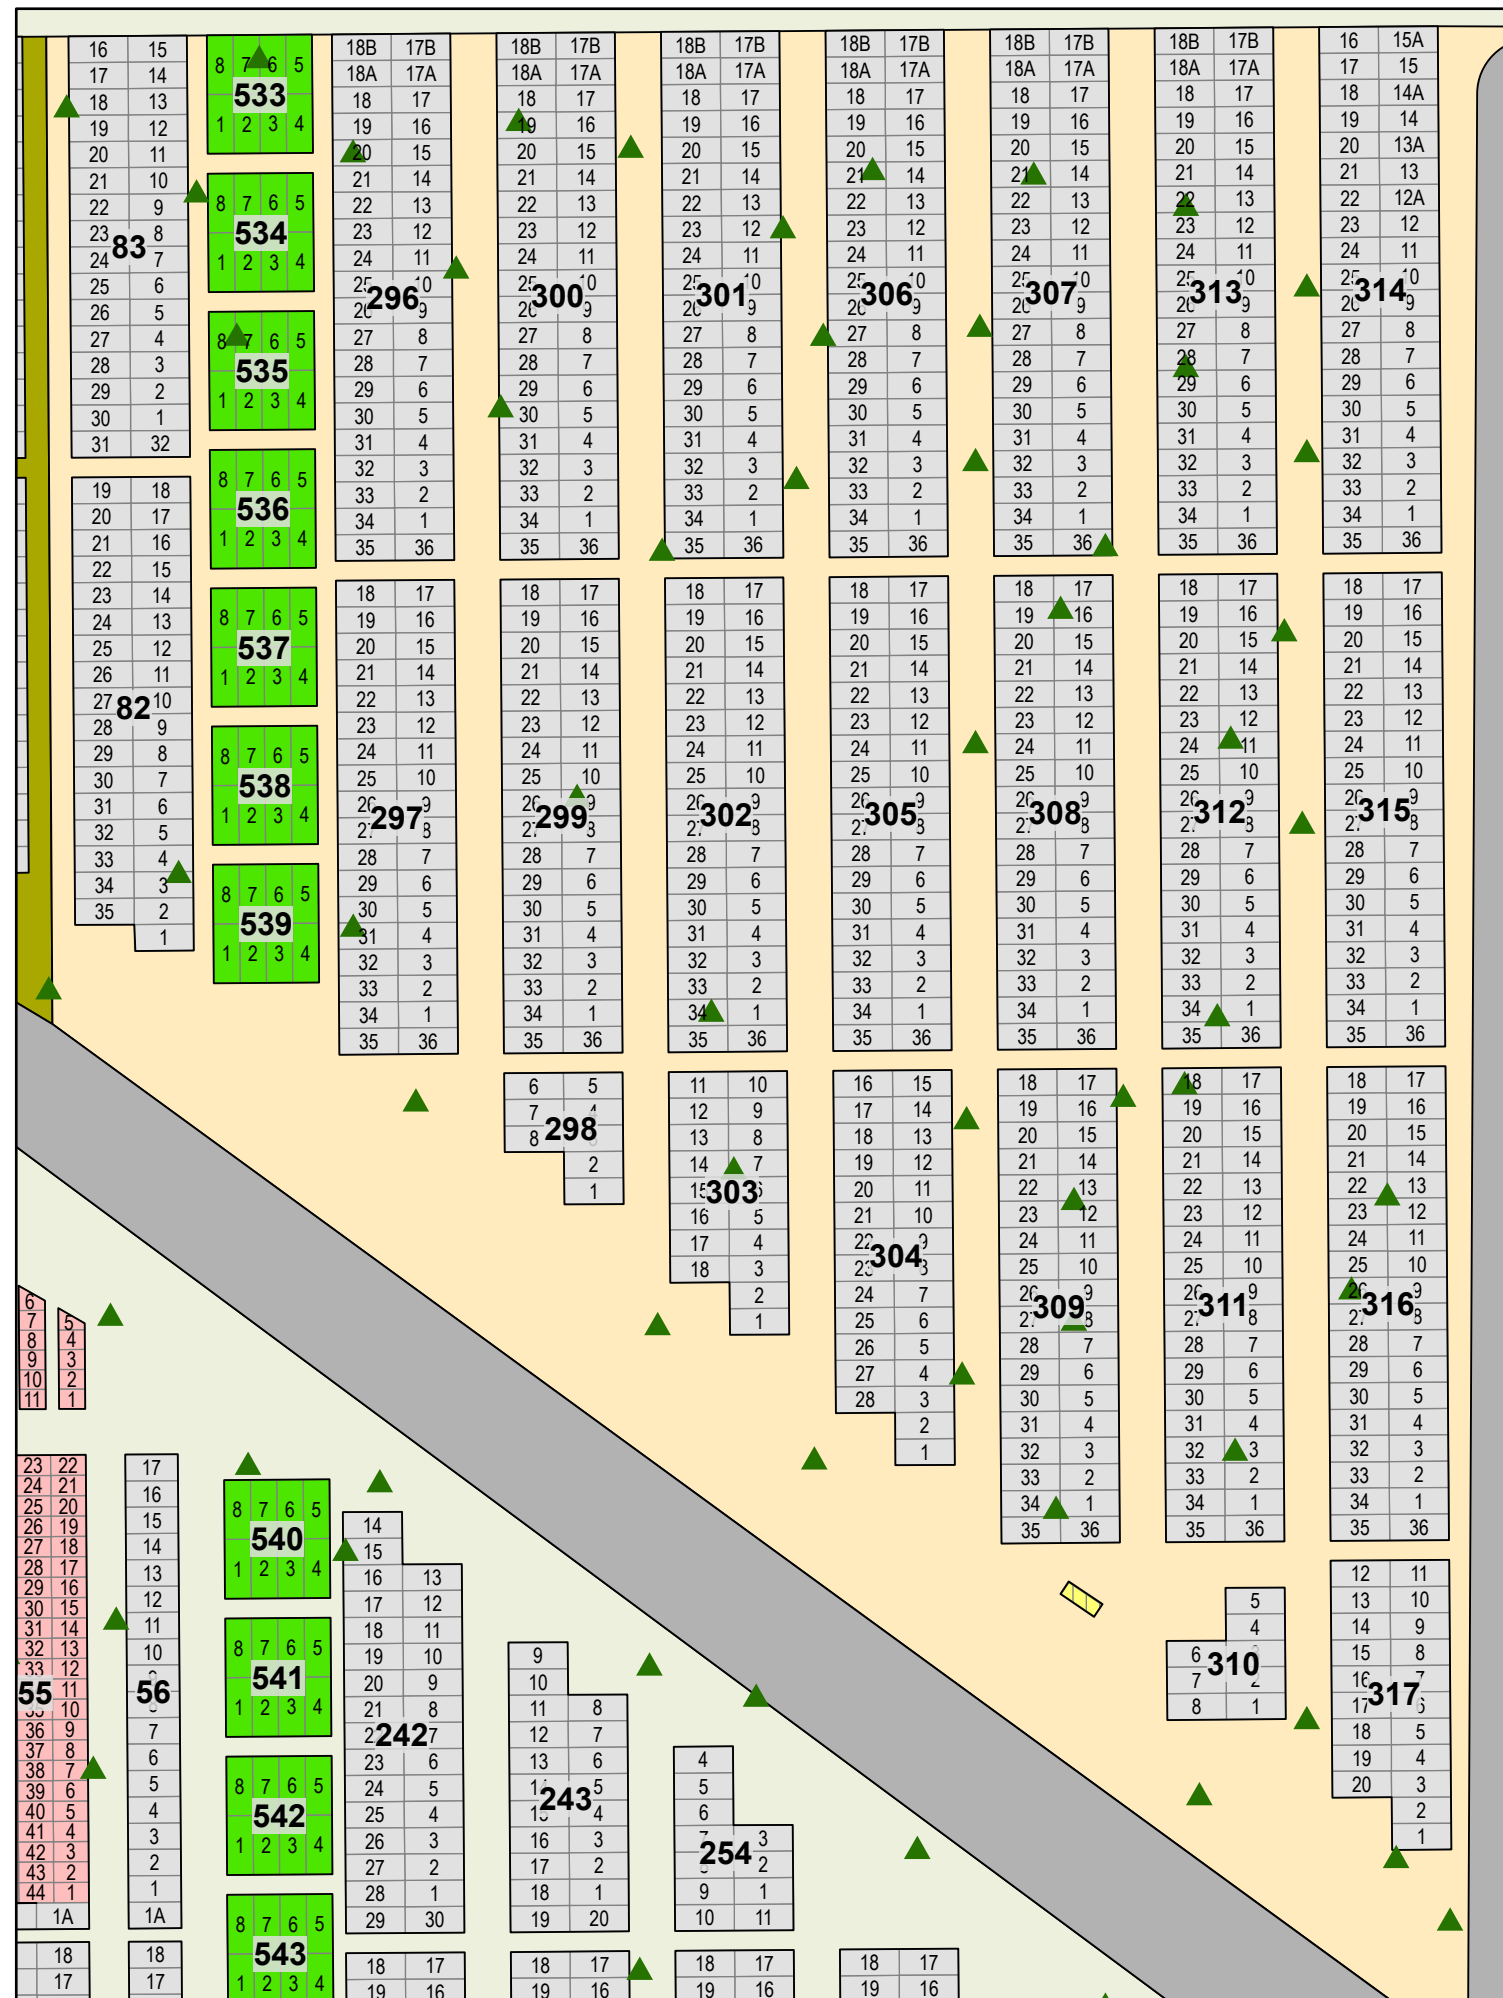

CARD 11

Beechmount Cemetery