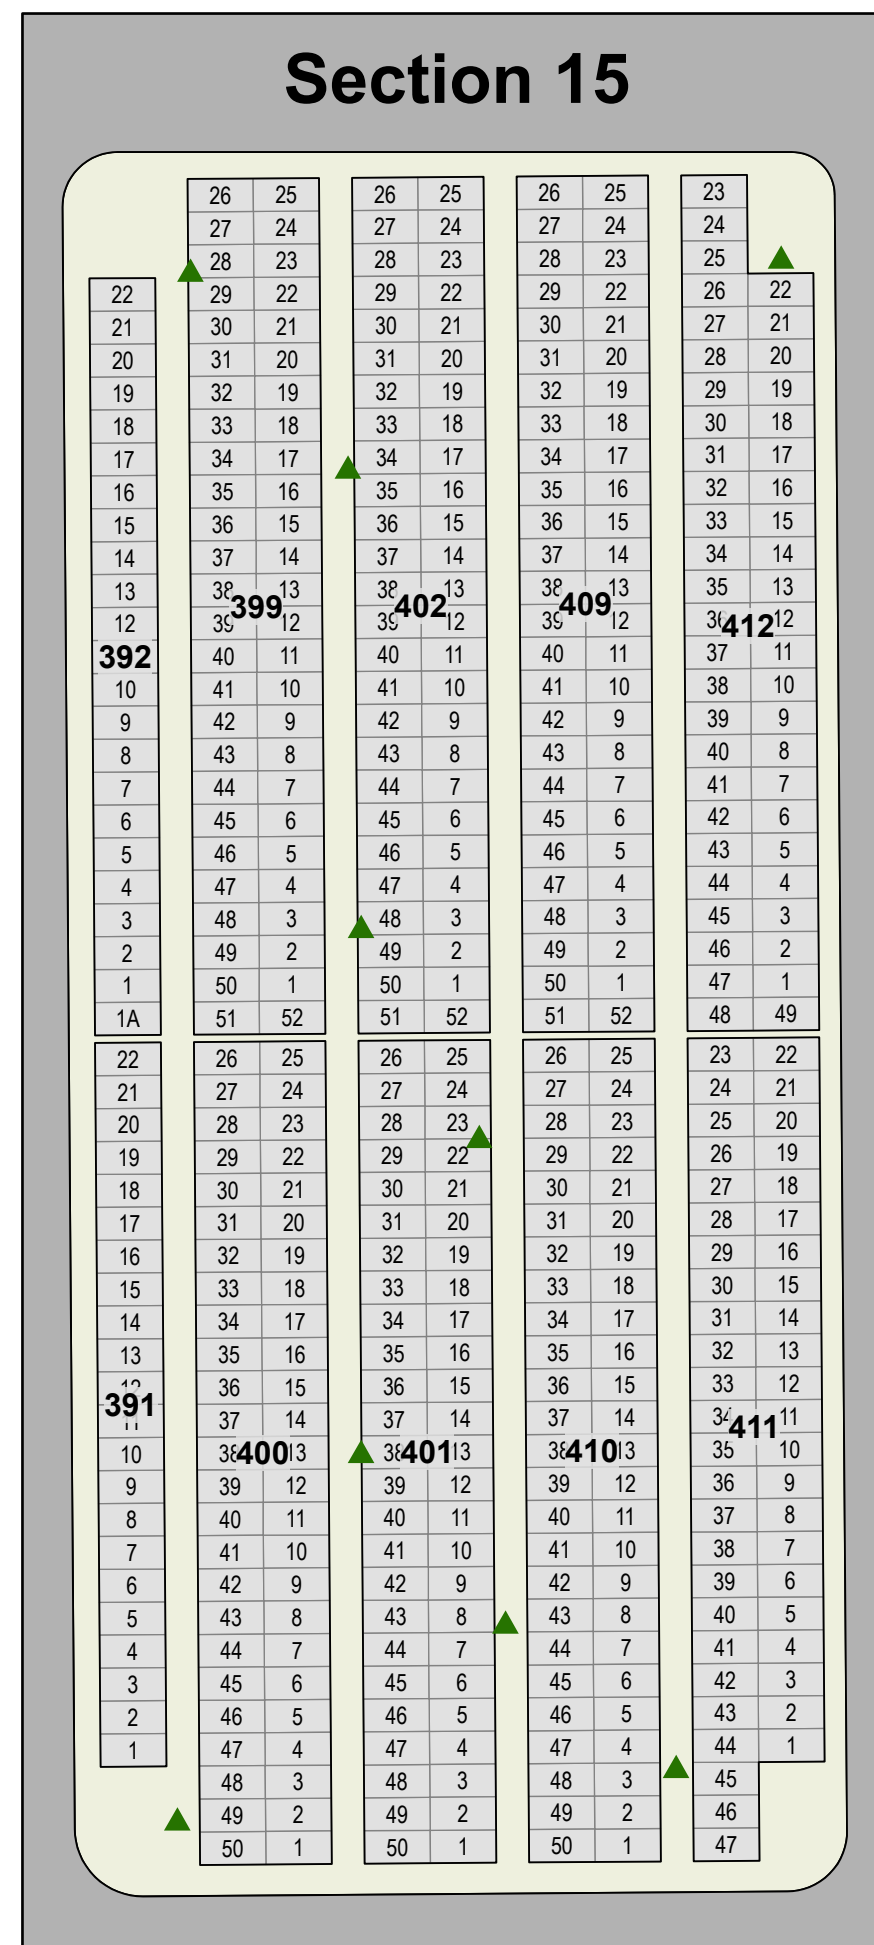

CARD 14 & 15

Beechmount Cemetery

Legend

- Upright Monument
- Cremation Plot For 2
- Cremation Plot For 6
- Roadway
- Tree

Created: July 2009
Updated: June 2022
Data: City of Edmonton
Created by: Fire Rescue Services - Mapping Team

The City of Edmonton disclaims any liability for the use of this map. No reproduction of this map, in whole or in part, is permitted without express written consent of the City of Edmonton Fire Rescue Services.