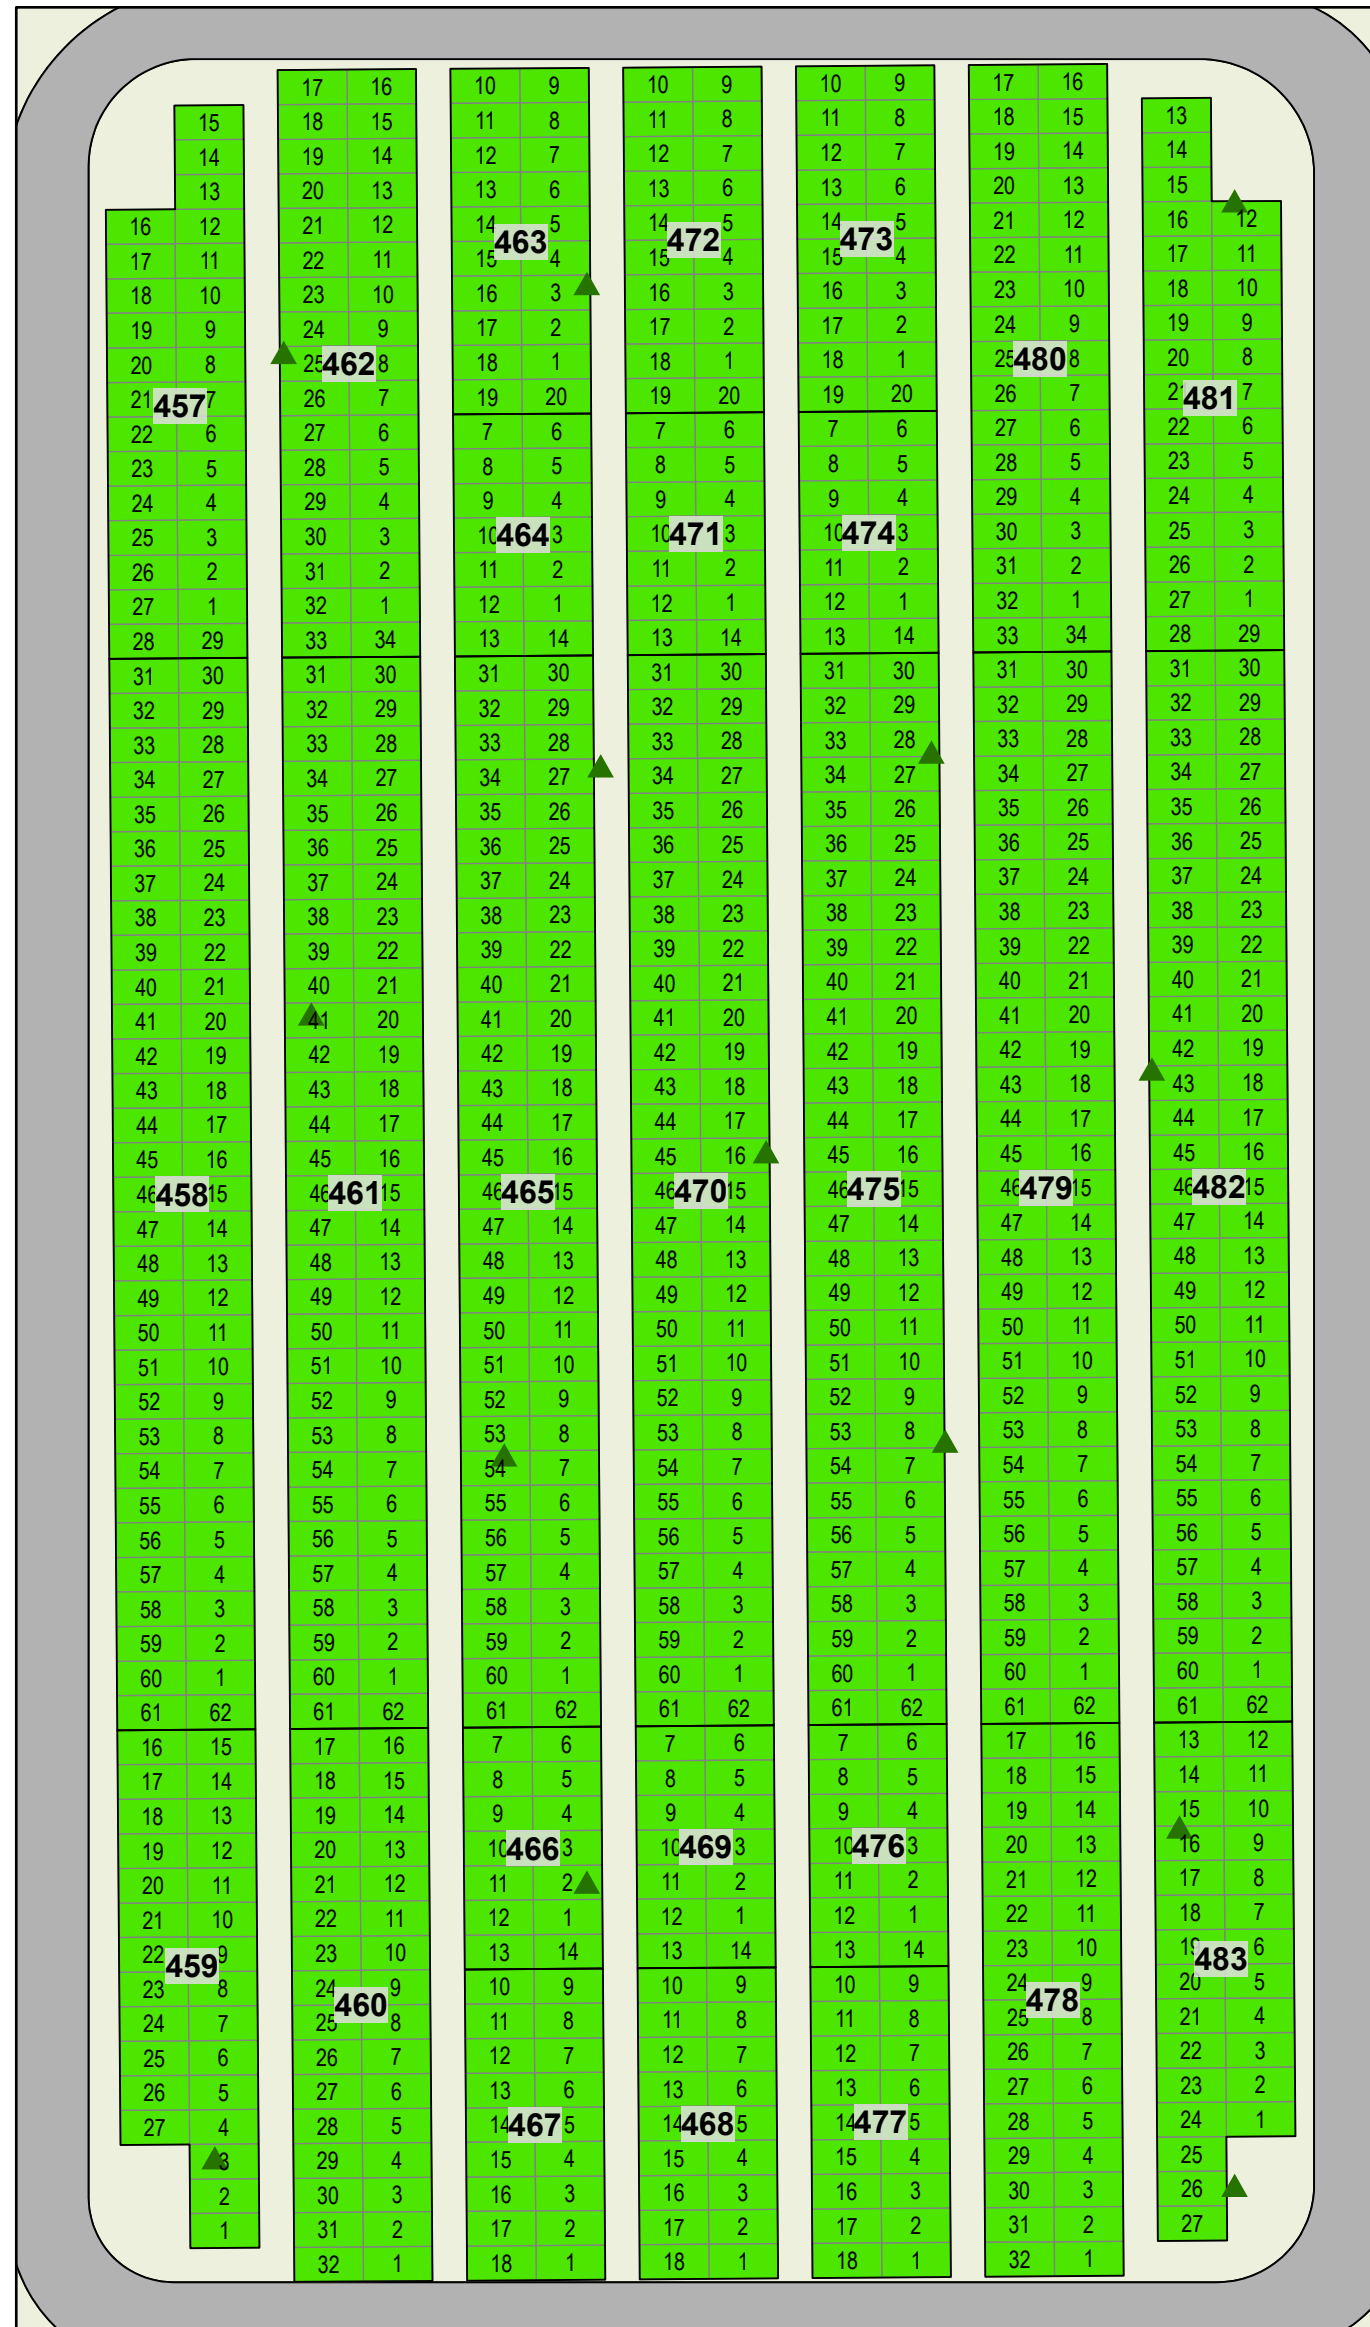

CARD 19 Beechmount Cemetery

Legend

- Flat Monument
- Roadway
- Tree