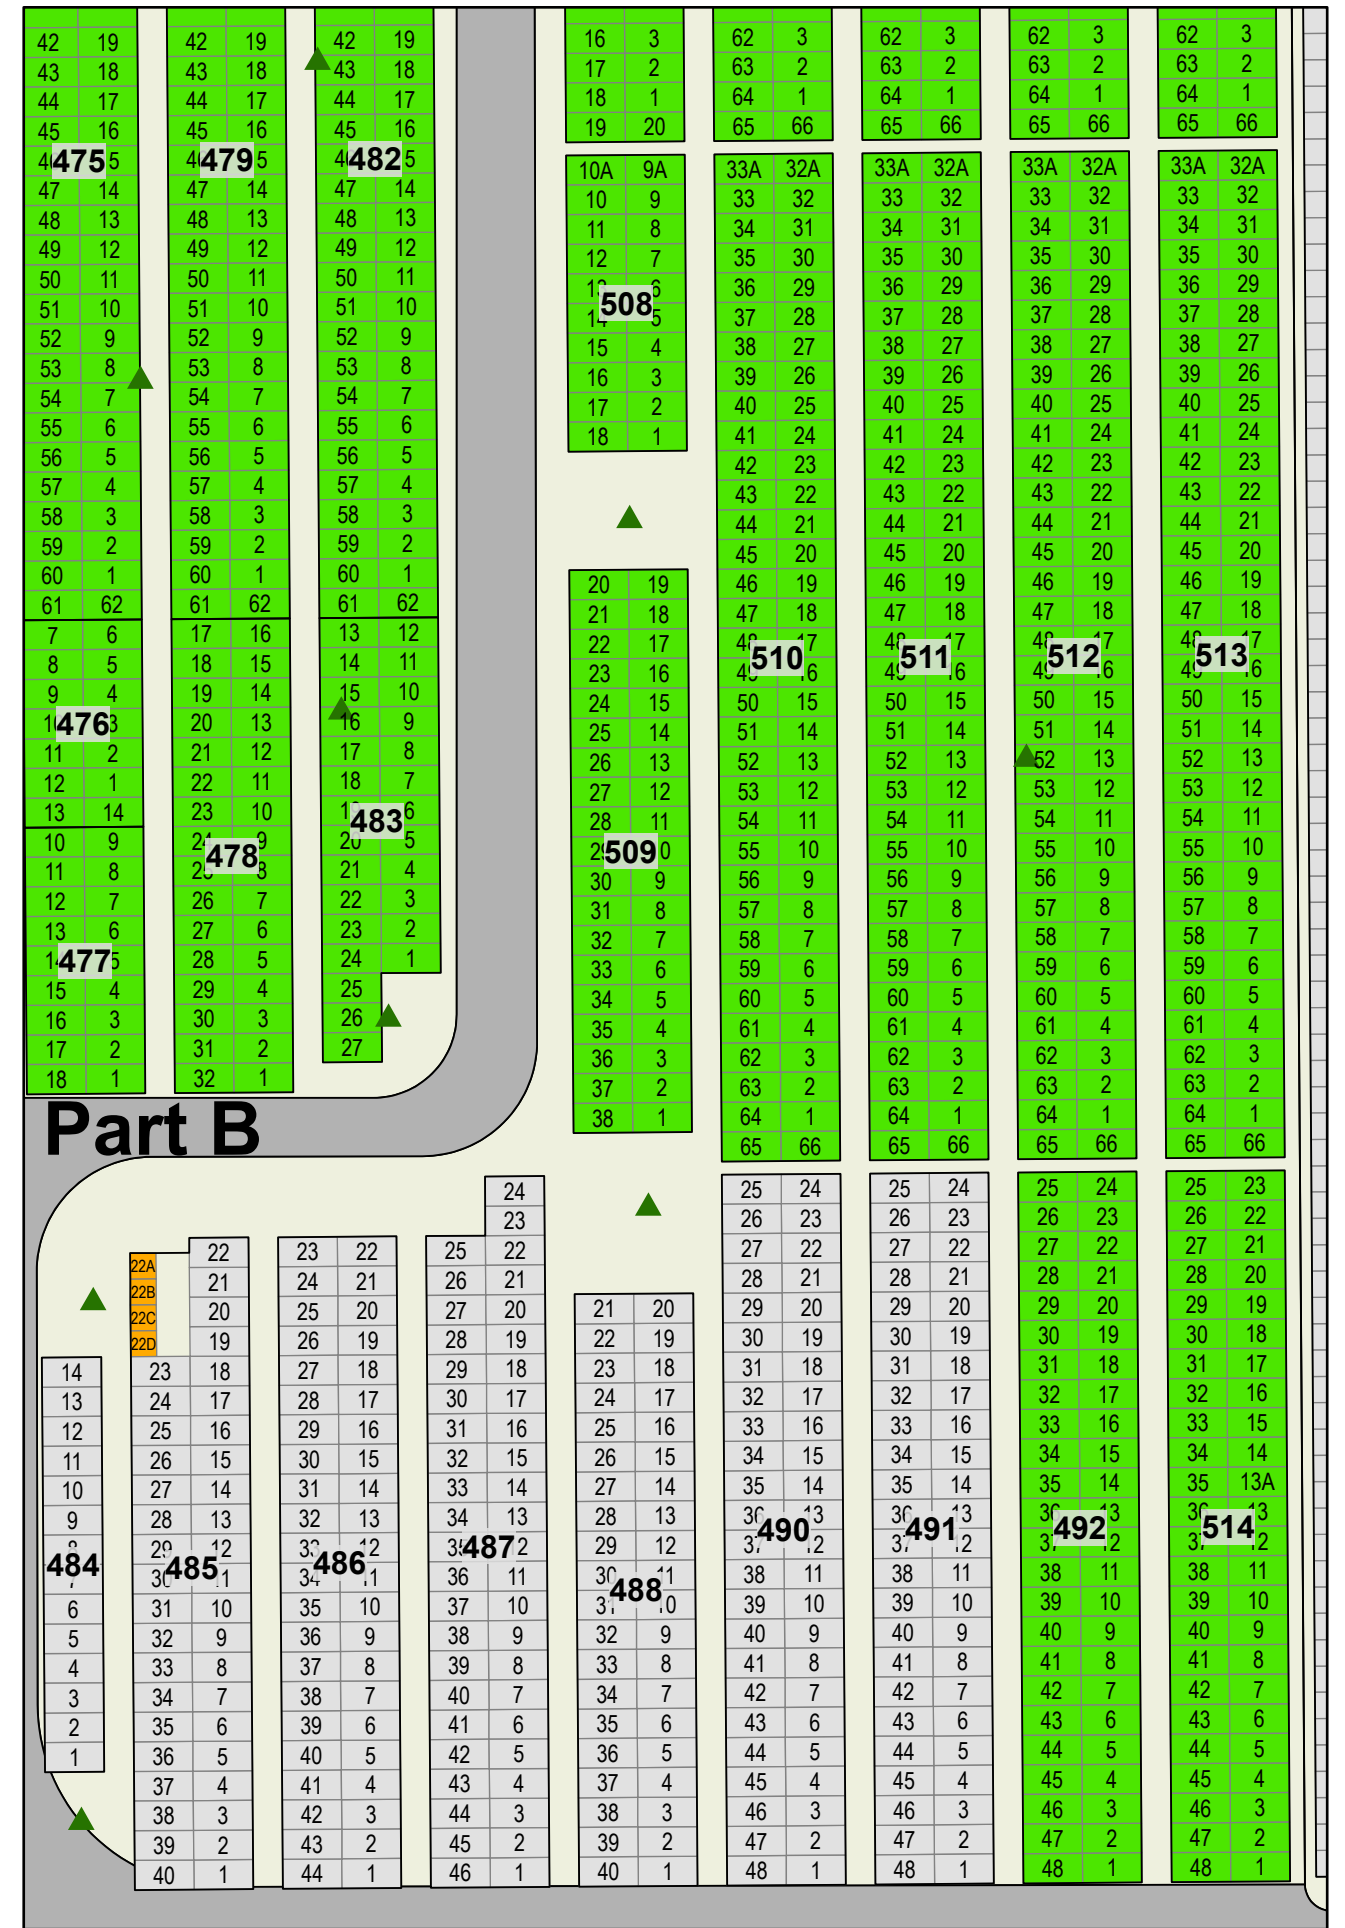

CARD 18

Beechmount Cemetery

1. **Legend**
2. Upright Monument
   - Flat Monument
   - Cremation Plot
   - Roadway
   - Tree

Created: July 2009
Updated: June 2022
Data: City of Edmonton
Created by: Fire Rescue Services - Mapping Team

The City of Edmonton disclaims any liability for the use of this map. No reproduction of this map, in whole or in part, is permitted without express written consent of the City of Edmonton Fire Rescue Services.