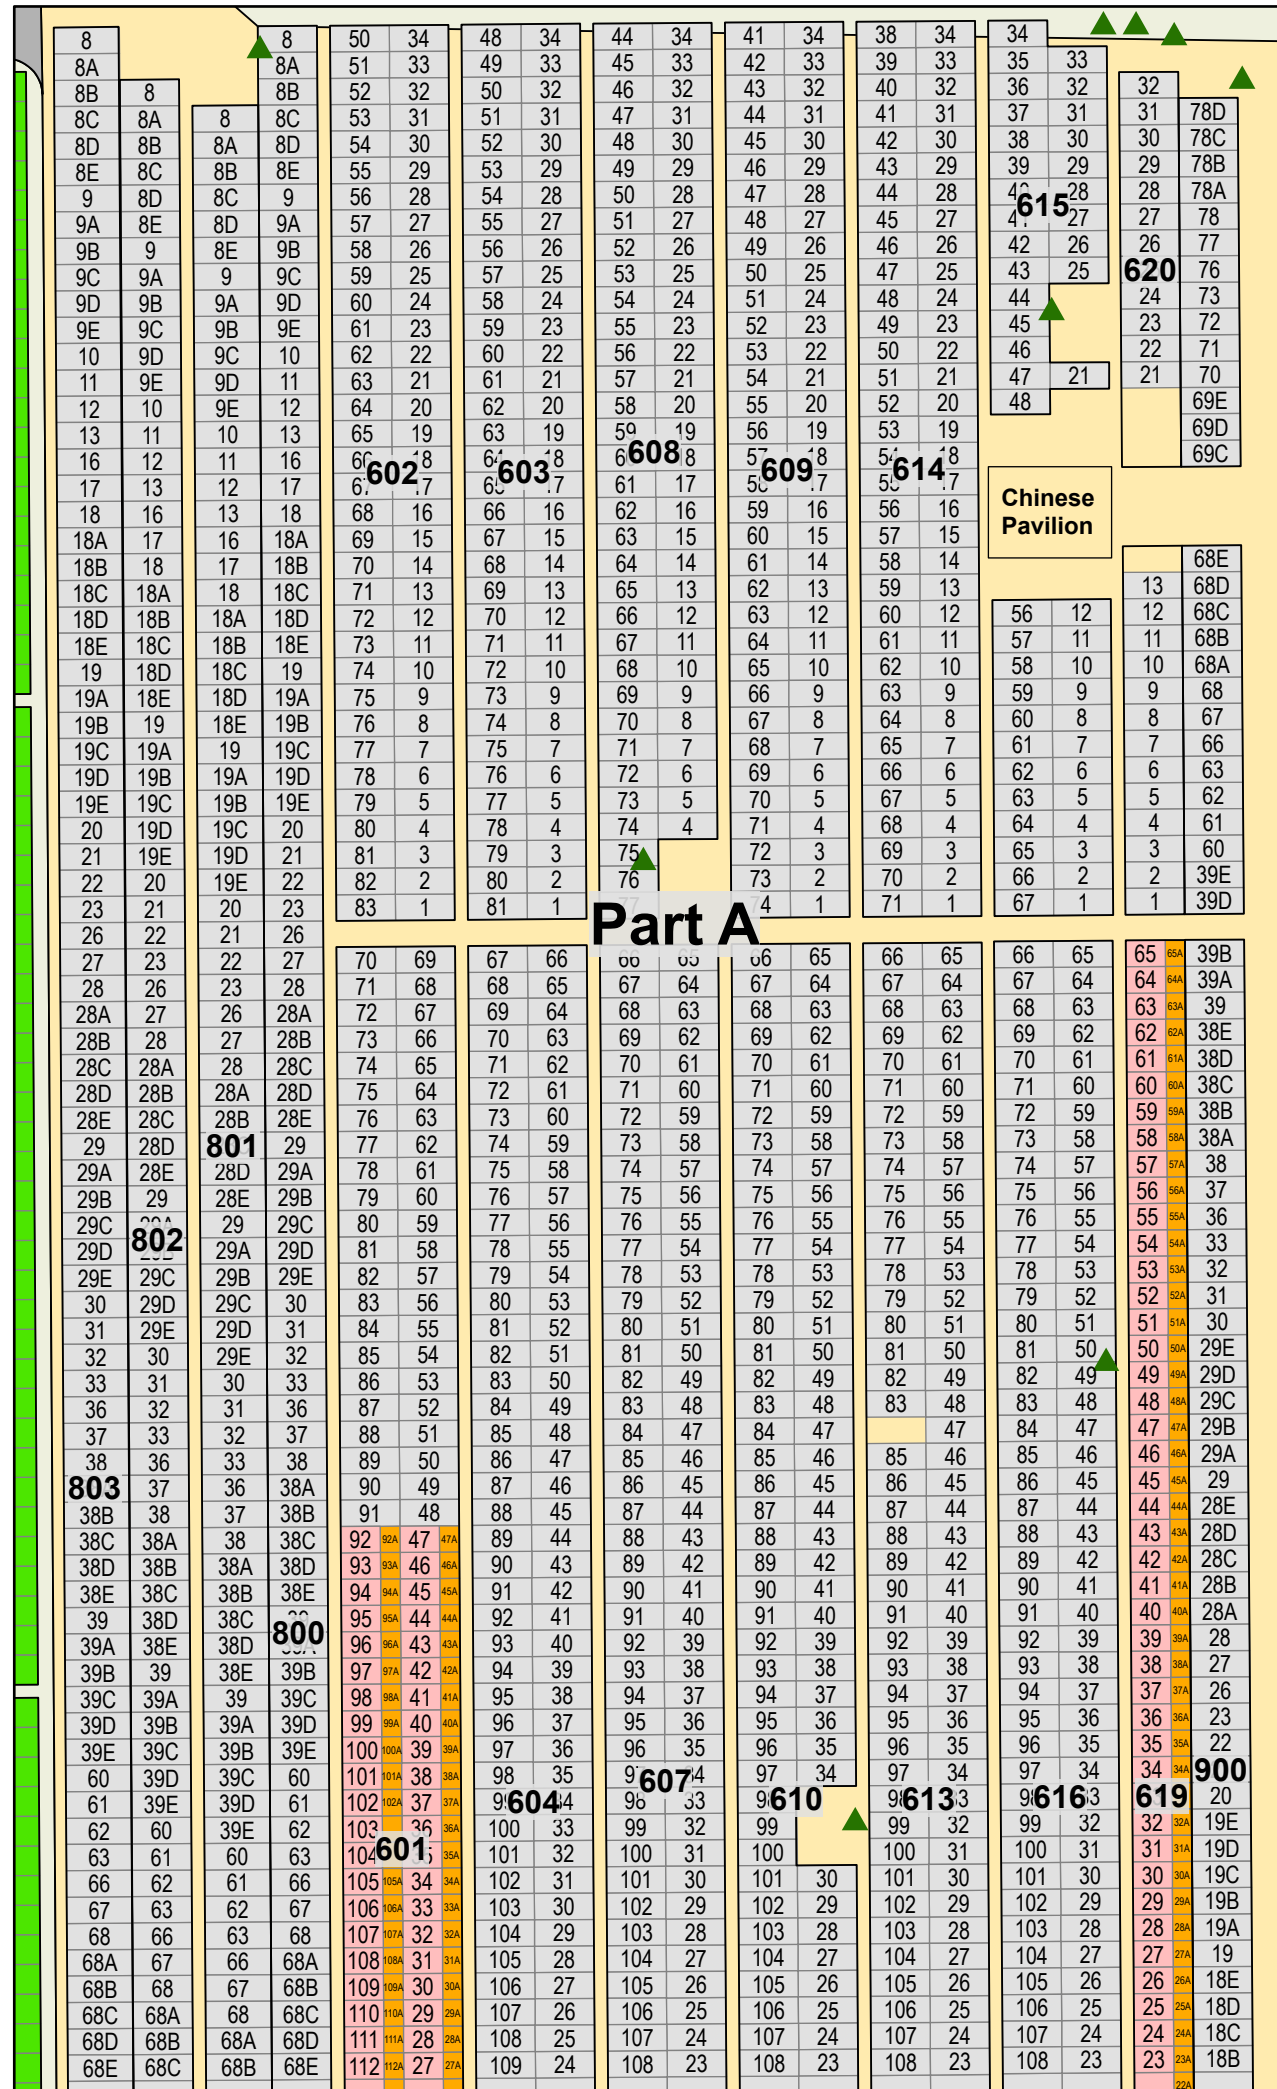

CARD 21

Beechmount Cemetery

Created: July 2009
Updated: June 2022
Data: City of Edmonton
Created by: Fire Rescue Services - Mapping Team

The City of Edmonton disclaims any liability for the use of this map. No reproduction of this map, in whole or in part, is permitted without express written consent of the City of Edmonton Fire Rescue Services.