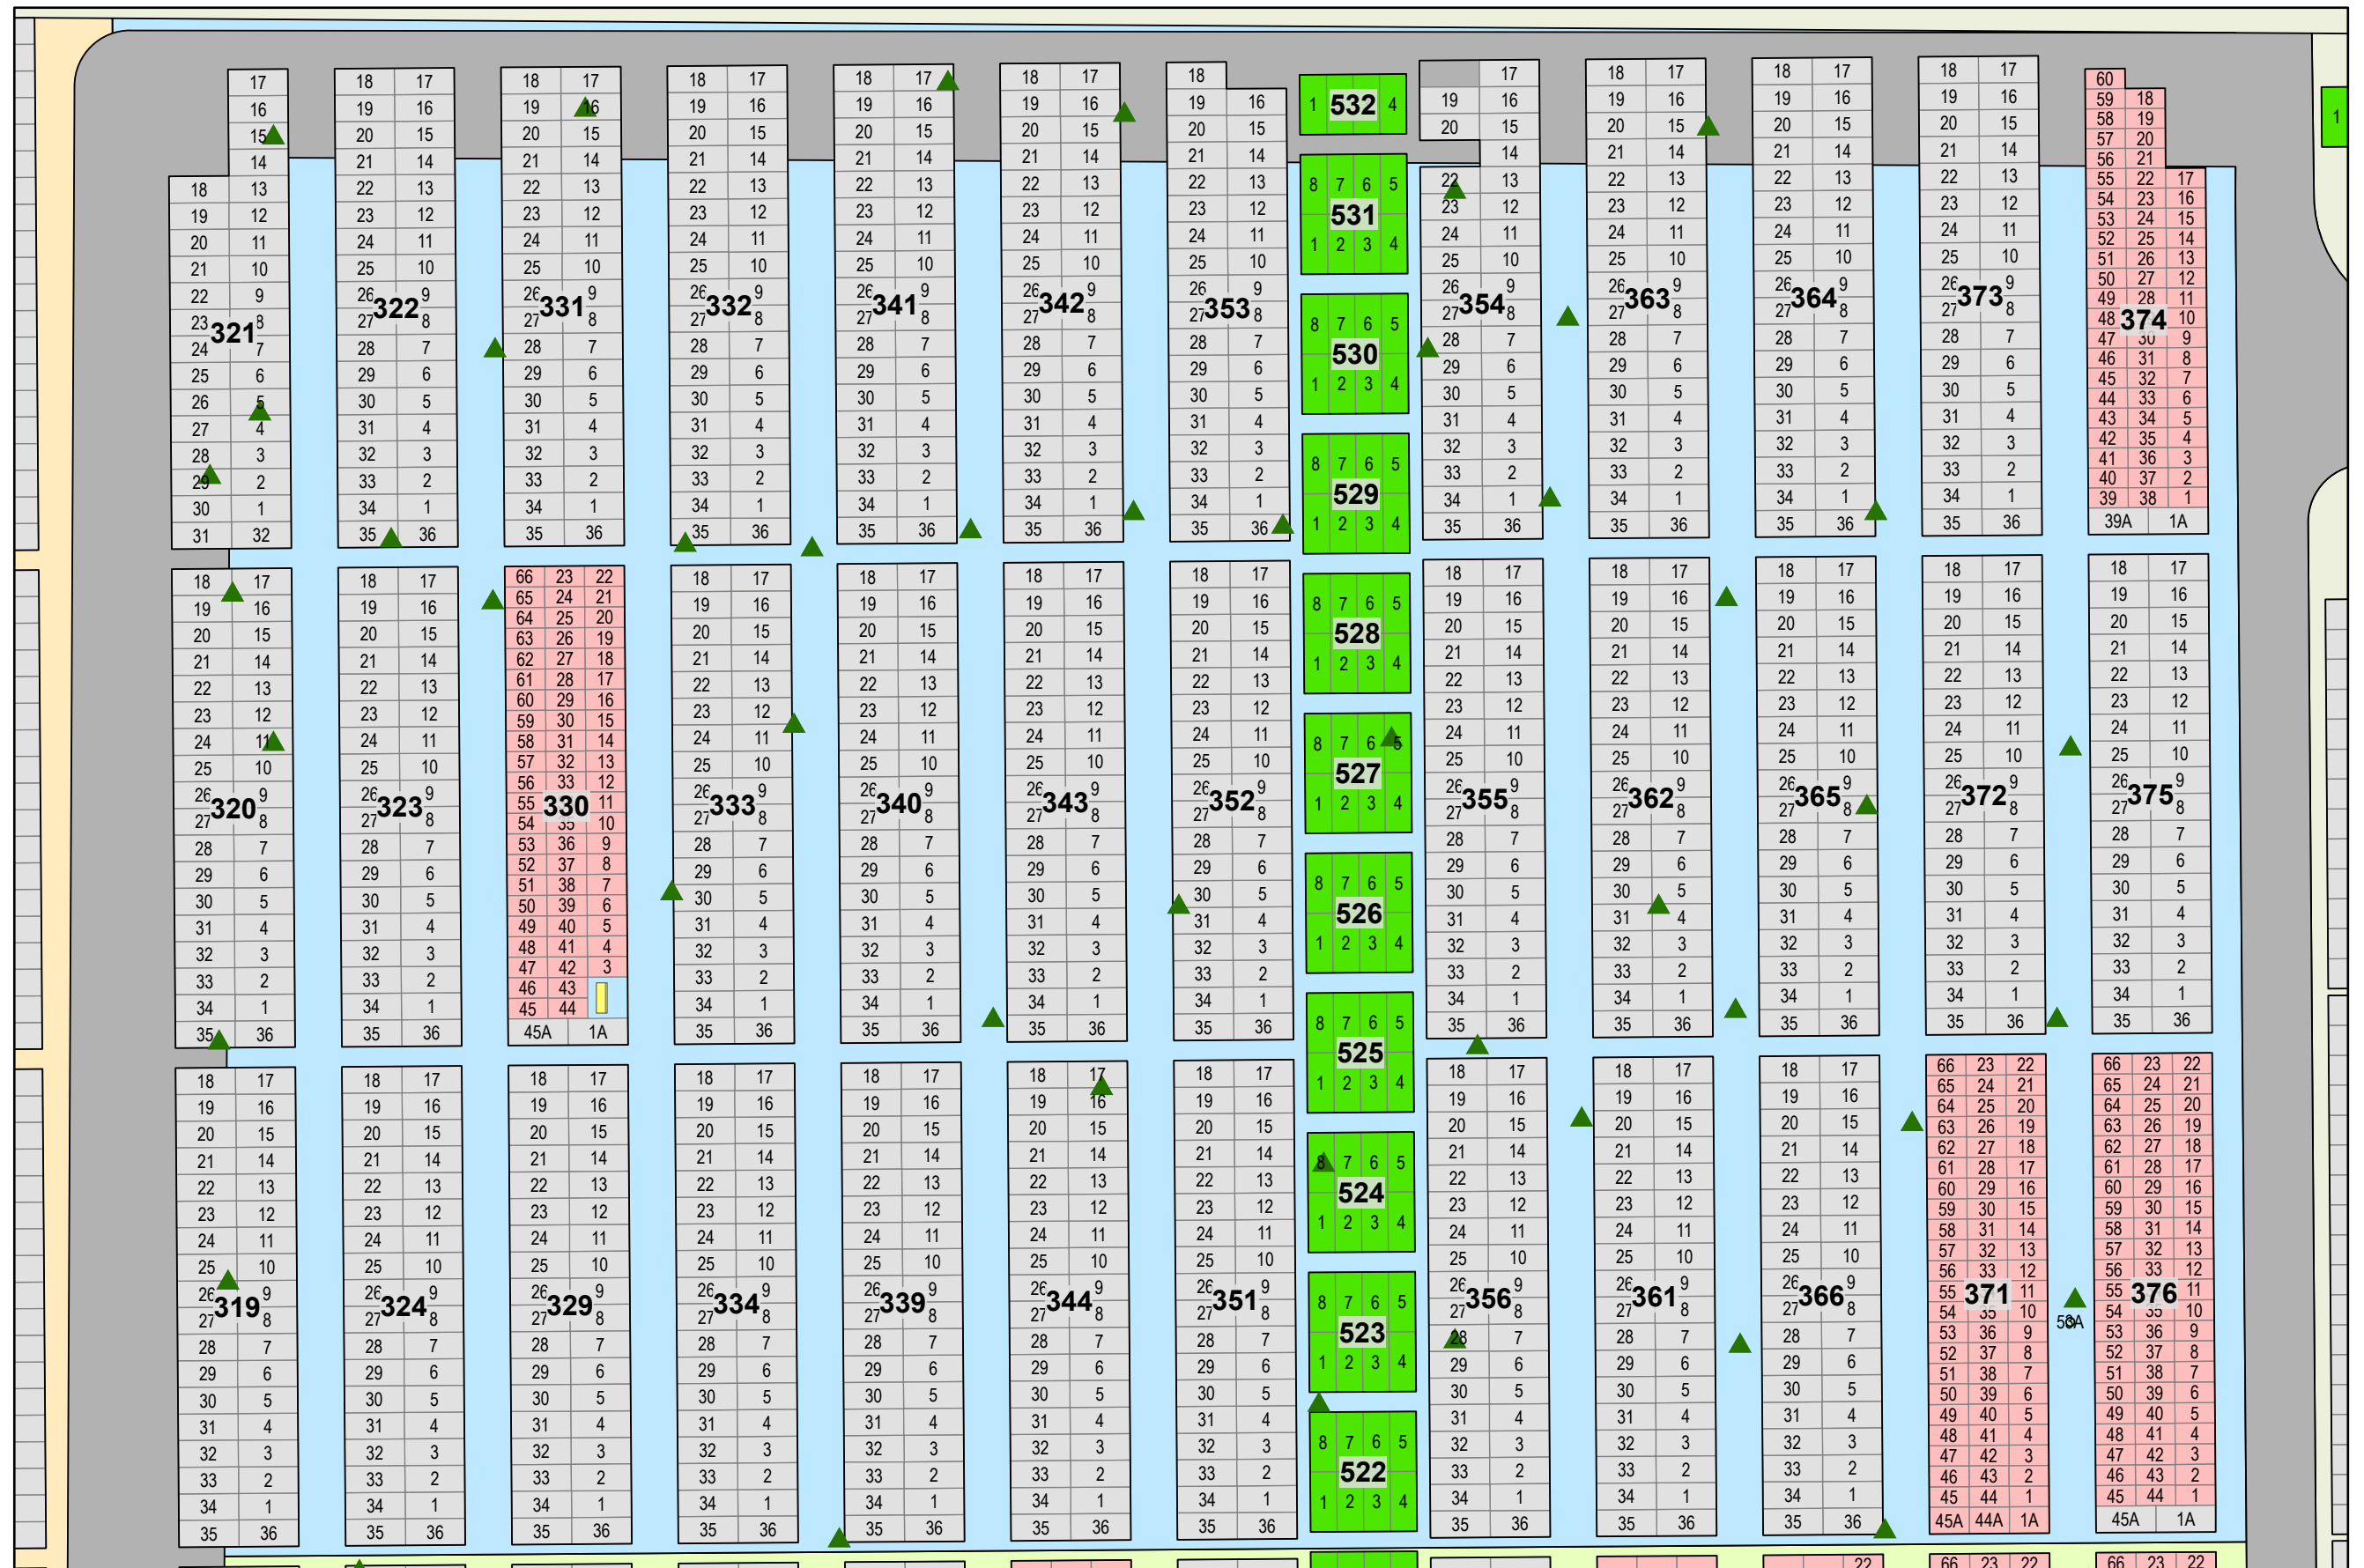

CARD 12

Beechmount Cemetery

Legend

- Upright Monument
- Flat Monument
- Child Plot
- Bench
- Roadway
- Tree

Created: July 2009
Updated: June 2022
Data: City of Edmonton
Created by: Fire Rescue Services - Mapping Team

The City of Edmonton disclaims any liability for the use of this map. No reproduction of this map, in whole or in part, is permitted without express written consent of the City of Edmonton Fire Rescue Services.