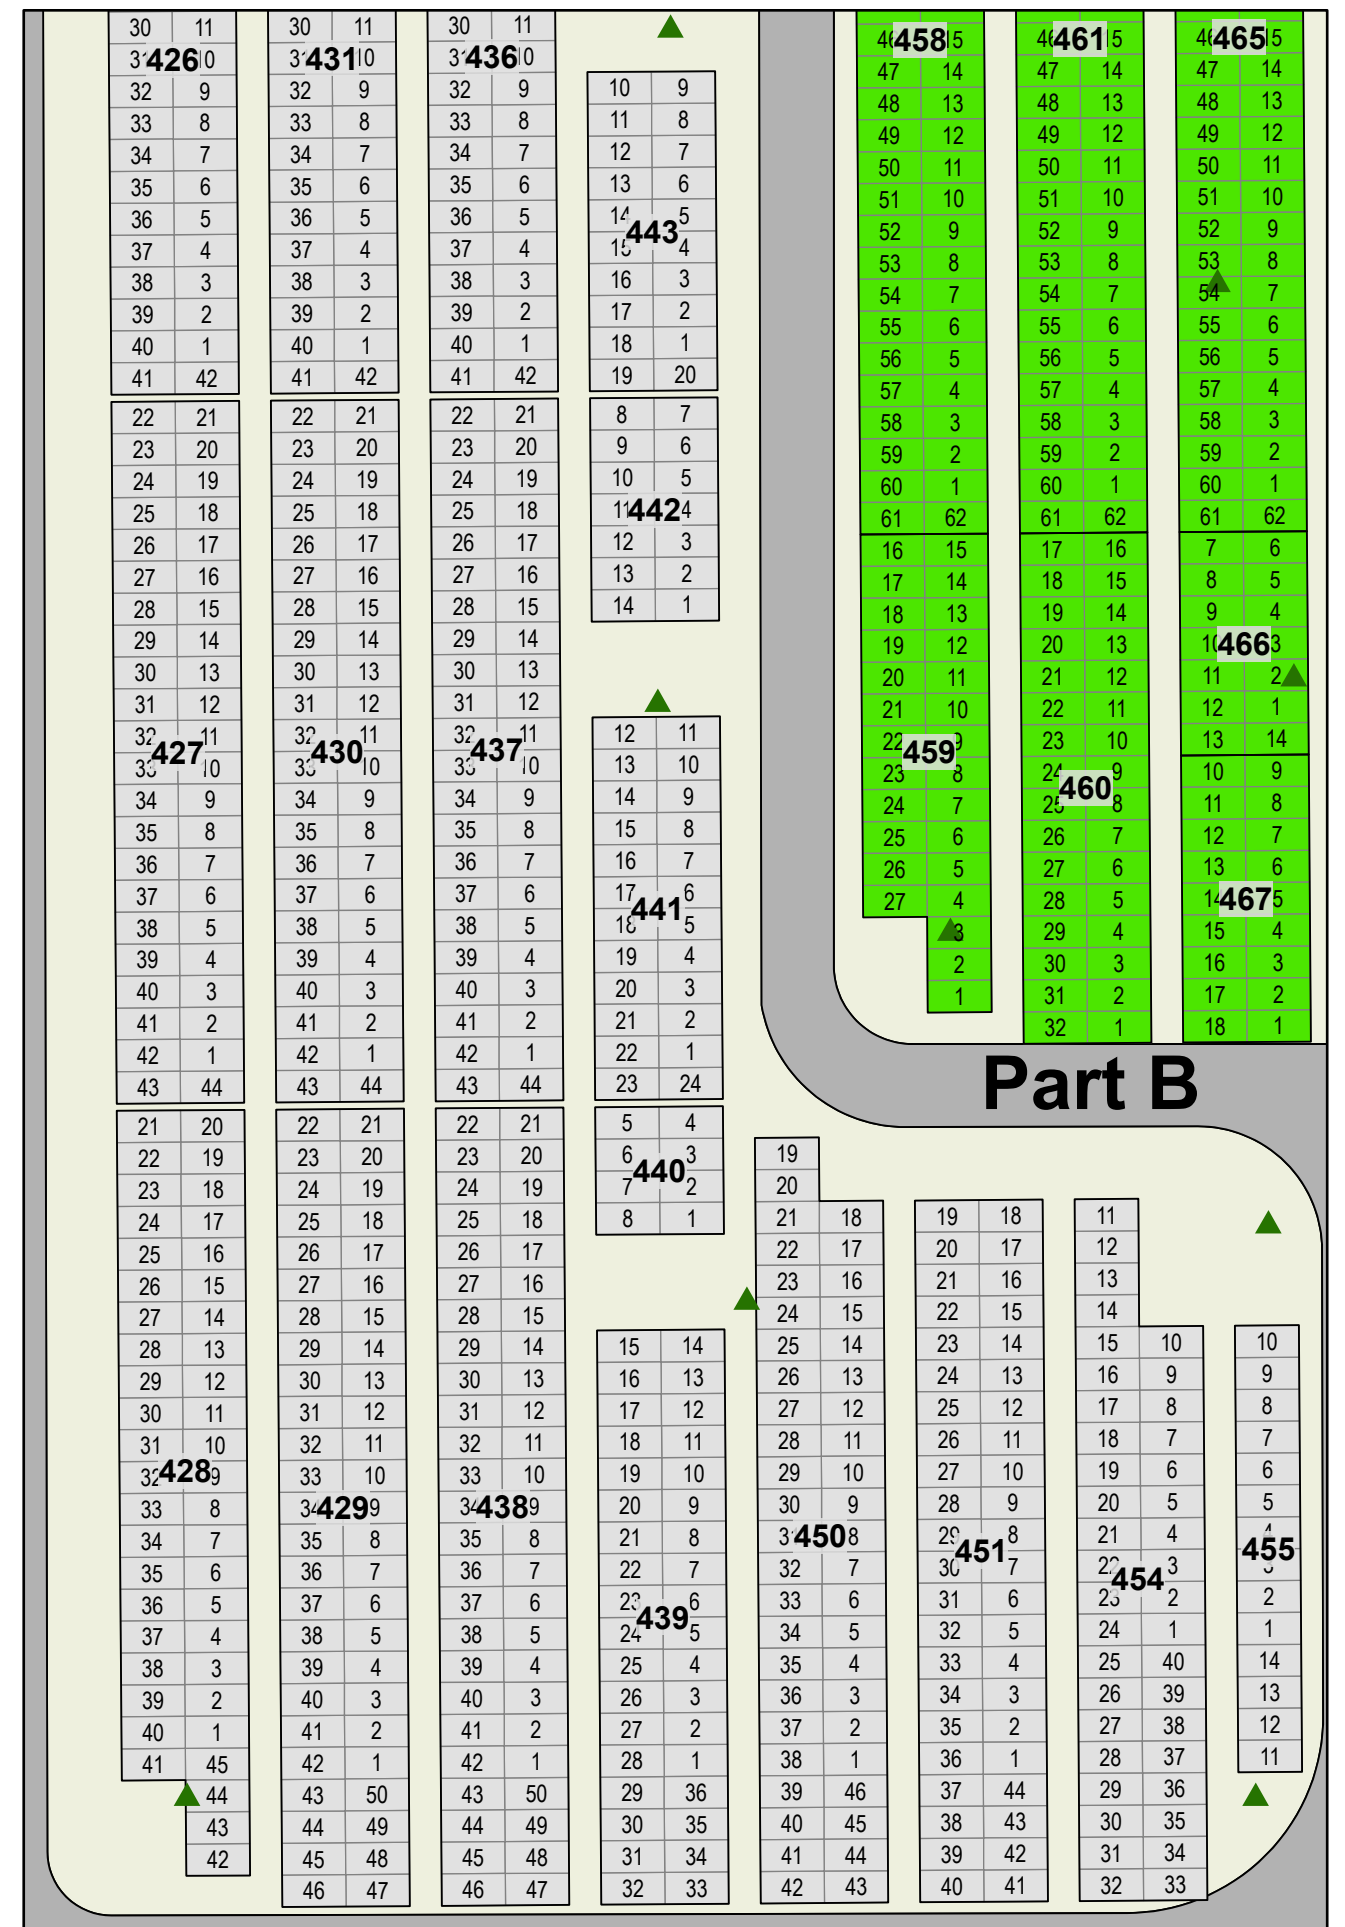

CARD 17

Beechmount Cemetery