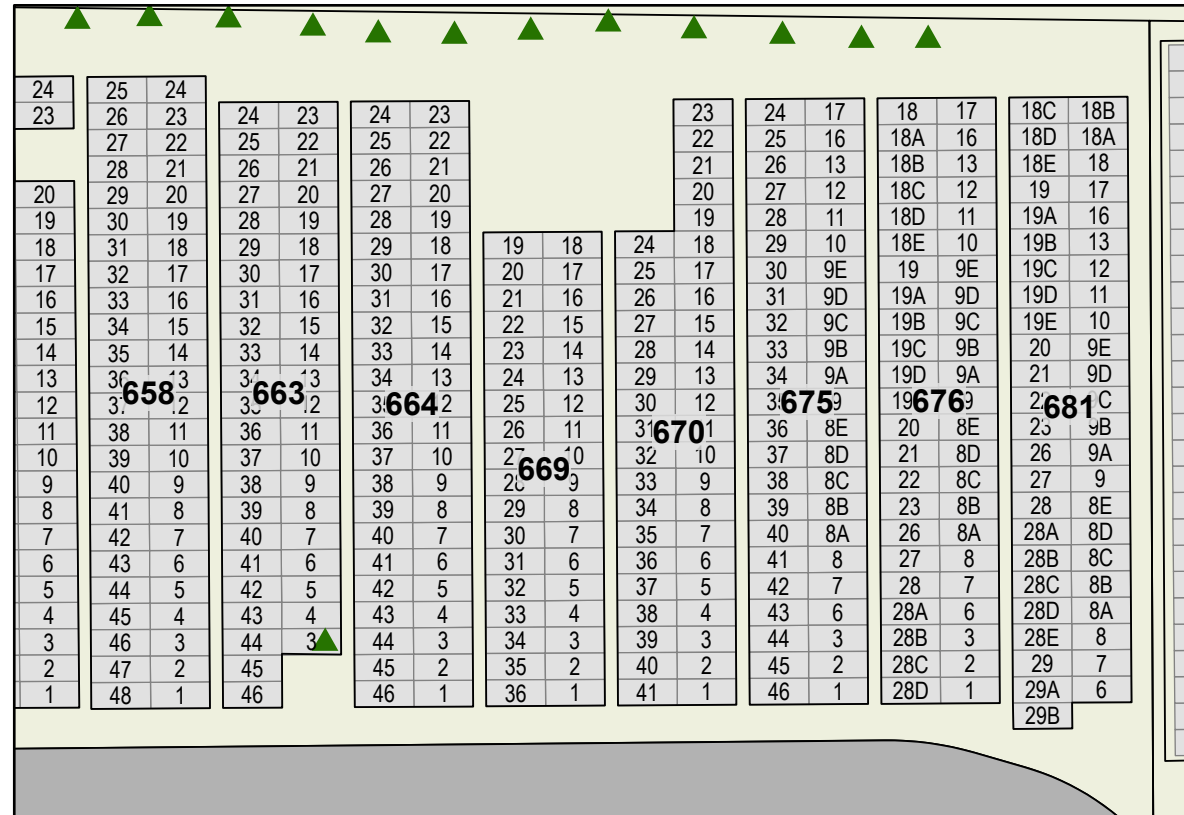

CARD 22

Beechmount Cemetery

Part A

Part B

- Legend**
-  Upright Monument
 -  Roadway
 -  Tree

Created: July 2009
 Updated: June 2022
 Data: City of Edmonton
 Created by: Fire Rescue Services - Mapping Team