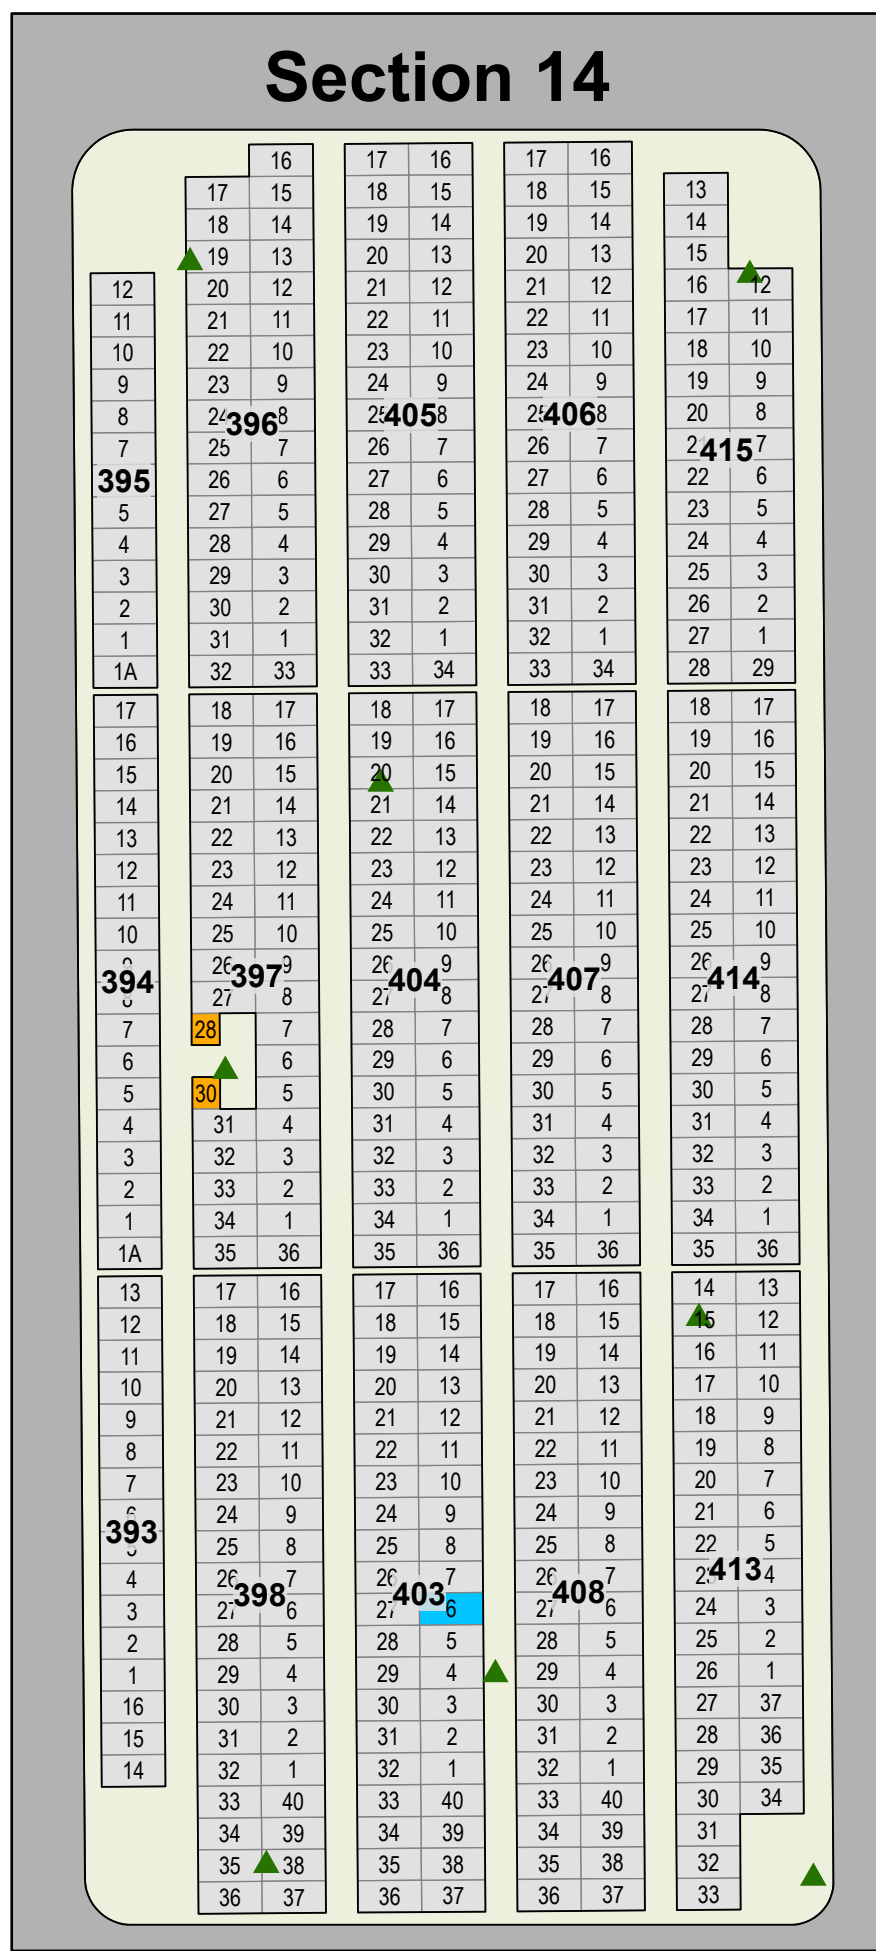

CARD 14 & 15

Beechmount Cemetery

1. #### Legend
2. Upright Monument
   - Cremation Plot For 2
   - Cremation Plot For 6
   - Roadway
   - Tree

Created: July 2009
Updated: June 2022
Data: City of Edmonton
Created by: Fire Rescue Services - Mapping Team

The City of Edmonton disclaims any liability for the use of this map. No reproduction of this map, in whole or in part, is permitted without express written consent of the City of Edmonton Fire Rescue Services.