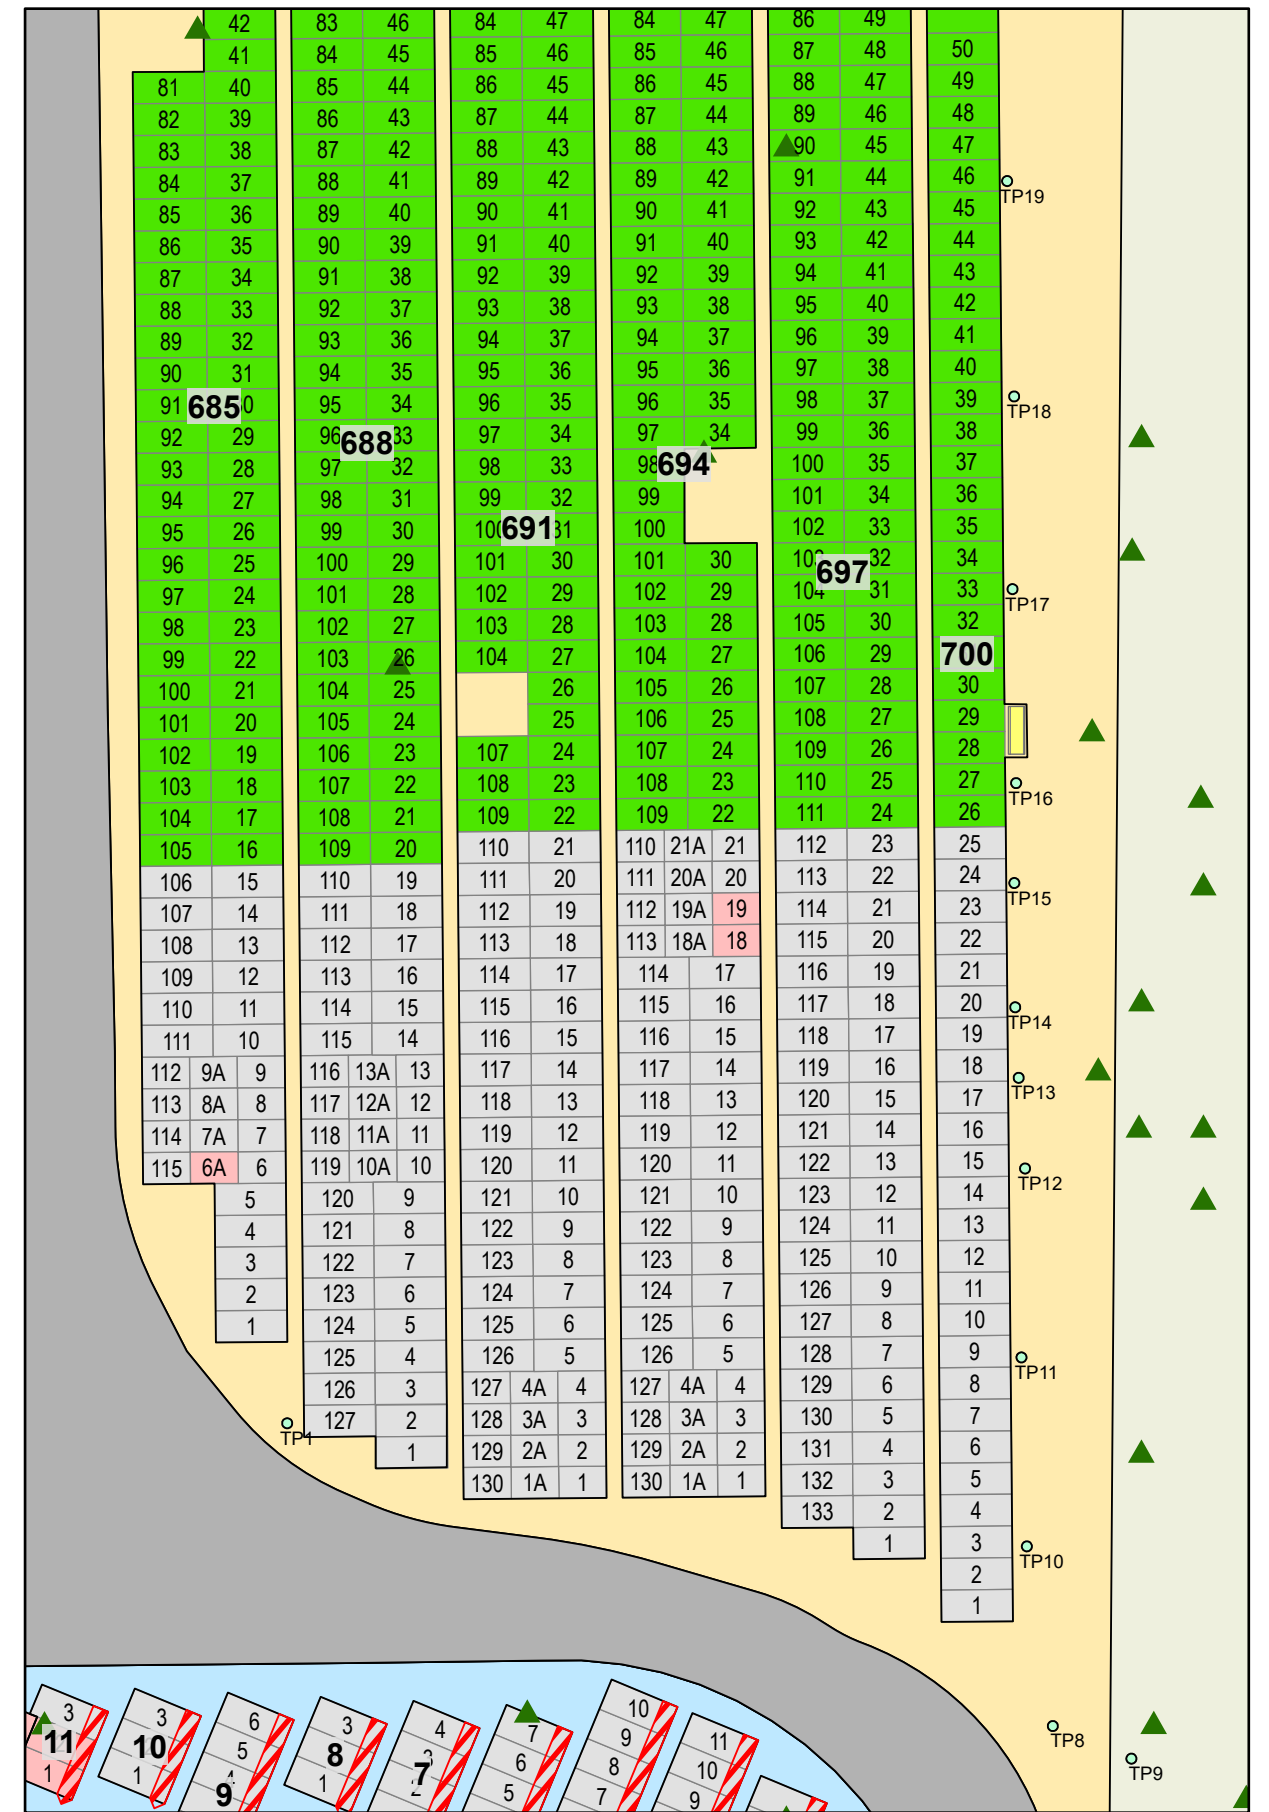

CARD 27

Beechmount Cemetery

Part A

Part B

Legend

-  Upright Monument
-  Flat Monument
-  Child Plot
-  Bench
-  Roadway
-  Tree

Created: July 2009
 Updated: June 2022
 Data: City of Edmonton
 Created by: Fire Rescue Services - Mapping Team