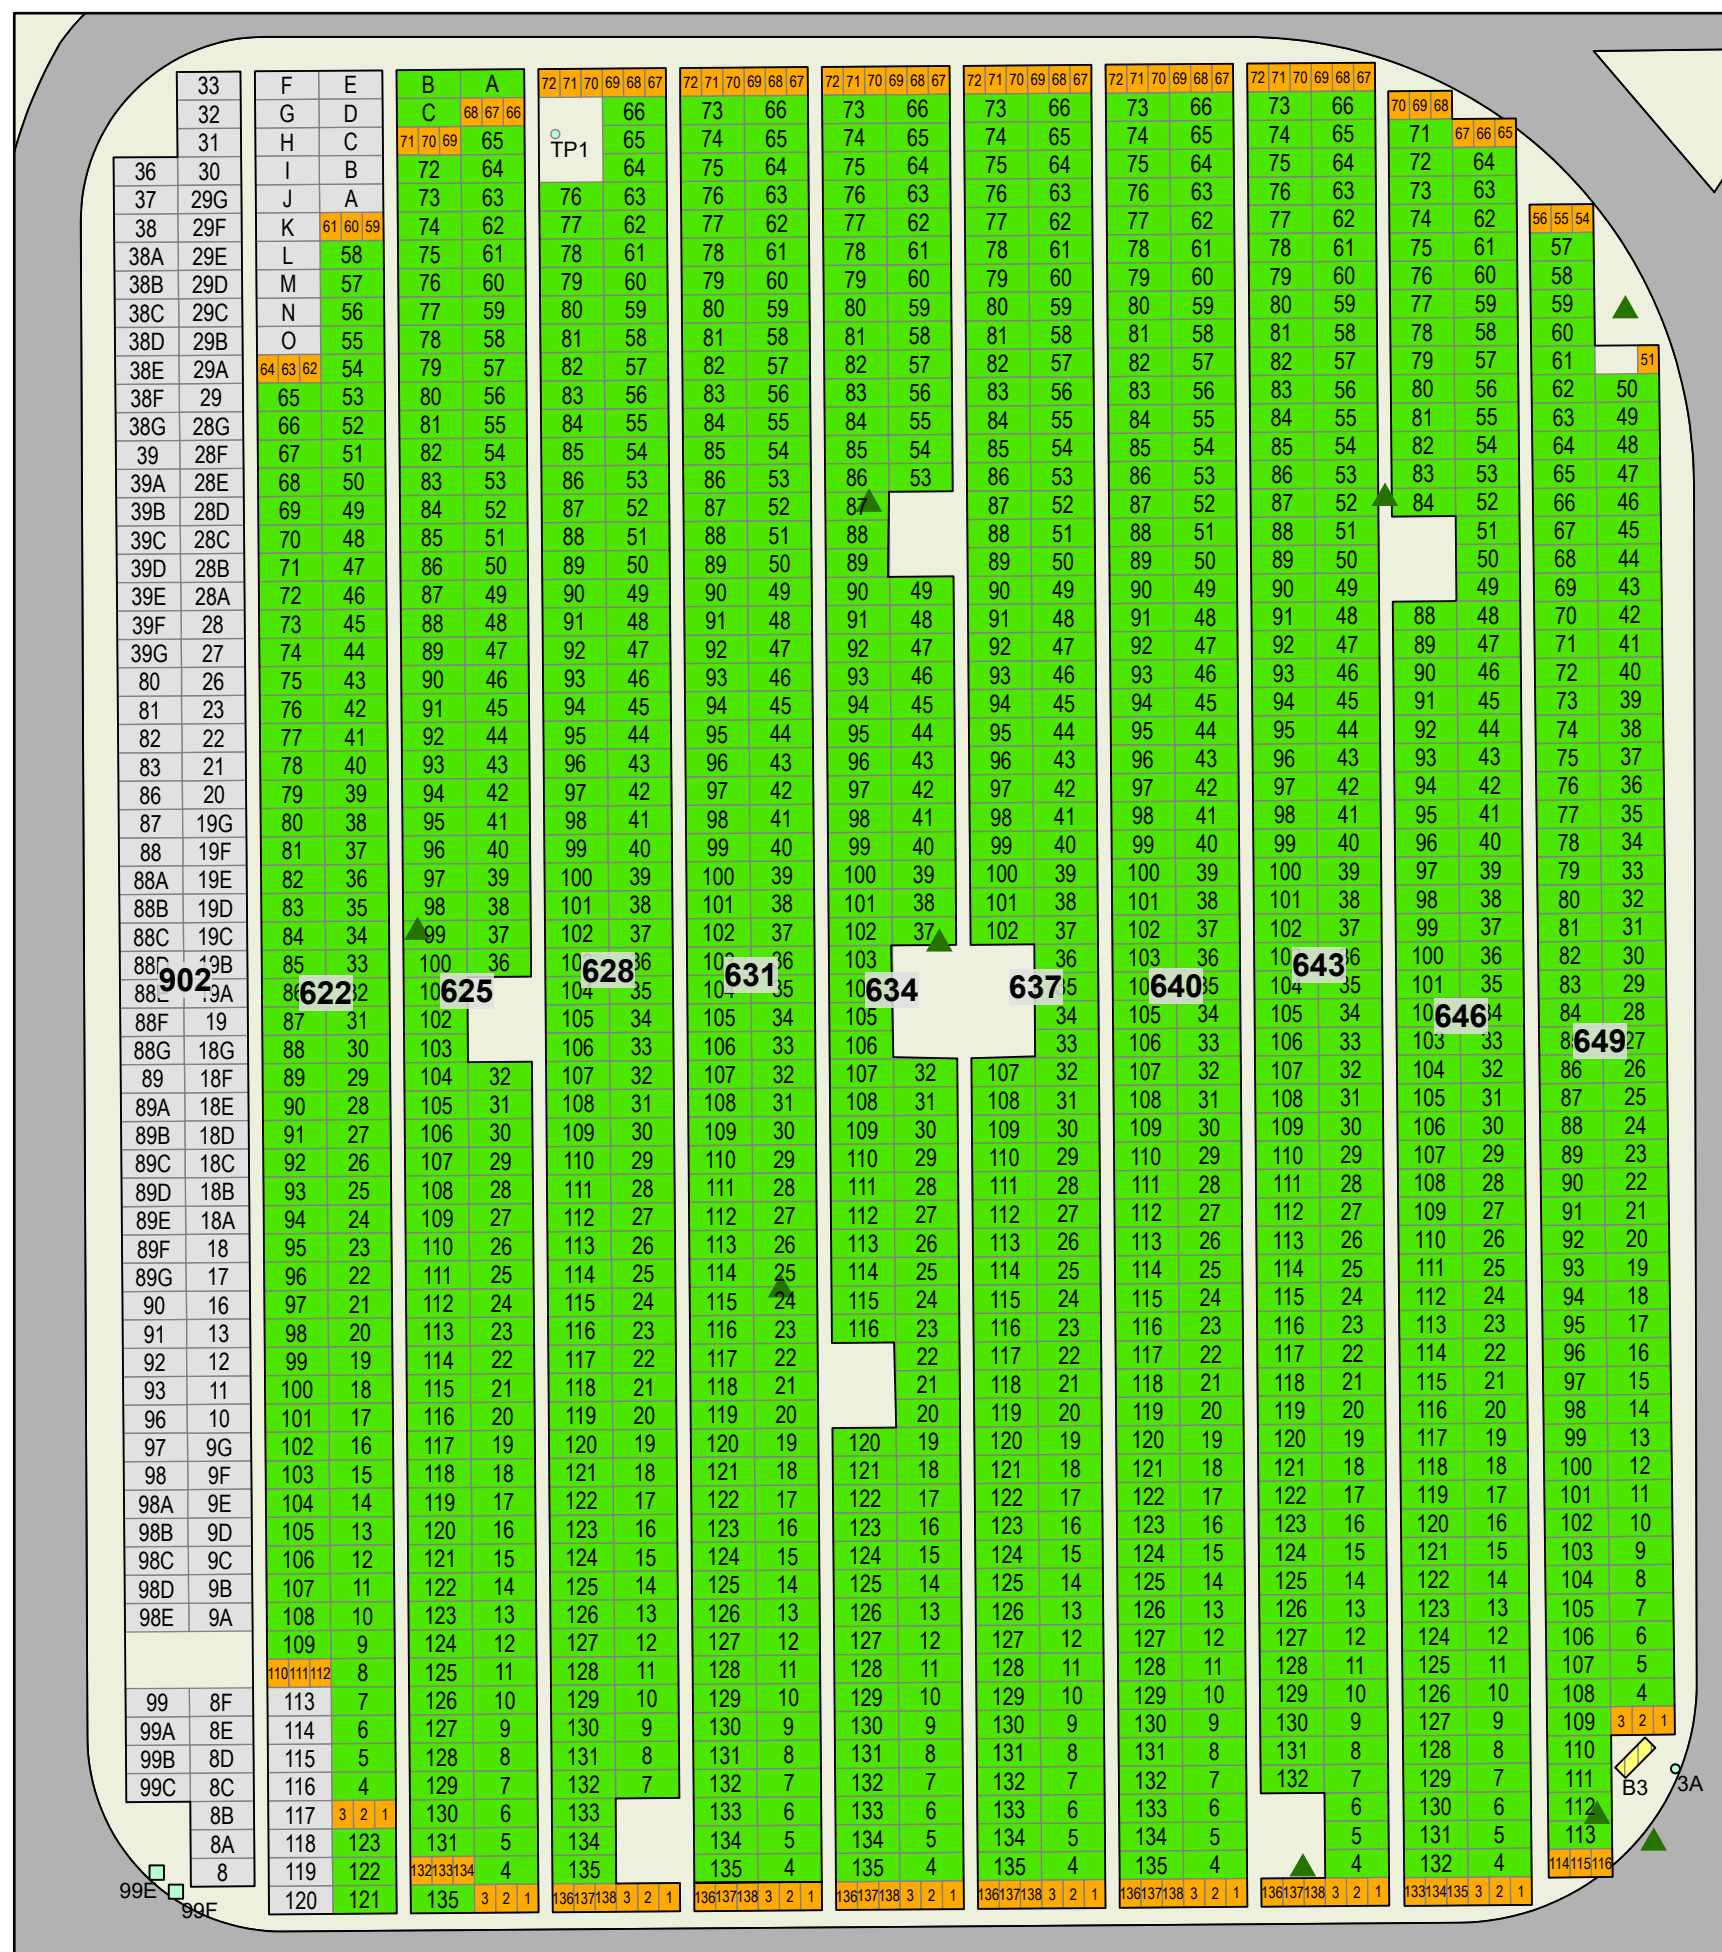

CARD 23

Beechmount Cemetery

1. **Legend**
2. Upright Monument
   - Flat Monument
   - Cremation Plot
   - Bench
   - Roadway
   - Tree

Created: July 2009
Updated: June 2022
Data: City of Edmonton
Created by: Fire Rescue Services - Mapping Team

The City of Edmonton disclaims any liability for the use of this map. No reproduction of this map, in whole or in part, is permitted without express written consent of the City of Edmonton Fire Rescue Services.