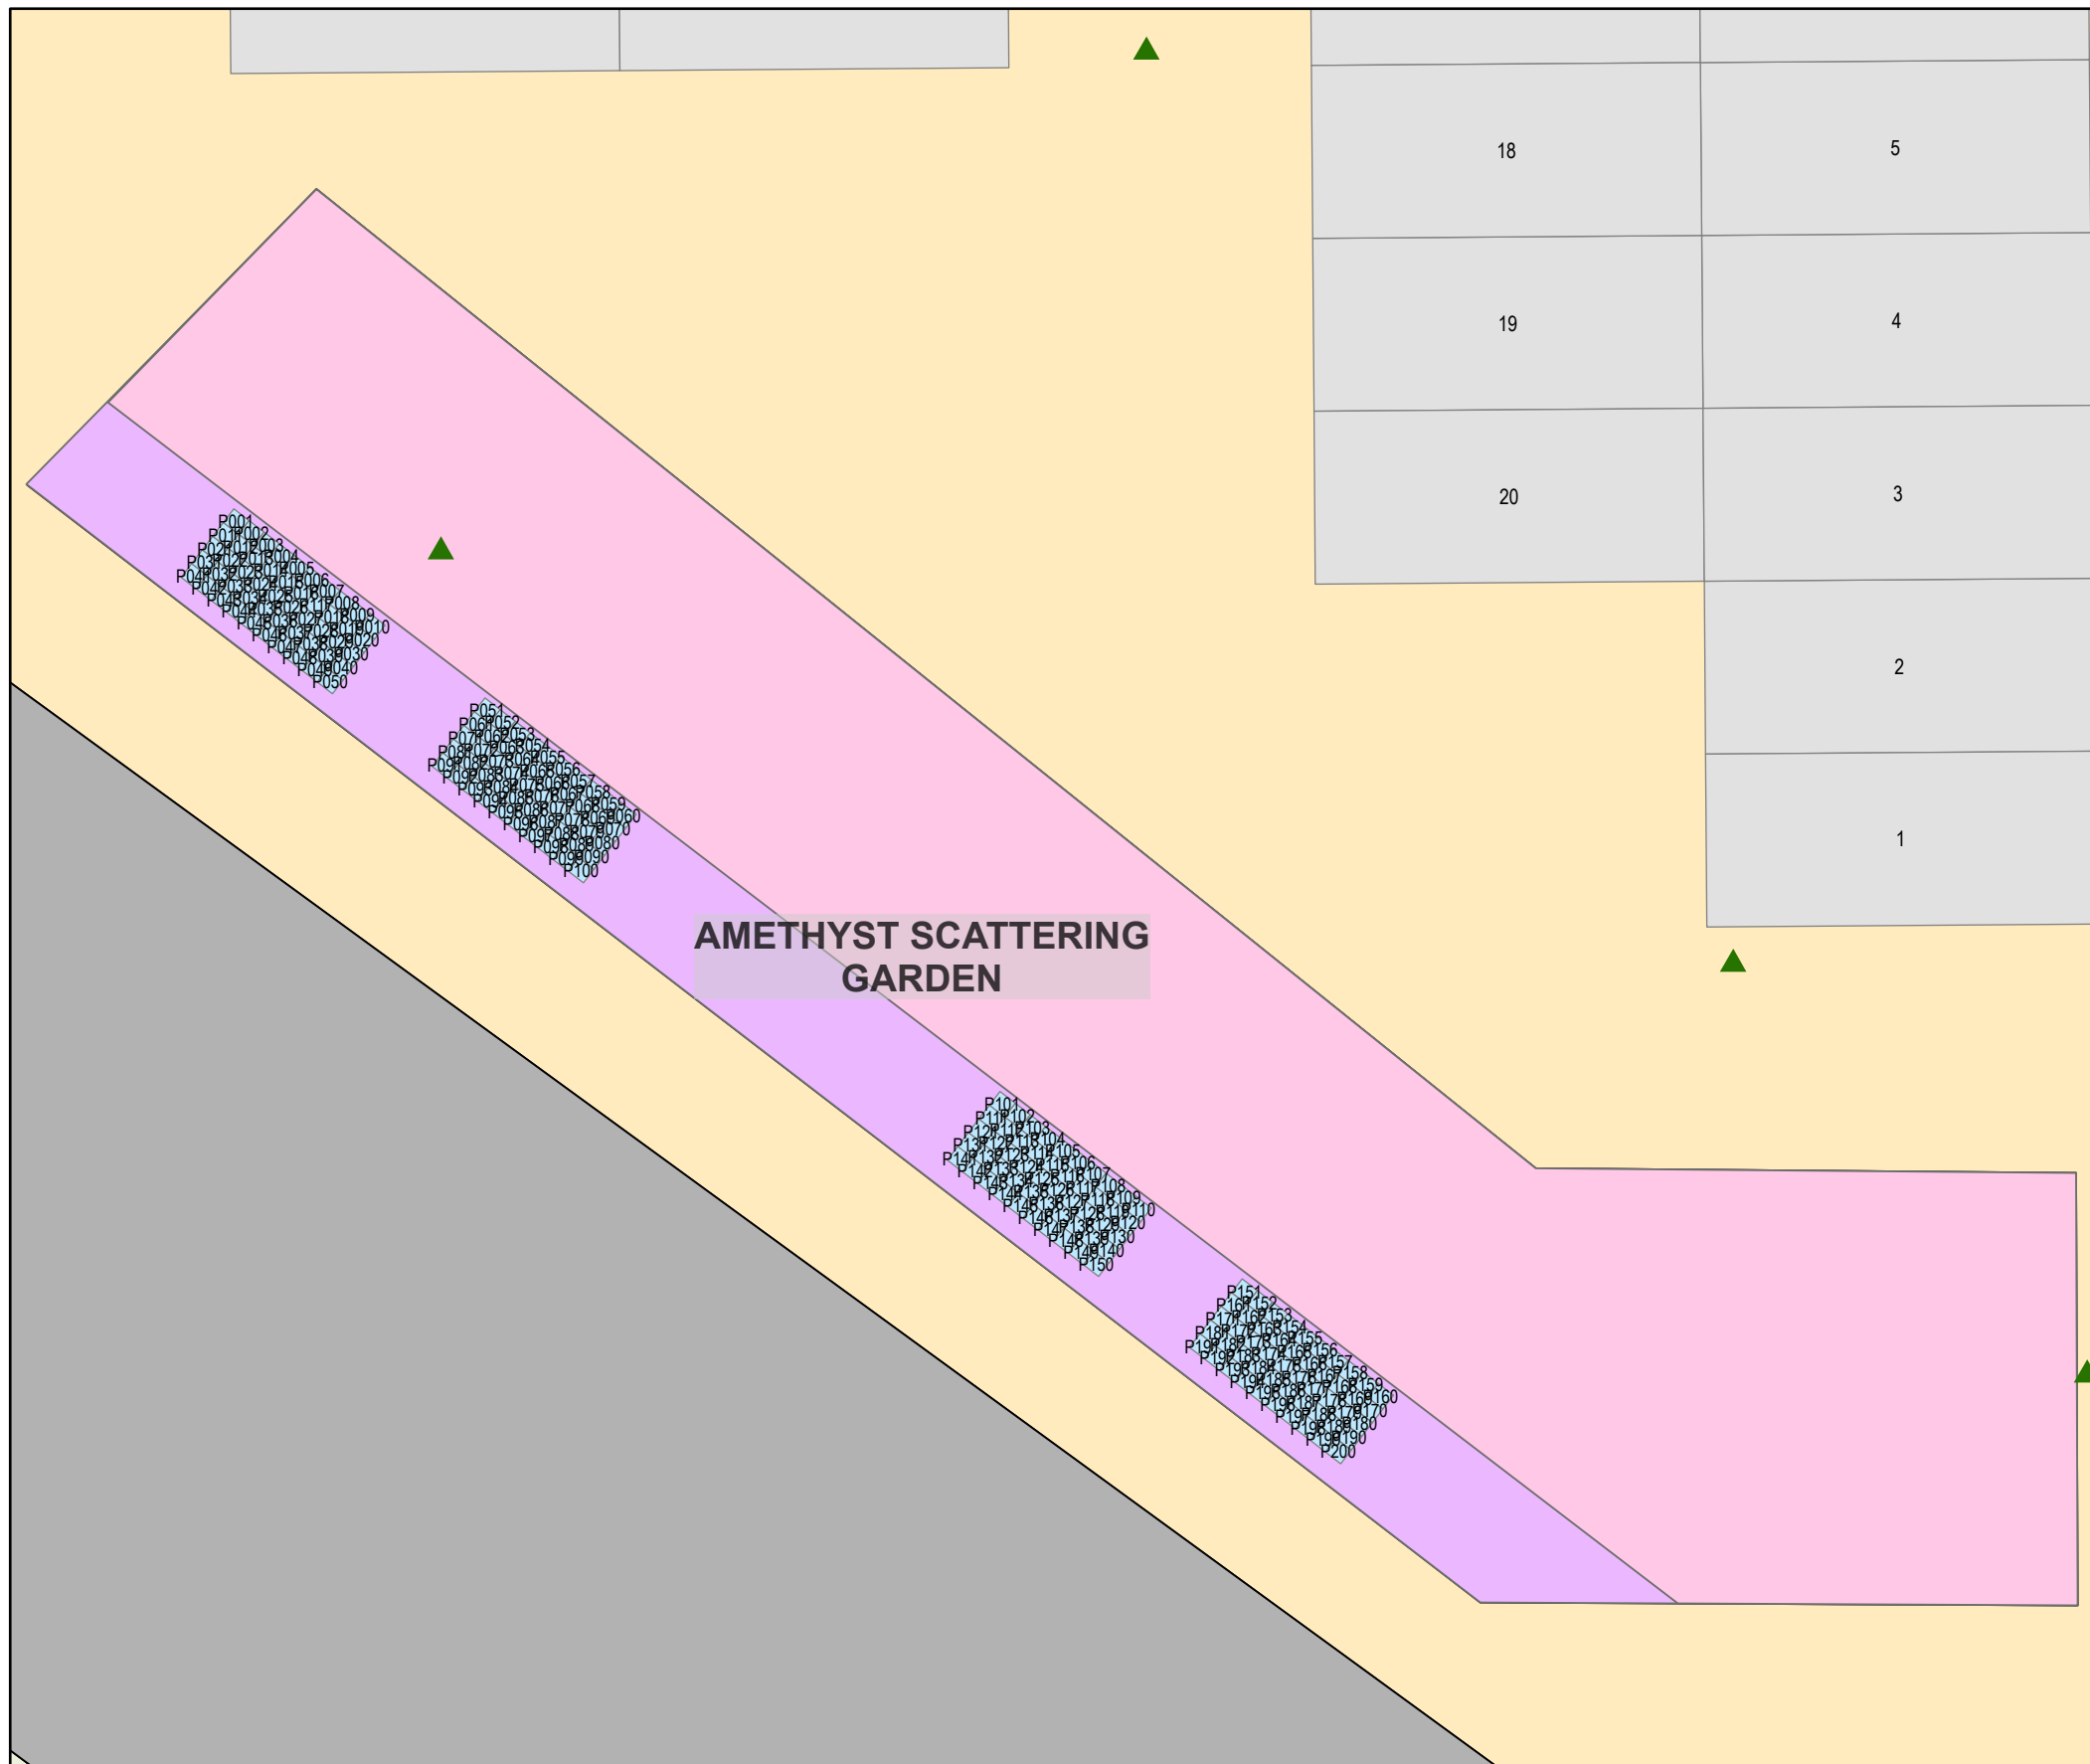

CARD 31

Beechmount Cemetery - Amethyst Scattering Garden

Legend

- Upright Monument
- Plaque Bronze 4x3 Monument
- Amethyst Scattering Garden
- Tree