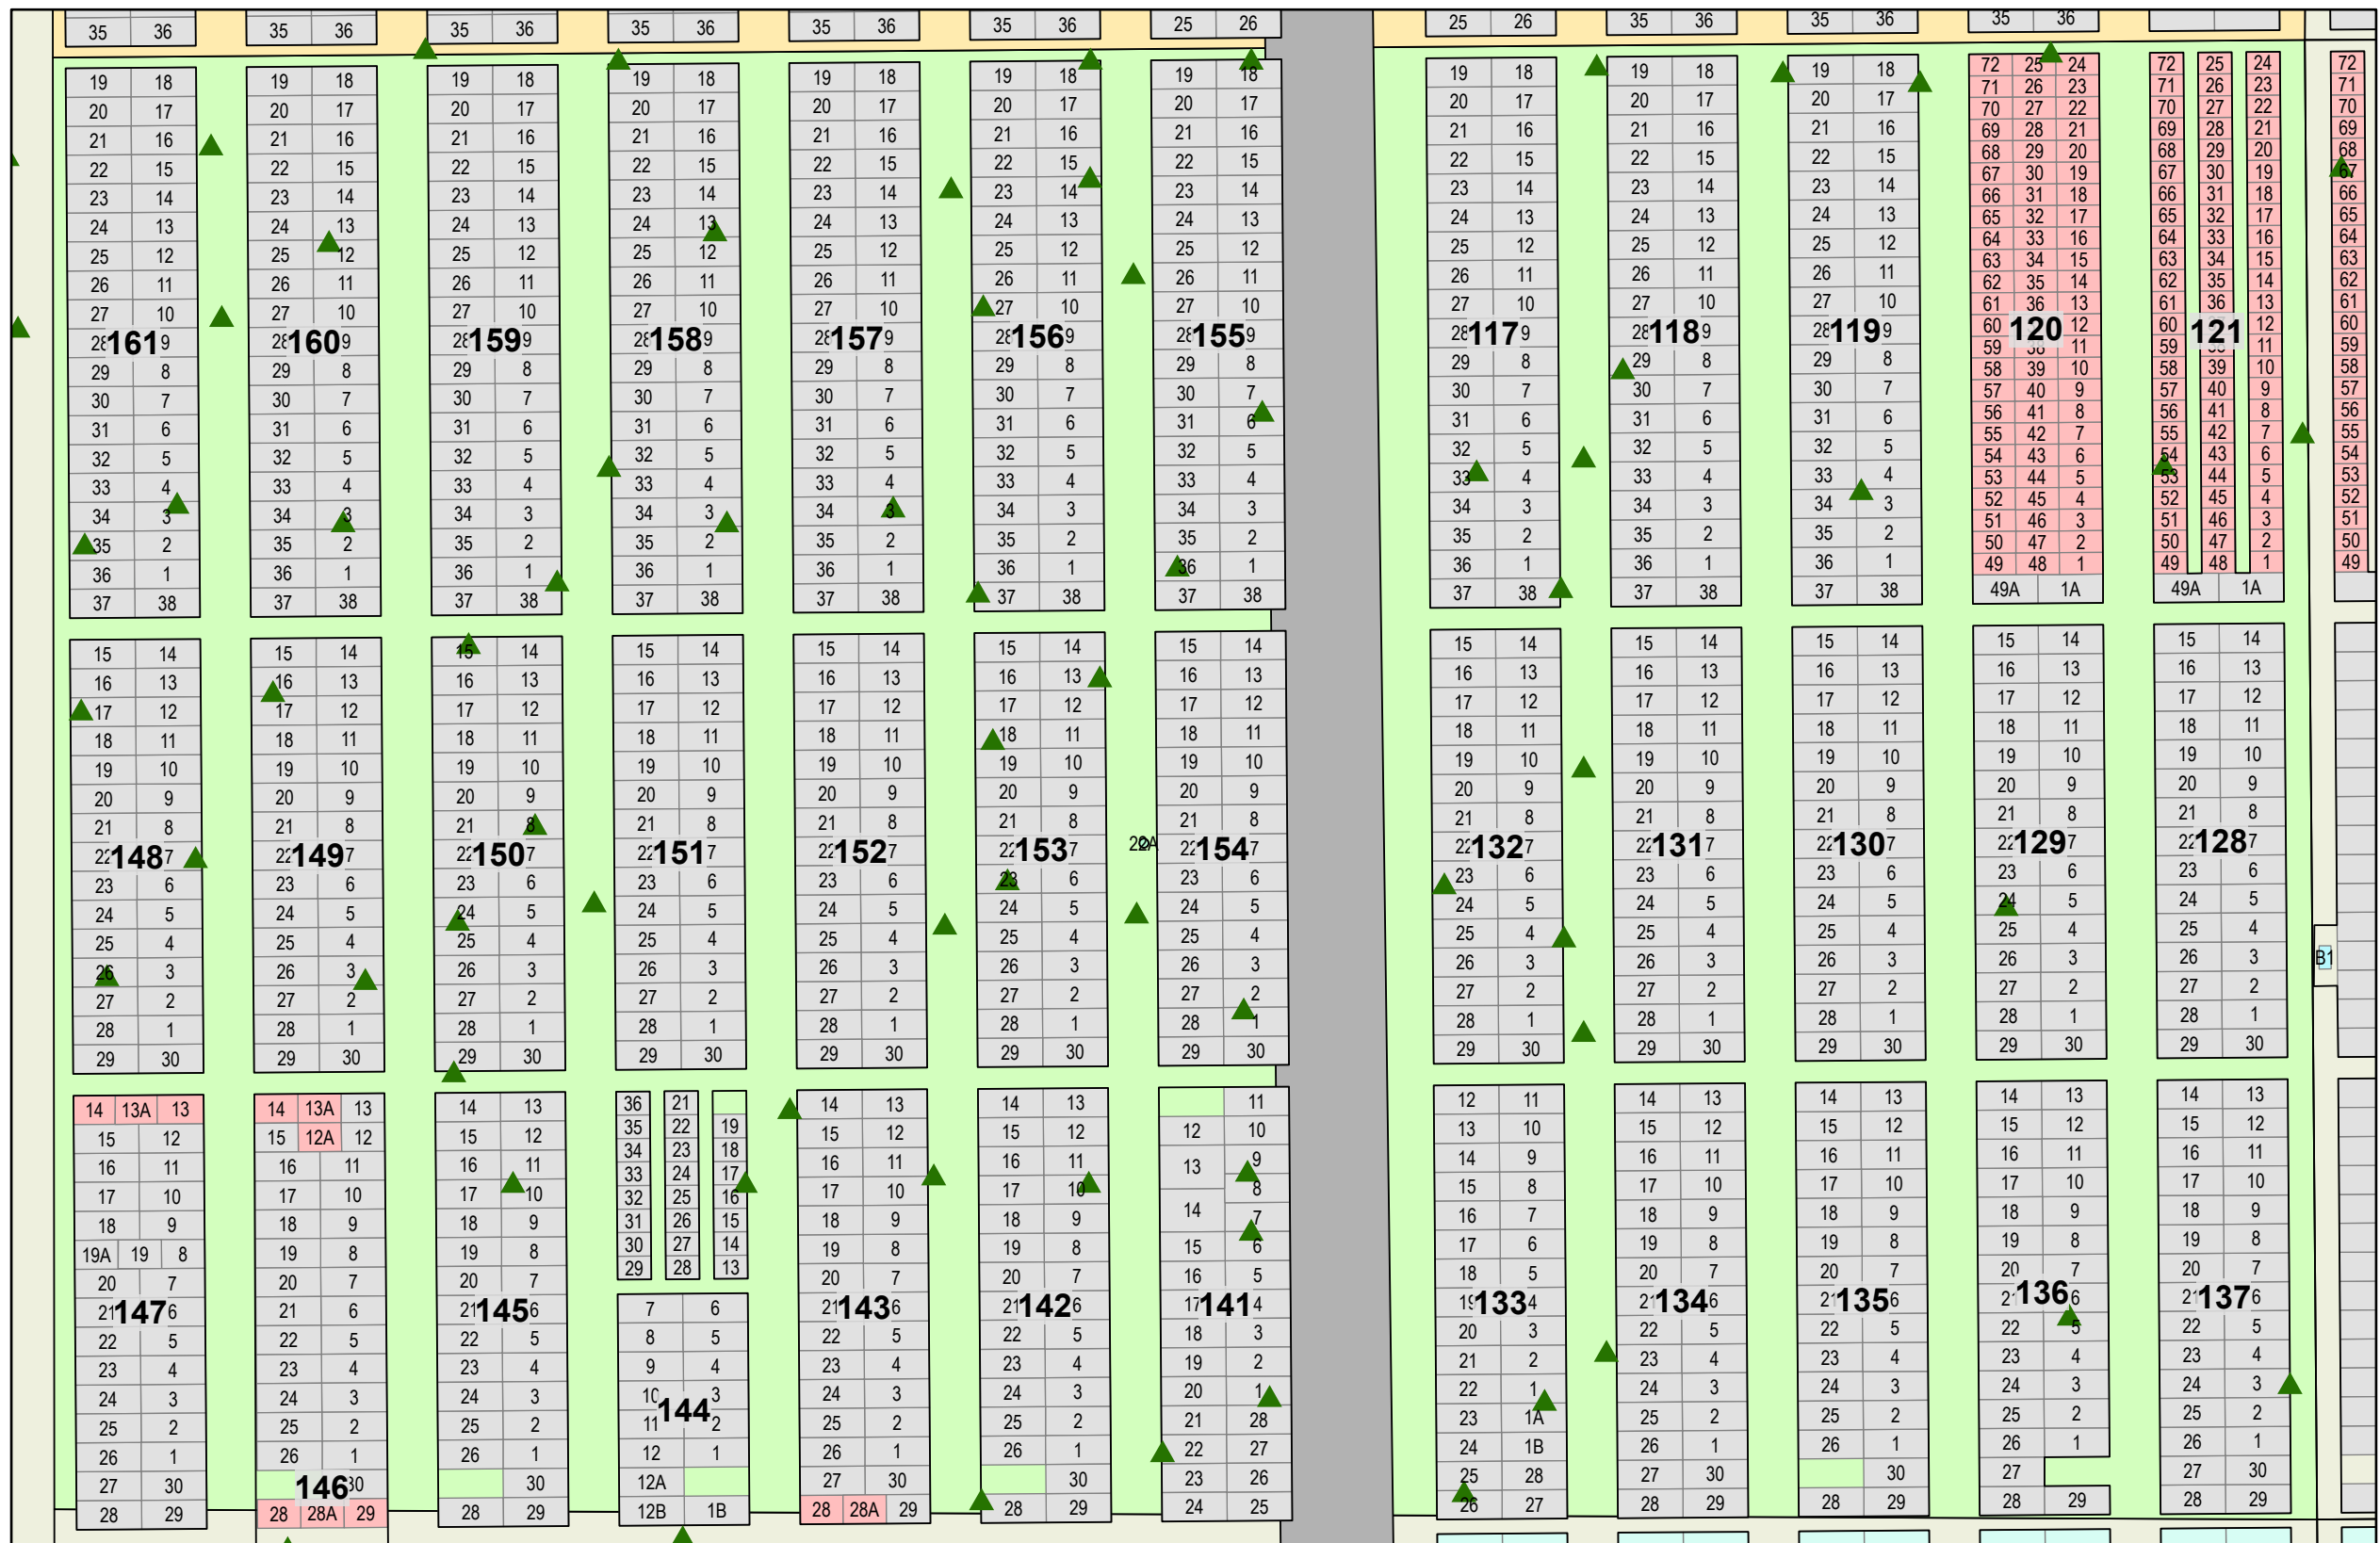

CARD 1

Beechmount Cemetery

Legend

-  Upright Monument
-  Child Plot
-  Roadway
-  Tree

Created: July 2009
 Updated: June 2022
 Data: City of Edmonton
 Created by: Fire Rescue Services - Mapping Team

The City of Edmonton disclaims any liability for the use of this map. No reproduction of this map, in whole or in part, is permitted without express written consent of the City of Edmonton Fire Rescue Services.

CARD 2

Beechmount Cemetery

Legend

-  Upright Monument
-  Child Plot
-  Tree
-  Roadway

Created: July 2009
 Updated: June 2022
 Data: City of Edmonton
 Created by: Fire Rescue Services - Mapping Team

The City of Edmonton disclaims any liability for the use of this map. No reproduction of this map, in whole or in part, is permitted without express written consent of the City of Edmonton Fire Rescue Services.