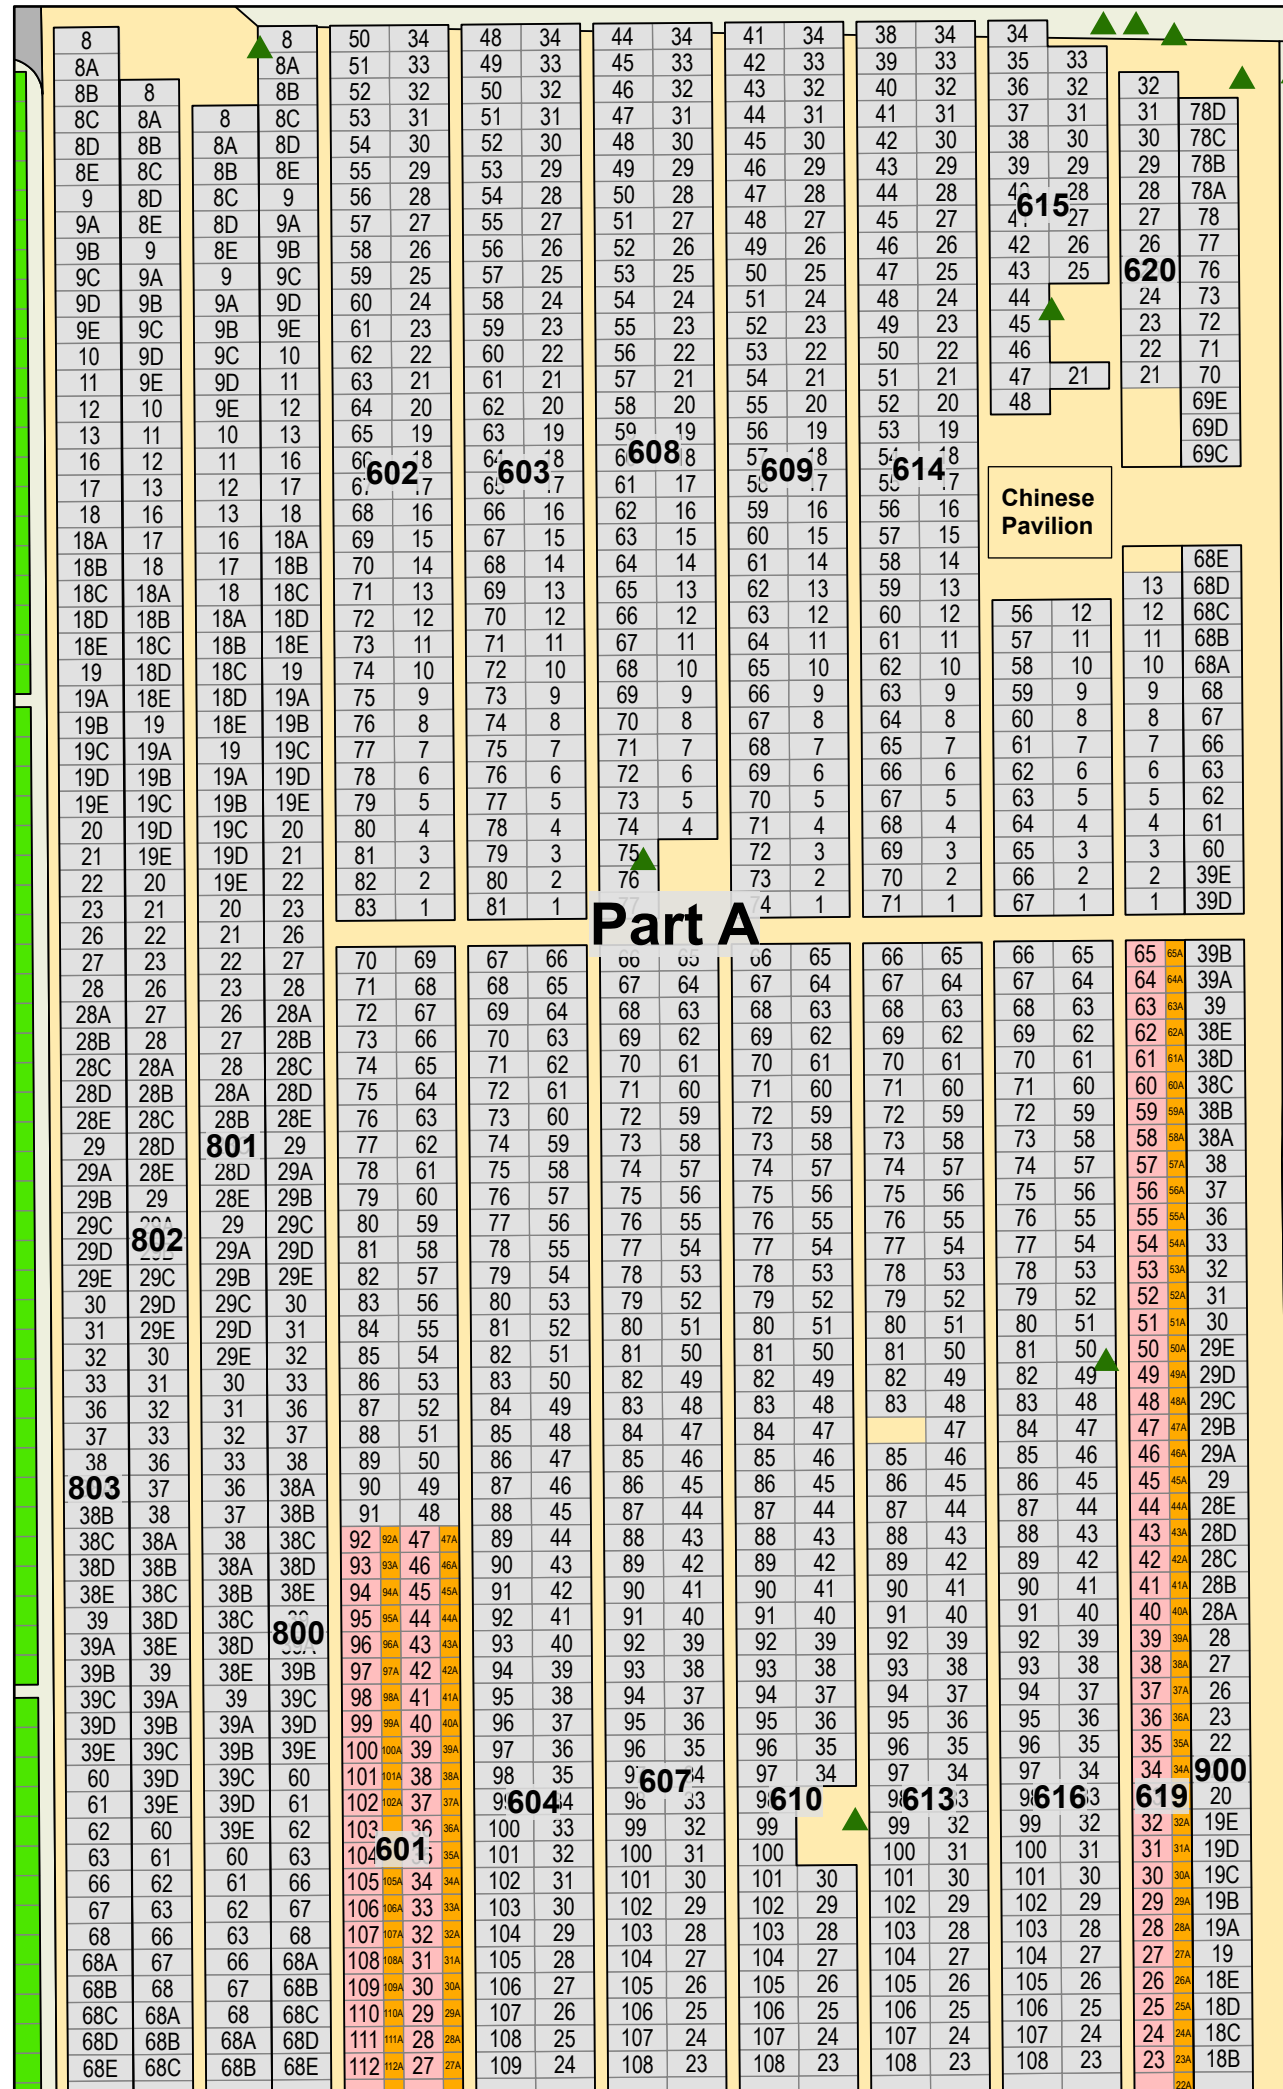

CARD 21

Beechmount Cemetery

Created: July 2009
Updated: June 2022
Data: City of Edmonton
Created by: Fire Rescue Services - Mapping Team

The City of Edmonton disclaims any liability for the use of this map. No reproduction of this map, in whole or in part, is permitted without express written consent of the City of Edmonton Fire Rescue Services.