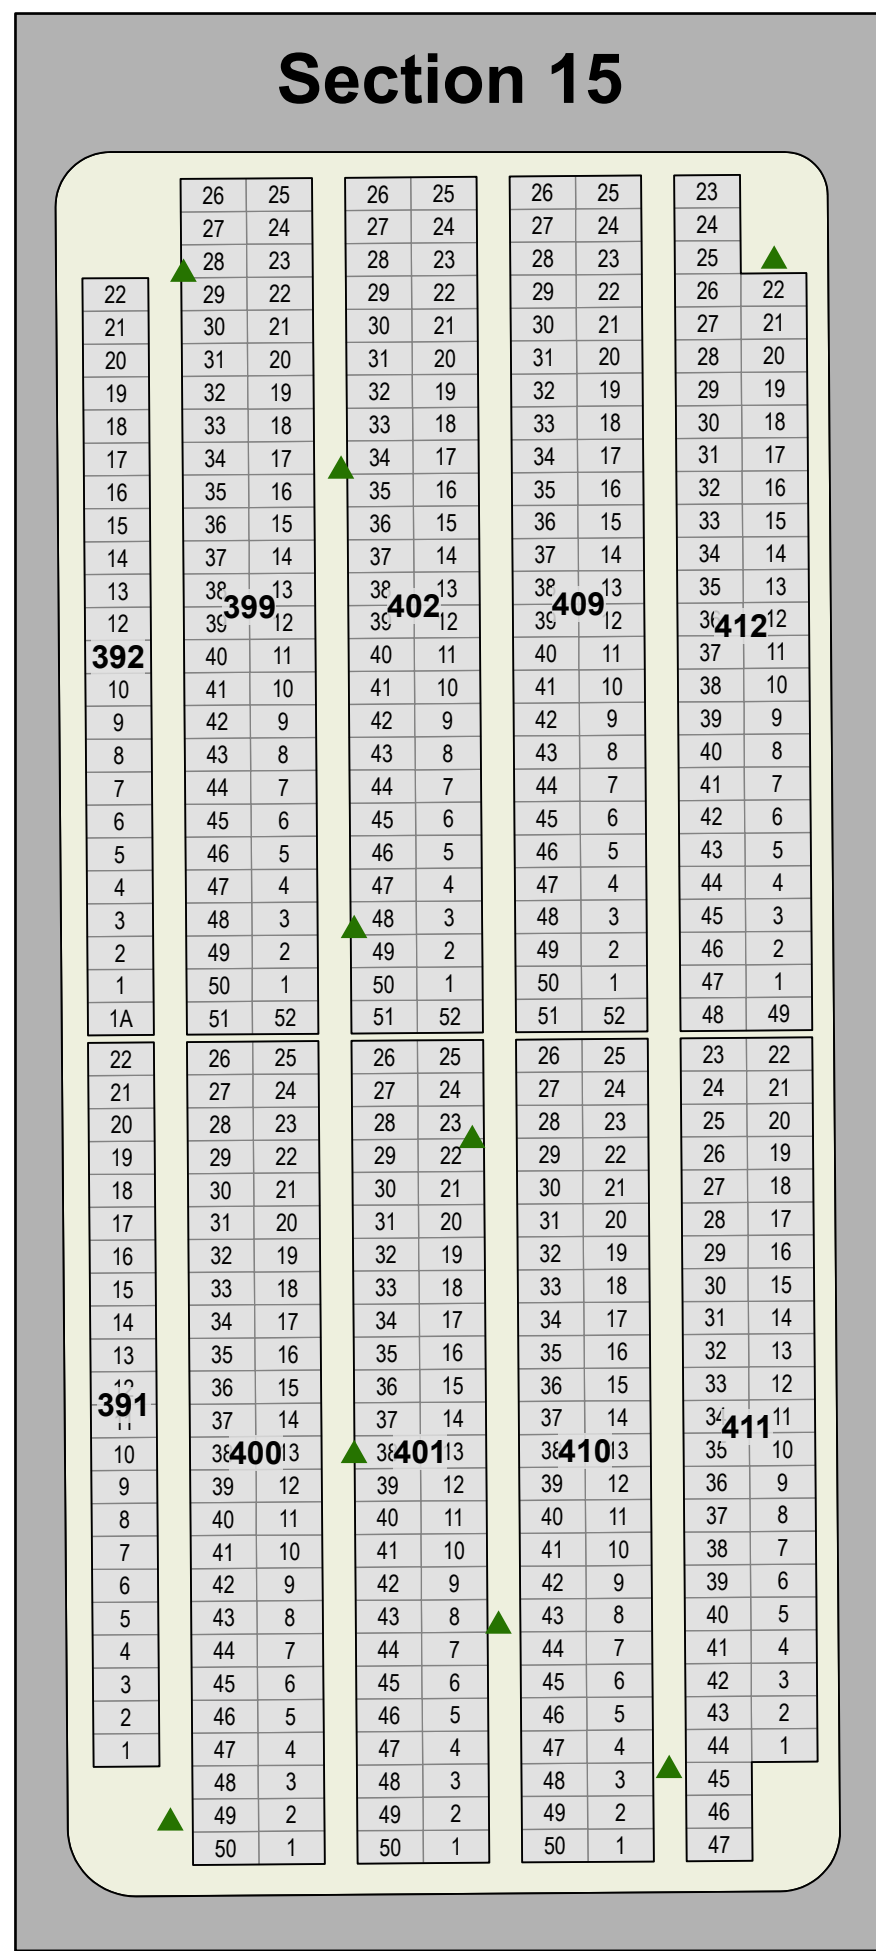

CARD 14 & 15

Beechmount Cemetery

1. #### Legend
2. Upright Monument
   - Cremation Plot For 2
   - Cremation Plot For 6
   - Roadway
   - Tree

Created: July 2009
Updated: June 2022
Data: City of Edmonton
Created by: Fire Rescue Services - Mapping Team

The City of Edmonton disclaims any liability for the use of this map. No reproduction of this map, in whole or in part, is permitted without express written consent of the City of Edmonton Fire Rescue Services.