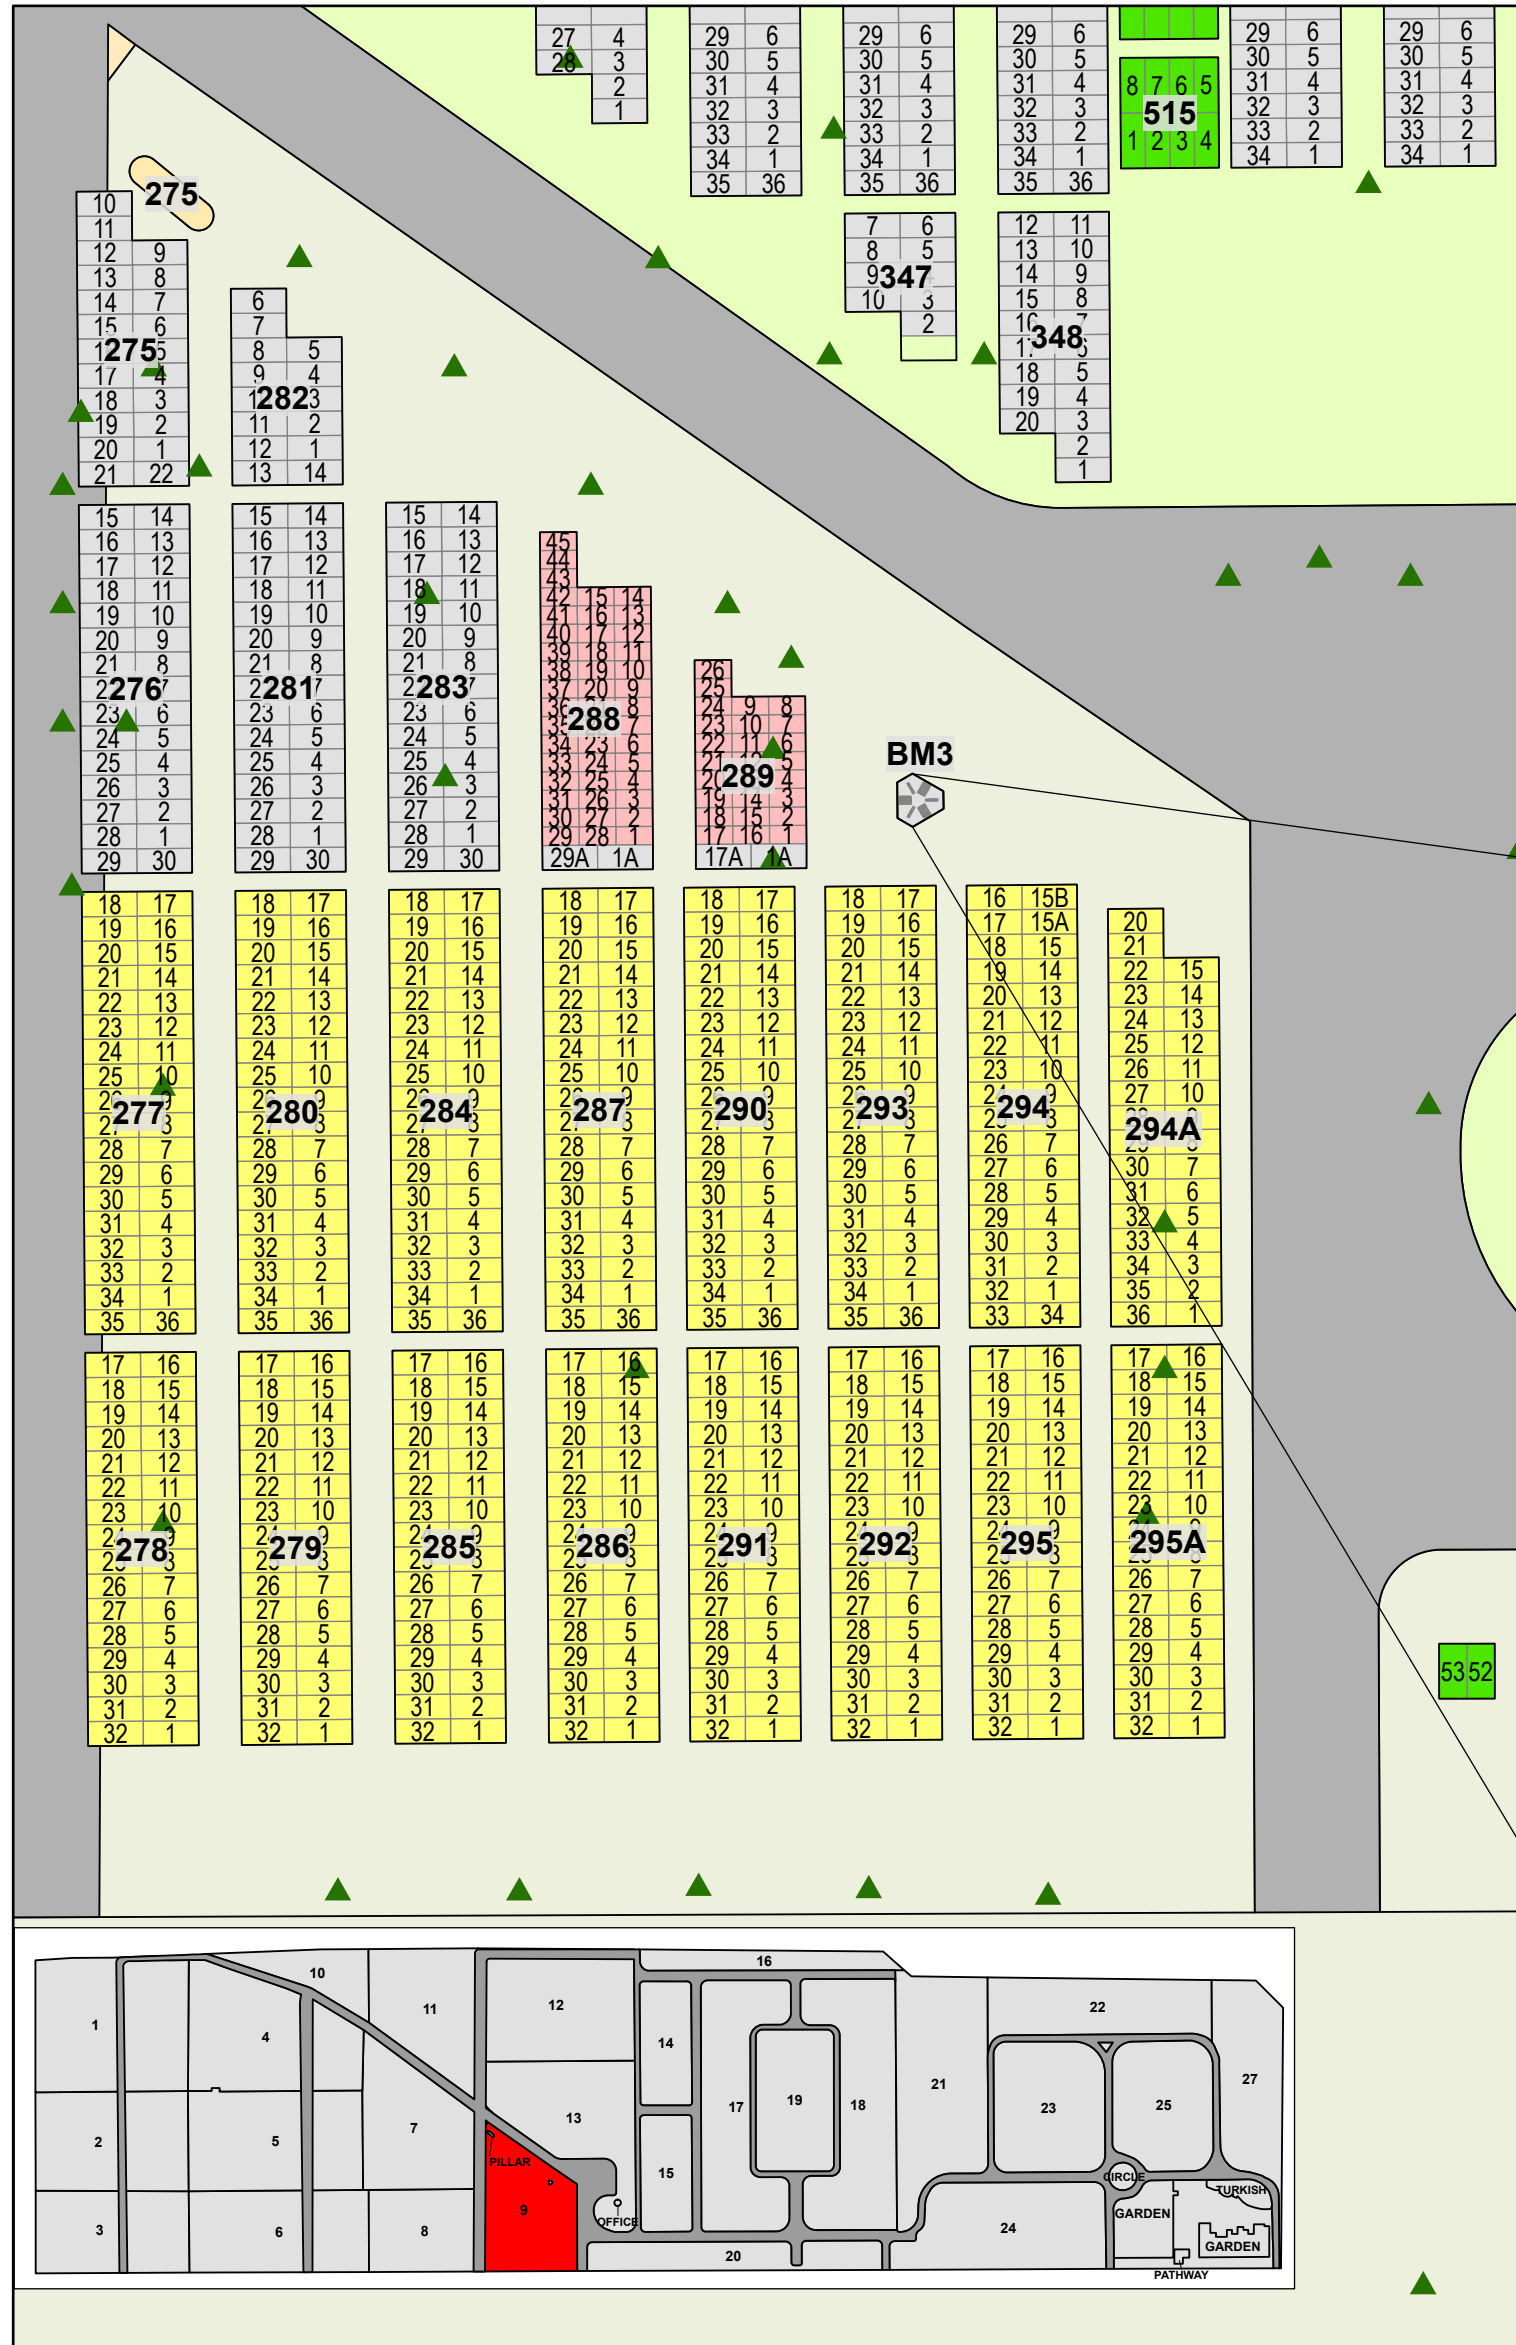

CARD 7

Beechmount Cemetery

Inset: Eternity Garden

Created: July 2009
 Updated: June 2022
 Data: City of Edmonton
 Created by: Fire Rescue Services - Mapping Team

The City of Edmonton disclaims any liability for the use of this map. No reproduction of this map, in whole or in part, is permitted without express written consent of the City of Edmonton Fire Rescue Services.

CARD 8

Beechmount Cemetery

Legend

- Military Upright Monument
- Tree
- Roadway

Created: July 2009
 Updated: June 2022
 Data: City of Edmonton
 Created by: Fire Rescue Services - Mapping Team

The City of Edmonton disclaims any liability for the use of this map. No reproduction of this map, in whole or in part, is permitted without express written consent of the City of Edmonton Fire Rescue Services.

CARD 9

Beechmount Cemetery

- Legend**
- Military Upright Monument
 - Upright Monument
 - Child Plot
 - Niche
 - Roadway
 - Tree

Inset: Pillar BM3

Created: July 2009
 Updated: June 2022
 Data: City of Edmonton
 Created by: Fire Rescue Services - Mapping Team