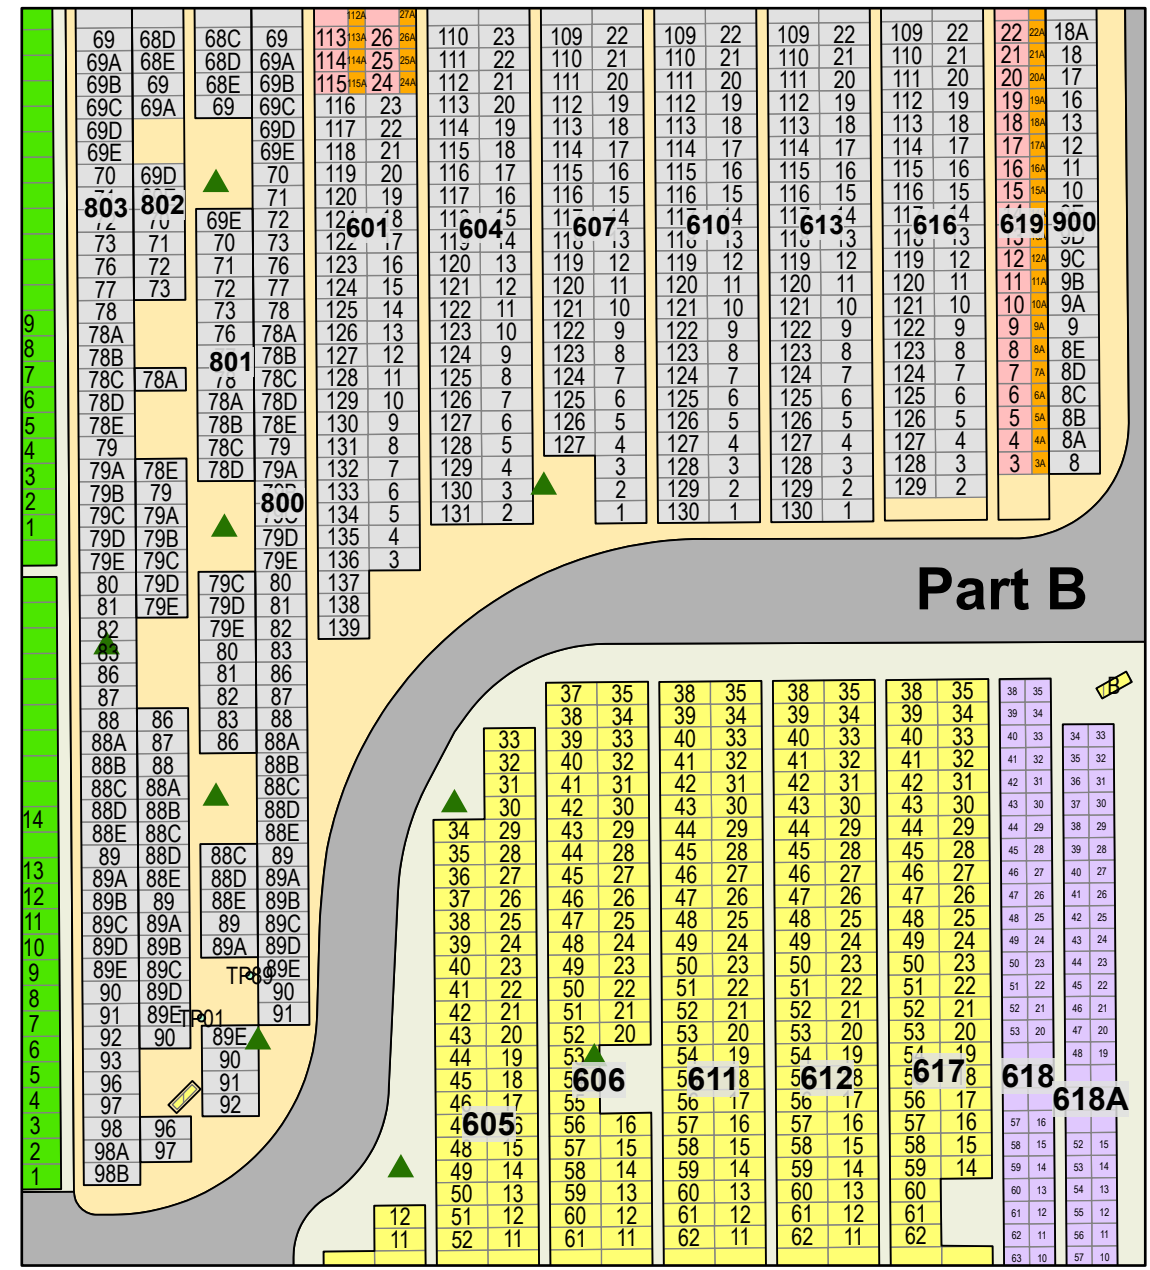

CARD 21

Beechmount Cemetery

Created: July 2009
Updated: June 2022
Data: City of Edmonton
Created by: Fire Rescue Services - Mapping Team

The City of Edmonton disclaims any liability for the use of this map. No reproduction of this map, in whole or in part, is permitted without express written consent of the City of Edmonton Fire Rescue Services.