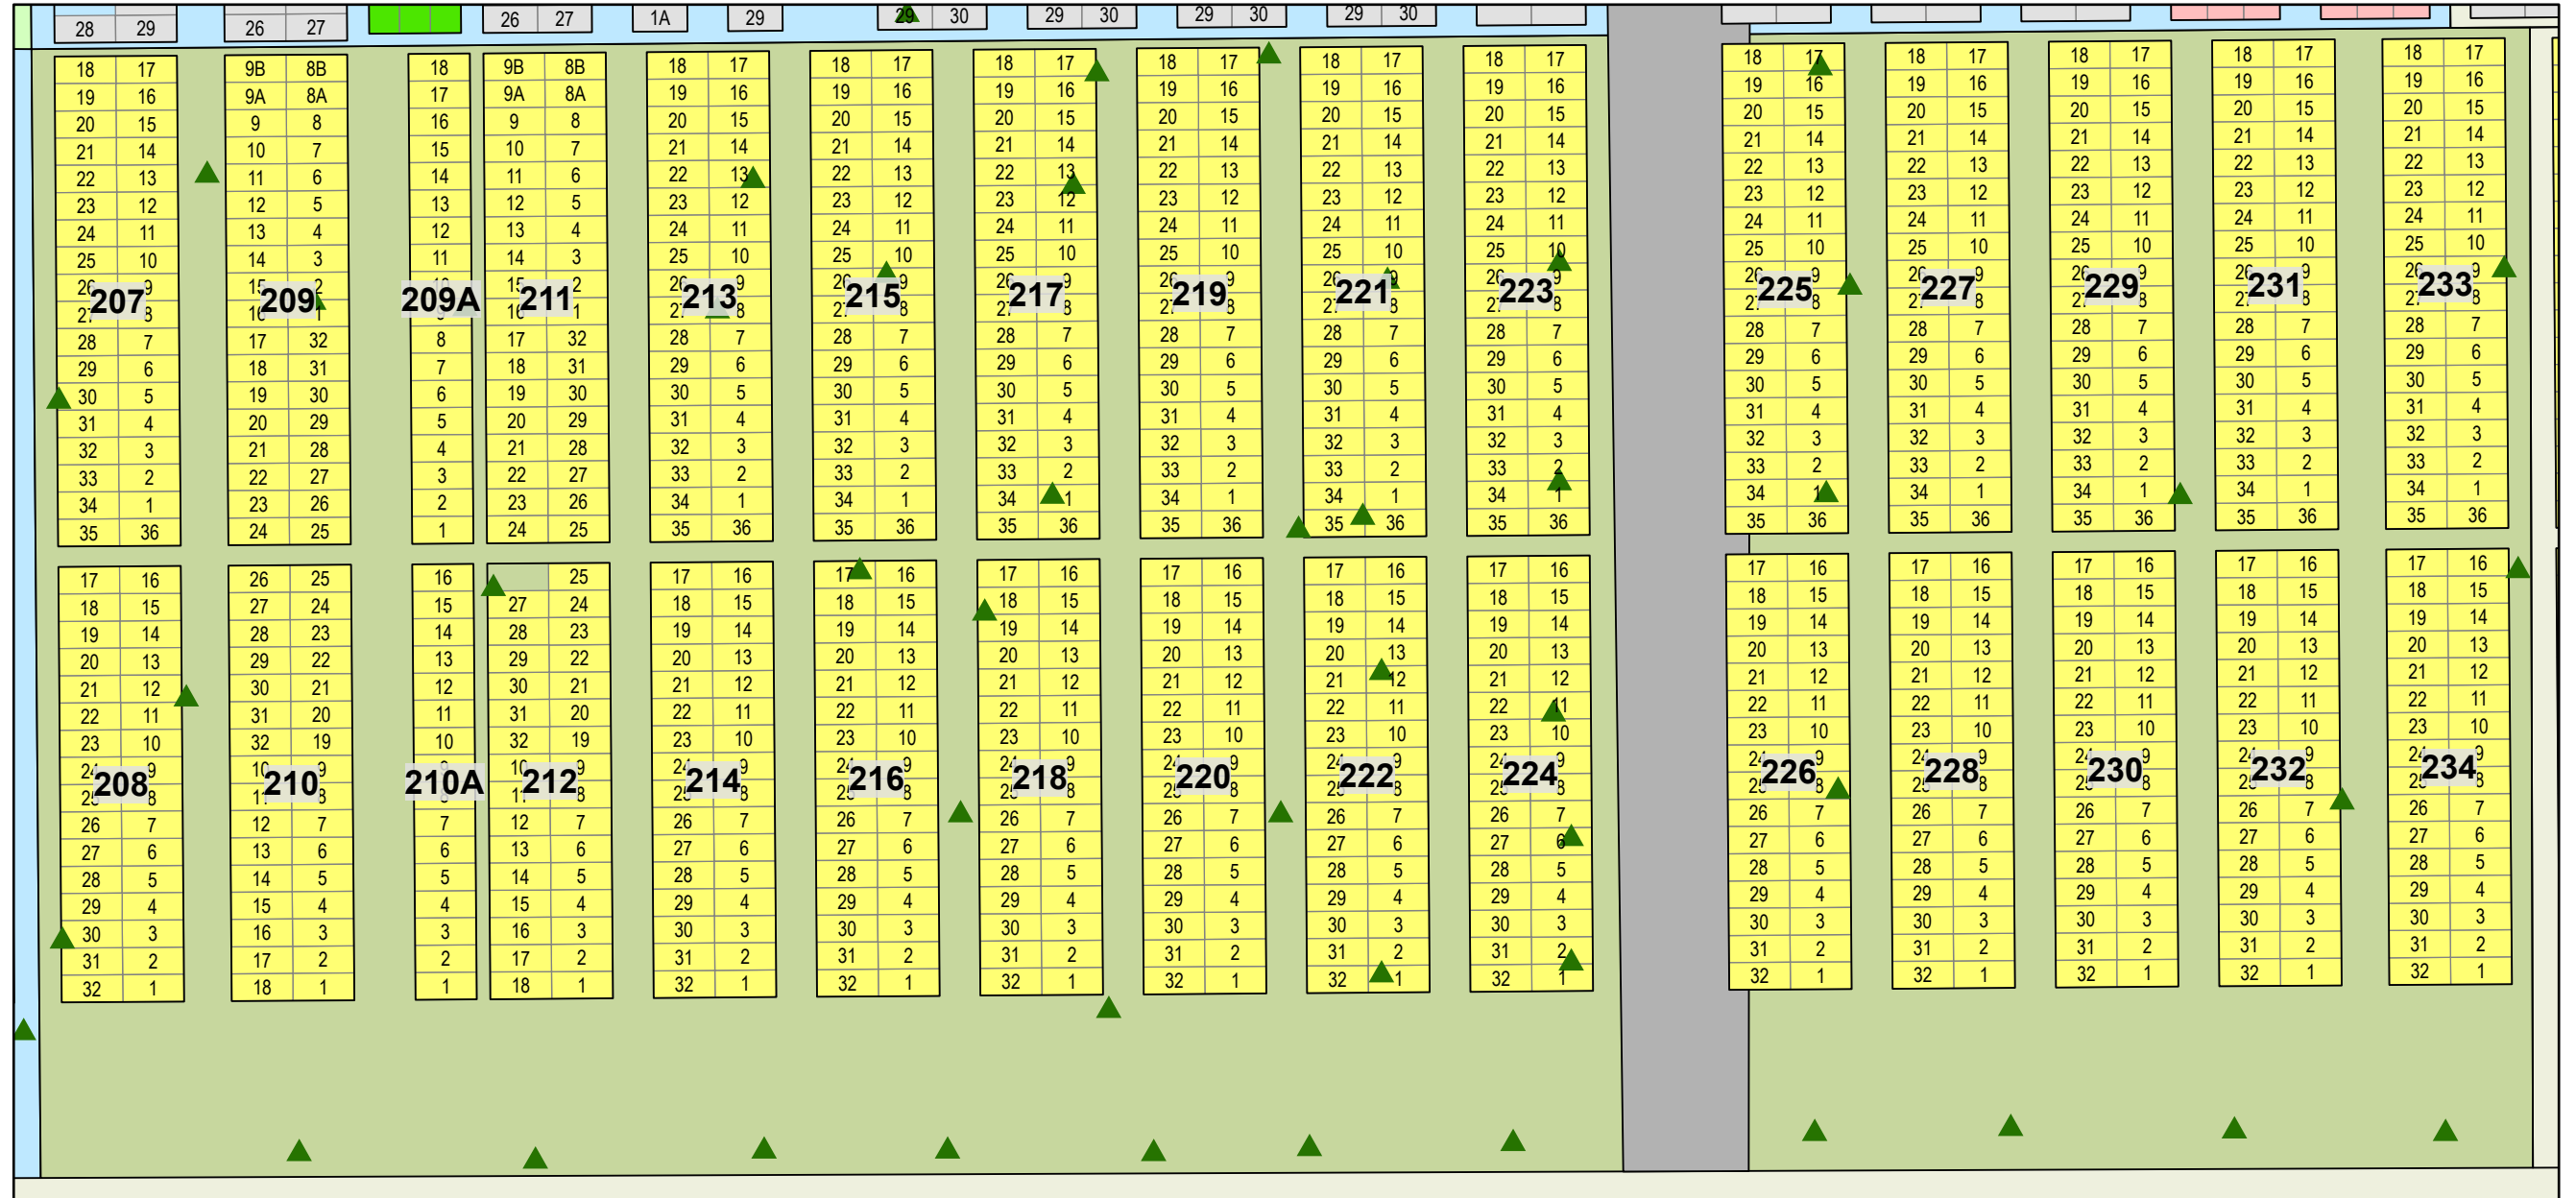

CARD 6

Beechmount Cemetery

Legend

- Military Upright Monument
- Roadway
- Tree
- Card 6

Created: July 2009
Updated: June 2022
Data: City of Edmonton
Created by: Fire Rescue Services - Mapping Team

The City of Edmonton disclaims any liability for the use of this map. No reproduction of this map, in whole or in part, is permitted without express written consent of the City of Edmonton Fire Rescue Services.