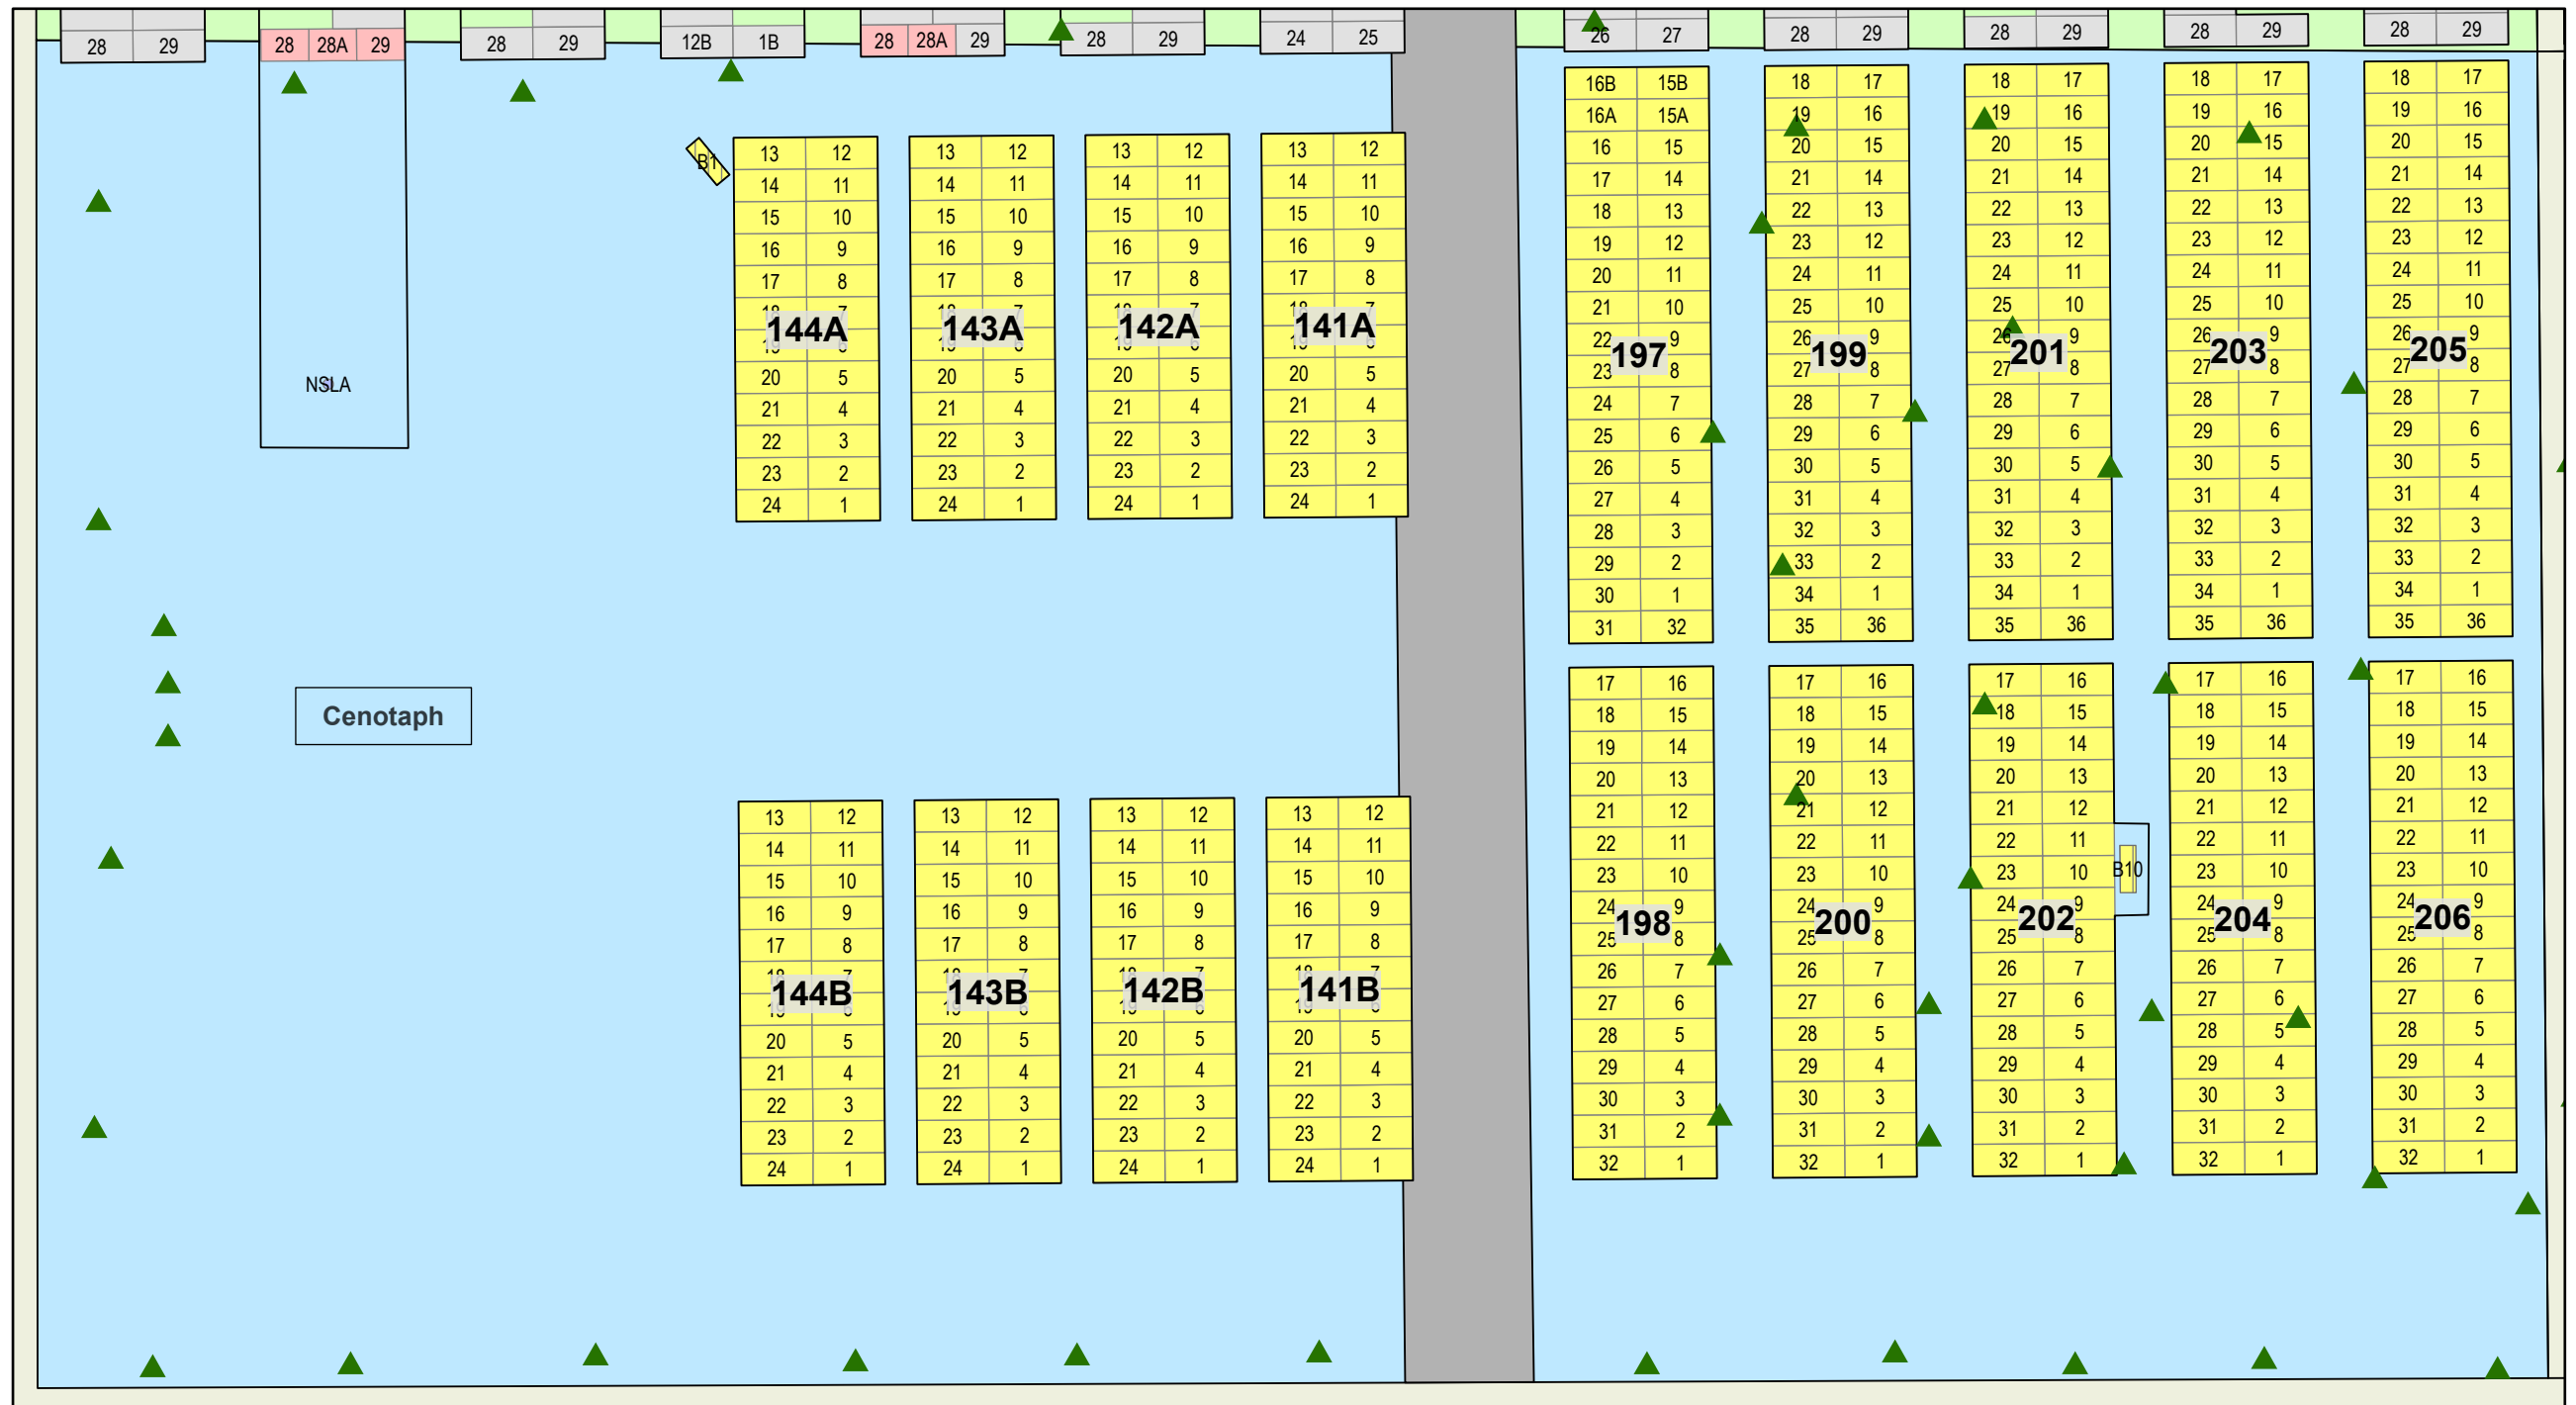

CARD 2

Beechmount Cemetery

Legend

-  Upright Monument
-  Child Plot
-  Tree
-  Roadway

Created: July 2009
 Updated: June 2022
 Data: City of Edmonton
 Created by: Fire Rescue Services - Mapping Team

The City of Edmonton disclaims any liability for the use of this map. No reproduction of this map, in whole or in part, is permitted without express written consent of the City of Edmonton Fire Rescue Services.

CARD 3

Beechmount Cemetery

Legend

- Upright Monument
- Child Plot
- Military Upright Monument
- Tree
- Roadway

Created: July 2009
 Updated: June 2022
 Data: City of Edmonton
 Created by: Fire Rescue Services - Mapping Team