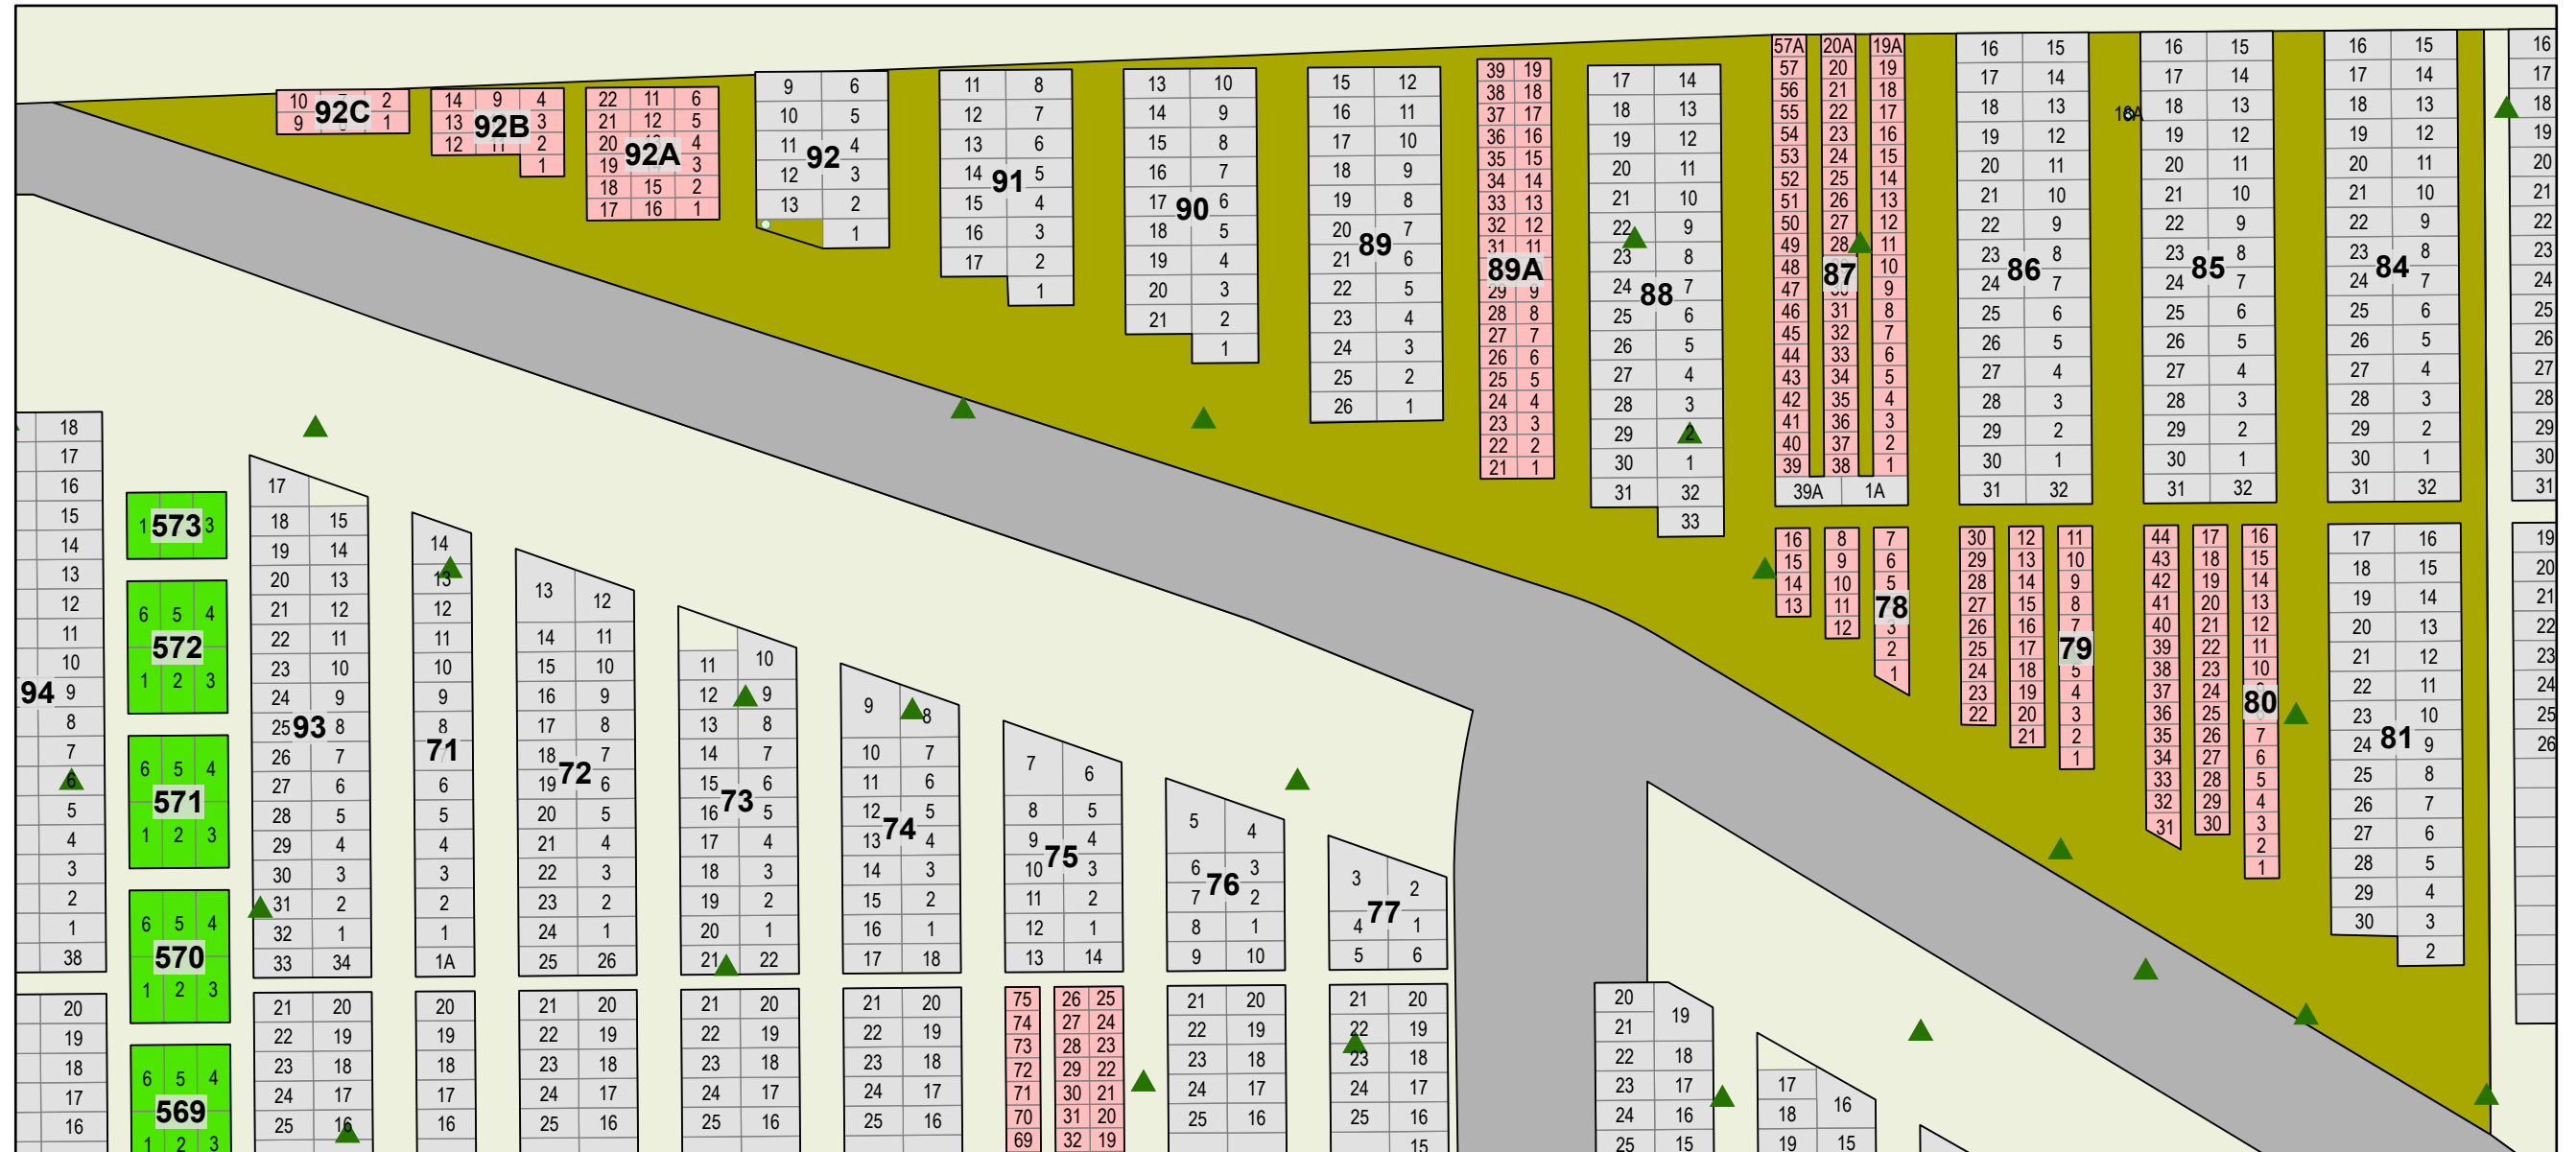

CARD 10

Beechmount Cemetery

Legend

- Upright Monument
- Child Plot
- Tree
- Roadway

Created: July 2009
Updated: June 2022
Data: City of Edmonton
Created by: Fire Rescue Services - Mapping Team

The City of Edmonton disclaims any liability for the use of this map. No reproduction of this map, in whole or in part, is permitted without express written consent of the City of Edmonton Fire Rescue Services.