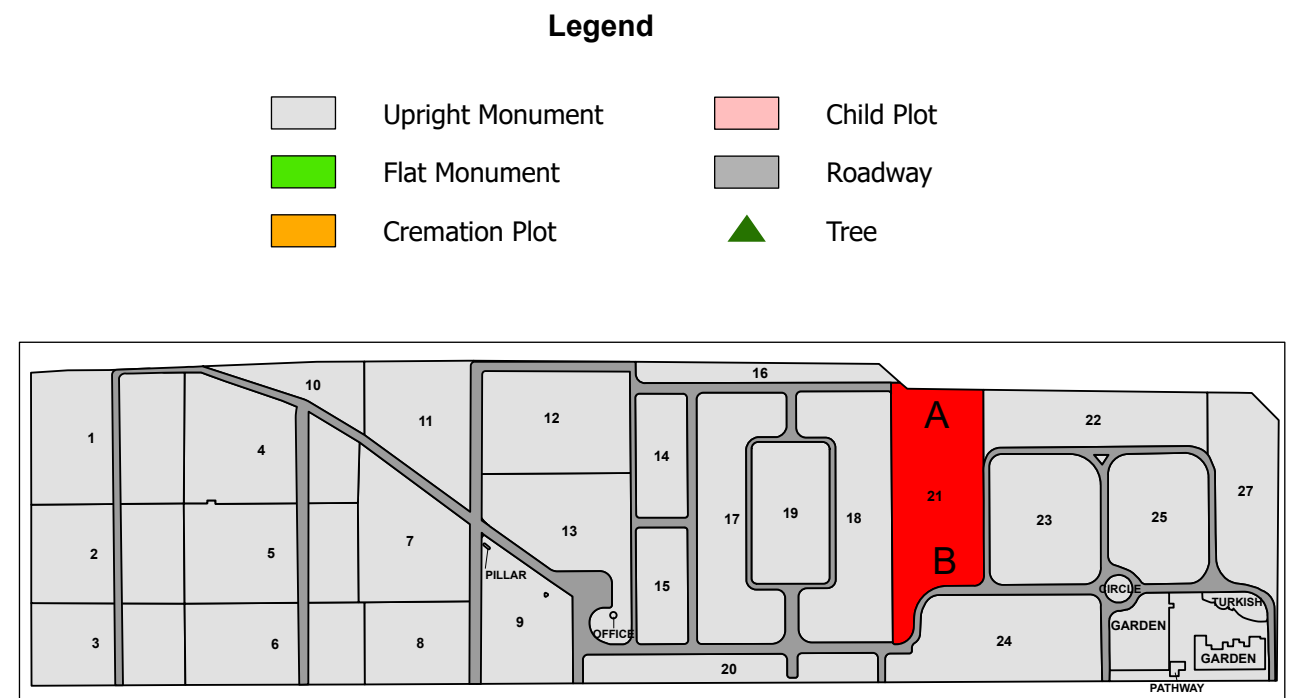

CARD 21

Beechmount Cemetery

Created: July 2009
Updated: June 2022
Data: City of Edmonton
Created by: Fire Rescue Services - Mapping Team

The City of Edmonton disclaims any liability for the use of this map. No reproduction of this map, in whole or in part, is permitted without express written consent of the City of Edmonton Fire Rescue Services.