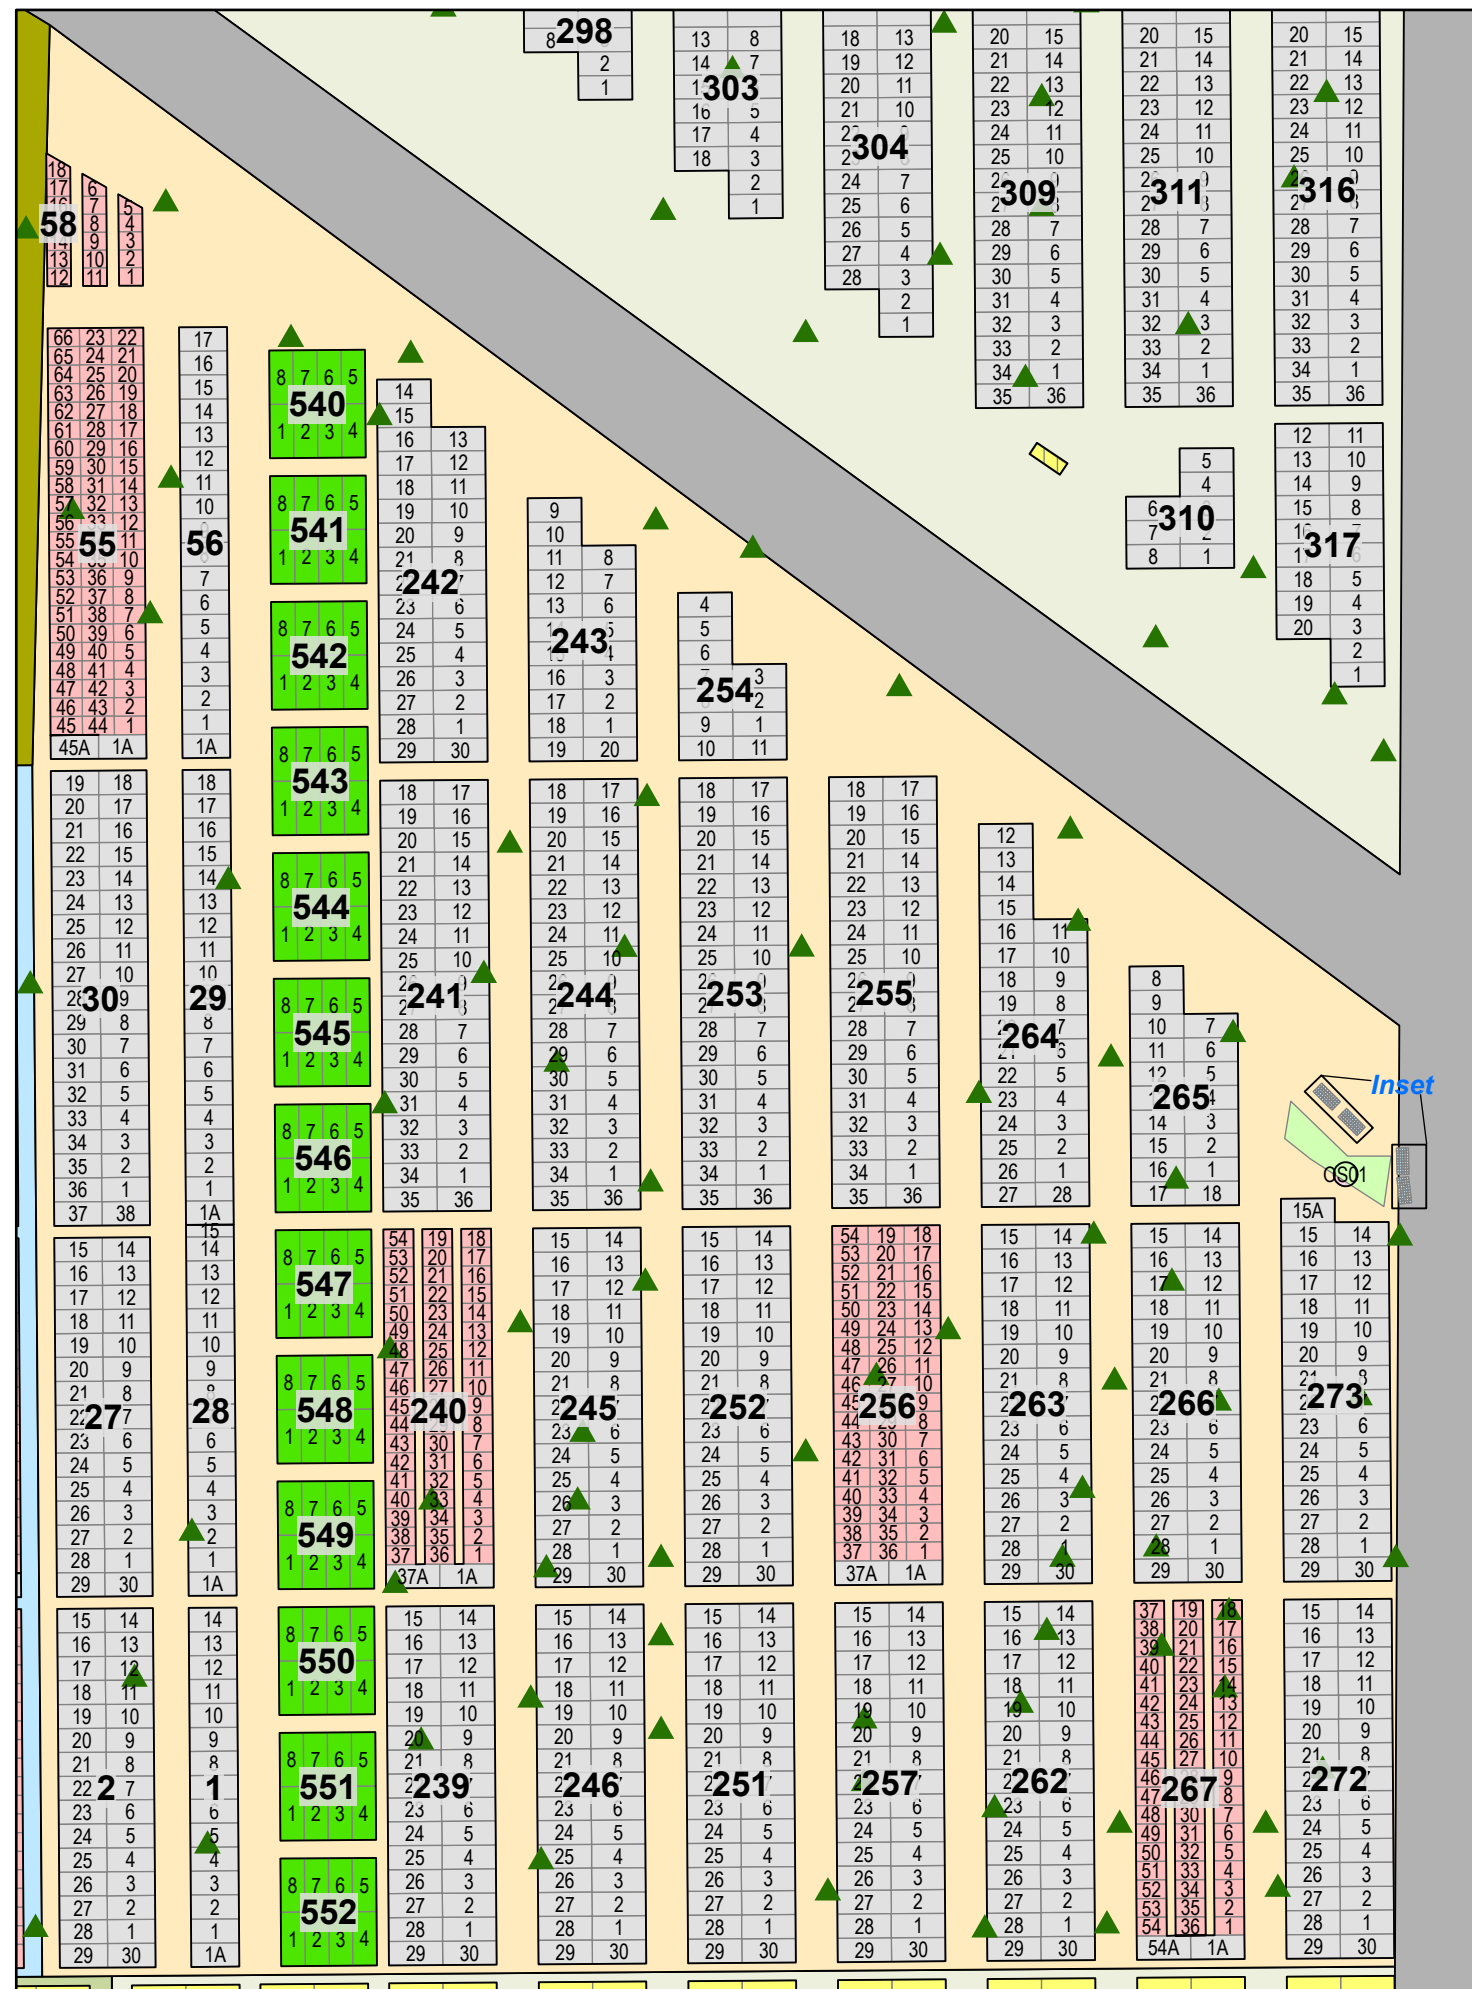

CARD 6

Beechmount Cemetery

Legend

- Military Upright Monument
- Roadway
- Tree
- Card 6

Created: July 2009
 Updated: June 2022
 Data: City of Edmonton
 Created by: Fire Rescue Services - Mapping Team

The City of Edmonton disclaims any liability for the use of this map. No reproduction of this map, in whole or in part, is permitted without express written consent of the City of Edmonton Fire Rescue Services.

CARD 7

Beechmount Cemetery

Inset: Eternity Garden

Created: July 2009
 Updated: June 2022
 Data: City of Edmonton
 Created by: Fire Rescue Services - Mapping Team

The City of Edmonton disclaims any liability for the use of this map. No reproduction of this map, in whole or in part, is permitted without express written consent of the City of Edmonton Fire Rescue Services.