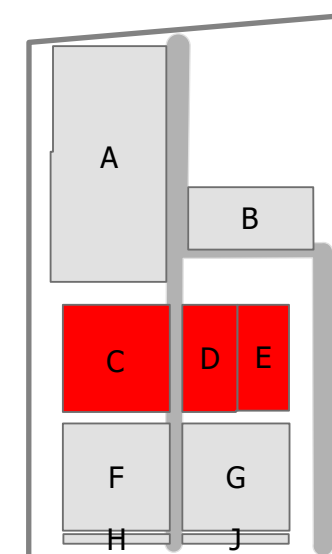

CARD 2

Clover Bar Cemetery - Sections C, D, & E

Legend

- Upright Monument
- Section C
- Cremation Plot
- Section D
- Bench
- Section E
- Grade Beam Asbuilt
- Tree
- Roadway

Created: July 2009
Updated: June 2022
Data: City of Edmonton
Created by: Fire Rescue Services - Mapping Team

The City of Edmonton disclaims any liability for the use of this map. No reproduction of this map, in whole or in part, is permitted without express written consent of the City of Edmonton Fire Rescue Services.