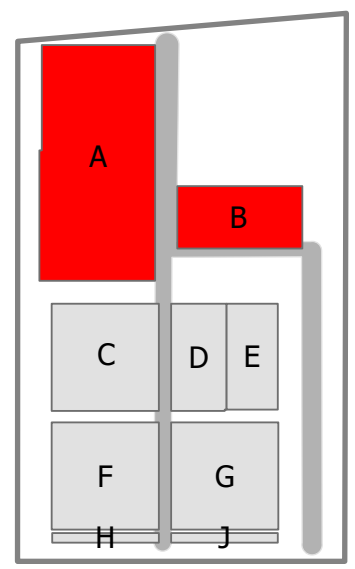

INDEX

Clover Bar Cemetery

- CARD 1 - Section A and Section B**
- CARD 2 - Sections C, D, and E**
- CARD 3 - Sections F, G, H, and J**

Created: July 2009
 Updated: June 2022
 Data: City of Edmonton
 Created by: Fire Rescue Services - Mapping Team

CARD 1

Clover Bar Cemetery - Section A & Section B

Legend

- Upright Monument
- Flat Monument
- Cremation For 2 Plot
- Cremation For 4 Plot
- Bench
- Grade Beam Asbuilt
- Roadway
- Tree

Created: July 2009
 Updated: June 2022
 Data: City of Edmonton
 Created by: Fire Rescue Services - Mapping Team

CARD 2

Clover Bar Cemetery - Sections C, D, & E

Legend

- Upright Monument
- Section C
- Cremation Plot
- Section D
- Bench
- Section E
- Grade Beam Asbuilt
- Tree
- Roadway

Created: July 2009
 Updated: June 2022
 Data: City of Edmonton
 Created by: Fire Rescue Services - Mapping Team