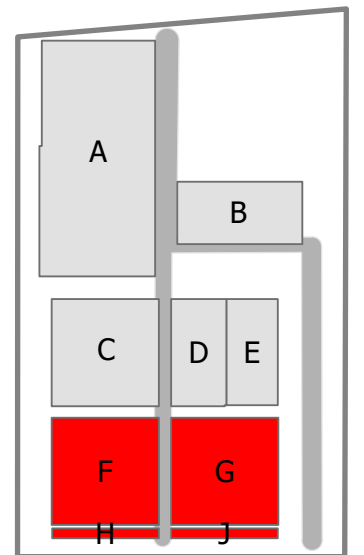

CARD 2

Clover Bar Cemetery - Sections C, D, & E

Legend

- Upright Monument
- Section C
- Cremation Plot
- Section D
- Bench
- Section E
- Grade Beam Asbuilt
- Tree
- Roadway

Created: July 2009
 Updated: June 2022
 Data: City of Edmonton
 Created by: Fire Rescue Services - Mapping Team

CARD 3

Clover Bar Cemetery - Sections F, G, H, & J

Legend

-  Upright Monument
-  Roadway
-  Tree

Created: July 2009
 Updated: June 2022
 Data: City of Edmonton
 Created by: Fire Rescue Services - Mapping Team