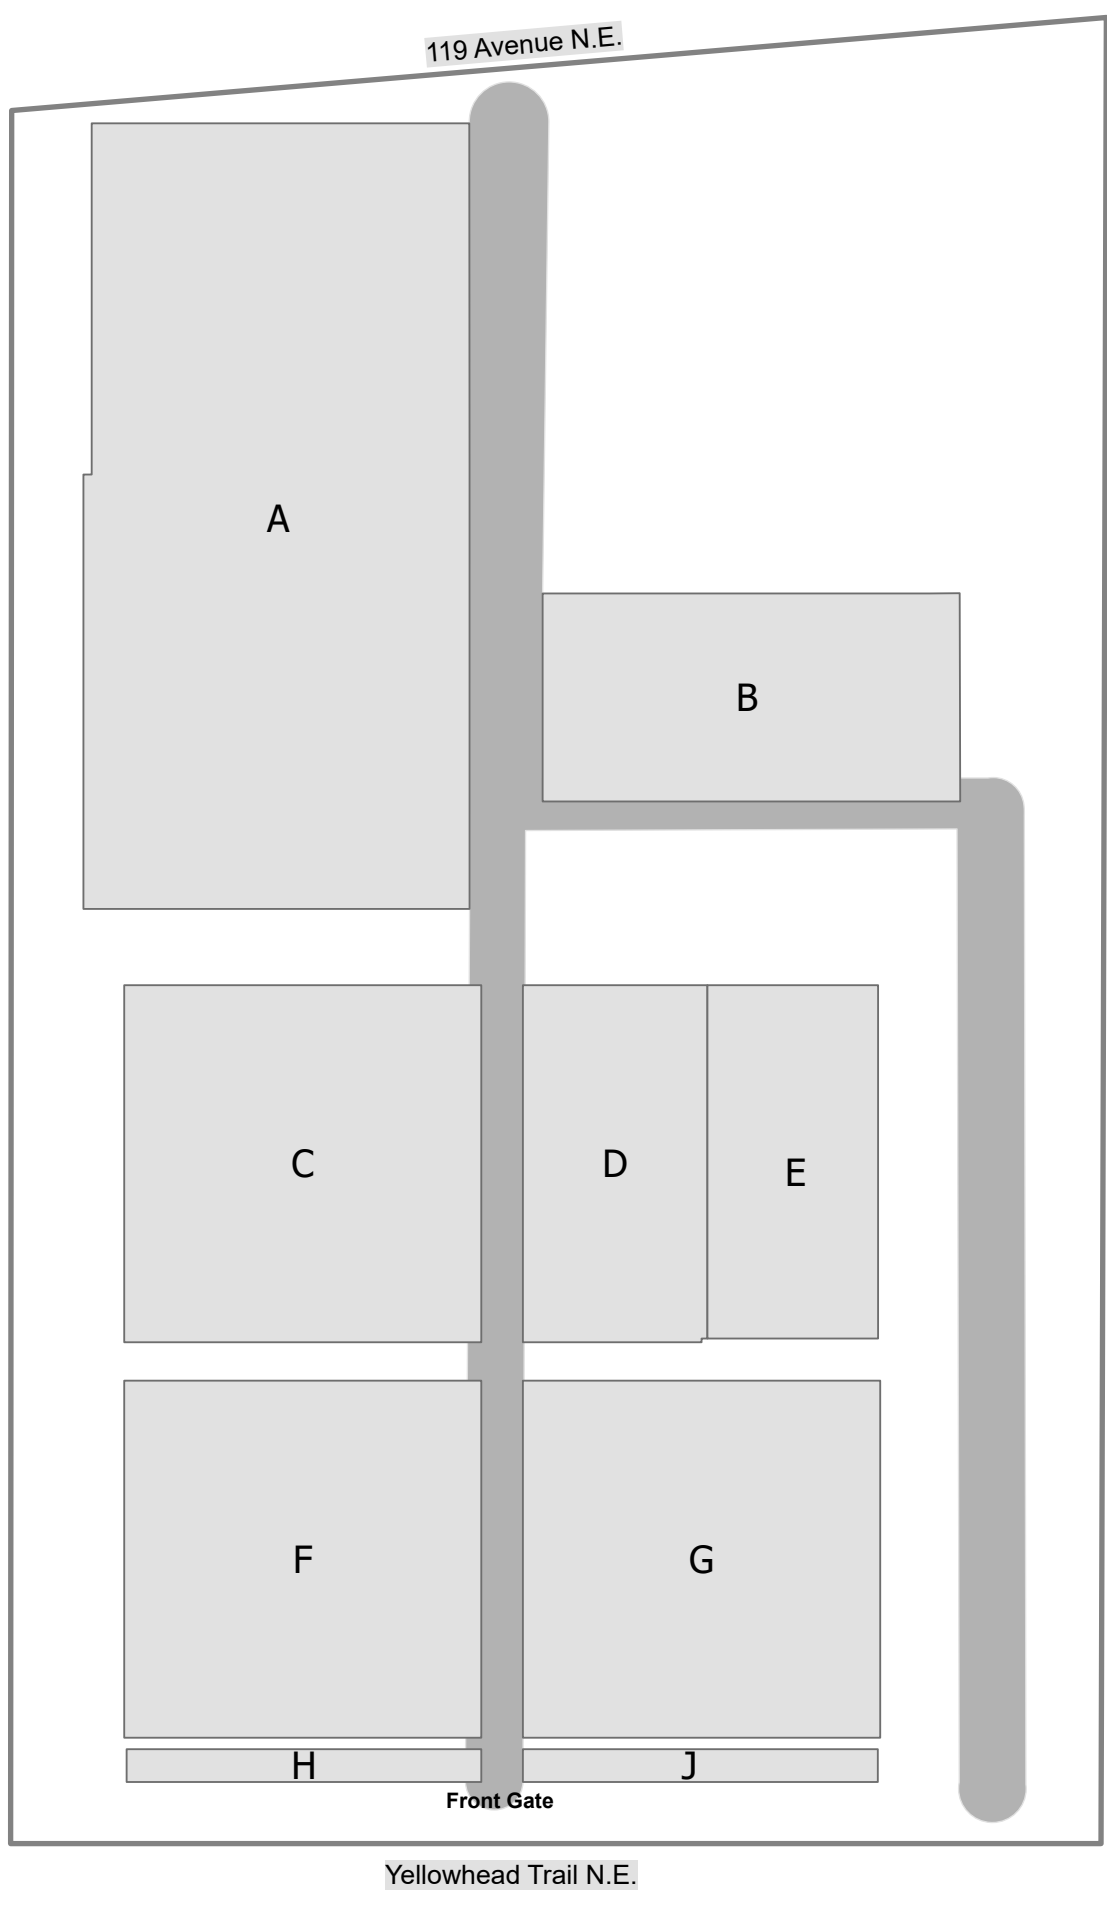

INDEX

Clover Bar Cemetery

- CARD 1 - Section A and Section B**
- CARD 2 - Sections C, D, and E**
- CARD 3 - Sections F, G, H, and J**

Created: July 2009
 Updated: June 2022
 Data: City of Edmonton
 Created by: Fire Rescue Services - Mapping Team

CARD 1

Clover Bar Cemetery - Section A & Section B

Legend

- Upright Monument
- Flat Monument
- Cremation For 2 Plot
- Cremation For 4 Plot
- Bench
- Grade Beam Asbuilt
- Roadway
- Tree

Created: July 2009
 Updated: June 2022
 Data: City of Edmonton
 Created by: Fire Rescue Services - Mapping Team

CARD 2

Clover Bar Cemetery - Sections C, D, & E

Legend

- Upright Monument
- Section C
- Cremation Plot
- Section D
- Bench
- Section E
- Grade Beam Asbuilt
- Tree
- Roadway

Created: July 2009
 Updated: June 2022
 Data: City of Edmonton
 Created by: Fire Rescue Services - Mapping Team

CARD 3

Clover Bar Cemetery - Sections F, G, H, & J

Legend

-  Upright Monument
-  Roadway
-  Tree

Created: July 2009
 Updated: June 2022
 Data: City of Edmonton
 Created by: Fire Rescue Services - Mapping Team