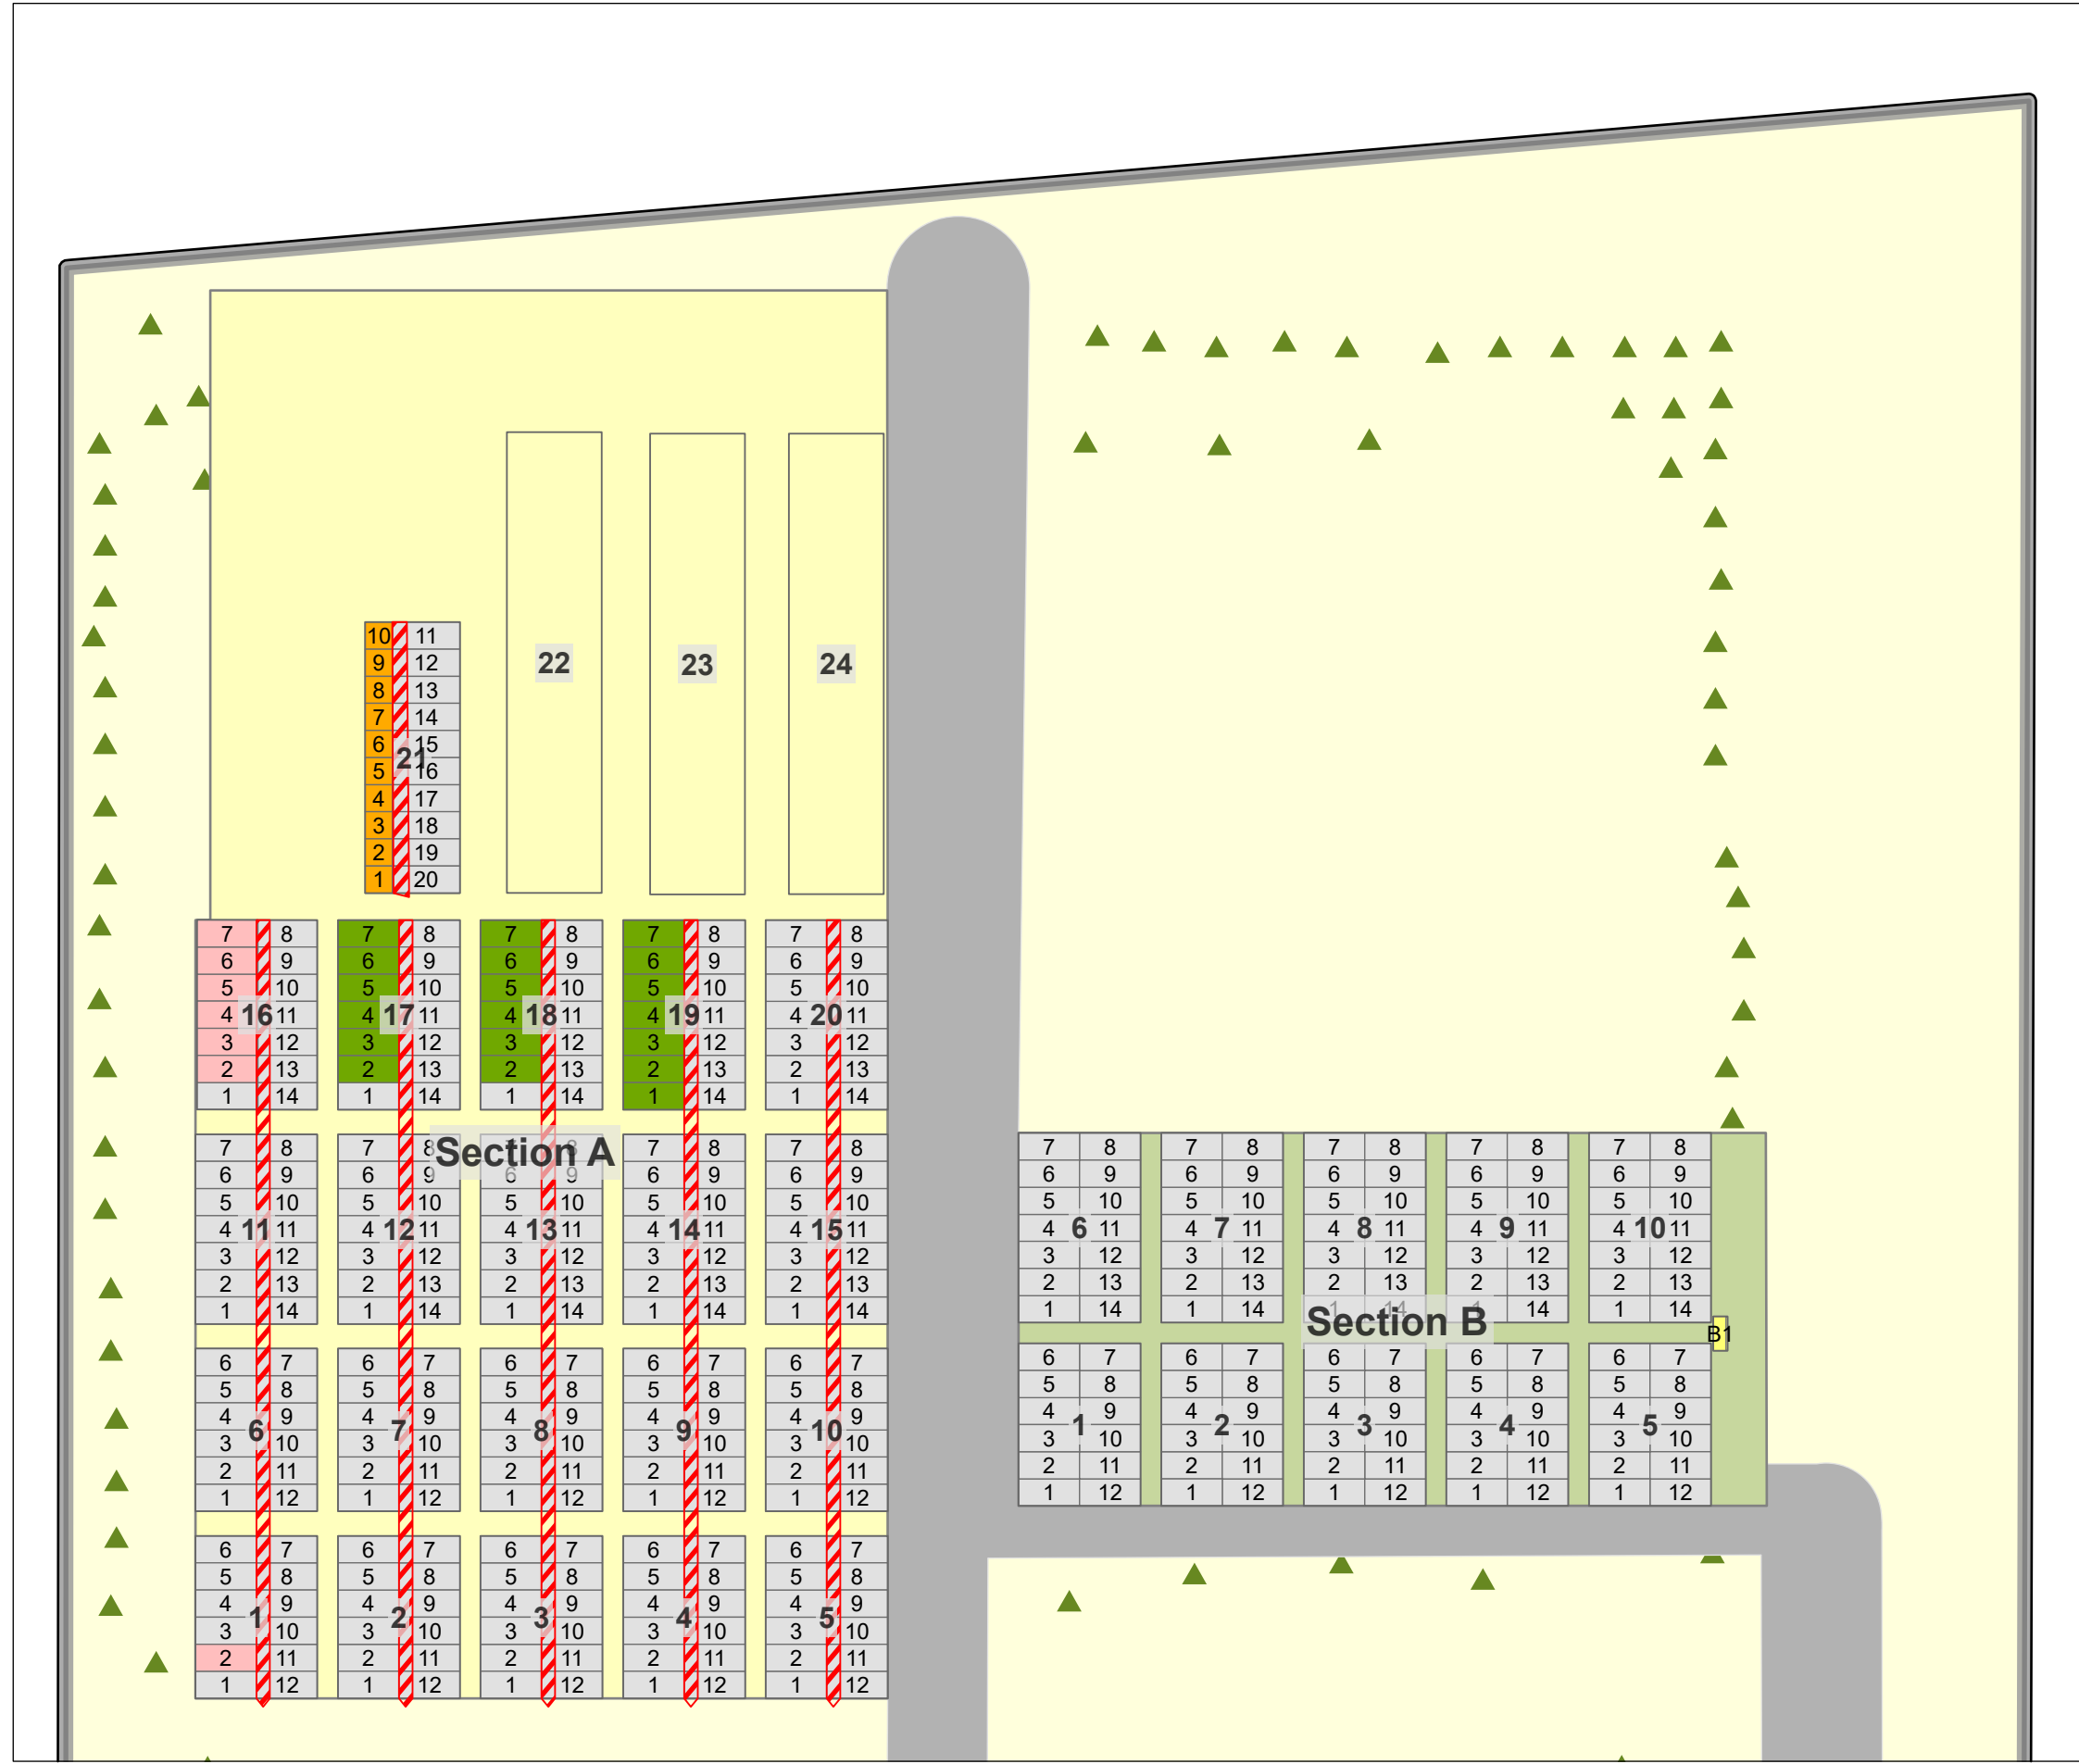

INDEX

Clover Bar Cemetery

- CARD 1 - Section A and Section B**
- CARD 2 - Sections C, D, and E**
- CARD 3 - Sections F, G, H, and J**

Created: July 2009
 Updated: June 2022
 Data: City of Edmonton
 Created by: Fire Rescue Services - Mapping Team

CARD 1

Clover Bar Cemetery - Section A & Section B

Legend

- Upright Monument
- Flat Monument
- Cremation For 2 Plot
- Cremation For 4 Plot
- Bench
- Grade Beam Asbuilt
- Roadway
- Tree

Created: July 2009
 Updated: June 2022
 Data: City of Edmonton
 Created by: Fire Rescue Services - Mapping Team

CARD 2

Clover Bar Cemetery - Sections C, D, & E

Legend

- Upright Monument
- Section C
- Cremation Plot
- Section D
- Bench
- Section E
- Grade Beam Asbuilt
- Tree
- Roadway

Created: July 2009
 Updated: June 2022
 Data: City of Edmonton
 Created by: Fire Rescue Services - Mapping Team

CARD 3

Clover Bar Cemetery - Sections F, G, H, & J

Legend

-  Upright Monument
-  Roadway
-  Tree

Created: July 2009
 Updated: June 2022
 Data: City of Edmonton
 Created by: Fire Rescue Services - Mapping Team