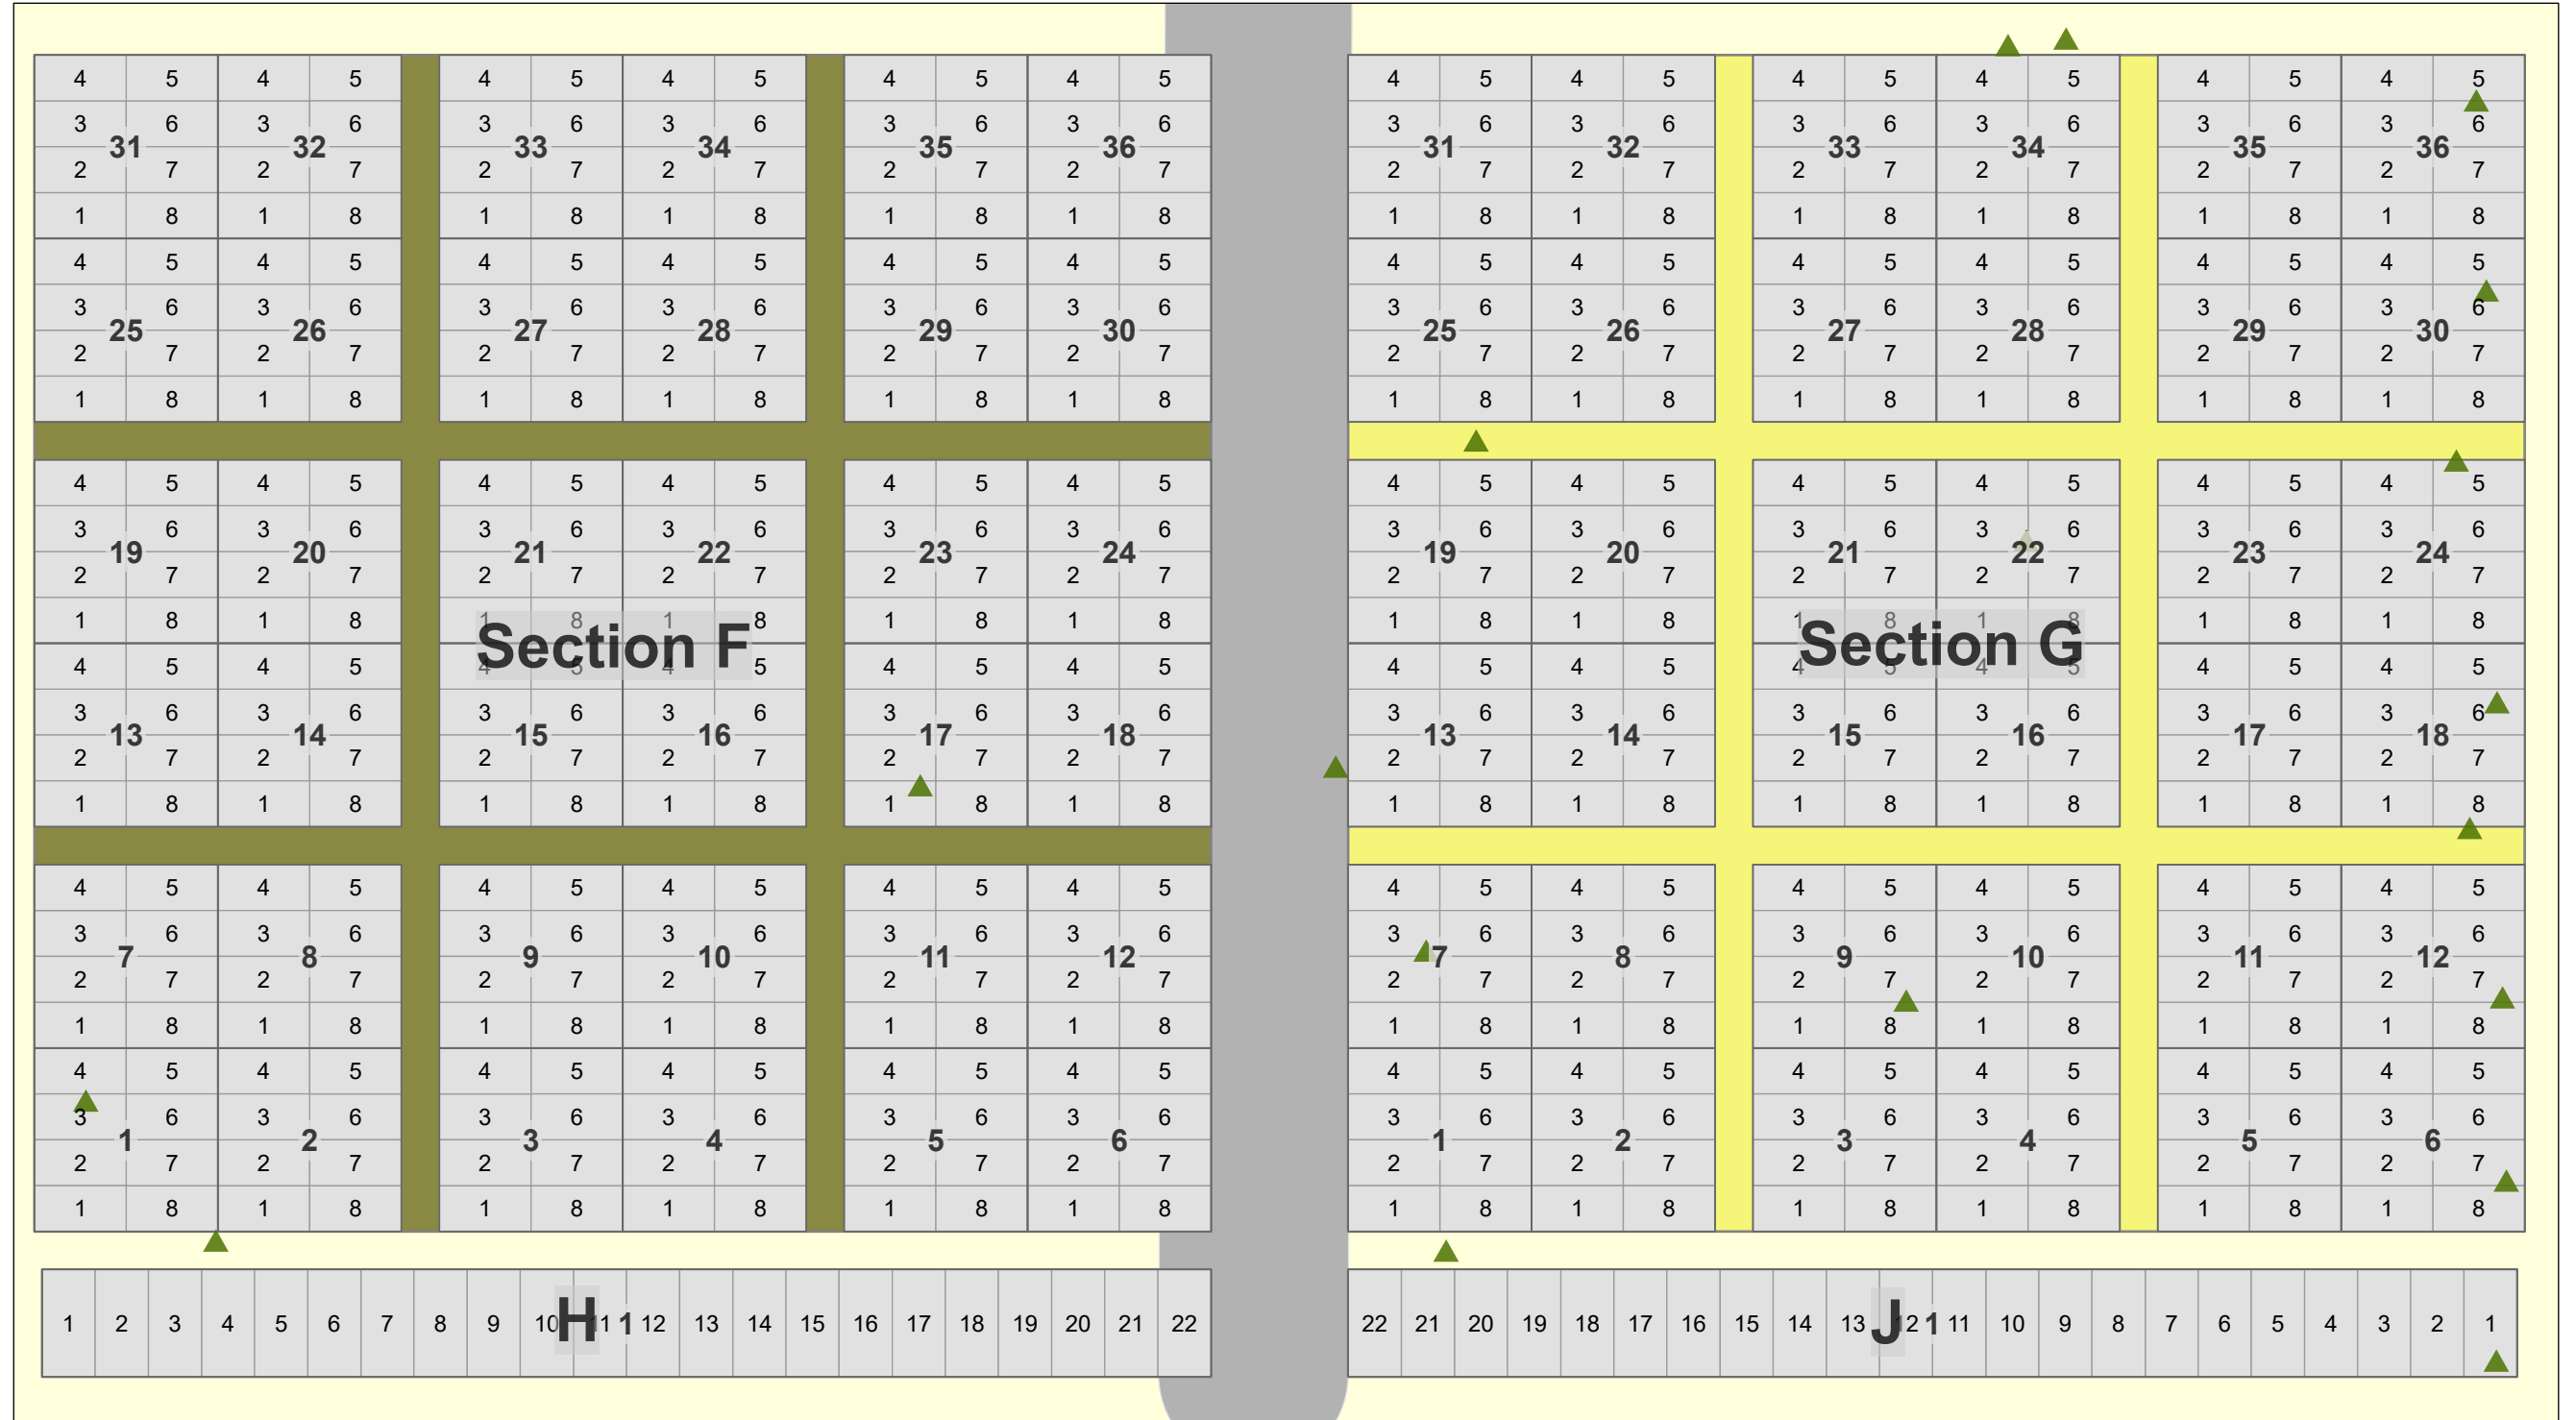

CARD 3

Clover Bar Cemetery - Sections F, G, H, & J

Legend

- Upright Monument
- Roadway
- Tree