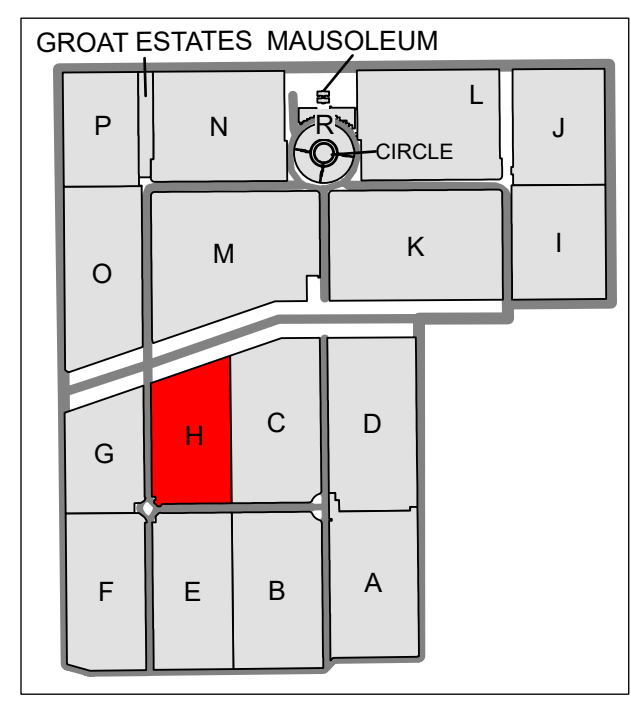

Cut Line

Cut Line

CARD 7

Edmonton Cemetery - Section G

Legend

-  Upright Monument
-  Military Upright Monument
-  Cremation For 4 Plot
-  Scattering Garden
-  Section G
-  Road
-  Tree

Created: July 2009
 Updated: June 2022
 Data: City of Edmonton
 Created by: Fire Rescue Services - Mapping Team

CARD 8

Edmonton Cemetery - Section H

Legend

-  Upright Monument
-  Military Upright Monument
-  Child Plot
-  Section H
-  Road
-  Tree

Created: July 2009
 Updated: June 2022
 Data: City of Edmonton
 Created by: Fire Rescue Services - Mapping Team