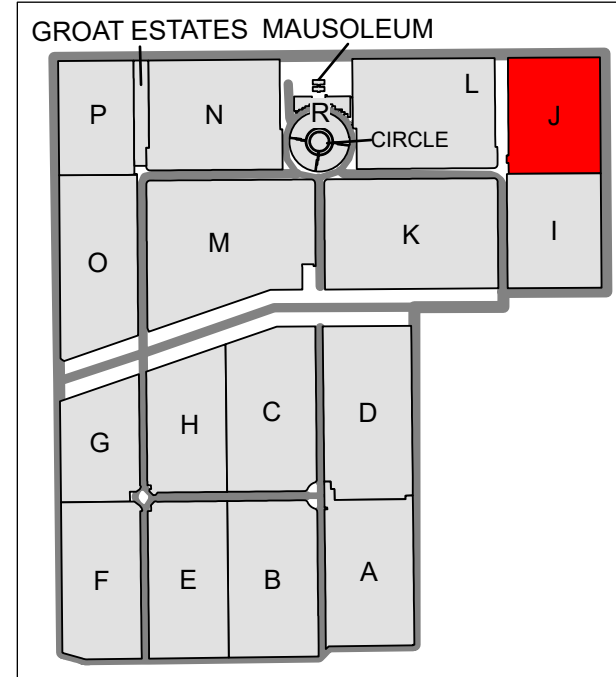

Created: July 2009
Updated: June 2022
Data: City of Edmonton
Created by: Fire Rescue Services - Mapping Team

The City of Edmonton disclaims any liability for the use of this map. No reproduction of this map, in whole or in part, is permitted without express written consent of the City of Edmonton Fire Rescue Services.