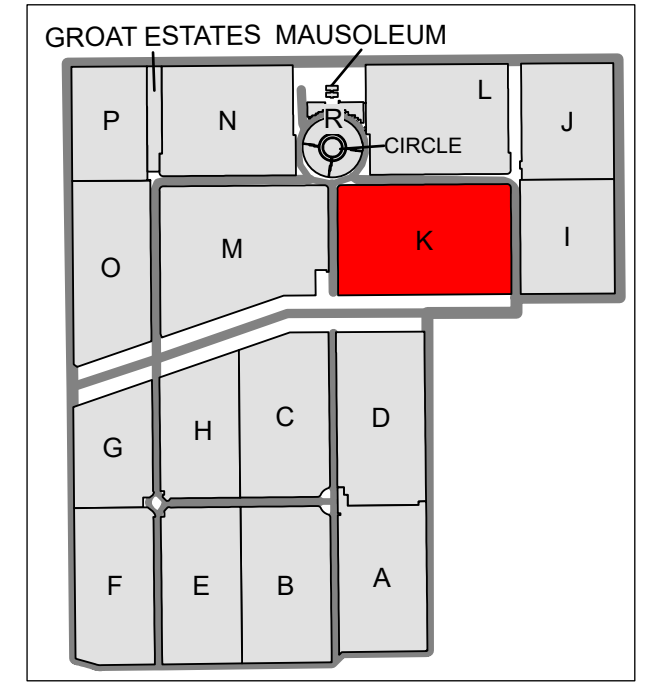

CARD 11

Edmonton Cemetery - Section K

Section K

Legend

- Flat Monument
- Cremation Plot
- Section K
- Road
- Tree

Created: July 2009
 Updated: June 2022
 Data: City of Edmonton
 Created by: Fire Rescue Services - Mapping Team