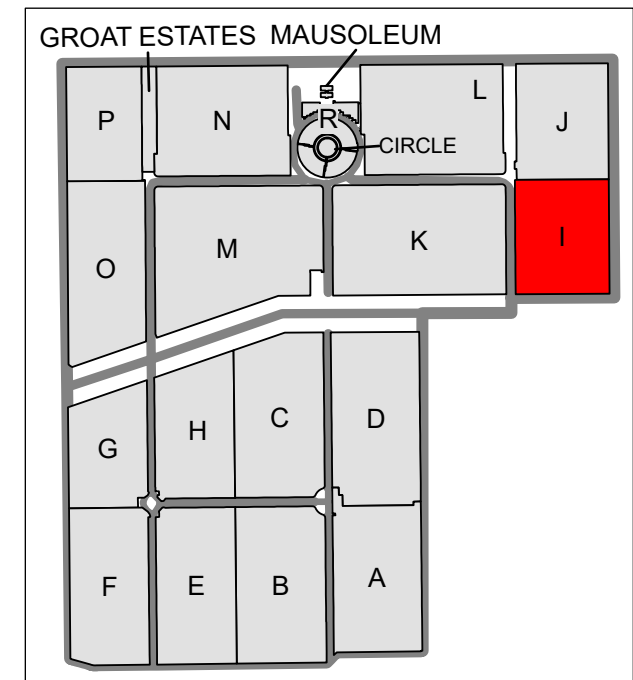

Created: July 2009
Updated: June 2022
Data: City of Edmonton
Created by: Fire Rescue Services - Mapping Team

The City of Edmonton disclaims any liability for the use of this map. No reproduction of this map, in whole or in part, is permitted without express written consent of the City of Edmonton Fire Rescue Services.