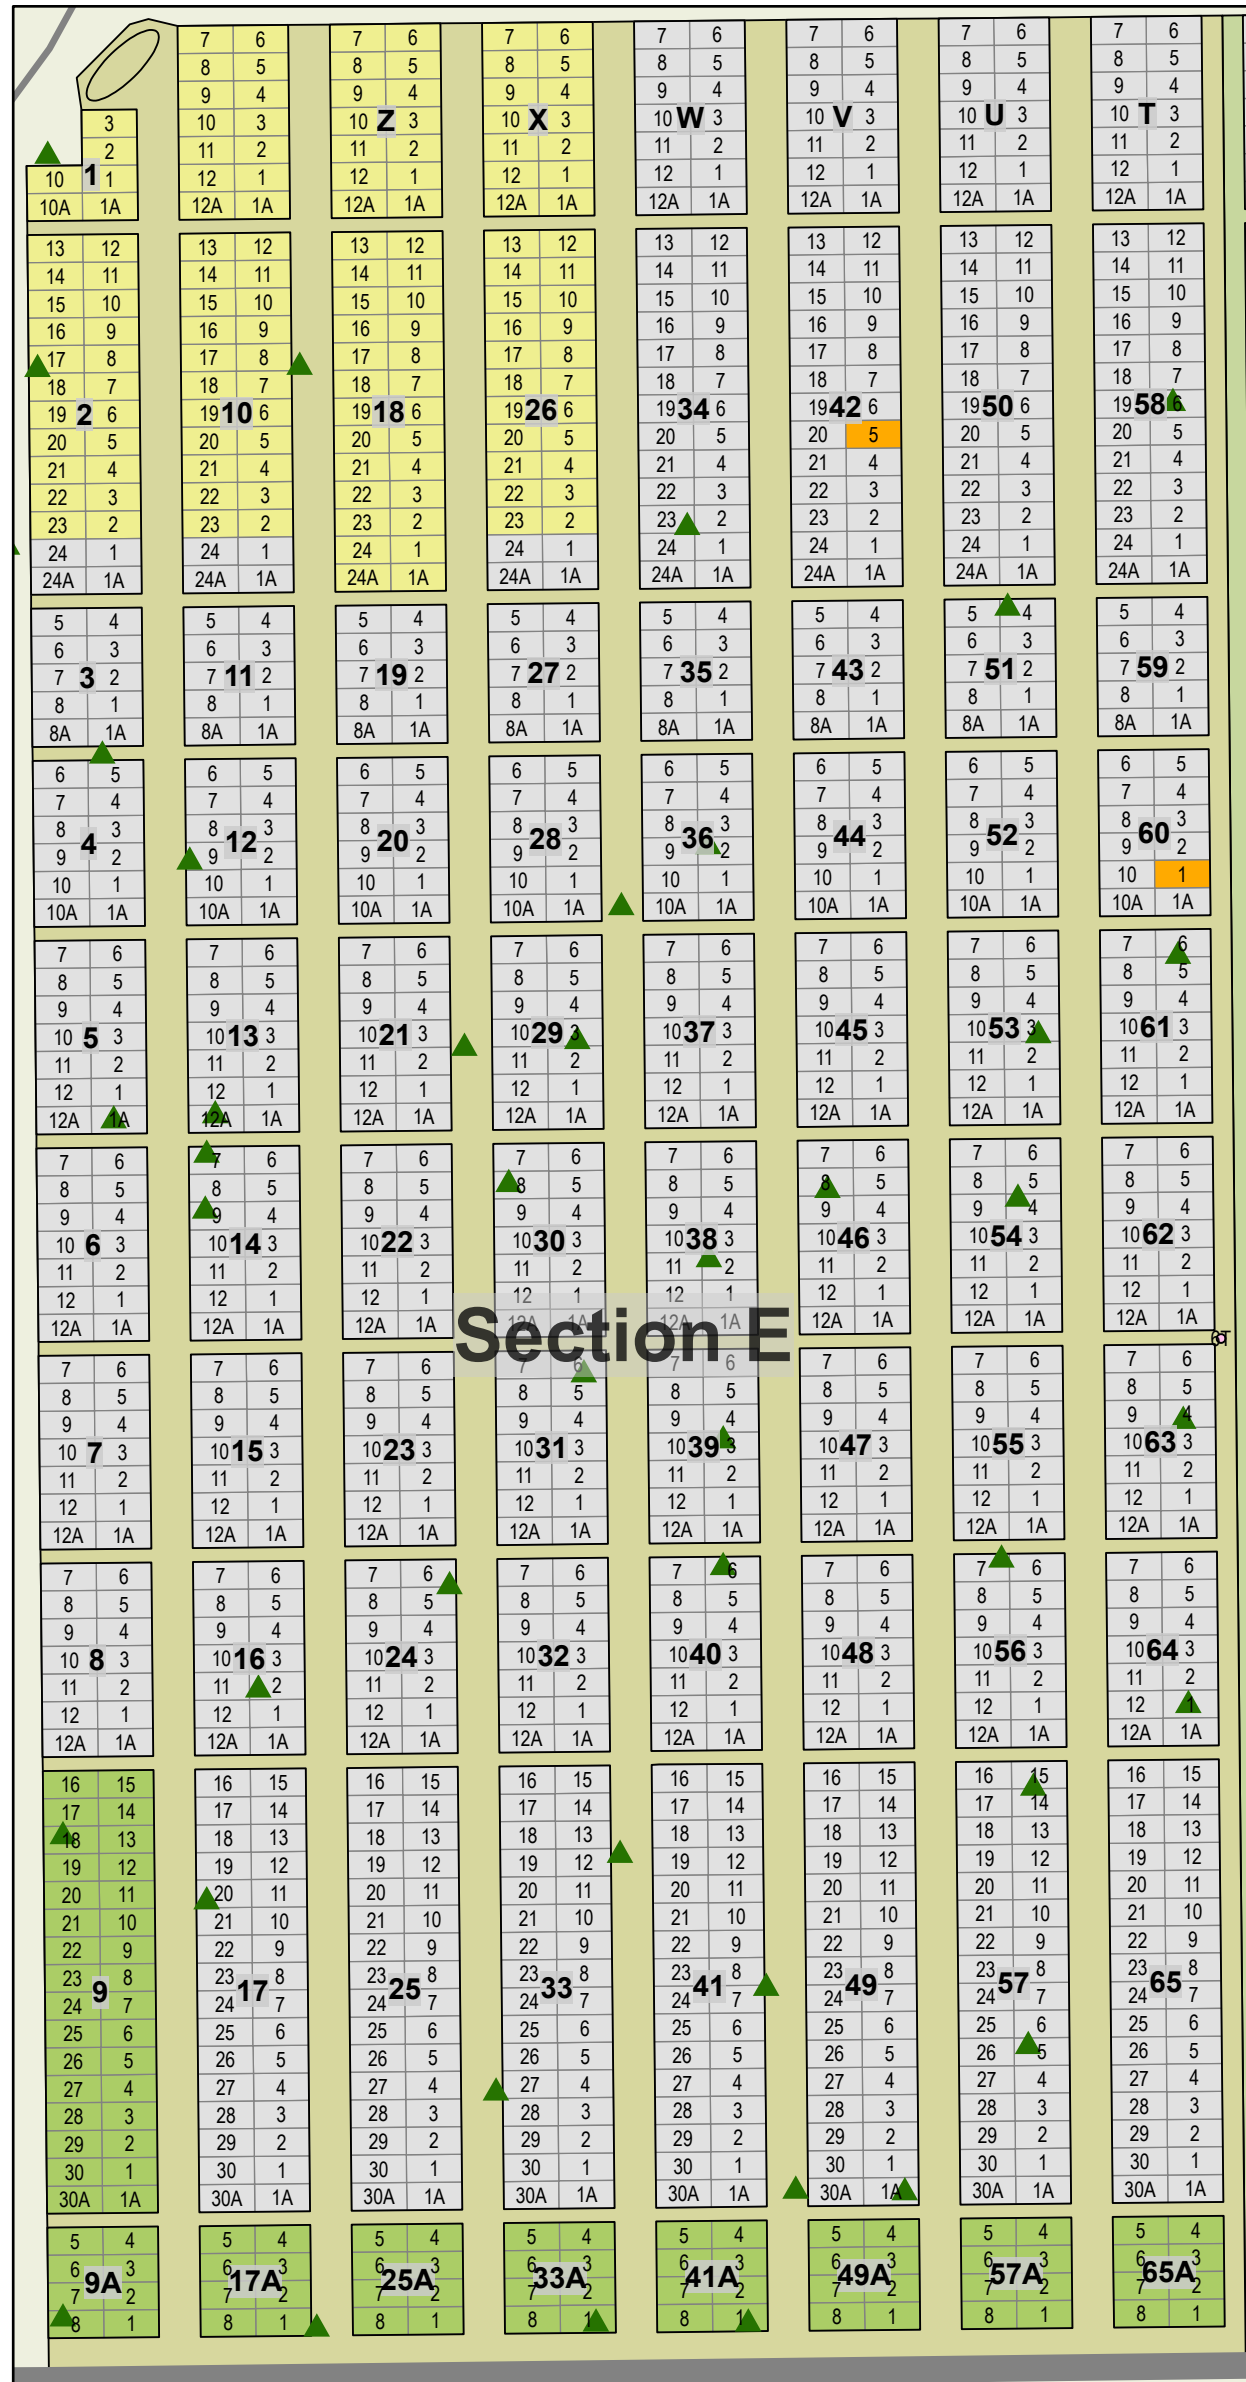

CARD 5

Edmonton Cemetery - Section E