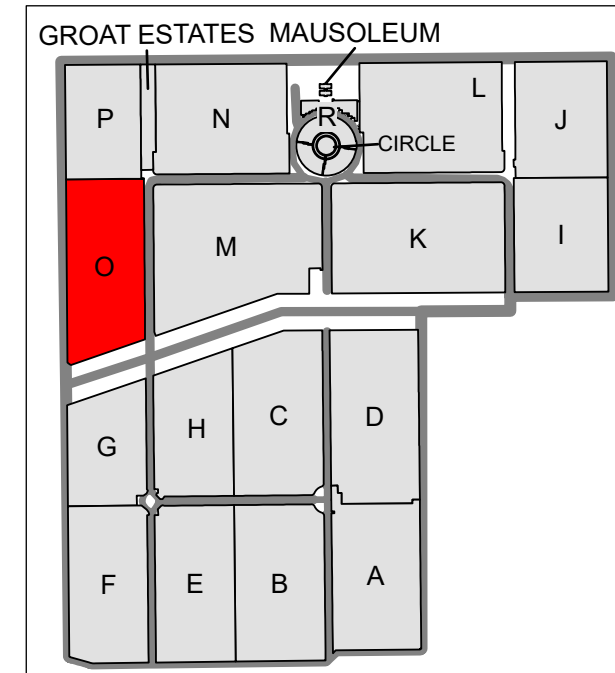

GROAT ESTATES MAUSOLEUM

CARD 16

Edmonton Cemetery - Section O

Legend

-  Upright Monument
-  Cremation Plot
-  Flat Monument
-  Military Upright Monument
-  Section O
-  Road
-  Tree

Created: July 2009
 Updated: June 2022
 Data: City of Edmonton
 Created by: Fire Rescue Services - Mapping Team