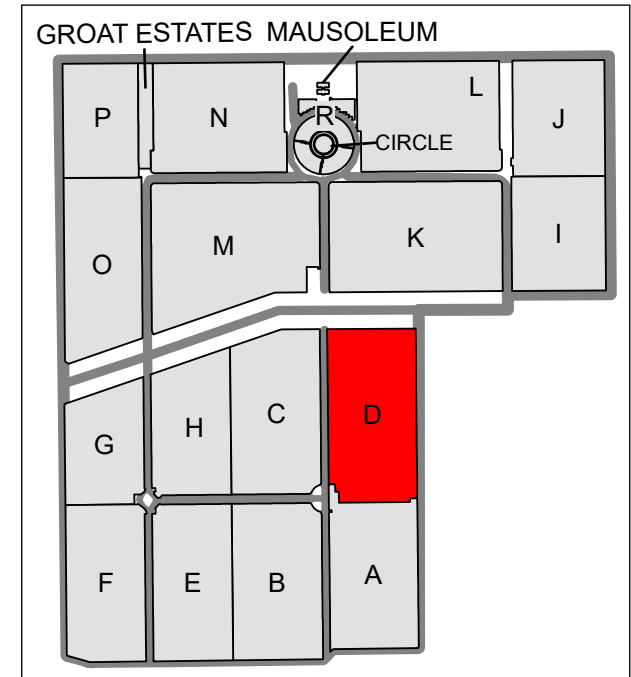

CARD 3

Edmonton Cemetery - Section C

Legend

- Upright Monument
- Child Plot
- Section C
- Tree

Created: July 2009
 Updated: June 2022
 Data: City of Edmonton
 Created by: Fire Rescue Services - Mapping Team

The City of Edmonton disclaims any liability for the use of this map. No reproduction of this map, in whole or in part, is permitted without express written consent of the City of Edmonton Fire Rescue Services.

CARD 4

Edmonton Cemetery - Section D

Legend

-  Upright Monument
-  Child Plot
-  Section D
-  Section A
-  Tree

Created: July 2009
 Updated: June 2022
 Data: City of Edmonton
 Created by: Fire Rescue Services - Mapping Team