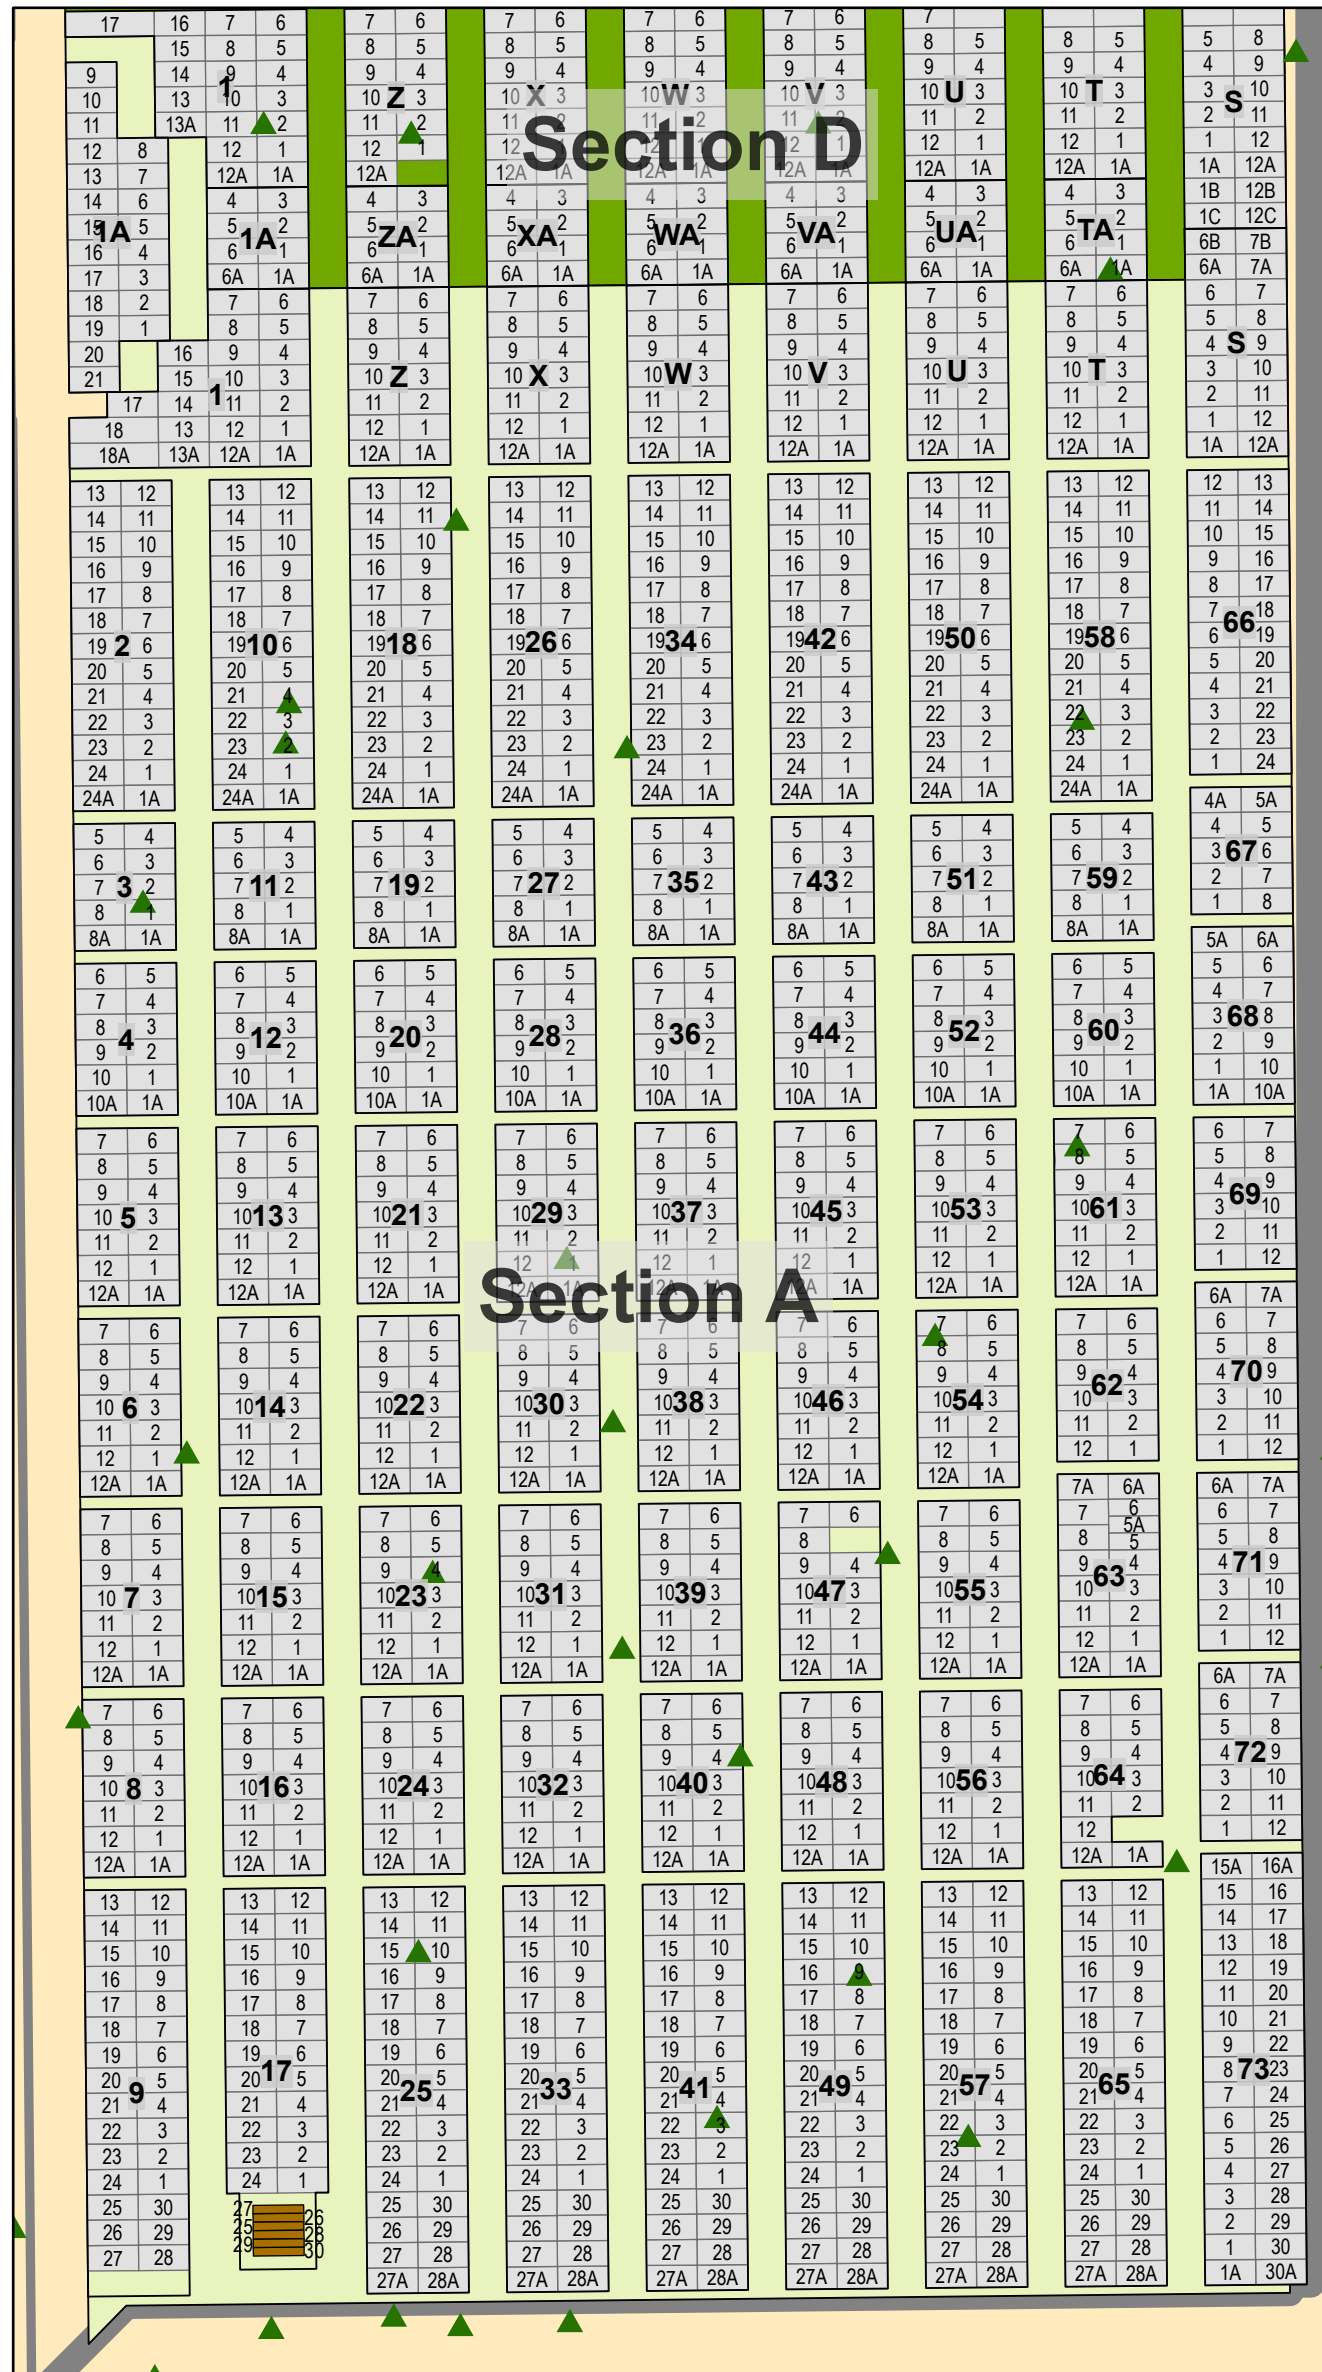

CARD 1

Edmonton Cemetery - Section A

1. **Legend**
2. Upright Monument
   - Mausoleum
   - Section A
   - Section D
   - Tree