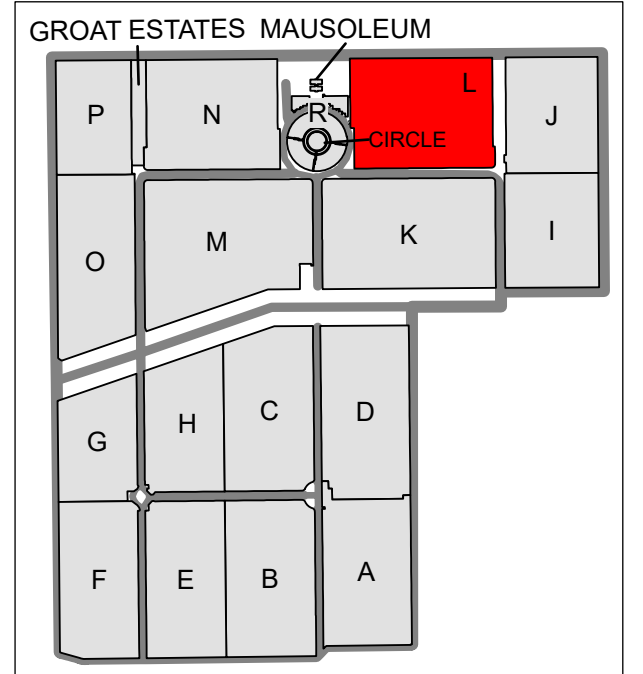

CARD 12

Edmonton Cemetery - Section L

Section L

Legend

- Upright Monument
- Cremation Plot
- Flat Monument
- Section L
- Road
- Tree

Created: July 2009
Updated: June 2022
Data: City of Edmonton
Created by: Fire Rescue Services - Mapping Team

The City of Edmonton disclaims any liability for the use of this map. No reproduction of this map, in whole or in part, is permitted without express written consent of the City of Edmonton Fire Rescue Services.