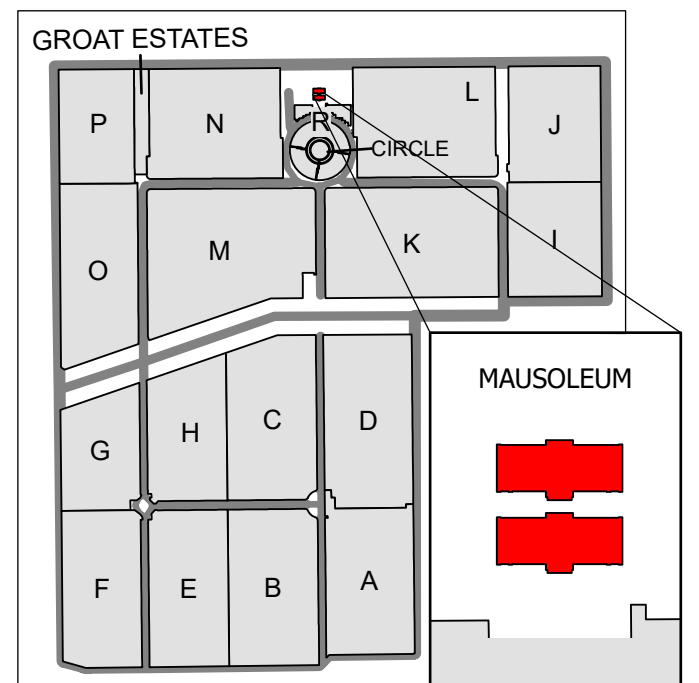

CARD 13

Edmonton Cemetery - Section M

Created: July 2009
 Updated: June 2022
 Data: City of Edmonton
 Created by: Fire Rescue Services - Mapping Team

The City of Edmonton disclaims any liability for the use of this map. No reproduction of this map, in whole or in part, is permitted without express written consent of the City of Edmonton Fire Rescue Services.

Legend

- Upright Monument
- Child Plot
- Cremation Plot
- Flat Monument
- Section M
- Road
- Tree

CARD 14

Edmonton Cemetery - Mausoleum

Created: July 2009
 Updated: June 2022
 Data: City of Edmonton
 Created by: Fire Rescue Services - Mapping Team