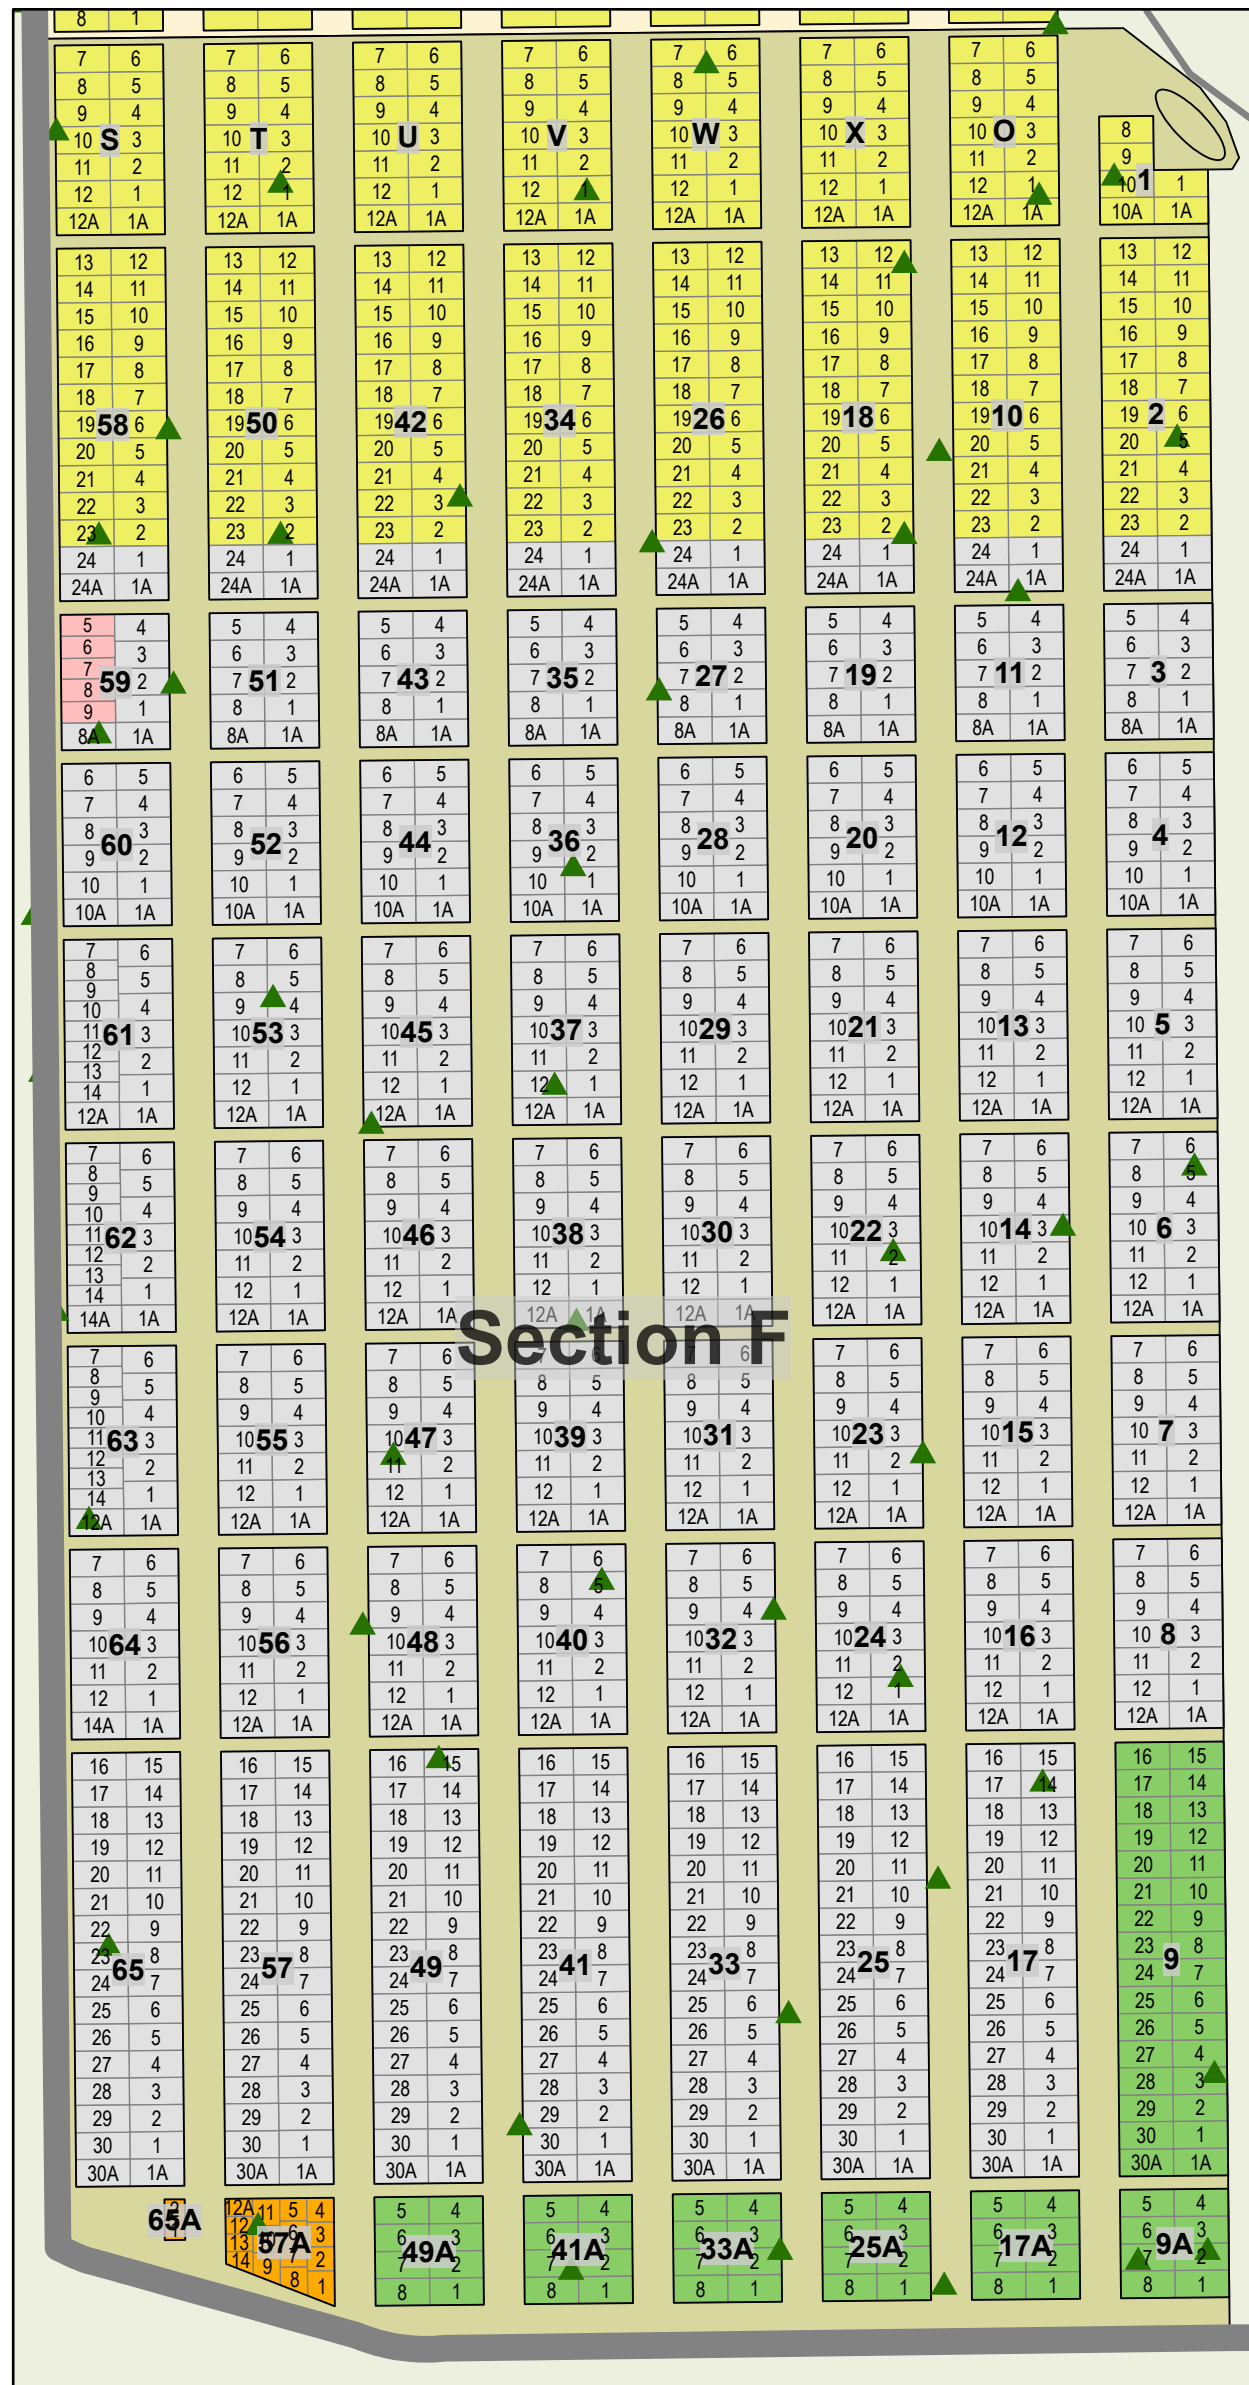

CARD 6

Edmonton Cemetery - Section F

Legend

- Upright Monument
- Flat Monument
- Child Plot
- Military Upright Monument
- Section F
- Cremation Plot
- Road
- Tree