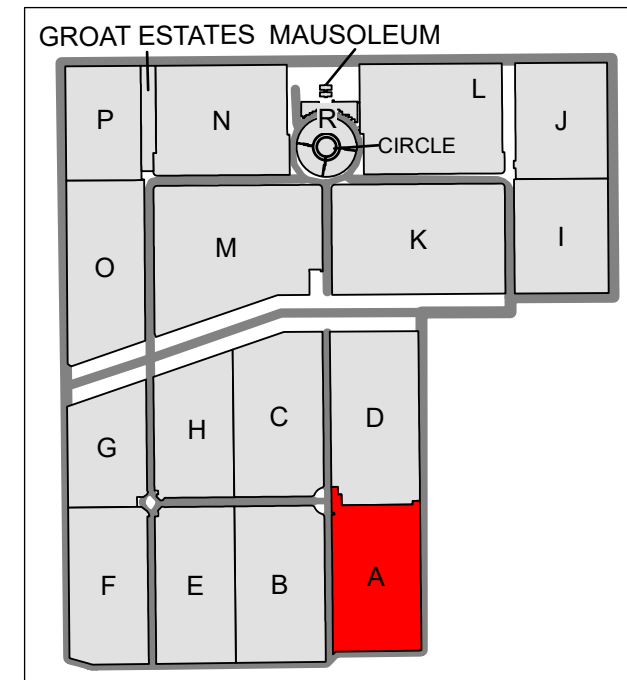

INDEX

Edmonton Cemetery

CARD 1 - Section A

CARD 2 - Section B

CARD 3 - Section C

CARD 4 - Section D

CARD 5 - Section E

CARD 6 - Section F

CARD 7 - Section G

CARD 8 - Section H

CARD 9 - Section I

CARD 10 - Section J

CARD 11 - Section K

CARD 12 - Section L

CARD 13 - Section M

CARD 14 - Mausoleum

CARD 15 - Section N and Groat Estates

CARD 16 - Section O

CARD 17 - Section P

CARD 18 - Section R and Circle

CARD 19 - Edmonton Estates

Created: July 2009
 Updated: December 2024
 Data: City of Edmonton
 Created by: Fire Rescue Services - Mapping Team

CARD 1

Edmonton Cemetery - Section A

- Legend**
-  Upright Monument
 -  Mausoleum
 -  Section A
 -  Section D
 -  Tree

Created: July 2009
 Updated: June 2022
 Data: City of Edmonton
 Created by: Fire Rescue Services - Mapping Team