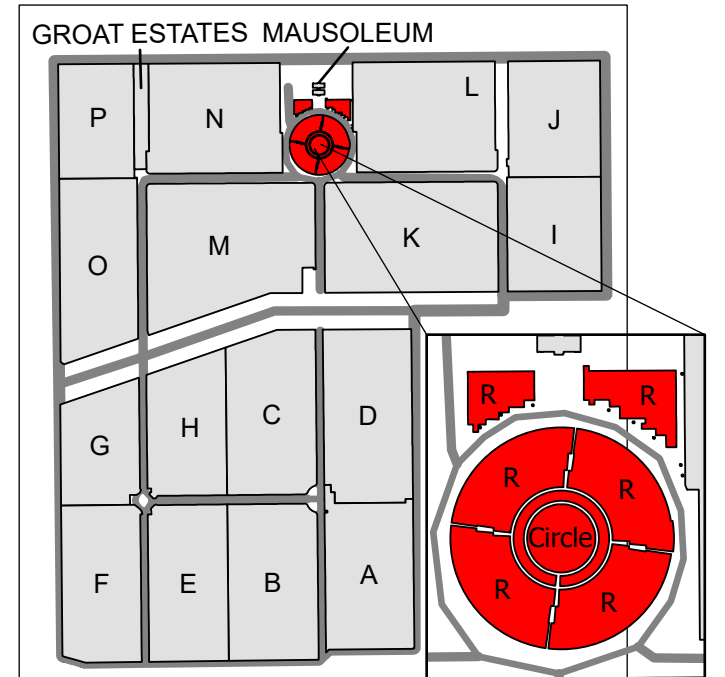

CARD 18

Edmonton Cemetery - Section R and Circle

Block: CIPN

Block: CIPS

Legend

- Flat Monument
- Cremation Plot
- Commemorative Plot
- Niche
- Scattering Garden
- Bench
- Monument
- Garden Plot
- Circle Section
- Section R
- Road
- Tree

Niche: Love

Niche: Terwilligar

Created: July 2009
 Updated: June 2022
 Data: City of Edmonton
 Created by: Fire Rescue Services - Mapping Team

The City of Edmonton disclaims any liability for the use of this map. No reproduction of this map, in whole or in part, is permitted without express written consent of the City of Edmonton Fire Rescue Services.