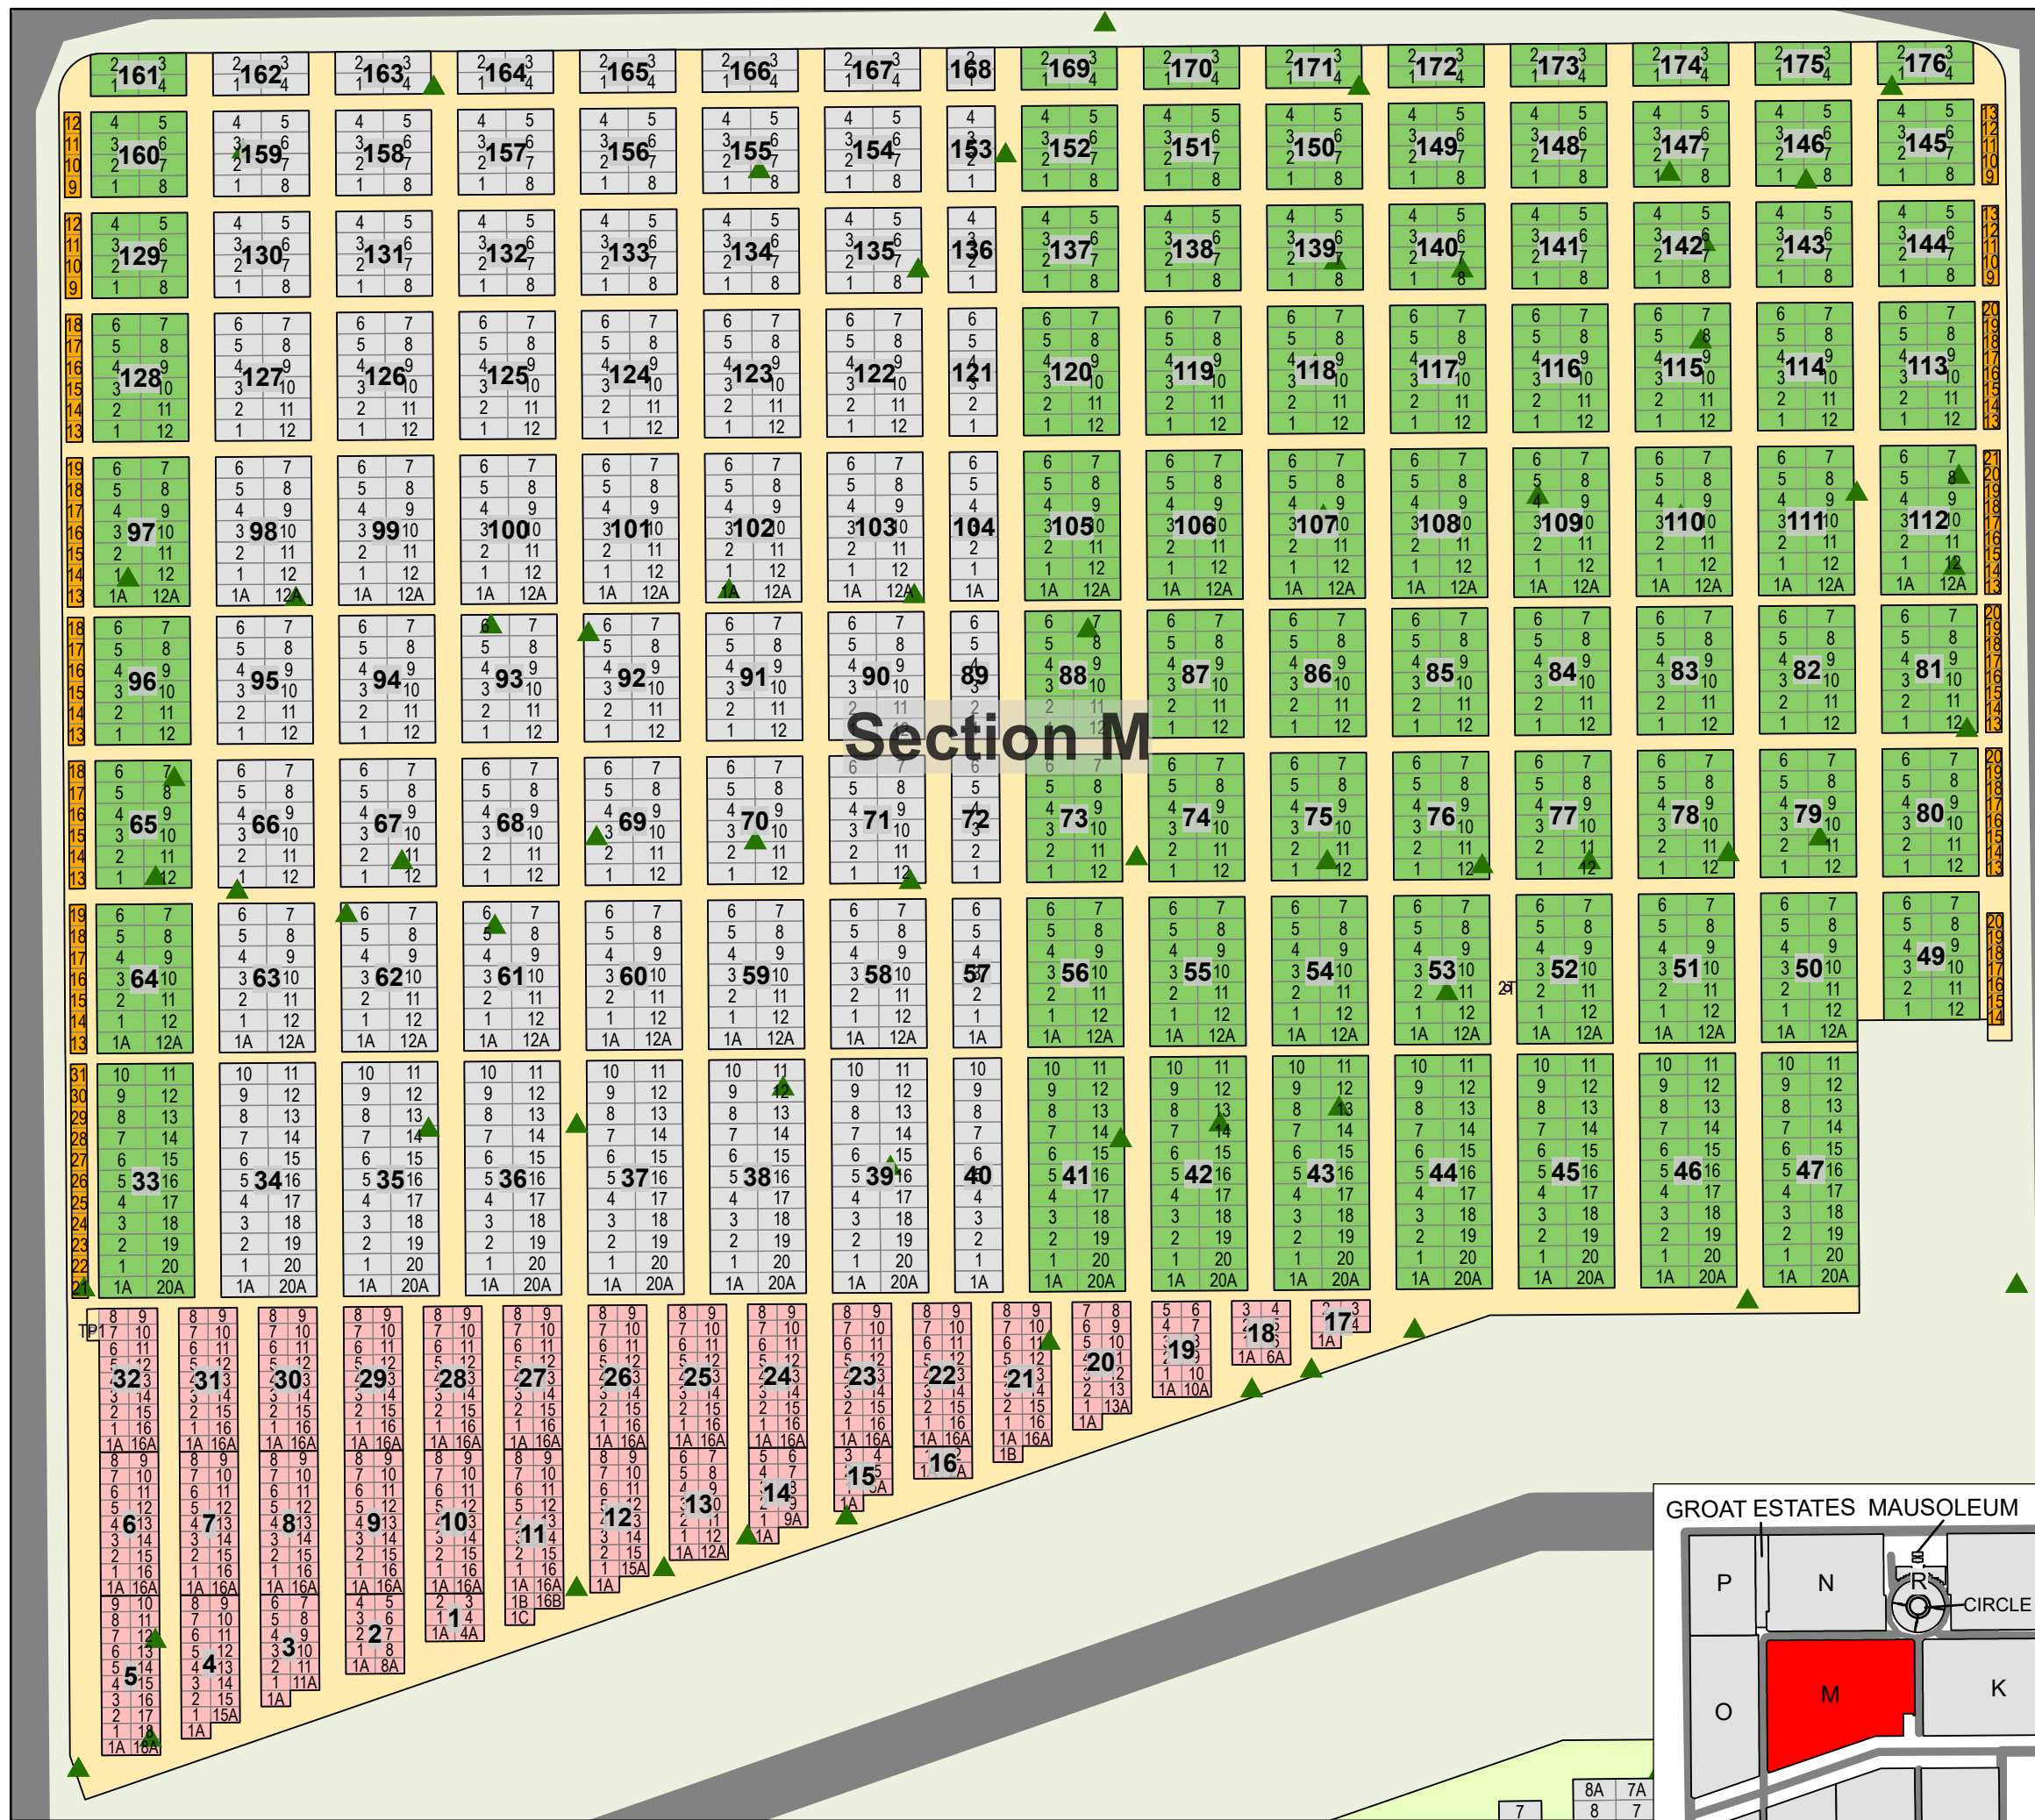

CARD 13

Edmonton Cemetery - Section M

Created: July 2009
Updated: June 2022
Data: City of Edmonton
Created by: Fire Rescue Services - Mapping Team

The City of Edmonton disclaims any liability for the use of this map. No reproduction of this map, in whole or in part, is permitted without express written consent of the City of Edmonton Fire Rescue Services.

Legend

- Upright Monument
- Child Plot
- Cremation Plot
- Flat Monument
- Section M
- Road
- Tree