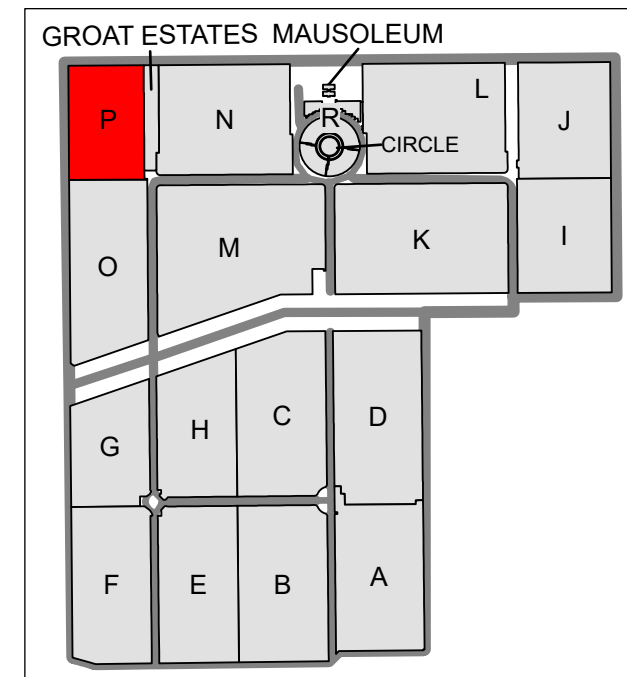

Created: July 2009
Updated: June 2022
Data: City of Edmonton
Created by: Fire Rescue Services - Mapping Team

The City of Edmonton disclaims any liability for the use of this map. No reproduction of this map, in whole or in part, is permitted without express written consent of the City of Edmonton Fire Rescue Services.