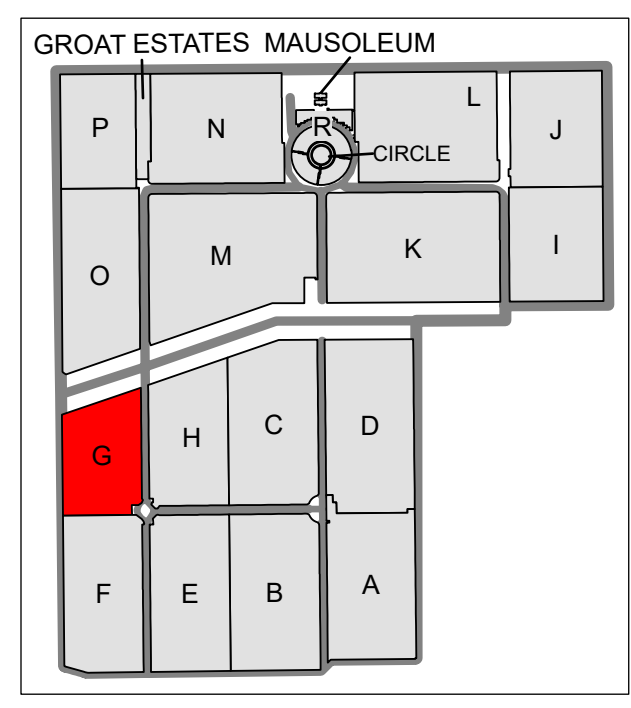

Cut Line

Cut Line

CARD 7

Edmonton Cemetery - Section G

Legend

-  Upright Monument
-  Military Upright Monument
-  Cremation For 4 Plot
-  Scattering Garden
-  Section G
-  Road
-  Tree

Created: July 2009
 Updated: June 2022
 Data: City of Edmonton
 Created by: Fire Rescue Services - Mapping Team