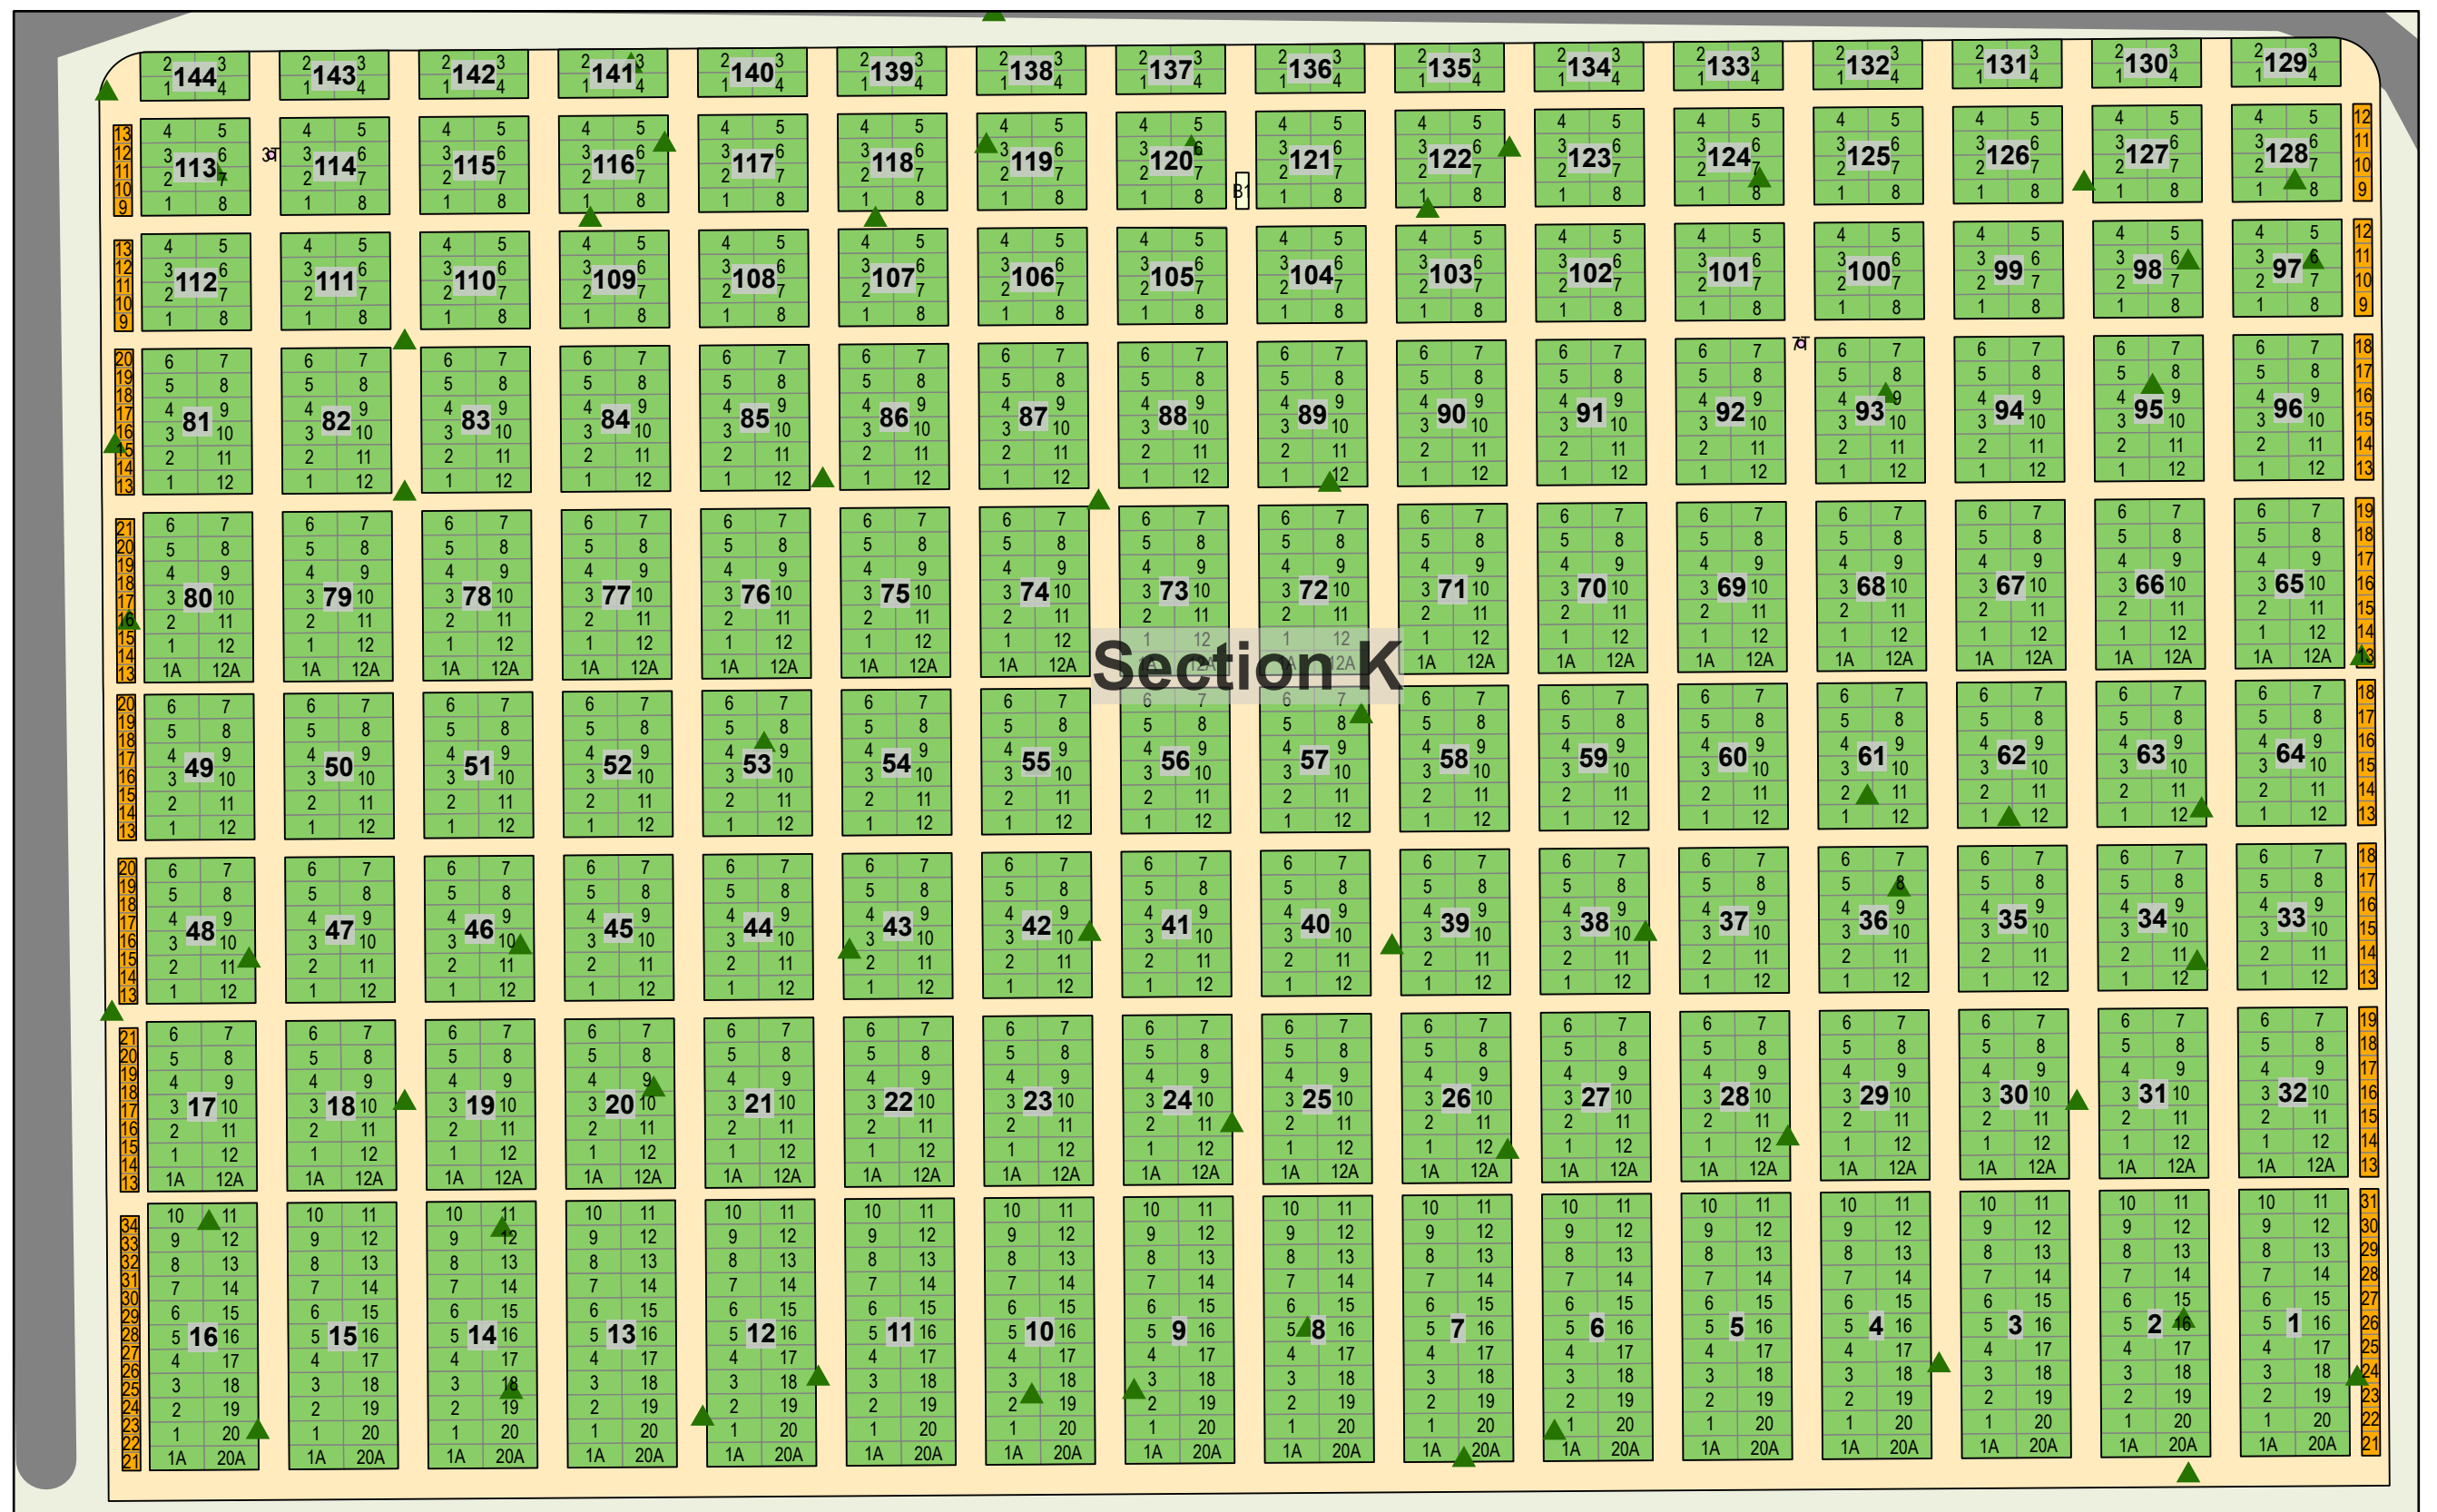

CARD 11

Edmonton Cemetery - Section K

Section K

Legend

- Flat Monument
- Cremation Plot
- Section K
- Road
- Tree