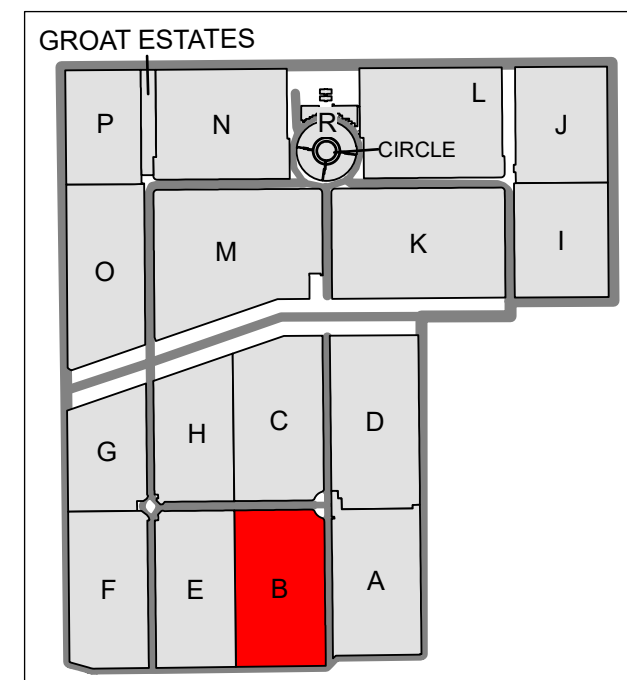

Created: July 2009
Updated: June 2022
Data: City of Edmonton
Created by: Fire Rescue Services - Mapping Team

The City of Edmonton disclaims any liability for the use of this map. No reproduction of this map, in whole or in part, is permitted without express written consent of the City of Edmonton Fire Rescue Services.