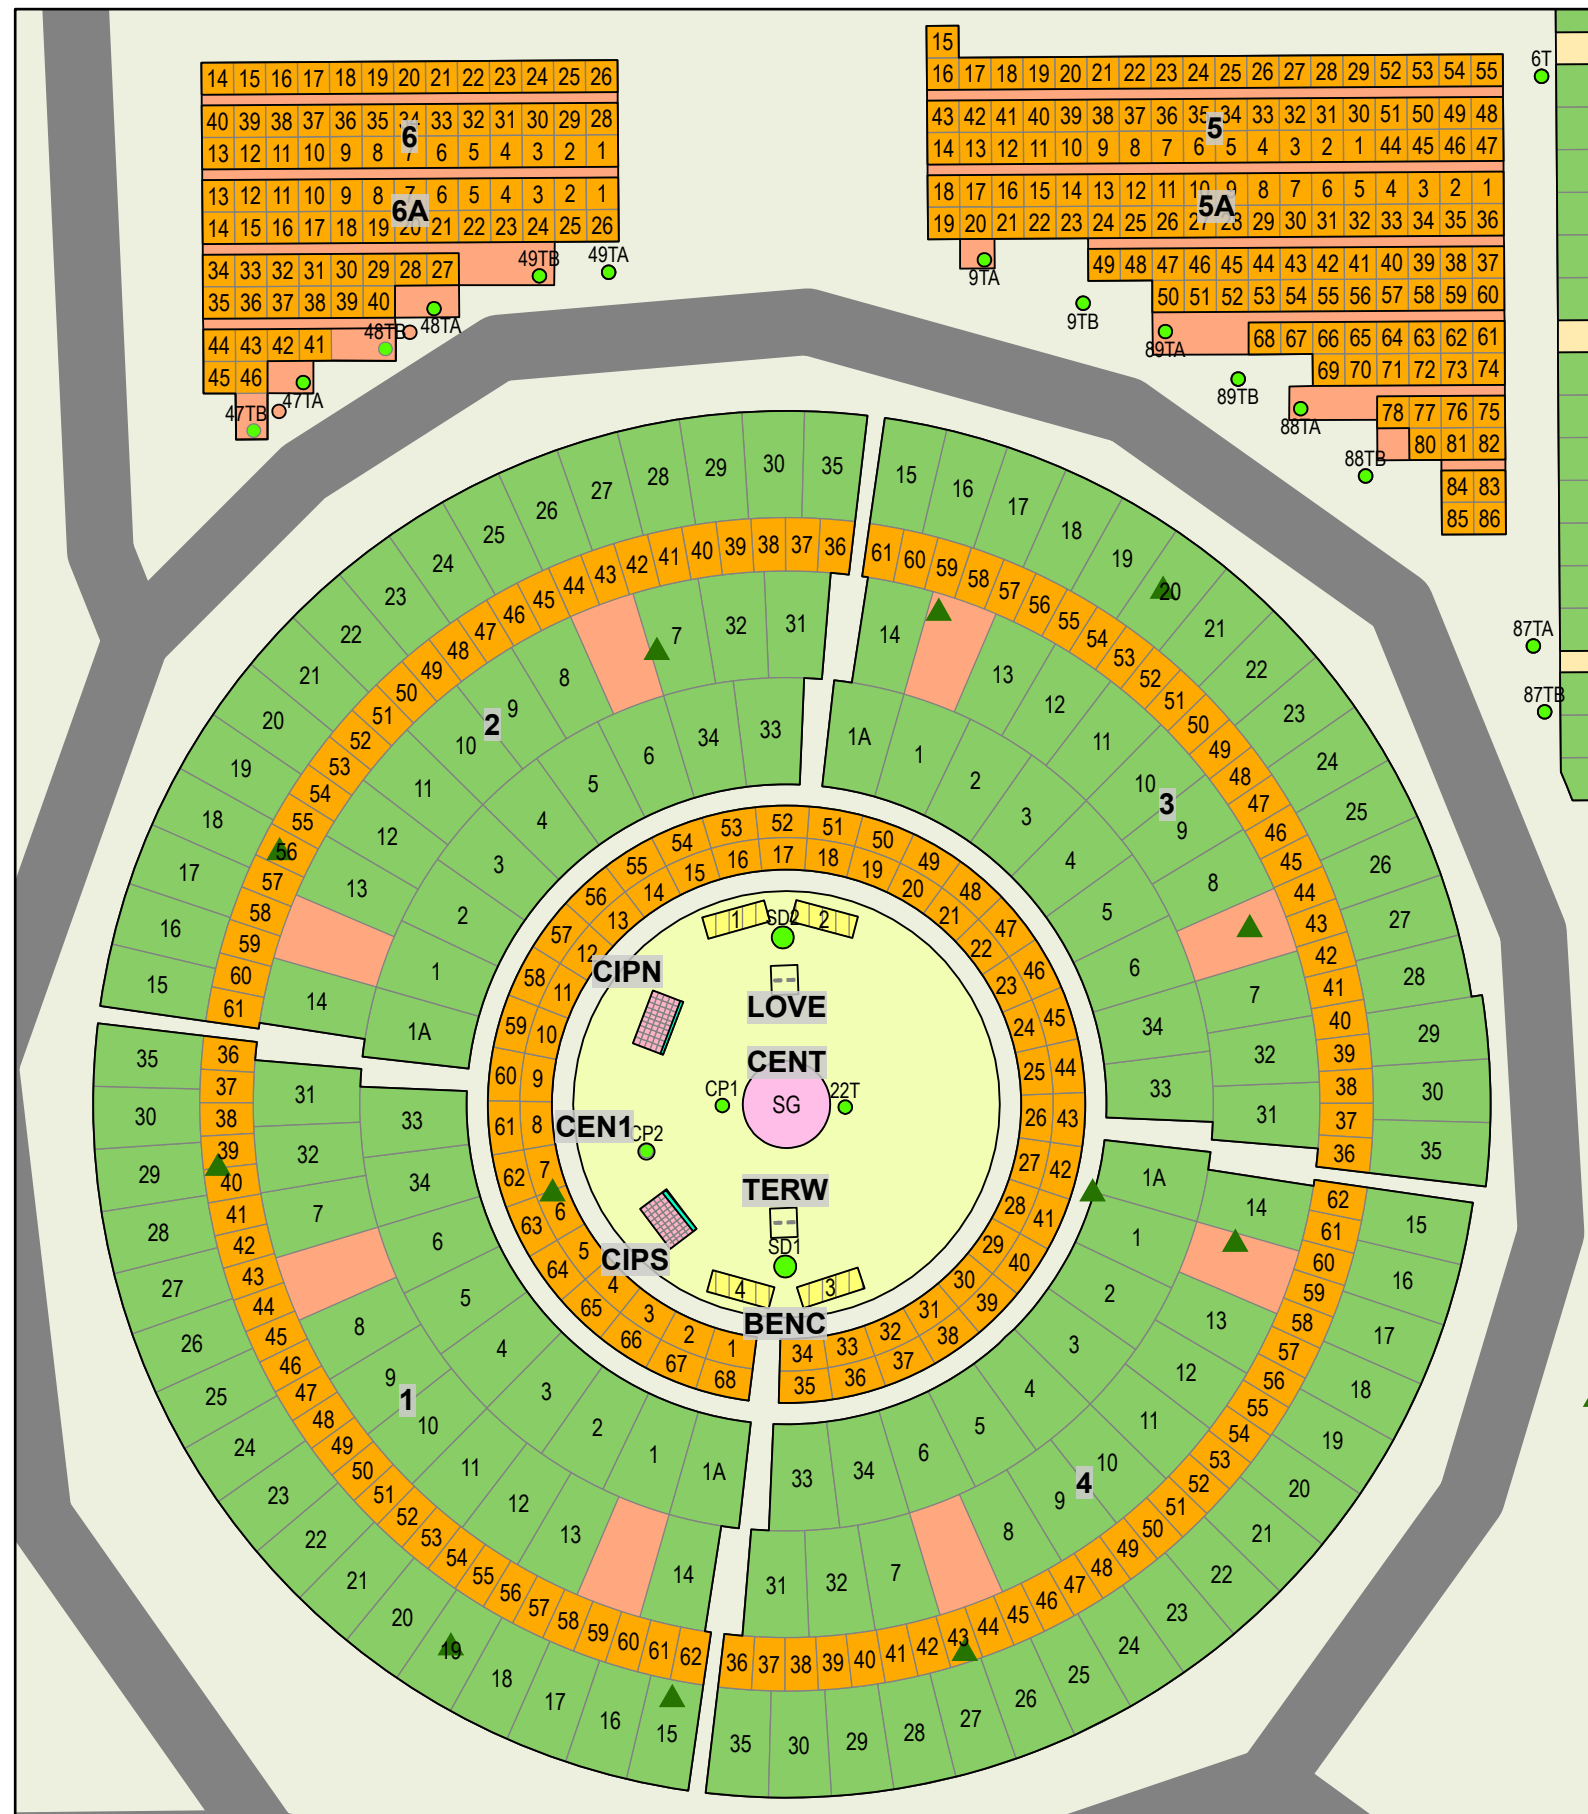

CARD 18

Edmonton Cemetery - Section R and Circle