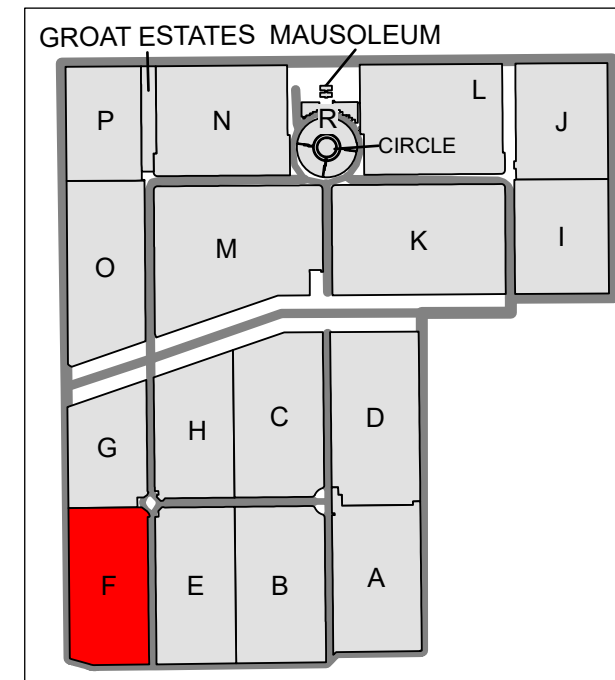

INDEX

Edmonton Cemetery

CARD 1 - Section A

CARD 2 - Section B

CARD 3 - Section C

CARD 4 - Section D

CARD 5 - Section E

CARD 6 - Section F

CARD 5

Edmonton Cemetery - Section E

Legend

-  Upright Monument
-  Military Upright Monument
-  Cremation For 6 Plot
-  Flat Monument
-  Section E
-  Tree

Created: July 2009
 Updated: June 2022
 Data: City of Edmonton
 Created by: Fire Rescue Services - Mapping Team

The City of Edmonton disclaims any liability for the use of this map. No reproduction of this map, in whole or in part, is permitted without express written consent of the City of Edmonton Fire Rescue Services.

CARD 6

Edmonton Cemetery - Section F

Legend

- Upright Monument
- Flat Monument
- Child Plot
- Military Upright Monument
- Section F
- Cremation Plot
- Road
- Tree

Created: July 2009
 Updated: June 2022
 Data: City of Edmonton
 Created by: Fire Rescue Services - Mapping Team