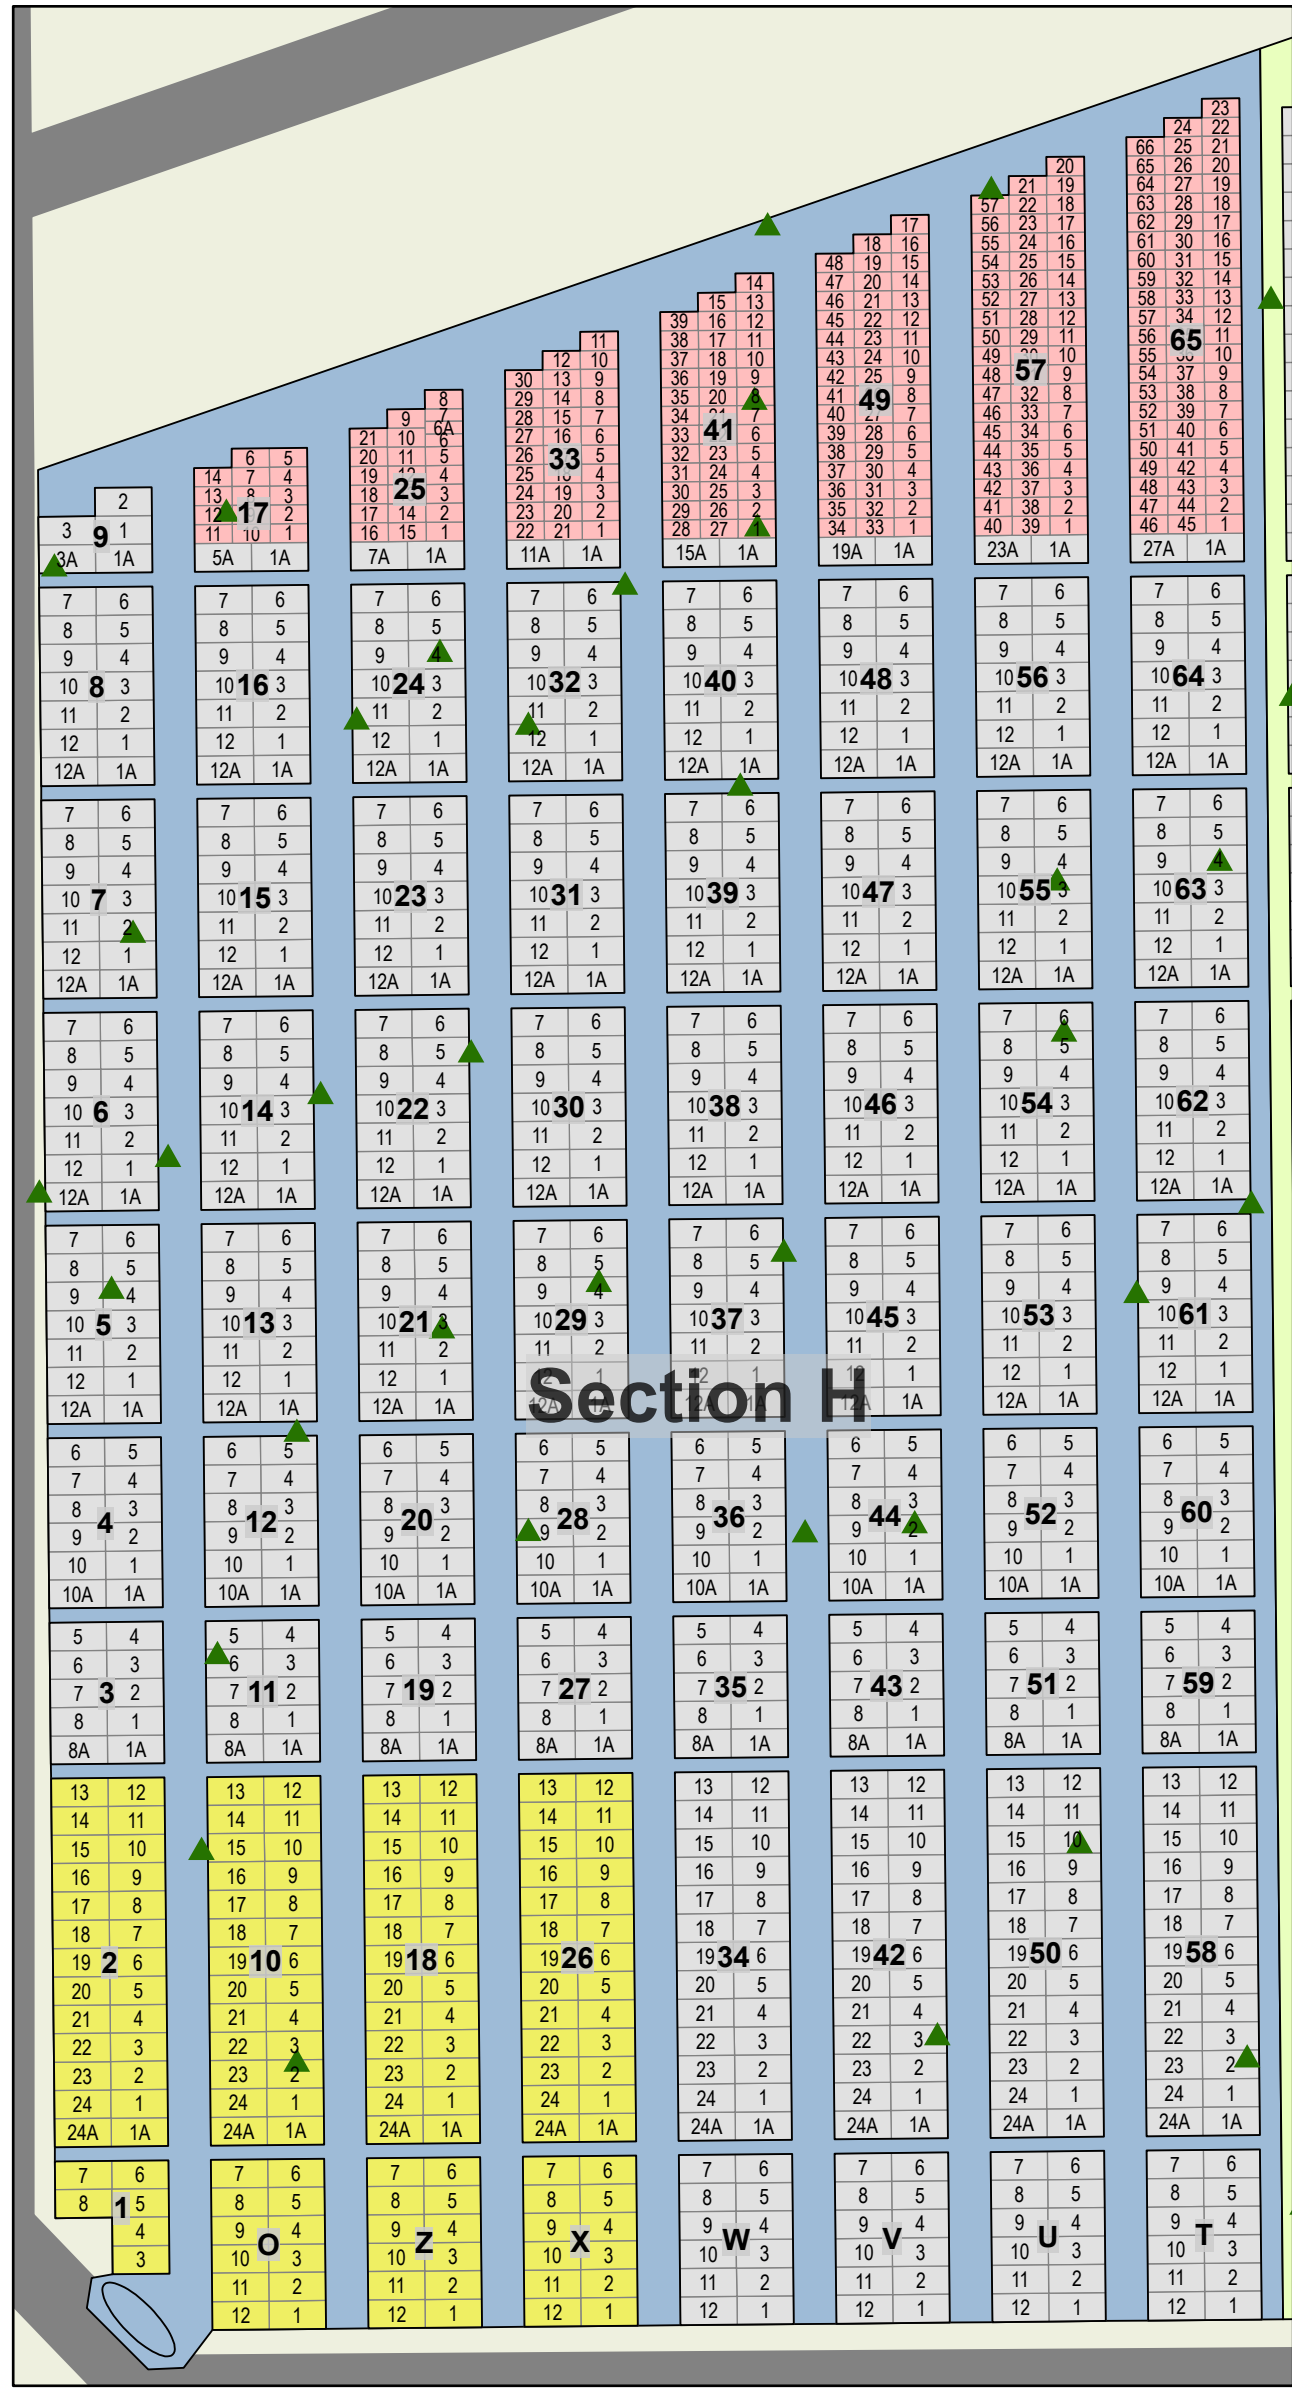

CARD 8

Edmonton Cemetery - Section H