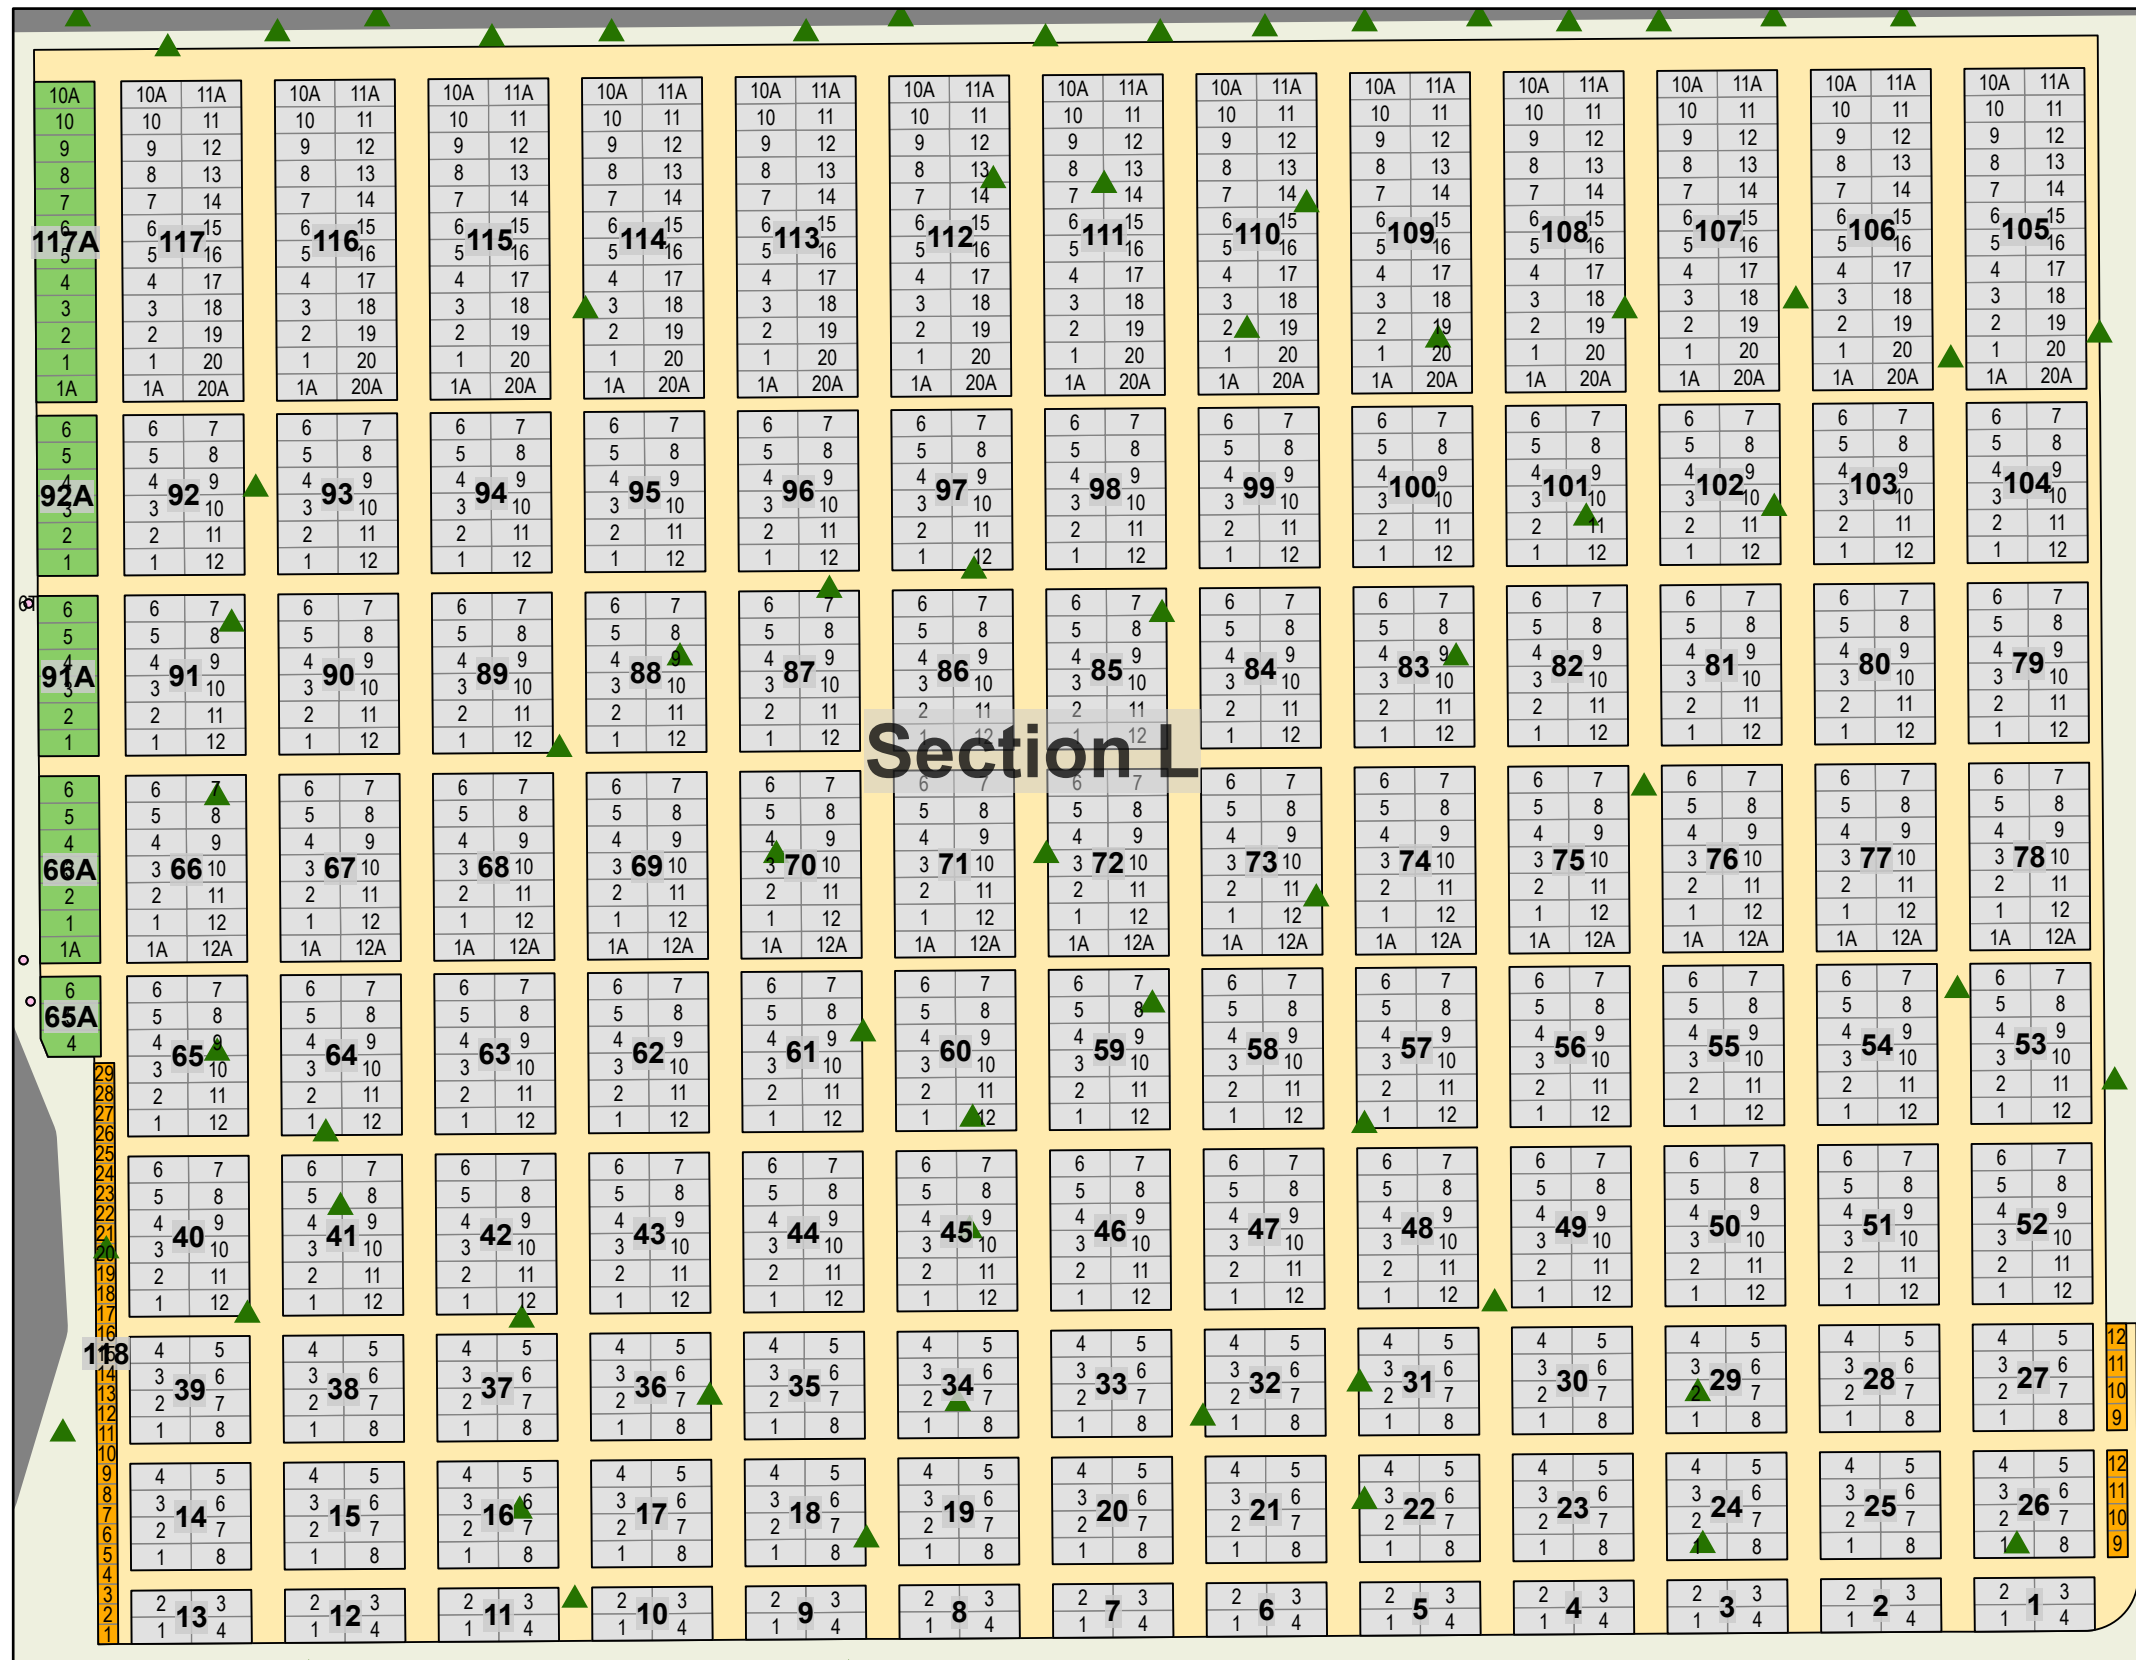

CARD 12

Edmonton Cemetery - Section L

Section L

Legend

- Upright Monument
- Cremation Plot
- Flat Monument
- Section L
- Road
- Tree

Created: July 2009
Updated: June 2022
Data: City of Edmonton
Created by: Fire Rescue Services - Mapping Team

The City of Edmonton disclaims any liability for the use of this map. No reproduction of this map, in whole or in part, is permitted without express written consent of the City of Edmonton Fire Rescue Services.