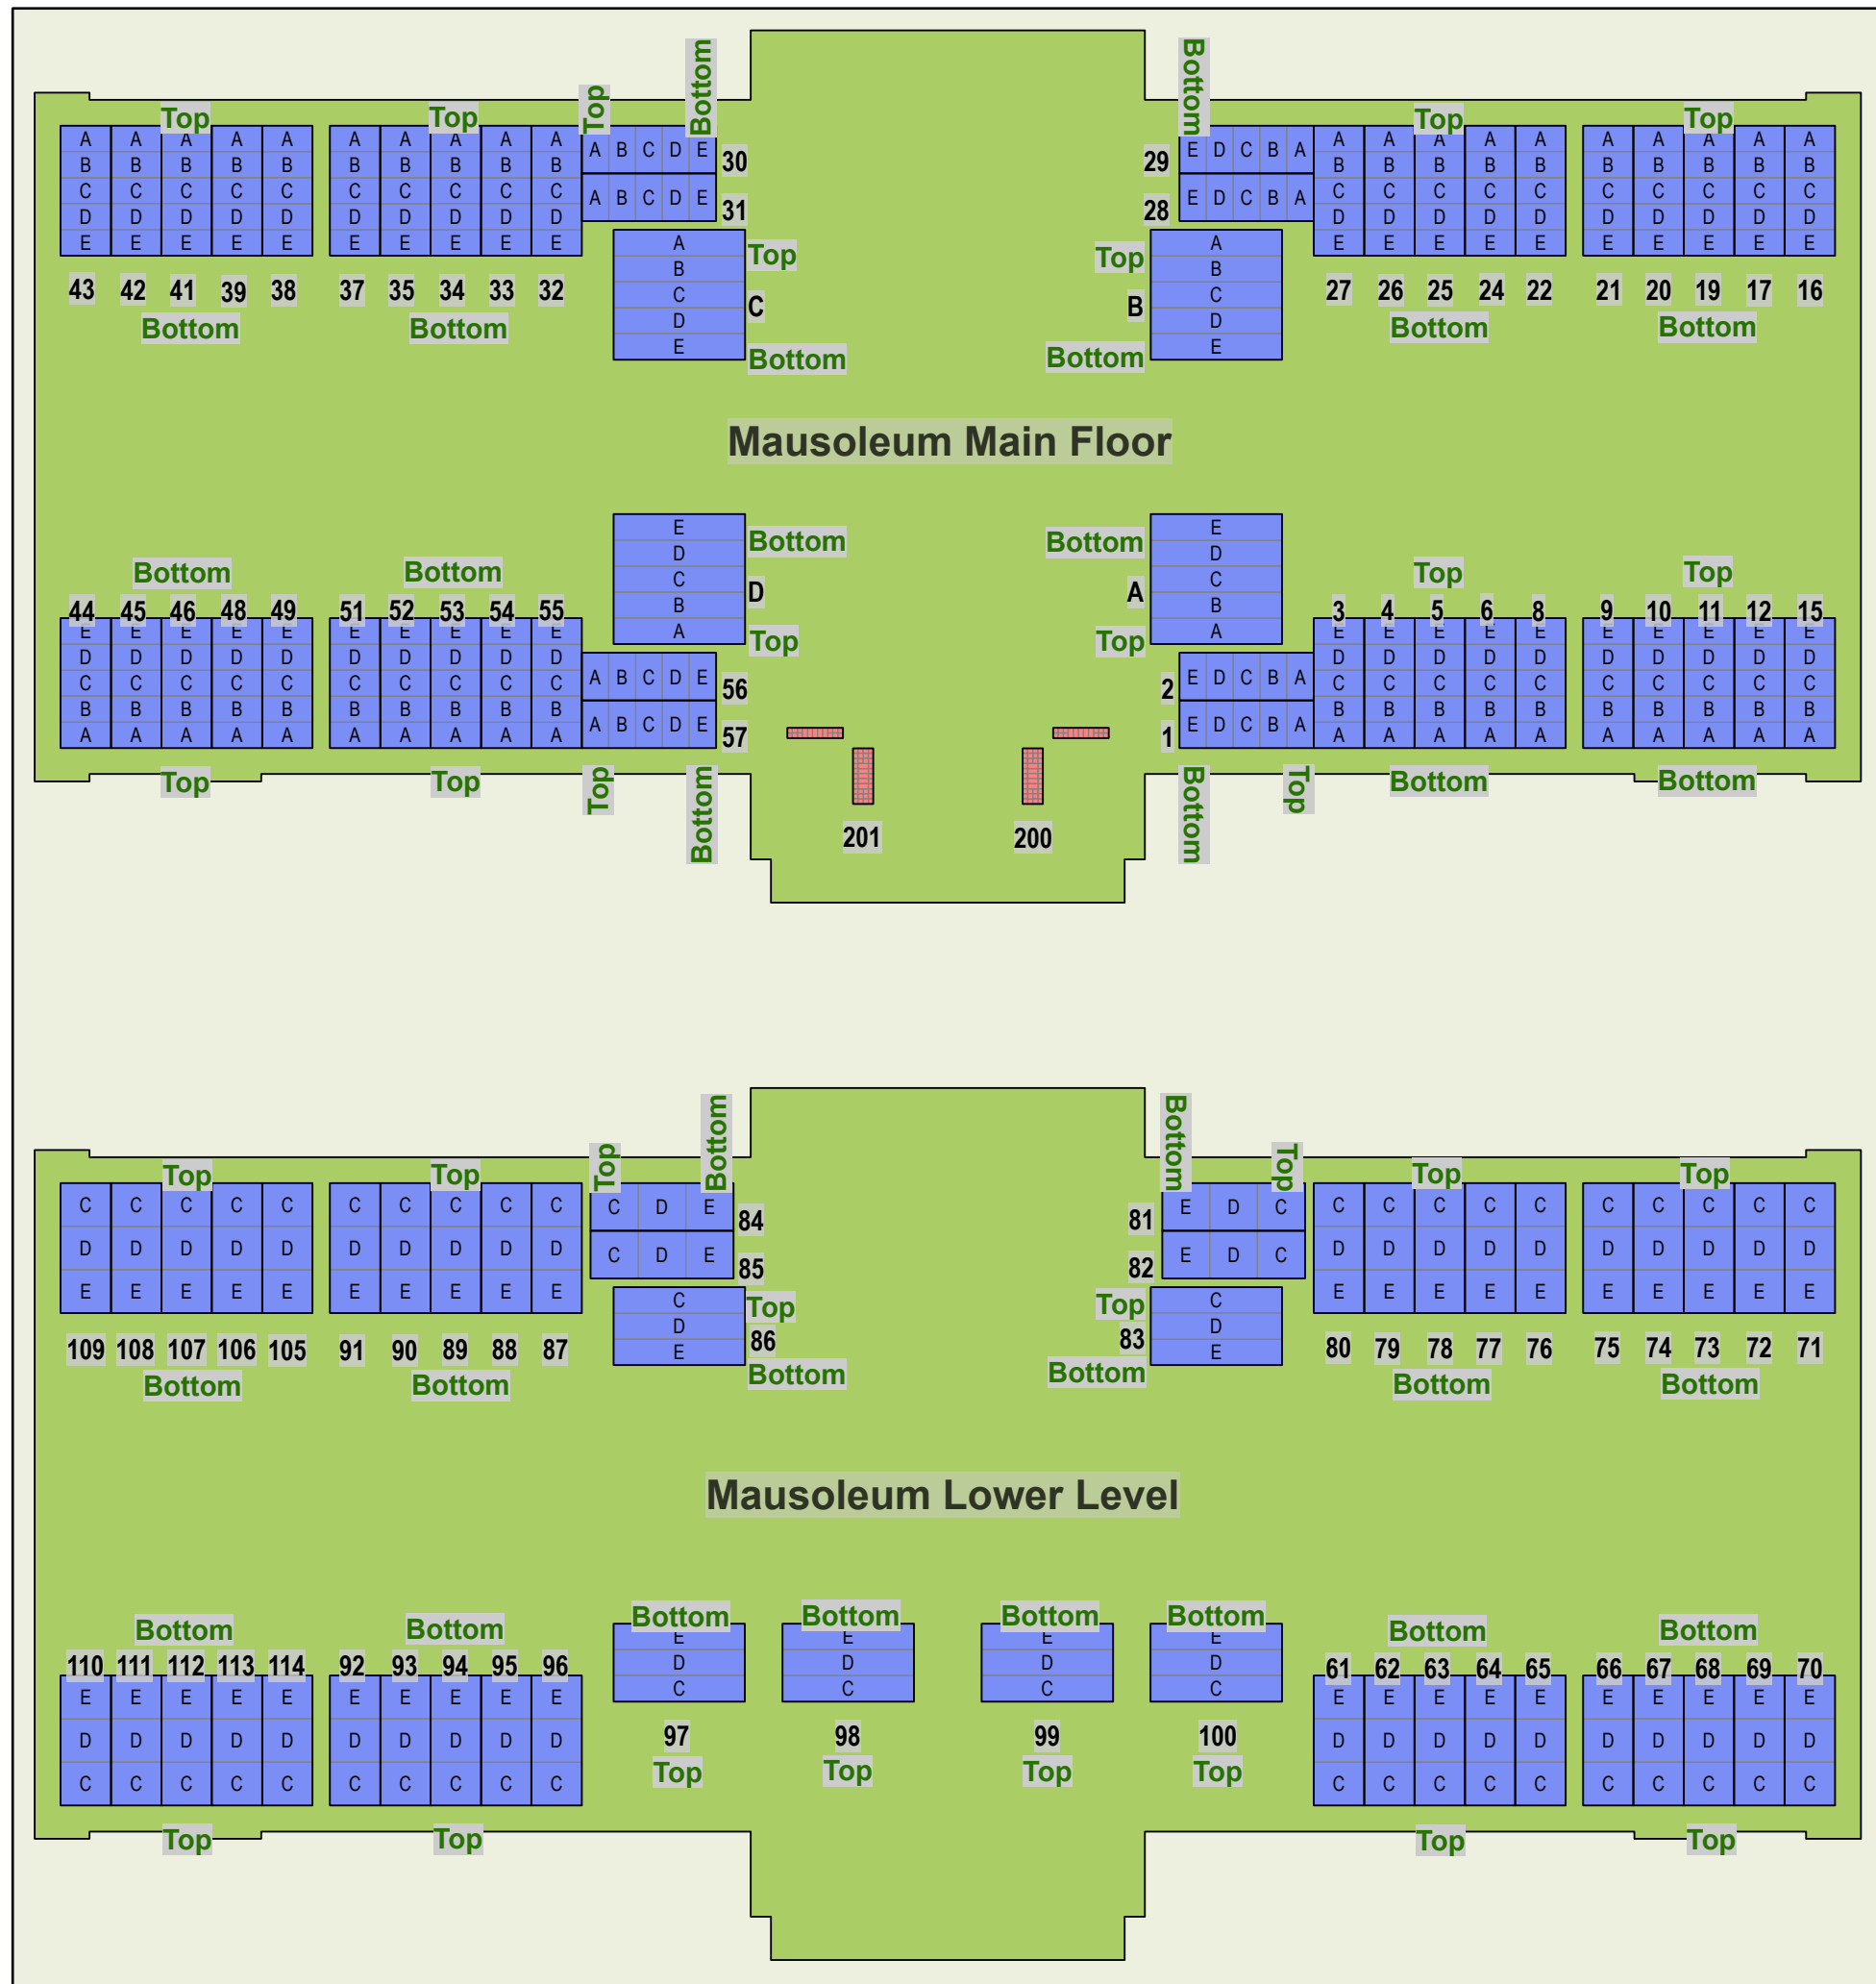

Legend

- Upright Monument
- Child Plot
- Cremation Plot
- Flat Monument
- Section M
- Road
- Tree

CARD 14

Edmonton Cemetery - Mausoleum

Created: July 2009
 Updated: June 2022
 Data: City of Edmonton
 Created by: Fire Rescue Services - Mapping Team