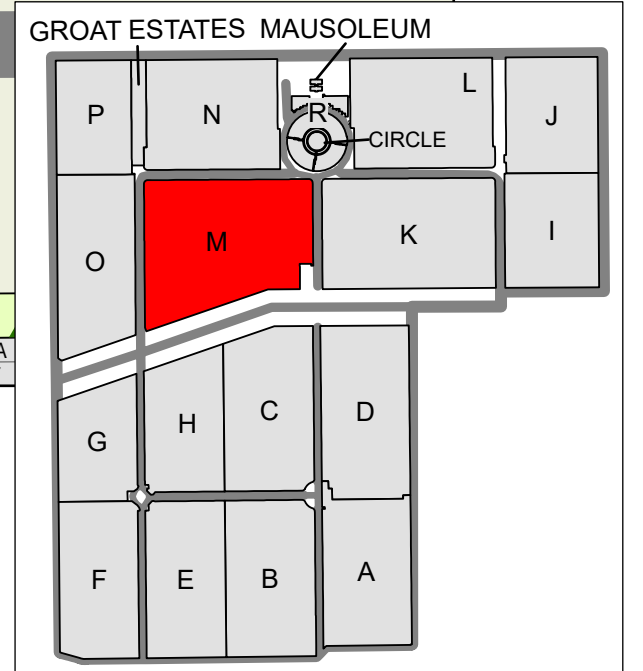

Legend

- Upright Monument
- Child Plot
- Cremation Plot
- Flat Monument
- Section M
- Road
- Tree

CARD 14

Edmonton Cemetery - Mausoleum

Created: July 2009
 Updated: June 2022
 Data: City of Edmonton
 Created by: Fire Rescue Services - Mapping Team