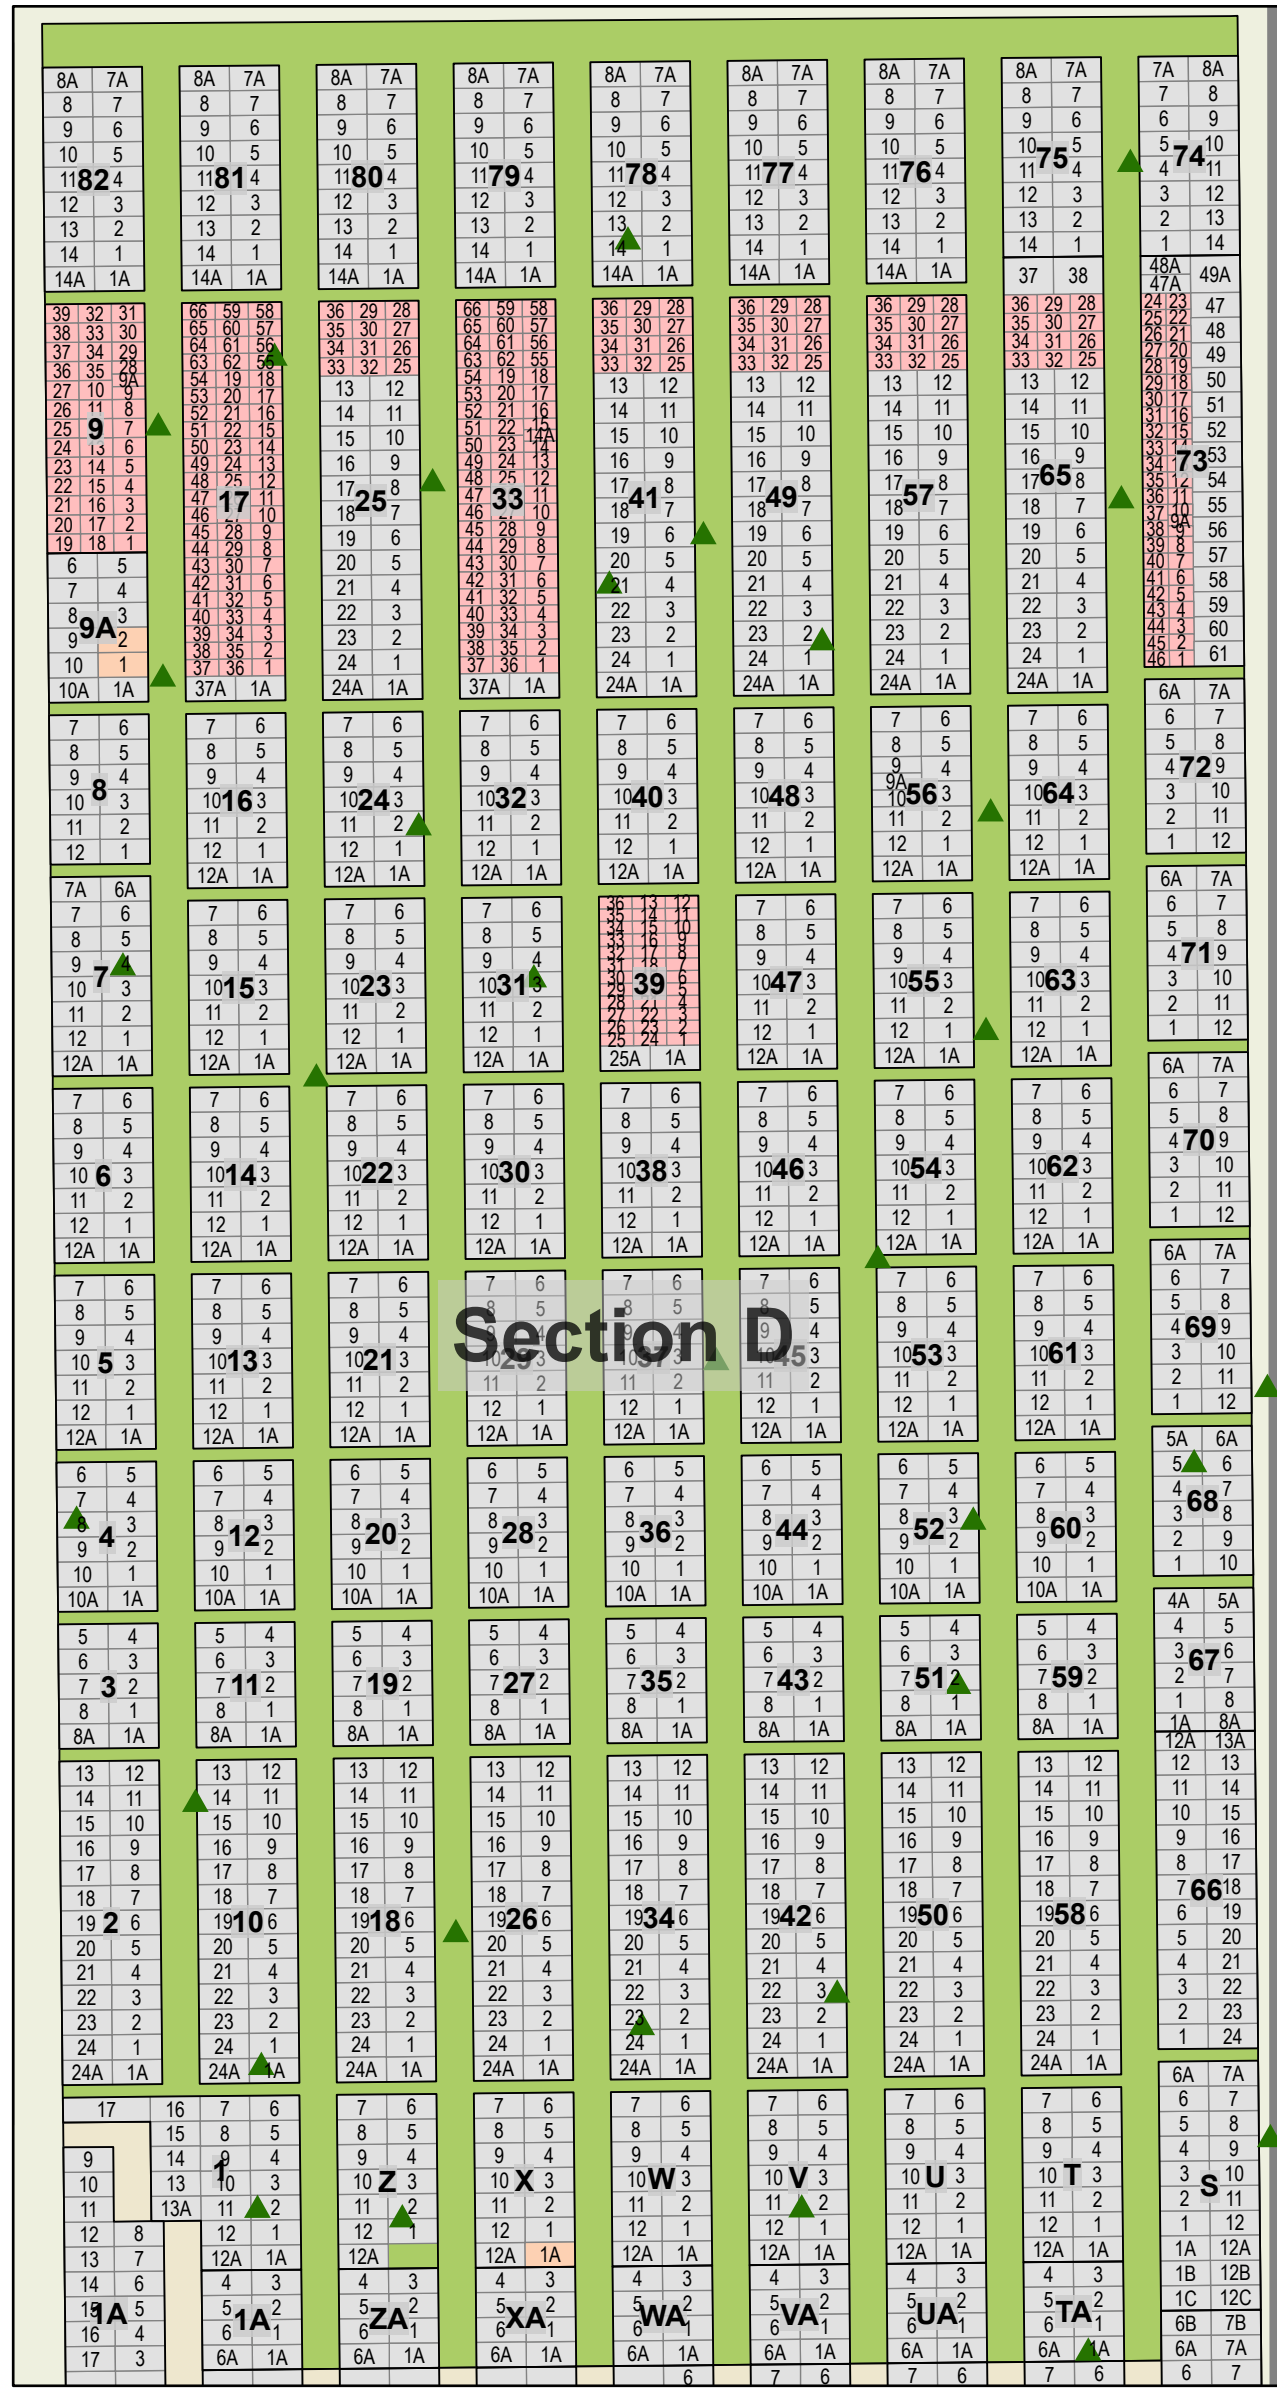

INDEX

Edmonton Cemetery

CARD 1 - Section A

CARD 2 - Section B

CARD 3 - Section C

CARD 4 - Section D

CARD 5 - Section E

CARD 6 - Section F

CARD 3

Edmonton Cemetery - Section C

Legend

- Upright Monument
- Child Plot
- Section C
- Tree

Created: July 2009
 Updated: June 2022
 Data: City of Edmonton
 Created by: Fire Rescue Services - Mapping Team

CARD 4

Edmonton Cemetery - Section D

Legend

-  Upright Monument
-  Child Plot
-  Section D
-  Section A
-  Tree

Created: July 2009
 Updated: June 2022
 Data: City of Edmonton
 Created by: Fire Rescue Services - Mapping Team