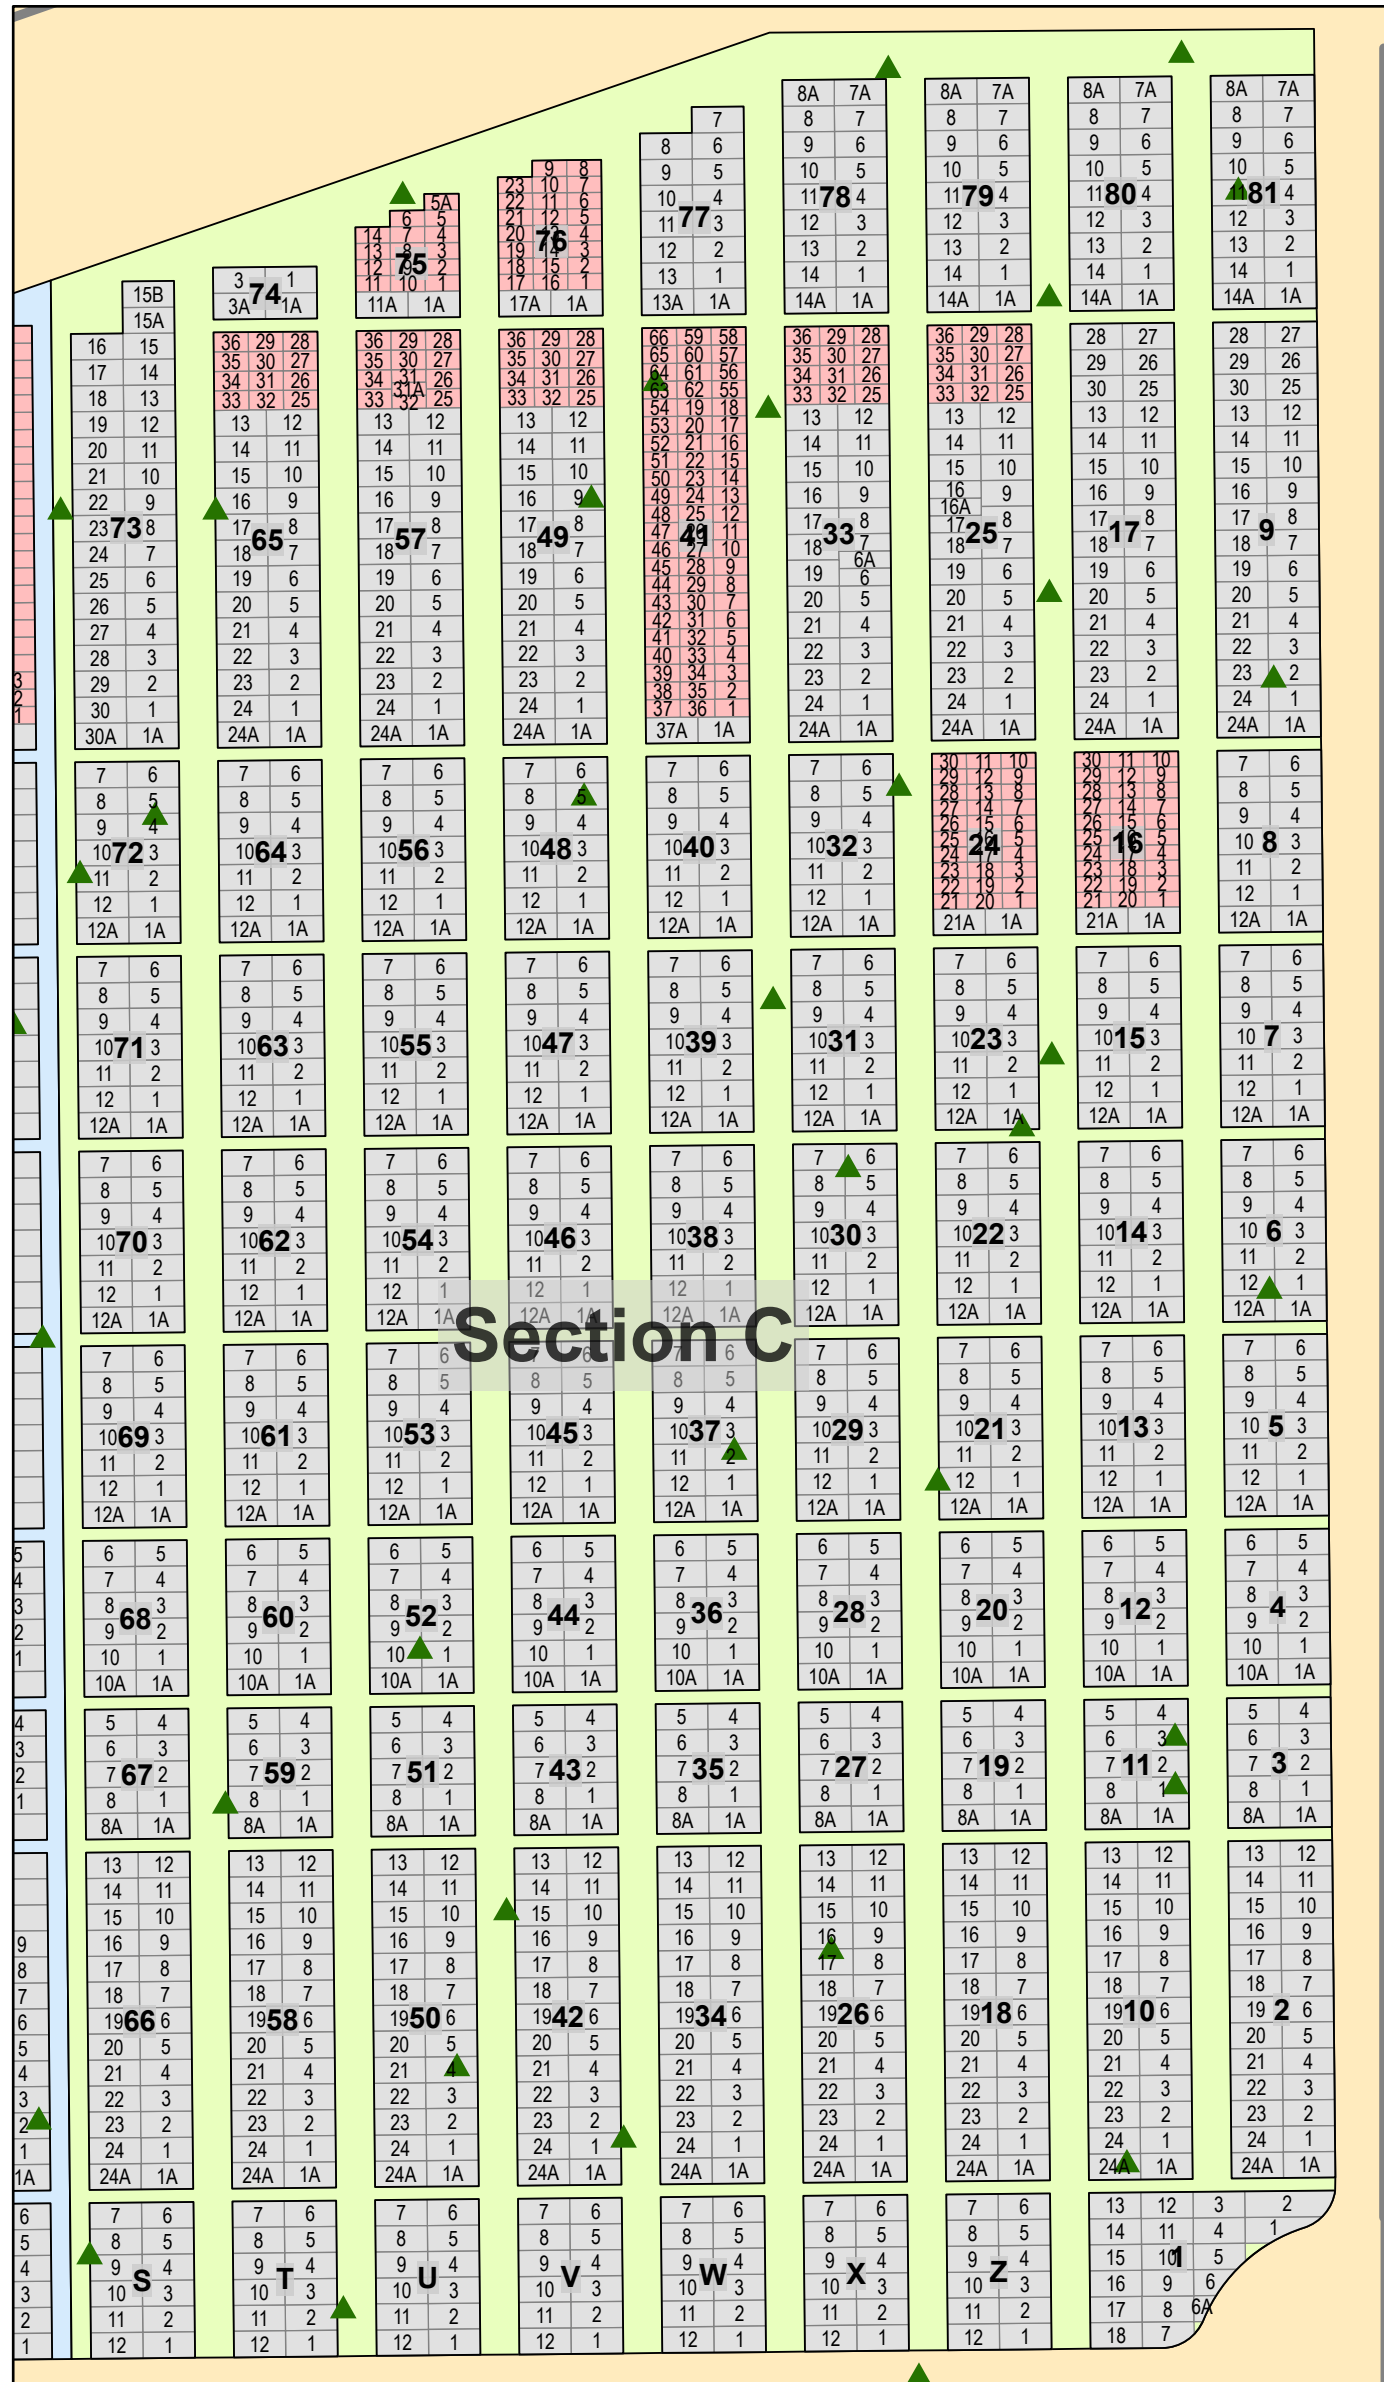

INDEX

Edmonton Cemetery

CARD 1 - Section A

CARD 2 - Section B

CARD 3 - Section C

CARD 4 - Section D

CARD 5 - Section E

CARD 6 - Section F

CARD 2

Edmonton Cemetery - Section B

- Legend**
-  Upright Monument
 -  Flat Monument
 -  Section B
 -  Tree

Created: July 2009
 Updated: June 2022
 Data: City of Edmonton
 Created by: Fire Rescue Services - Mapping Team

CARD 3

Edmonton Cemetery - Section C

Legend

- Upright Monument
- Child Plot
- Section C
- Tree

Created: July 2009
 Updated: June 2022
 Data: City of Edmonton
 Created by: Fire Rescue Services - Mapping Team