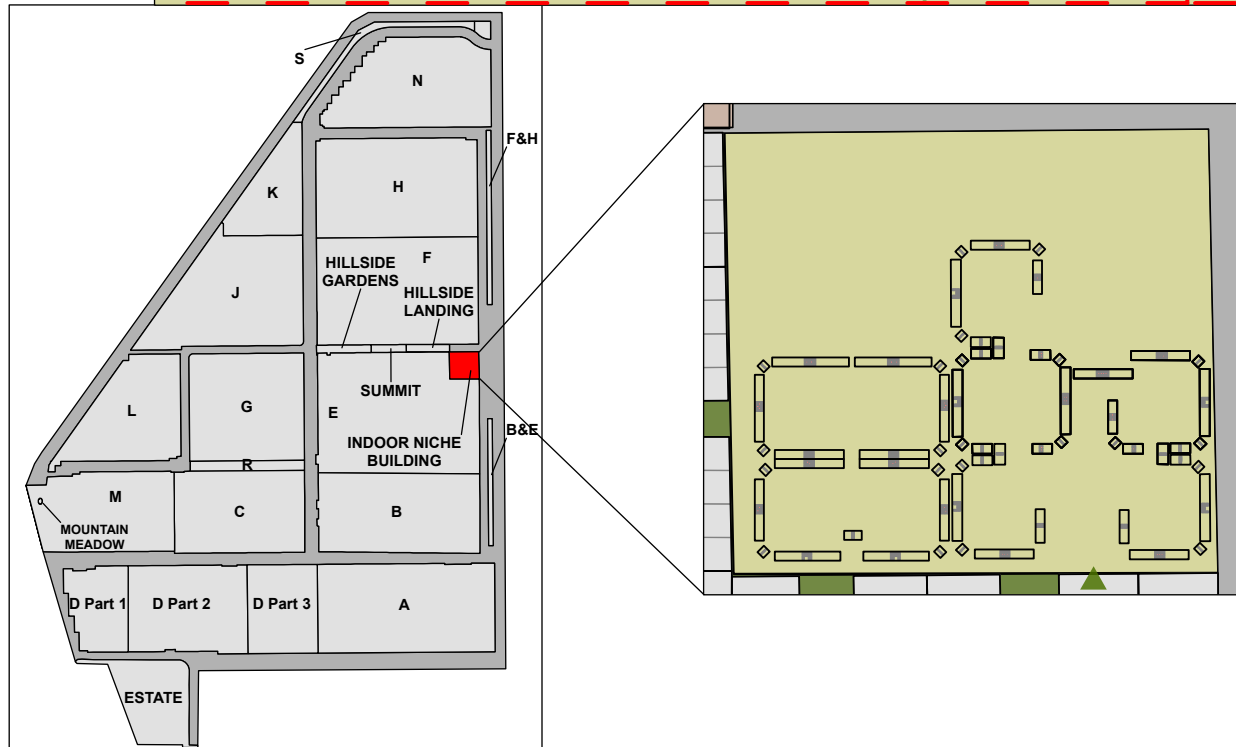

Legend

Niche

Created: July 2009
Updated: May 2022
Data: City of Edmonton
Created by: Fire Rescue Services - Mapping Team

The City of Edmonton disclaims any liability for the use of this map. No reproduction of this map, in whole or in part, is permitted without express written consent of the City of Edmonton Fire Rescue Services.