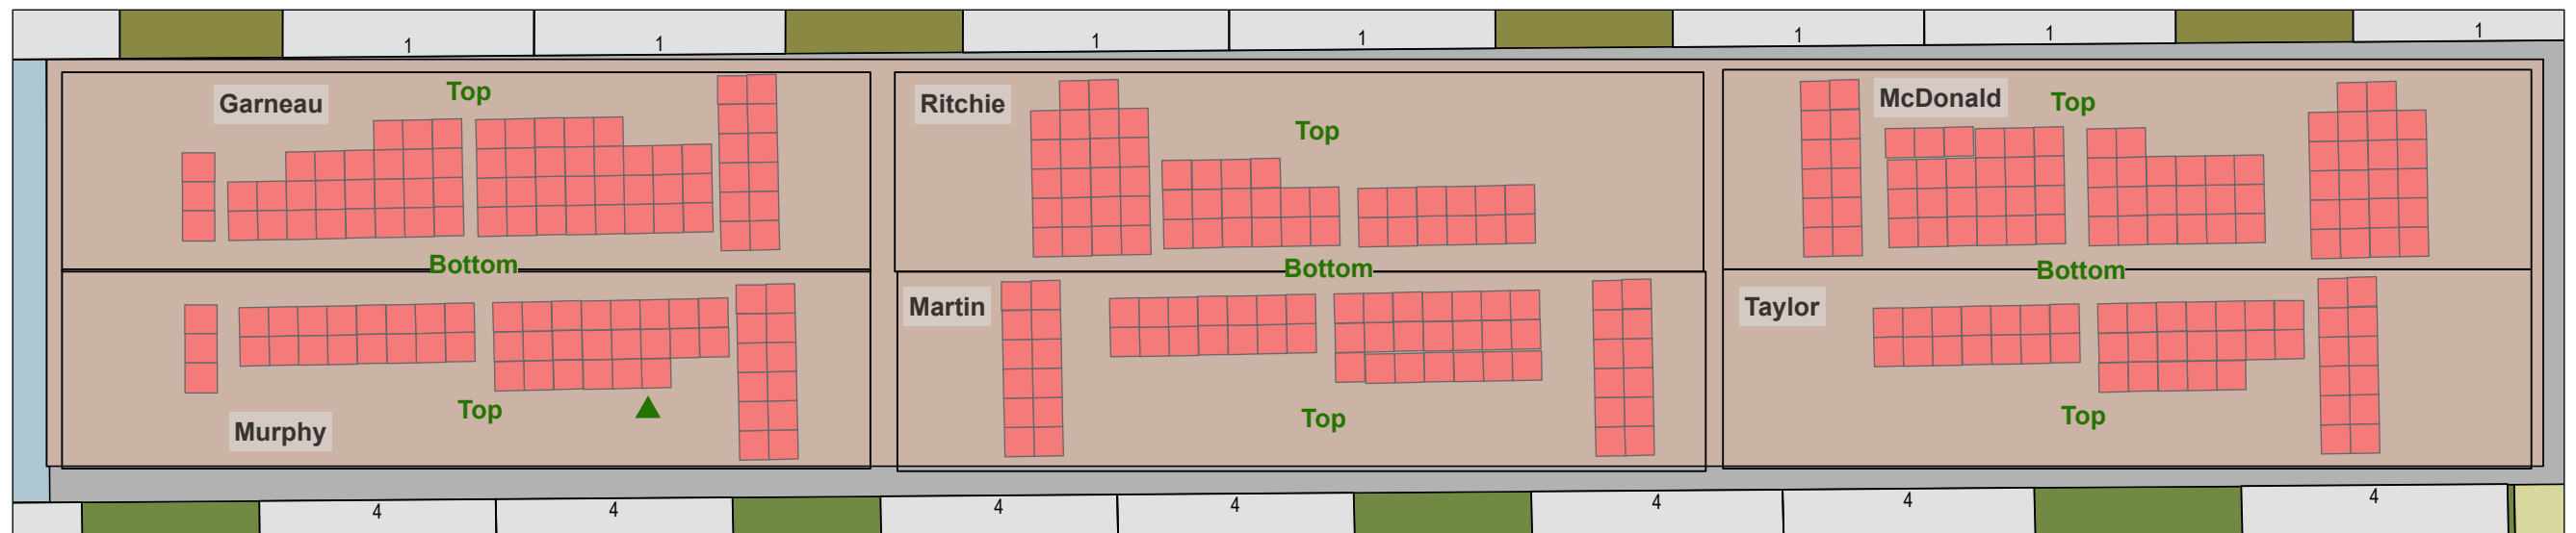

Ritchie

CARD 24

Mount Pleasant Cemetery - Hillside Landing Section

Garneau