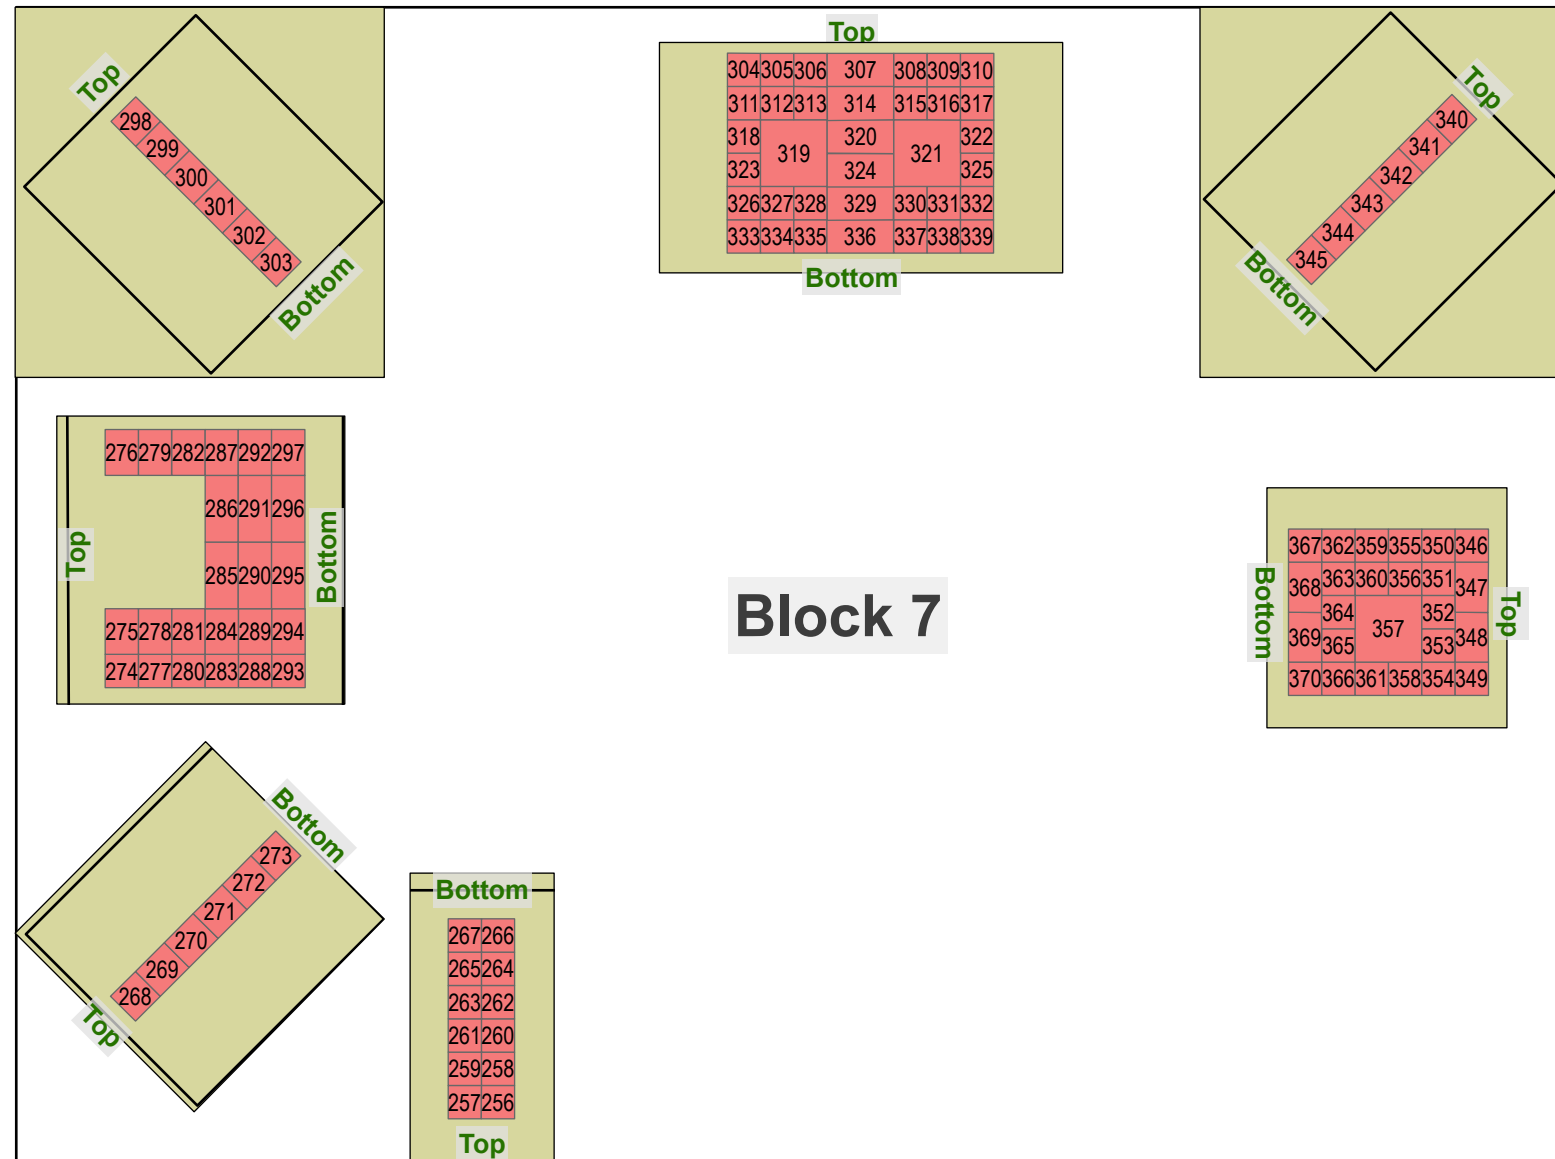

CARD 21

Mount Pleasant Cemetery - Inside Niche Building, Second Floor (2)

Created: July 2009
Updated: May 2022
Data: City of Edmonton
Created by: Fire Rescue Services - Mapping Team

The City of Edmonton disclaims any liability for the use of this map. No reproduction of this map, in whole or in part, is permitted without express written consent of the City of Edmonton Fire Rescue Services.