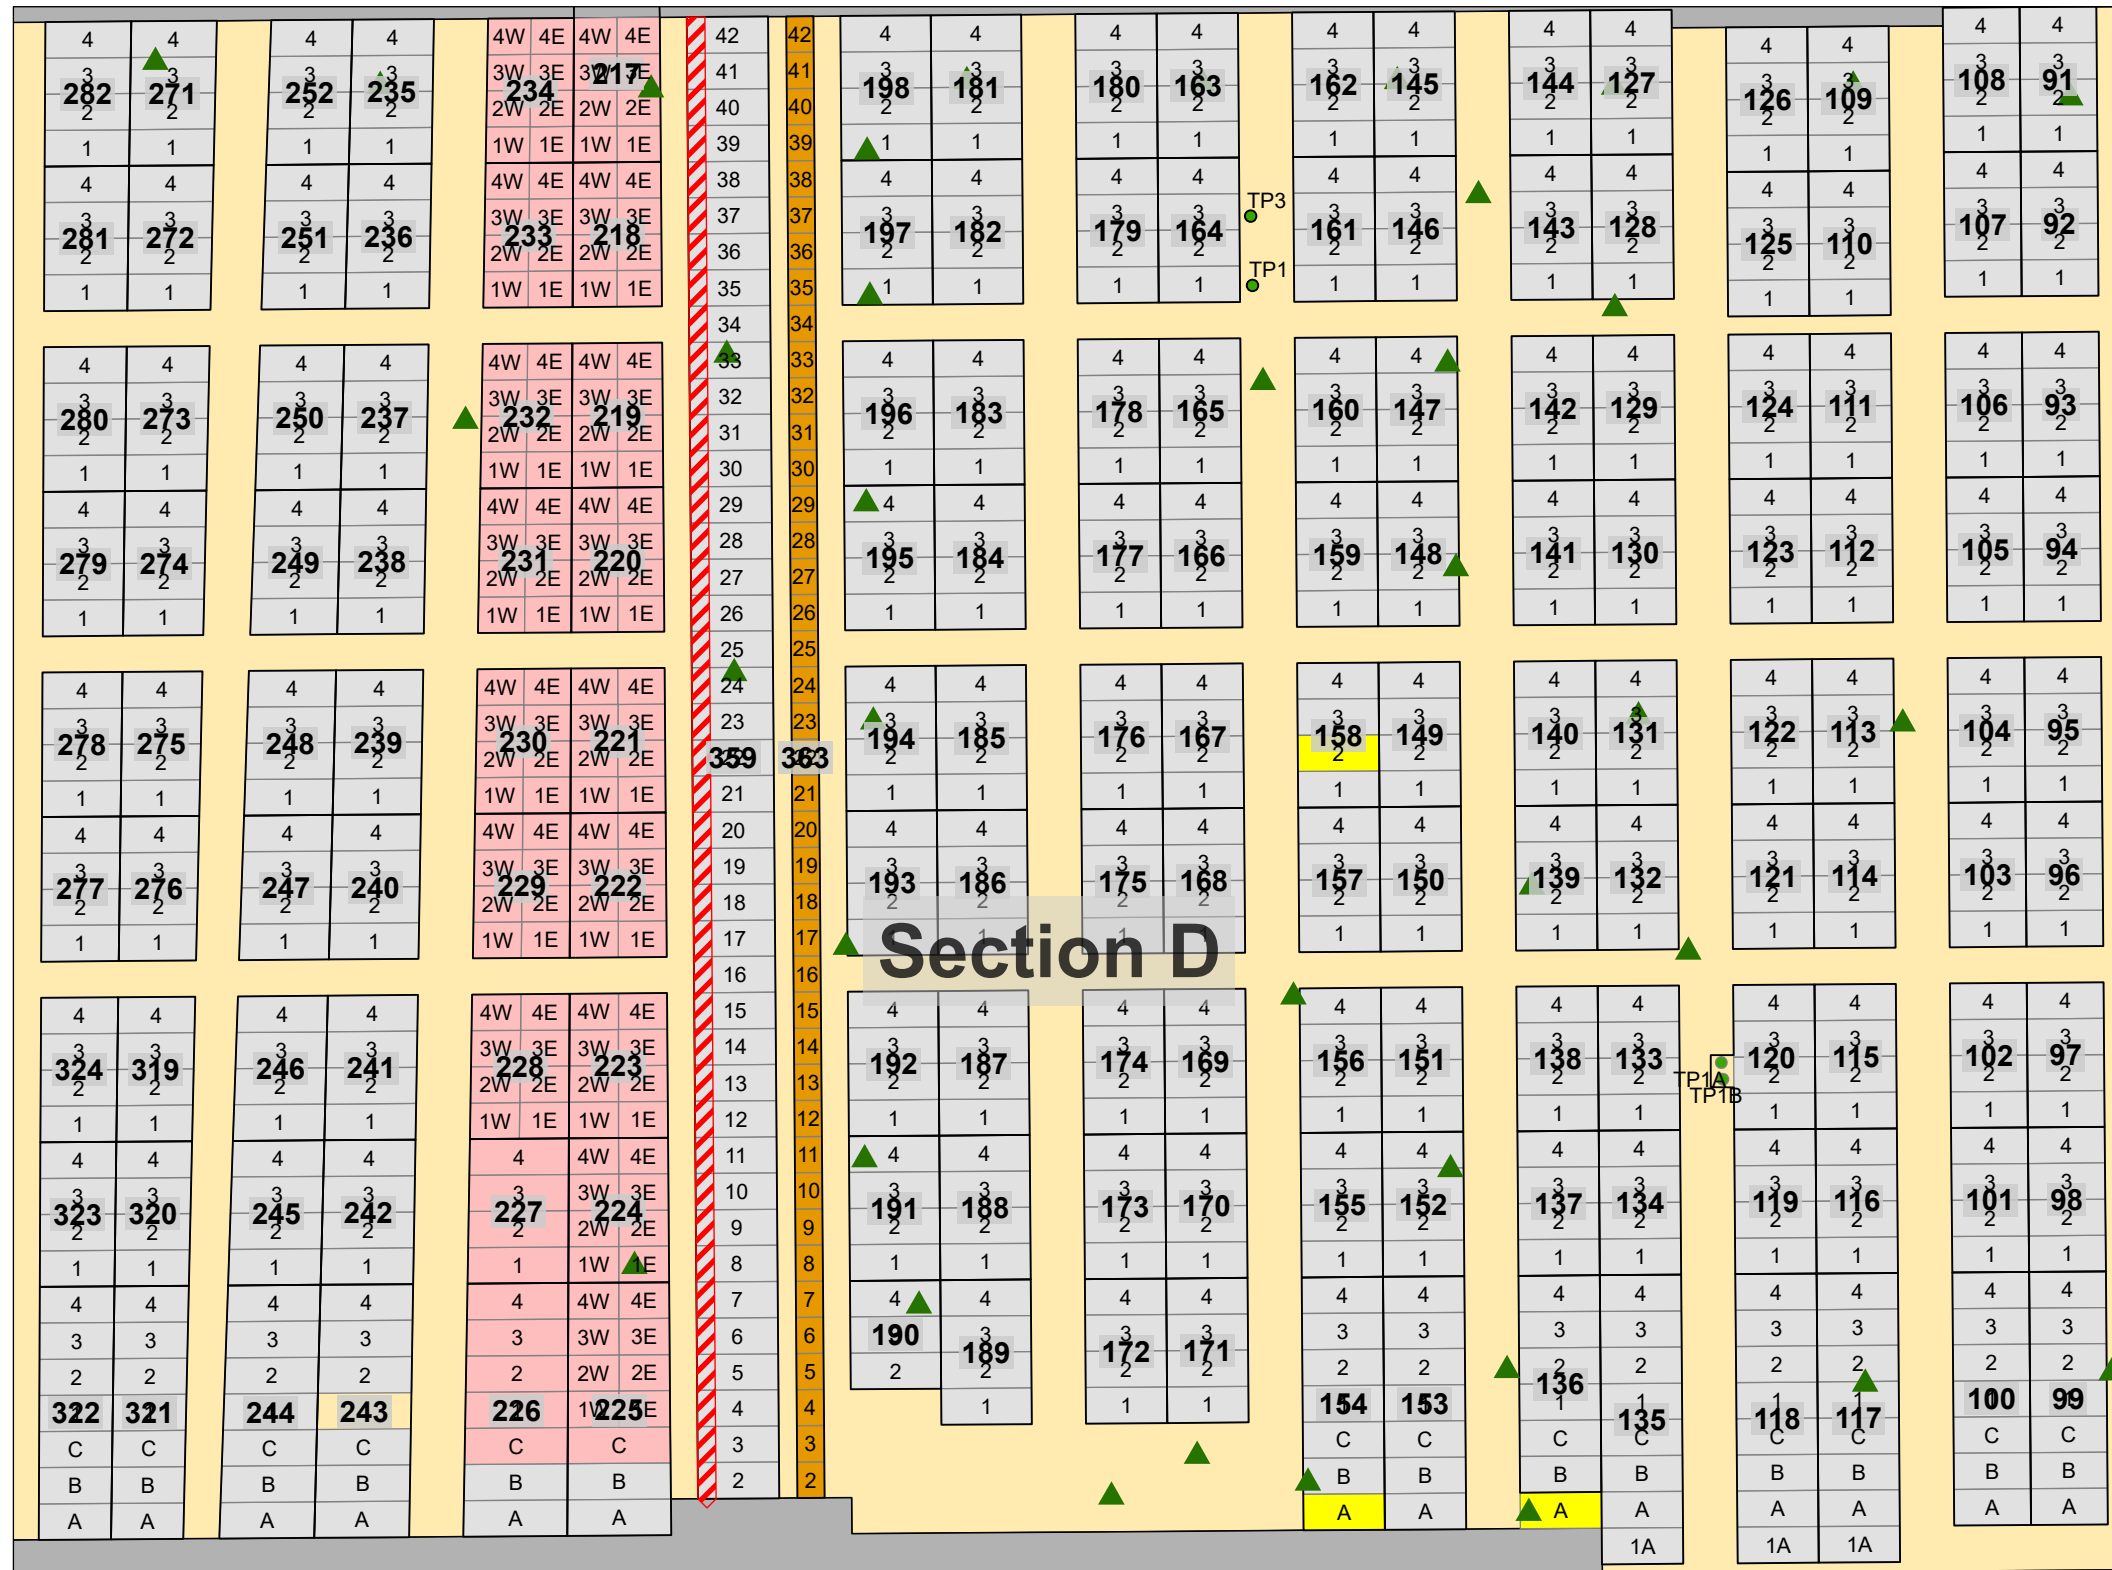

CARD 5

Mount Pleasant Cemetery - Section D Part 2

Legend

- Child Plot
- Upright Monument
- Cremation for 2 Plot
- Cremation for 6 Plot
- Garden Plot
- Tree
- Grade Beam Asbuilt

Created: July 2009
Updated: May 2022
Data: City of Edmonton
Created by: Fire Rescue Services - Mapping Team

The City of Edmonton disclaims any liability for the use of this map. No reproduction of this map, in whole or in part, is permitted without express written consent of the City of Edmonton Fire Rescue Services.