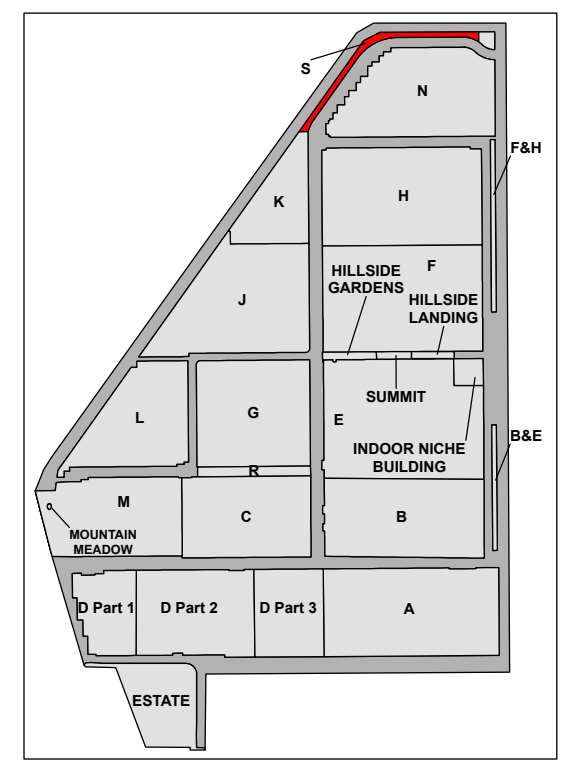

CARD 17

Mount Pleasant Cemetery - Section S

Legend

- Bench
- Cremation Plot
- Garden Plot
- Tree

Created: July 2009
Updated: May 2022
Data: City of Edmonton
Created by: Fire Rescue Services - Mapping Team

The City of Edmonton disclaims any liability for the use of this map. No reproduction of this map, in whole or in part, is permitted without express written consent of the City of Edmonton Fire Rescue Services.