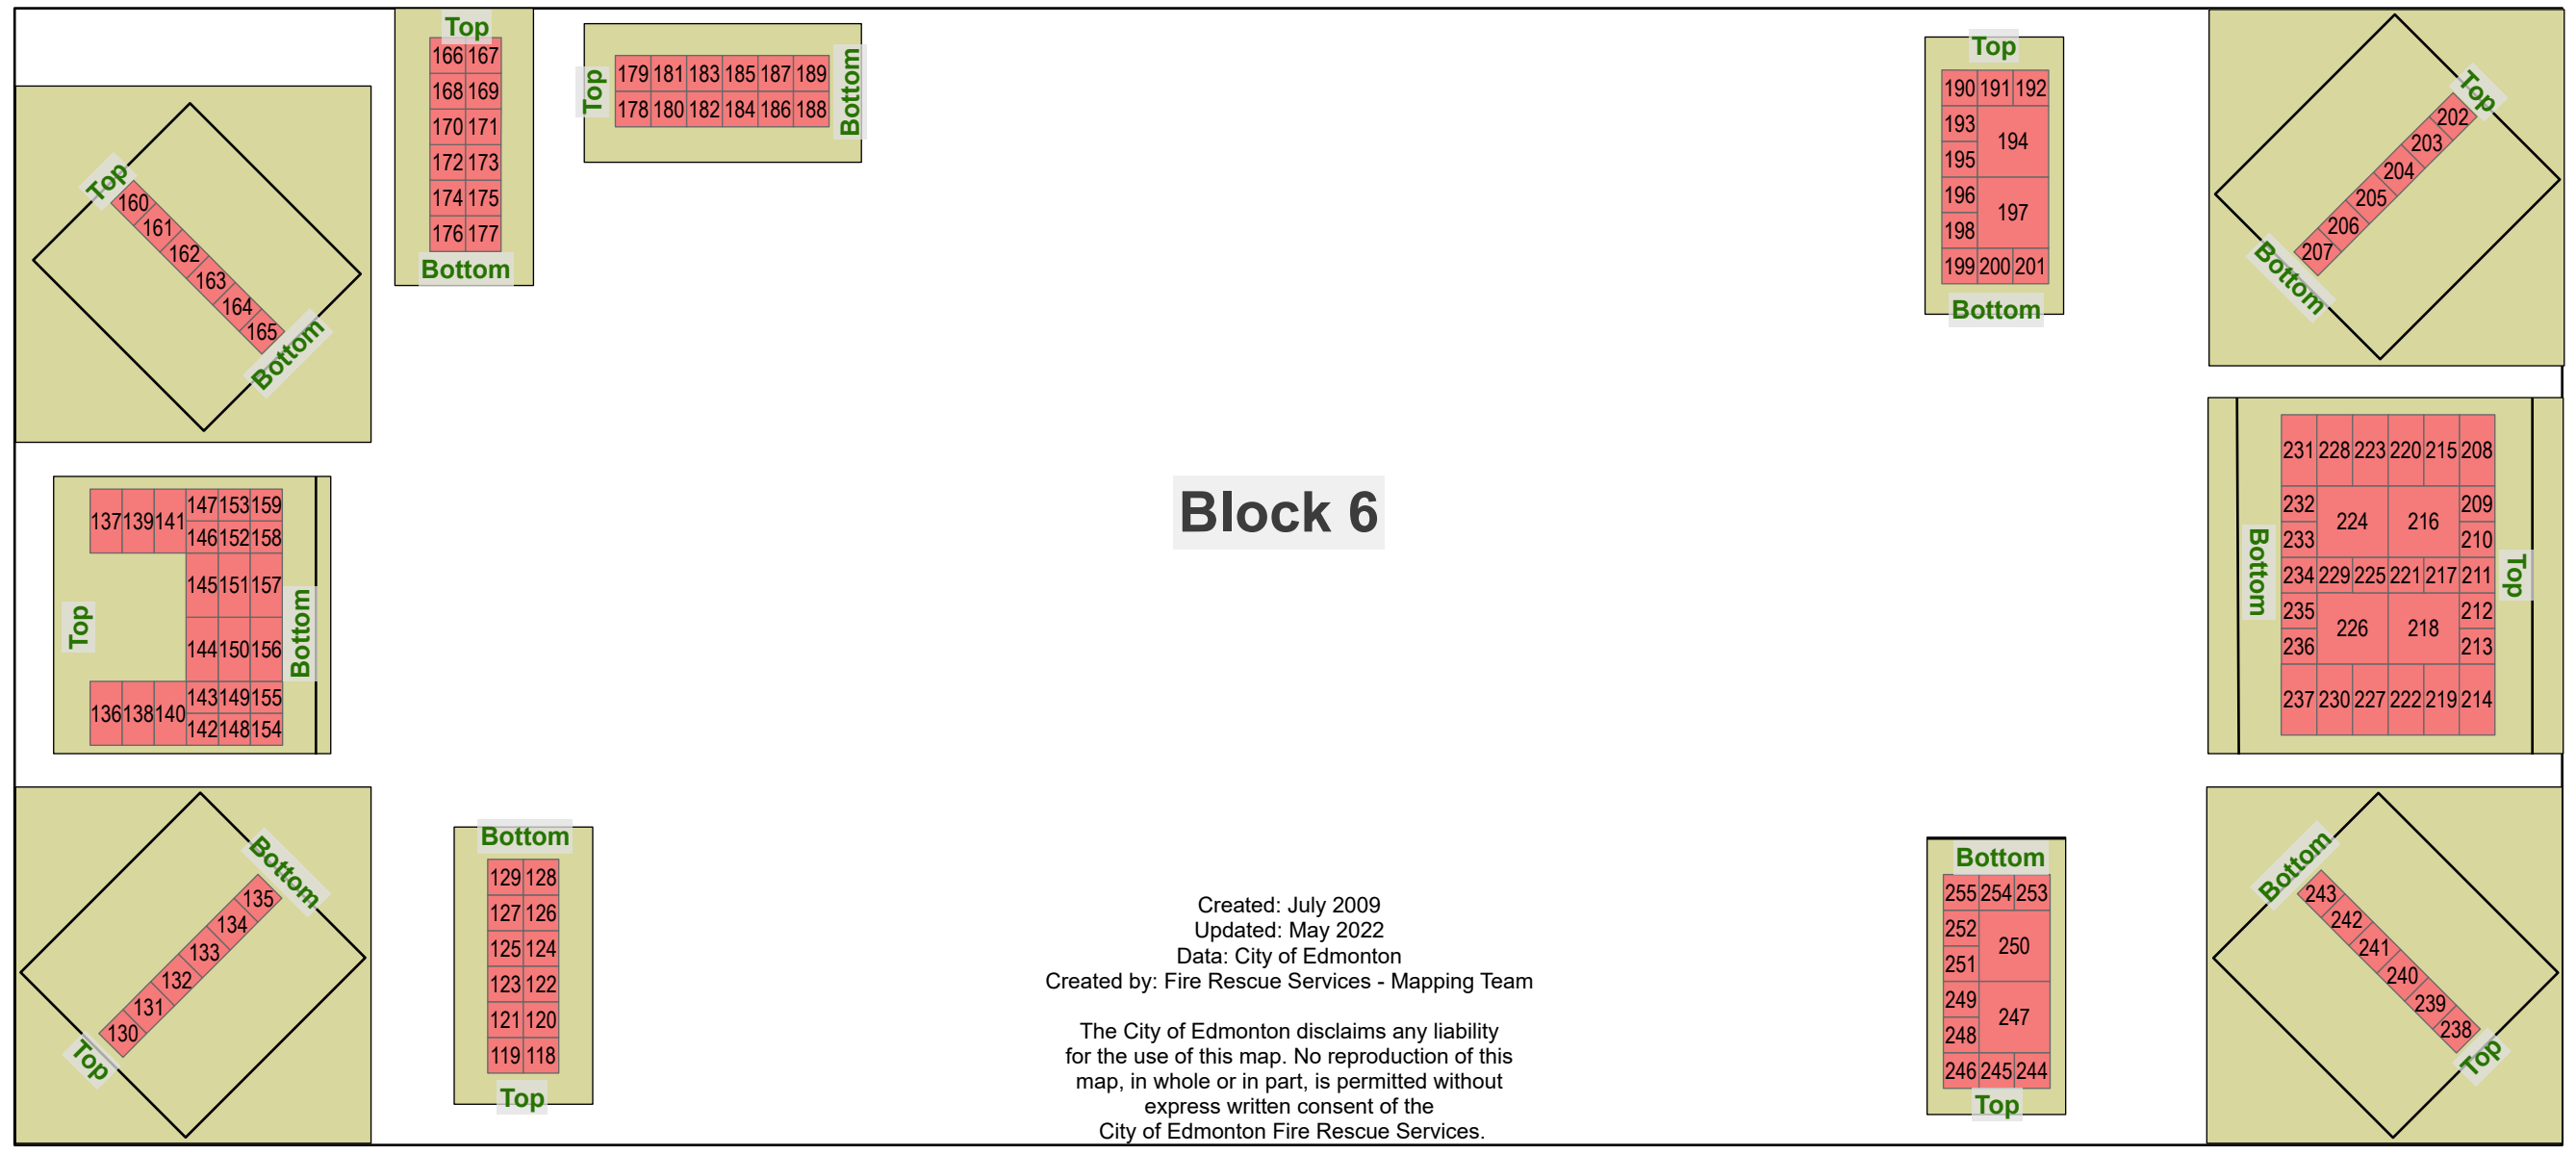

CARD 21

Mount Pleasant Cemetery - Inside Niche Building, Second Floor (2)

Created: July 2009
Updated: May 2022
Data: City of Edmonton
Created by: Fire Rescue Services - Mapping Team

The City of Edmonton disclaims any liability for the use of this map. No reproduction of this map, in whole or in part, is permitted without express written consent of the City of Edmonton Fire Rescue Services.