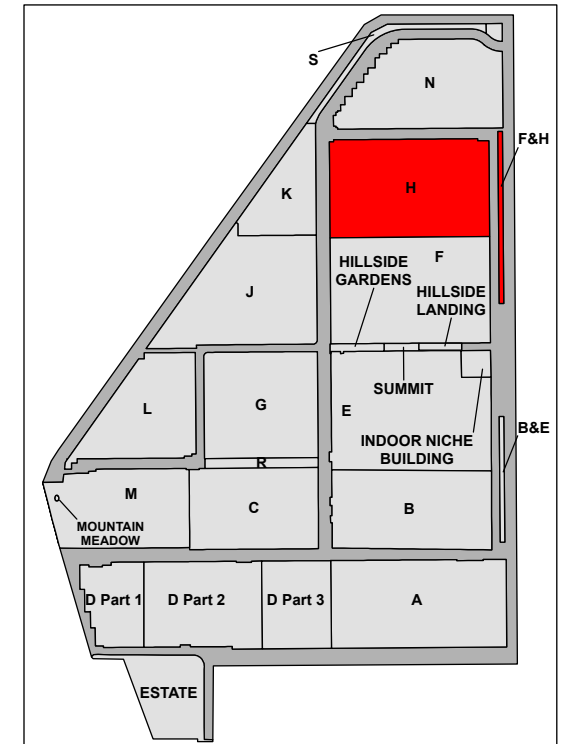

CARD 11

Mount Pleasant Cemetery - Sections H and F&H

Note: See Card 9 for Section F&H Plots 53-85.

Legend

- Upright Monument
- Child Plot
- Cremation Plot
- Flat Monument
- Garden Plot
- Tree

Created: July 2009
 Updated: May 2022
 Data: City of Edmonton
 Created by: Fire Rescue Services - Mapping Team