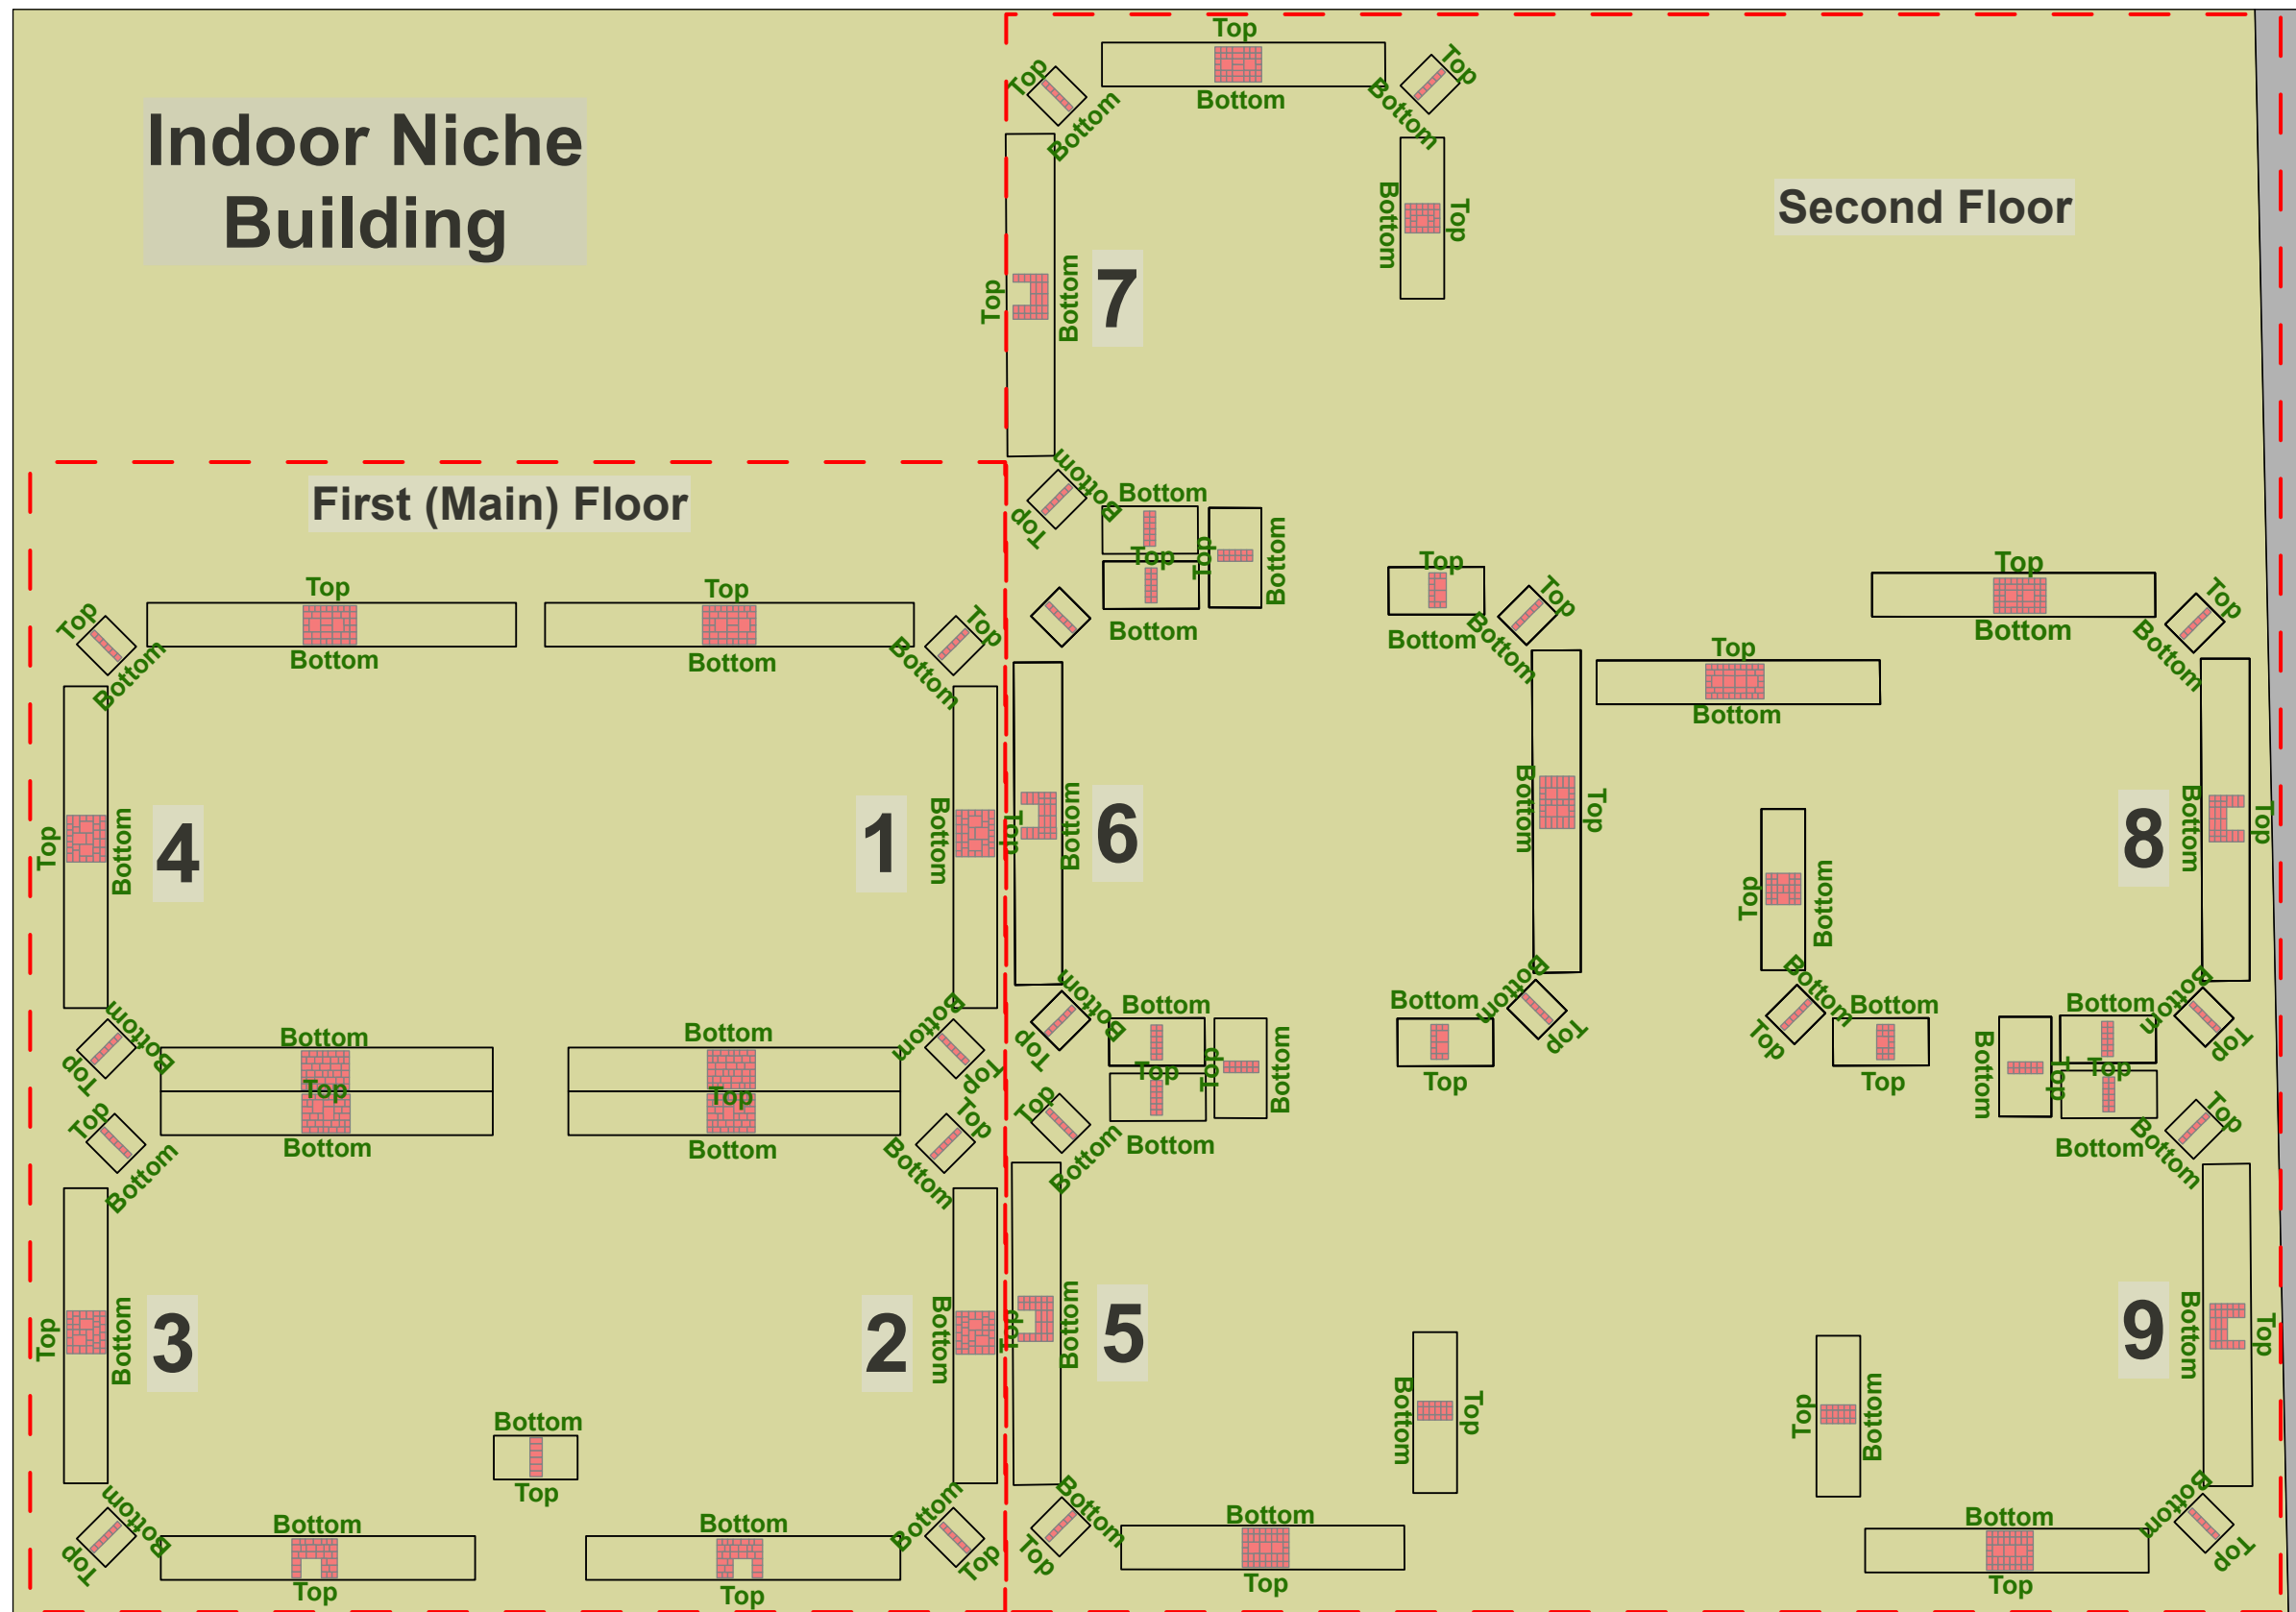

CARD 18

Mount Pleasant Cemetery - Indoor Niche Building

Note: See Cards 19-21 for Niche Plot Numbers.