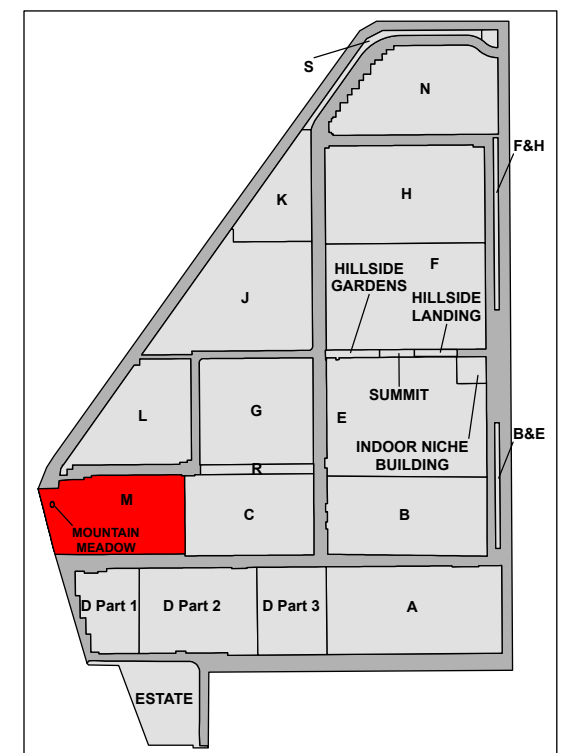

CARD 15

Mount Pleasant Cemetery - Sections M & Mountain Meadow

Legend

- Flat Monument
- Commemorative Plot
- Niche Plot
- Cremation Plot
- Ossuary
- Bench
- Garden Plot
- Tree

Created: July 2009
 Updated: May 2022
 Data: City of Edmonton
 Created by: Fire Rescue Services - Mapping Team