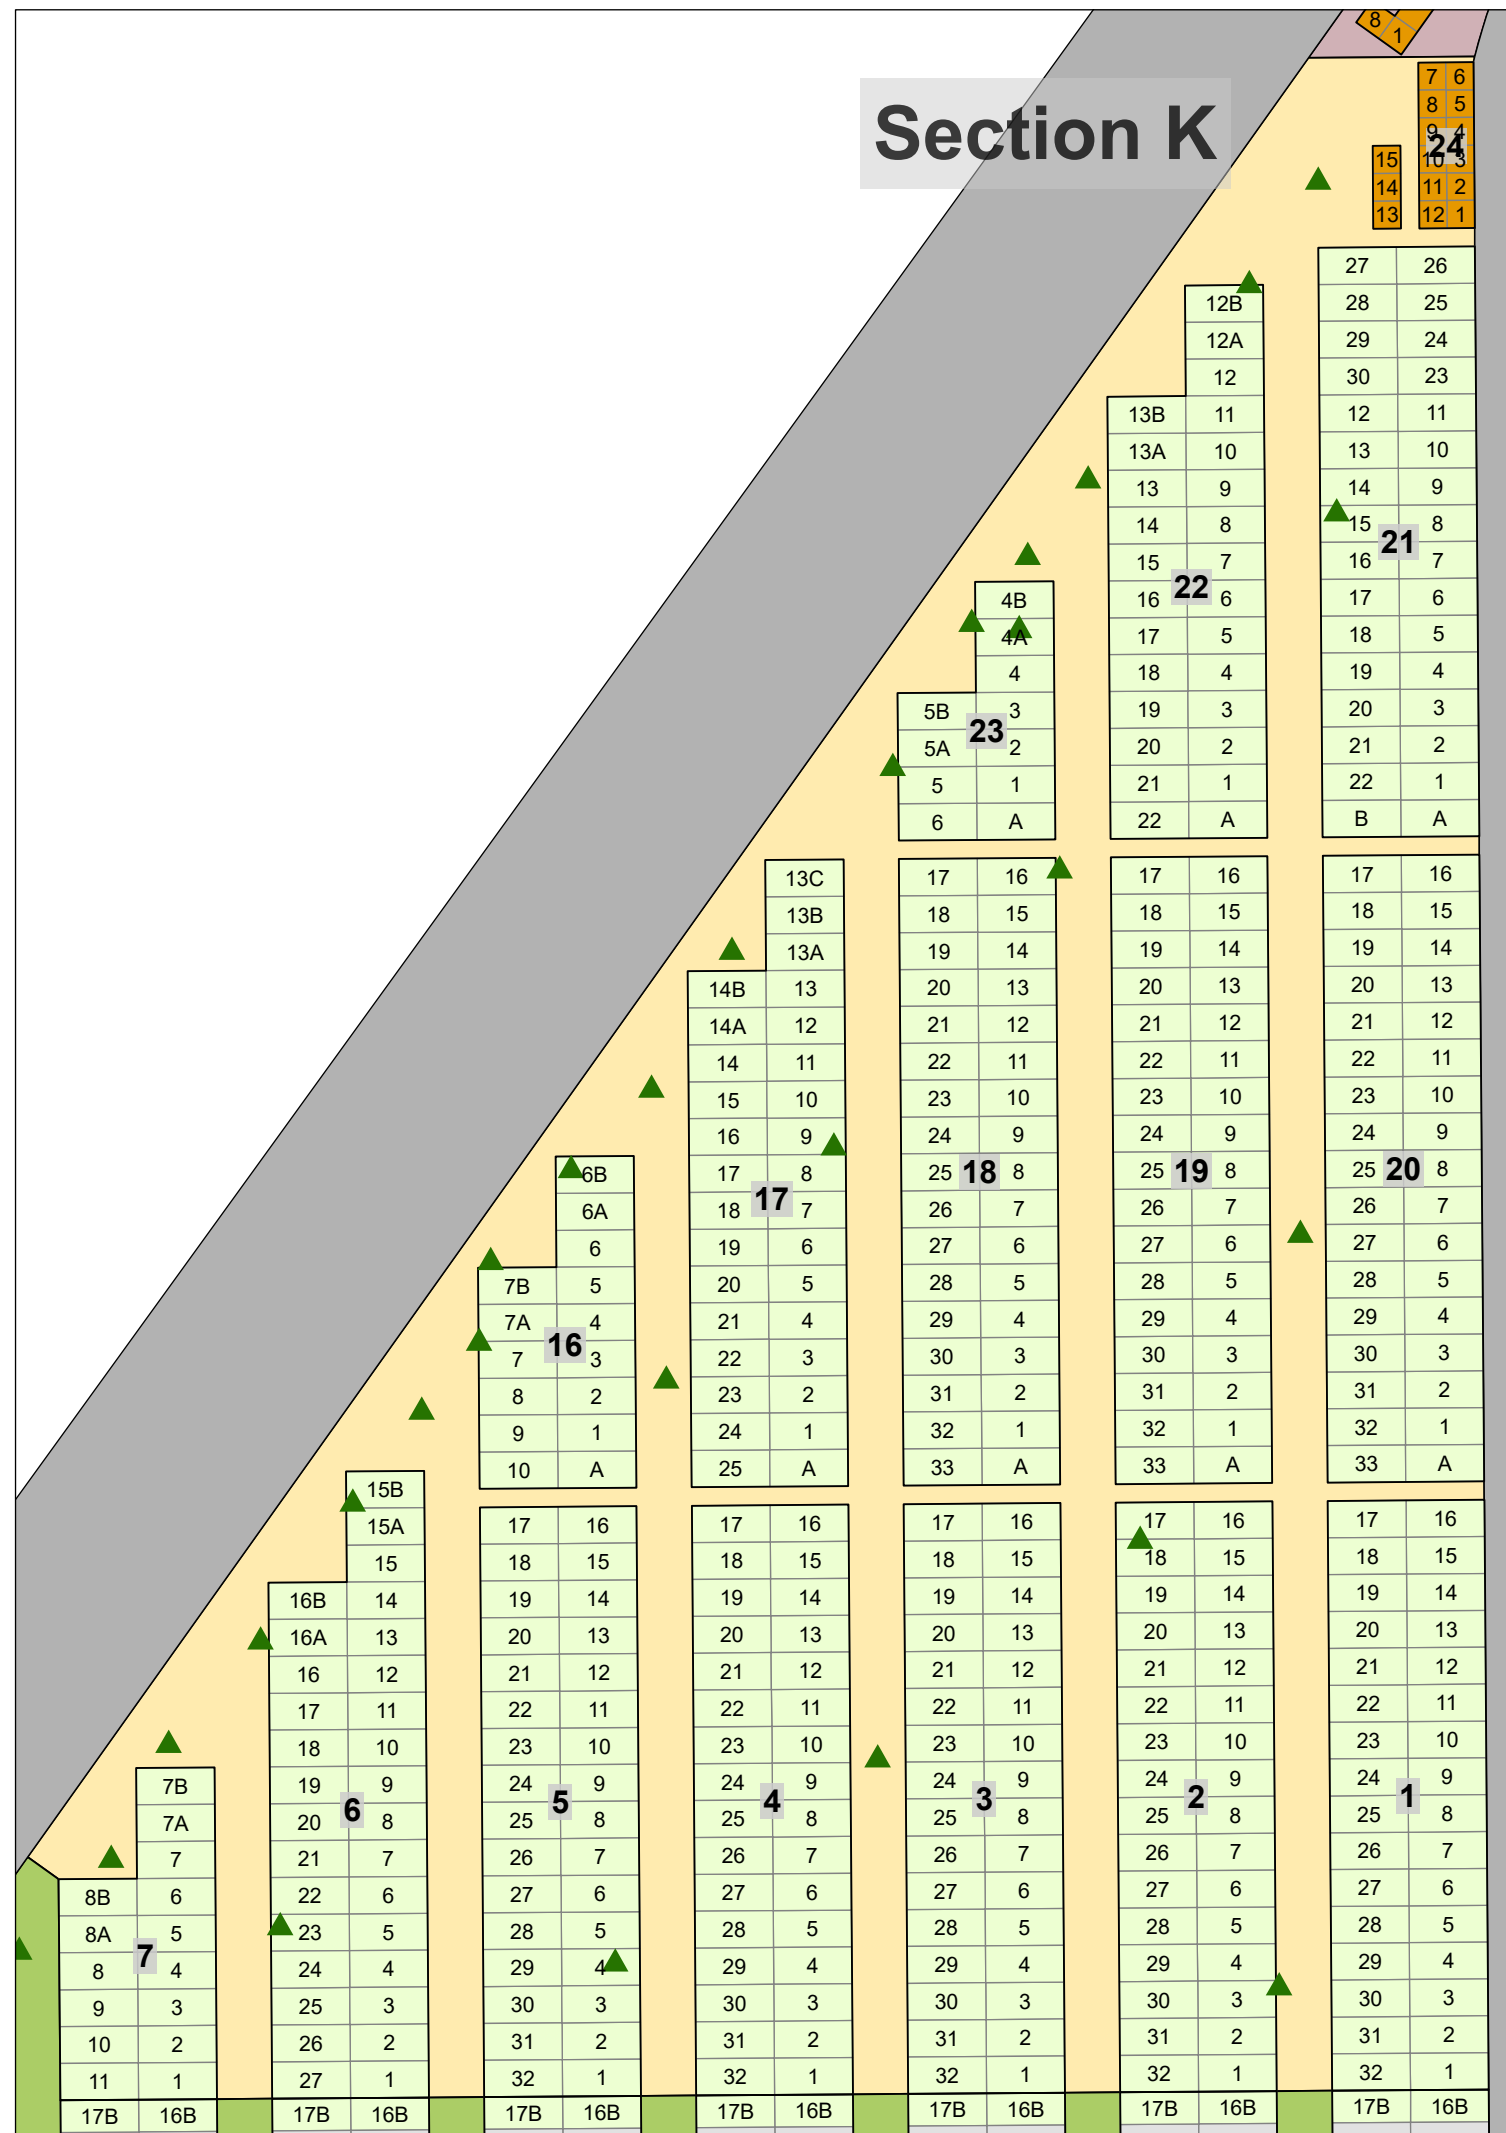

CARD 13

Mount Pleasant Cemetery - Section K

Legend

- Flat Monument
- Cremation Plot
- Road
- Tree