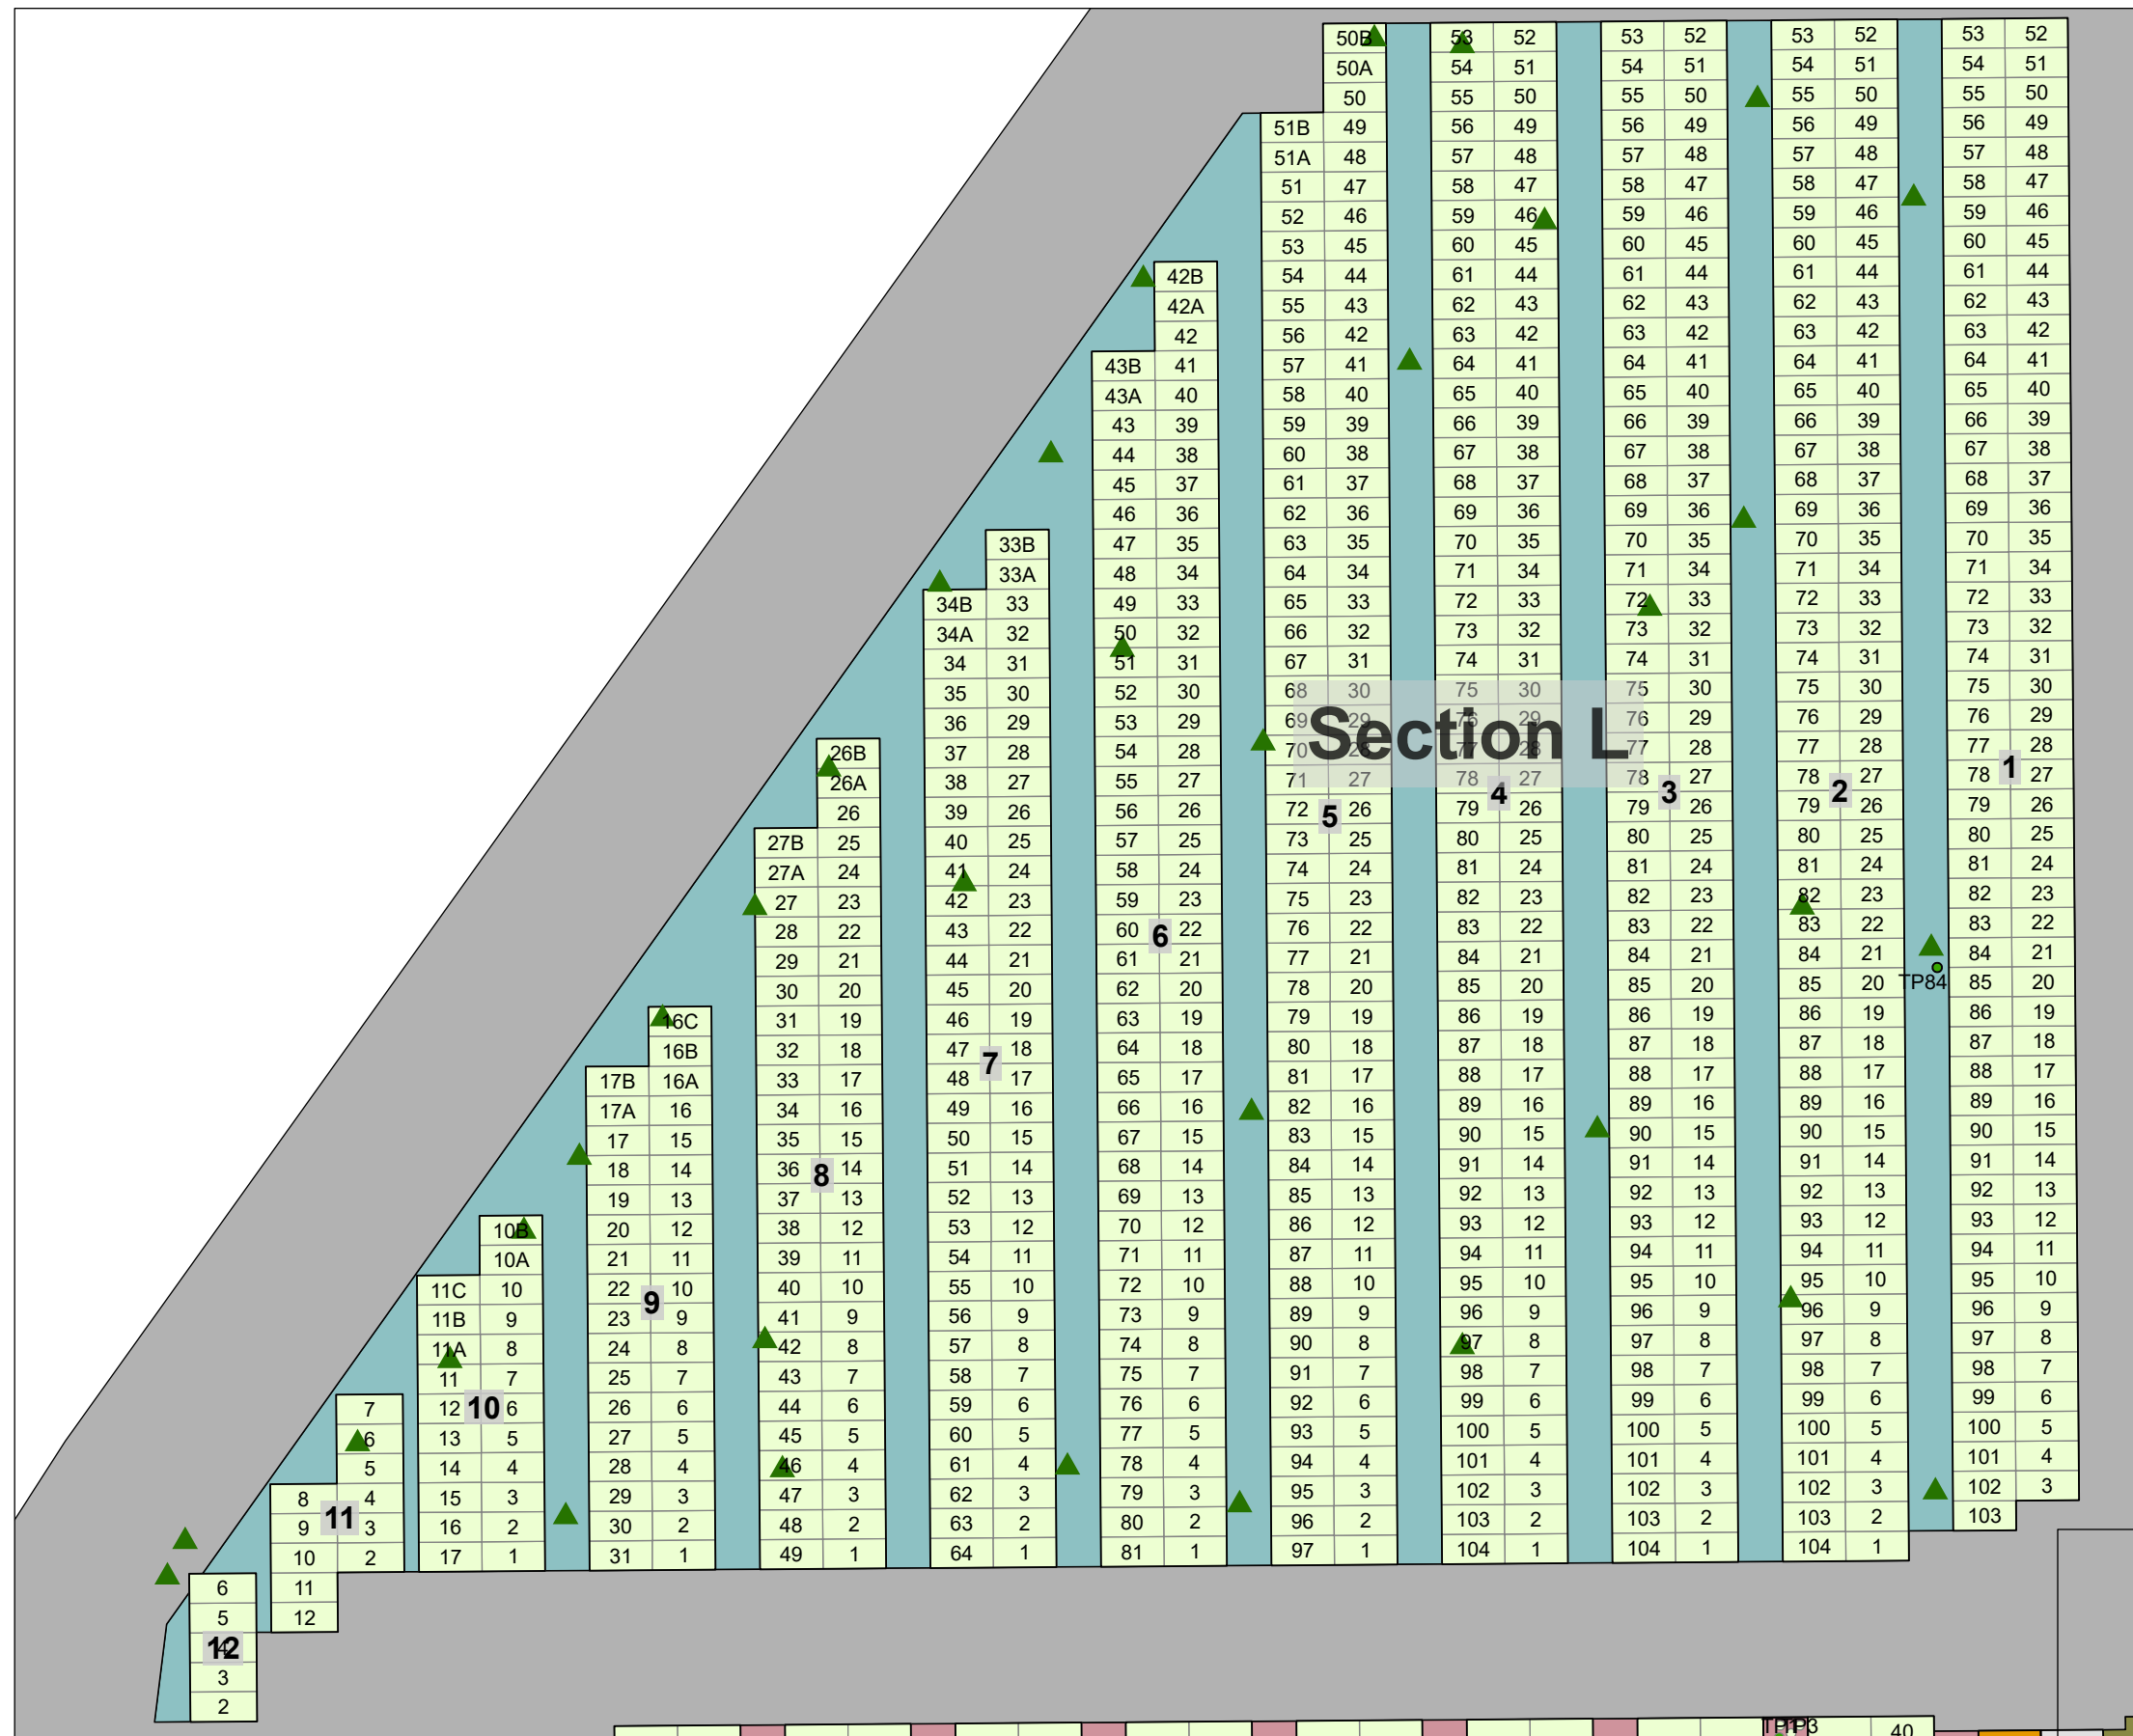

CARD 14

Mount Pleasant Cemetery - Section L

1. **Legend**
2. Flat Monument
   - Garden Plot
   - Road
   - Tree