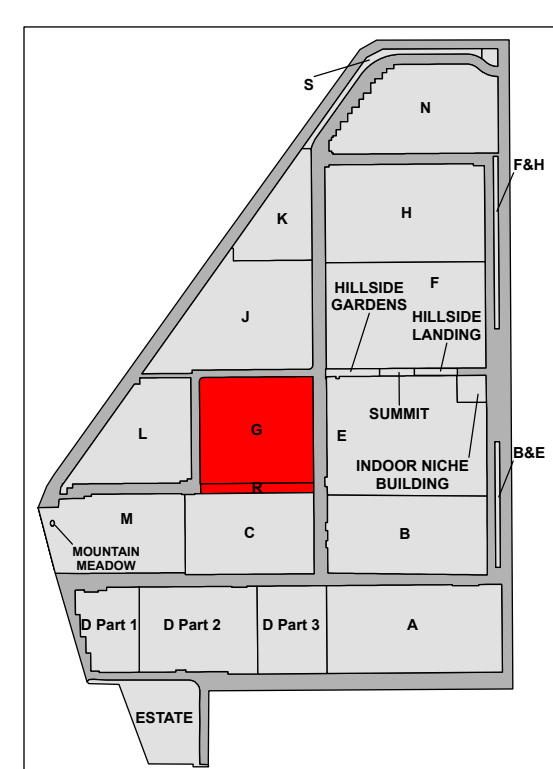

Created: July 2009
Updated: May 2022
Data: City of Edmonton
Created by: Fire Rescue Services - Mapping Team

The City of Edmonton disclaims any liability for the use of this map. No reproduction of this map, in whole or in part, is permitted without express written consent of the City of Edmonton Fire Rescue Services.