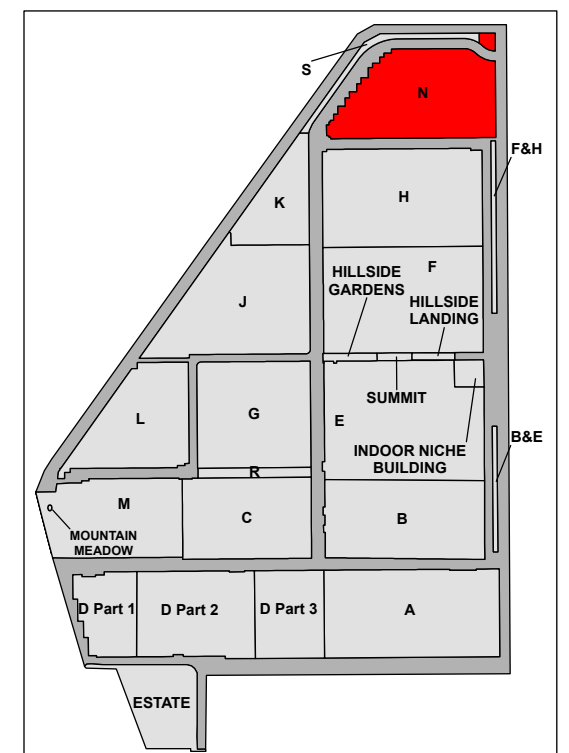

CARD 16

Mount Pleasant Cemetery - Section N

Section N

Legend

-  Upright Monument
-  Cremation Plot
-  Bench
-  Road
-  Tree

Created: July 2009
 Updated: May 2022
 Data: City of Edmonton
 Created by: Fire Rescue Services - Mapping Team