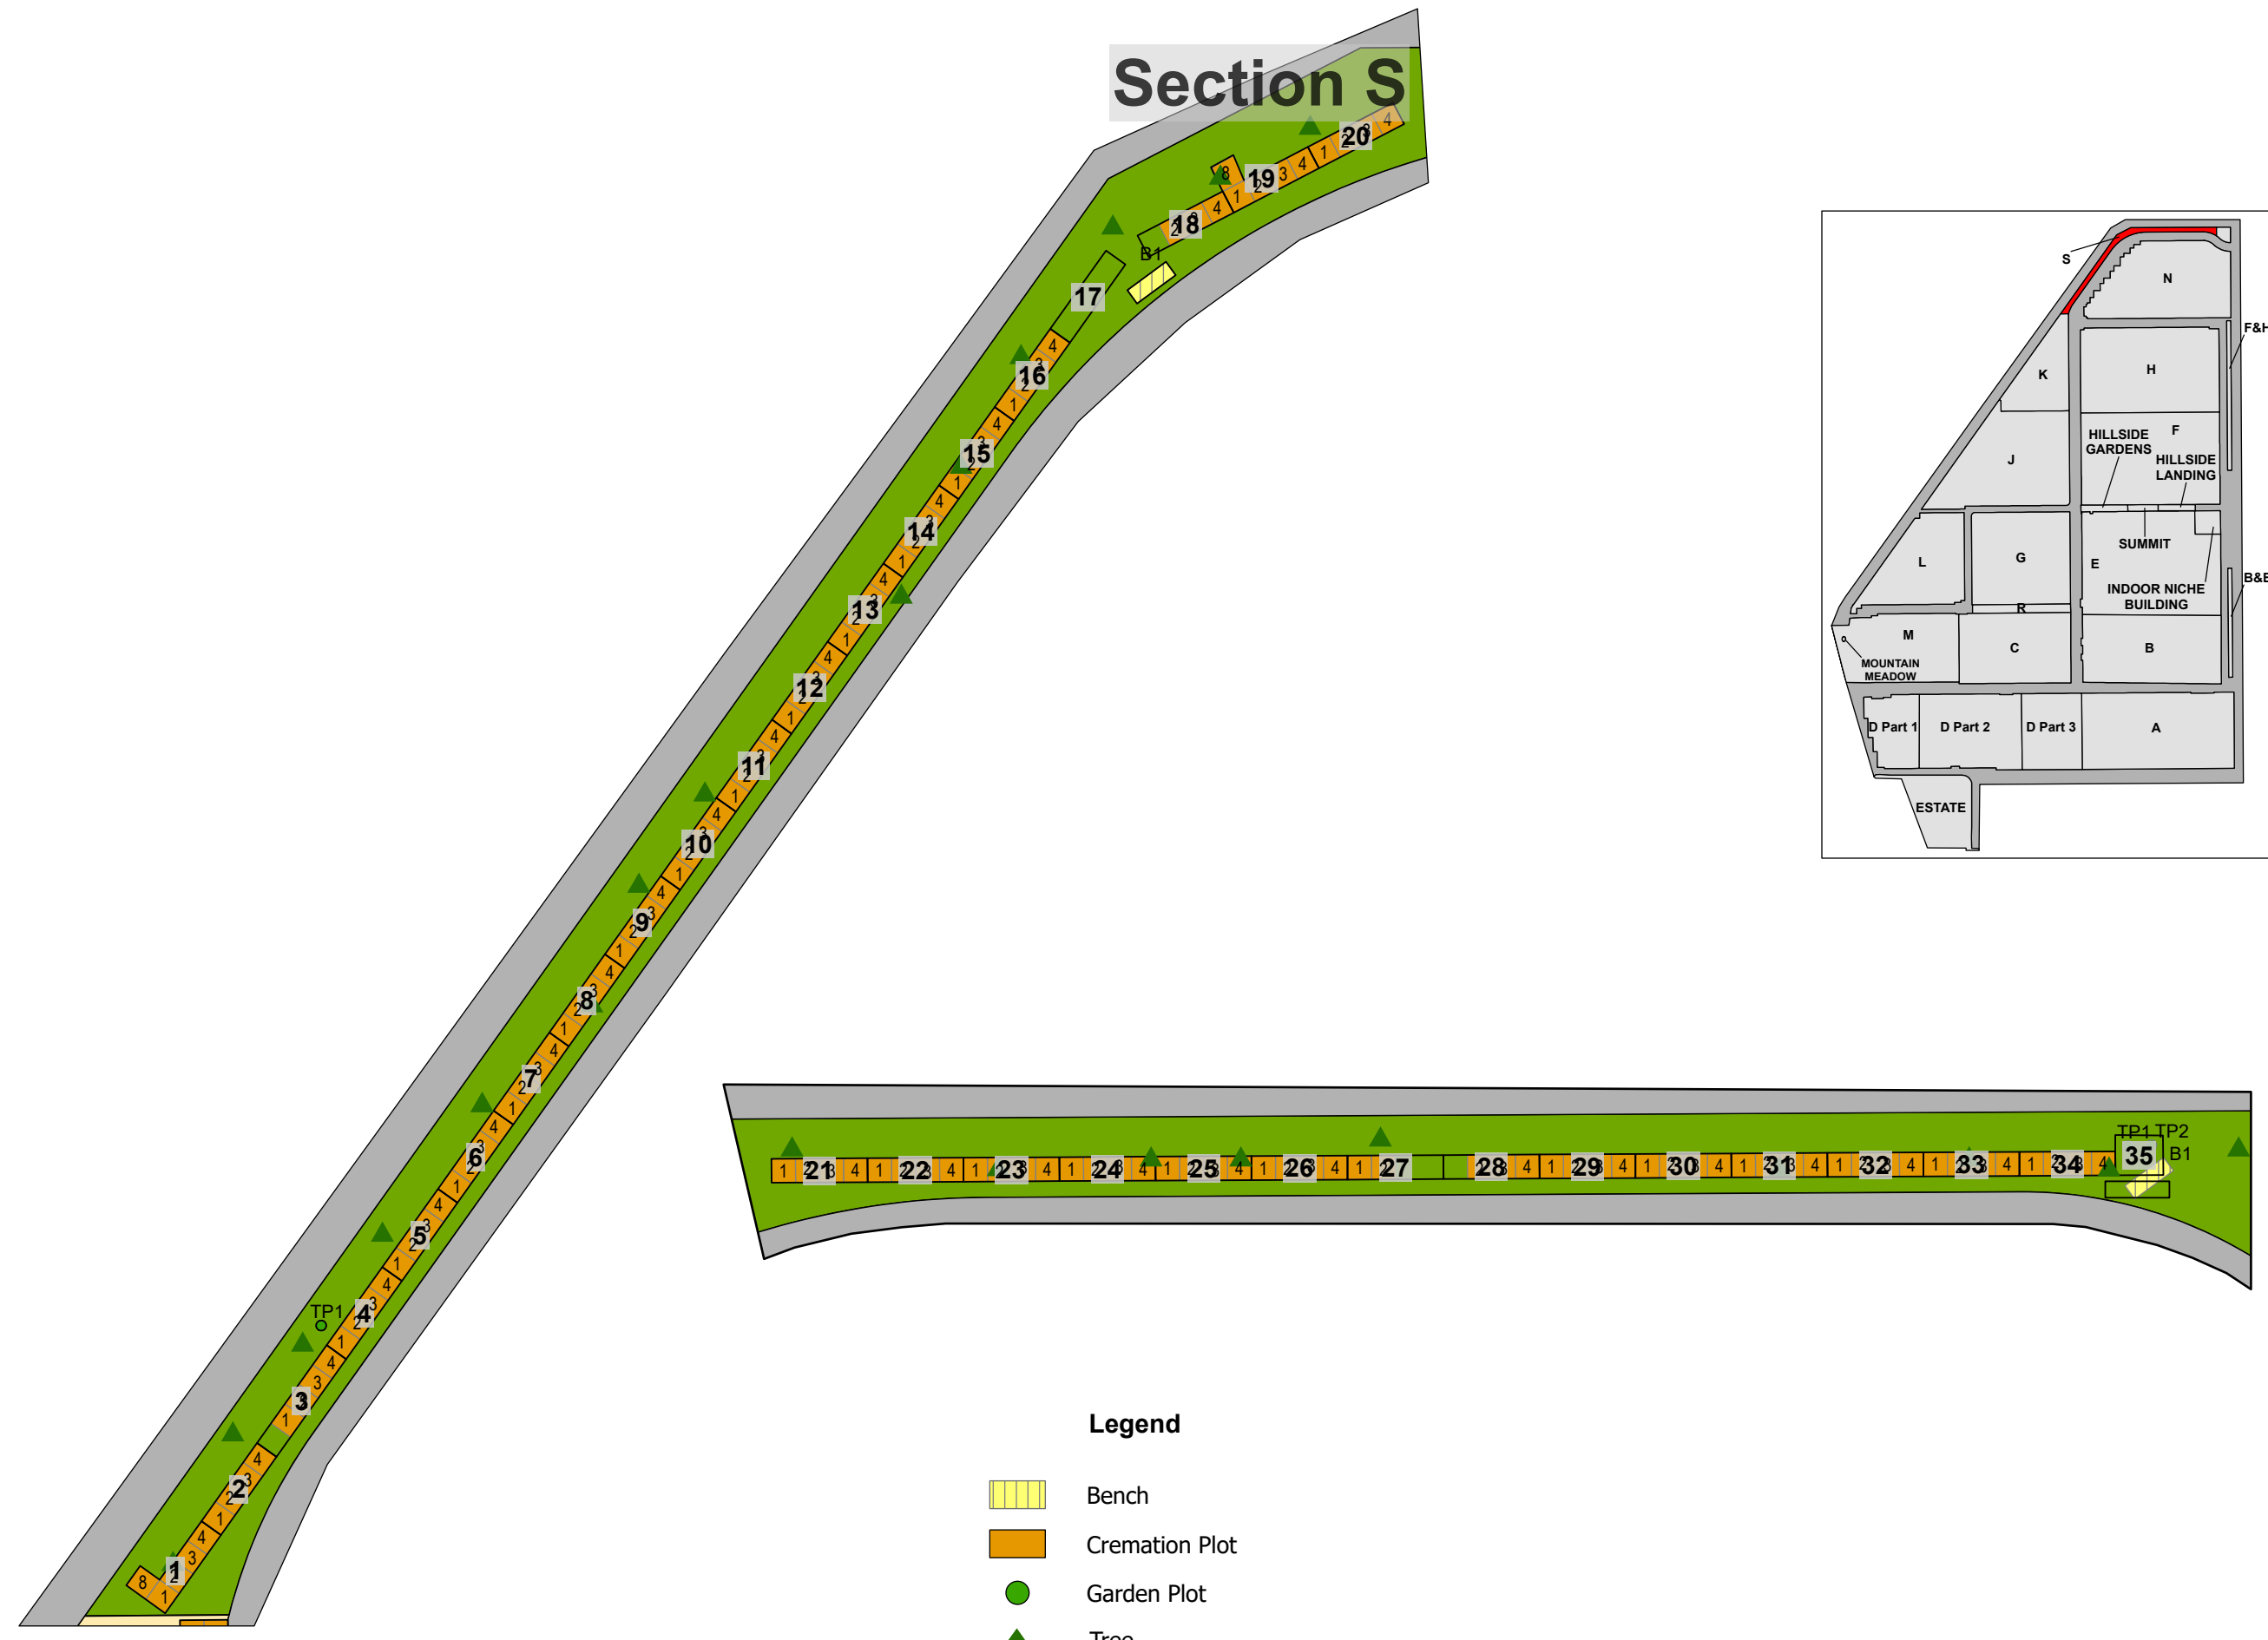

CARD 17

Mount Pleasant Cemetery - Section S

Legend

- Bench
- Cremation Plot
- Garden Plot
- Tree

Created: July 2009
Updated: May 2022
Data: City of Edmonton
Created by: Fire Rescue Services - Mapping Team

The City of Edmonton disclaims any liability for the use of this map. No reproduction of this map, in whole or in part, is permitted without express written consent of the City of Edmonton Fire Rescue Services.