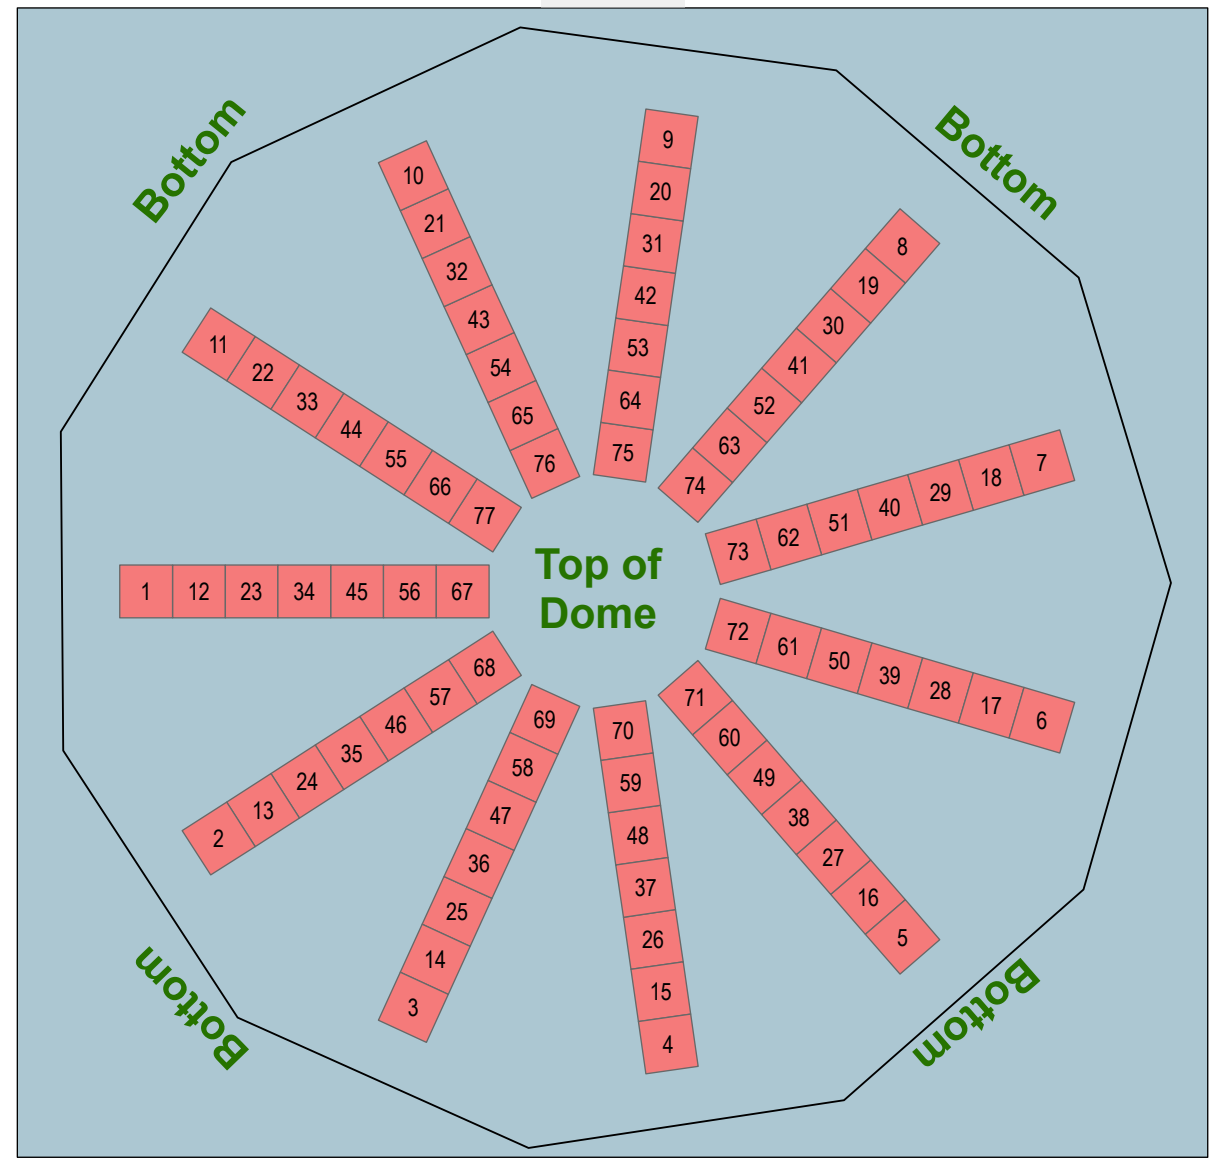

CARD 23

Mount Pleasant Cemetery - Summit Section

Riverbend

Dome

Pleasantview

Legend

- Summit Section
- Niche

Created: July 2009
 Updated: May 2022
 Data: City of Edmonton
 Created by: Fire Rescue Services - Mapping Team