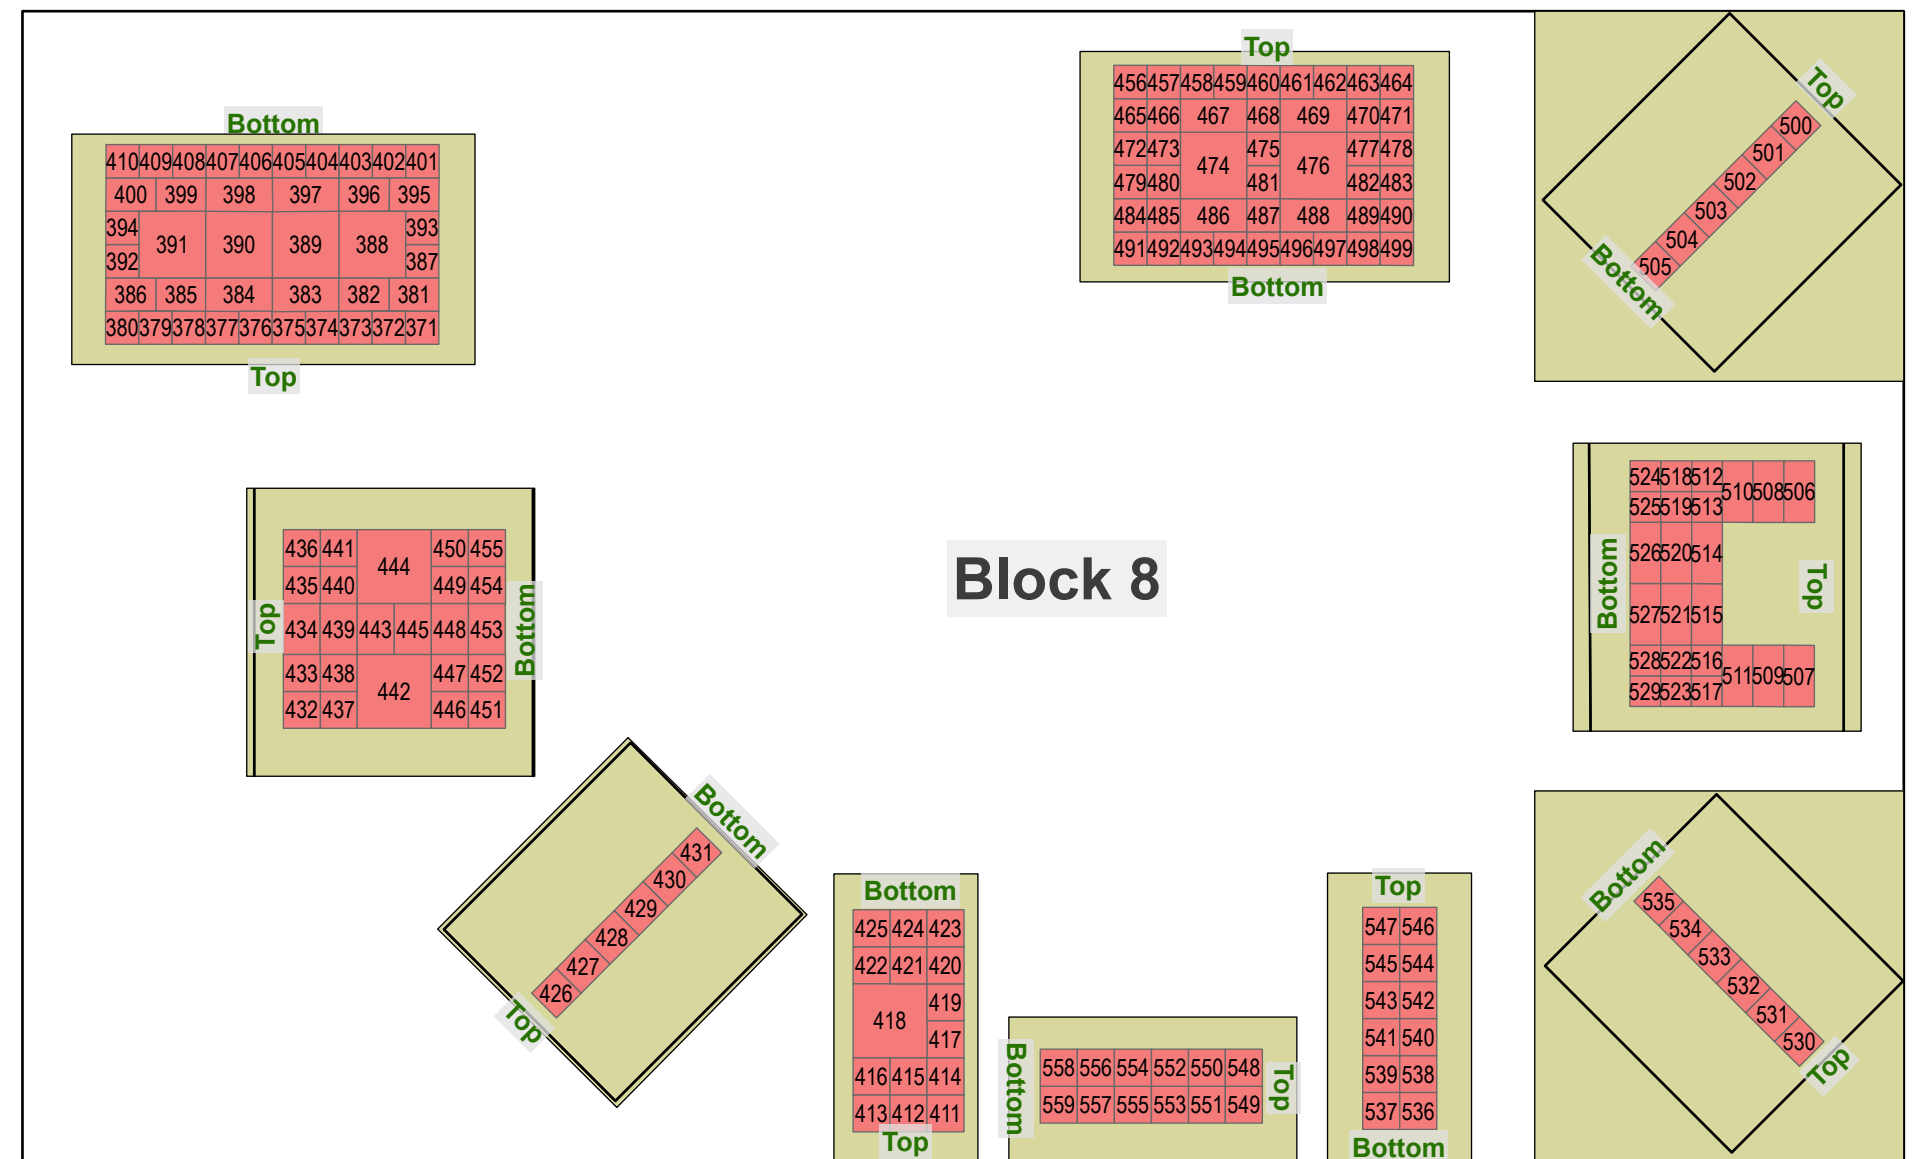

CARD 19

Mount Pleasant Cemetery - Inside Niche Building, First (Main) Floor

CARD 20

Mount Pleasant Cemetery - Inside Niche Building, Second Floor (1)

Legend
 Niche

Created: July 2009
 Updated: May 2022
 Data: City of Edmonton
 Created by: Fire Rescue Services - Mapping Team