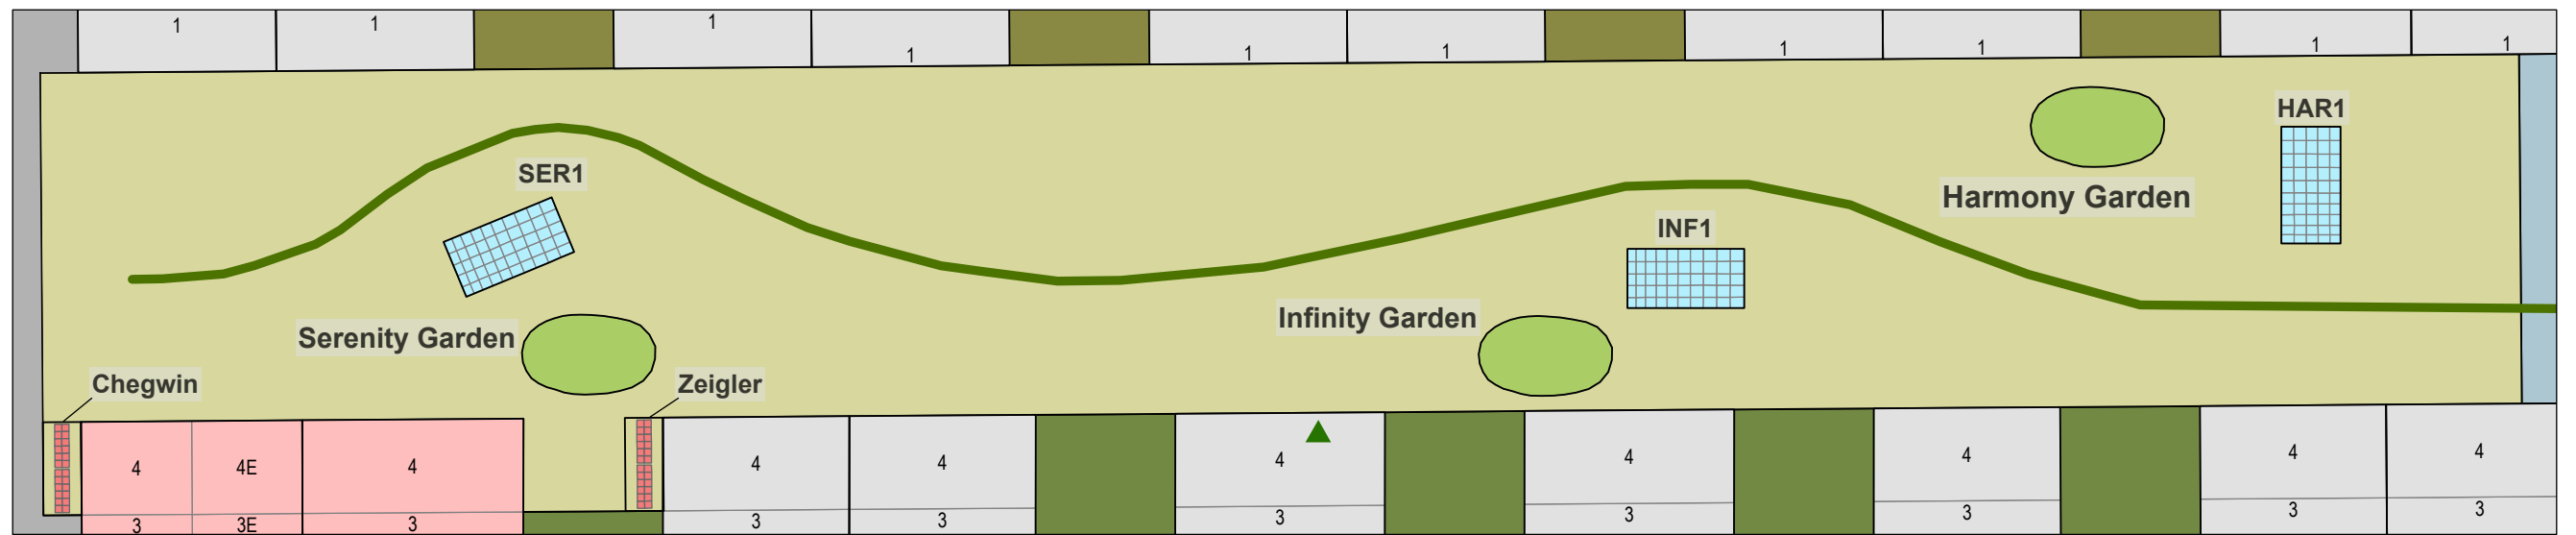

HAR1

Chegwin

Zeigler

CARD 22

Mount Pleasant Cemetery - Hillside Gardens

SER1