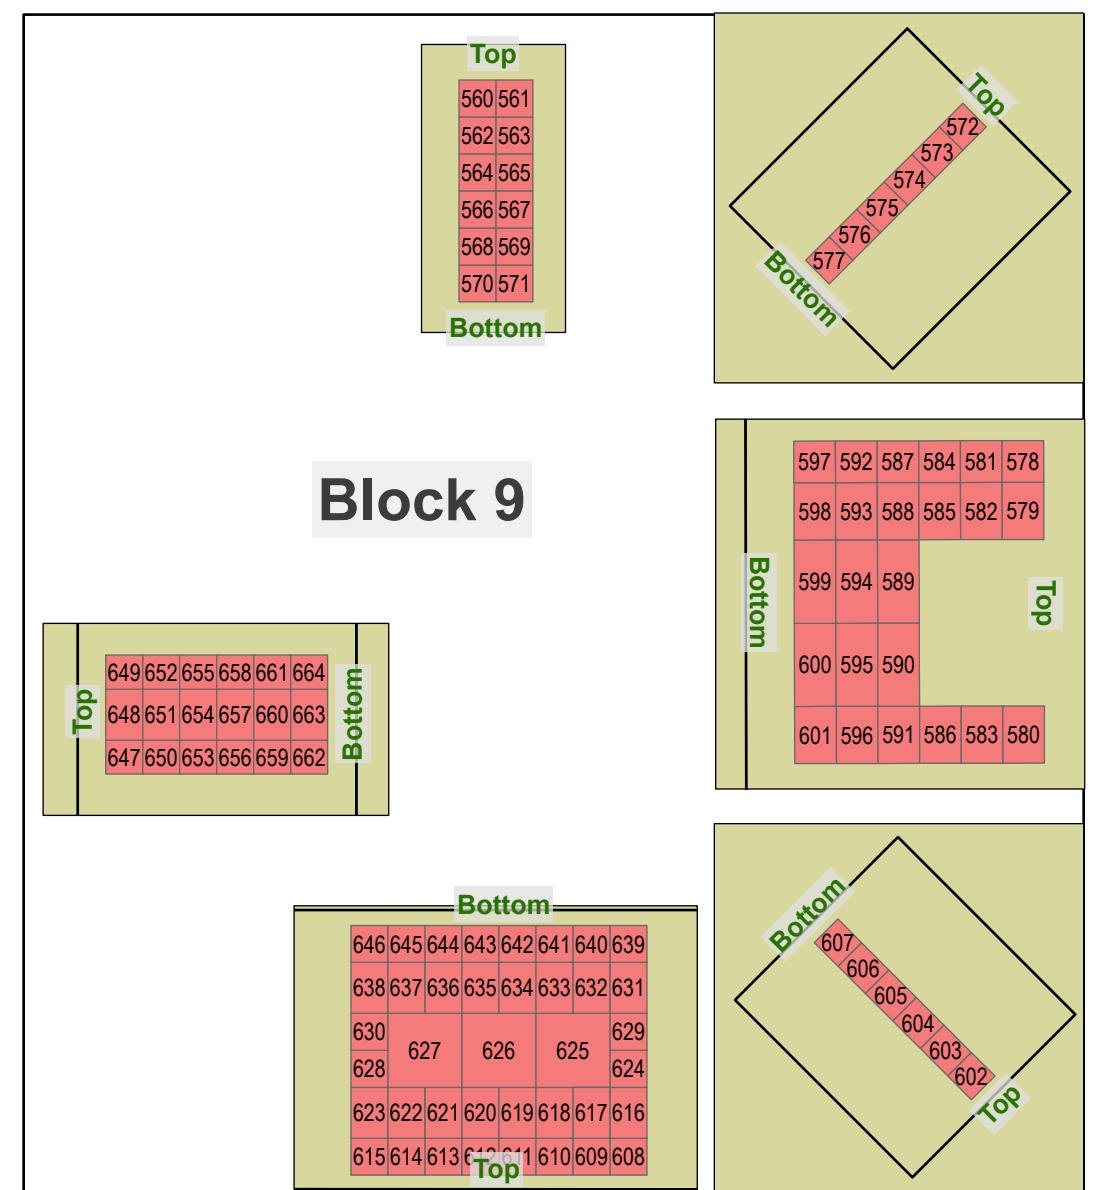

CARD 19

Mount Pleasant Cemetery - Inside Niche Building, First (Main) Floor

CARD 20

Mount Pleasant Cemetery - Inside Niche Building, Second Floor (1)

Legend
 Niche

Created: July 2009
 Updated: May 2022
 Data: City of Edmonton
 Created by: Fire Rescue Services - Mapping Team