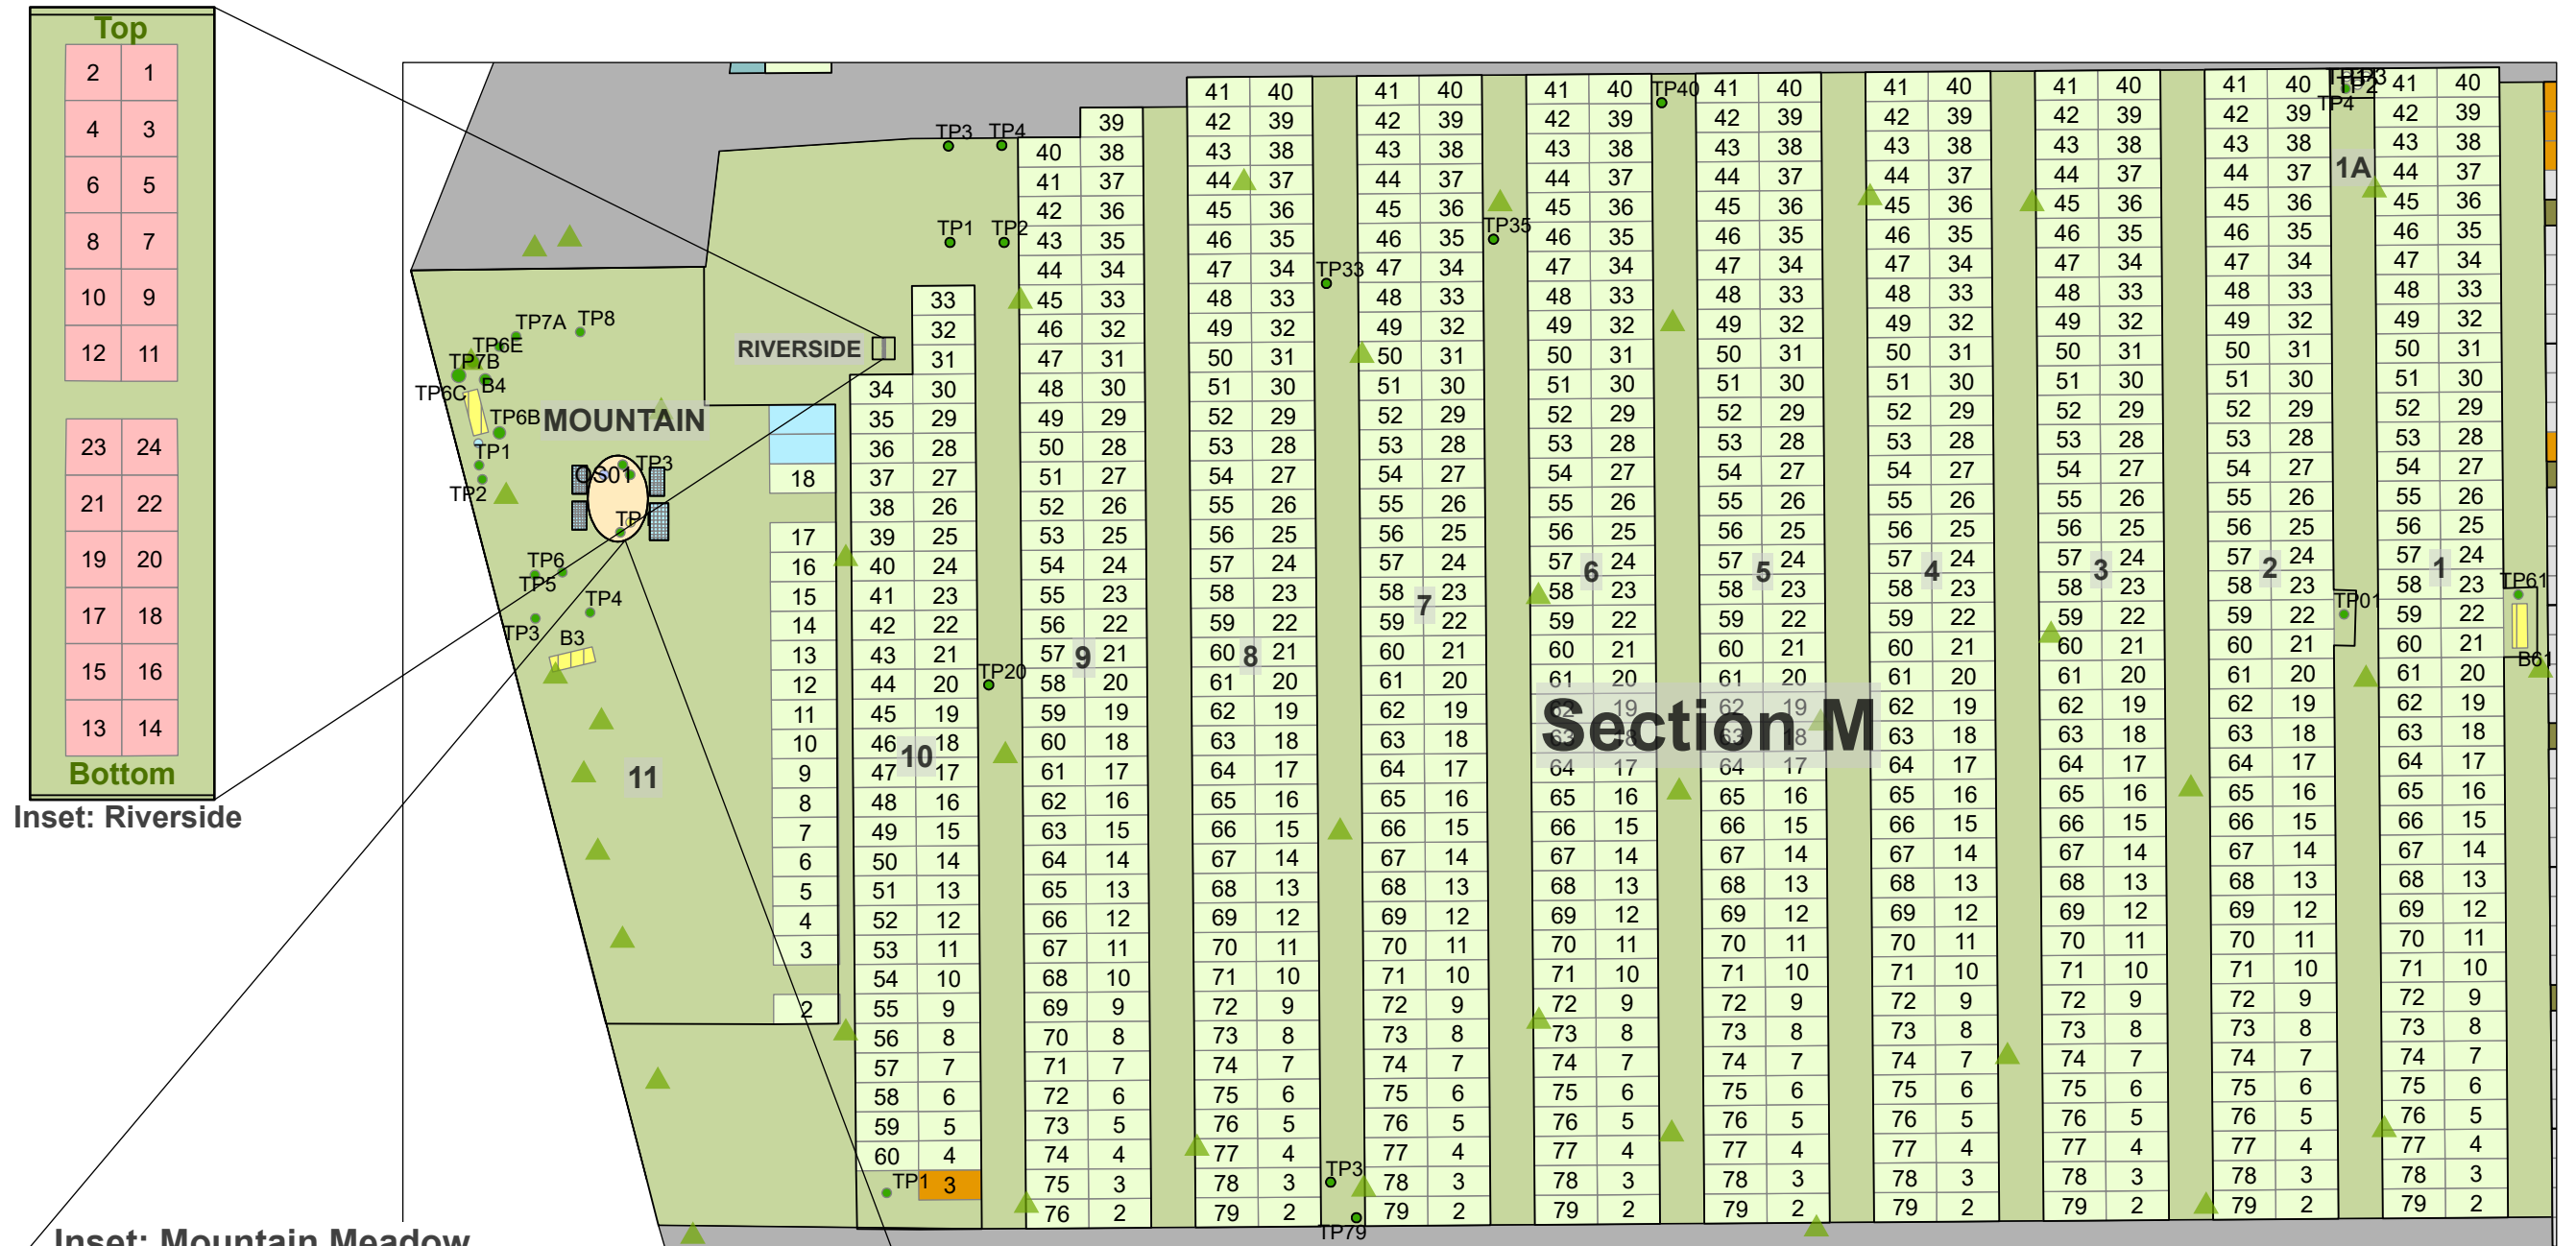

CARD 15

Mount Pleasant Cemetery - Sections M & Mountain Meadow

Legend

- Flat Monument
- Commemorative Plot
- Niche Plot
- Cremation Plot
- Ossuary
- Bench
- Garden Plot
- Tree