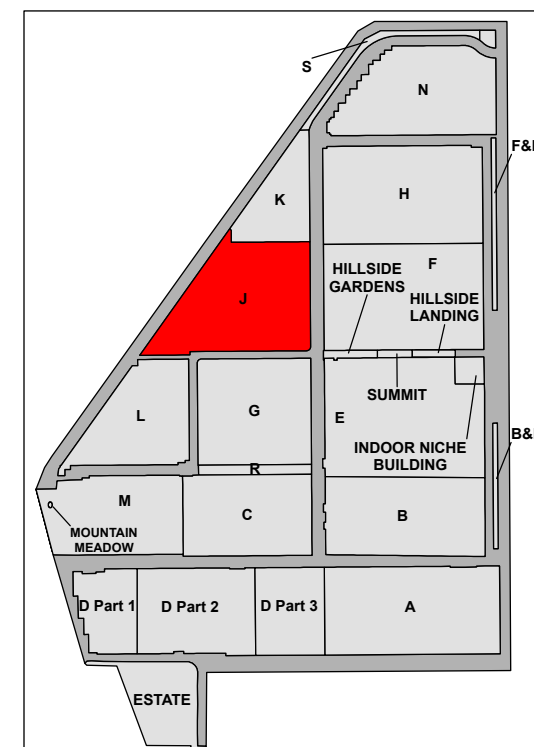

CARD 12

Mount Pleasant Cemetery - Section J

Legend

- Upright Monument
- Flat Monument
- Child Plot
- Garden Plot
- Bench
- Tree

Created: July 2009
 Updated: May 2022
 Data: City of Edmonton
 Created by: Fire Rescue Services - Mapping Team