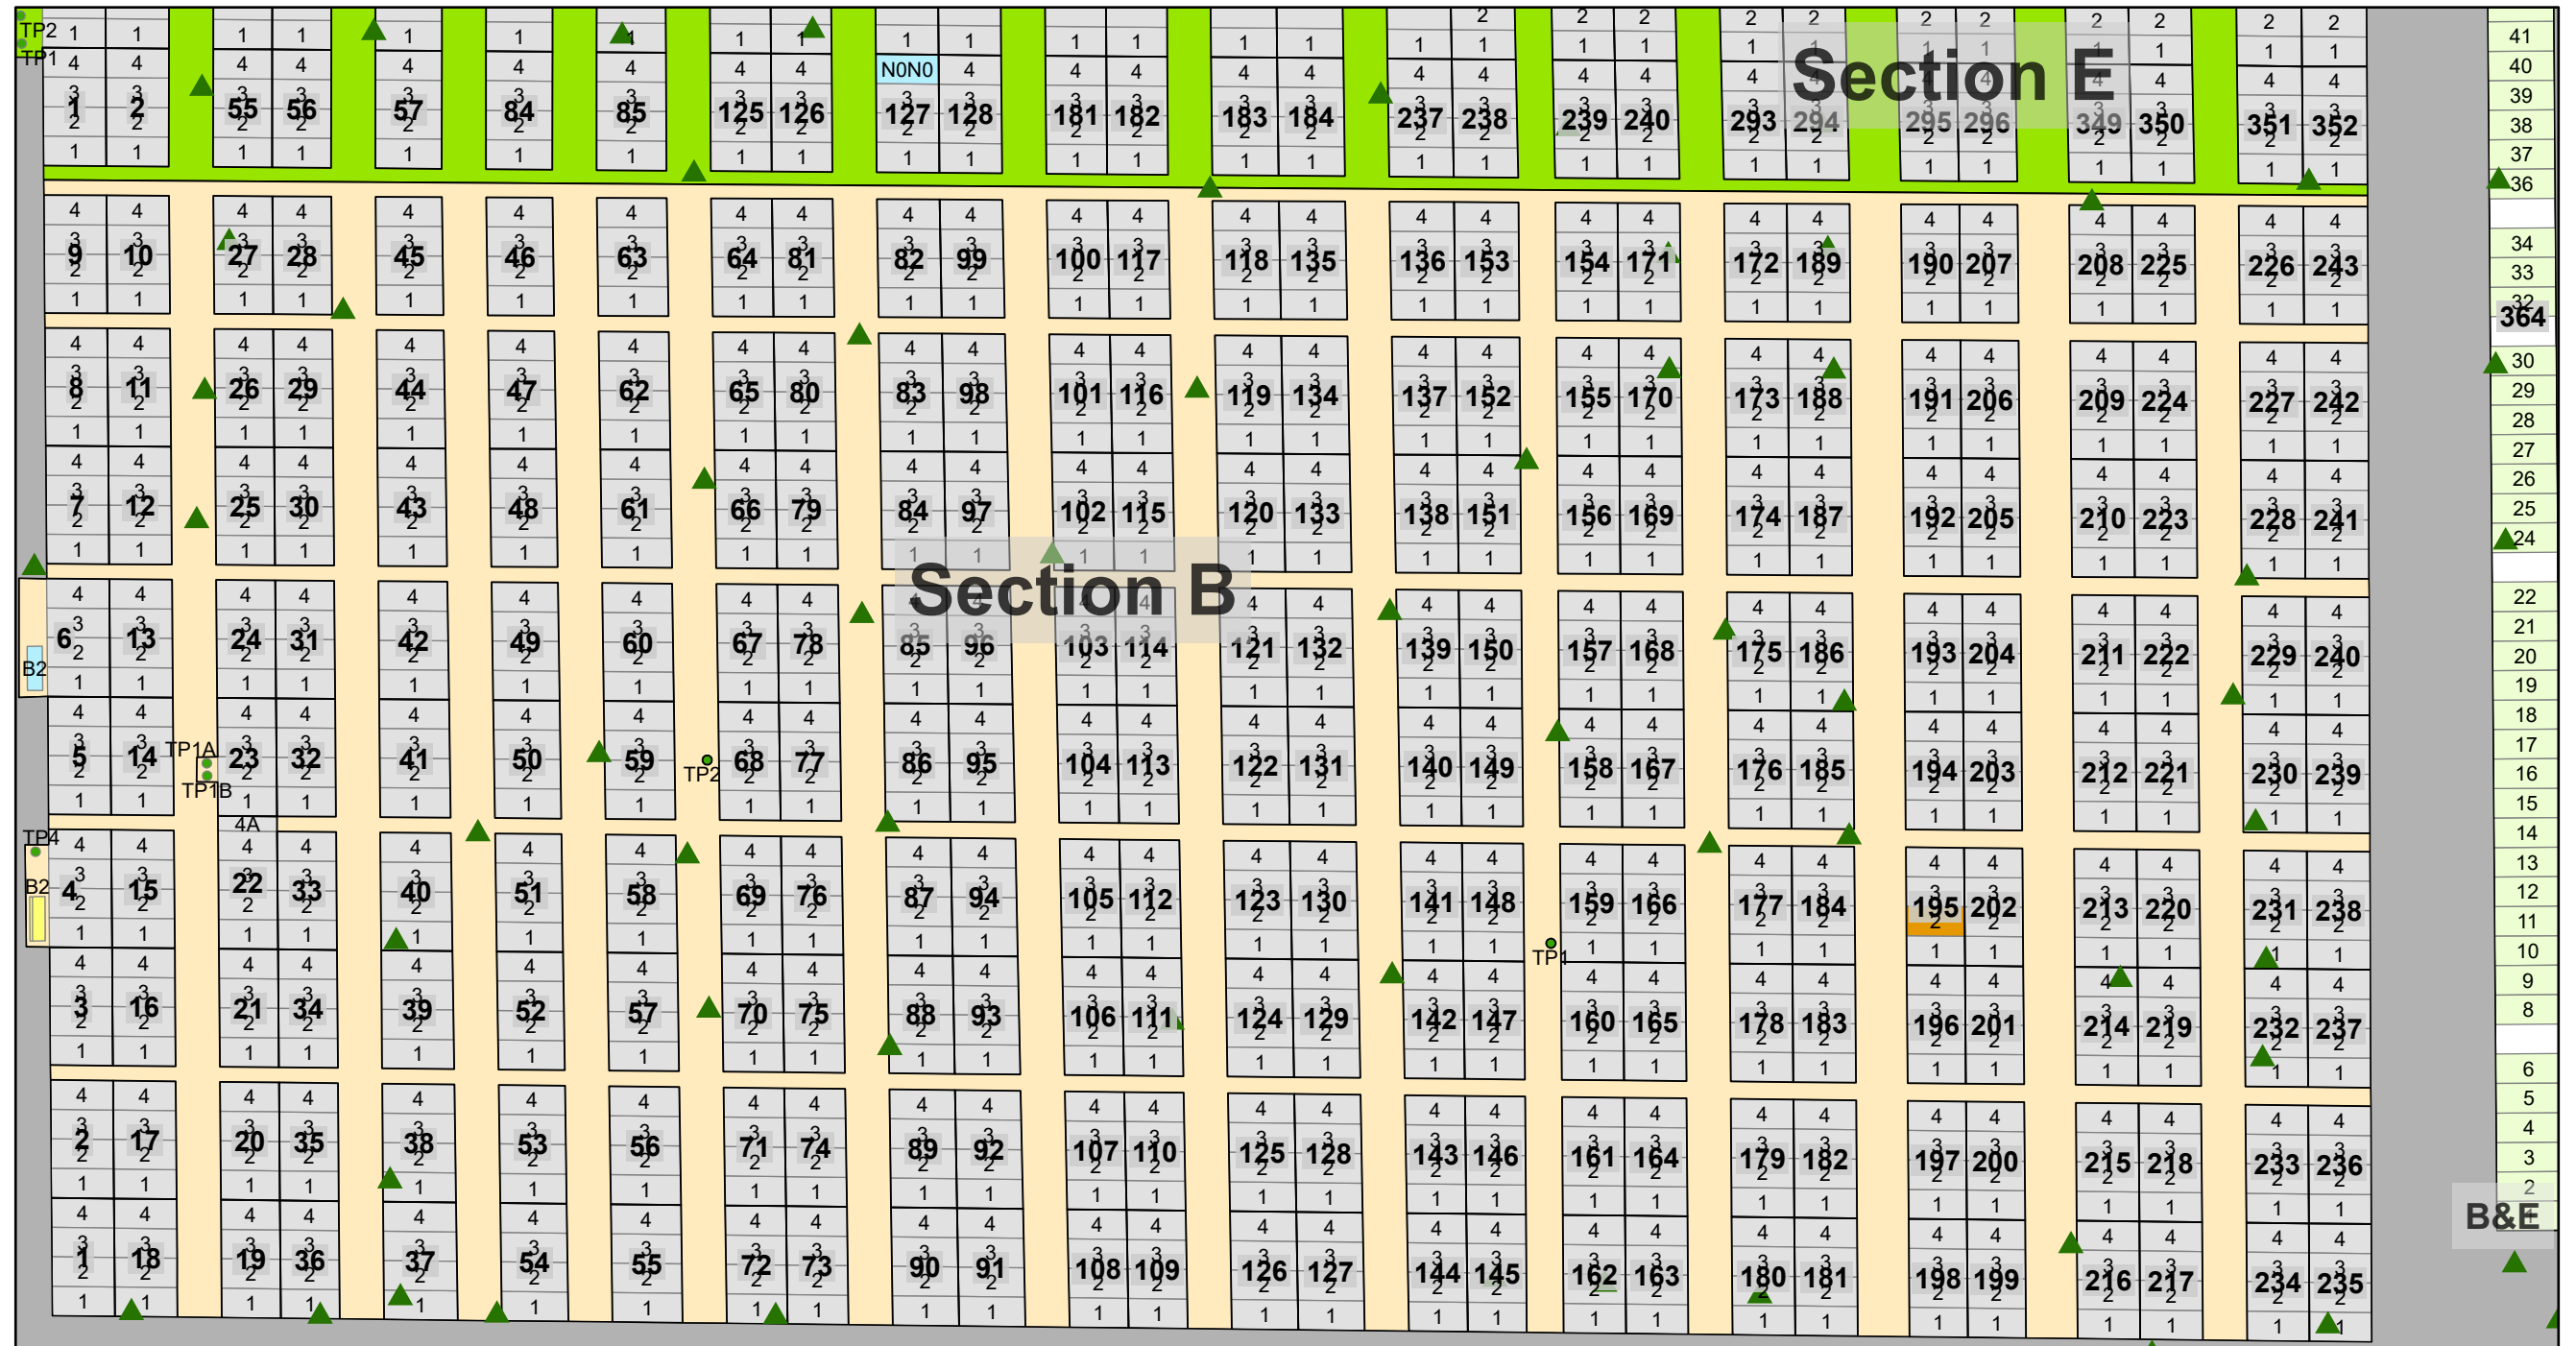

CARD 2

Mount Pleasant Cemetery - Section B and B&E

Note: See Card 7 for Section B&E Plots 42-62.

Legend

- Upright Monument
- Garden Plot
- Flat Monument
- Tree
- Cremation for 6 Plot
- Bench
- Commemorative Plot