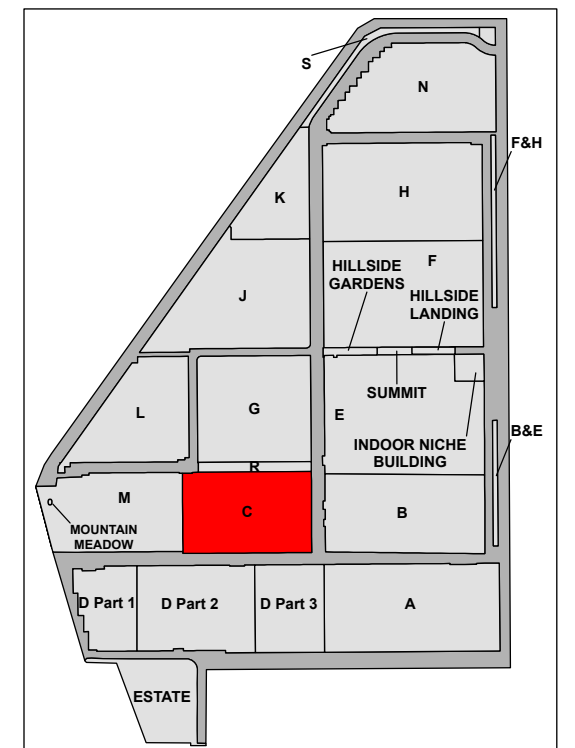

Created: July 2009
 Updated: May 2022
 Data: City of Edmonton
 Created by: Fire Rescue Services - Mapping Team

The City of Edmonton disclaims any liability for the use of this map. No reproduction of this map, in whole or in part, is permitted without express written consent of the City of Edmonton Fire Rescue Services.

CARD 3

Mount Pleasant Cemetery - Section C

Legend

-  Upright Monument
-  Garden Plot
-  Cremation for 6 Plot
-  Tree

Created: July 2009
 Updated: May 2022
 Data: City of Edmonton
 Created by: Fire Rescue Services - Mapping Team