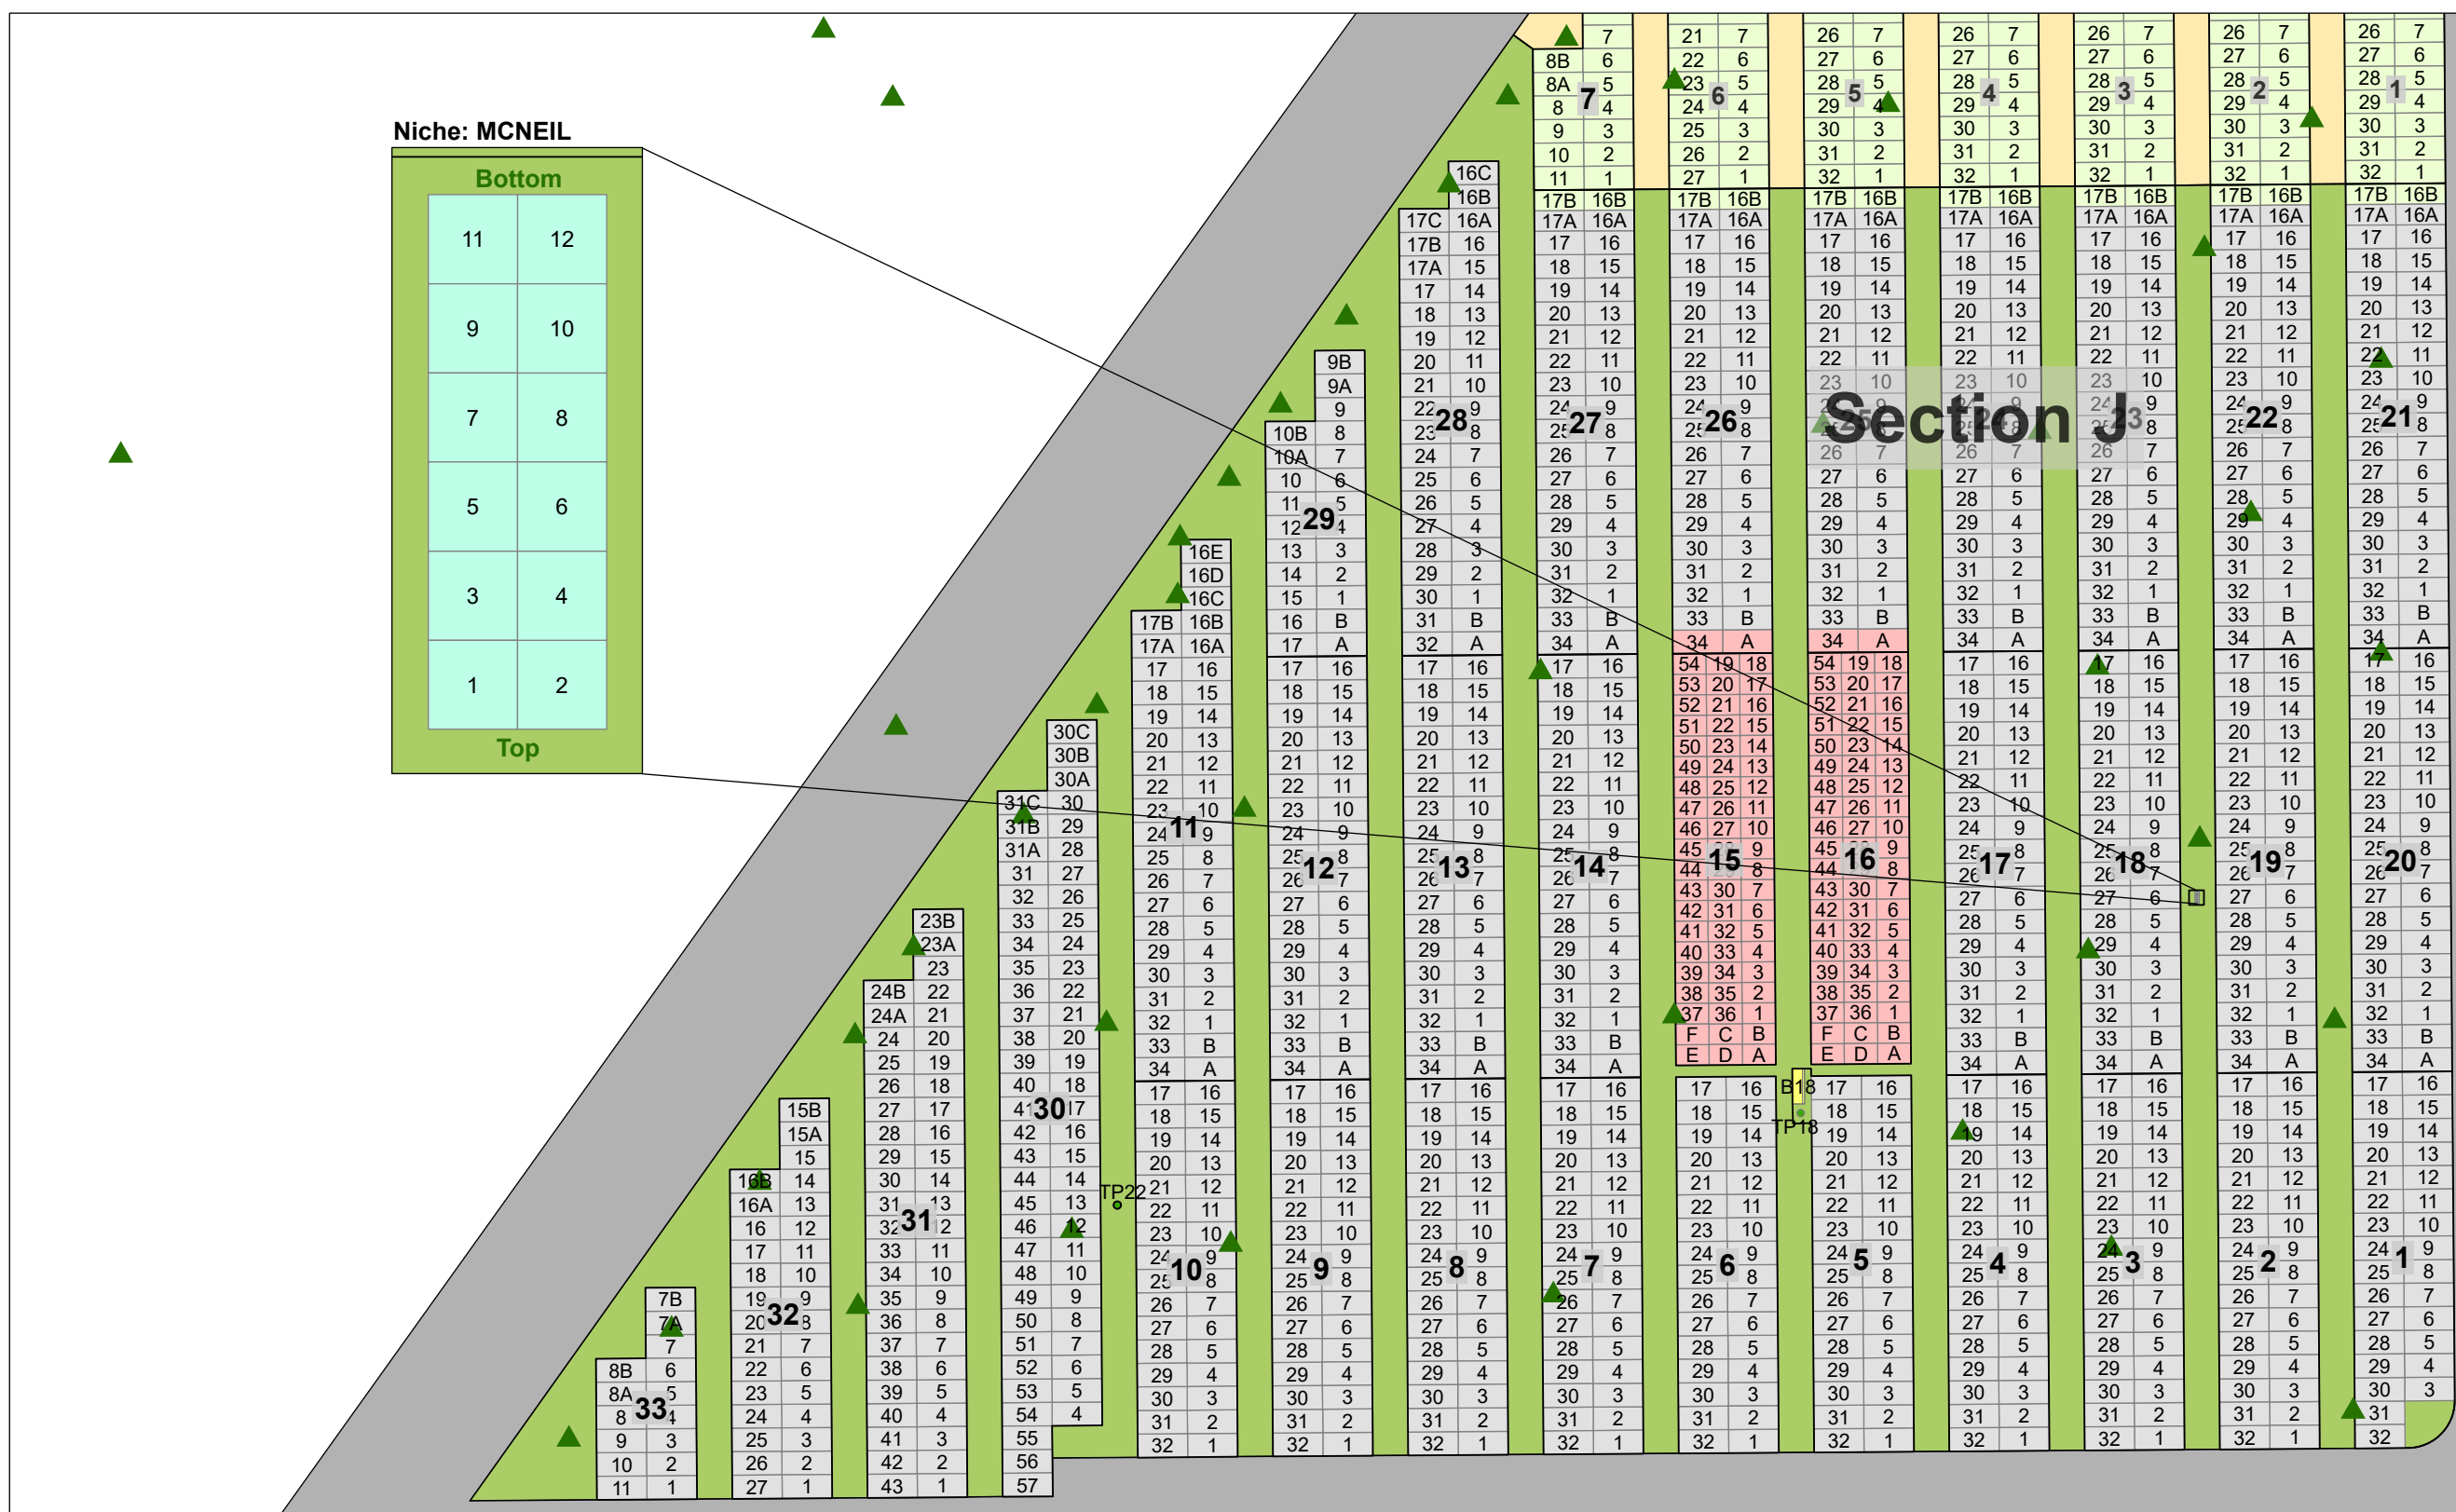

CARD 12

Mount Pleasant Cemetery - Section J

Legend

- Upright Monument
- Flat Monument
- Child Plot
- Garden Plot
- Bench
- Tree