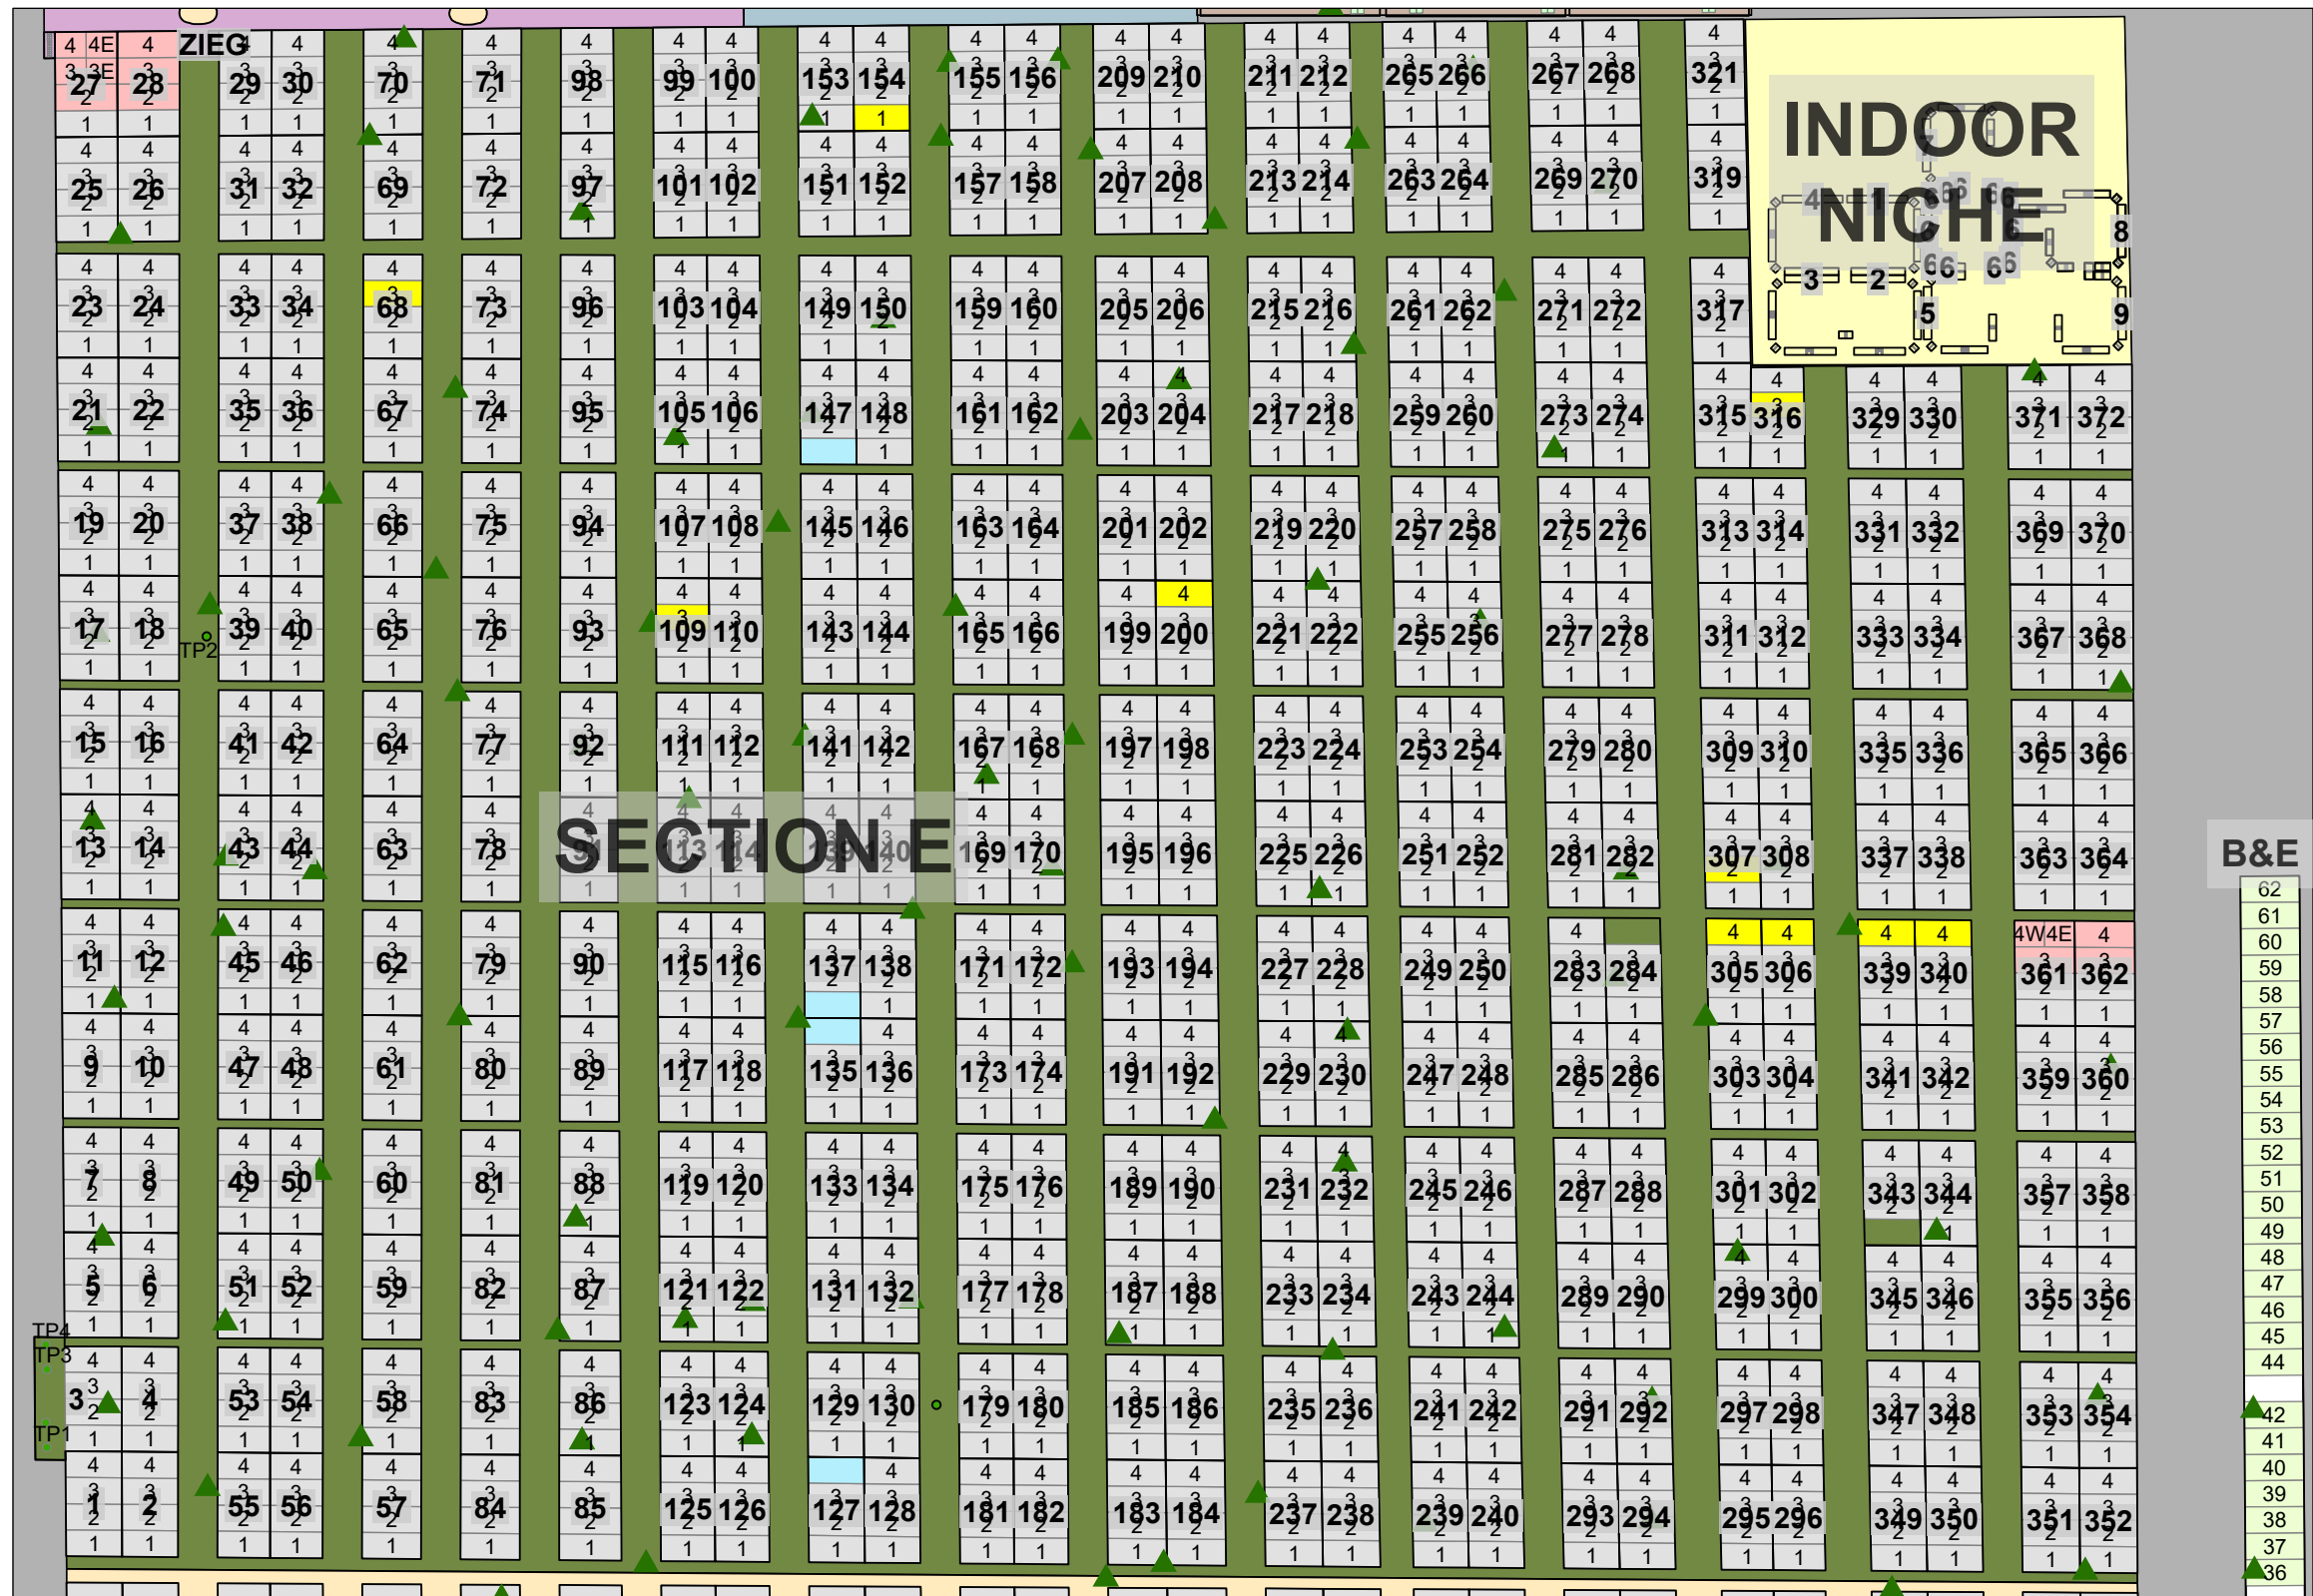

CARD 7

Mount Pleasant Cemetery - Sections E and B&E

Note: See Cards 18 - 21 for Indoor Niche building.
See Card 2 for Section B&E Plots 1-35.

Legend

- Upright Monument
- Flat Monument
- Child Plot
- Commemorative Plot
- Cremation for 6 Plot
- Garden Plot
- Tree