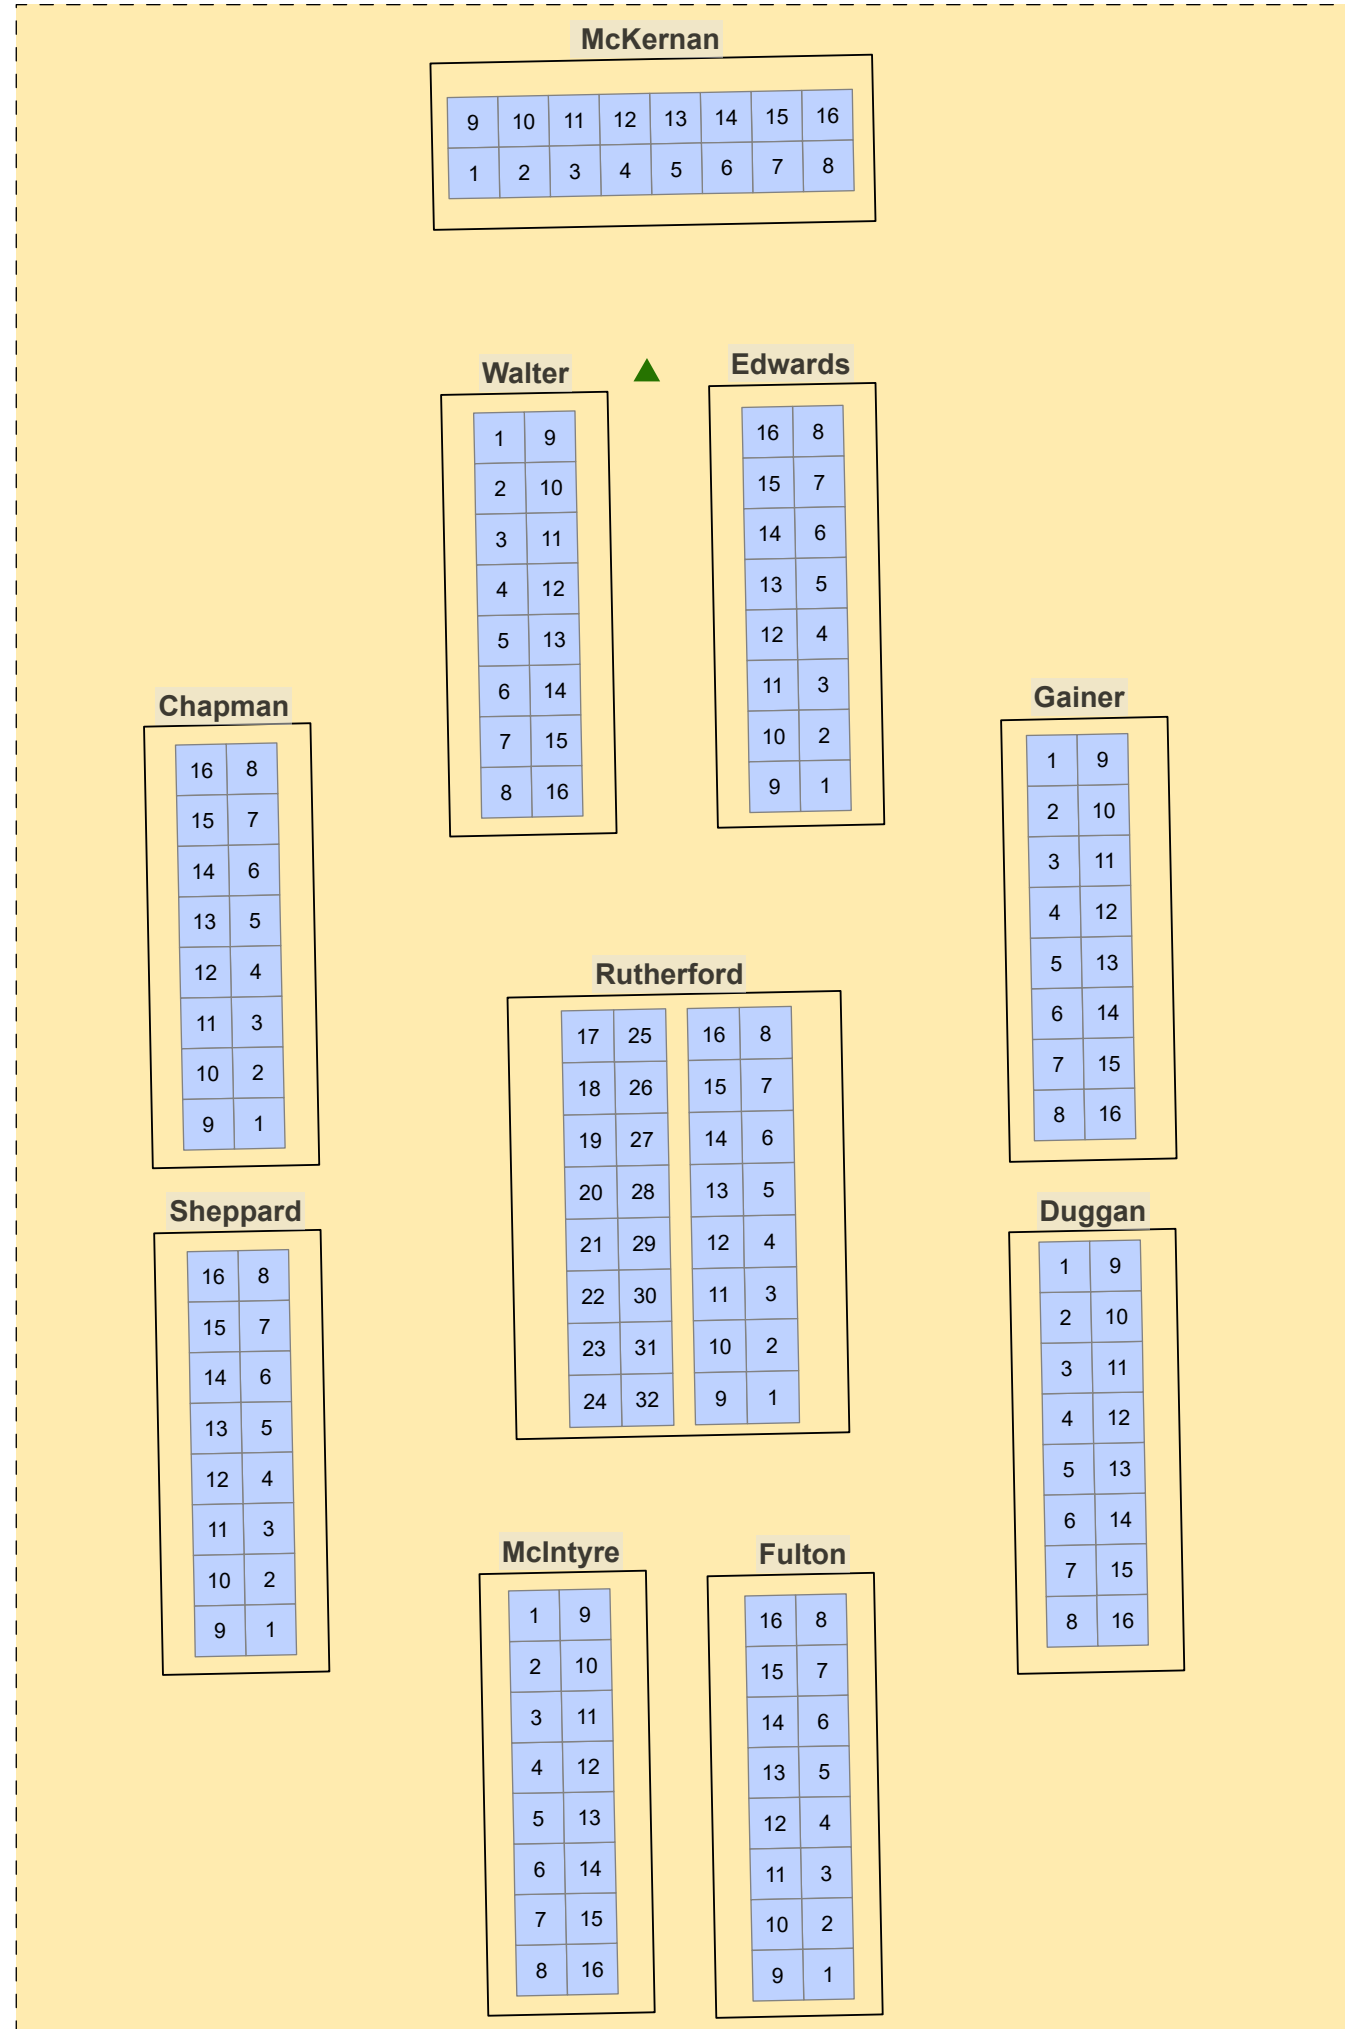

CARD 4

Mount Pleasant Cemetery - Section D Part 1, Mount Pleasant Plaza

Inset: Mount Pleasant Plaza

Legend

- Child Plot
- Flat Monument
- Upright Monument
- Commemorative Plot
- Cremation Plot
- Garden Plot
- Tree