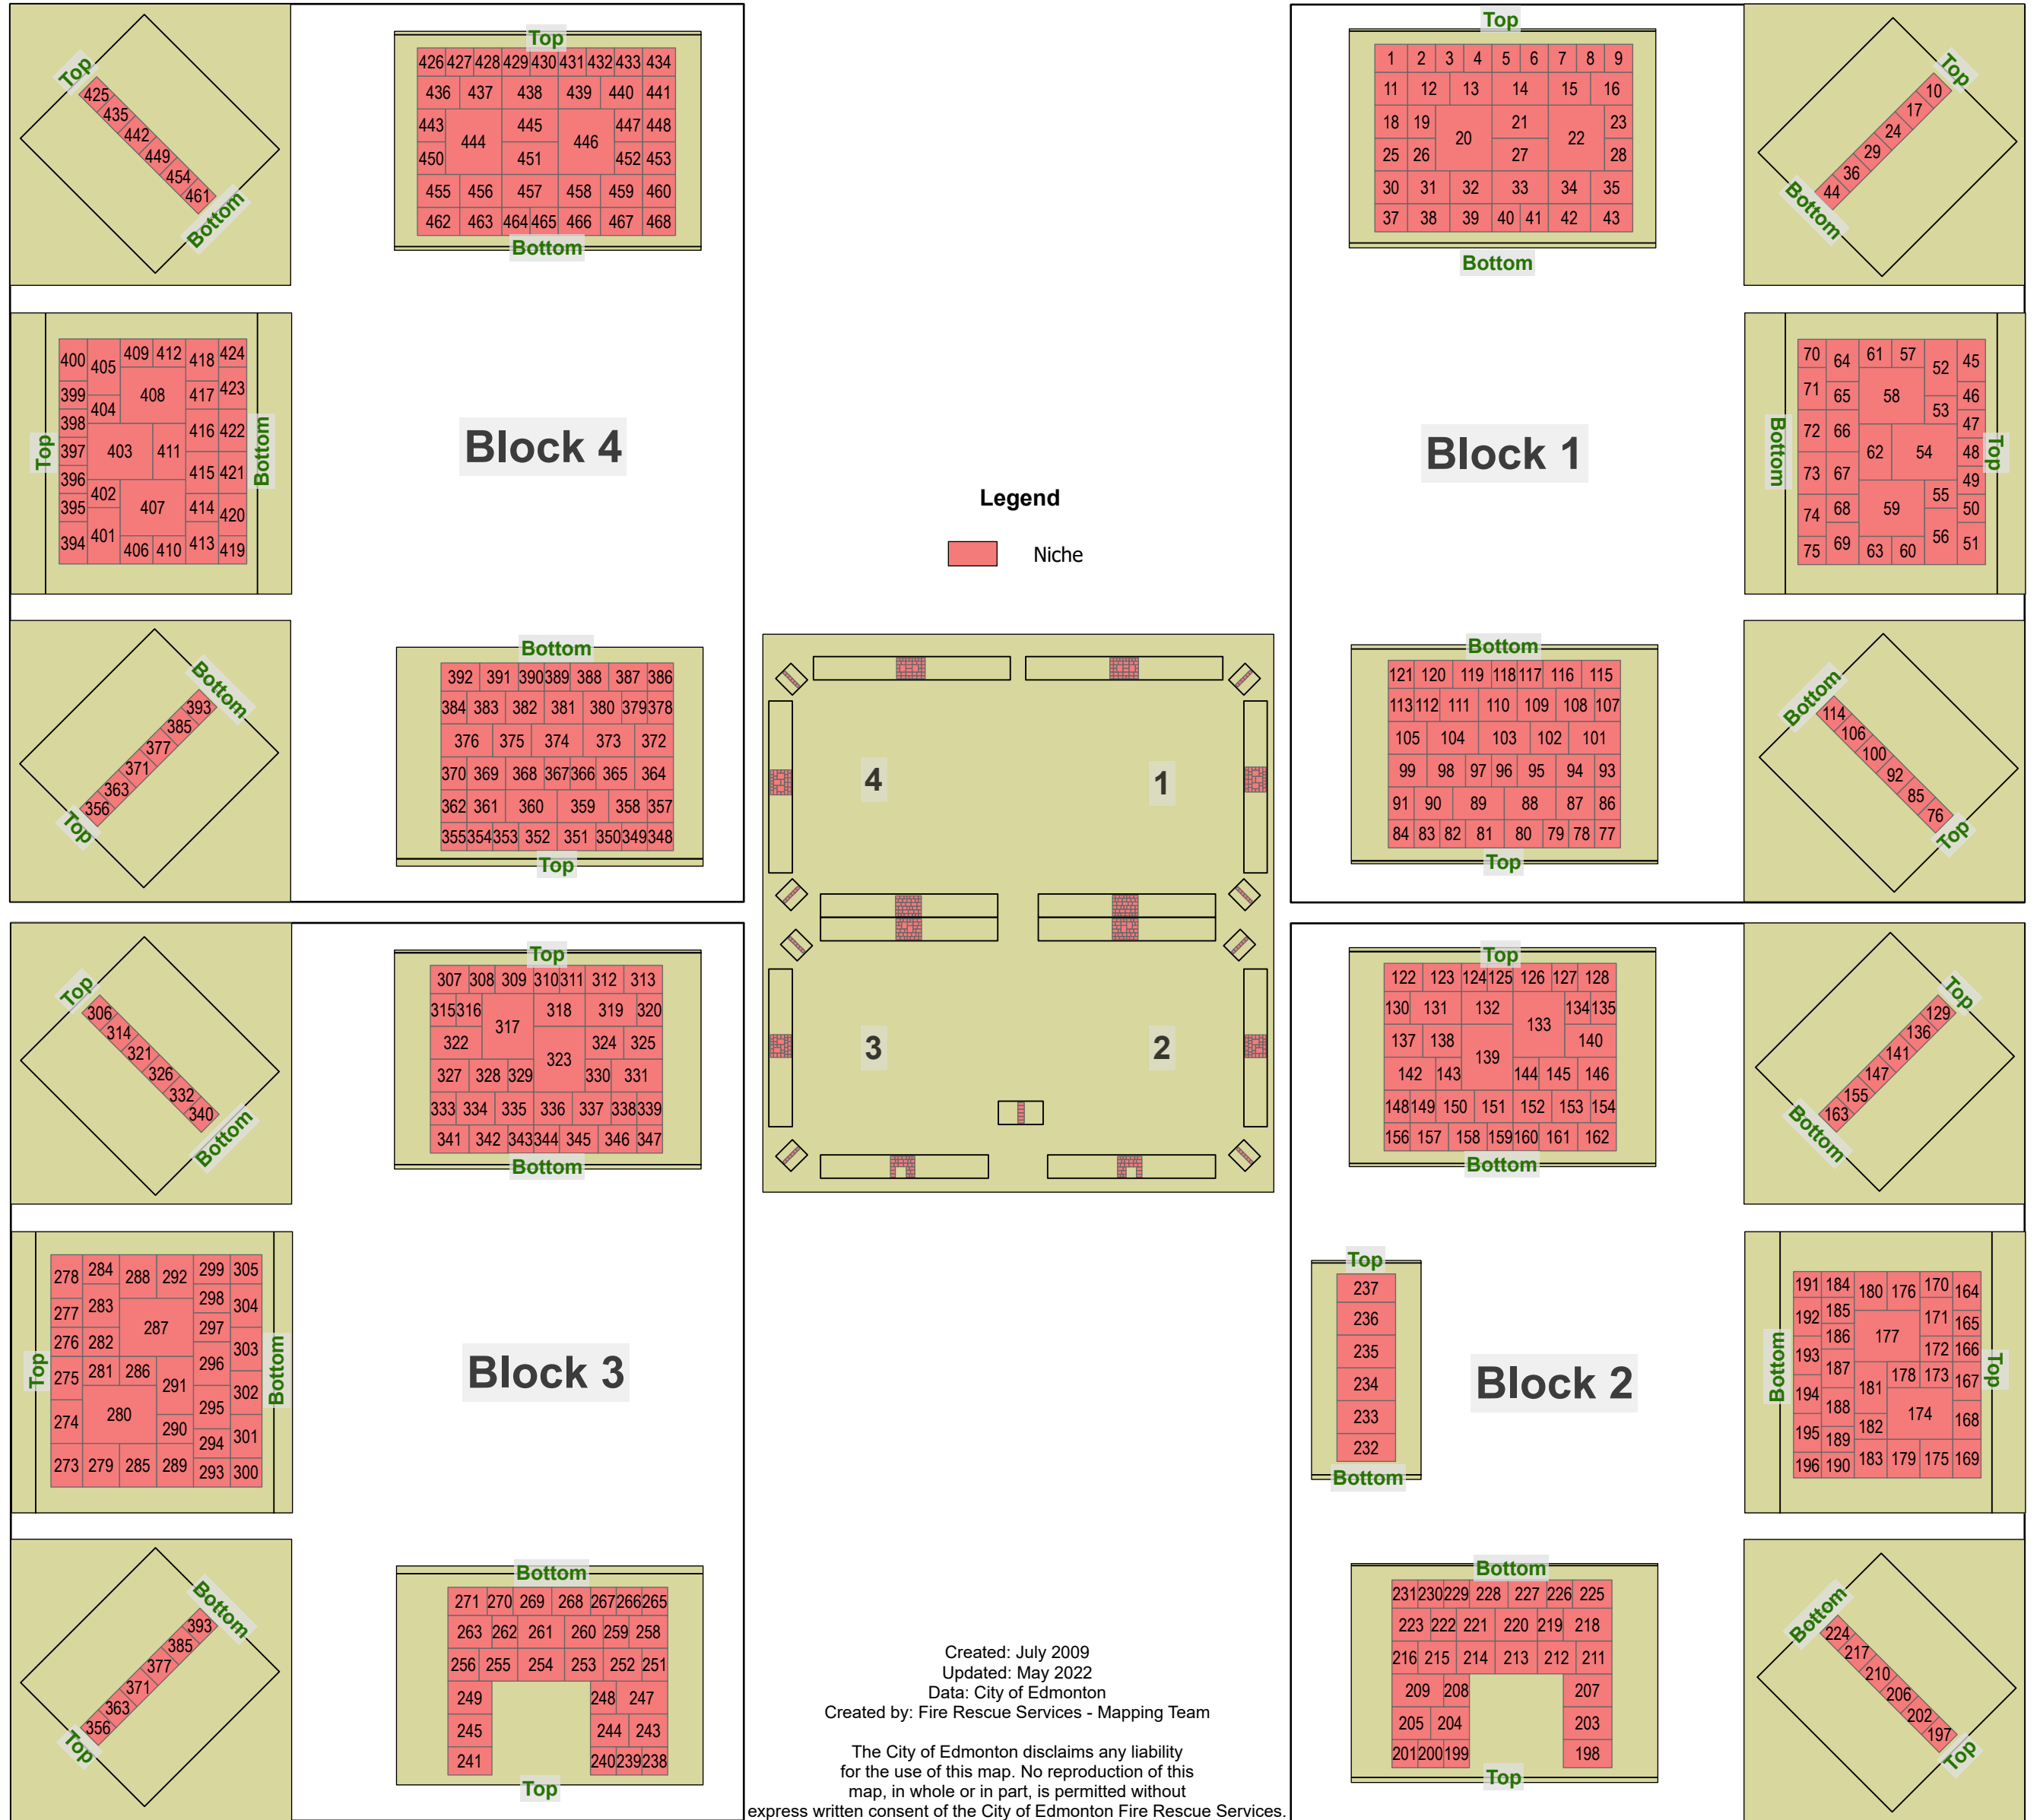

CARD 19

Mount Pleasant Cemetery - Inside Niche Building, First (Main) Floor