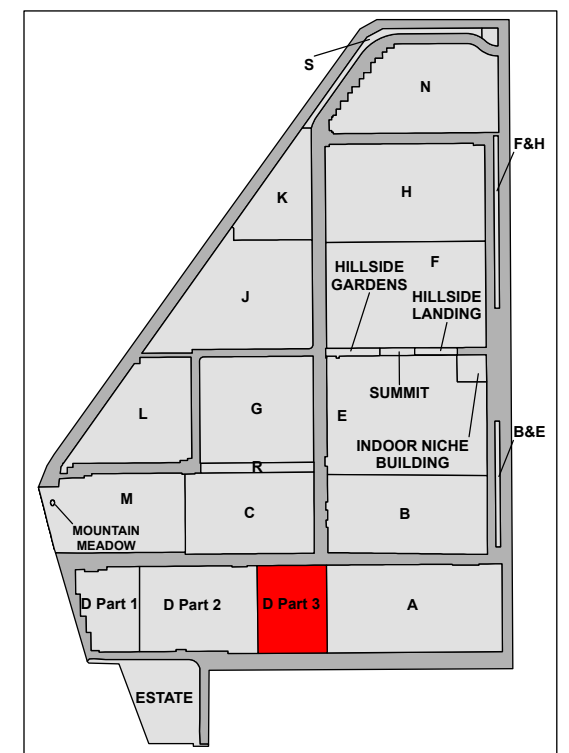

CARD 6

Mount Pleasant Cemetery - Section D Part 3

Section D

Legend

- Upright Monument
- Cremation for 6 Plot
- Garden Plot
- Tree

Created: July 2009
 Updated: May 2022
 Data: City of Edmonton
 Created by: Fire Rescue Services - Mapping Team