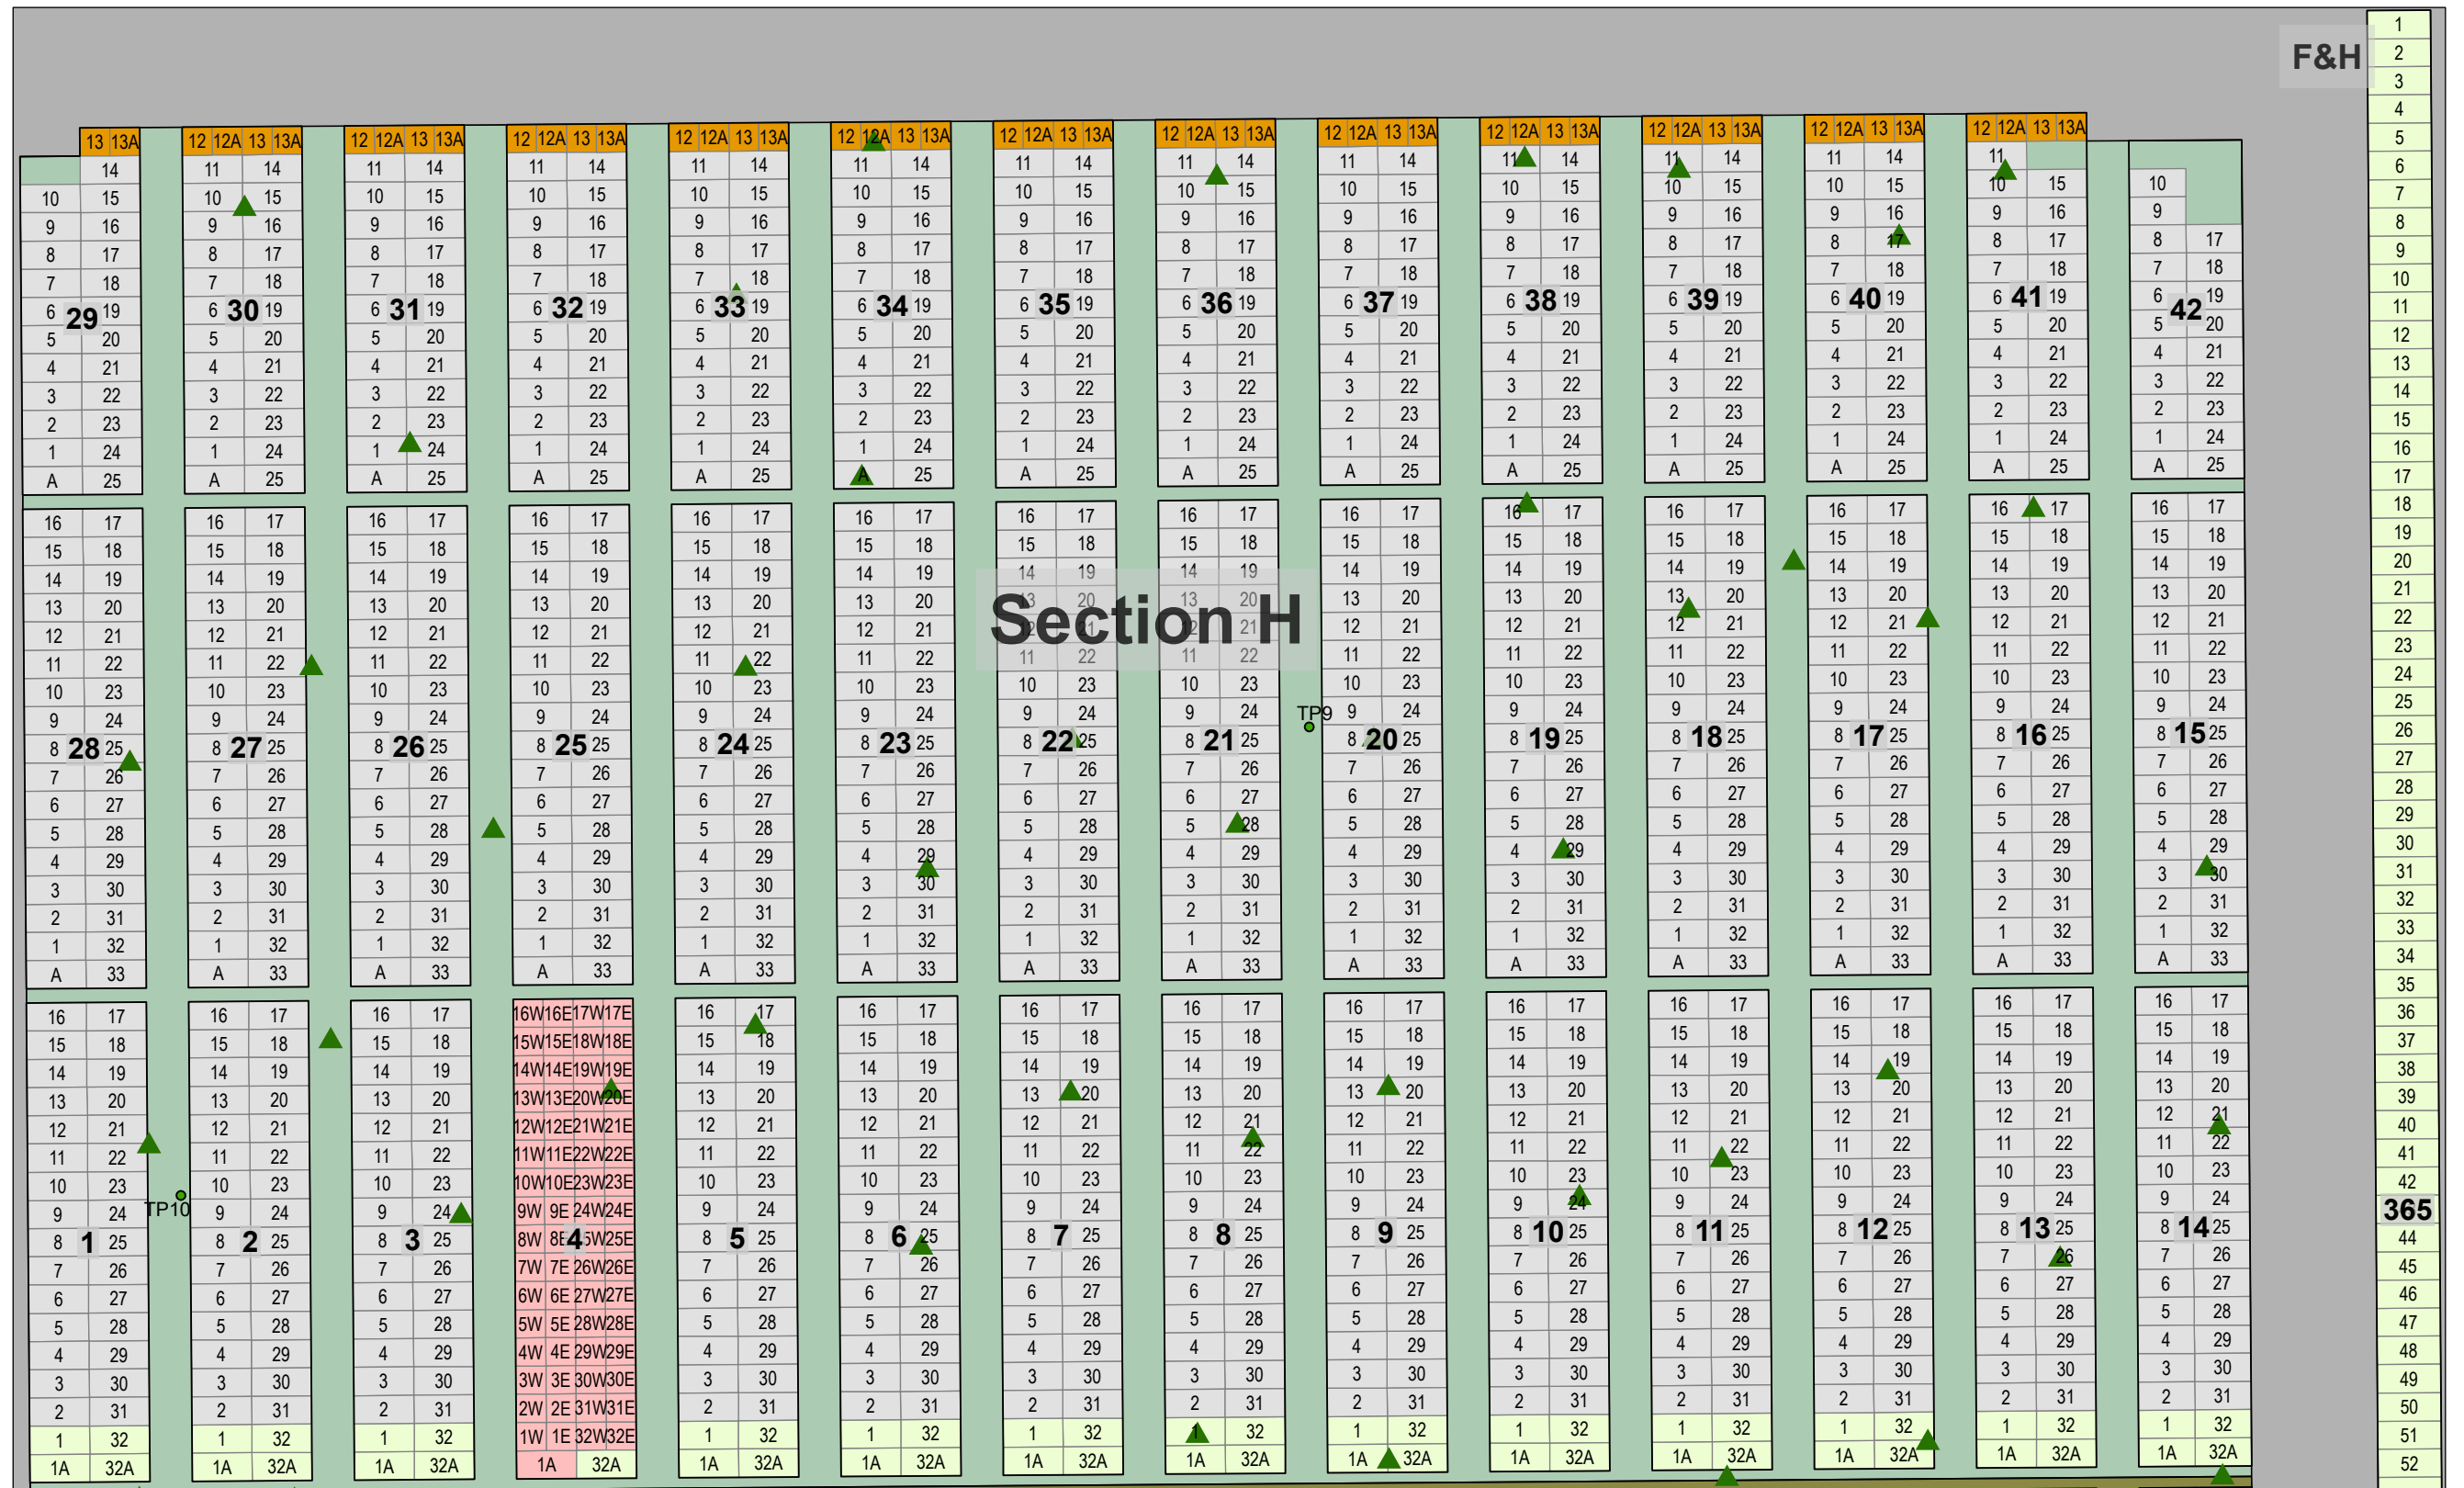

CARD 11

Mount Pleasant Cemetery - Sections H and F&H

Note: See Card 9 for Section F&H Plots 53-85.

Legend

- Upright Monument
- Child Plot
- Cremation Plot
- Flat Monument
- Garden Plot
- Tree