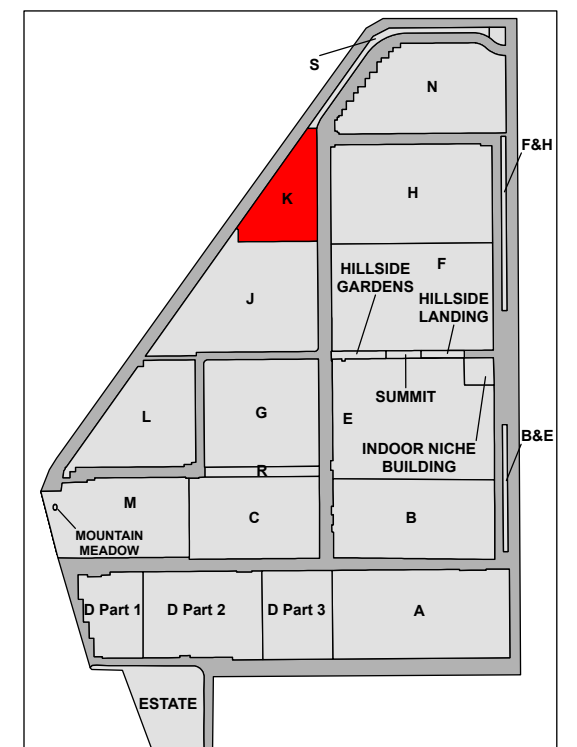

Created: July 2009
Updated: May 2022
Data: City of Edmonton
Created by: Fire Rescue Services - Mapping Team

The City of Edmonton disclaims any liability for the use of this map. No reproduction of this map, in whole or in part, is permitted without express written consent of the City of Edmonton Fire Rescue Services.