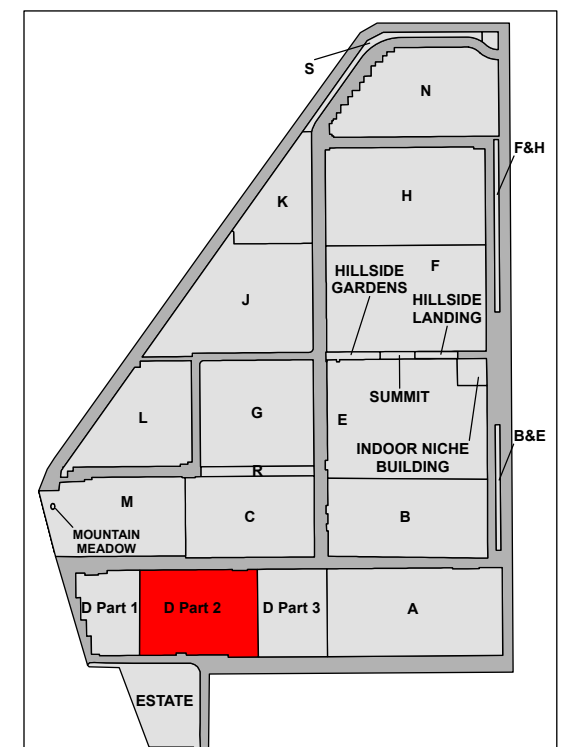

CARD 5

Mount Pleasant Cemetery - Section D Part 2

Legend

- Child Plot
- Upright Monument
- Cremation for 2 Plot
- Cremation for 6 Plot
- Garden Plot
- Tree
- Grade Beam Asbuilt

Created: July 2009
Updated: May 2022
Data: City of Edmonton
Created by: Fire Rescue Services - Mapping Team

The City of Edmonton disclaims any liability for the use of this map. No reproduction of this map, in whole or in part, is permitted without express written consent of the City of Edmonton Fire Rescue Services.