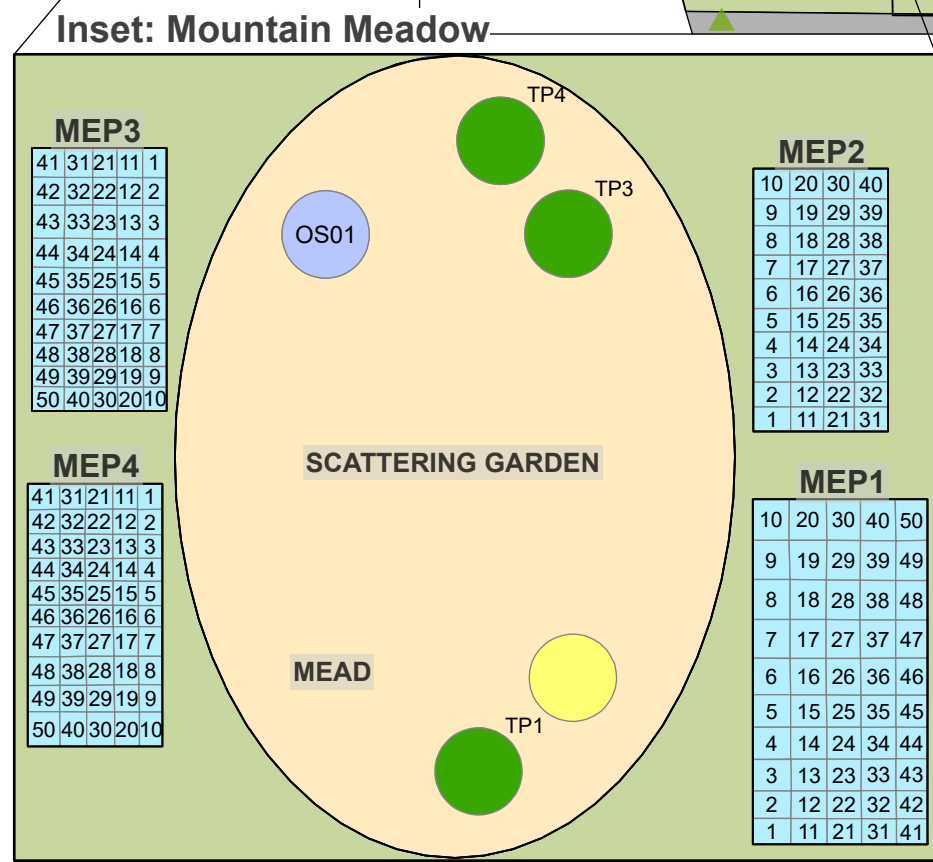

CARD 15

Mount Pleasant Cemetery - Sections M & Mountain Meadow

Legend

- Flat Monument
- Commemorative Plot
- Niche Plot
- Cremation Plot
- Ossuary
- Bench
- Garden Plot
- Tree