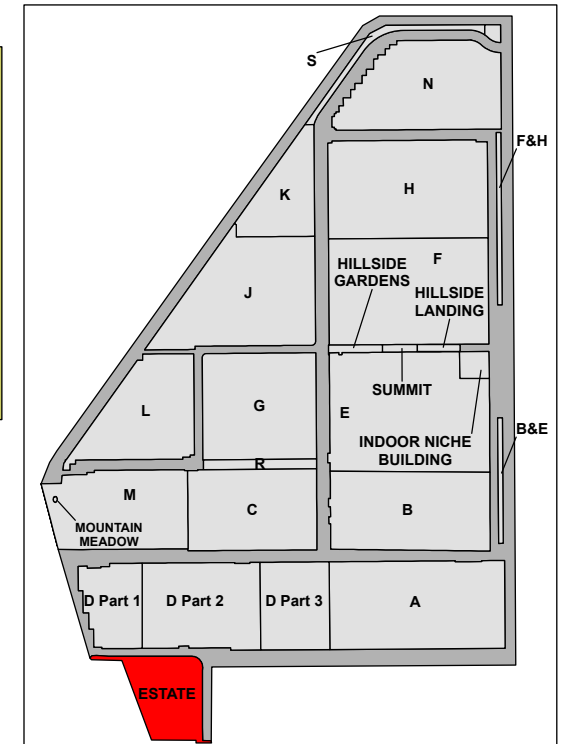

CARD 8

Mount Pleasant Cemetery - Estate Section

Inset: Caine Block

FRONT VIEW

Created: July 2009
 Updated: May 2022
 Data: City of Edmonton
 Created by: Fire Rescue Services - Mapping Team

The City of Edmonton disclaims any liability for the use of this map. No reproduction of this map, in whole or in part, is permitted without express written consent of the City of Edmonton Fire Rescue Services.