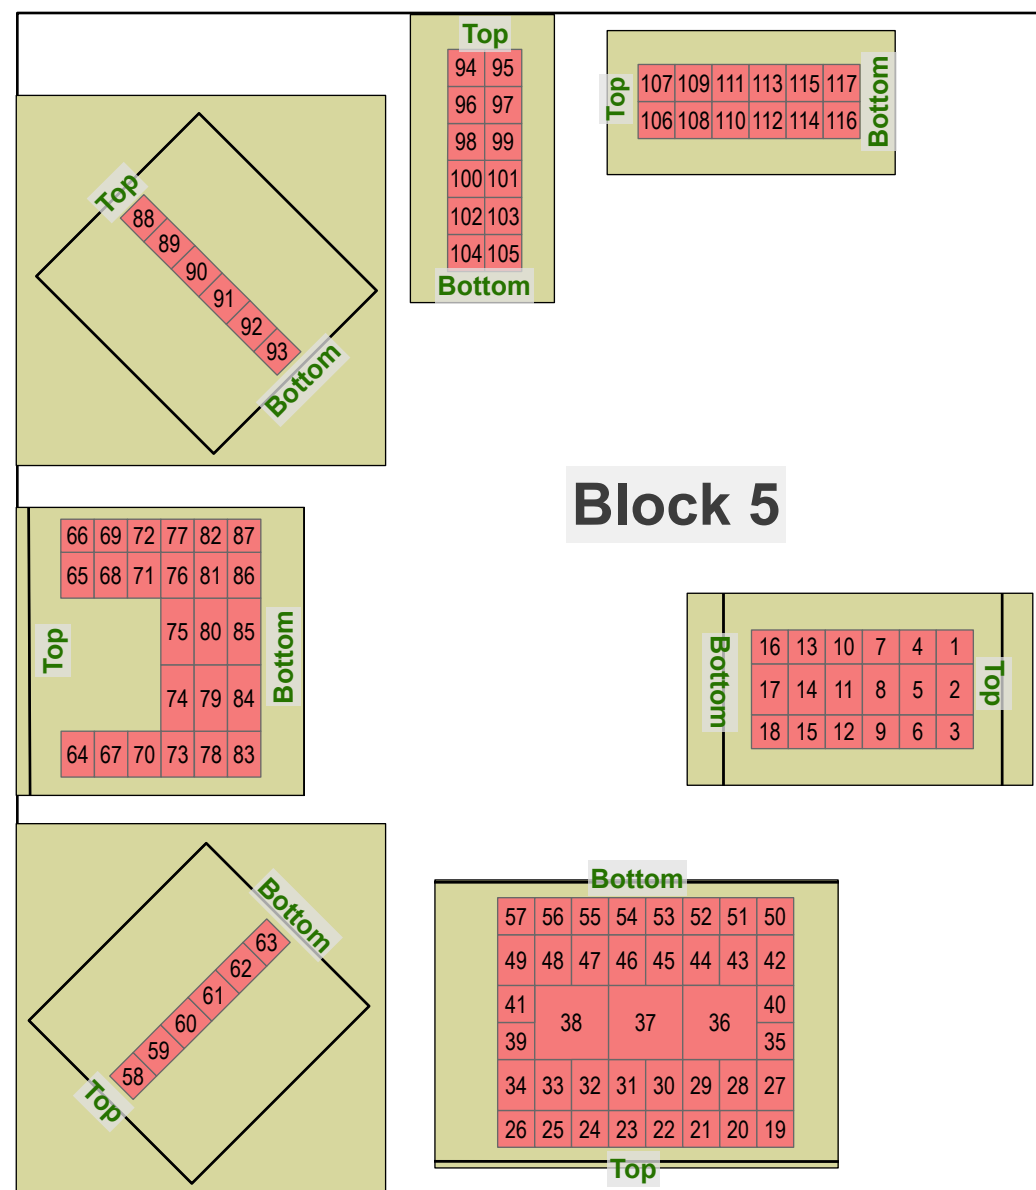

CARD 19

Mount Pleasant Cemetery - Inside Niche Building, First (Main) Floor

CARD 20

Mount Pleasant Cemetery - Inside Niche Building, Second Floor (1)

Legend
 Niche

Created: July 2009
 Updated: May 2022
 Data: City of Edmonton
 Created by: Fire Rescue Services - Mapping Team