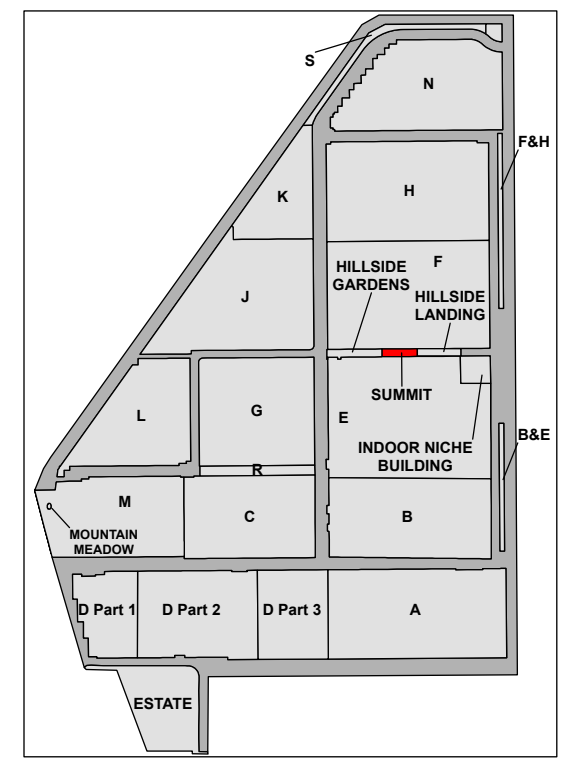

CARD 23

Mount Pleasant Cemetery - Summit Section

- Summit Section
- Niche

Created: July 2009
Updated: May 2022
Data: City of Edmonton
Created by: Fire Rescue Services - Mapping Team

The City of Edmonton disclaims any liability for the use of this map. No reproduction of this map, in whole or in part, is permitted without express written consent of the City of Edmonton Fire Rescue Services.