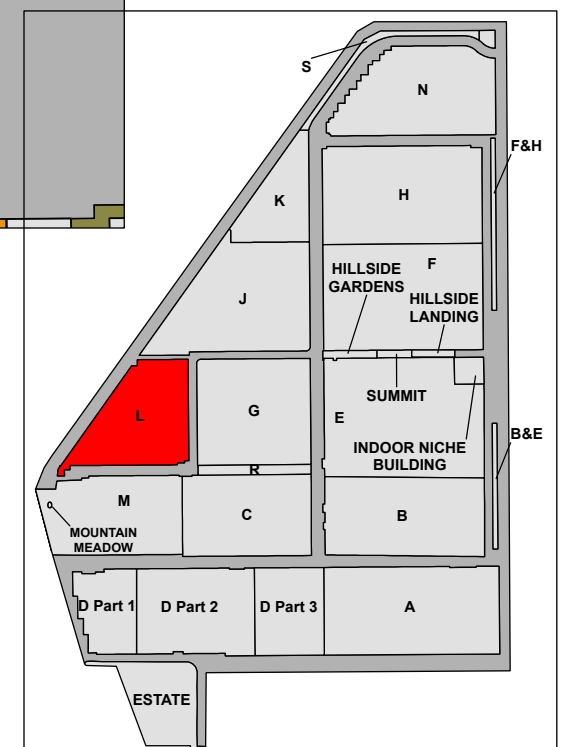

Created: July 2009
Updated: May 2022
Data: City of Edmonton
Created by: Fire Rescue Services - Mapping Team

The City of Edmonton disclaims any liability for the use of this map. No reproduction of this map, in whole or in part, is permitted without express written consent of the City of Edmonton Fire Rescue Services.