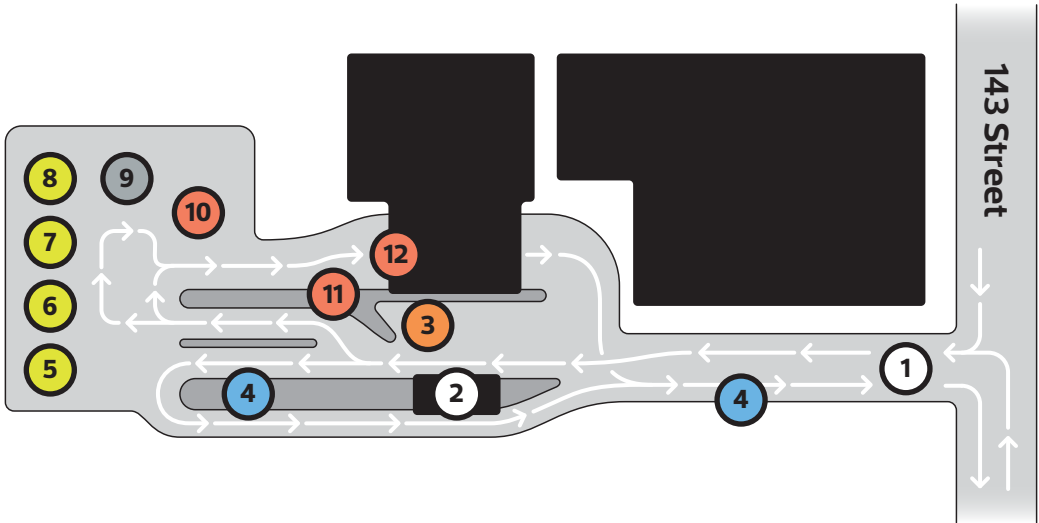

Coronation Eco Station

Edmonton

- | | |
|---------------------------|---|
| 1 Entrance / Exit | 8 Tires |
| 2 Payment Kiosk | 9 Garbage Area |
| 3 Yard Waste | 10 Small Appliances, Electronics |
| 4 Recycling Areas | 11 Monitors, TV's |
| 5 Scrap Metals | 12 Household Hazardous Waste |
| 6 Large Appliances | • Household Chemicals, Batteries, Bulbs |
| 7 Mattresses, Box Springs | • Paint Items, Paint Exchange |
| | • Car Batteries, Oil, Engine Products |
| | • Compressed Gas Containers |
| | • Computer Items, Mobile Devices |
| | • Fridges, Freezers, A/C Units |