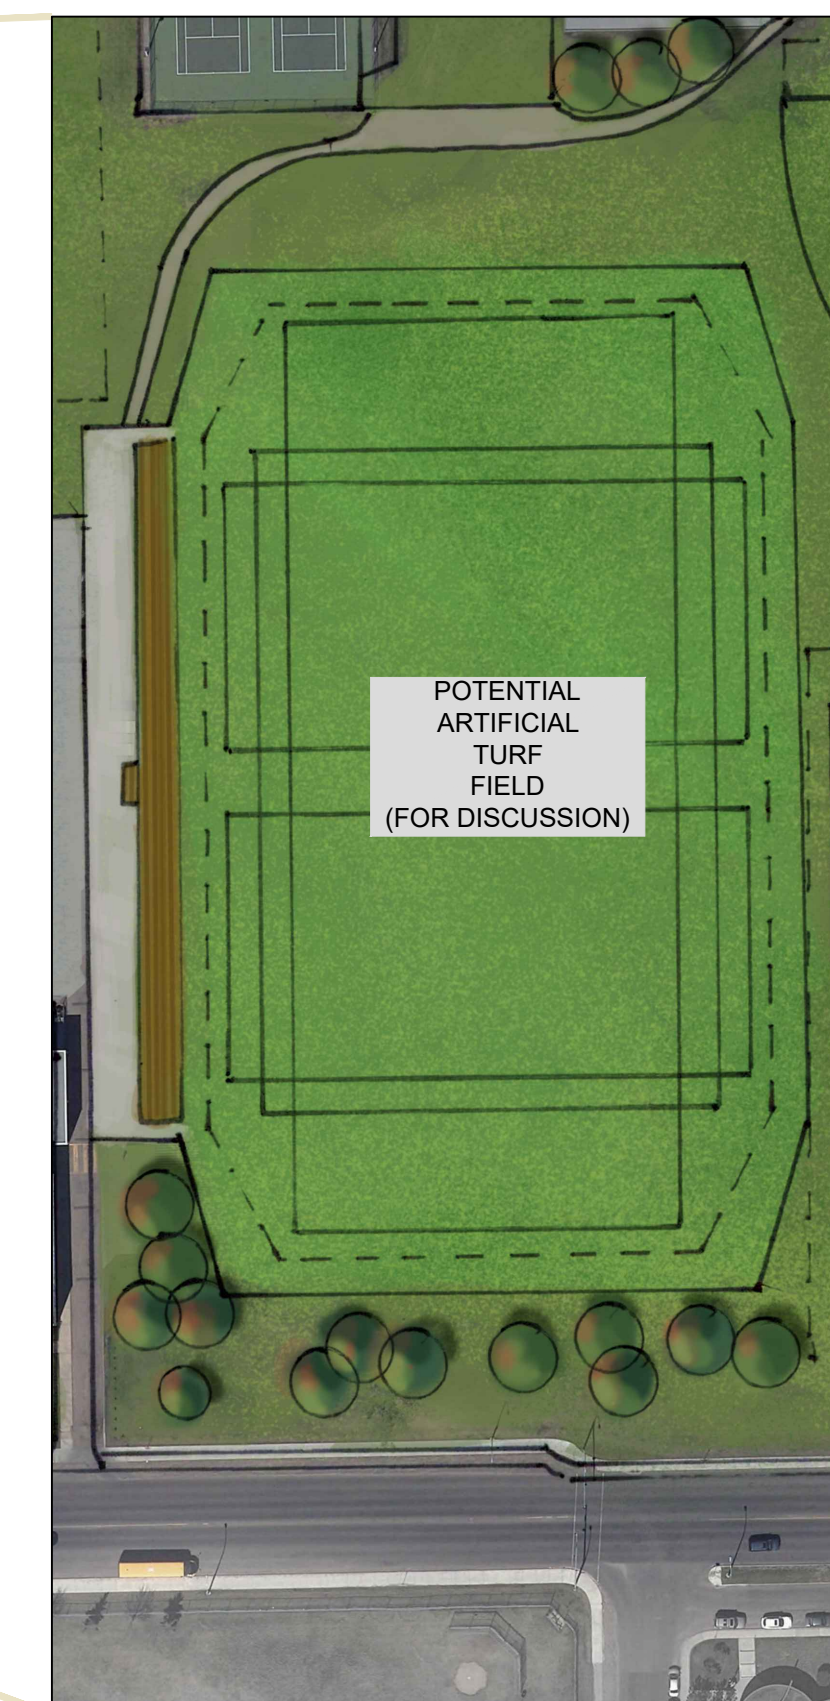

FOR DISCUSSION & COMMENT

glengarry park

U:\Projects_EDM\25270082\010-Drafting-Design\CADD\CURRENT\DESIGN\CONCEPT\Glengarry Park\IND-2527008201-CONCEPT_GLENGARRY_FINAL.dwg, 24x36 landscape concept A, 2017/11/08 01:05 pm SPire