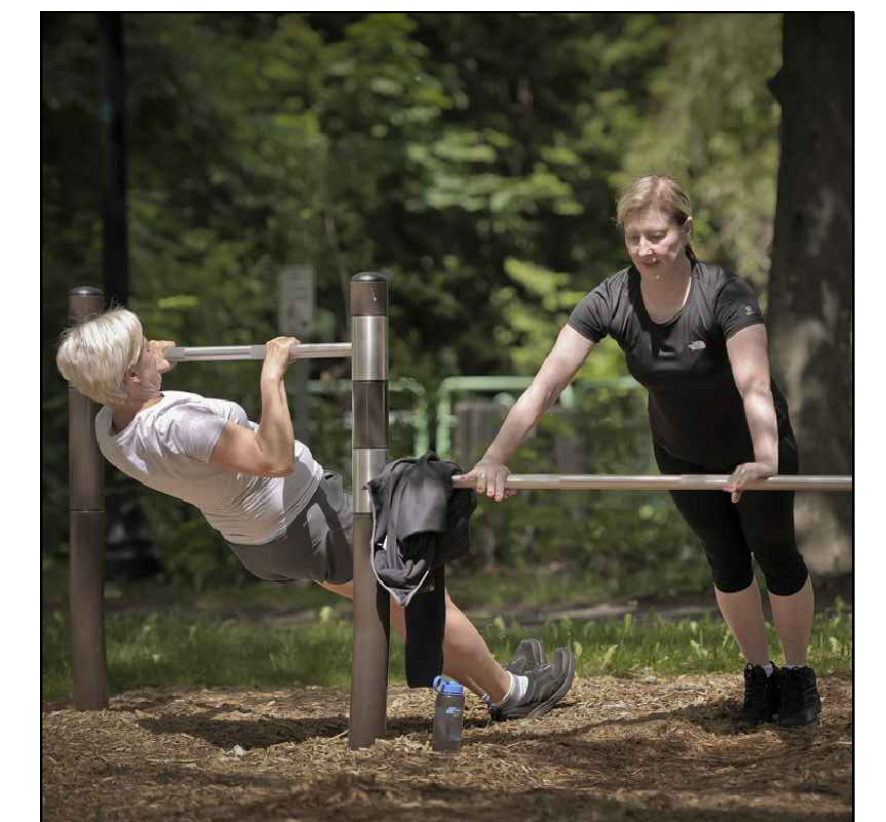

FOR DISCUSSION & COMMENT

glengarry park

U:\Projects_EDM\25270082\010-Drafting-Design\CADD\CURRENT\DESIGN\CONCEPT\Glengarry Park\IND-2527008201-CONCEPT_GLENGARRY_FINAL.dwg, 24x36 landscape concept A, 2017/11/08 01:05 pm SPire