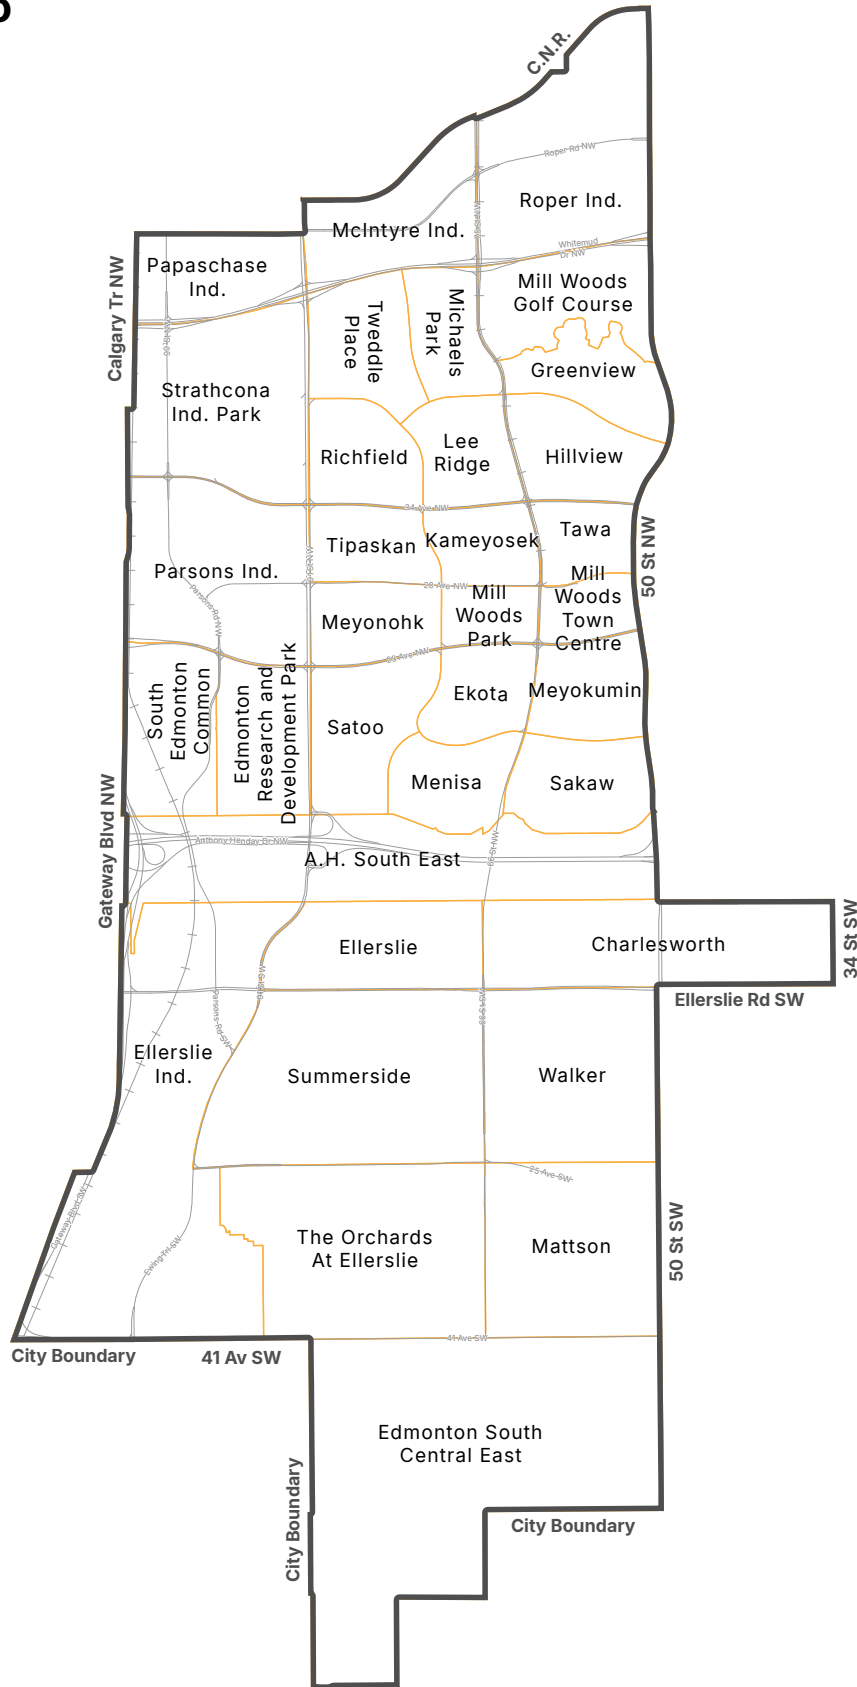

Ward Karhiio

Legend

-  Edmonton City Wards
-  Neighbourhood Boundary
-  Railway
-  Arterial Roads
- A.H. Anthony Henday
- Ind. Industrial

Map compiled by:
Edmonton Elections, City of
Edmonton

The City of Edmonton disclaims any
liability for the use of this map.

Map Revised: December 02, 2024

**Ward Boundaries in Effect For
2025 Edmonton Election**