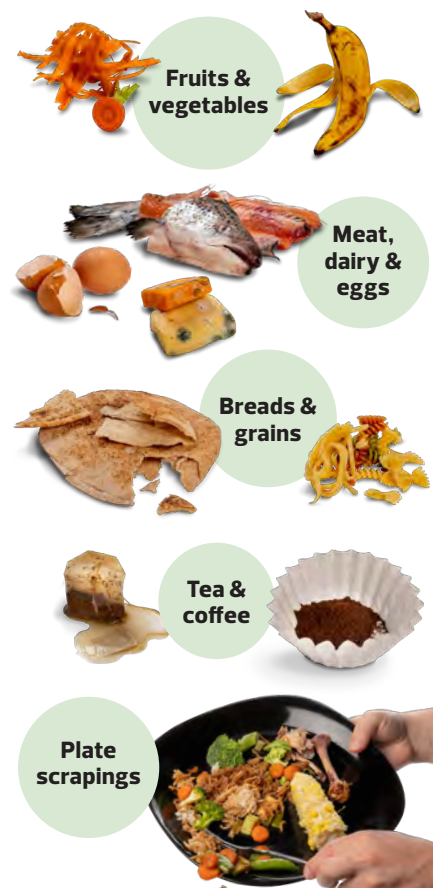

## RECYCLING

Flatten boxes. Rinse and dry containers.  
Items can be loose or in blue bags.  
[edmonton.ca/Recycling](http://edmonton.ca/Recycling)

## GARBAGE

Put all "compostable" plastics and containers in the garbage.

## FOOD SCRAPS

Paper and plastic liners are accepted.  
[edmonton.ca/FoodScraps](http://edmonton.ca/FoodScraps)