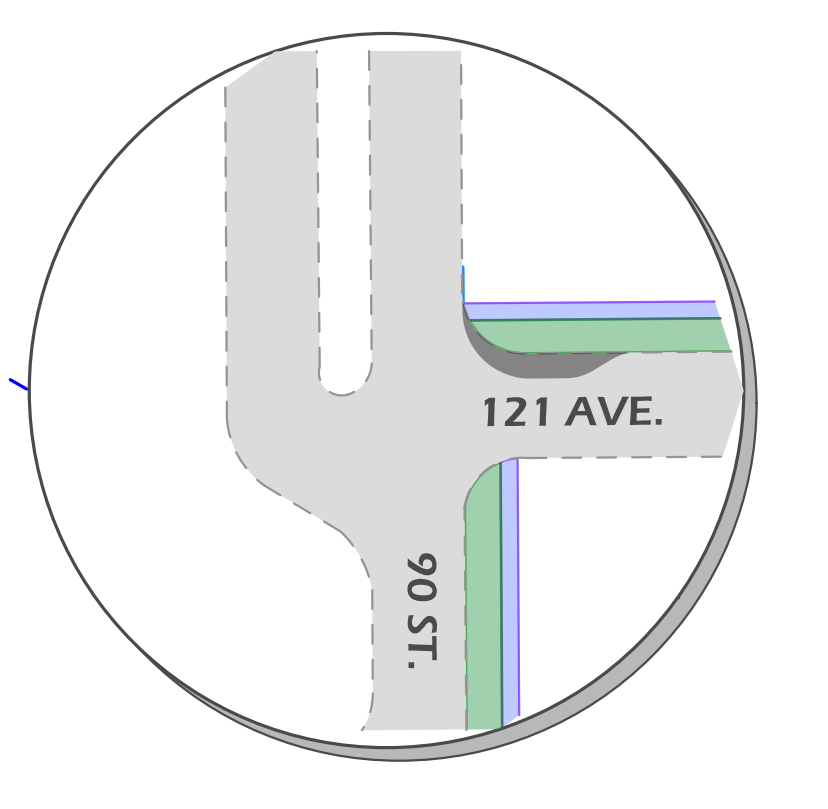

Preliminary Traffic Calming Plan

LEGEND	
	NOT IN SCOPE
	PLAYGROUND ZONES 30 km/h 7:30am-9pm every day
	CURB EXTENSIONS
	RAISED CROSSWALK
	ONE-WAY ROAD
	PUBLIC PARK SCHOOL PLAY GROUND
	SCHOOL