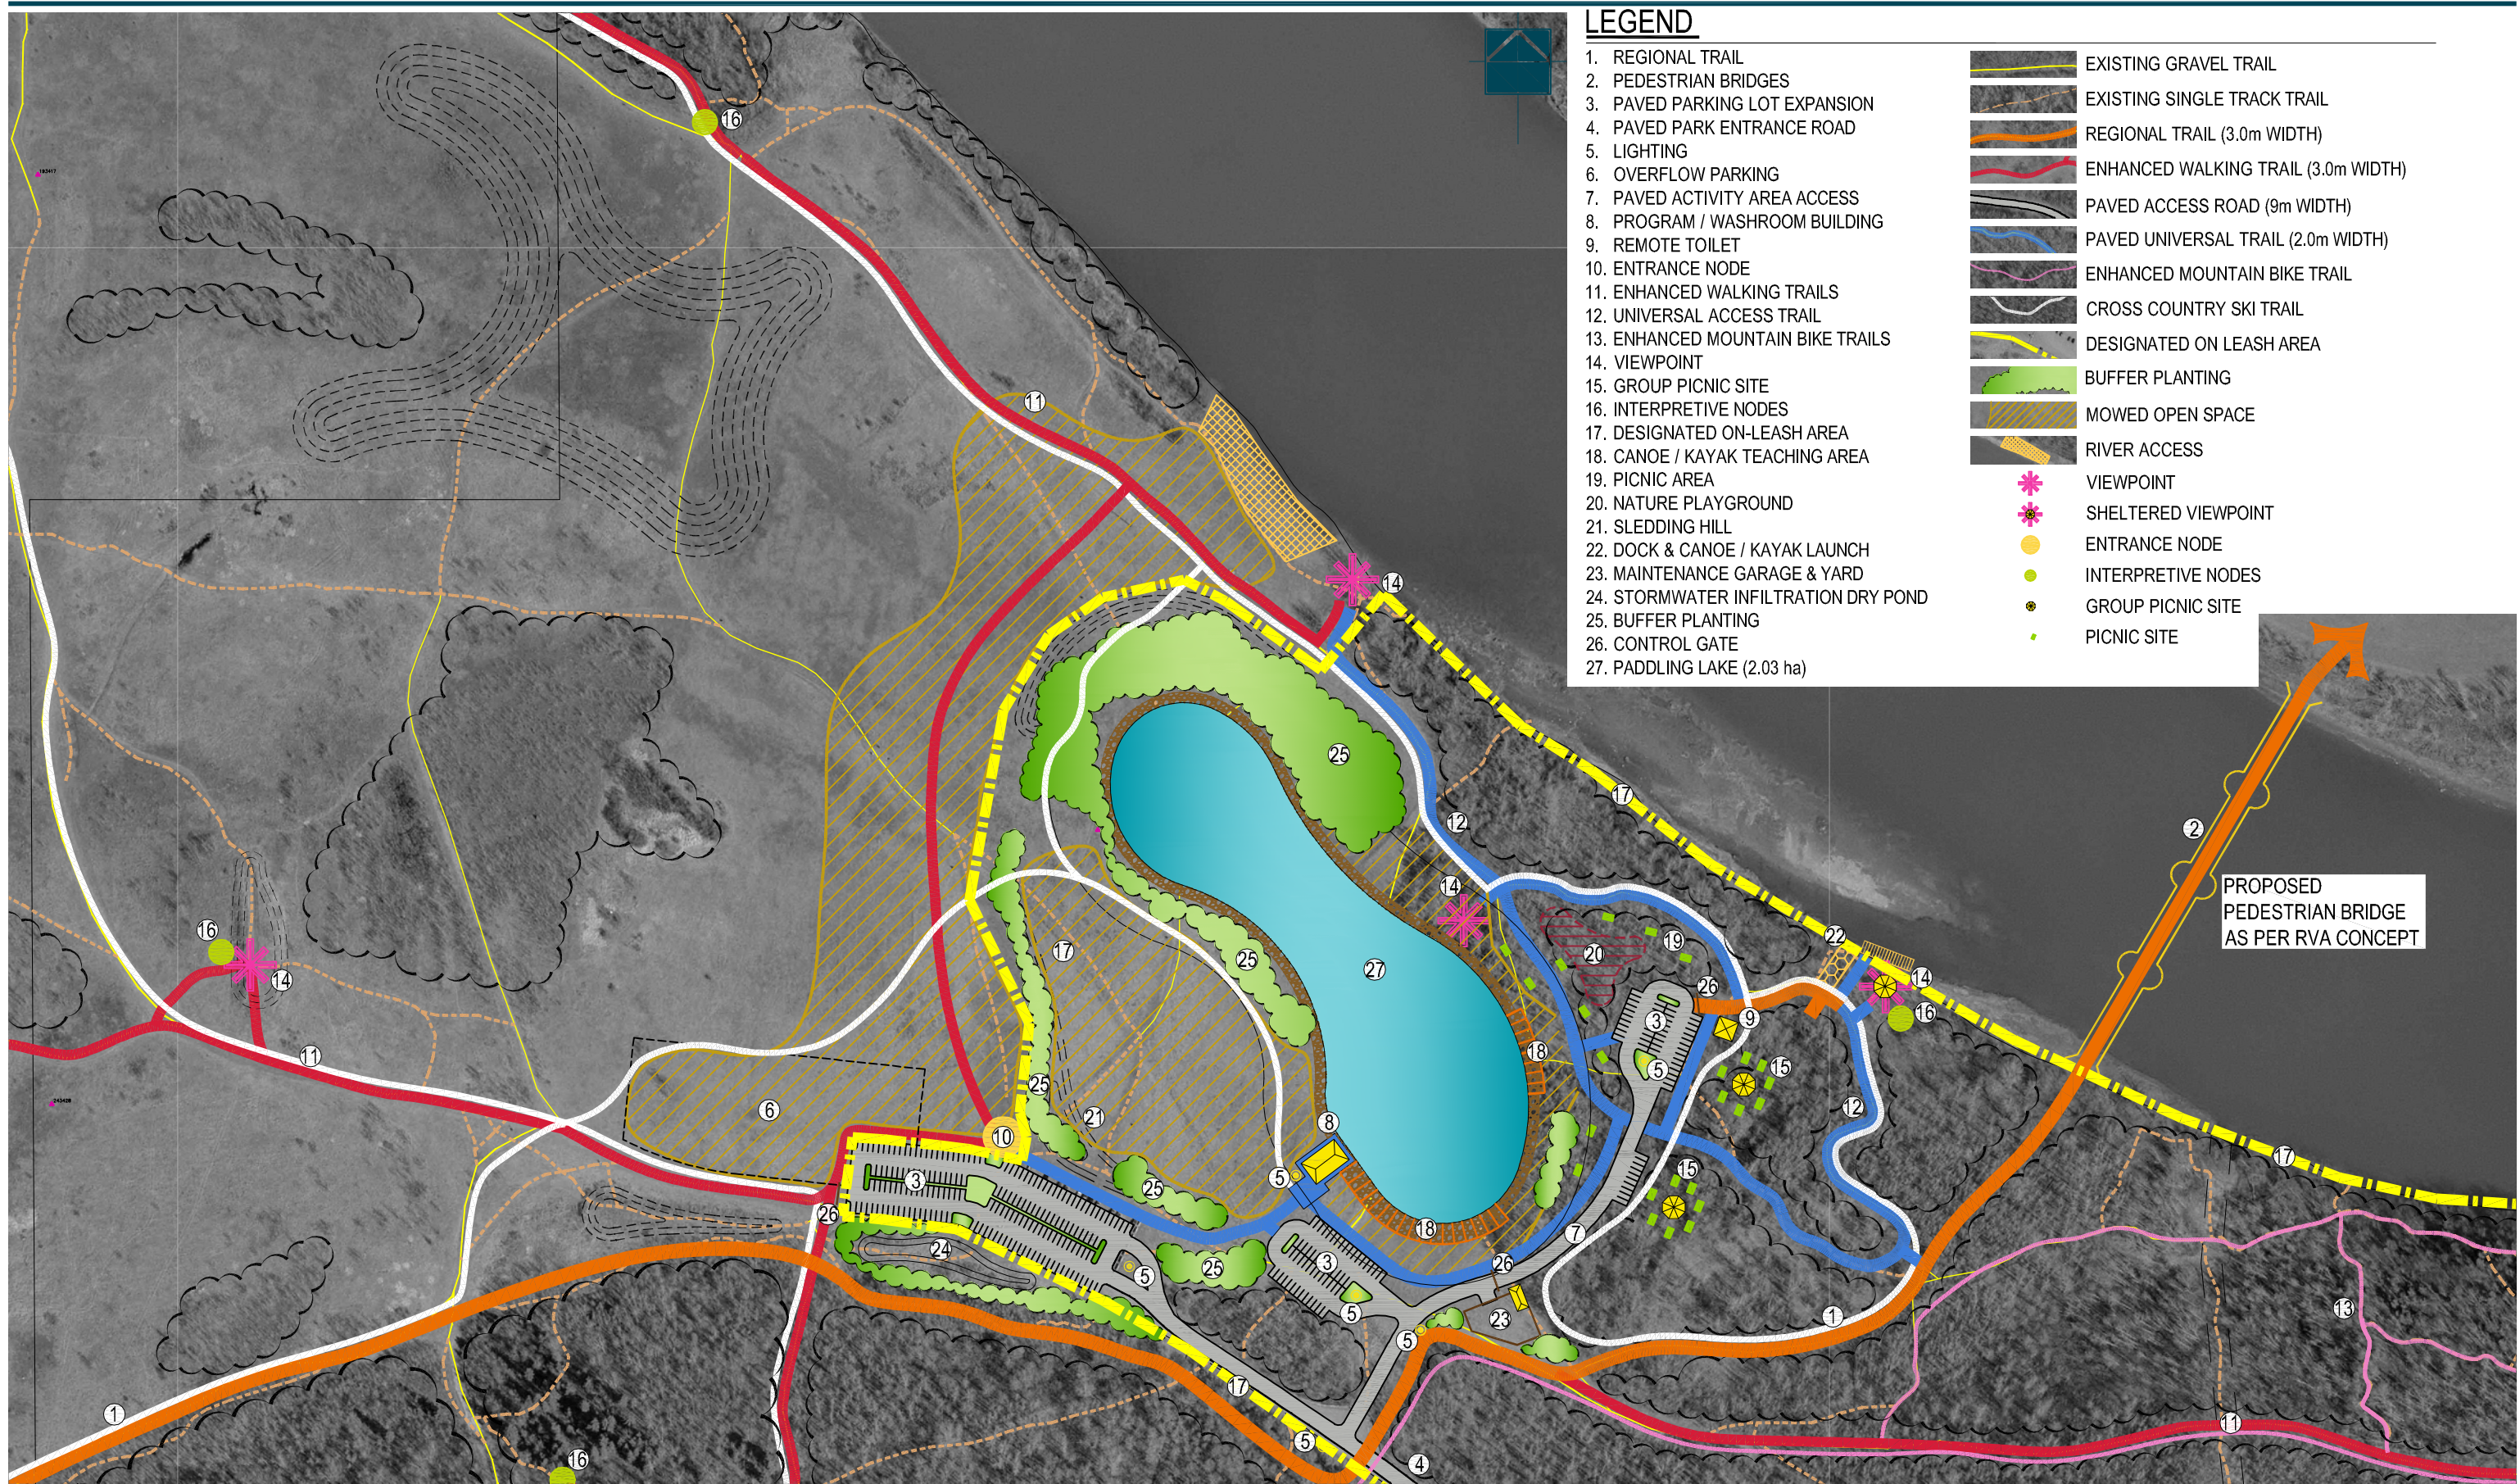

LEGEND

1. REGIONAL TRAIL
  2. PEDESTRIAN BRIDGES
  3. PAVED PARK ENTRANCE ROAD
  4. PAVED PARK ENTRANCE ROAD
  5. LIGHTING
  6. OVERFLOW PARKING
  7. PAVED ACTIVITY AREA ACCESS
  8. PROGRAM / WASHROOM BUILDING
  9. REMOTE TOILET
  10. ENTRANCE NODE
  11. ENHANCED WALKING TRAILS
  12. UNIVERSAL ACCESS TRAIL
  13. ENHANCED MOUNTAIN BIKE TRAILS
  14. VIEWPOINT
  15. GROUP PICNIC SITE
  16. INTERPRETIVE NODES
  17. DESIGNATED ON-LEASH AREA
  18. CANOE / KAYAK TEACHING AREA
  19. PICNIC AREA
  20. NATURE PLAYGROUND
  21. SLEDDING HILL
  22. DOCK & CANOE / KAYAK LAUNCH
  23. MAINTENANCE GARAGE & YARD
  24. STORMWATER INFILTRATION DRY POND
  25. BUFFER PLANTING
  26. CONTROL GATE
  27. PADDLING LAKE (2.03 ha)
2. EXISTING GRAVEL TRAIL
   - EXISTING SINGLE TRACK TRAIL
   - REGIONAL TRAIL (3.0m WIDTH)
   - ENHANCED WALKING TRAIL (3.0m WIDTH)
   - PAVED ACCESS ROAD (9m WIDTH)
   - PAVED UNIVERSAL TRAIL (2.0m WIDTH)
   - ENHANCED MOUNTAIN BIKE TRAIL
   - CROSS COUNTRY SKI TRAIL
   - DESIGNATED ON LEASH AREA
   - BUFFER PLANTING
   - MOWED OPEN SPACE
   - RIVER ACCESS
   - VIEWPOINT
   - SHELTERED VIEWPOINT
   - ENTRANCE NODE
   - INTERPRETIVE NODES
   - GROUP PICNIC SITE
   - PICNIC SITE

PROPOSED PEDESTRIAN BRIDGE AS PER RVA CONCEPT

TERWILLEGAR PARK CONCEPT PLAN STUDY

FINAL CONCEPT ACTIVITY AREA ENLARGEMENT