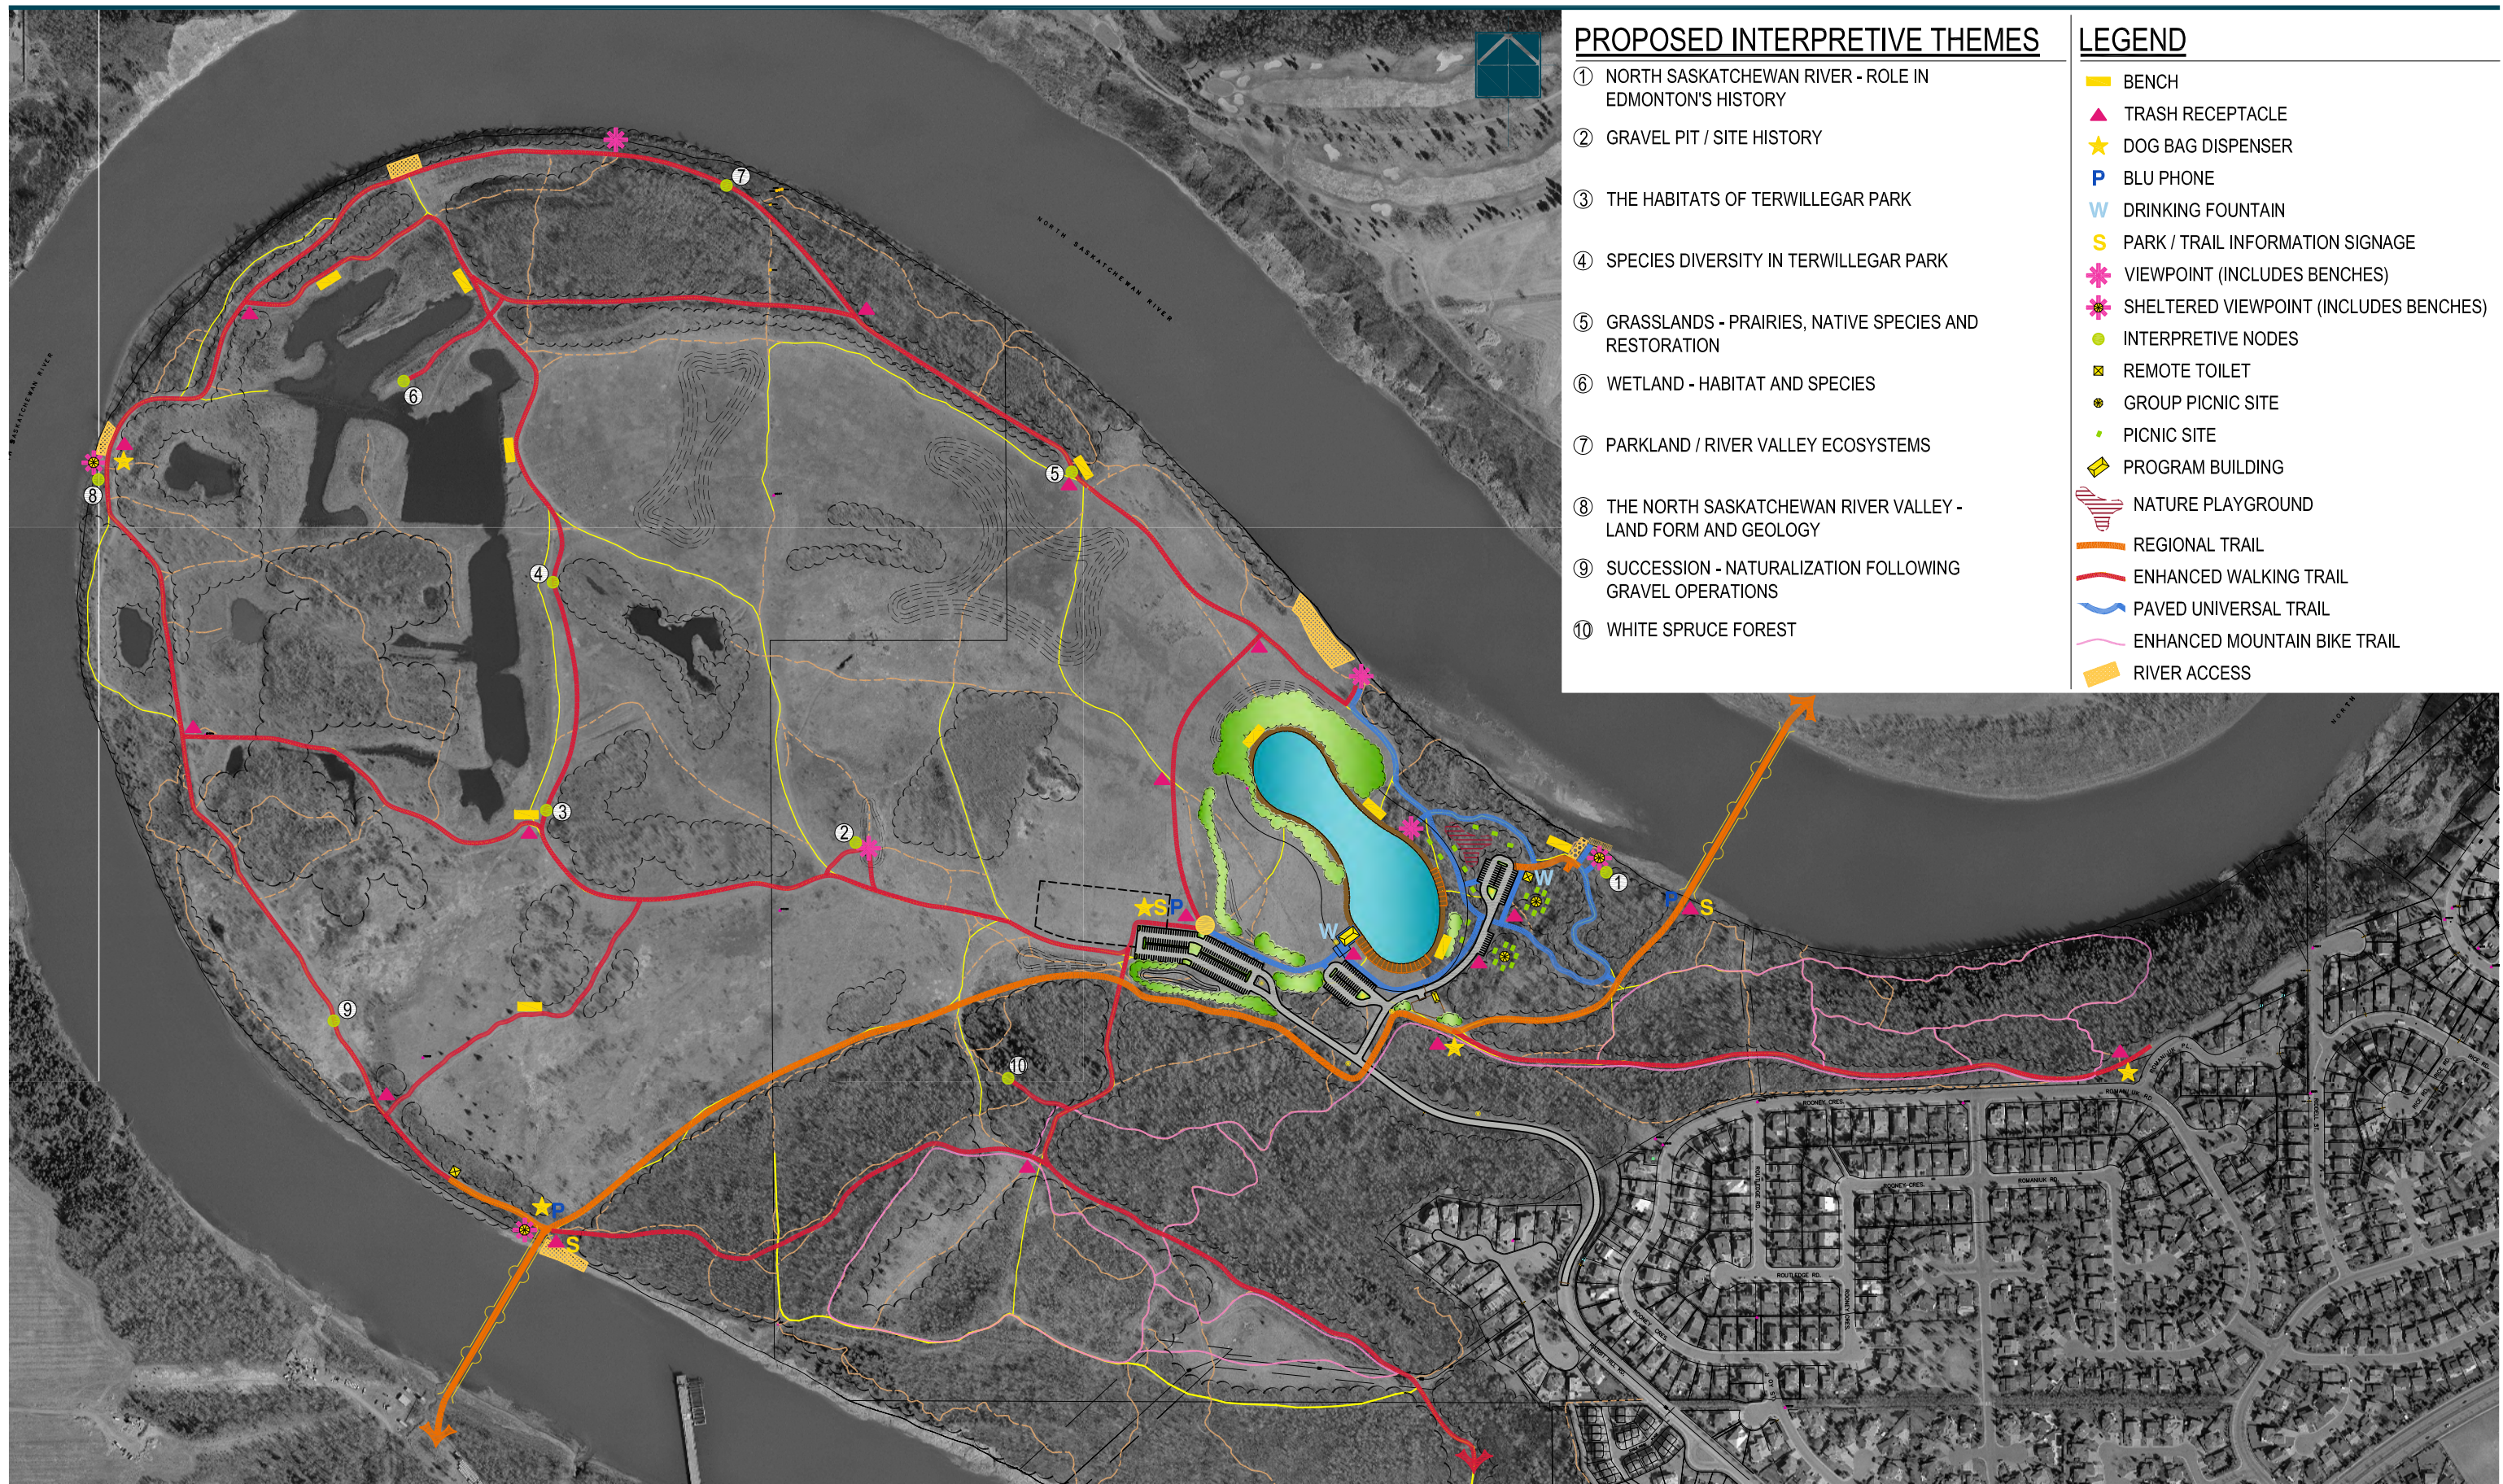

PROPOSED PEDESTRIAN BRIDGE AS PER RVA CONCEPT

**TERWILLEGAR PARK CONCEPT PLAN STUDY**

**FINAL CONCEPT ACTIVITY AREA ENLARGEMENT**

**PROPOSED INTERPRETIVE THEMES**

- ① NORTH SASKATCHEWAN RIVER - ROLE IN EDMONTON'S HISTORY
- ② GRAVEL PIT / SITE HISTORY
- ③ THE HABITATS OF TERWILLEGAR PARK
- ④ SPECIES DIVERSITY IN TERWILLEGAR PARK
- ⑤ GRASSLANDS - PRAIRIES, NATIVE SPECIES AND RESTORATION
- ⑥ WETLAND - HABITAT AND SPECIES
- ⑦ PARKLAND / RIVER VALLEY ECOSYSTEMS
- ⑧ THE NORTH SASKATCHEWAN RIVER VALLEY - LAND FORM AND GEOLOGY
- ⑨ SUCCESSION - NATURALIZATION FOLLOWING GRAVEL OPERATIONS
- ⑩ WHITE SPRUCE FOREST