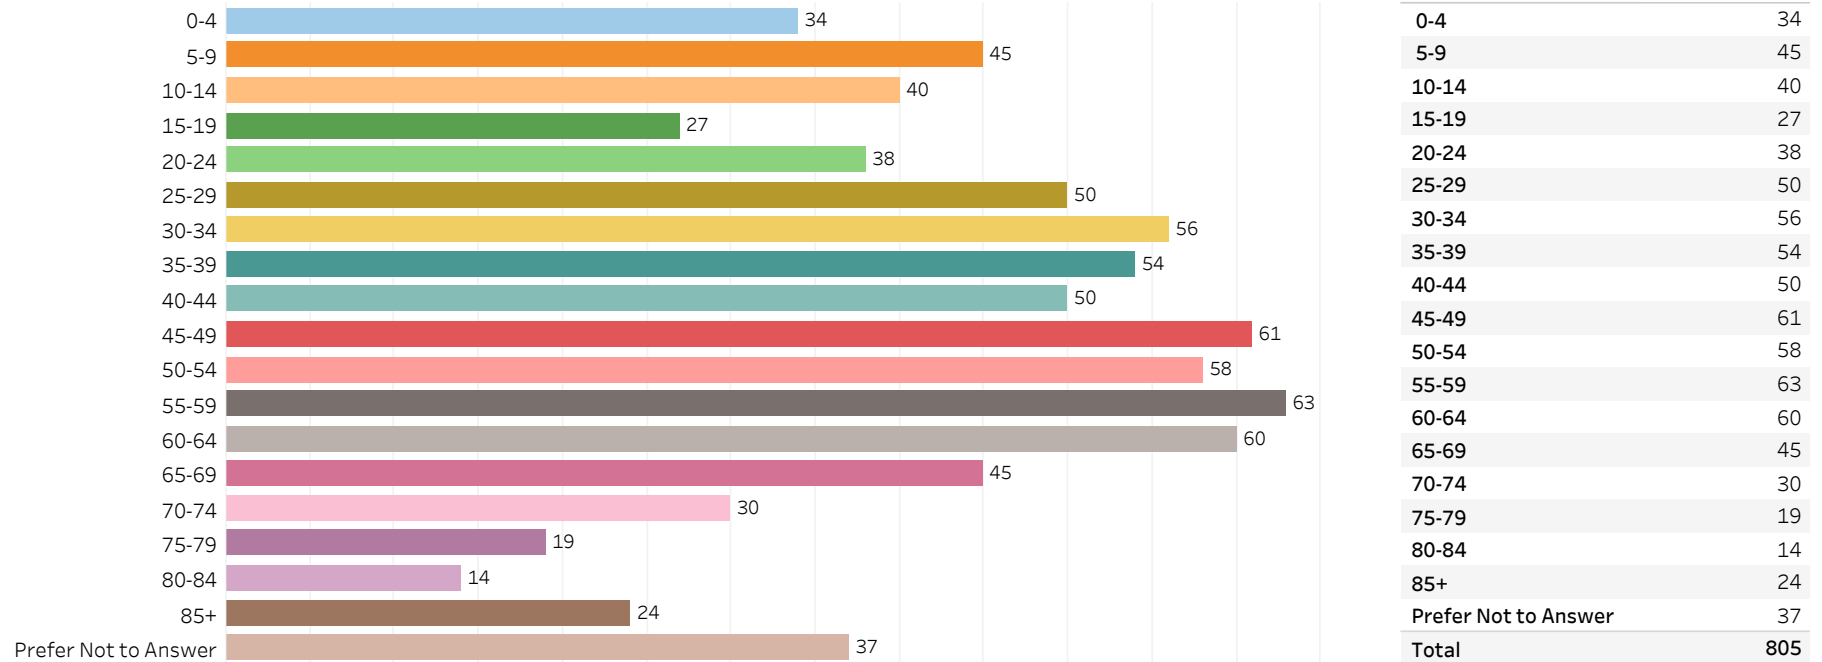

2019 Edmonton Municipal Census (Neighbourhood)

(Note: As per City of Edmonton Census Policy C520C, neighbourhoods with a population of less than 50 residents are reported as zero.)

Neighbourhood:

ARGYLL

1. Population by Age Range