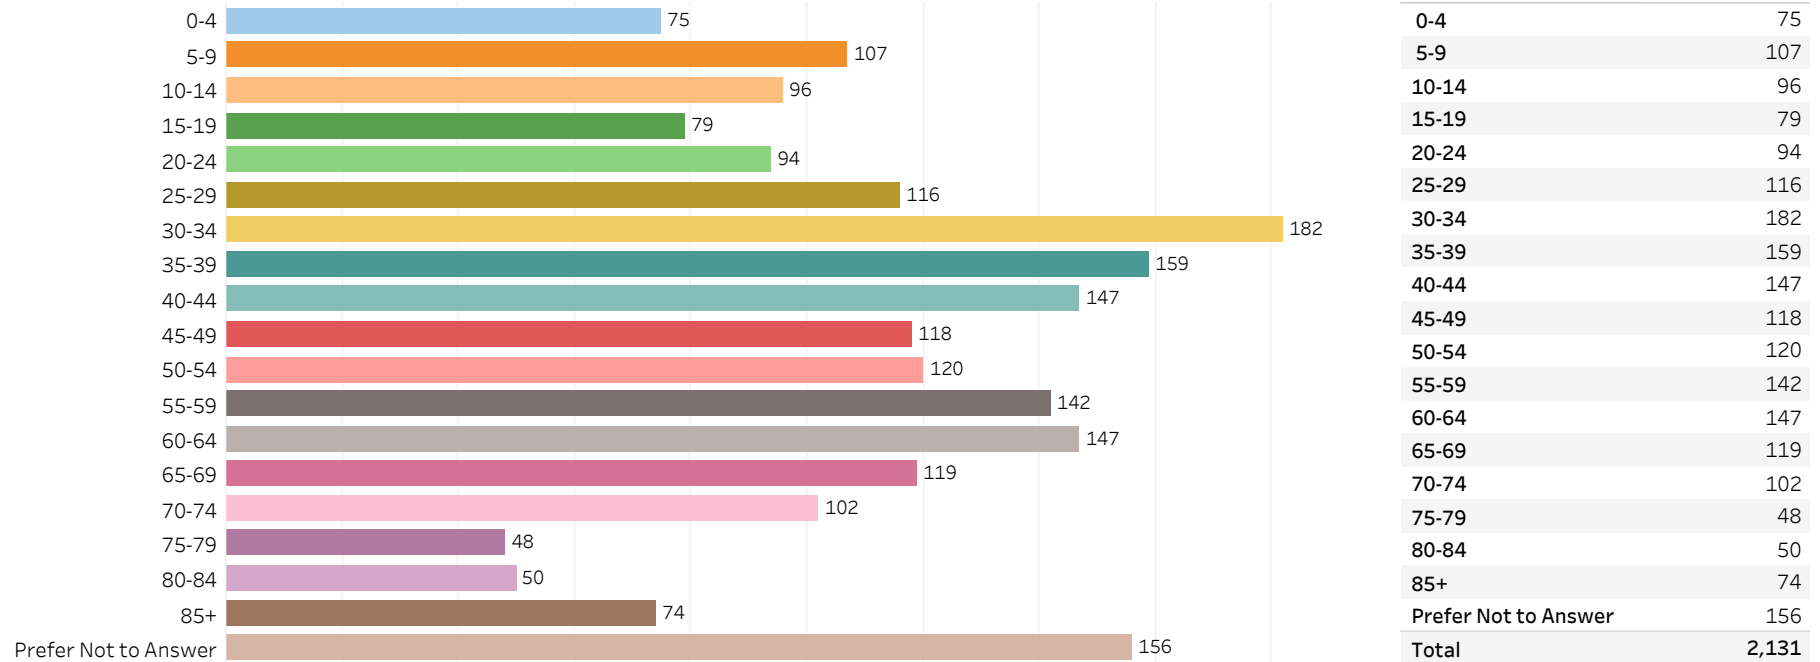

# 2019 Edmonton Municipal Census (Neighbourhood)

(Note: As per City of Edmonton Census Policy C520C, neighbourhoods with a population of less than 50 residents are reported as zero.)

Neighbourhood:

AVONMORE

## 1. Population by Age Range

## 2. Population by Gender