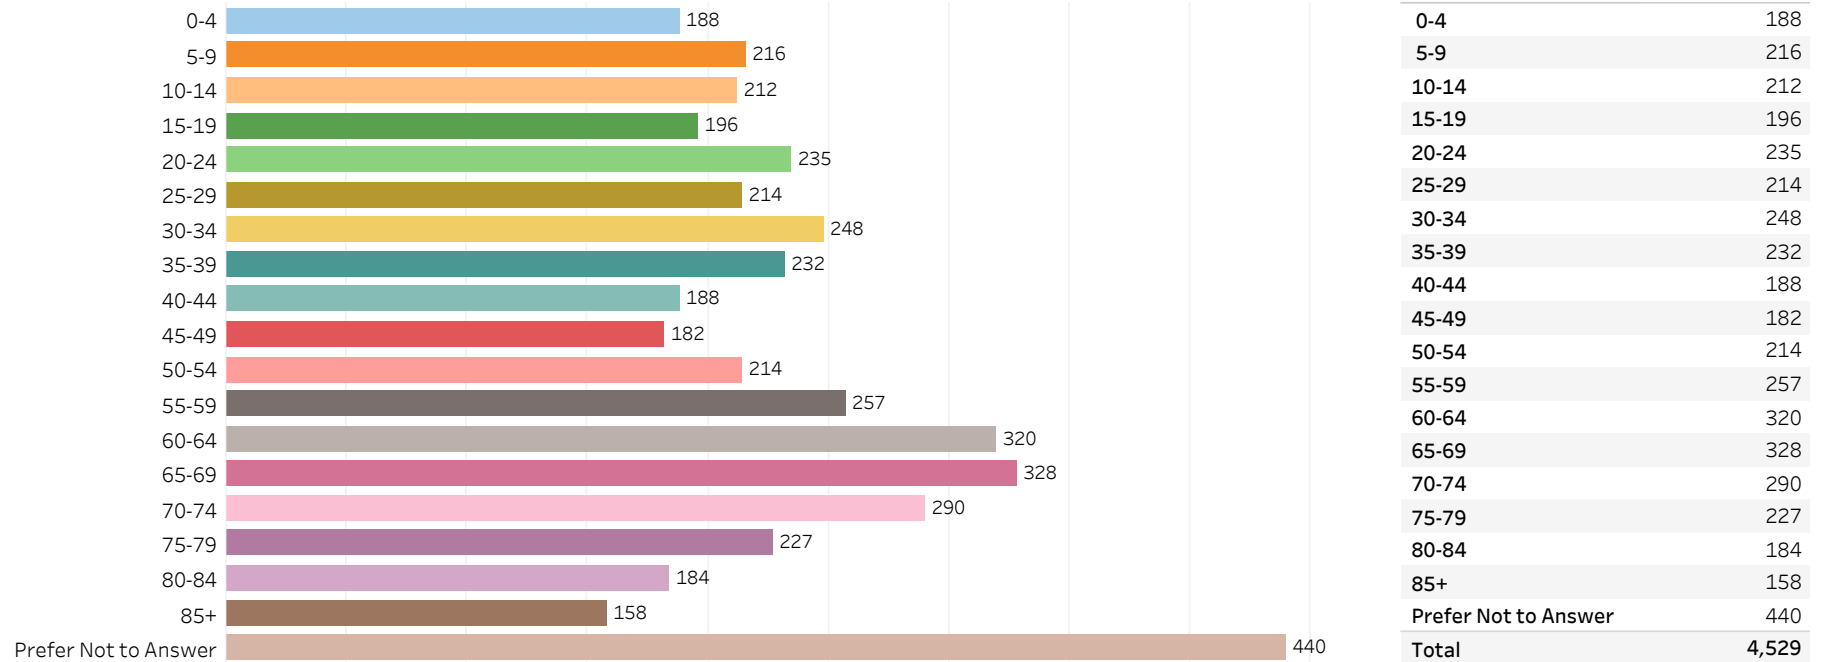

2019 Edmonton Municipal Census (Neighbourhood)

(Note: As per City of Edmonton Census Policy C520C, neighbourhoods with a population of less than 50 residents are reported as zero.)

Neighbourhood:

BEAUMARIS

1. Population by Age Range

2. Population by Gender

3. Dwelling Unit Status