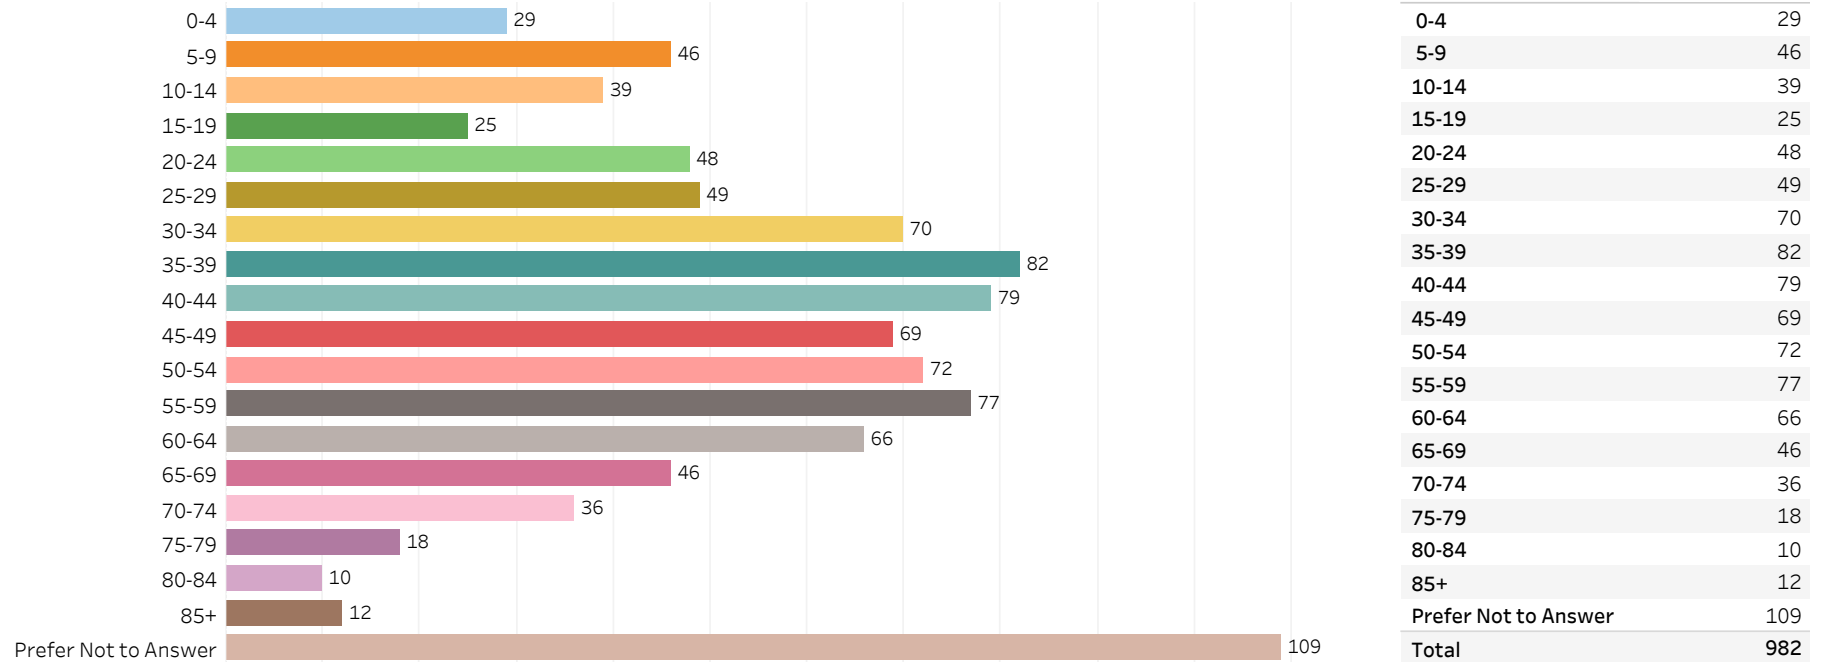

2019 Edmonton Municipal Census (Neighbourhood)

(Note: As per City of Edmonton Census Policy C520C, neighbourhoods with a population of less than 50 residents are reported as zero.)

Neighbourhood:

BELLEVUE

1. Population by Age Range

2. Population by Gender

3. Dwelling Unit Status