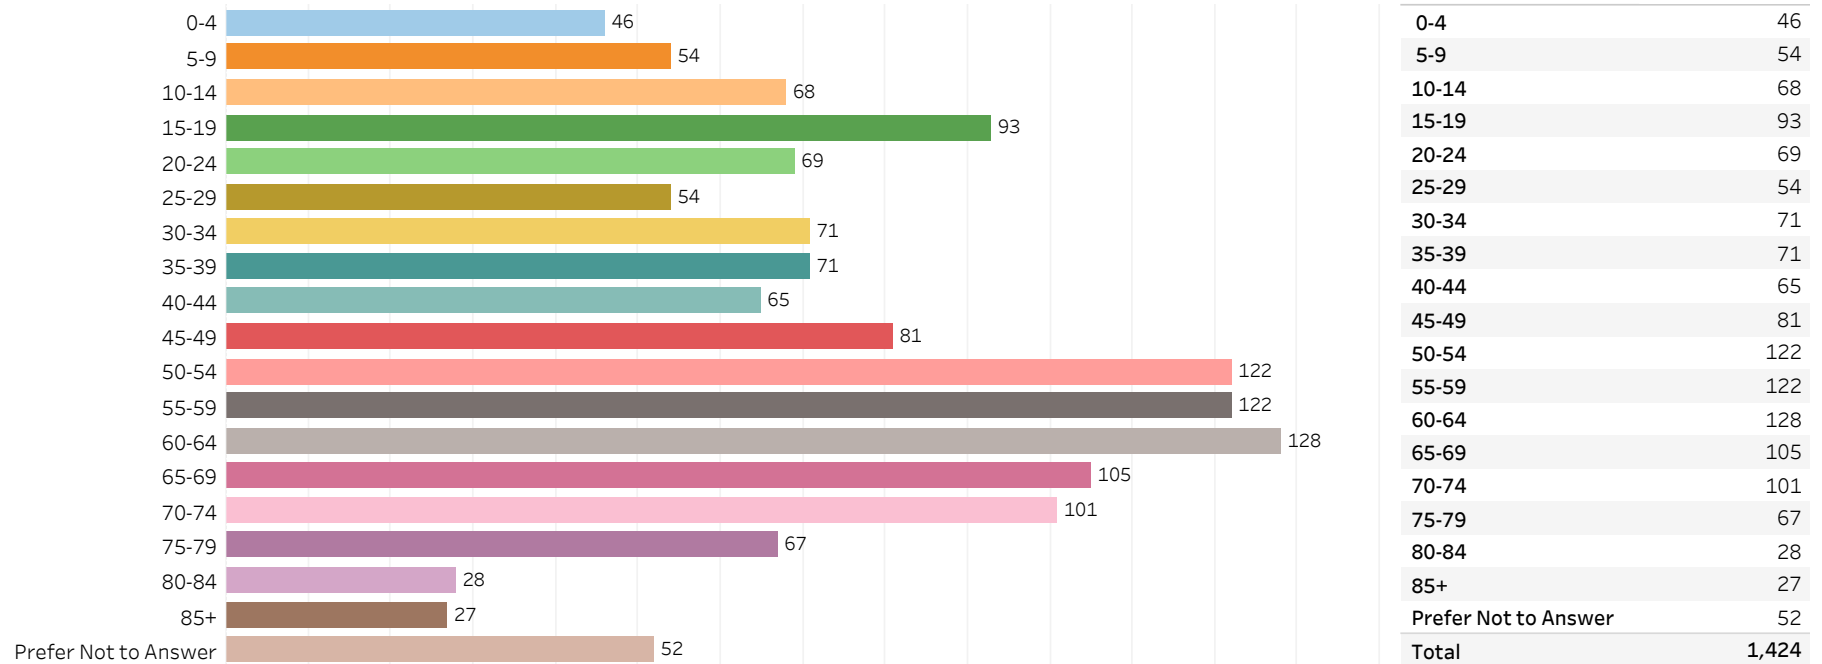

# 2019 Edmonton Municipal Census (Neighbourhood)

(Note: As per City of Edmonton Census Policy C520C, neighbourhoods with a population of less than 50 residents are reported as zero.)

Neighbourhood:

BLACKBURNE

## 1. Population by Age Range

## 2. Population by Gender