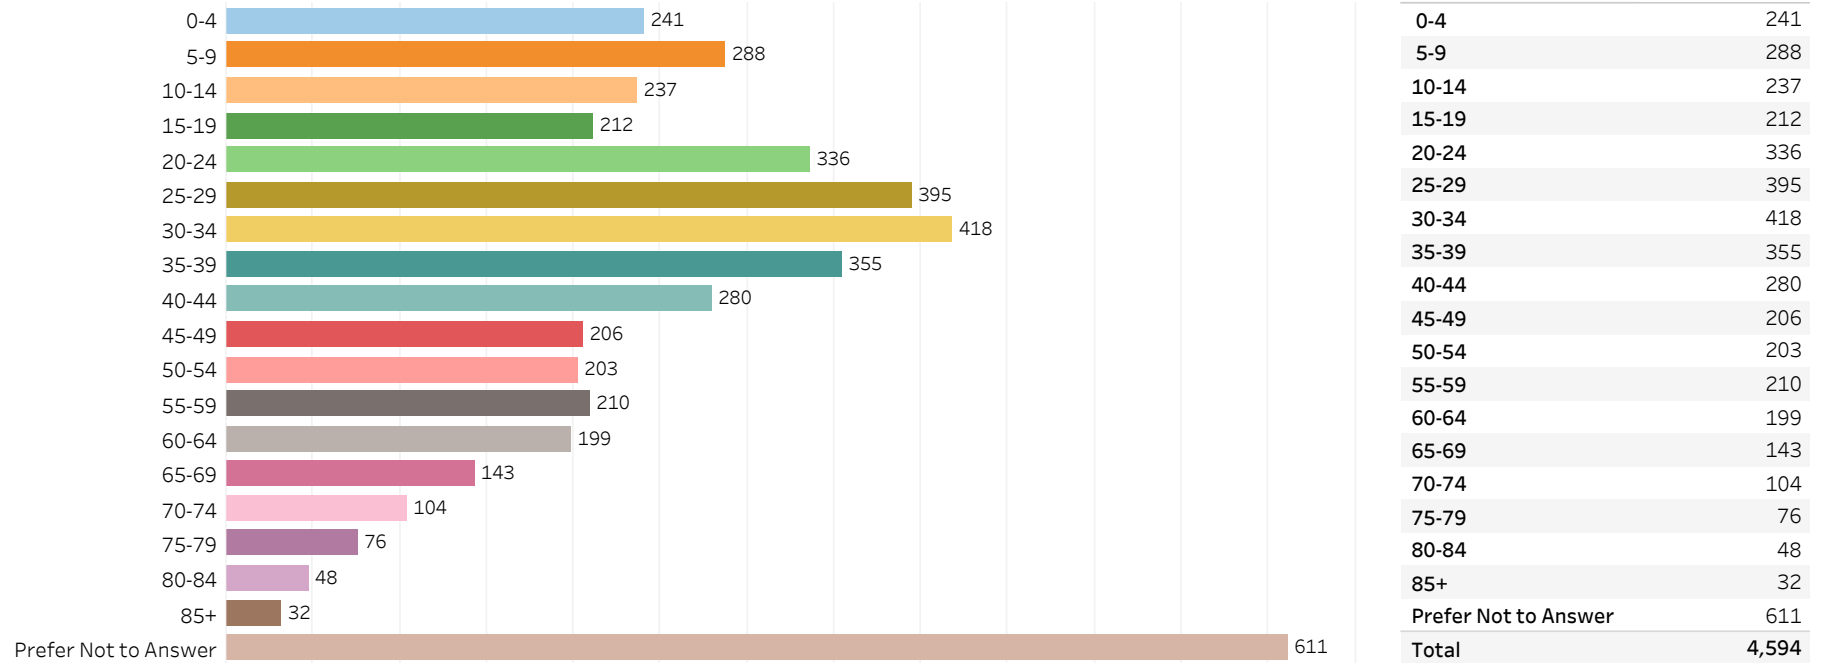

# 2019 Edmonton Municipal Census (Neighbourhood)

(Note: As per City of Edmonton Census Policy C520C, neighbourhoods with a population of less than 50 residents are reported as zero.)

Neighbourhood:

BLUE QUILL

## 1. Population by Age Range

## 2. Population by Gender