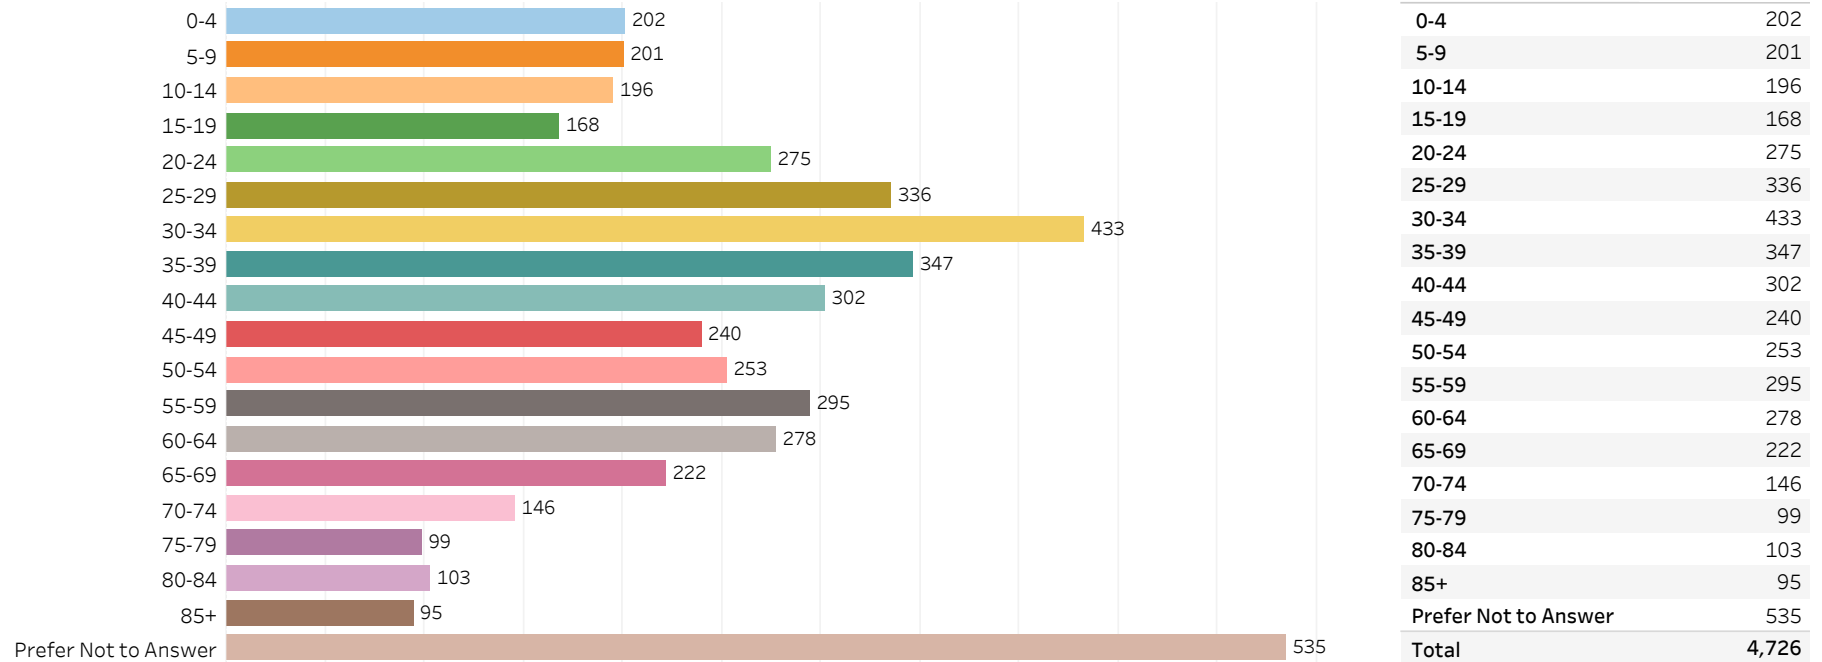

# 2019 Edmonton Municipal Census (Neighbourhood)

(Note: As per City of Edmonton Census Policy C520C, neighbourhoods with a population of less than 50 residents are reported as zero.)

Neighbourhood:

BONNIE DOON

## 1. Population by Age Range

## 2. Population by Gender