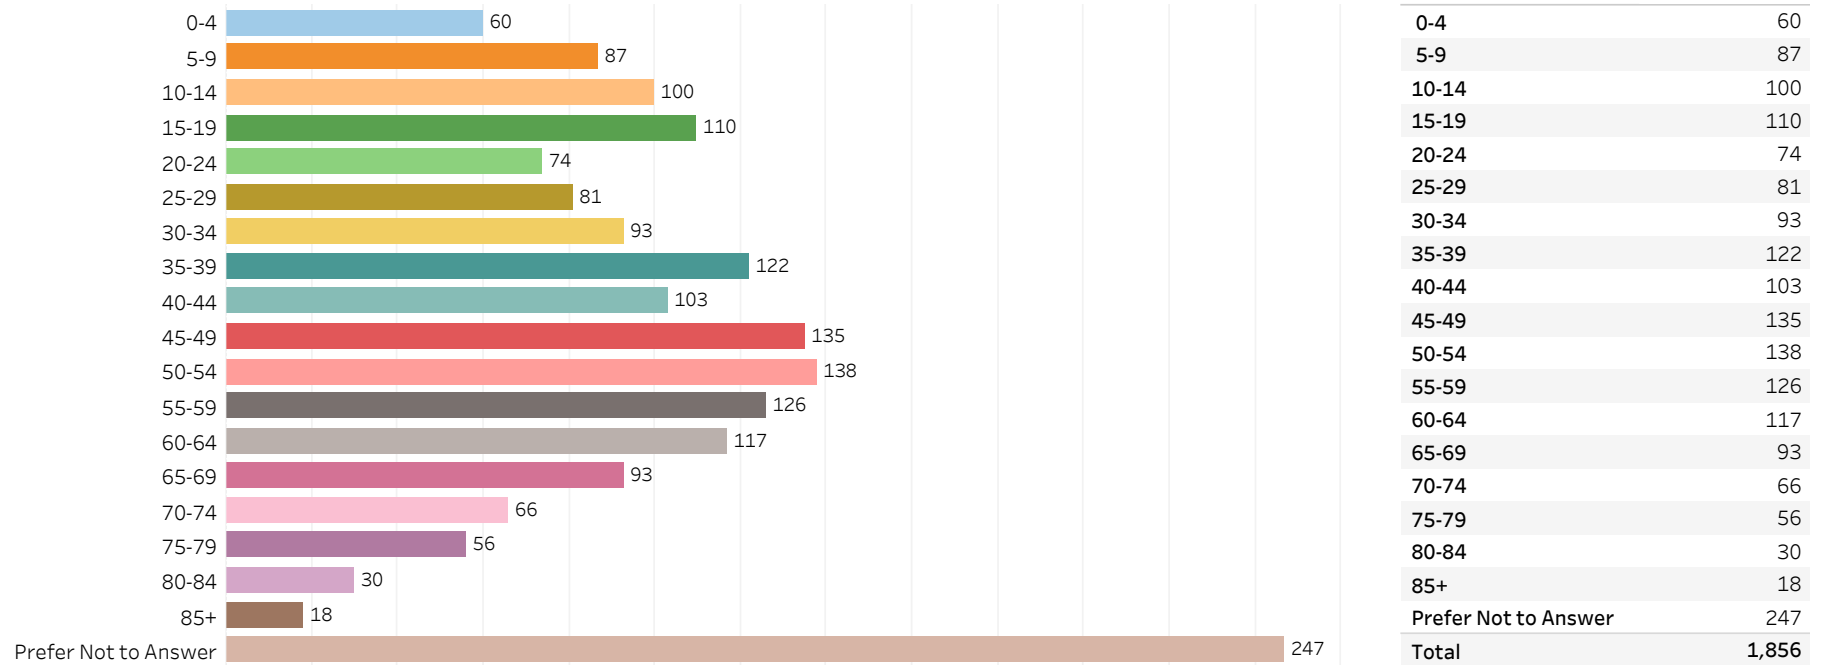

2019 Edmonton Municipal Census (Neighbourhood)

(Note: As per City of Edmonton Census Policy C520C, neighbourhoods with a population of less than 50 residents are reported as zero.)

Neighbourhood:

BRECKENRIDGE GREENS

1. Population by Age Range

2. Population by Gender

3. Dwelling Unit Status