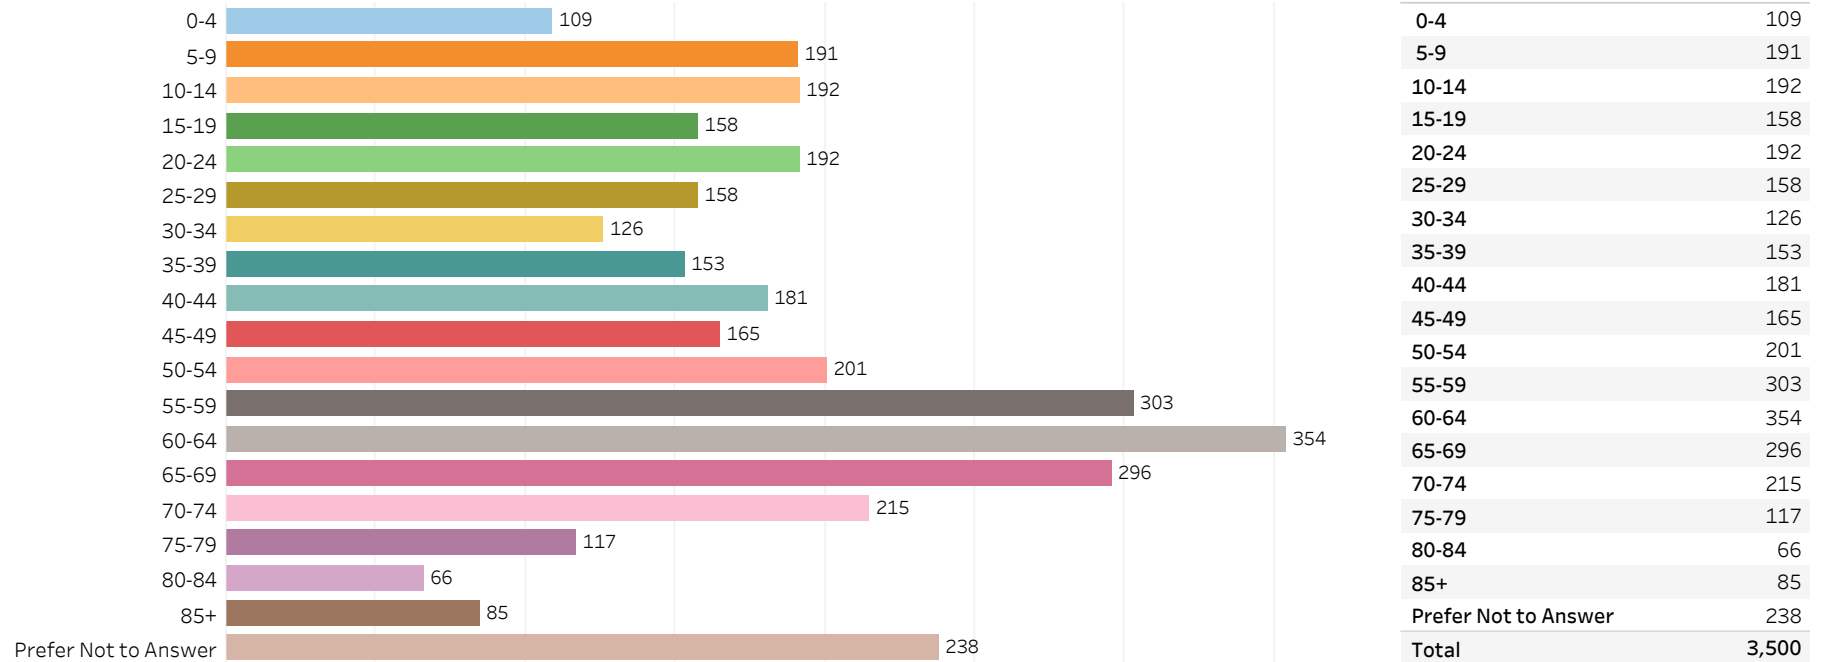

2019 Edmonton Municipal Census (Neighbourhood)

(Note: As per City of Edmonton Census Policy C520C, neighbourhoods with a population of less than 50 residents are reported as zero.)

Neighbourhood:
BULYEA HEIGHTS

1. Population by Age Range

2. Population by Gender

3. Dwelling Unit Status