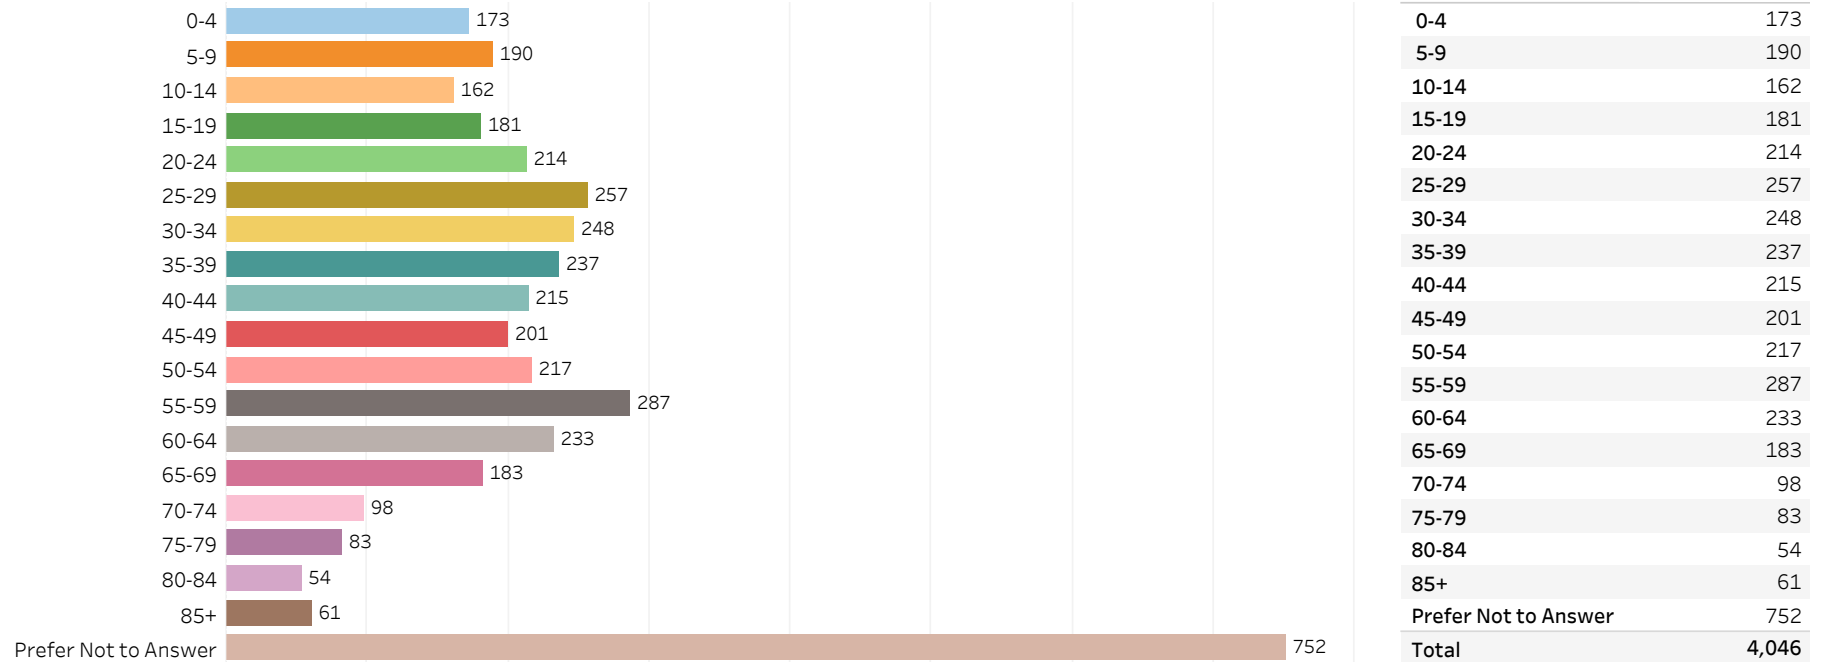

2019 Edmonton Municipal Census (Neighbourhood)

(Note: As per City of Edmonton Census Policy C520C, neighbourhoods with a population of less than 50 residents are reported as zero.)

Neighbourhood:

CALDER

1. Population by Age Range