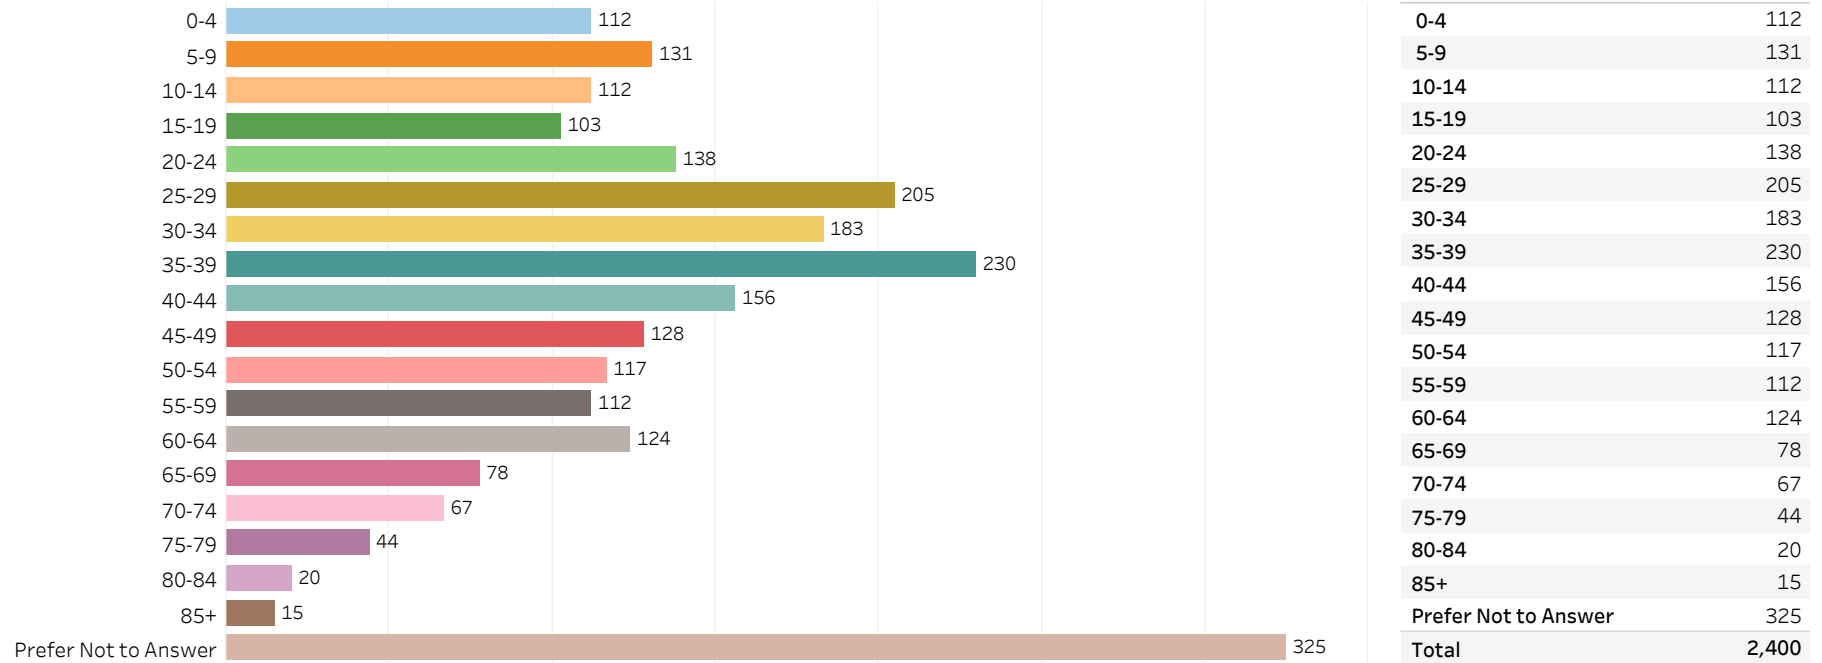

2019 Edmonton Municipal Census (Neighbourhood)

(Note: As per City of Edmonton Census Policy C520C, neighbourhoods with a population of less than 50 residents are reported as zero.)

Neighbourhood:

CALLINGWOOD NORTH

1. Population by Age Range

2. Population by Gender

3. Dwelling Unit Status