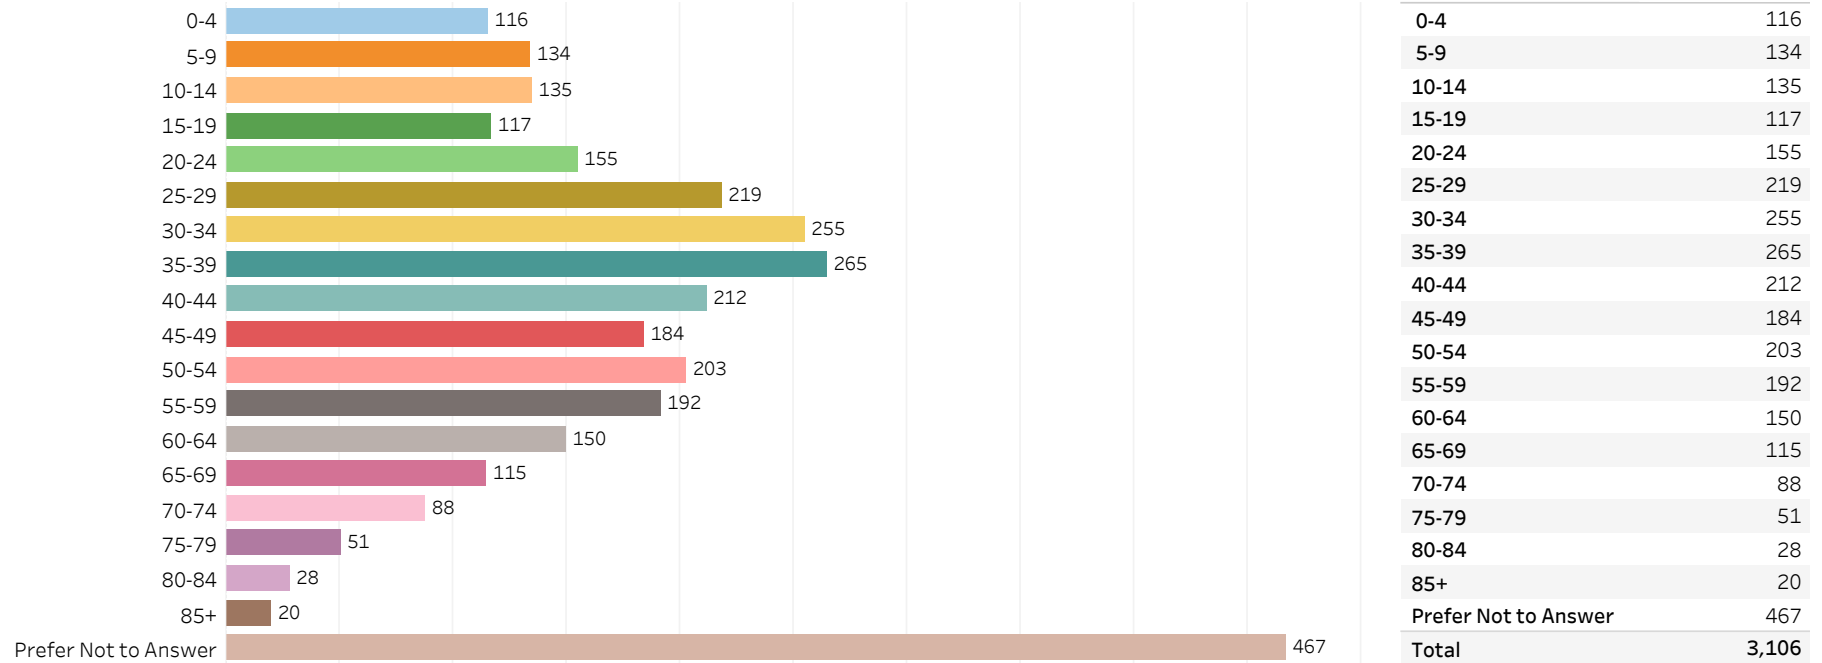

2019 Edmonton Municipal Census (Neighbourhood)

(Note: As per City of Edmonton Census Policy C520C, neighbourhoods with a population of less than 50 residents are reported as zero.)

Neighbourhood:

CANORA

1. Population by Age Range