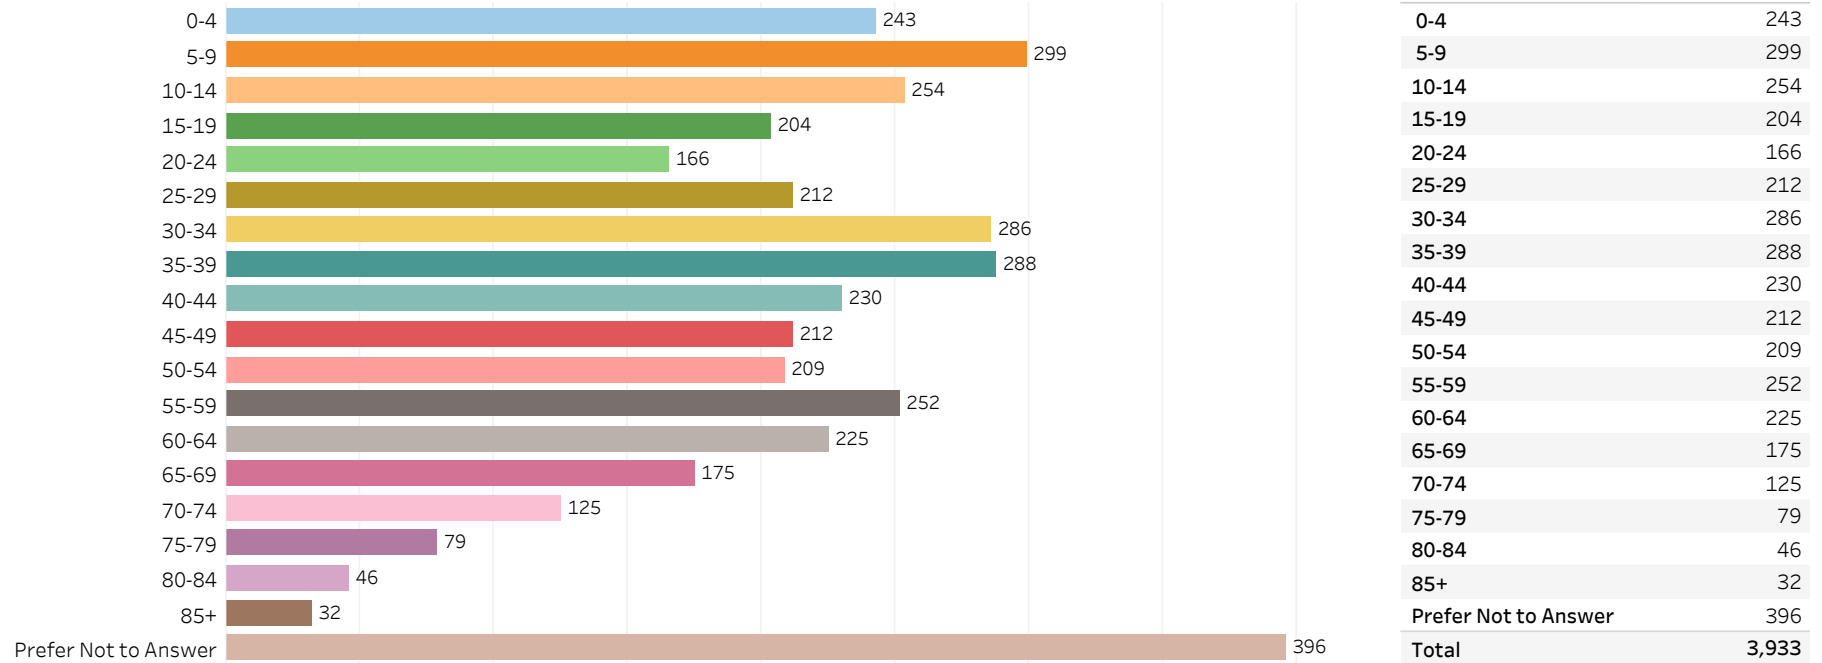

2019 Edmonton Municipal Census (Neighbourhood)

(Note: As per City of Edmonton Census Policy C520C, neighbourhoods with a population of less than 50 residents are reported as zero.)

Neighbourhood:

CARLISLE

1. Population by Age Range

2. Population by Gender

3. Dwelling Unit Status