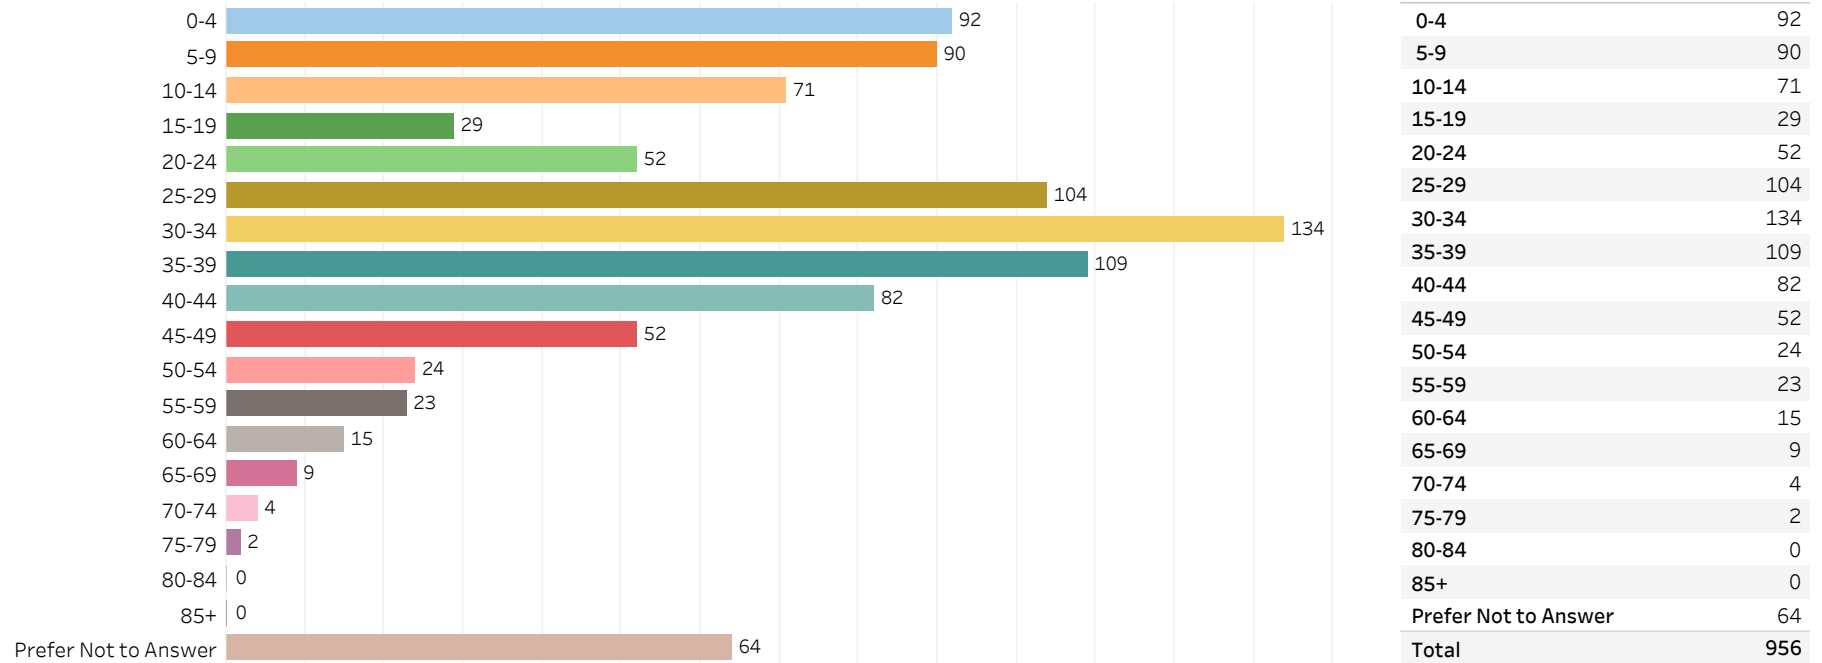

# 2019 Edmonton Municipal Census (Neighbourhood)

(Note: As per City of Edmonton Census Policy C520C, neighbourhoods with a population of less than 50 residents are reported as zero.)

Neighbourhood:

CAVANAGH

## 1. Population by Age Range

## 2. Population by Gender