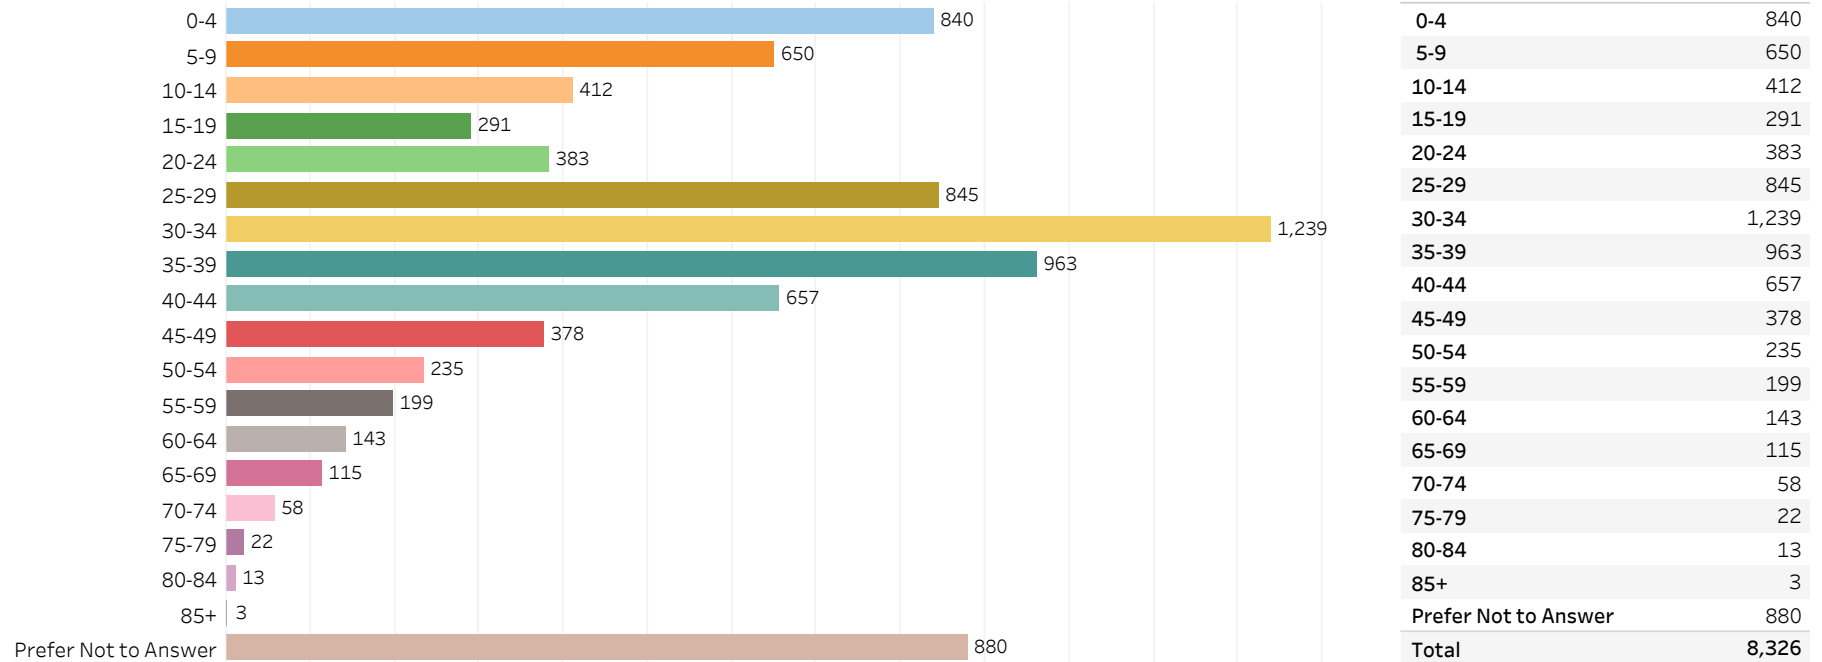

2019 Edmonton Municipal Census (Neighbourhood)

(Note: As per City of Edmonton Census Policy C520C, neighbourhoods with a population of less than 50 residents are reported as zero.)

Neighbourhood:
CHAPPELLE AREA

1. Population by Age Range

2. Population by Gender

3. Dwelling Unit Status