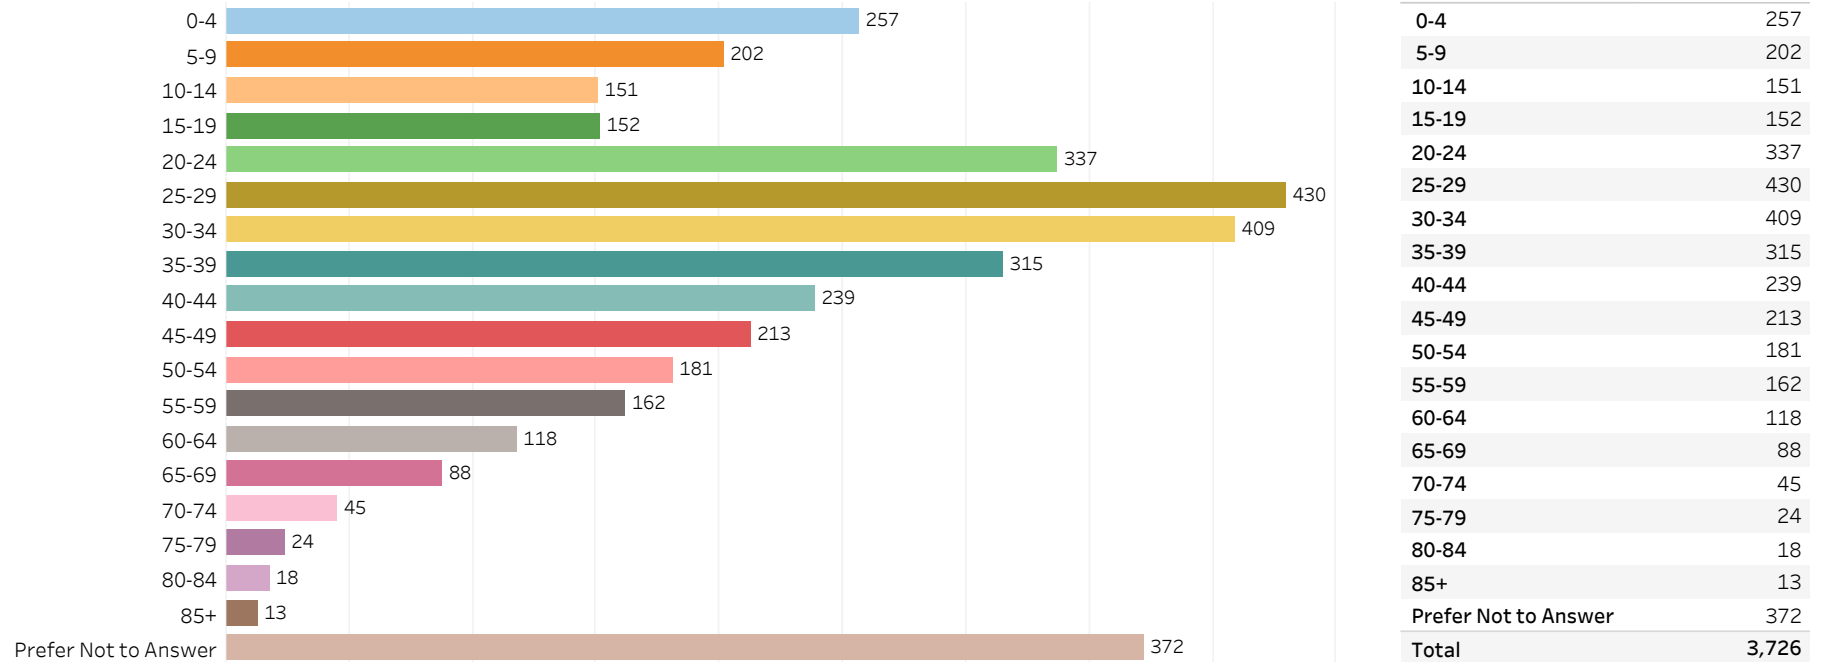

# 2019 Edmonton Municipal Census (Neighbourhood)

(Note: As per City of Edmonton Census Policy C520C, neighbourhoods with a population of less than 50 residents are reported as zero.)

Neighbourhood:

CLAREVIEW TOWN CENTRE

## 1. Population by Age Range

## 2. Population by Gender