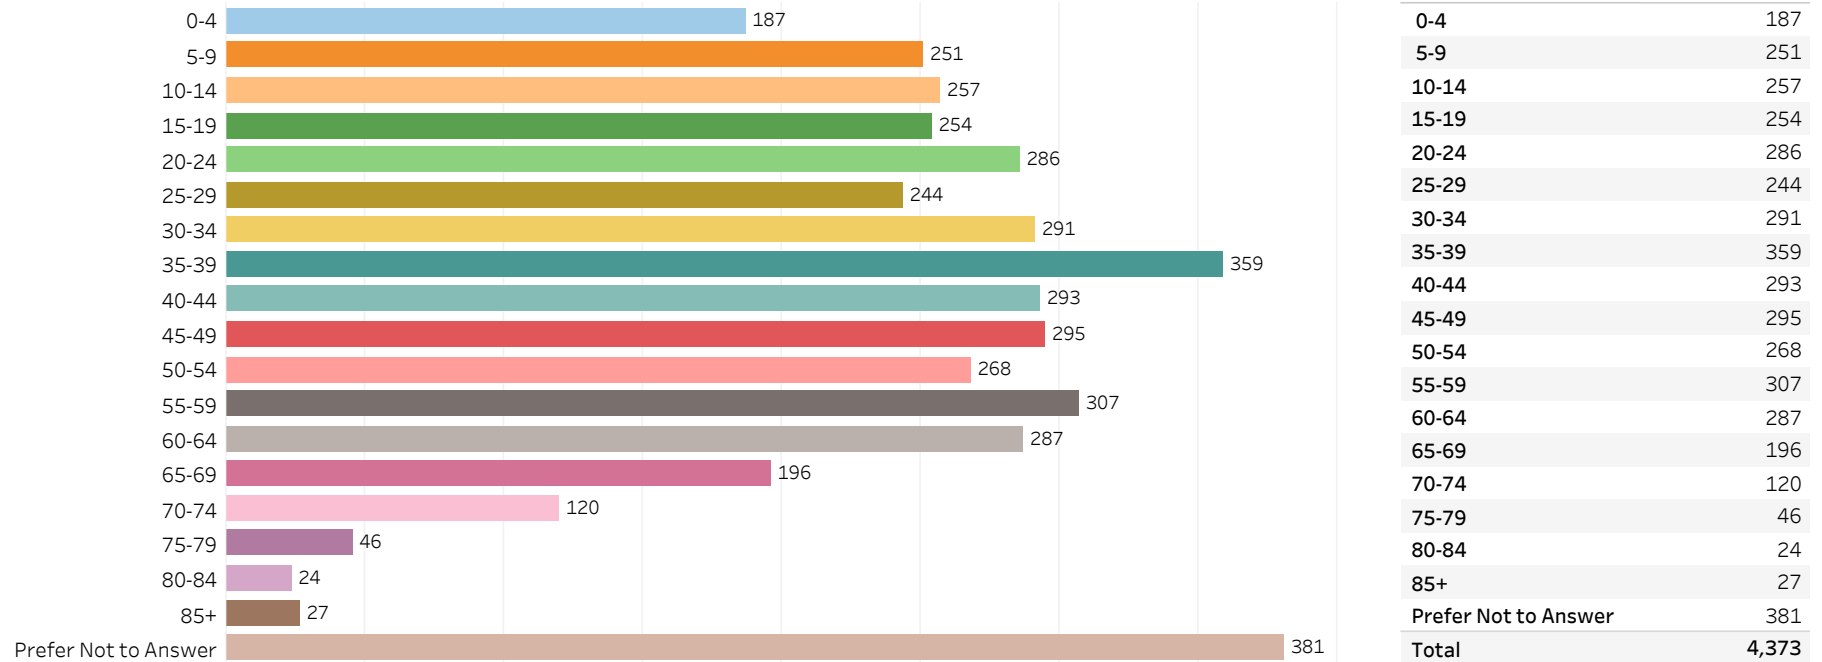

# 2019 Edmonton Municipal Census (Neighbourhood)

(Note: As per City of Edmonton Census Policy C520C, neighbourhoods with a population of less than 50 residents are reported as zero.)

Neighbourhood:  
CRAWFORD PLAINS

## 1. Population by Age Range

## 2. Population by Gender