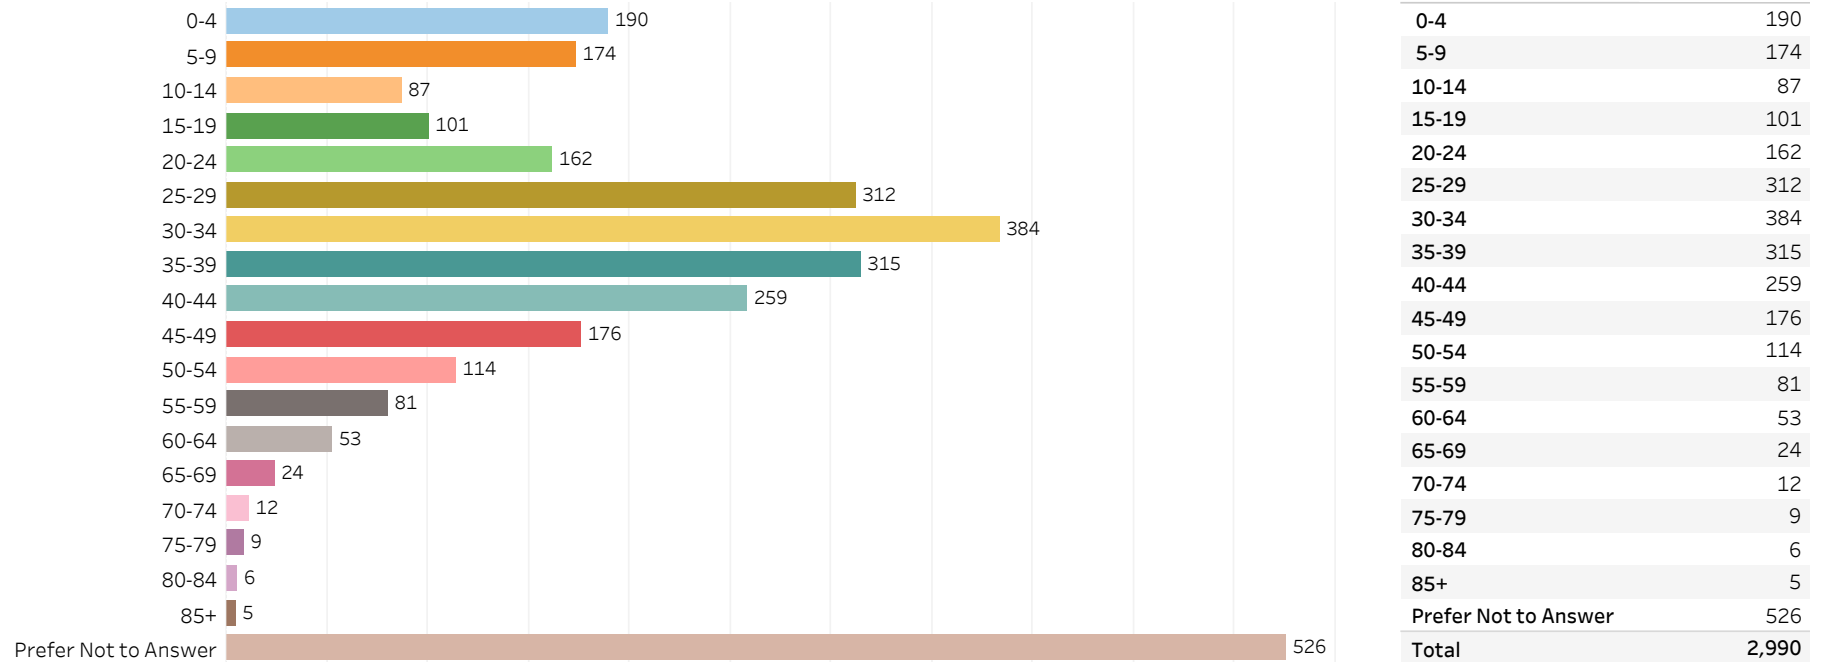

# 2019 Edmonton Municipal Census (Neighbourhood)

(Note: As per City of Edmonton Census Policy C520C, neighbourhoods with a population of less than 50 residents are reported as zero.)

Neighbourhood:

CRYSTALLINA NERA WEST

## 1. Population by Age Range

## 2. Population by Gender