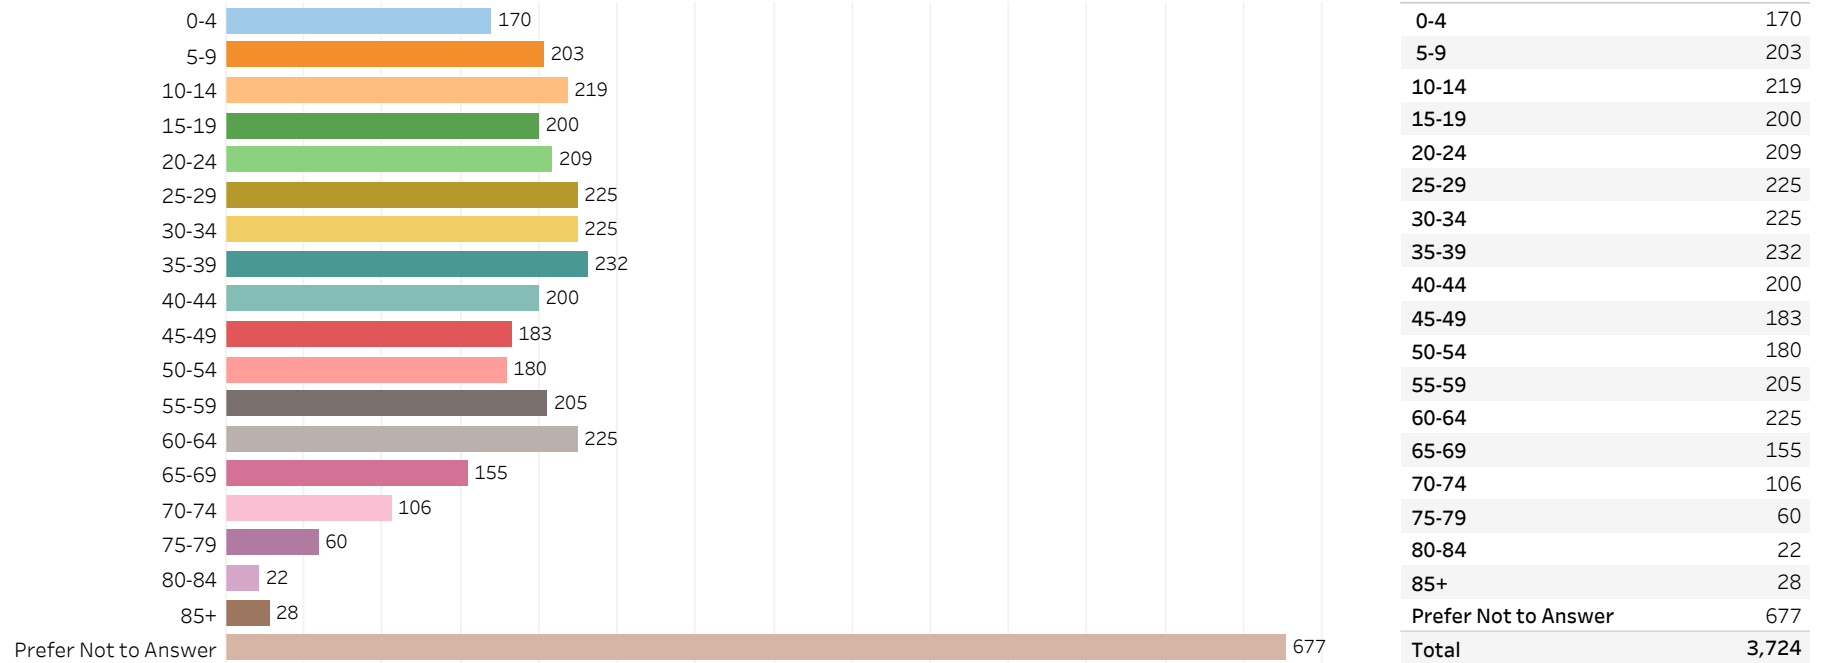

2019 Edmonton Municipal Census (Neighbourhood)

(Note: As per City of Edmonton Census Policy C520C, neighbourhoods with a population of less than 50 residents are reported as zero.)

Neighbourhood:

DALY GROVE

1. Population by Age Range

2. Population by Gender

3. Dwelling Unit Status