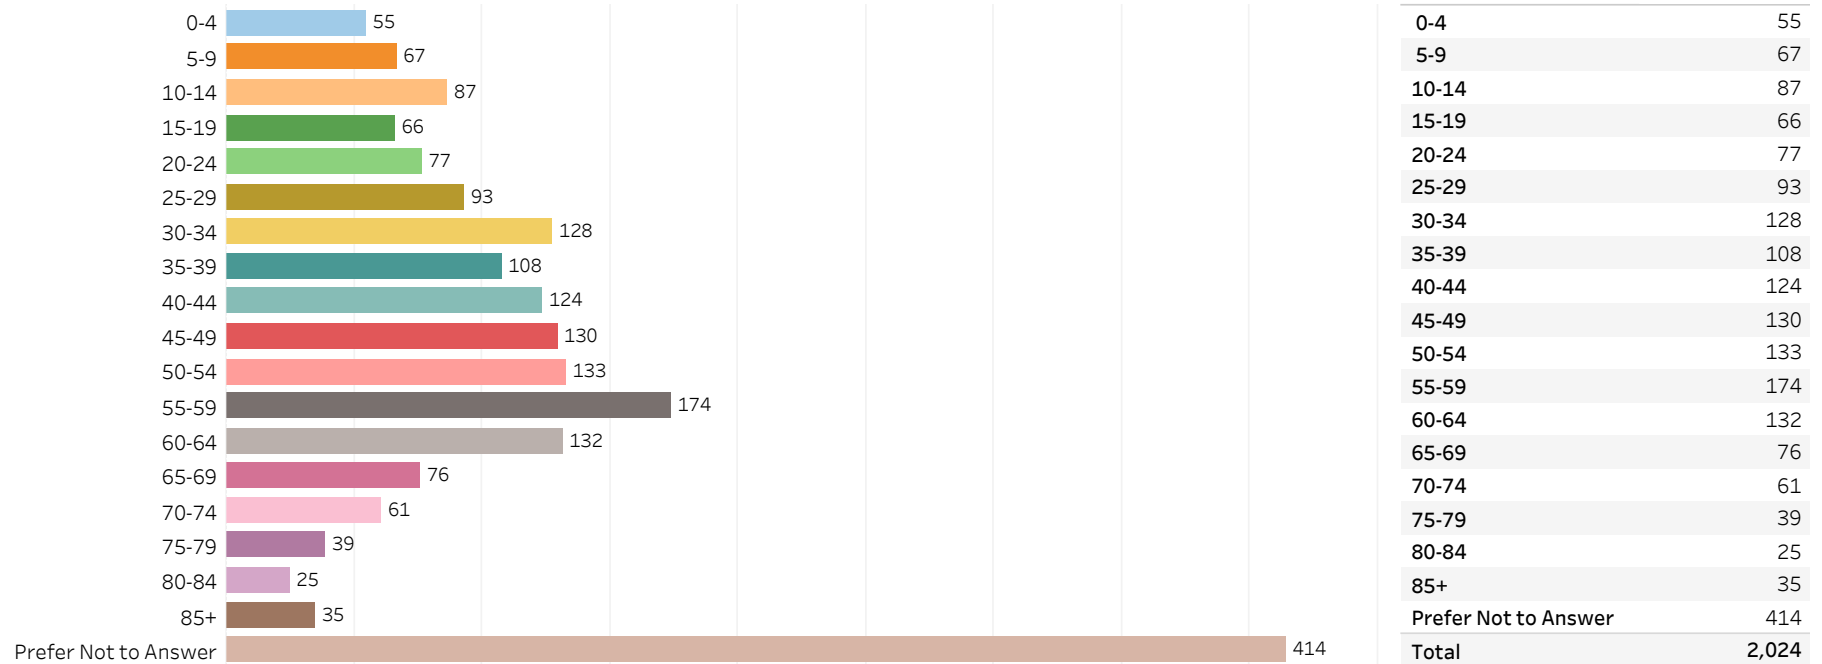

2019 Edmonton Municipal Census (Neighbourhood)

(Note: As per City of Edmonton Census Policy C520C, neighbourhoods with a population of less than 50 residents are reported as zero.)

Neighbourhood:

DOVERCOURT

1. Population by Age Range

2. Population by Gender

3. Dwelling Unit Status