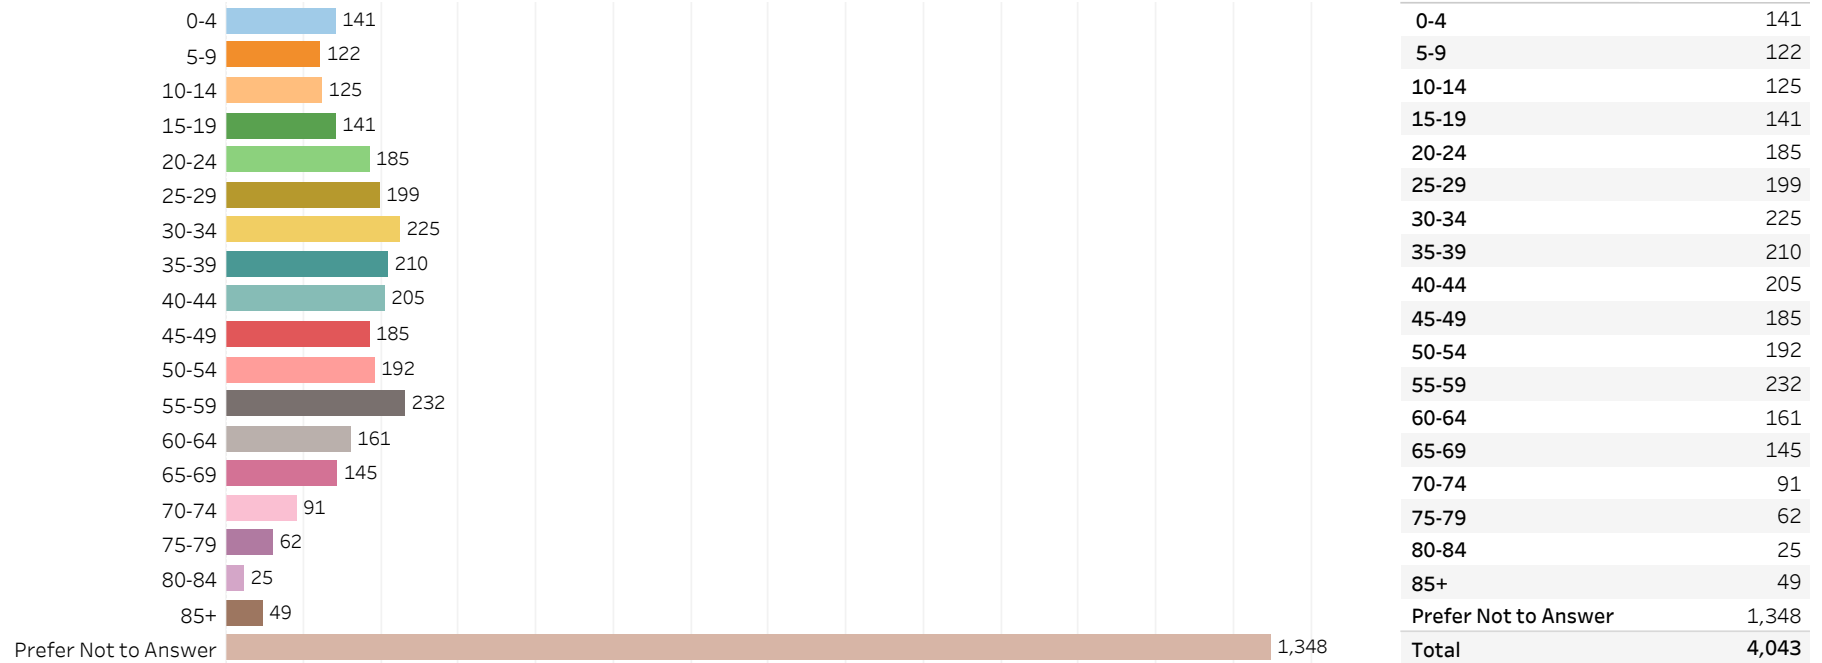

2019 Edmonton Municipal Census (Neighbourhood)

(Note: As per City of Edmonton Census Policy C520C, neighbourhoods with a population of less than 50 residents are reported as zero.)

Neighbourhood:

EASTWOOD

1. Population by Age Range

2. Population by Gender

3. Dwelling Unit Status