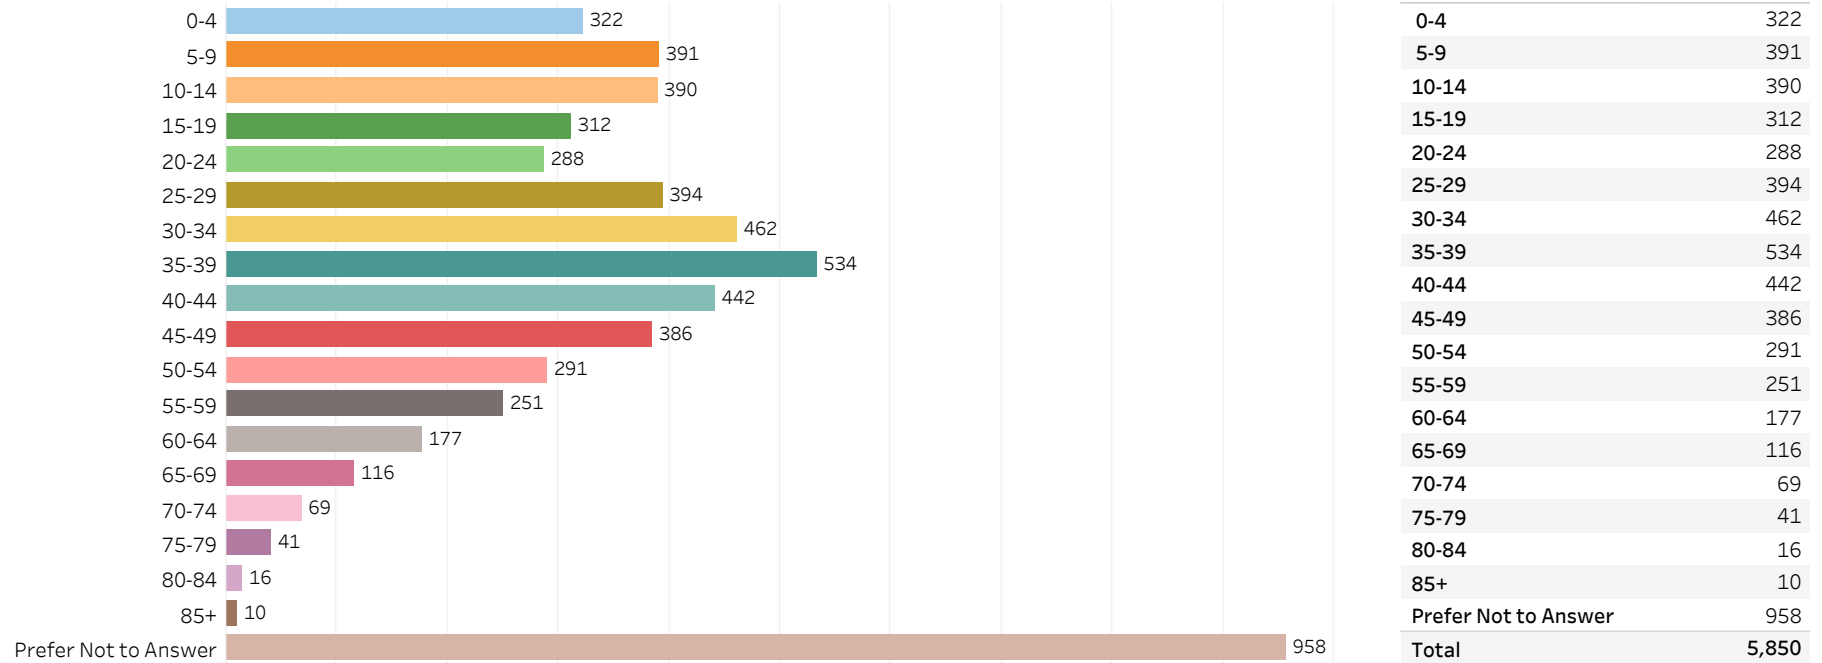

2019 Edmonton Municipal Census (Neighbourhood)

(Note: As per City of Edmonton Census Policy C520C, neighbourhoods with a population of less than 50 residents are reported as zero.)

Neighbourhood:

ELLERSLIE

1. Population by Age Range

2. Population by Gender

3. Dwelling Unit Status