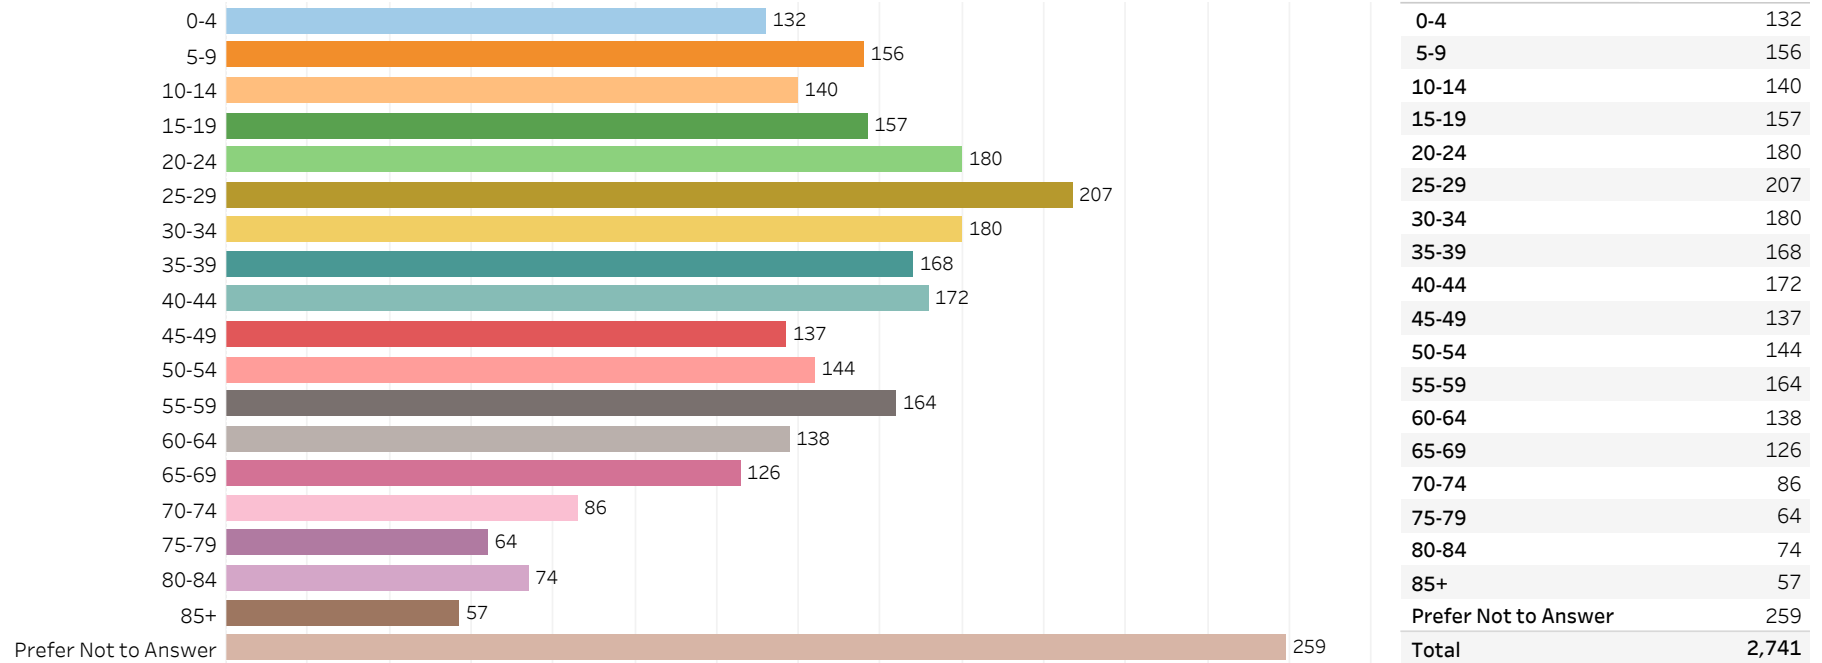

# 2019 Edmonton Municipal Census (Neighbourhood)

(Note: As per City of Edmonton Census Policy C520C, neighbourhoods with a population of less than 50 residents are reported as zero.)

Neighbourhood:

ELMWOOD

## 1. Population by Age Range