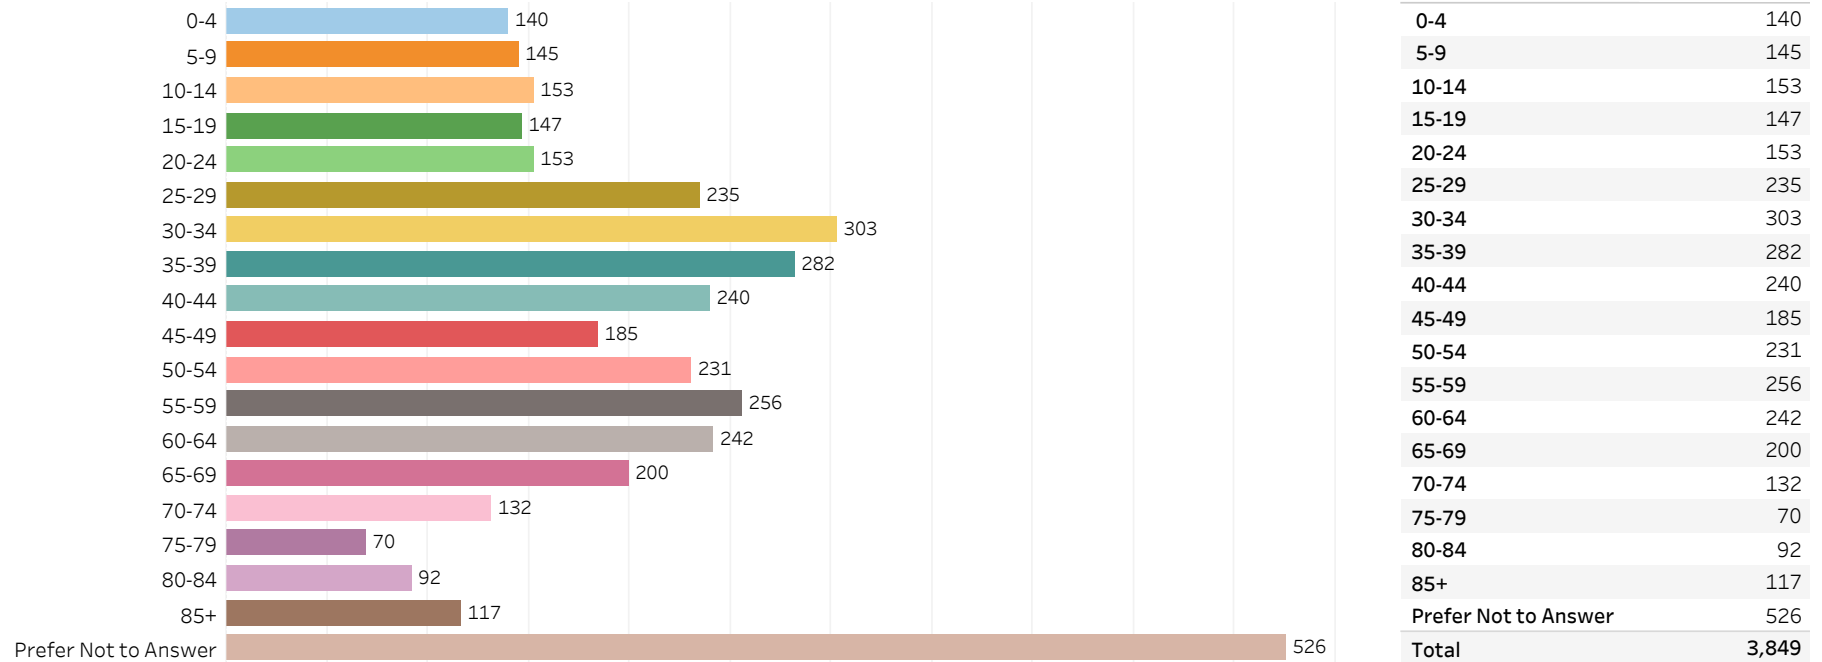

2019 Edmonton Municipal Census (Neighbourhood)

(Note: As per City of Edmonton Census Policy C520C, neighbourhoods with a population of less than 50 residents are reported as zero.)

Neighbourhood:
FOREST HEIGHTS

1. Population by Age Range

2. Population by Gender

3. Dwelling Unit Status