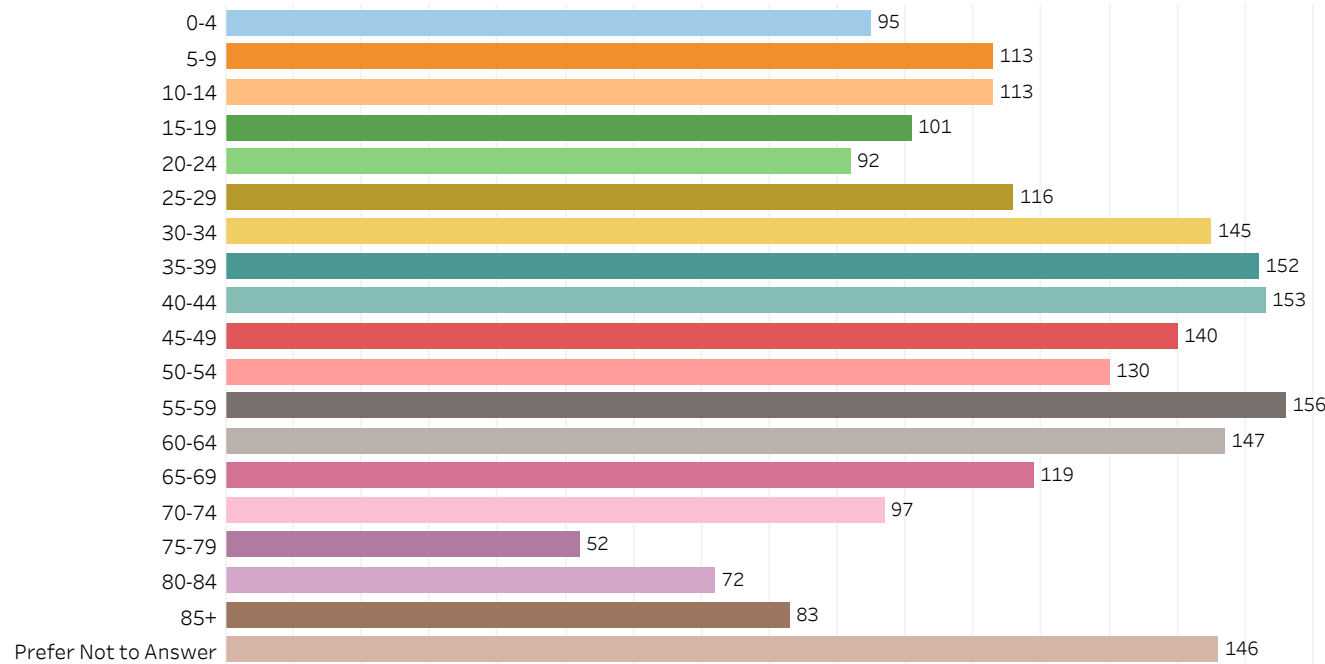

2019 Edmonton Municipal Census (Neighbourhood)

(Note: As per City of Edmonton Census Policy C520C, neighbourhoods with a population of less than 50 residents are reported as zero.)

Neighbourhood:

FULTON PLACE

1. Population by Age Range

0-4	95
5-9	113
10-14	113
15-19	101
20-24	92
25-29	116
30-34	145
35-39	152
40-44	153
45-49	140
50-54	130
55-59	156
60-64	147
65-69	119
70-74	97
75-79	52
80-84	72
85+	83
Prefer Not to Answer	146
Total	2,222