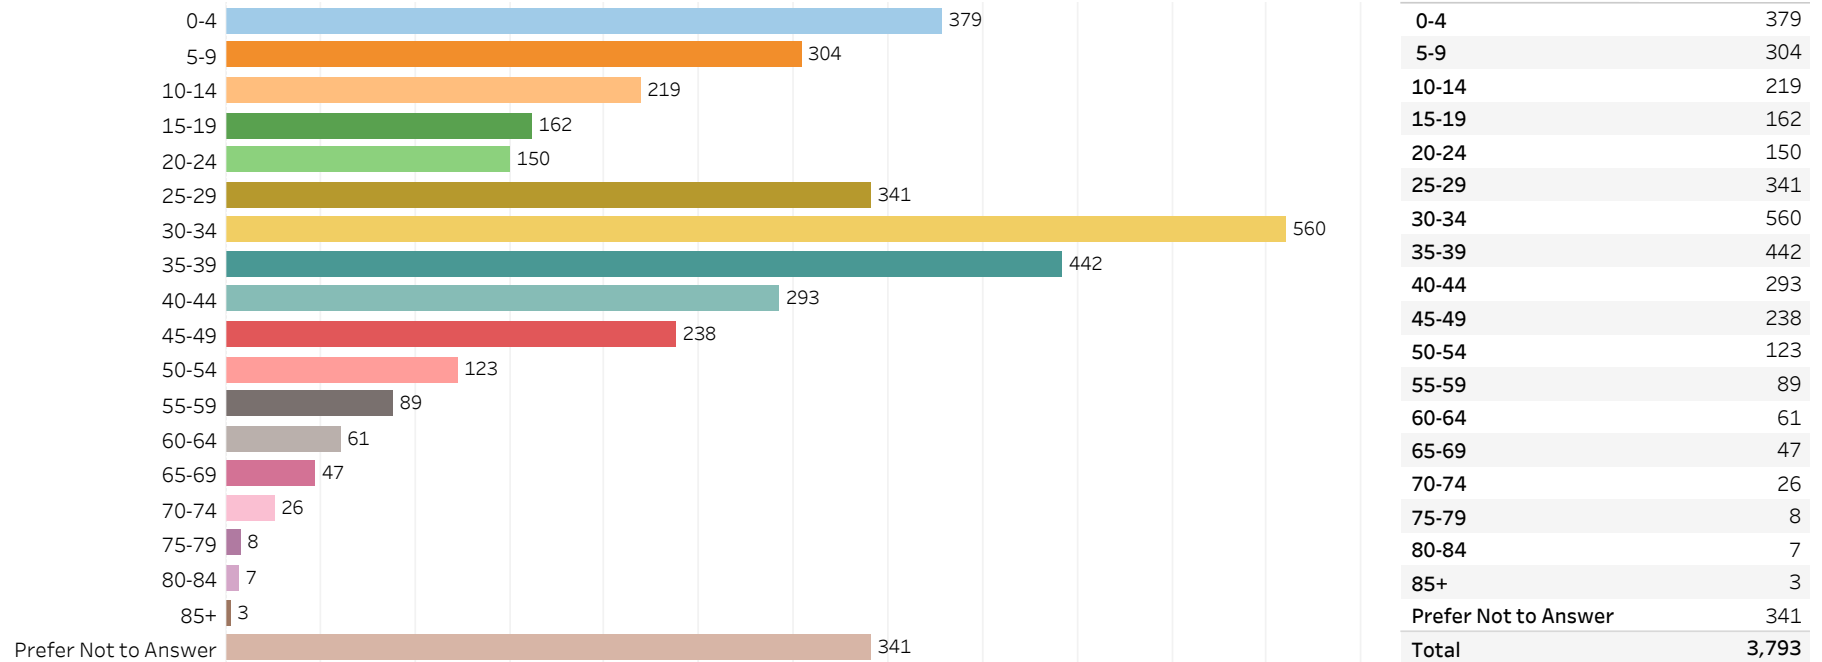

2019 Edmonton Municipal Census (Neighbourhood)

(Note: As per City of Edmonton Census Policy C520C, neighbourhoods with a population of less than 50 residents are reported as zero.)

Neighbourhood:

GLENRIDGING HEIGHTS

1. Population by Age Range

2. Population by Gender

3. Dwelling Unit Status