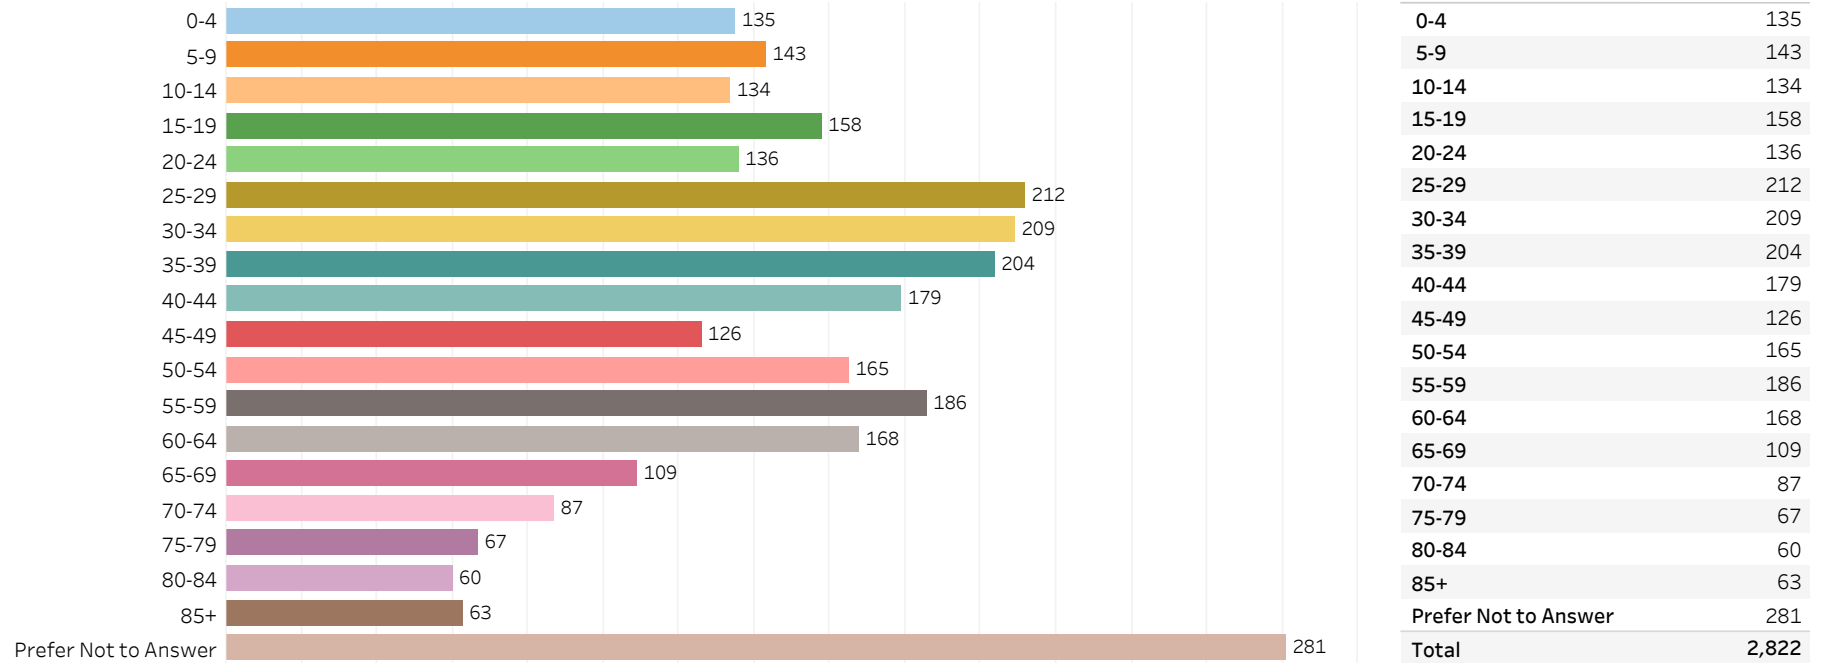

# 2019 Edmonton Municipal Census (Neighbourhood)

(Note: As per City of Edmonton Census Policy C520C, neighbourhoods with a population of less than 50 residents are reported as zero.)

Neighbourhood:

GOLD BAR

## 1. Population by Age Range

## 2. Population by Gender