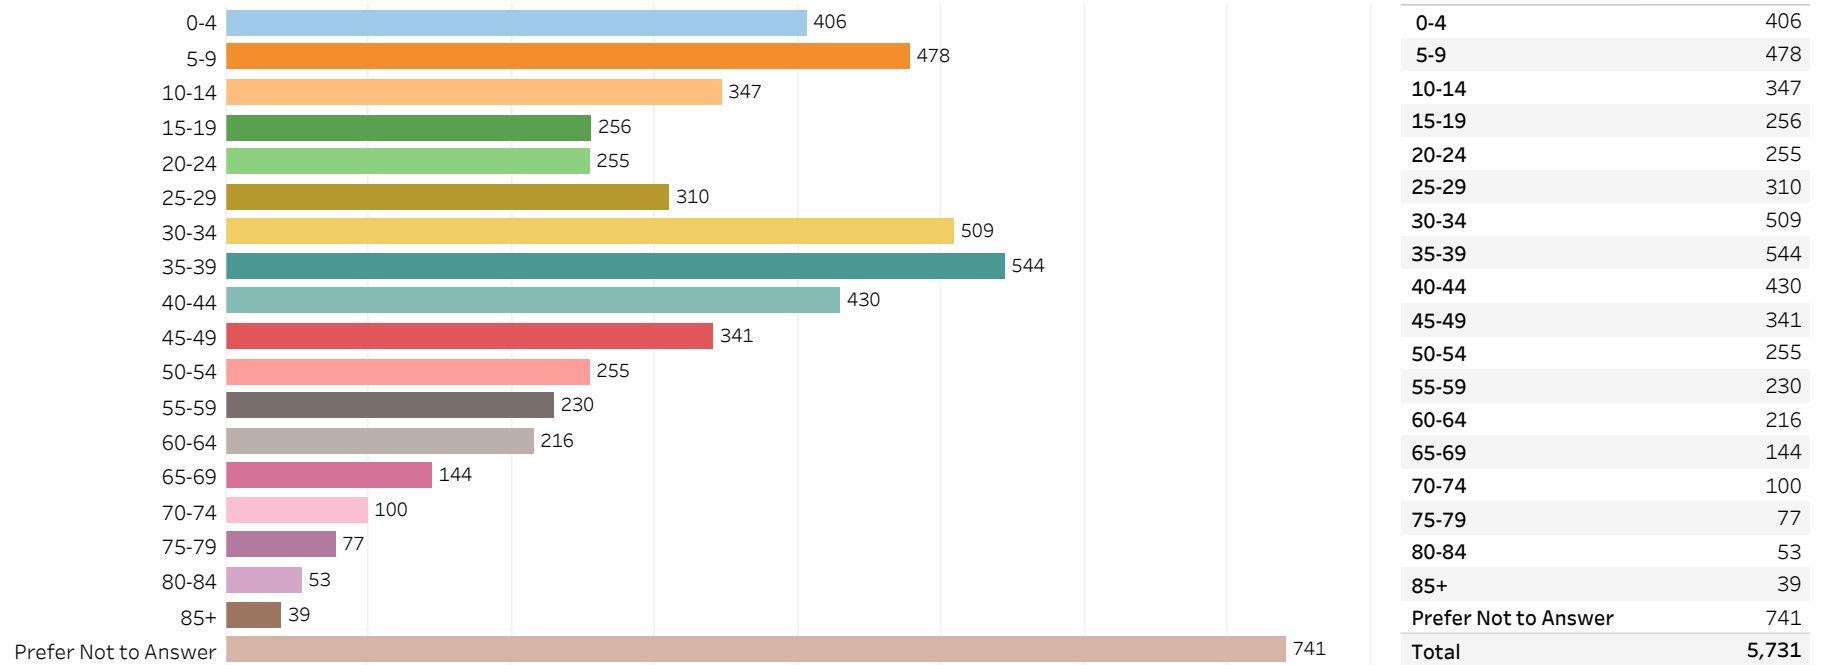

2019 Edmonton Municipal Census (Neighbourhood)

(Note: As per City of Edmonton Census Policy C520C, neighbourhoods with a population of less than 50 residents are reported as zero.)

Neighbourhood:

GRIESBACH

1. Population by Age Range

2. Population by Gender

3. Dwelling Unit Status