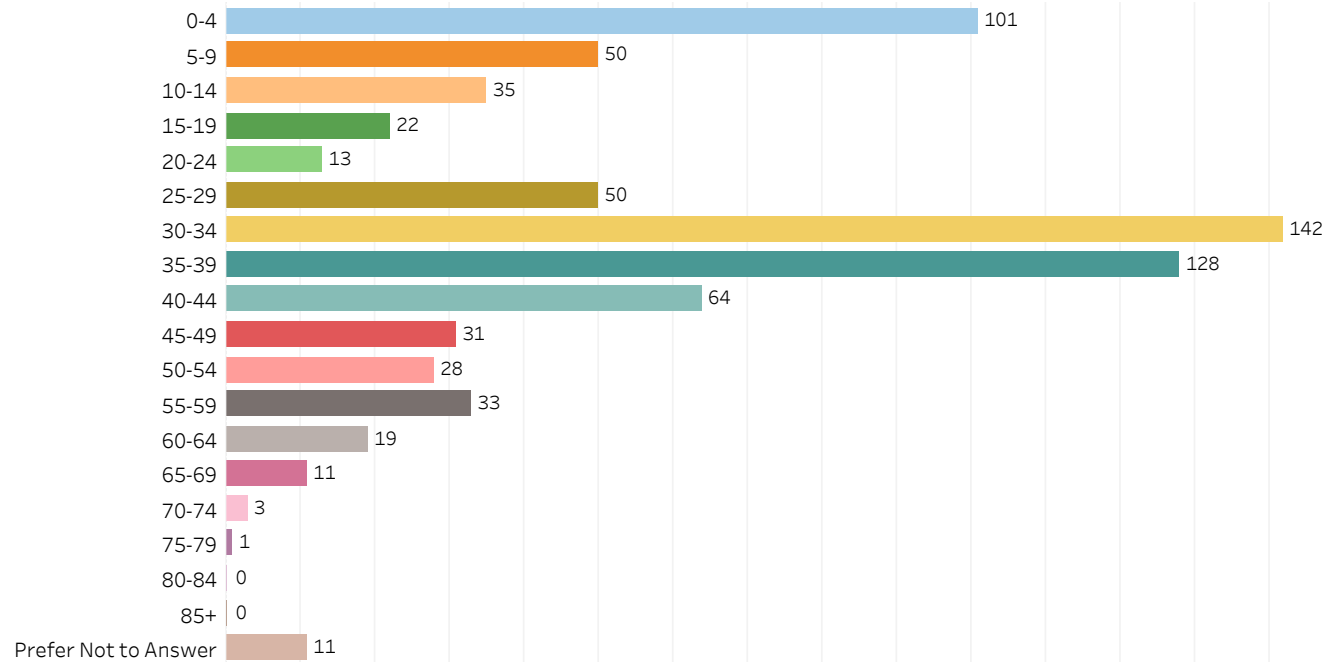

2019 Edmonton Municipal Census (Neighbourhood)

(Note: As per City of Edmonton Census Policy C520C, neighbourhoods with a population of less than 50 residents are reported as zero.)

Neighbourhood:

HAWKS RIDGE

1. Population by Age Range

0-4	101
5-9	50
10-14	35
15-19	22
20-24	13
25-29	50
30-34	142
35-39	128
40-44	64
45-49	31
50-54	28
55-59	33
60-64	19
65-69	11
70-74	3
75-79	1
80-84	0
85+	0
Prefer Not to Answer	11
Total	742