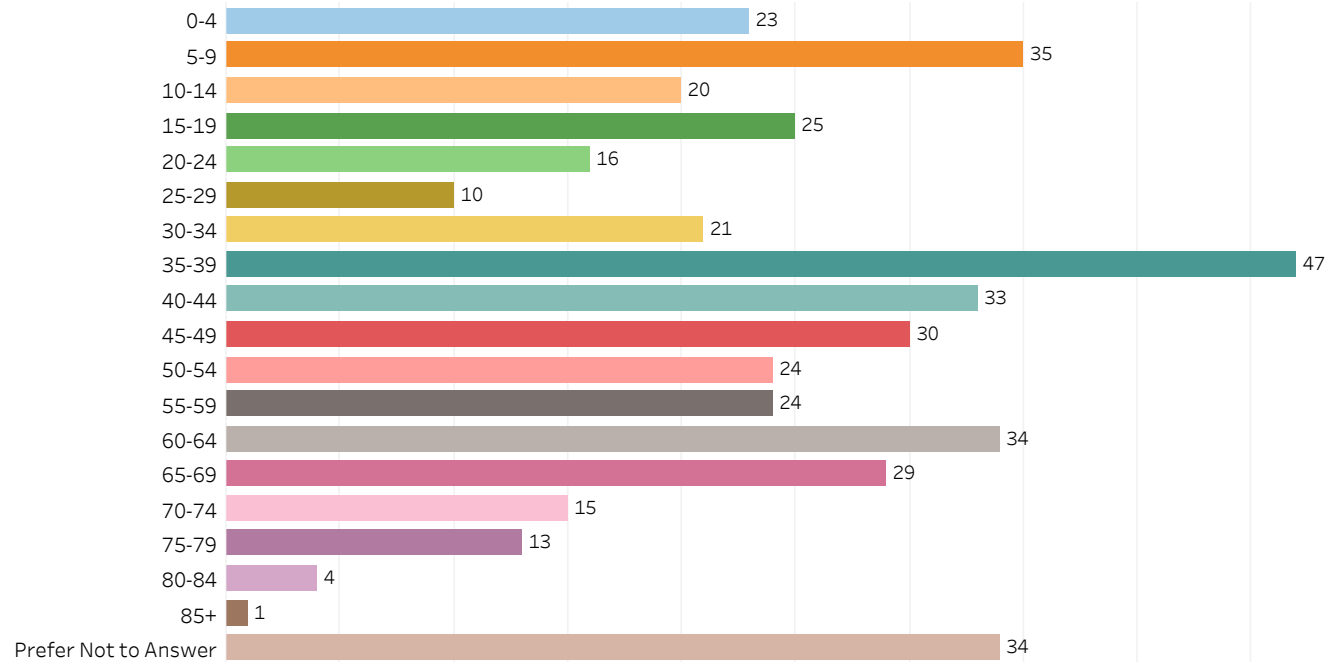

2019 Edmonton Municipal Census (Neighbourhood)

(Note: As per City of Edmonton Census Policy C520C, neighbourhoods with a population of less than 50 residents are reported as zero.)

Neighbourhood:

HAYS RIDGE AREA

1. Population by Age Range

0-4	23
5-9	35
10-14	20
15-19	25
20-24	16
25-29	10
30-34	21
35-39	47
40-44	33
45-49	30
50-54	24
55-59	24
60-64	34
65-69	29
70-74	15
75-79	13
80-84	4
85+	1
Prefer Not to Answer	34
Total	438