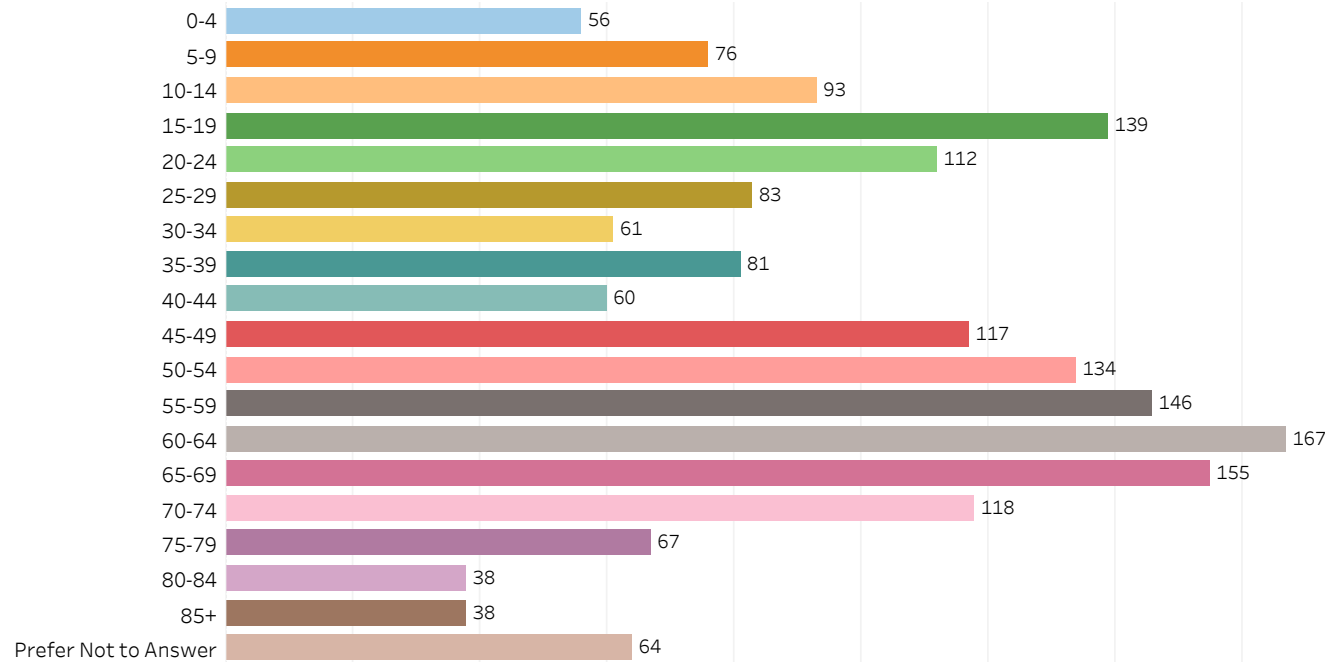

2019 Edmonton Municipal Census (Neighbourhood)

(Note: As per City of Edmonton Census Policy C520C, neighbourhoods with a population of less than 50 residents are reported as zero.)

Neighbourhood:

HENDERSON ESTATES

1. Population by Age Range

0-4	56
5-9	76
10-14	93
15-19	139
20-24	112
25-29	83
30-34	61
35-39	81
40-44	60
45-49	117
50-54	134
55-59	146
60-64	167
65-69	155
70-74	118
75-79	67
80-84	38
85+	38
Prefer Not to Answer	64
Total	1,805