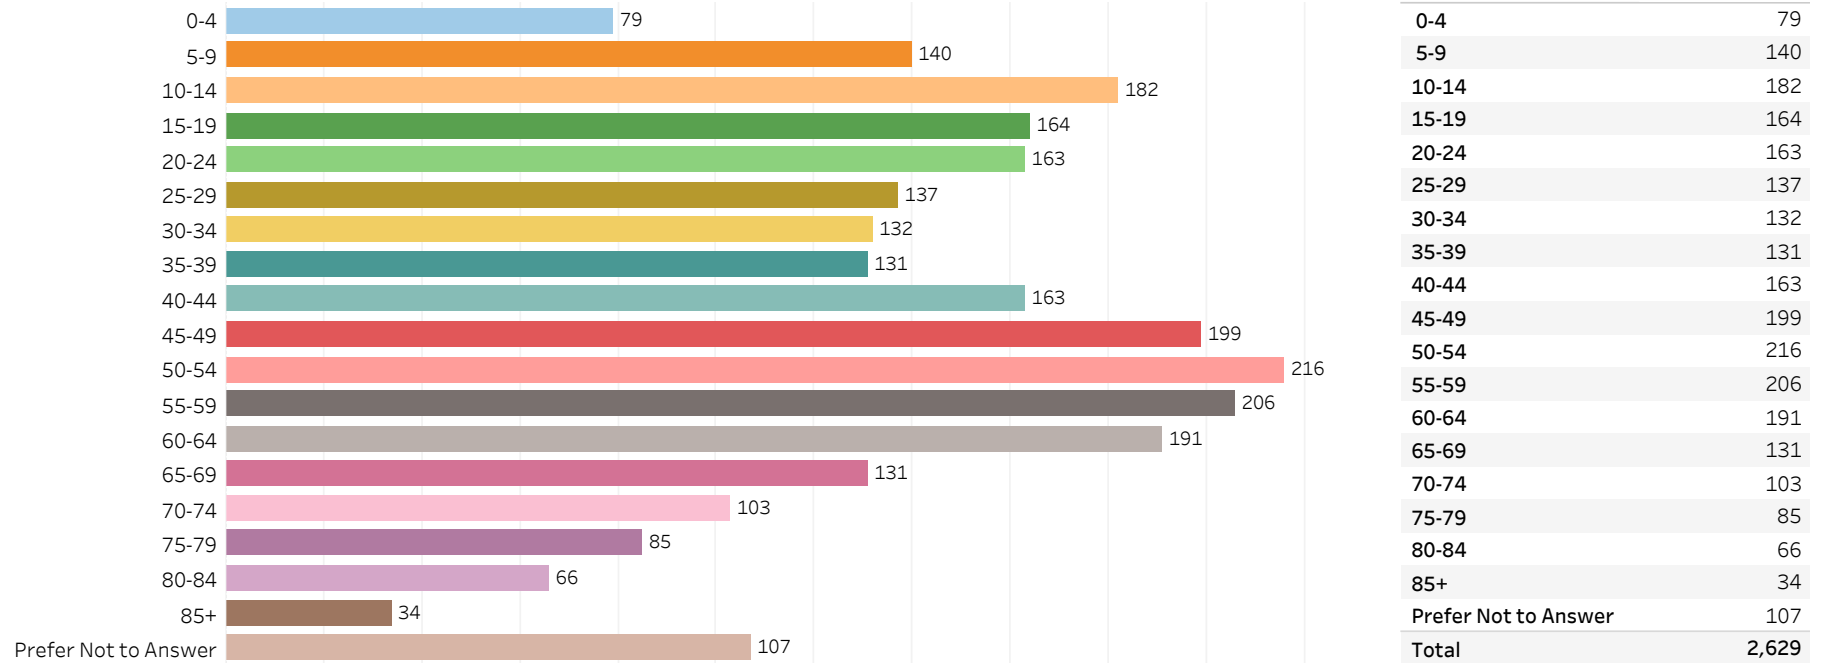

# 2019 Edmonton Municipal Census (Neighbourhood)

(Note: As per City of Edmonton Census Policy C520C, neighbourhoods with a population of less than 50 residents are reported as zero.)

Neighbourhood:

HODGSON

## 1. Population by Age Range

## 2. Population by Gender