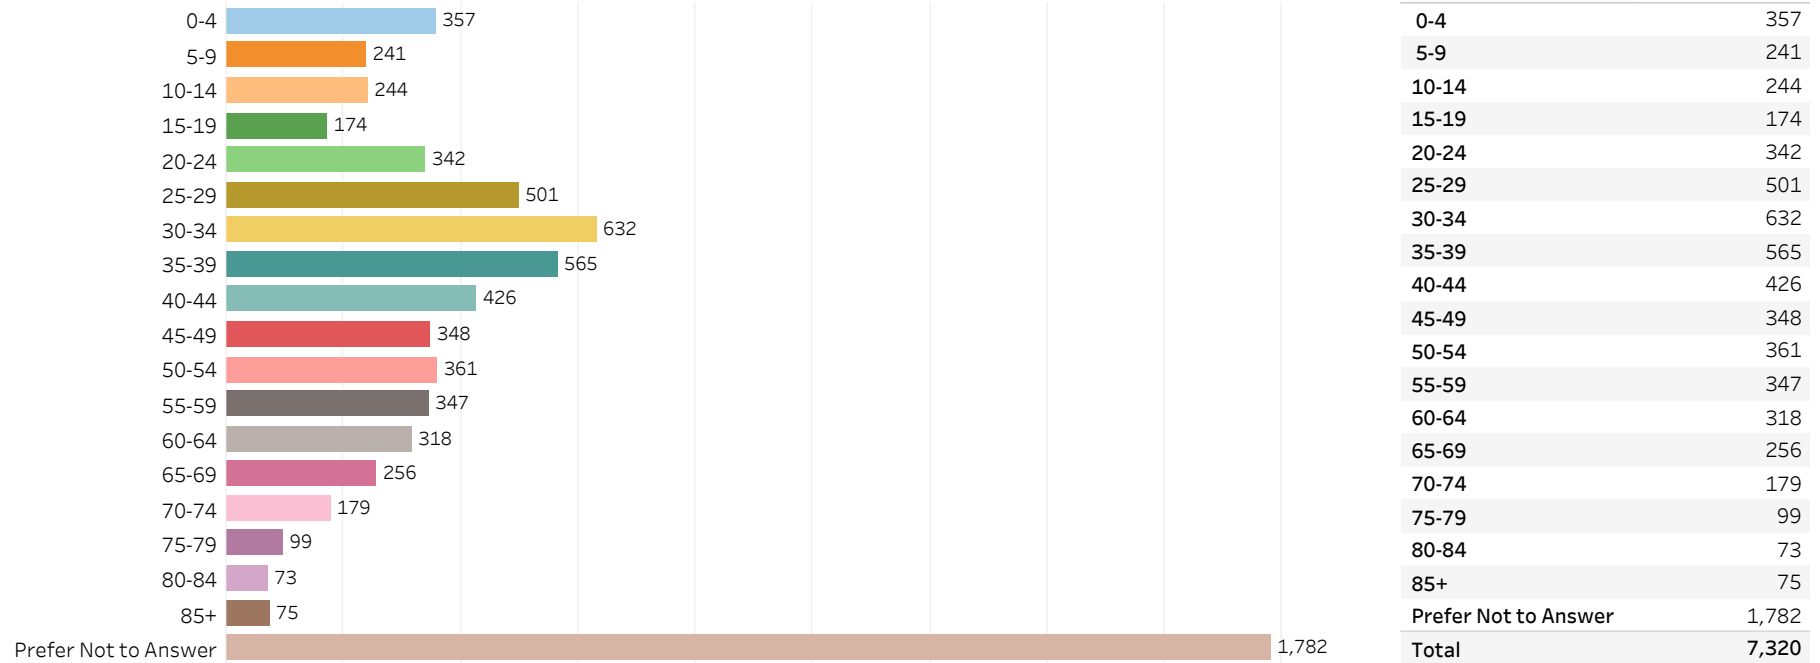

2019 Edmonton Municipal Census (Neighbourhood)

(Note: As per City of Edmonton Census Policy C520C, neighbourhoods with a population of less than 50 residents are reported as zero.)

Neighbourhood:

INGLEWOOD

1. Population by Age Range

2. Population by Gender

3. Dwelling Unit Status