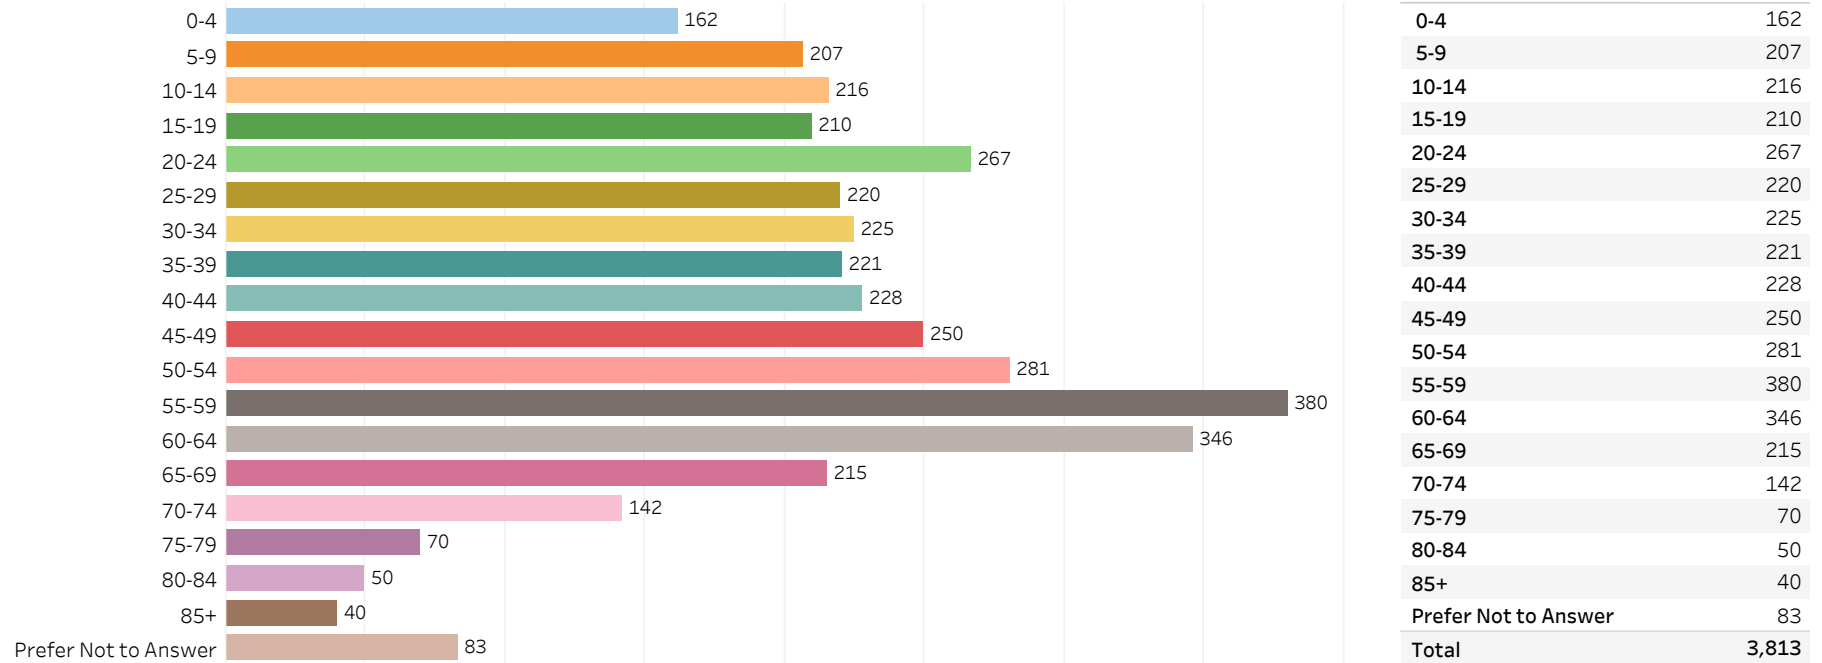

2019 Edmonton Municipal Census (Neighbourhood)

(Note: As per City of Edmonton Census Policy C520C, neighbourhoods with a population of less than 50 residents are reported as zero.)

Neighbourhood:
JAMIESON PLACE

1. Population by Age Range

2. Population by Gender

3. Dwelling Unit Status