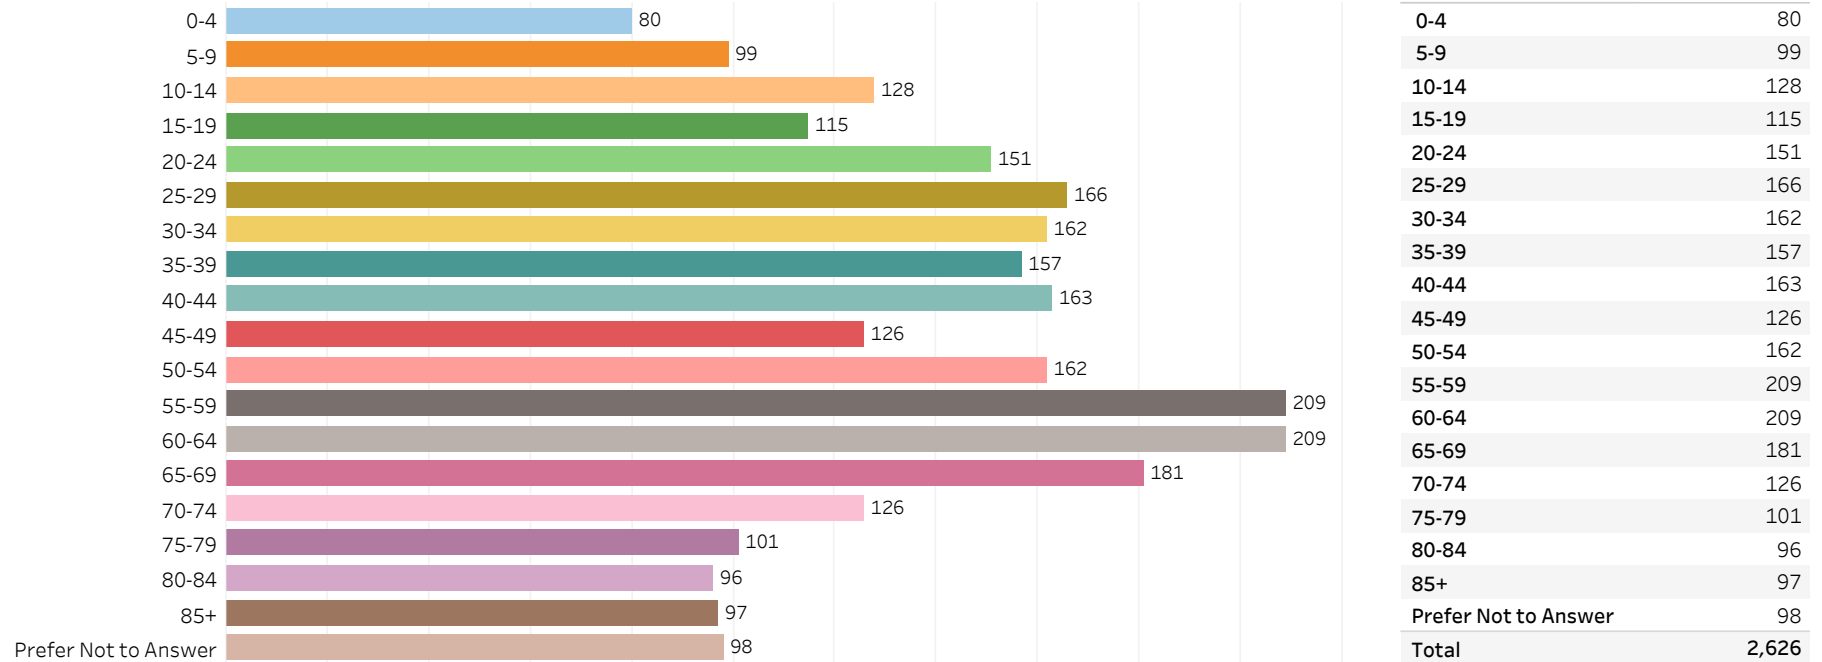

2019 Edmonton Municipal Census (Neighbourhood)

(Note: As per City of Edmonton Census Policy C520C, neighbourhoods with a population of less than 50 residents are reported as zero.)

Neighbourhood:

KEHEEWIN

1. Population by Age Range

2. Population by Gender

3. Dwelling Unit Status