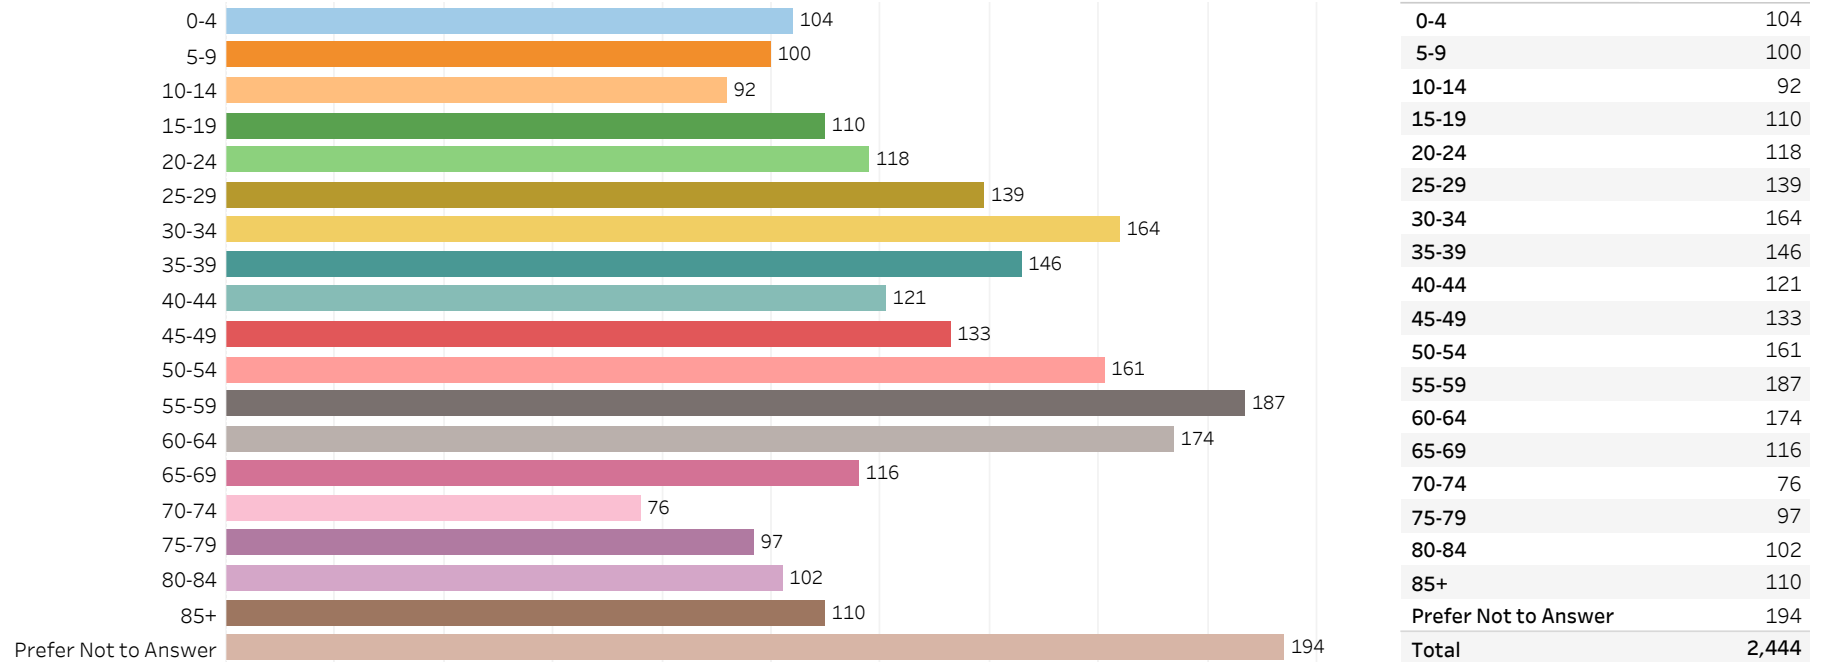

2019 Edmonton Municipal Census (Neighbourhood)

(Note: As per City of Edmonton Census Policy C520C, neighbourhoods with a population of less than 50 residents are reported as zero.)

Neighbourhood:

KENILWORTH

1. Population by Age Range

2. Population by Gender

3. Dwelling Unit Status