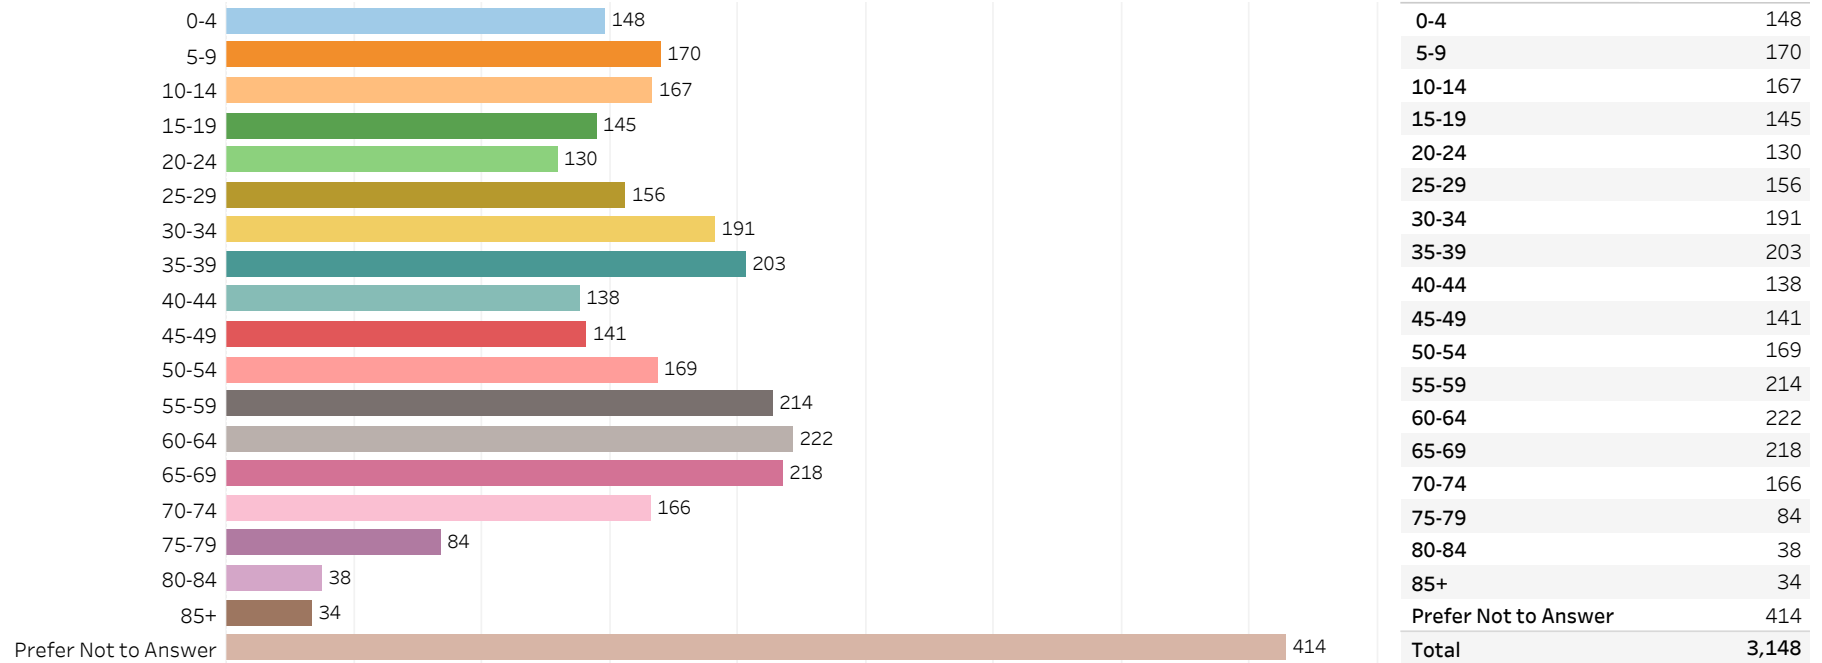

2019 Edmonton Municipal Census (Neighbourhood)

(Note: As per City of Edmonton Census Policy C520C, neighbourhoods with a population of less than 50 residents are reported as zero.)

Neighbourhood:

KERNOHAN

1. Population by Age Range

2. Population by Gender

3. Dwelling Unit Status