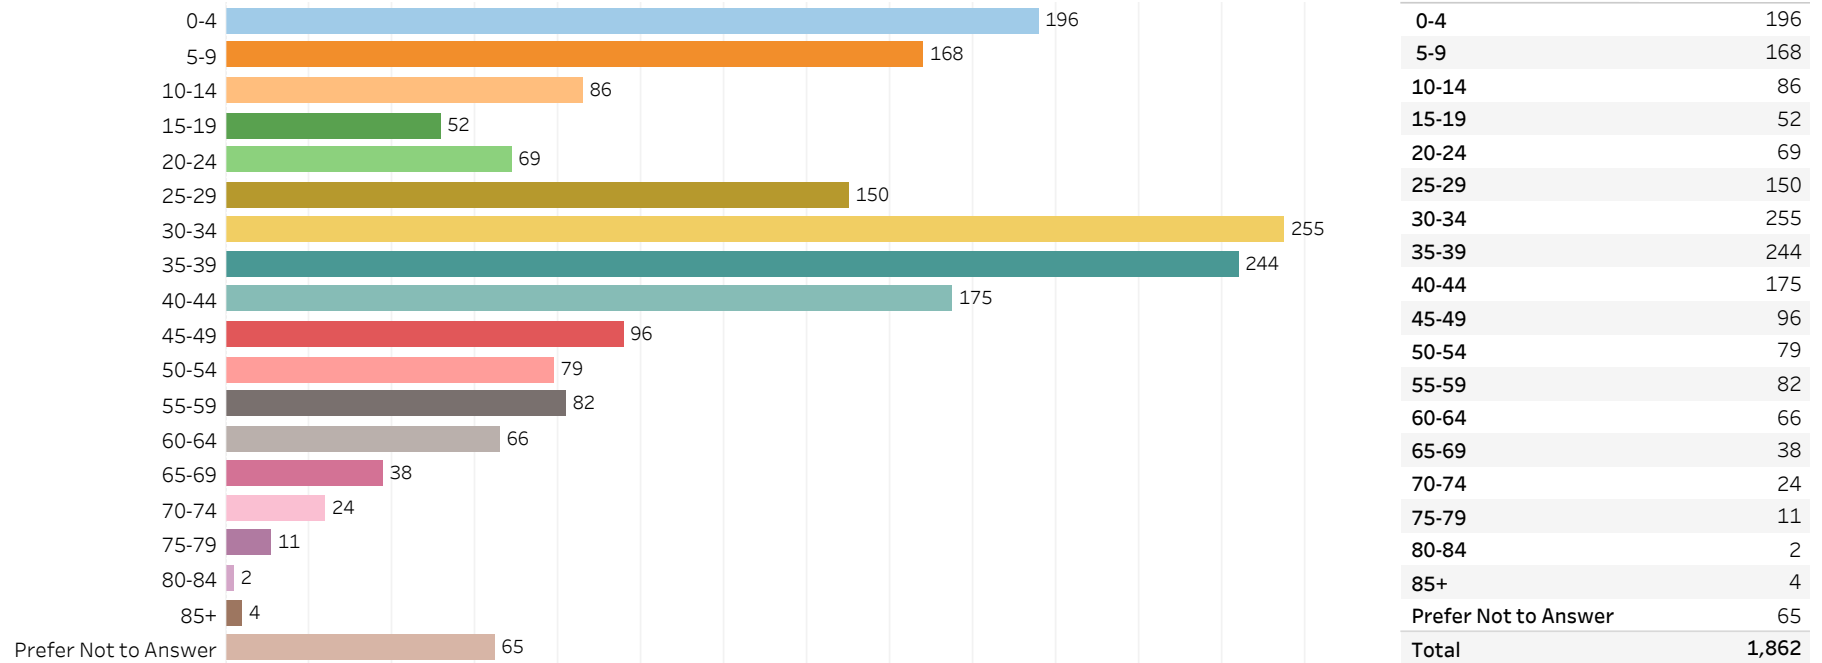

2019 Edmonton Municipal Census (Neighbourhood)

(Note: As per City of Edmonton Census Policy C520C, neighbourhoods with a population of less than 50 residents are reported as zero.)

Neighbourhood:

KESWICK AREA

1. Population by Age Range

2. Population by Gender

3. Dwelling Unit Status